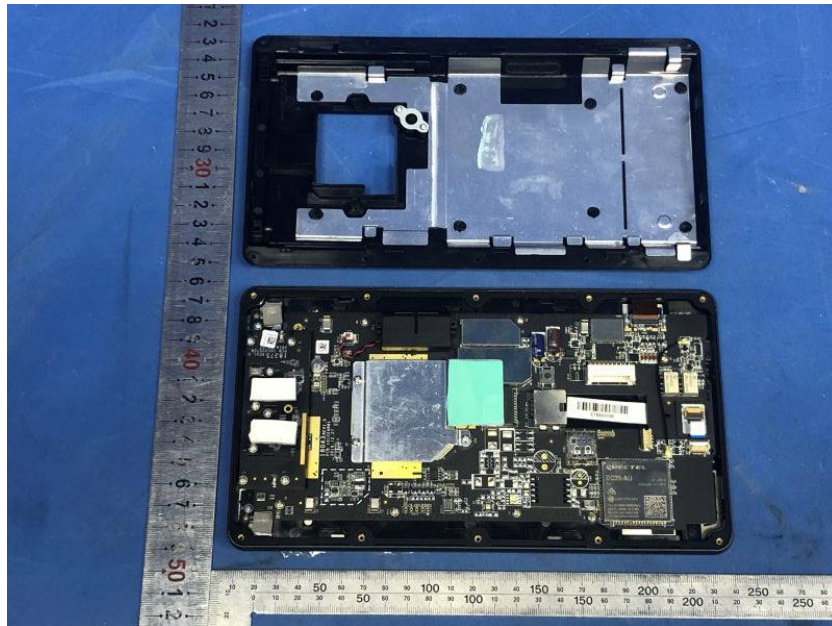

Internal Photos

Applicant:	Hangzhou Hikvision Digital Technology Co., Ltd.
Address of Applicant:	No.555 Qianmo Road,Binjiang District Hangzhou 310052,China
Equipment Under Test (EUT):	
Product Name:	Face Recognition Terminals
Model No.:	DS-K1T680DFG1