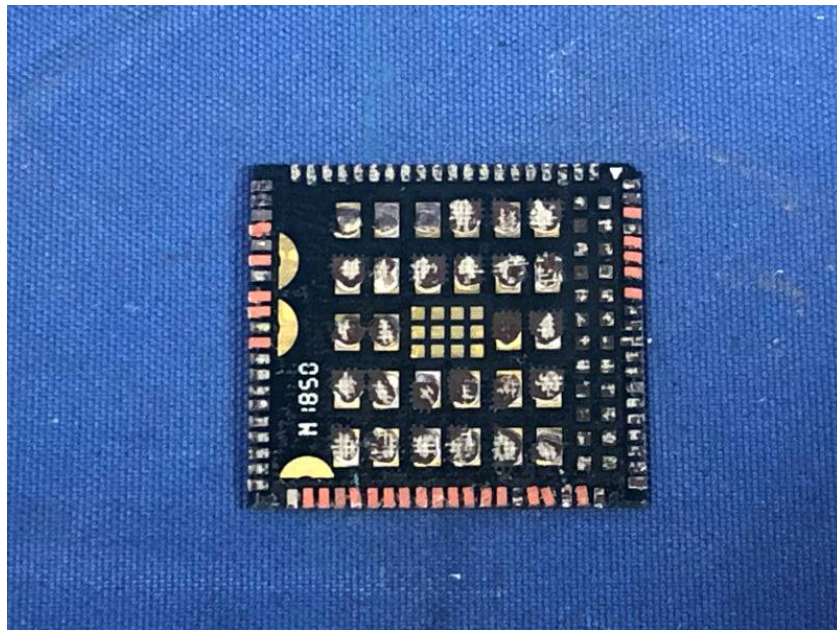

Internal Photos

Applicant:	Hangzhou Hikvision Digital Technology Co., Ltd.
Address of Applicant:	No.555 Qianmo Road,Binjiang District Hangzhou 310052,China
Equipment Under Test (EUT):	
Product Name:	Face Recognition Terminals
Model No.:	DS-K1T680DFG1