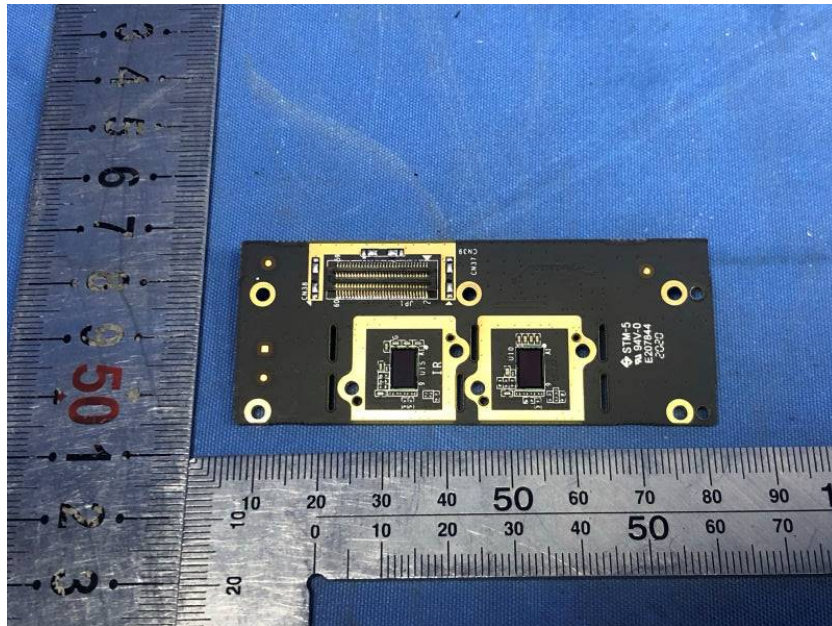

Internal Photos

Applicant:	Hangzhou Hikvision Digital Technology Co., Ltd.
Address of Applicant:	No.555 Qianmo Road,Binjiang District Hangzhou 310052,China
Equipment Under Test (EUT):	
Product Name:	Face Recognition Terminals
Model No.:	DS-K1T680DFG1