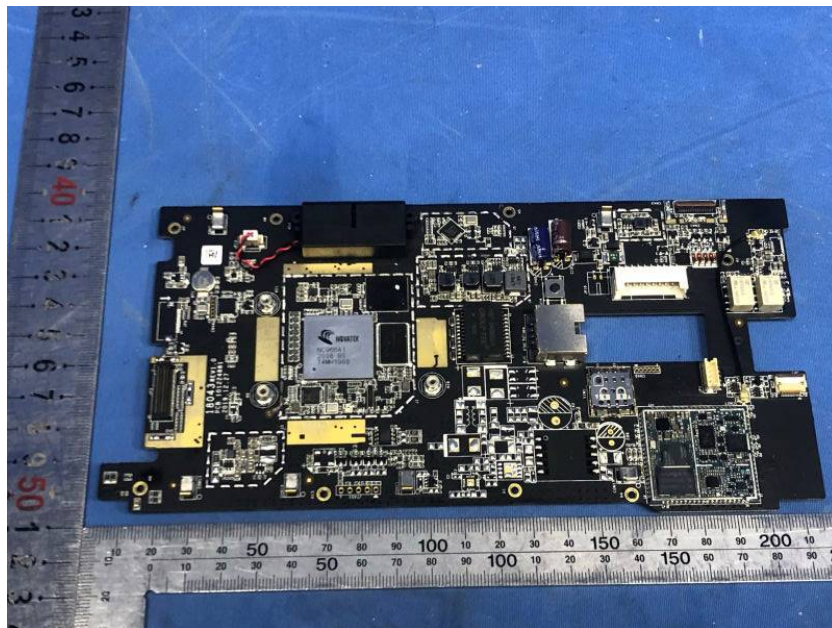

Internal Photos

Applicant:	Hangzhou Hikvision Digital Technology Co., Ltd.
Address of Applicant:	No.555 Qianmo Road,Binjiang District Hangzhou 310052,China
Equipment Under Test (EUT):	
Product Name:	Face Recognition Terminals
Model No.:	DS-K1T680DFG1