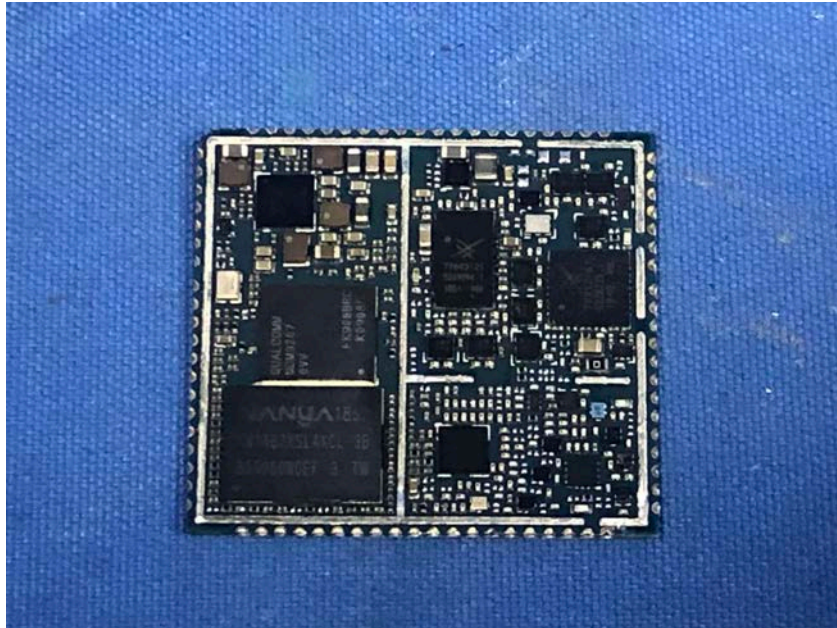

Internal Photos

Applicant:	Hangzhou Hikvision Digital Technology Co., Ltd.
Address of Applicant:	No.555 Qianmo Road,Binjiang District Hangzhou 310052,China
Equipment Under Test (EUT):	
Product Name:	Face Recognition Terminals
Model No.:	DS-K1T680DFG1