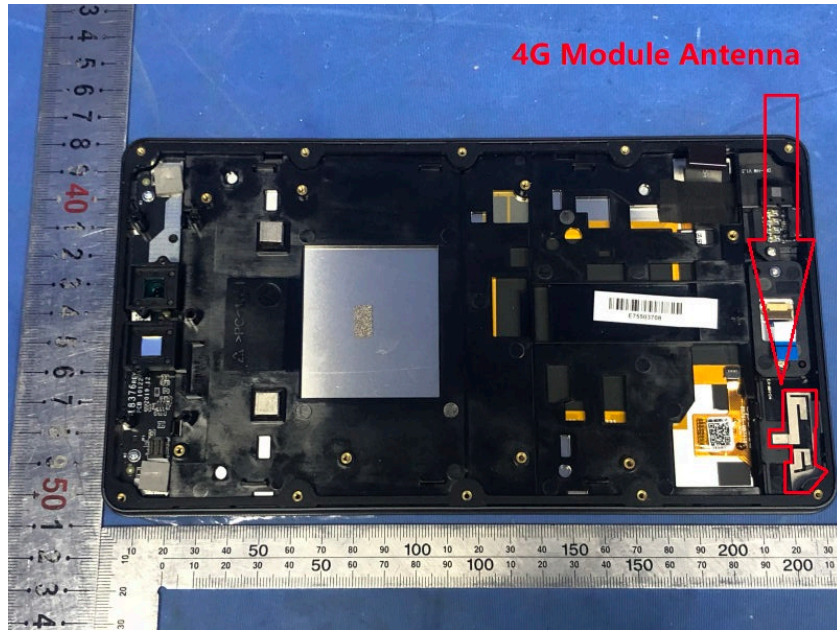

Internal Photos

Applicant:	Hangzhou Hikvision Digital Technology Co., Ltd.
Address of Applicant:	No.555 Qianmo Road,Binjiang District Hangzhou 310052,China
Equipment Under Test (EUT):	
Product Name:	Face Recognition Terminals
Model No.:	DS-K1T680DFG1