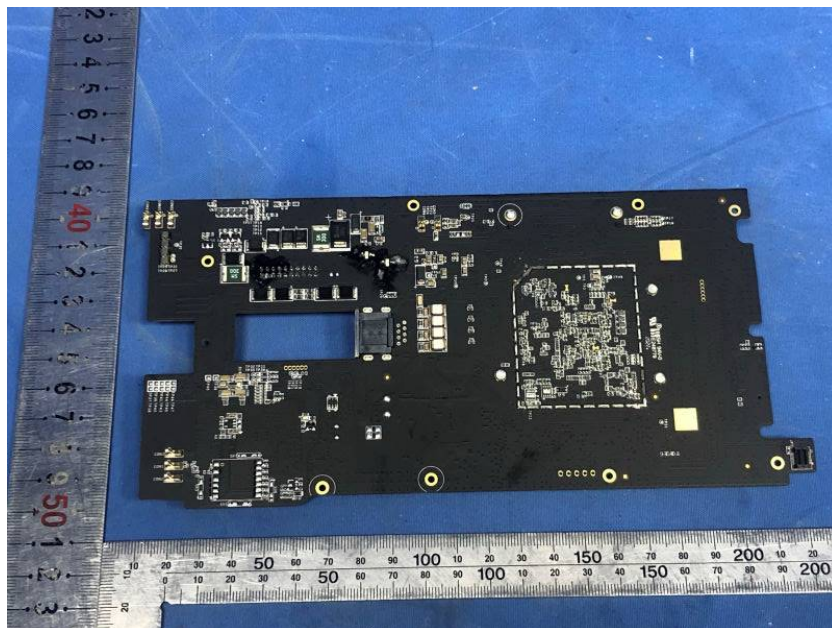

Internal Photos

Applicant:	Hangzhou Hikvision Digital Technology Co., Ltd.
Address of Applicant:	No.555 Qianmo Road,Binjiang District Hangzhou 310052,China
Equipment Under Test (EUT):	
Product Name:	Face Recognition Terminals
Model No.:	DS-K1T680DFG1