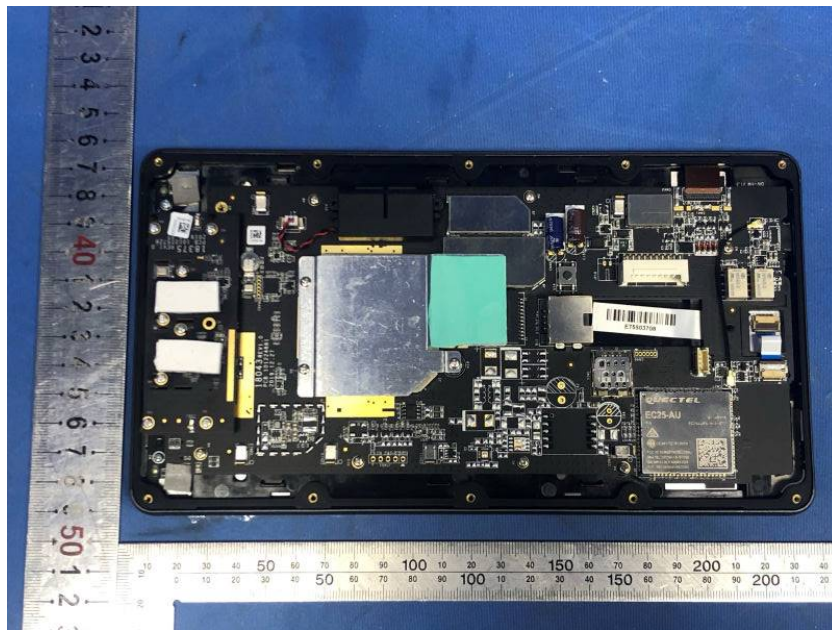

Internal Photos

Applicant:	Hangzhou Hikvision Digital Technology Co., Ltd.
Address of Applicant:	No.555 Qianmo Road,Binjiang District Hangzhou 310052,China
Equipment Under Test (EUT):	
Product Name:	Face Recognition Terminals
Model No.:	DS-K1T680DFG1