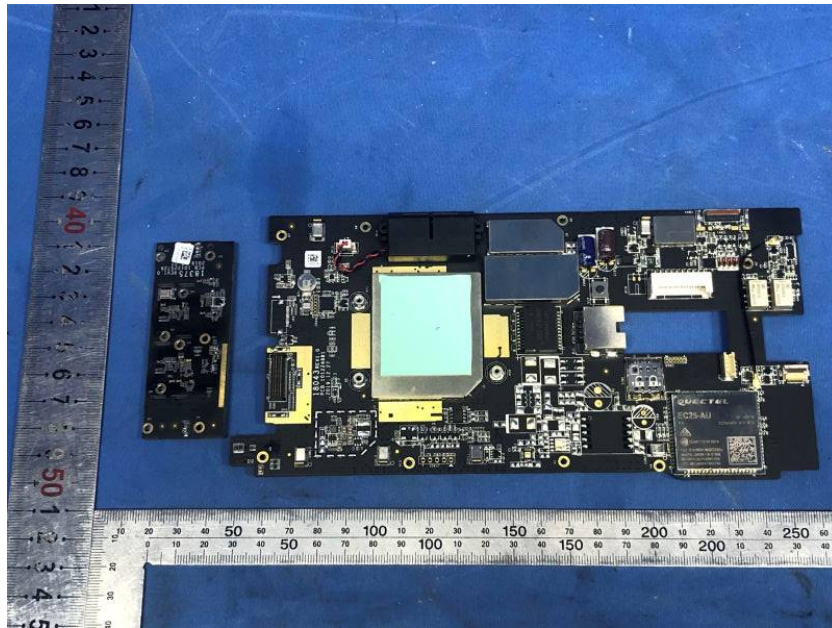

Internal Photos

Applicant:	Hangzhou Hikvision Digital Technology Co., Ltd.
Address of Applicant:	No.555 Qianmo Road,Binjiang District Hangzhou 310052,China
Equipment Under Test (EUT):	
Product Name:	Face Recognition Terminals
Model No.:	DS-K1T680DFG1