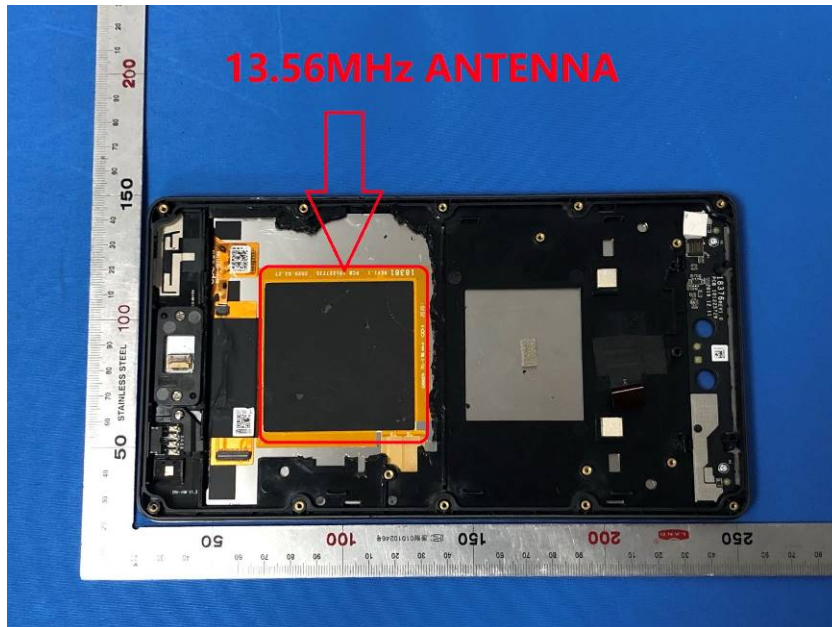

Internal Photos

Applicant:	Hangzhou Hikvision Digital Technology Co., Ltd.
Address of Applicant:	No.555 Qianmo Road,Binjiang District Hangzhou 310052,China
Equipment Under Test (EUT):	
Product Name:	Face Recognition Terminals
Model No.:	DS-K1T680DFG1