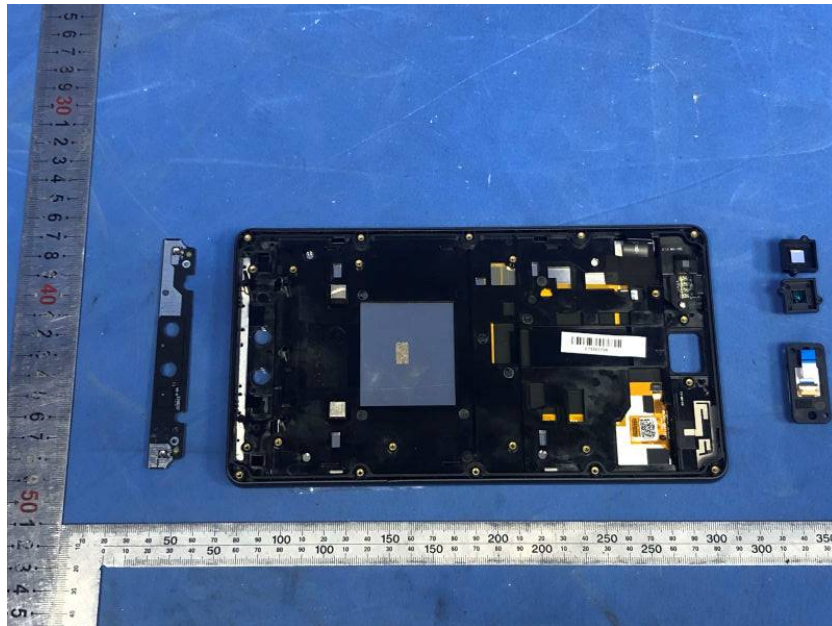

Internal Photos

Applicant:	Hangzhou Hikvision Digital Technology Co., Ltd.
Address of Applicant:	No.555 Qianmo Road,Binjiang District Hangzhou 310052,China
Equipment Under Test (EUT):	
Product Name:	Face Recognition Terminals
Model No.:	DS-K1T680DFG1