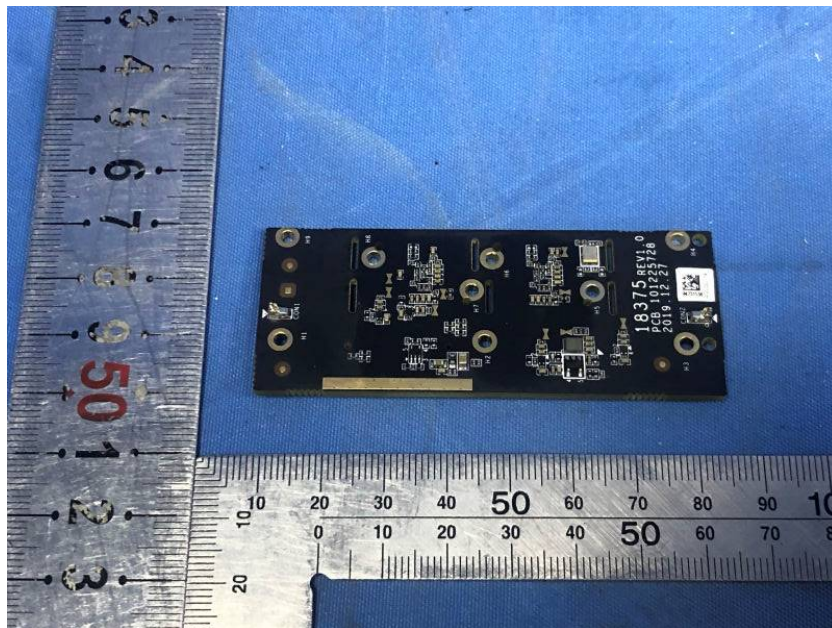

Internal Photos

Applicant:	Hangzhou Hikvision Digital Technology Co., Ltd.
Address of Applicant:	No.555 Qianmo Road,Binjiang District Hangzhou 310052,China
Equipment Under Test (EUT):	
Product Name:	Face Recognition Terminals
Model No.:	DS-K1T680DFG1