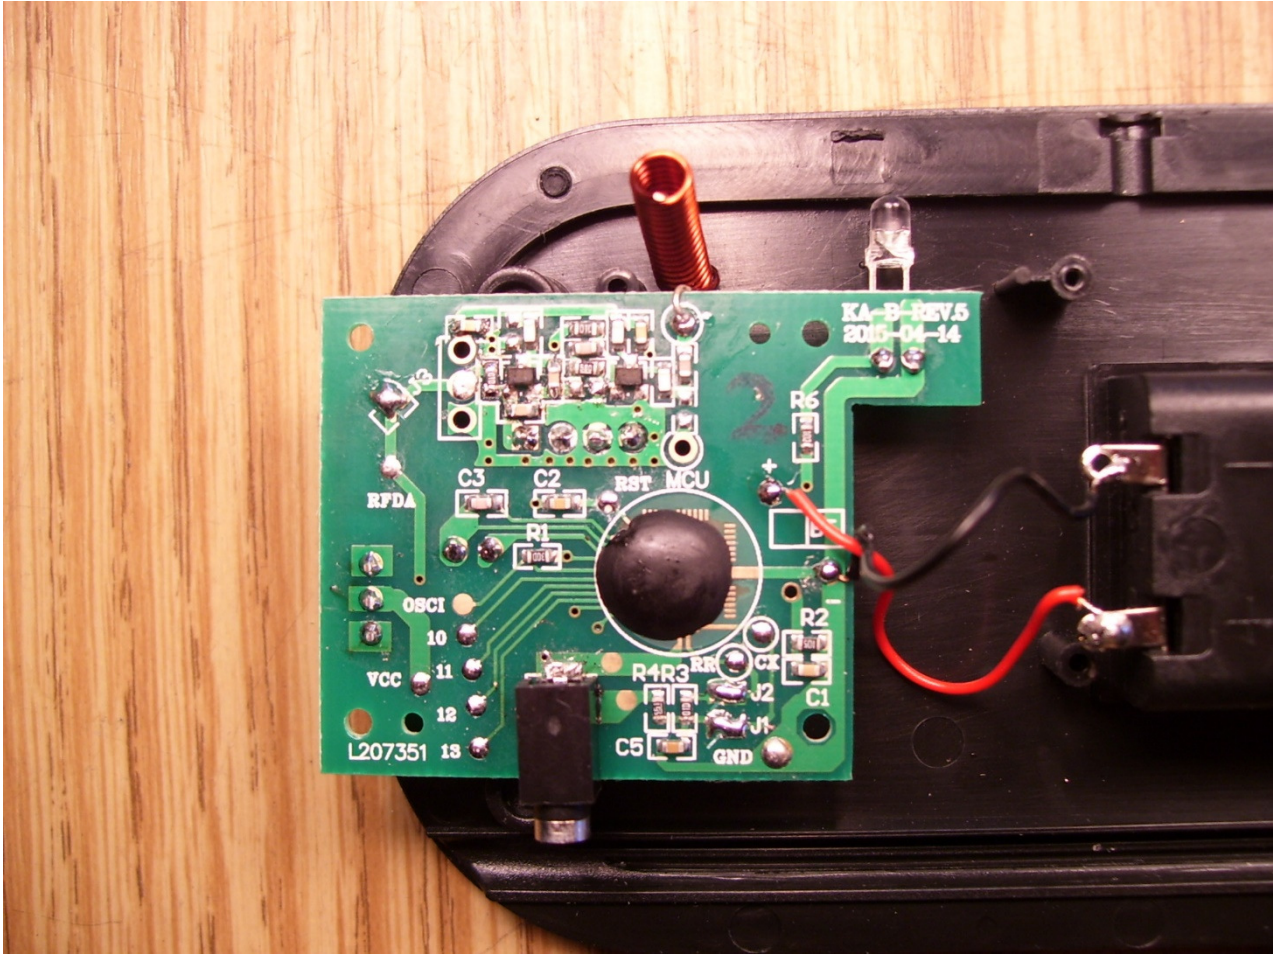

Internal Photos

Shuanghe Electron instrument Co.,Ltd
KA GMT DIGITAL REMOTE THERMOMETER model KN128DSOB

Circuit Board and three housing sections

Internal Photos

Shuanghe Electron instrument Co.,Ltd
KA GMT DIGITAL REMOTE THERMOMETER model KN128DSOB

Circuit board inside housing

Internal Photos

Shuanghe Electron instrument Co.,Ltd
KA GMT DIGITAL REMOTE THERMOMETER model KN128DSOB

Circuit board - Top

Internal Photos

Shuanghe Electron instrument Co.,Ltd
KA GMT DIGITAL REMOTE THERMOMETER model KN128DSOB

Circuit board - Bottom