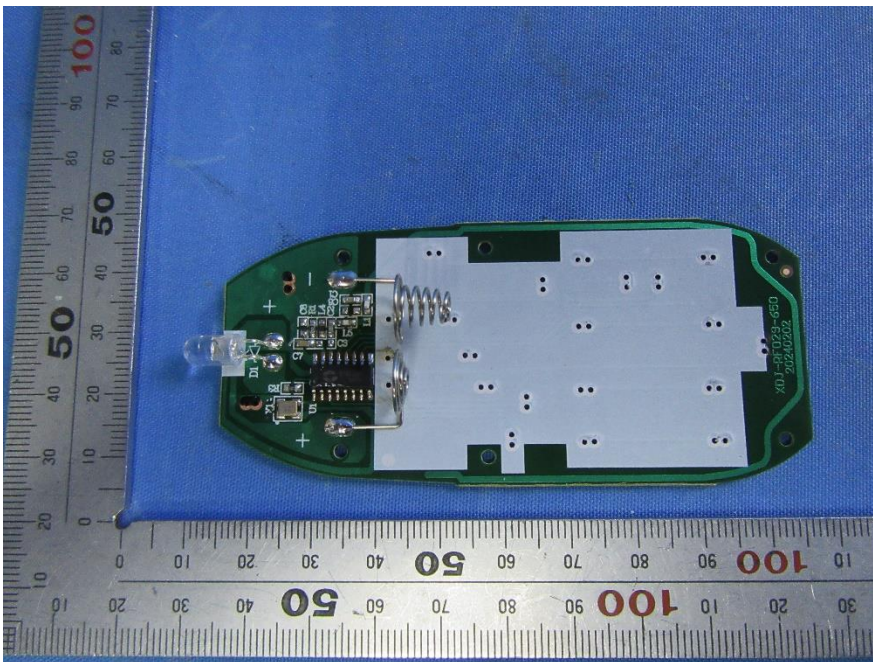

SGS-CSTC Standards Technical Services (Shanghai) Co., Ltd.

Page: 1 of 3

Internal Photos for SHCR2404000663LM

EUT Constructional Details (EUT Photos)

RF Antenna