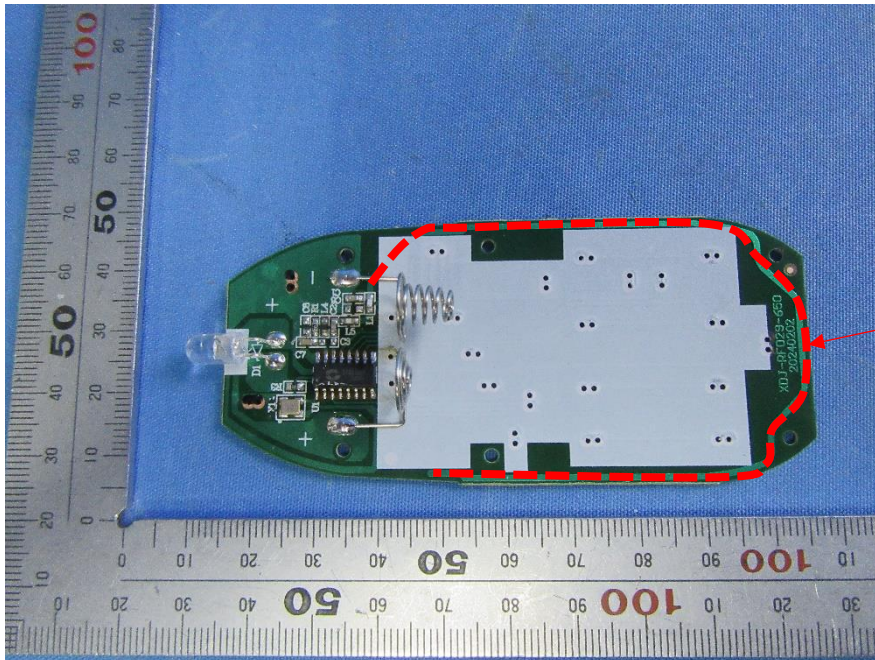

SGS-CSTC Standards Technical Services (Shanghai) Co., Ltd.

Page: 1 of 3

Internal Photos for SHCR2404000663LM

EUT Constructional Details (EUT Photos)

RF Antenna