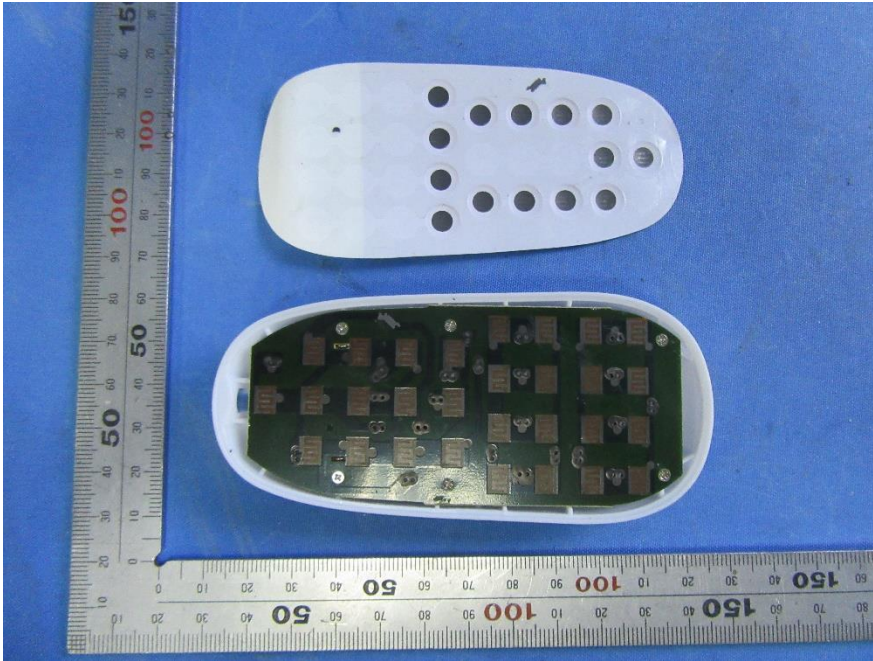

SGS-CSTC Standards Technical Services (Shanghai) Co., Ltd.

Page: 1 of 3

Internal Photos for SHCR2404000663LM

EUT Constructional Details (EUT Photos)

RF Antenna