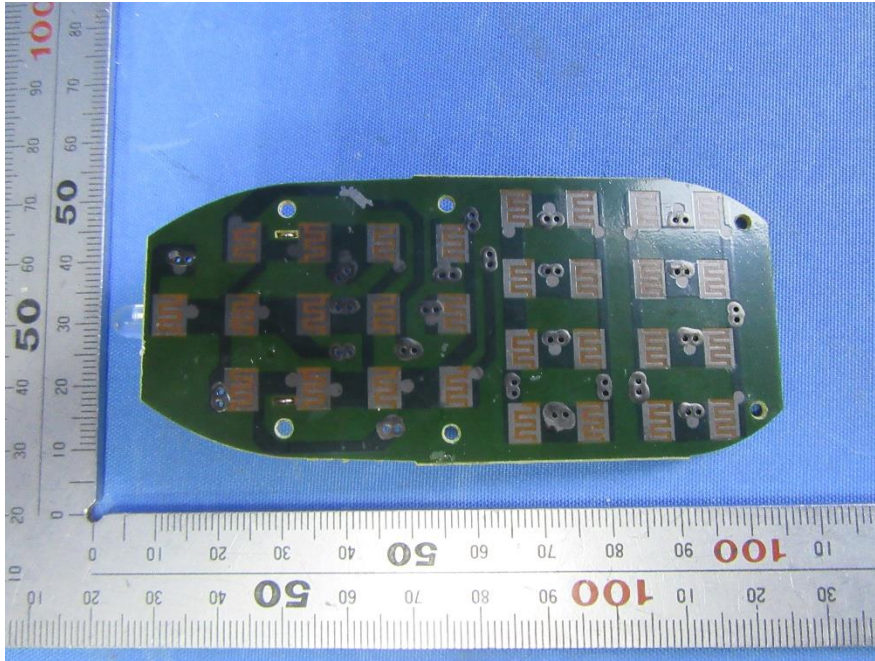

SGS-CSTC Standards Technical Services (Shanghai) Co., Ltd.

Page: 1 of 3

Internal Photos for SHCR2404000663LM

EUT Constructional Details (EUT Photos)

RF Antenna