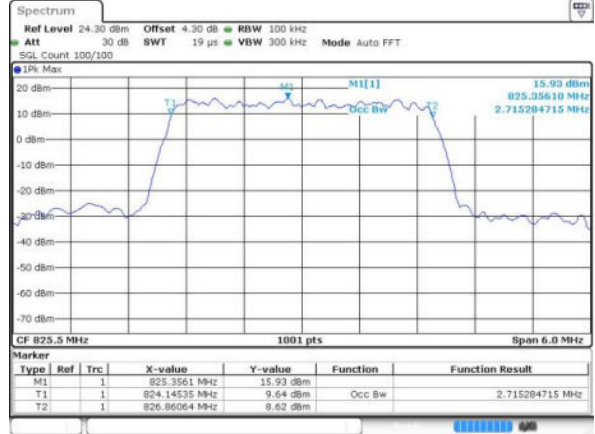

Lowest Channel / 3MHz / 16QAM

Date: 17 JUN 2016 14:41:14