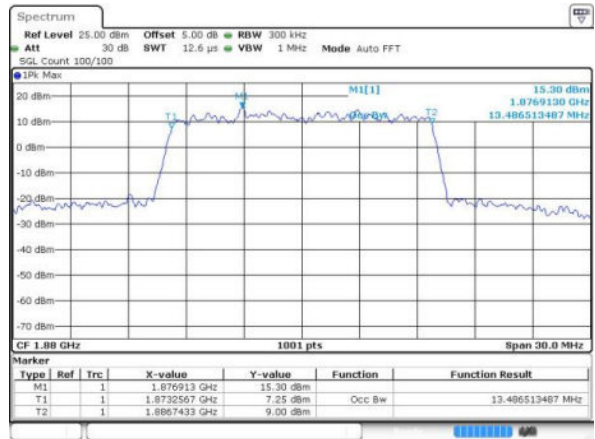

Middle Channel / 15MHz / 16QAM

Date: 17 JUN 2016 11:03:34