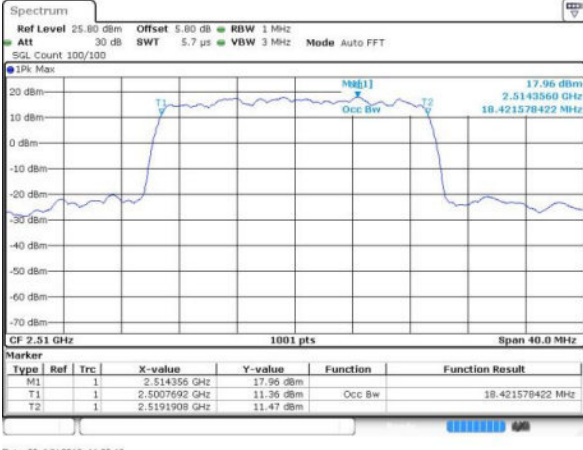

Date: 20 JUN 2016 10:50:02

Highest Channel / 15MHz / 16QAM

Date: 20 JUN 2016 10:49:41

LTE Band 7

Lowest Channel / 20MHz / QPSK

Date: 20 JUN 2016 11:05:18

Lowest Channel / 20MHz / 16QAM

Date: 20 JUN 2016 11:04:57