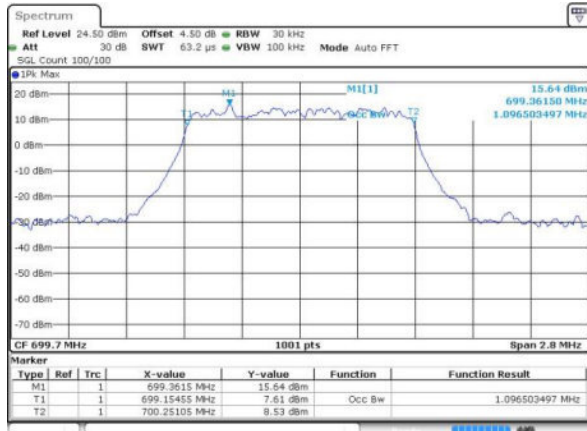

Date: 20 JUN 2016 10:50:02

Highest Channel / 15MHz / 16QAM

Date: 20 JUN 2016 10:49:41

LTE Band 7

Lowest Channel / 20MHz / QPSK

Date: 20 JUN 2016 11:05:18

Lowest Channel / 20MHz / 16QAM

Date: 20 JUN 2016 11:04:57

Middle Channel / 20MHz / QPSK

Date: 20 JUN 2016 11:05:39

Middle Channel / 20MHz / 16QAM

Date: 20 JUN 2016 11:06:00

Highest Channel / 20MHz / QPSK

Date: 20 JUN 2016 11:06:42

Highest Channel / 20MHz / 16QAM

Date: 20 JUN 2016 11:06:21

LTE Band 12

Lowest Channel / 1.4MHz / QPSK

Date: 19 JUN 2016 22:05:37

Lowest Channel / 1.4MHz / 16QAM

Date: 19 JUN 2016 22:05:59

Middle Channel / 1.4MHz / QPSK

Date: 19 JUN 2016 22:06:43

Middle Channel / 1.4MHz / 16QAM