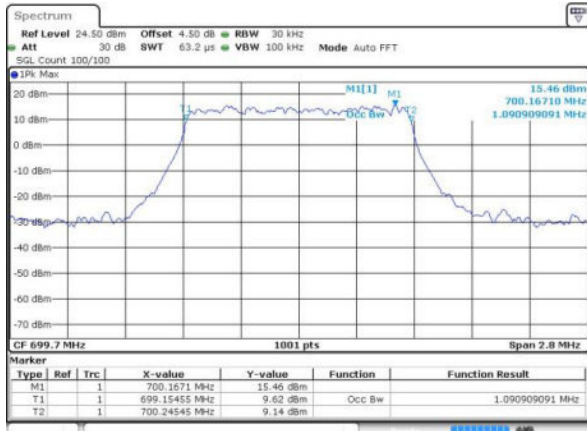

Date: 20 JUN 2016 10:50:02

Highest Channel / 15MHz / 16QAM

Date: 20 JUN 2016 10:49:41

LTE Band 7

Lowest Channel / 20MHz / QPSK

Date: 20 JUN 2016 11:05:18

Lowest Channel / 20MHz / 16QAM

Date: 20 JUN 2016 11:04:57

Middle Channel / 20MHz / QPSK

Date: 20 JUN 2016 11:05:39

Middle Channel / 20MHz / 16QAM

Date: 20 JUN 2016 11:06:00

Highest Channel / 20MHz / QPSK

Date: 20 JUN 2016 11:06:42

Highest Channel / 20MHz / 16QAM

Date: 20 JUN 2016 11:06:21

LTE Band 12

Lowest Channel / 1.4MHz / QPSK

Date: 19 JUN 2016 22:05:37

Lowest Channel / 1.4MHz / 16QAM

Date: 19 JUN 2016 22:05:59

Middle Channel / 1.4MHz / QPSK

Date: 19 JUN 2016 22:06:43

Middle Channel / 1.4MHz / 16QAM

Date: 19 JUN 2016 22:06:21

Highest Channel / 1.4MHz / QPSK

Date: 19 JUN 2016 22:07:05

Highest Channel / 1.4MHz / 16QAM

Date: 19 JUN 2016 22:07:27

LTE Band 12

Lowest Channel / 3MHz / QPSK

Date: 19 JUN 2016 23:02:58