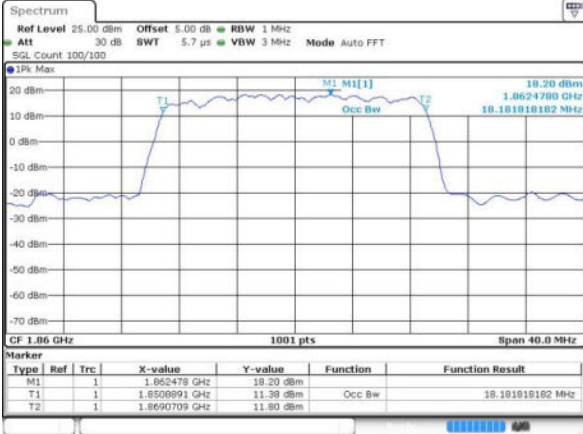

Highest Channel / 15MHz / QPSK

Date: 17 JUN 2016 10:29:07

Highest Channel / 15MHz / 16QAM

Date: 17 JUN 2016 10:29:18

LTE Band 2

Lowest Channel / 20MHz / QPSK

Date: 17 JUN 2016 10:36:12

Lowest Channel / 20MHz / 16QAM