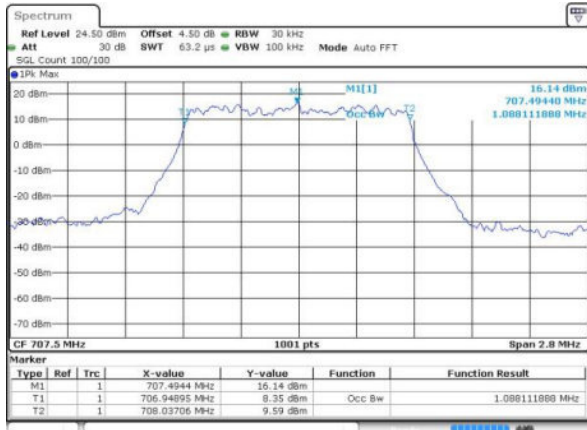

LTE Band 12

Lowest Channel / 1.4MHz / QPSK

Date: 19 JUN 2016 22:05:37

Lowest Channel / 1.4MHz / 16QAM

Date: 19 JUN 2016 22:05:59

Middle Channel / 1.4MHz / QPSK

Date: 19 JUN 2016 22:06:43

Middle Channel / 1.4MHz / 16QAM

Date: 19 JUN 2016 22:06:21

Highest Channel / 1.4MHz / QPSK

Date: 19 JUN 2016 22:07:05

Highest Channel / 1.4MHz / 16QAM

Date: 19 JUN 2016 22:07:27

LTE Band 12

Lowest Channel / 3MHz / QPSK

Date: 19 JUN 2016 23:02:58