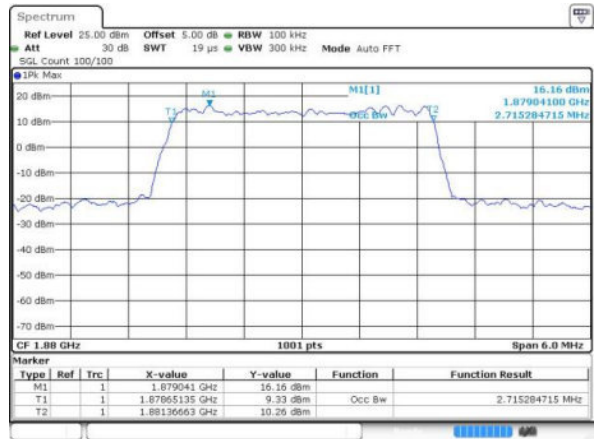

LTE Band 2

Lowest Channel / 3MHz / QPSK

Date: 17 JUN 2016 09:25:49

Lowest Channel / 3MHz / 16QAM

Date: 17 JUN 2016 09:25:59

Middle Channel / 3MHz / QPSK

Date: 17 JUN 2016 09:36:30

Middle Channel / 3MHz / 16QAM

Date: 17 JUN 2016 09:36:41

Highest Channel / 3MHz / QPSK

Date: 17 JUN 2016 09:39:03

Highest Channel / 3MHz / 16QAM

Date: 17 JUN 2016 09:39:13

LTE Band 2

Lowest Channel / 5MHz / QPSK

Date: 17 JUN 2016 09:46:07