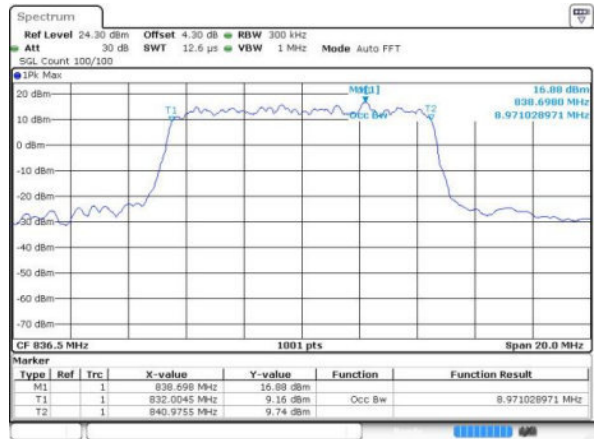

Lowest Channel / 10MHz / QPSK

Date: 17 JUN 2016 17:33:15

Lowest Channel / 10MHz / 16QAM

Date: 17 JUN 2016 17:32:16

Middle Channel / 10MHz / QPSK

Date: 17 JUN 2016 17:33:27

Middle Channel / 10MHz / 16QAM

Date: 17 JUN 2016 17:33:50

Highest Channel / 10MHz / QPSK

Date: 17 JUN 2016 17:34:47

Highest Channel / 10MHz / 16QAM

Date: 17 JUN 2016 17:34:24

LTE Band 7

Lowest Channel / 5MHz / QPSK

Date: 20 JUN 2016 10:14:56

Lowest Channel / 5MHz / 16QAM