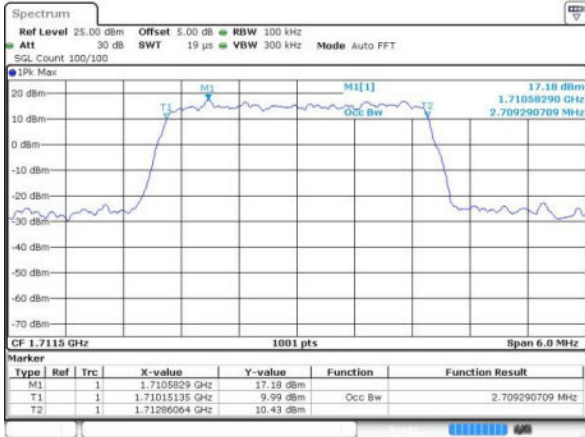

Middle Channel / 1.4MHz / 16QAM

Date: 17 JUN 2016 11:16:47

Highest Channel / 1.4MHz / QPSK

Date: 17 JUN 2016 11:19:08

Highest Channel / 1.4MHz / 16QAM

Date: 17 JUN 2016 11:19:19

LTE Band 4

Lowest Channel / 3MHz / QPSK