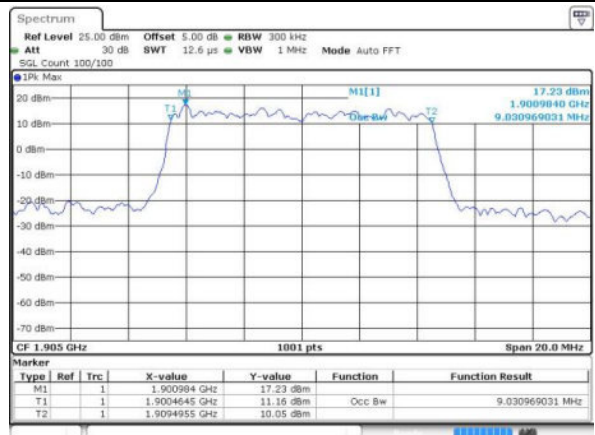

Highest Channel / 5MHz / 16QAM

Date: 17 JUN 2016 09:55:55

LTE Band 2

Lowest Channel / 10MHz / QPSK

Date: 17 JUN 2016 10:02:49

Lowest Channel / 10MHz / 16QAM

Date: 17 JUN 2016 10:02:59

Middle Channel / 10MHz / QPSK

Date: 17 JUN 2016 10:09:53

Middle Channel / 10MHz / 16QAM

Date: 17 JUN 2016 10:10:04

Highest Channel / 10MHz / QPSK

Date: 17 JUN 2016 10:12:26

Highest Channel / 10MHz / 16QAM

Date: 17 JUN 2016 10:12:36

LTE Band 2