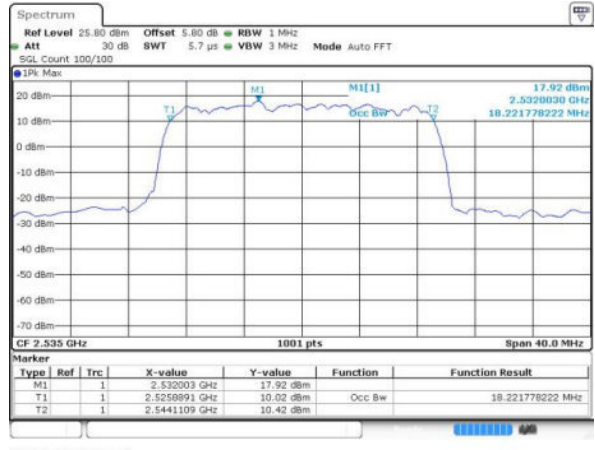

Middle Channel / 20MHz / 16QAM

Date: 20 JUN 2016 11:06:00