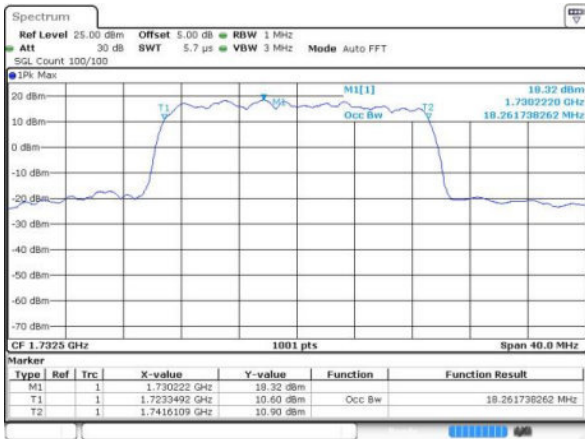

Highest Channel / 15MHz / 16QAM

Date: 17 JUN 2016 12:26:02

LTE Band 4

Lowest Channel / 20MHz / QPSK

Date: 17 JUN 2016 12:32:56

Lowest Channel / 20MHz / 16QAM

Date: 17 JUN 2016 12:33:06

Middle Channel / 20MHz / QPSK

Date: 17 JUN 2016 12:40:00

Middle Channel / 20MHz / 16QAM

Date: 17 JUN 2016 12:40:11

Highest Channel / 20MHz / QPSK

Date: 17 JUN 2016 12:42:33

Highest Channel / 20MHz / 16QAM

Date: 17 JUN 2016 12:42:43

LTE Band 5