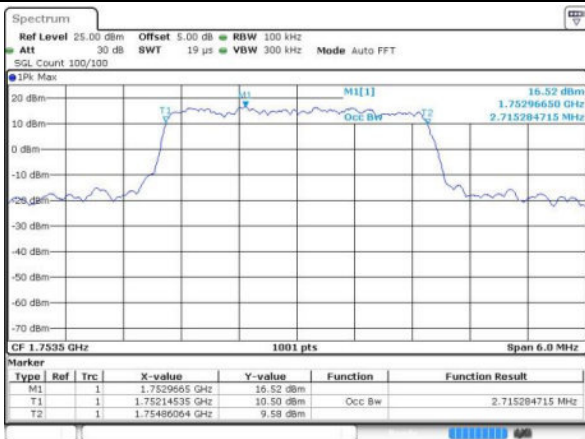

Middle Channel / 1.4MHz / 16QAM

Date: 17 JUN 2016 11:16:47

Highest Channel / 1.4MHz / QPSK

Date: 17 JUN 2016 11:19:08

Highest Channel / 1.4MHz / 16QAM

Date: 17 JUN 2016 11:19:19

LTE Band 4

Lowest Channel / 3MHz / QPSK

Date: 17 JUN 2016 11:28:12

Lowest Channel / 3MHz / 16QAM

Date: 17 JUN 2016 11:28:23

Middle Channel / 3MHz / QPSK

Date: 17 JUN 2016 11:33:17

Middle Channel / 3MHz / 16QAM

Date: 17 JUN 2016 11:33:27

Highest Channel / 3MHz / QPSK

Date: 17 JUN 2016 13:49:59

Highest Channel / 3MHz / 16QAM

Date: 17 JUN 2016 11:36:00

LTE Band 4

Lowest Channel / 5MHz / QPSK

Date: 17 JUN 2016 11:42:54

Lowest Channel / 5MHz / 16QAM

Date: 17 JUN 2016 11:43:04