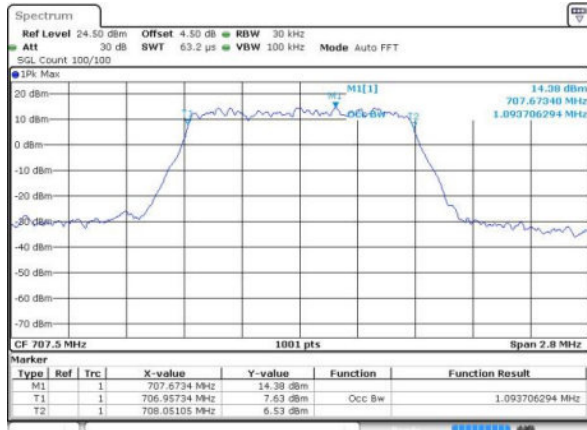

LTE Band 12

Lowest Channel / 1.4MHz / QPSK

Date: 19 JUN 2016 22:05:37

Lowest Channel / 1.4MHz / 16QAM

Date: 19 JUN 2016 22:05:59

Middle Channel / 1.4MHz / QPSK

Date: 19 JUN 2016 22:06:43

Middle Channel / 1.4MHz / 16QAM

Date: 19 JUN 2016 22:06:21

Highest Channel / 1.4MHz / QPSK

Date: 19 JUN 2016 22:07:05

Highest Channel / 1.4MHz / 16QAM

Date: 19 JUN 2016 22:07:27

LTE Band 12

Lowest Channel / 3MHz / QPSK

Date: 19 JUN 2016 23:02:58