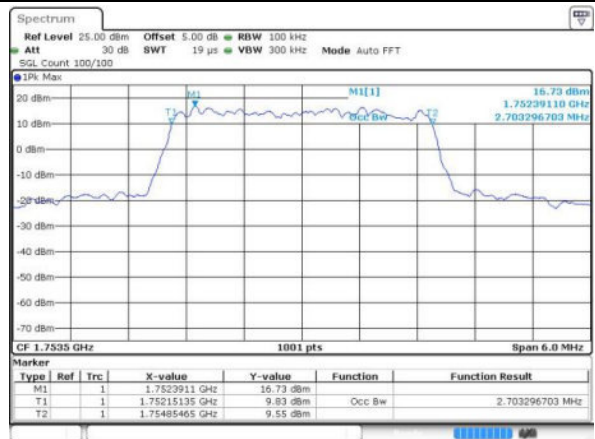

Middle Channel / 1.4MHz / 16QAM

Date: 17 JUN 2016 11:16:47

Highest Channel / 1.4MHz / QPSK

Date: 17 JUN 2016 11:19:08

Highest Channel / 1.4MHz / 16QAM

Date: 17 JUN 2016 11:19:19

LTE Band 4

Lowest Channel / 3MHz / QPSK

Date: 17 JUN 2016 11:28:12

Lowest Channel / 3MHz / 16QAM

Date: 17 JUN 2016 11:28:23

Middle Channel / 3MHz / QPSK

Date: 17 JUN 2016 11:33:17

Middle Channel / 3MHz / 16QAM

Date: 17 JUN 2016 11:33:27

Highest Channel / 3MHz / QPSK

Date: 17 JUN 2016 13:49:59

Highest Channel / 3MHz / 16QAM

Date: 17 JUN 2016 11:36:00

LTE Band 4

Lowest Channel / 5MHz / QPSK

Date: 17 JUN 2016 11:42:54

Lowest Channel / 5MHz / 16QAM

Date: 17 JUN 2016 11:43:04