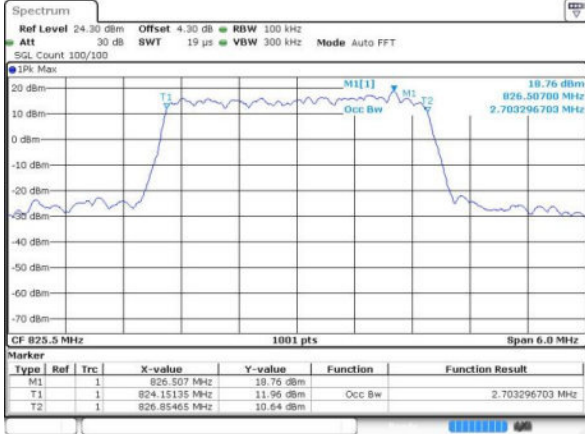

Date: 17 JUN 2016 14:23:39

Highest Channel / 1.4MHz / QPSK

Date: 17 JUN 2016 14:28:00

Highest Channel / 1.4MHz / 16QAM

Date: 17 JUN 2016 14:26:10

LTE Band 5

Lowest Channel / 3MHz / QPSK

Date: 17 JUN 2016 14:41:04