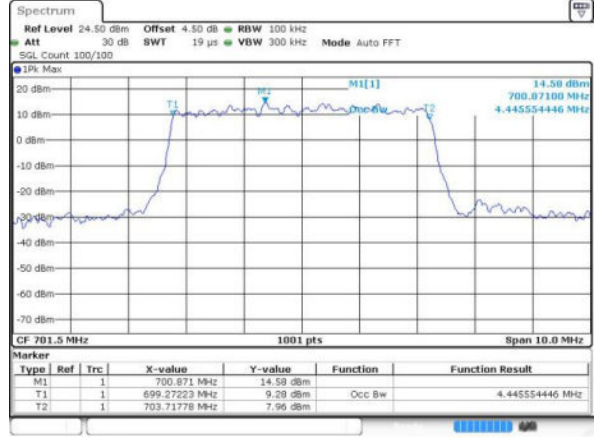

Highest Channel / 3MHz / 16QAM

Date: 19 JUN 2016 23:07:18

LTE Band 12

Lowest Channel / 5MHz / QPSK

Date: 19 JUN 2016 23:20:34

Lowest Channel / 5MHz / 16QAM

Date: 19 JUN 2016 23:19:31

Middle Channel / 5MHz / QPSK