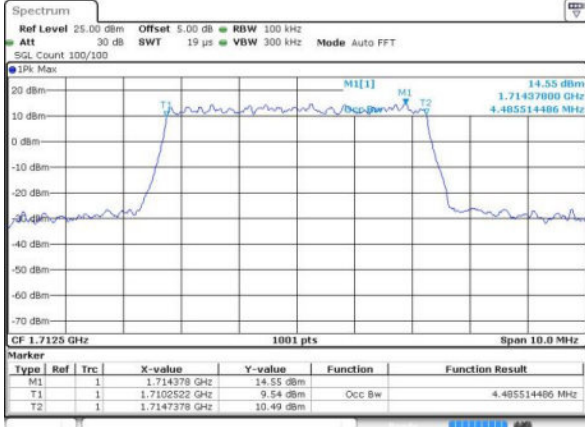

Date: 17 JUN 2016 13:49:59

Highest Channel / 3MHz / 16QAM

Date: 17 JUN 2016 11:36:00

LTE Band 4

Lowest Channel / 5MHz / QPSK

Date: 17 JUN 2016 11:42:54

Lowest Channel / 5MHz / 16QAM

Date: 17 JUN 2016 11:43:04