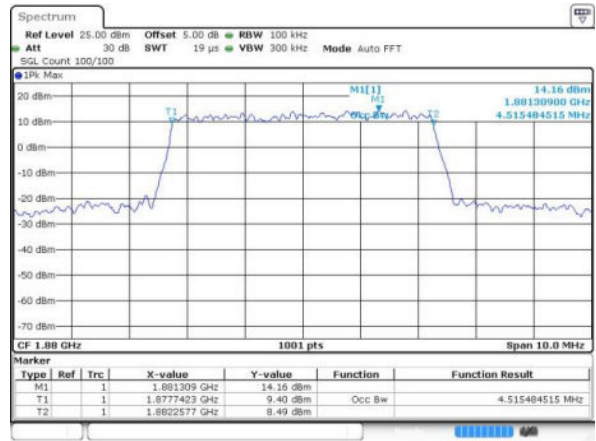

Middle Channel / 5MHz / 16QAM

Date: 17 JUN 2016 09:53:23