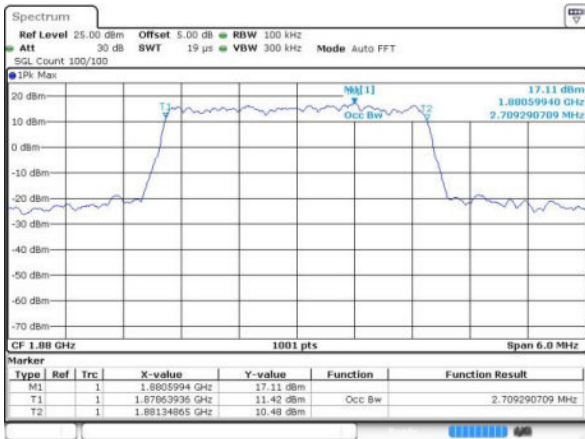

LTE Band 2

Lowest Channel / 3MHz / QPSK

Date: 17 JUN 2016 09:25:49

Lowest Channel / 3MHz / 16QAM

Date: 17 JUN 2016 09:25:59

Middle Channel / 3MHz / QPSK

Date: 17 JUN 2016 09:36:30

Middle Channel / 3MHz / 16QAM

Date: 17 JUN 2016 09:36:41

Highest Channel / 3MHz / QPSK

Date: 17 JUN 2016 09:39:03

Highest Channel / 3MHz / 16QAM

Date: 17 JUN 2016 09:39:13

LTE Band 2

Lowest Channel / 5MHz / QPSK

Date: 17 JUN 2016 09:46:07