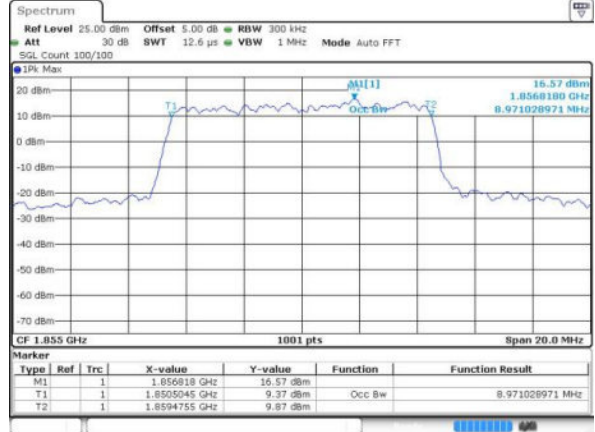

Highest Channel / 5MHz / 16QAM

Date: 17 JUN 2016 09:55:55

LTE Band 2

Lowest Channel / 10MHz / QPSK

Date: 17 JUN 2016 10:02:49

Lowest Channel / 10MHz / 16QAM

Date: 17 JUN 2016 10:02:59

Middle Channel / 10MHz / QPSK

Date: 17 JUN 2016 10:09:53

Middle Channel / 10MHz / 16QAM

Date: 17 JUN 2016 10:10:04

Highest Channel / 10MHz / QPSK

Date: 17 JUN 2016 10:12:26

Highest Channel / 10MHz / 16QAM

Date: 17 JUN 2016 10:12:36

LTE Band 2