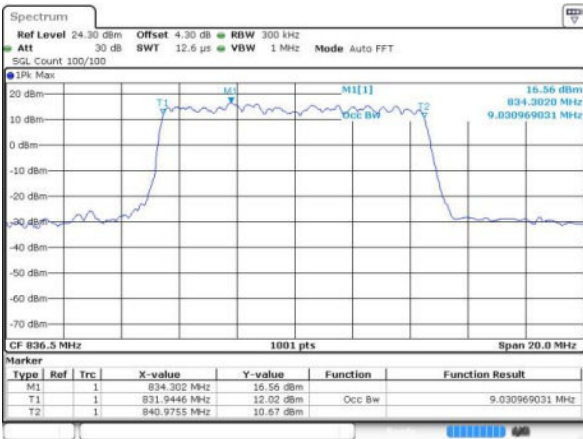

Date: 17 JUN 2016 15:28:46

Middle Channel / 5MHz / 16QAM

Date: 17 JUN 2016 15:28:56

Highest Channel / 5MHz / QPSK

Date: 17 JUN 2016 15:31:17

Highest Channel / 5MHz / 16QAM

Date: 17 JUN 2016 15:31:28

LTE Band 5

Lowest Channel / 10MHz / QPSK

Date: 17 JUN 2016 17:33:15

Lowest Channel / 10MHz / 16QAM

Date: 17 JUN 2016 17:32:16

Middle Channel / 10MHz / QPSK

Date: 17 JUN 2016 17:33:27

Middle Channel / 10MHz / 16QAM

Date: 17 JUN 2016 17:33:50

Highest Channel / 10MHz / QPSK

Date: 17 JUN 2016 17:34:47

Highest Channel / 10MHz / 16QAM

Date: 17 JUN 2016 17:34:24

LTE Band 7

Lowest Channel / 5MHz / QPSK

Date: 20 JUN 2016 10:14:56

Lowest Channel / 5MHz / 16QAM