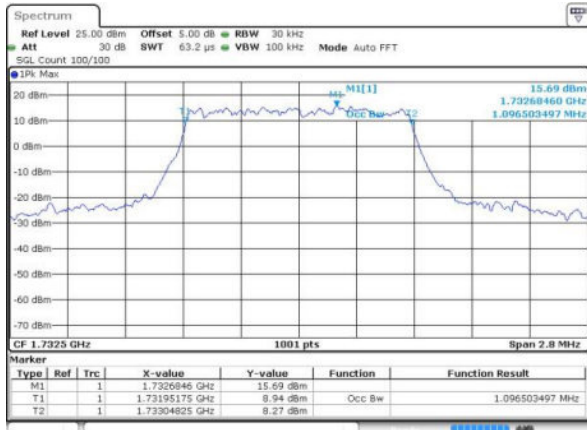

Date: 17 JUN 2016 10:45:59

LTE Band 4

Lowest Channel / 1.4MHz / QPSK

Date: 17 JUN 2016 13:48:50

Lowest Channel / 1.4MHz / 16QAM

Date: 17 JUN 2016 11:09:42

Middle Channel / 1.4MHz / QPSK

Date: 17 JUN 2016 11:16:36

Middle Channel / 1.4MHz / 16QAM

Date: 17 JUN 2016 11:16:47

Highest Channel / 1.4MHz / QPSK

Date: 17 JUN 2016 11:19:08

Highest Channel / 1.4MHz / 16QAM

Date: 17 JUN 2016 11:19:19

LTE Band 4

Lowest Channel / 3MHz / QPSK