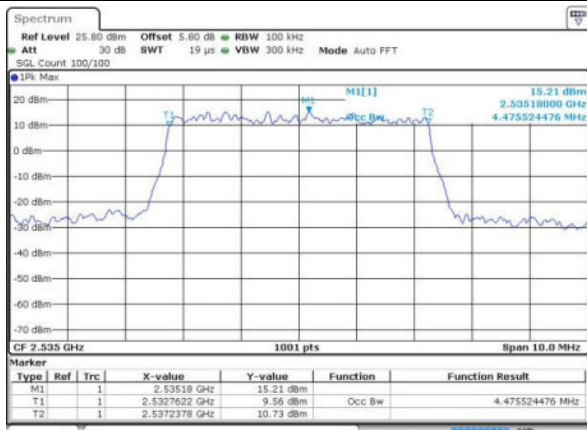

Middle Channel / 5MHz / QPSK

Date: 20 JUN 2016 10:15:59