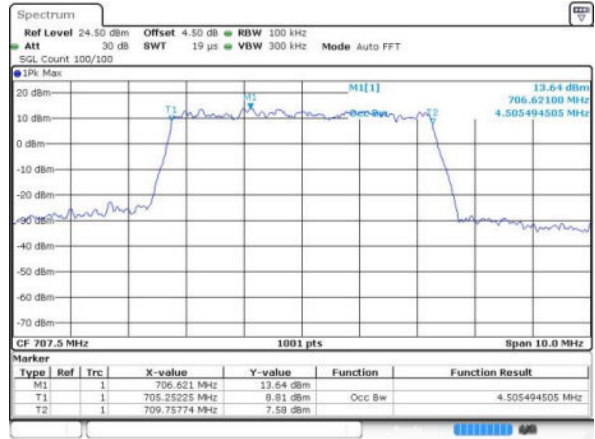

Highest Channel / 3MHz / 16QAM

Date: 19 JUN 2016 23:07:18

LTE Band 12

Lowest Channel / 5MHz / QPSK

Date: 19 JUN 2016 23:20:34

Lowest Channel / 5MHz / 16QAM

Date: 19 JUN 2016 23:19:31

Middle Channel / 5MHz / QPSK

Date: 19 JUN 2016 23:21:06

Middle Channel / 5MHz / 16QAM

Date: 19 JUN 2016 23:21:37

Highest Channel / 5MHz / QPSK

Date: 19 JUN 2016 23:23:05

Highest Channel / 5MHz / 16QAM

Date: 19 JUN 2016 23:22:29

LTE Band 12