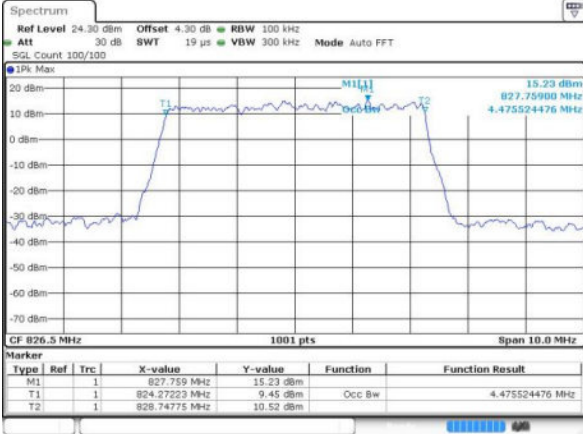

Highest Channel / 3MHz / 16QAM

Date: 17 JUN 2016 14:58:49

LTE Band 5

Lowest Channel / 5MHz / QPSK

Date: 17 JUN 2016 15:13:42

Lowest Channel / 5MHz / 16QAM

Date: 17 JUN 2016 15:13:53

Middle Channel / 5MHz / QPSK

Date: 17 JUN 2016 15:28:46

Middle Channel / 5MHz / 16QAM

Date: 17 JUN 2016 15:28:56

Highest Channel / 5MHz / QPSK

Date: 17 JUN 2016 15:31:17

Highest Channel / 5MHz / 16QAM

Date: 17 JUN 2016 15:31:28

LTE Band 5