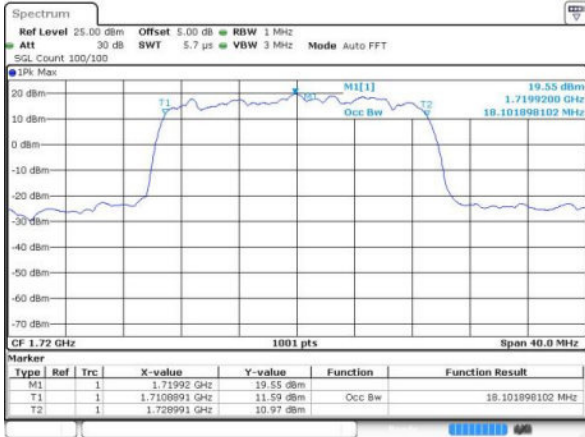

Highest Channel / 15MHz / 16QAM

Date: 17 JUN 2016 12:26:02

LTE Band 4

Lowest Channel / 20MHz / QPSK

Date: 17 JUN 2016 12:32:56

Lowest Channel / 20MHz / 16QAM

Date: 17 JUN 2016 12:33:06

Middle Channel / 20MHz / QPSK

Date: 17 JUN 2016 12:40:00

Middle Channel / 20MHz / 16QAM

Date: 17 JUN 2016 12:40:11

Highest Channel / 20MHz / QPSK

Date: 17 JUN 2016 12:42:33

Highest Channel / 20MHz / 16QAM

Date: 17 JUN 2016 12:42:43

LTE Band 5