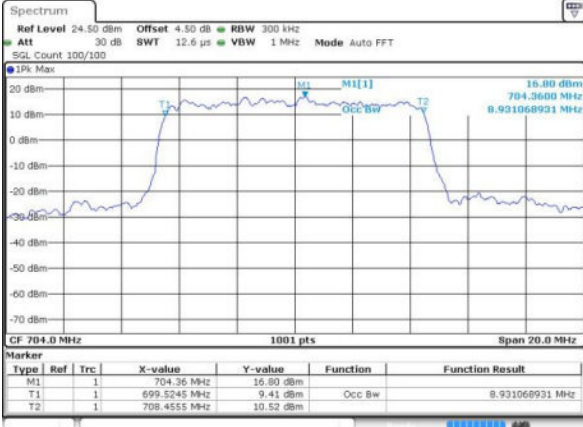

LTE Band 12

Lowest Channel / 10MHz / QPSK

Date: 19 JUN 2016 23:38:13