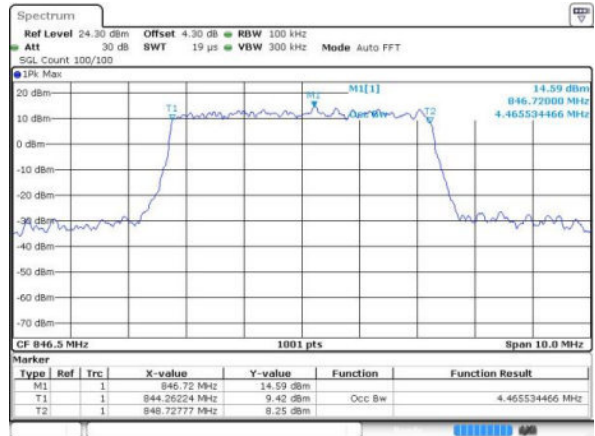

Highest Channel / 3MHz / 16QAM

Date: 17 JUN 2016 14:58:49

LTE Band 5

Lowest Channel / 5MHz / QPSK

Date: 17 JUN 2016 15:13:42

Lowest Channel / 5MHz / 16QAM

Date: 17 JUN 2016 15:13:53

Middle Channel / 5MHz / QPSK

Date: 17 JUN 2016 15:28:46

Middle Channel / 5MHz / 16QAM

Date: 17 JUN 2016 15:28:56

Highest Channel / 5MHz / QPSK

Date: 17 JUN 2016 15:31:17

Highest Channel / 5MHz / 16QAM

Date: 17 JUN 2016 15:31:28

LTE Band 5