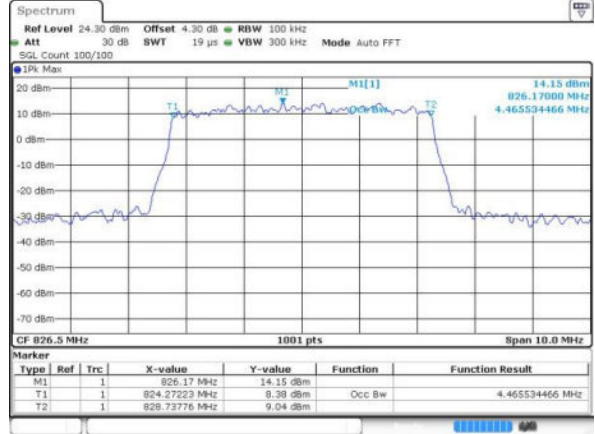

Highest Channel / 3MHz / 16QAM

Date: 17 JUN 2016 14:58:49

LTE Band 5

Lowest Channel / 5MHz / QPSK

Date: 17 JUN 2016 15:13:42

Lowest Channel / 5MHz / 16QAM

Date: 17 JUN 2016 15:13:53

Middle Channel / 5MHz / QPSK