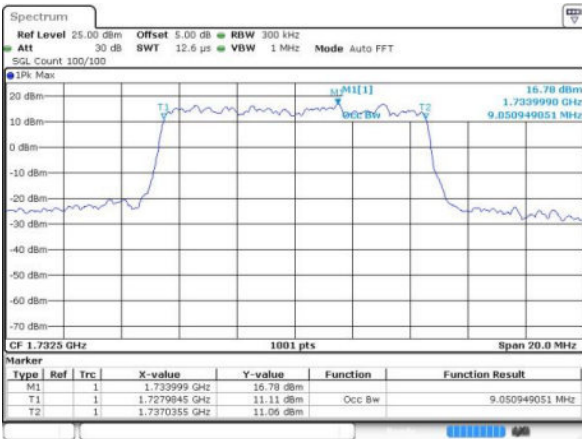

LTE Band 4

Lowest Channel / 10MHz / QPSK

Date: 17 JUN 2016 11:59:35

Lowest Channel / 10MHz / 16QAM

Date: 17 JUN 2016 11:59:45

Middle Channel / 10MHz / QPSK

Date: 17 JUN 2016 12:06:39

Middle Channel / 10MHz / 16QAM

Date: 17 JUN 2016 12:06:49

Highest Channel / 10MHz / QPSK

Date: 17 JUN 2016 12:09:11

Highest Channel / 10MHz / 16QAM

Date: 17 JUN 2016 12:09:21

LTE Band 4

Lowest Channel / 15MHz / QPSK

Date: 17 JUN 2016 12:16:15