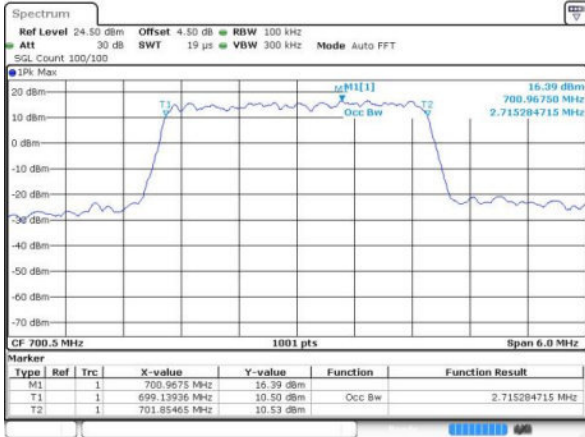

Date: 19 JUN 2016 22:06:21

Highest Channel / 1.4MHz / QPSK

Date: 19 JUN 2016 22:07:05

Highest Channel / 1.4MHz / 16QAM

Date: 19 JUN 2016 22:07:27

LTE Band 12

Lowest Channel / 3MHz / QPSK

Date: 19 JUN 2016 23:02:58