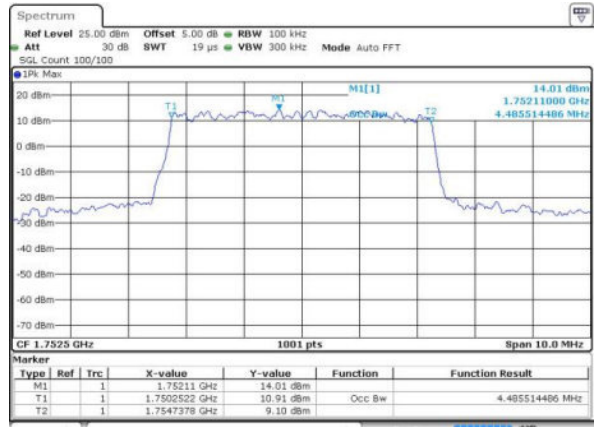

Date: 17 JUN 2016 13:49:59

Highest Channel / 3MHz / 16QAM

Date: 17 JUN 2016 11:36:00

LTE Band 4

Lowest Channel / 5MHz / QPSK

Date: 17 JUN 2016 11:42:54

Lowest Channel / 5MHz / 16QAM

Date: 17 JUN 2016 11:43:04

Middle Channel / 5MHz / QPSK

Date: 17 JUN 2016 11:49:58

Middle Channel / 5MHz / 16QAM

Date: 17 JUN 2016 11:50:08

Highest Channel / 5MHz / QPSK

Date: 17 JUN 2016 11:52:31

Highest Channel / 5MHz / 16QAM

Date: 17 JUN 2016 11:52:41

LTE Band 4

Lowest Channel / 10MHz / QPSK

Date: 17 JUN 2016 11:59:35

Lowest Channel / 10MHz / 16QAM

Date: 17 JUN 2016 11:59:45

Middle Channel / 10MHz / QPSK

Date: 17 JUN 2016 12:06:39

Middle Channel / 10MHz / 16QAM