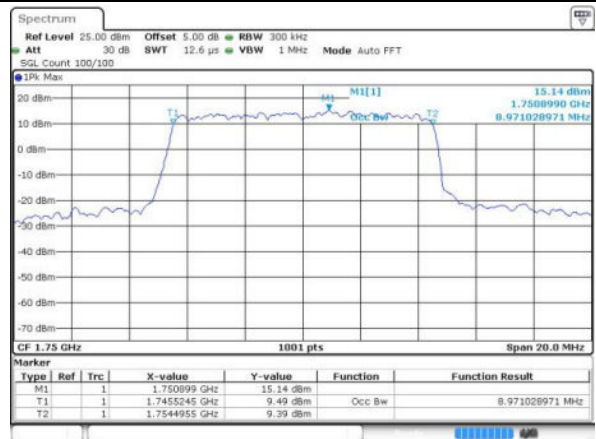

LTE Band 4

Lowest Channel / 10MHz / QPSK

Date: 17 JUN 2016 11:59:35

Lowest Channel / 10MHz / 16QAM

Date: 17 JUN 2016 11:59:45

Middle Channel / 10MHz / QPSK

Date: 17 JUN 2016 12:06:39

Middle Channel / 10MHz / 16QAM

Date: 17 JUN 2016 12:06:49

Highest Channel / 10MHz / QPSK

Date: 17 JUN 2016 12:09:11

Highest Channel / 10MHz / 16QAM

Date: 17 JUN 2016 12:09:21

LTE Band 4

Lowest Channel / 15MHz / QPSK

Date: 17 JUN 2016 12:16:15