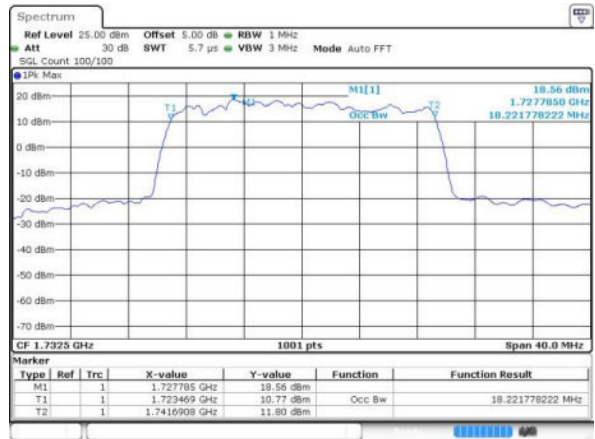

Highest Channel / 15MHz / 16QAM

Date: 17 JUN 2016 12:26:02

LTE Band 4

Lowest Channel / 20MHz / QPSK

Date: 17 JUN 2016 12:32:56

Lowest Channel / 20MHz / 16QAM

Date: 17 JUN 2016 12:33:06

Middle Channel / 20MHz / QPSK

Date: 17 JUN 2016 12:40:00

Middle Channel / 20MHz / 16QAM

Date: 17 JUN 2016 12:40:11

Highest Channel / 20MHz / QPSK

Date: 17 JUN 2016 12:42:33

Highest Channel / 20MHz / 16QAM

Date: 17 JUN 2016 12:42:43

LTE Band 5