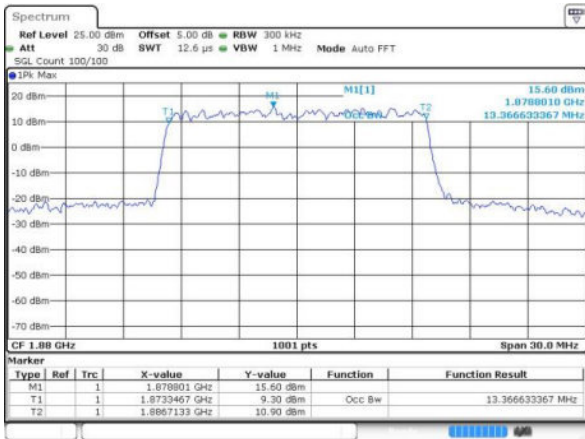

Middle Channel / 15MHz / QPSK

Date: 17 JUN 2016 11:04:02