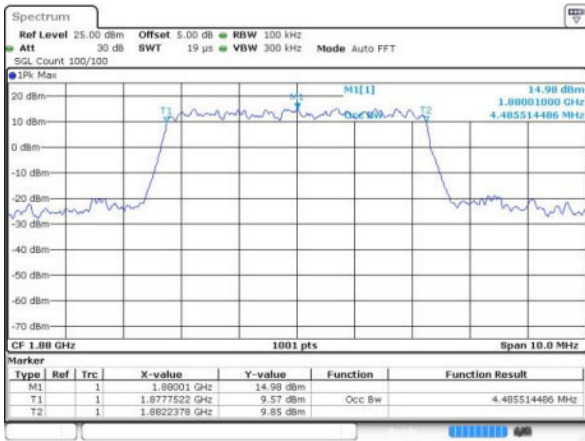

Middle Channel / 5MHz / QPSK

Date: 17 JUN 2016 09:53:12