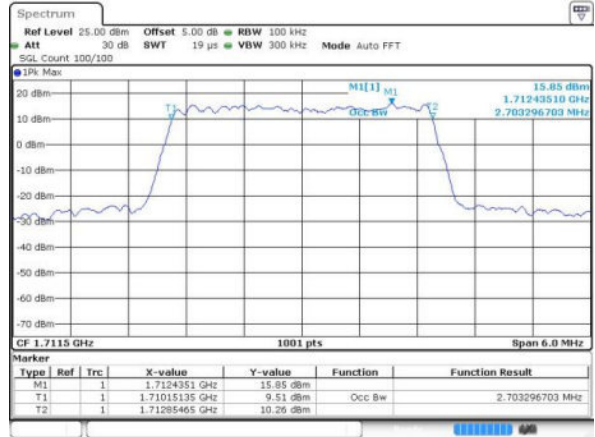

Lowest Channel / 3MHz / 16QAM

Date: 17 JUN 2016 11:28:23