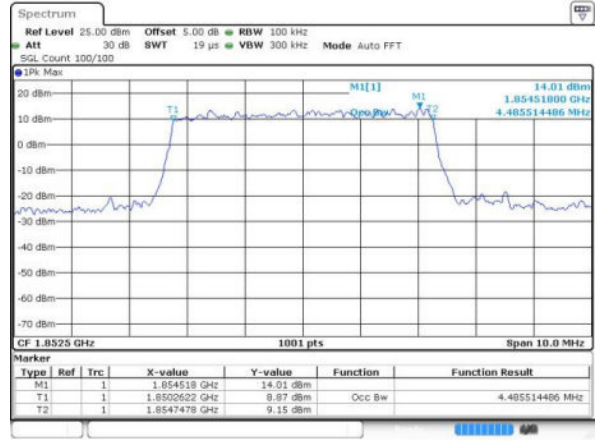

Lowest Channel / 5MHz / 16QAM

Date: 17 JUN 2016 09:46:18