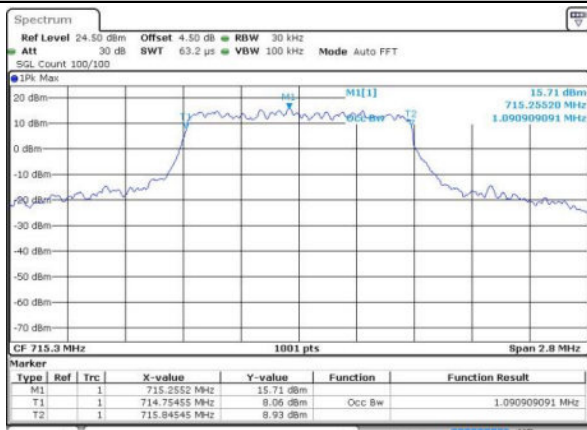

LTE Band 12

Lowest Channel / 1.4MHz / QPSK

Date: 19 JUN 2016 22:05:37

Lowest Channel / 1.4MHz / 16QAM

Date: 19 JUN 2016 22:05:59

Middle Channel / 1.4MHz / QPSK

Date: 19 JUN 2016 22:06:43

Middle Channel / 1.4MHz / 16QAM

Date: 19 JUN 2016 22:06:21

Highest Channel / 1.4MHz / QPSK

Date: 19 JUN 2016 22:07:05

Highest Channel / 1.4MHz / 16QAM

Date: 19 JUN 2016 22:07:27

LTE Band 12

Lowest Channel / 3MHz / QPSK

Date: 19 JUN 2016 23:02:58