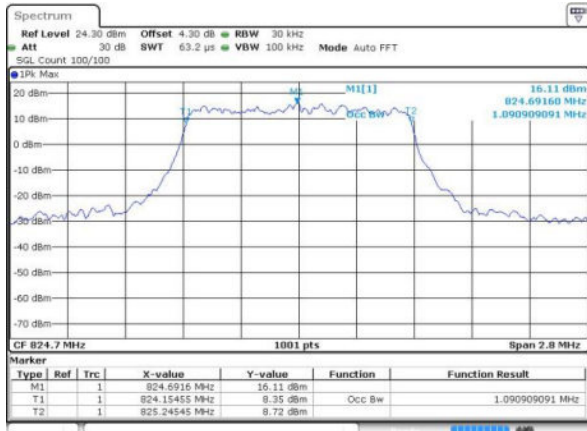

LTE Band 5

Lowest Channel / 1.4MHz / QPSK

Date: 17 JUN 2016 14:01:56