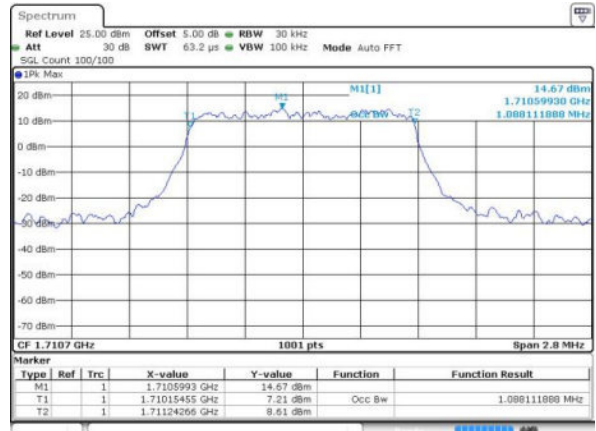

Date: 17 JUN 2016 10:45:59

LTE Band 4

Lowest Channel / 1.4MHz / QPSK

Date: 17 JUN 2016 13:48:50

Lowest Channel / 1.4MHz / 16QAM

Date: 17 JUN 2016 11:09:42

Middle Channel / 1.4MHz / QPSK

Date: 17 JUN 2016 11:16:36

Middle Channel / 1.4MHz / 16QAM

Date: 17 JUN 2016 11:16:47

Highest Channel / 1.4MHz / QPSK

Date: 17 JUN 2016 11:19:08

Highest Channel / 1.4MHz / 16QAM

Date: 17 JUN 2016 11:19:19

LTE Band 4

Lowest Channel / 3MHz / QPSK