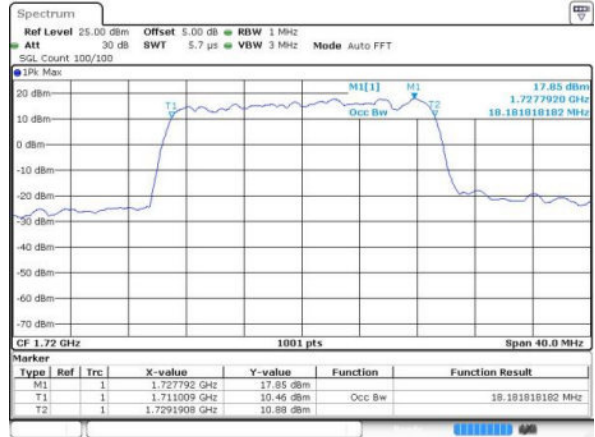

Highest Channel / 15MHz / 16QAM

Date: 17 JUN 2016 12:26:02

LTE Band 4

Lowest Channel / 20MHz / QPSK

Date: 17 JUN 2016 12:32:56

Lowest Channel / 20MHz / 16QAM

Date: 17 JUN 2016 12:33:06

Middle Channel / 20MHz / QPSK

Date: 17 JUN 2016 12:40:00

Middle Channel / 20MHz / 16QAM

Date: 17 JUN 2016 12:40:11

Highest Channel / 20MHz / QPSK

Date: 17 JUN 2016 12:42:33

Highest Channel / 20MHz / 16QAM

Date: 17 JUN 2016 12:42:43

LTE Band 5