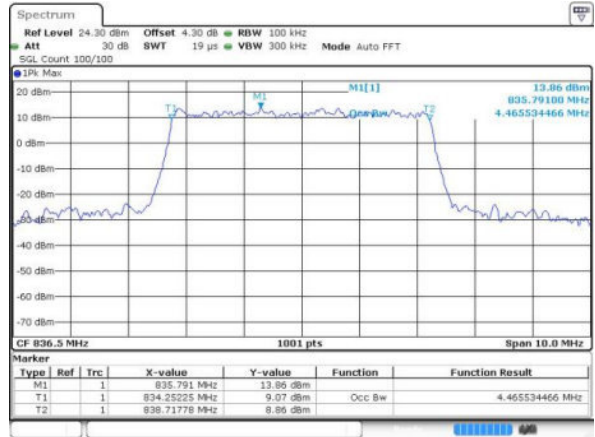

Highest Channel / 3MHz / 16QAM

Date: 17 JUN 2016 14:58:49

LTE Band 5

Lowest Channel / 5MHz / QPSK

Date: 17 JUN 2016 15:13:42

Lowest Channel / 5MHz / 16QAM

Date: 17 JUN 2016 15:13:53

Middle Channel / 5MHz / QPSK

Date: 17 JUN 2016 15:28:46

Middle Channel / 5MHz / 16QAM

Date: 17 JUN 2016 15:28:56

Highest Channel / 5MHz / QPSK

Date: 17 JUN 2016 15:31:17

Highest Channel / 5MHz / 16QAM

Date: 17 JUN 2016 15:31:28

LTE Band 5