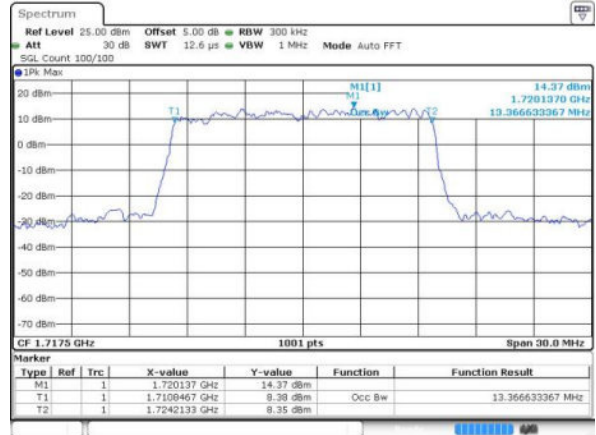

Lowest Channel / 15MHz / 16QAM

Date: 17 JUN 2016 12:16:26