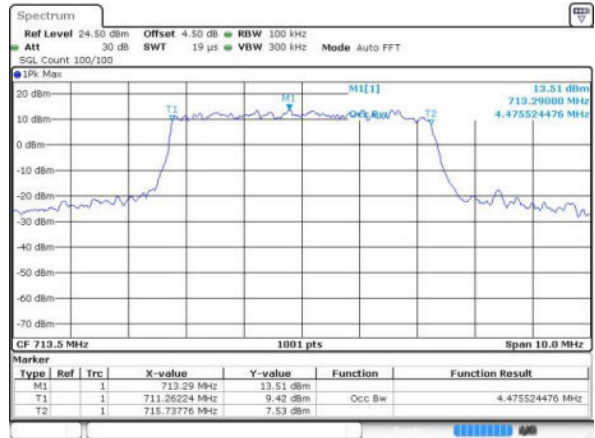

Highest Channel / 3MHz / 16QAM

Date: 19 JUN 2016 23:07:18

LTE Band 12

Lowest Channel / 5MHz / QPSK

Date: 19 JUN 2016 23:20:34

Lowest Channel / 5MHz / 16QAM

Date: 19 JUN 2016 23:19:31

Middle Channel / 5MHz / QPSK

Date: 19 JUN 2016 23:21:06

Middle Channel / 5MHz / 16QAM

Date: 19 JUN 2016 23:21:37

Highest Channel / 5MHz / QPSK

Date: 19 JUN 2016 23:23:05

Highest Channel / 5MHz / 16QAM

Date: 19 JUN 2016 23:22:29

LTE Band 12