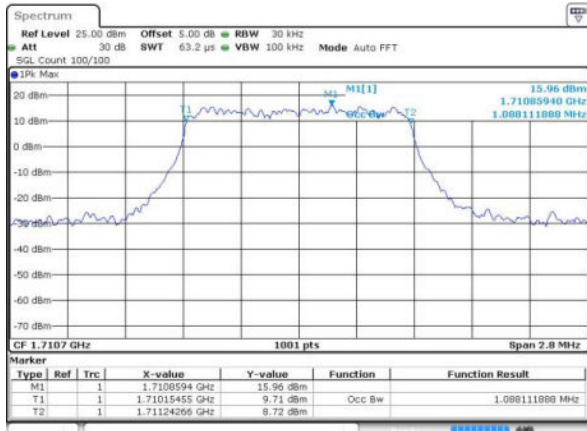

Highest Channel / 15MHz / QPSK

Date: 17 JUN 2016 10:29:07

Highest Channel / 15MHz / 16QAM

Date: 17 JUN 2016 10:29:18

LTE Band 2

Lowest Channel / 20MHz / QPSK

Date: 17 JUN 2016 10:36:12

Lowest Channel / 20MHz / 16QAM

Date: 17 JUN 2016 10:36:22

Middle Channel / 20MHz / QPSK

Date: 17 JUN 2016 10:43:16

Middle Channel / 20MHz / 16QAM

Date: 17 JUN 2016 10:43:26

Highest Channel / 20MHz / QPSK

Date: 17 JUN 2016 10:45:49

Highest Channel / 20MHz / 16QAM

Date: 17 JUN 2016 10:45:59

LTE Band 4

Lowest Channel / 1.4MHz / QPSK

Date: 17 JUN 2016 13:48:50

Lowest Channel / 1.4MHz / 16QAM

Date: 17 JUN 2016 11:09:42

Middle Channel / 1.4MHz / QPSK

Date: 17 JUN 2016 11:16:36

Middle Channel / 1.4MHz / 16QAM

Date: 17 JUN 2016 11:16:47

Highest Channel / 1.4MHz / QPSK

Date: 17 JUN 2016 11:19:08

Highest Channel / 1.4MHz / 16QAM

Date: 17 JUN 2016 11:19:19

LTE Band 4

Lowest Channel / 3MHz / QPSK