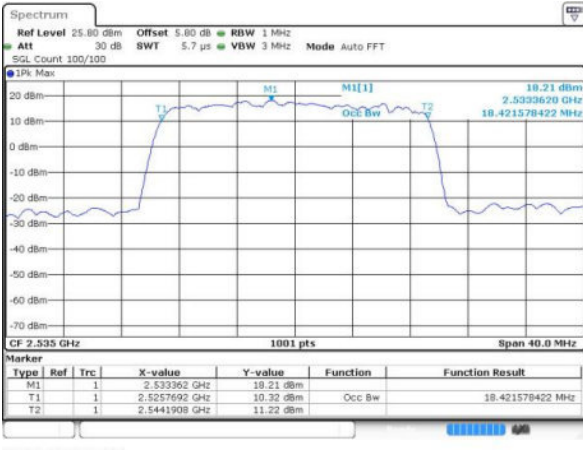

Middle Channel / 20MHz / QPSK

Date: 20 JUN 2016 11:05:39