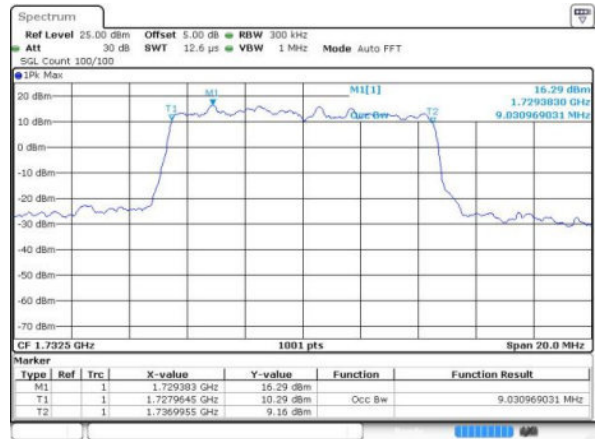

LTE Band 4

Lowest Channel / 10MHz / QPSK

Date: 17 JUN 2016 11:59:35

Lowest Channel / 10MHz / 16QAM

Date: 17 JUN 2016 11:59:45

Middle Channel / 10MHz / QPSK

Date: 17 JUN 2016 12:06:39

Middle Channel / 10MHz / 16QAM

Date: 17 JUN 2016 12:06:49

Highest Channel / 10MHz / QPSK

Date: 17 JUN 2016 12:09:11

Highest Channel / 10MHz / 16QAM

Date: 17 JUN 2016 12:09:21

LTE Band 4

Lowest Channel / 15MHz / QPSK

Date: 17 JUN 2016 12:16:15