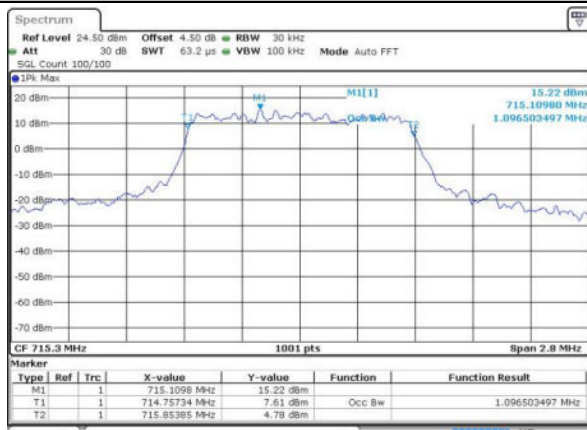

LTE Band 12

Lowest Channel / 1.4MHz / QPSK

Date: 19 JUN 2016 22:05:37

Lowest Channel / 1.4MHz / 16QAM

Date: 19 JUN 2016 22:05:59

Middle Channel / 1.4MHz / QPSK

Date: 19 JUN 2016 22:06:43

Middle Channel / 1.4MHz / 16QAM

Date: 19 JUN 2016 22:06:21

Highest Channel / 1.4MHz / QPSK

Date: 19 JUN 2016 22:07:05

Highest Channel / 1.4MHz / 16QAM

Date: 19 JUN 2016 22:07:27

LTE Band 12

Lowest Channel / 3MHz / QPSK

Date: 19 JUN 2016 23:02:58