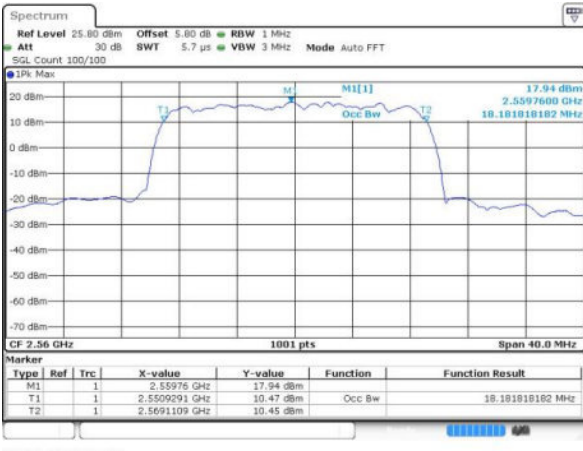

Date: 20 JUN 2016 10:50:02

Highest Channel / 15MHz / 16QAM

Date: 20 JUN 2016 10:49:41

LTE Band 7

Lowest Channel / 20MHz / QPSK

Date: 20 JUN 2016 11:05:18

Lowest Channel / 20MHz / 16QAM

Date: 20 JUN 2016 11:04:57

Middle Channel / 20MHz / QPSK

Date: 20 JUN 2016 11:05:39

Middle Channel / 20MHz / 16QAM

Date: 20 JUN 2016 11:06:00

Highest Channel / 20MHz / QPSK

Date: 20 JUN 2016 11:06:42

Highest Channel / 20MHz / 16QAM

Date: 20 JUN 2016 11:06:21