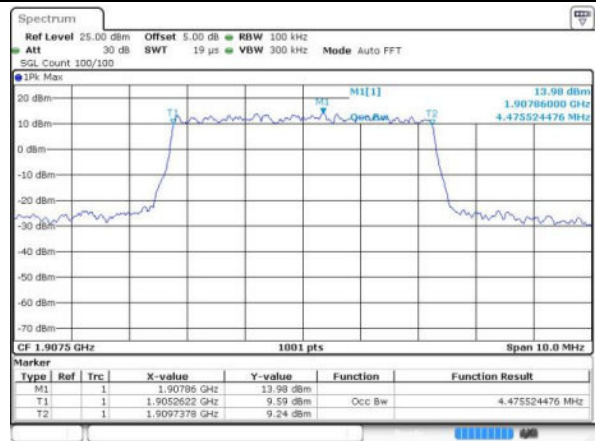

Highest Channel / 5MHz / 16QAM

Date: 17 JUN 2016 09:55:55

LTE Band 2

Lowest Channel / 10MHz / QPSK

Date: 17 JUN 2016 10:02:49

Lowest Channel / 10MHz / 16QAM

Date: 17 JUN 2016 10:02:59

Middle Channel / 10MHz / QPSK