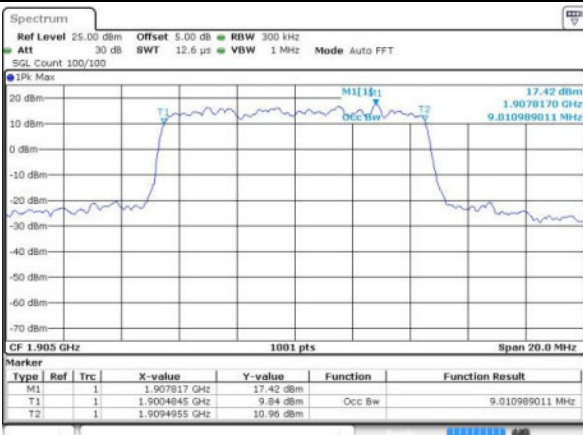

Highest Channel / 5MHz / 16QAM

Date: 17 JUN 2016 09:55:55

LTE Band 2

Lowest Channel / 10MHz / QPSK

Date: 17 JUN 2016 10:02:49

Lowest Channel / 10MHz / 16QAM

Date: 17 JUN 2016 10:02:59

Middle Channel / 10MHz / QPSK

Date: 17 JUN 2016 10:09:53

Middle Channel / 10MHz / 16QAM

Date: 17 JUN 2016 10:10:04

Highest Channel / 10MHz / QPSK

Date: 17 JUN 2016 10:12:26

Highest Channel / 10MHz / 16QAM

Date: 17 JUN 2016 10:12:36

LTE Band 2