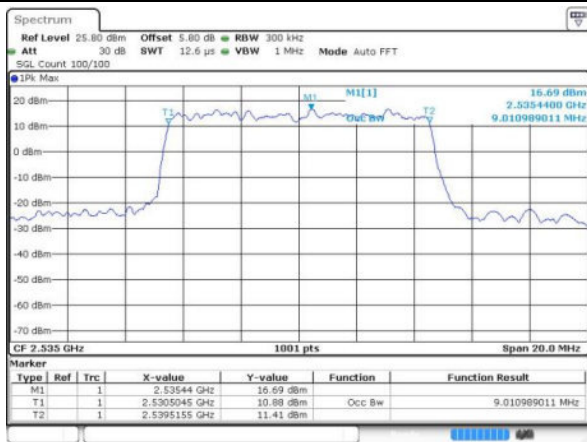

Date: 20 JUN 2016 10:16:41

LTE Band 7

Lowest Channel / 10MHz / QPSK

Date: 20 JUN 2016 10:31:37

Lowest Channel / 10MHz / 16QAM

Date: 20 JUN 2016 10:31:58

Middle Channel / 10MHz / QPSK

Date: 20 JUN 2016 10:32:40

Middle Channel / 10MHz / 16QAM

Date: 20 JUN 2016 10:32:19

Highest Channel / 10MHz / QPSK

Date: 20 JUN 2016 10:33:00

Highest Channel / 10MHz / 16QAM

Date: 20 JUN 2016 10:33:21

LTE Band 7

Lowest Channel / 15MHz / QPSK