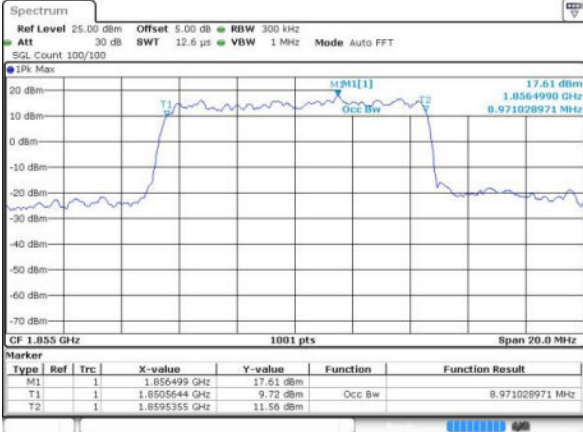

Highest Channel / 5MHz / 16QAM

Date: 17 JUN 2016 09:55:55

LTE Band 2

Lowest Channel / 10MHz / QPSK

Date: 17 JUN 2016 10:02:49

Lowest Channel / 10MHz / 16QAM

Date: 17 JUN 2016 10:02:59

Middle Channel / 10MHz / QPSK