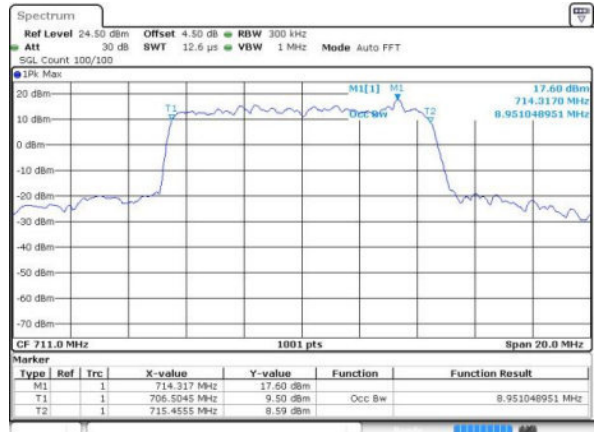

Date: 19 JUN 2016 23:21:06

Middle Channel / 5MHz / 16QAM

Date: 19 JUN 2016 23:21:37

Highest Channel / 5MHz / QPSK

Date: 19 JUN 2016 23:23:05

Highest Channel / 5MHz / 16QAM

Date: 19 JUN 2016 23:22:29

LTE Band 12

Lowest Channel / 10MHz / QPSK

Date: 19 JUN 2016 23:38:13

Lowest Channel / 10MHz / 16QAM

Date: 19 JUN 2016 23:35:48

Middle Channel / 10MHz / QPSK

Date: 19 JUN 2016 23:38:41

Middle Channel / 10MHz / 16QAM

Date: 19 JUN 2016 23:37:12

Highest Channel / 10MHz / QPSK

Date: 19 JUN 2016 23:38:43

Highest Channel / 10MHz / 16QAM

Date: 19 JUN 2016 23:37:56