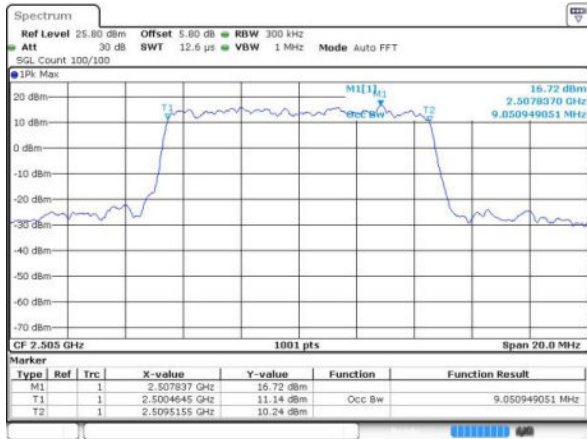

Highest Channel / 10MHz / QPSK

Date: 17 JUN 2016 17:34:47

Highest Channel / 10MHz / 16QAM

Date: 17 JUN 2016 17:34:24

LTE Band 7

Lowest Channel / 5MHz / QPSK

Date: 20 JUN 2016 10:14:56

Lowest Channel / 5MHz / 16QAM

Date: 20 JUN 2016 10:15:17

Middle Channel / 5MHz / QPSK

Date: 20 JUN 2016 10:15:59

Middle Channel / 5MHz / 16QAM

Date: 20 JUN 2016 10:15:38

Highest Channel / 5MHz / QPSK

Date: 20 JUN 2016 10:16:20

Highest Channel / 5MHz / 16QAM

Date: 20 JUN 2016 10:16:41

LTE Band 7

Lowest Channel / 10MHz / QPSK

Date: 20 JUN 2016 10:31:37

Lowest Channel / 10MHz / 16QAM

Date: 20 JUN 2016 10:31:58

Middle Channel / 10MHz / QPSK

Date: 20 JUN 2016 10:32:40