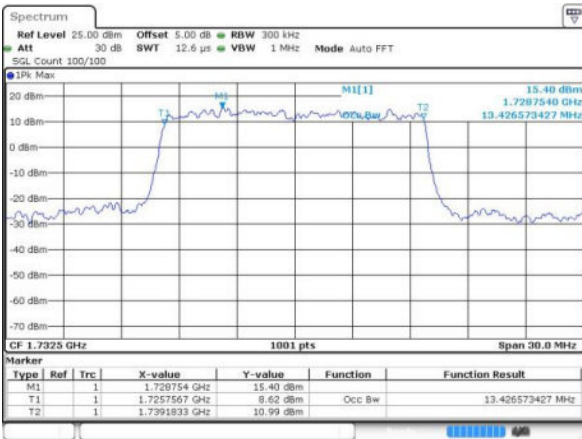

Middle Channel / 15MHz / QPSK

Date: 17 JUN 2016 12:23:19