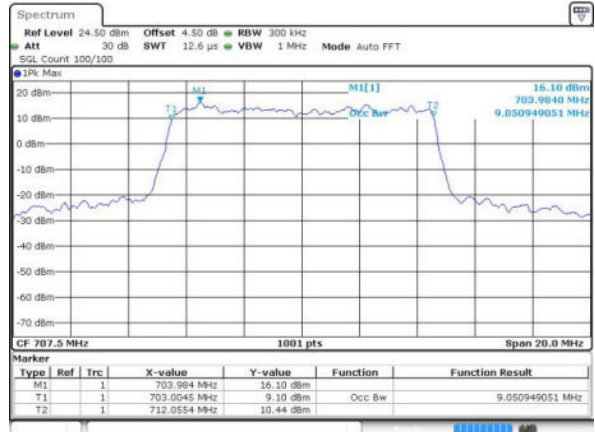

Date: 19 JUN 2016 23:21:06

Middle Channel / 5MHz / 16QAM

Date: 19 JUN 2016 23:21:37

Highest Channel / 5MHz / QPSK

Date: 19 JUN 2016 23:23:05

Highest Channel / 5MHz / 16QAM

Date: 19 JUN 2016 23:22:29

LTE Band 12

Lowest Channel / 10MHz / QPSK

Date: 19 JUN 2016 23:38:13

Lowest Channel / 10MHz / 16QAM

Date: 19 JUN 2016 23:35:48

Middle Channel / 10MHz / QPSK

Date: 19 JUN 2016 23:38:41

Middle Channel / 10MHz / 16QAM

Date: 19 JUN 2016 23:37:12

Highest Channel / 10MHz / QPSK

Date: 19 JUN 2016 23:38:43

Highest Channel / 10MHz / 16QAM

Date: 19 JUN 2016 23:37:56