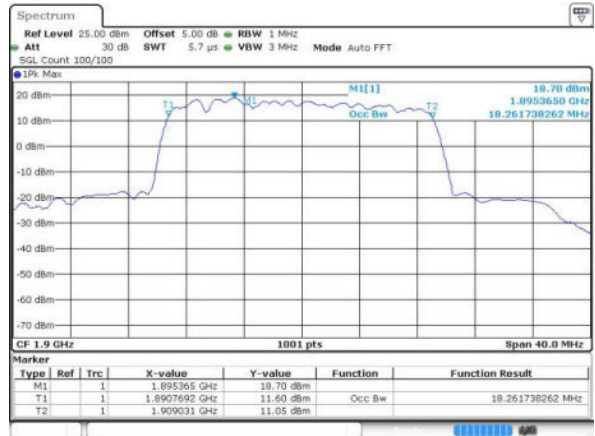

Date: 17 JUN 2016 10:36:22

Middle Channel / 20MHz / QPSK

Date: 17 JUN 2016 10:43:16

Middle Channel / 20MHz / 16QAM

Date: 17 JUN 2016 10:43:26

Highest Channel / 20MHz / QPSK

Date: 17 JUN 2016 10:45:49

Highest Channel / 20MHz / 16QAM