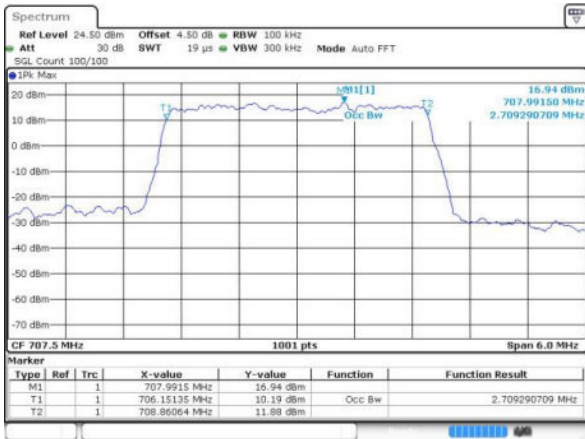

Middle Channel / 3MHz / QPSK

Date: 19 JUN 2016 23:05:33