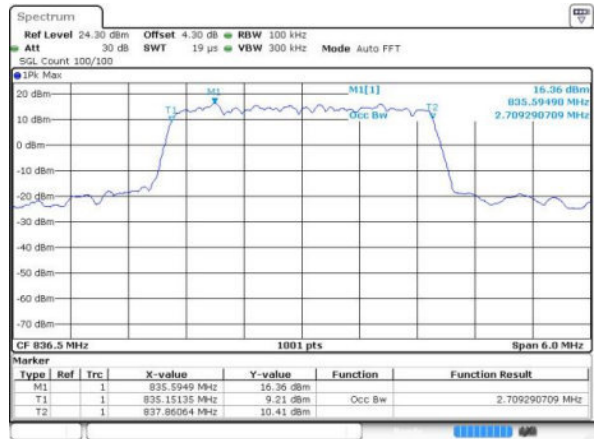

Date: 17 JUN 2016 14:23:39

Highest Channel / 1.4MHz / QPSK

Date: 17 JUN 2016 14:28:00

Highest Channel / 1.4MHz / 16QAM

Date: 17 JUN 2016 14:26:10

LTE Band 5

Lowest Channel / 3MHz / QPSK

Date: 17 JUN 2016 14:41:04

Lowest Channel / 3MHz / 16QAM

Date: 17 JUN 2016 14:41:14

Middle Channel / 3MHz / QPSK

Date: 17 JUN 2016 14:56:07

Middle Channel / 3MHz / 16QAM

Date: 17 JUN 2016 14:56:18

Highest Channel / 3MHz / QPSK

Date: 17 JUN 2016 14:58:39

Highest Channel / 3MHz / 16QAM

Date: 17 JUN 2016 14:58:49

LTE Band 5

Lowest Channel / 5MHz / QPSK

Date: 17 JUN 2016 15:13:42

Lowest Channel / 5MHz / 16QAM

Date: 17 JUN 2016 15:13:53

Middle Channel / 5MHz / QPSK