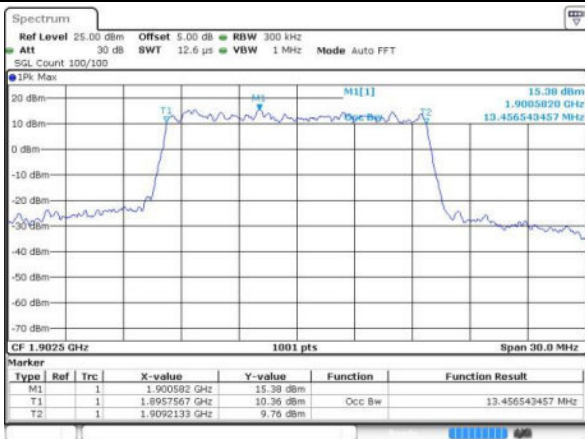

Highest Channel / 15MHz / QPSK

Date: 17 JUN 2016 10:29:07

Highest Channel / 15MHz / 16QAM

Date: 17 JUN 2016 10:29:18

LTE Band 2

Lowest Channel / 20MHz / QPSK

Date: 17 JUN 2016 10:36:12

Lowest Channel / 20MHz / 16QAM