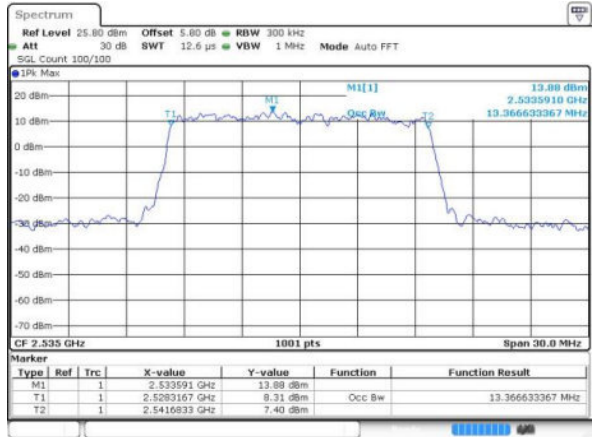

Middle Channel / 10MHz / 16QAM

Date: 20 JUN 2016 10:32:19

Highest Channel / 10MHz / QPSK

Date: 20 JUN 2016 10:33:00

Highest Channel / 10MHz / 16QAM

Date: 20 JUN 2016 10:33:21

LTE Band 7

Lowest Channel / 15MHz / QPSK

Date: 20 JUN 2016 10:48:38

Lowest Channel / 15MHz / 16QAM

Date: 20 JUN 2016 10:48:17

Middle Channel / 15MHz / QPSK

Date: 20 JUN 2016 10:48:59

Middle Channel / 15MHz / 16QAM

Date: 20 JUN 2016 10:49:20

Highest Channel / 15MHz / QPSK

Date: 20 JUN 2016 10:50:02

Highest Channel / 15MHz / 16QAM

Date: 20 JUN 2016 10:49:41

LTE Band 7

Lowest Channel / 20MHz / QPSK

Date: 20 JUN 2016 11:05:18

Lowest Channel / 20MHz / 16QAM

Date: 20 JUN 2016 11:04:57