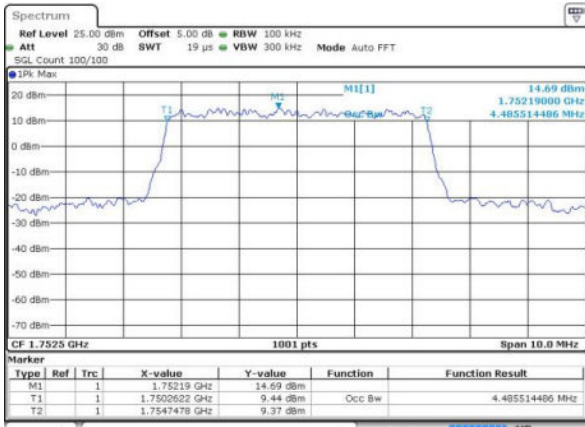

Date: 17 JUN 2016 13:49:59

Highest Channel / 3MHz / 16QAM

Date: 17 JUN 2016 11:36:00

LTE Band 4

Lowest Channel / 5MHz / QPSK

Date: 17 JUN 2016 11:42:54

Lowest Channel / 5MHz / 16QAM

Date: 17 JUN 2016 11:43:04

Middle Channel / 5MHz / QPSK

Date: 17 JUN 2016 11:49:58

Middle Channel / 5MHz / 16QAM

Date: 17 JUN 2016 11:50:08

Highest Channel / 5MHz / QPSK

Date: 17 JUN 2016 11:52:31

Highest Channel / 5MHz / 16QAM

Date: 17 JUN 2016 11:52:41