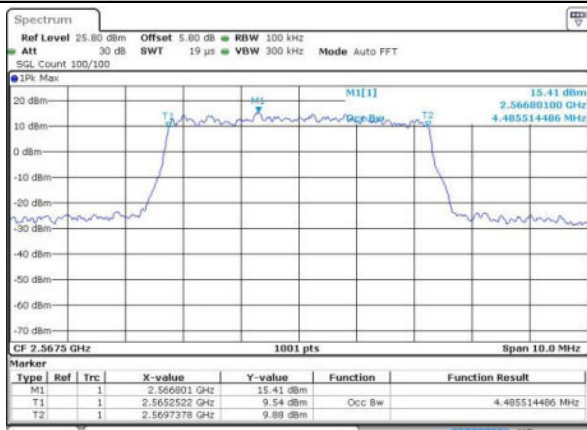

Highest Channel / 10MHz / QPSK

Date: 17 JUN 2016 17:34:47

Highest Channel / 10MHz / 16QAM

Date: 17 JUN 2016 17:34:24

LTE Band 7

Lowest Channel / 5MHz / QPSK

Date: 20 JUN 2016 10:14:56

Lowest Channel / 5MHz / 16QAM

Date: 20 JUN 2016 10:15:17

Middle Channel / 5MHz / QPSK

Date: 20 JUN 2016 10:15:59

Middle Channel / 5MHz / 16QAM

Date: 20 JUN 2016 10:15:38

Highest Channel / 5MHz / QPSK

Date: 20 JUN 2016 10:16:20

Highest Channel / 5MHz / 16QAM

Date: 20 JUN 2016 10:16:41

LTE Band 7

Lowest Channel / 10MHz / QPSK

Date: 20 JUN 2016 10:31:37

Lowest Channel / 10MHz / 16QAM

Date: 20 JUN 2016 10:31:58

Middle Channel / 10MHz / QPSK

Date: 20 JUN 2016 10:32:40