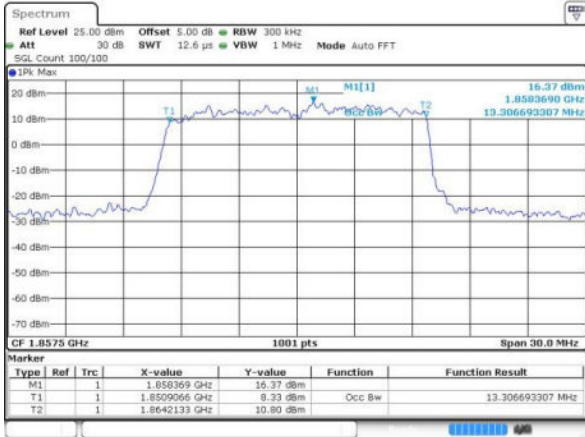

LTE Band 2

Lowest Channel / 15MHz / QPSK

Date: 17 JUN 2016 11:03:17