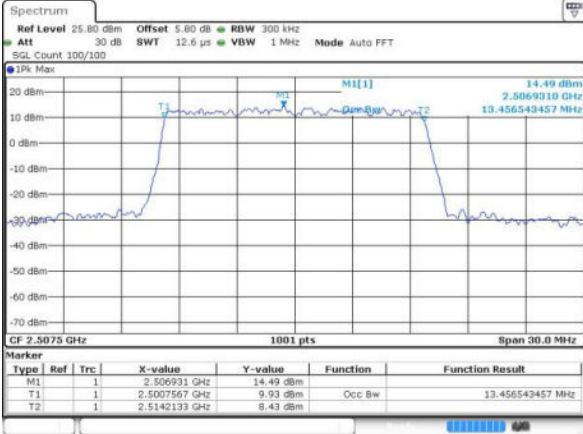

Middle Channel / 10MHz / 16QAM

Date: 20 JUN 2016 10:32:19

Highest Channel / 10MHz / QPSK

Date: 20 JUN 2016 10:33:00

Highest Channel / 10MHz / 16QAM

Date: 20 JUN 2016 10:33:21

LTE Band 7

Lowest Channel / 15MHz / QPSK