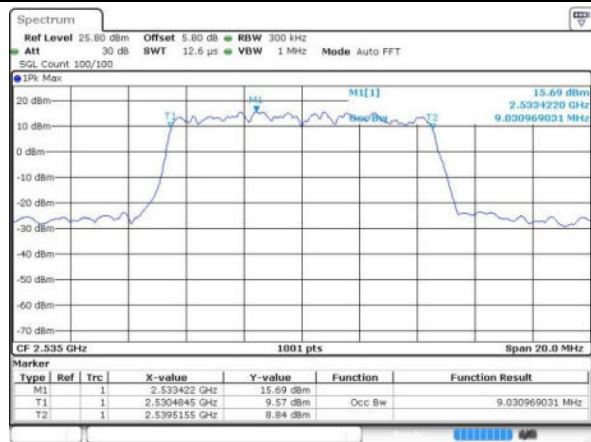

Date: 20 JUN 2016 10:16:41

LTE Band 7

Lowest Channel / 10MHz / QPSK

Date: 20 JUN 2016 10:31:37

Lowest Channel / 10MHz / 16QAM

Date: 20 JUN 2016 10:31:58

Middle Channel / 10MHz / QPSK

Date: 20 JUN 2016 10:32:40

Middle Channel / 10MHz / 16QAM

Date: 20 JUN 2016 10:32:19

Highest Channel / 10MHz / QPSK

Date: 20 JUN 2016 10:33:00

Highest Channel / 10MHz / 16QAM

Date: 20 JUN 2016 10:33:21

LTE Band 7

Lowest Channel / 15MHz / QPSK