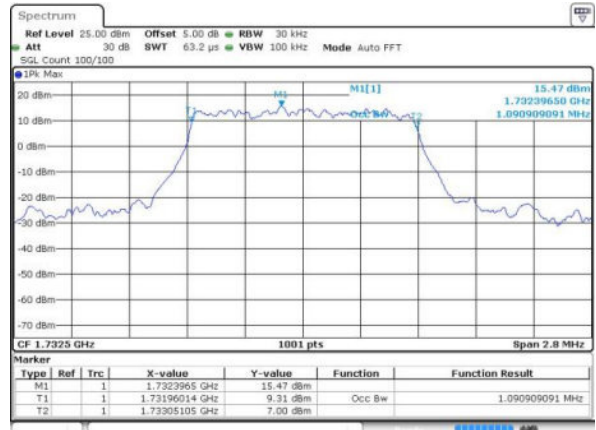

Date: 17 JUN 2016 10:45:59

LTE Band 4

Lowest Channel / 1.4MHz / QPSK

Date: 17 JUN 2016 13:48:50

Lowest Channel / 1.4MHz / 16QAM

Date: 17 JUN 2016 11:09:42

Middle Channel / 1.4MHz / QPSK

Date: 17 JUN 2016 11:16:36

Middle Channel / 1.4MHz / 16QAM

Date: 17 JUN 2016 11:16:47

Highest Channel / 1.4MHz / QPSK

Date: 17 JUN 2016 11:19:08

Highest Channel / 1.4MHz / 16QAM

Date: 17 JUN 2016 11:19:19

LTE Band 4

Lowest Channel / 3MHz / QPSK