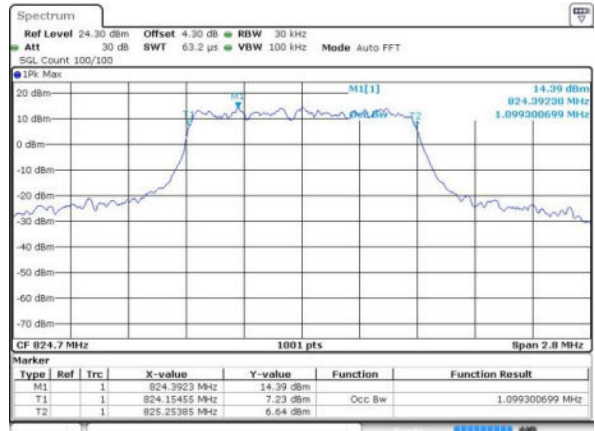

Lowest Channel / 1.4MHz / 16QAM

Date: 17 JUN 2016 14:02:07