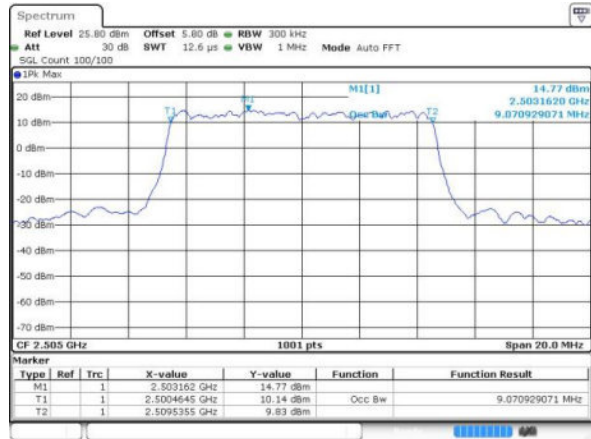

Date: 20 JUN 2016 10:16:41

LTE Band 7

Lowest Channel / 10MHz / QPSK

Date: 20 JUN 2016 10:31:37

Lowest Channel / 10MHz / 16QAM

Date: 20 JUN 2016 10:31:58

Middle Channel / 10MHz / QPSK

Date: 20 JUN 2016 10:32:40

Middle Channel / 10MHz / 16QAM

Date: 20 JUN 2016 10:32:19

Highest Channel / 10MHz / QPSK

Date: 20 JUN 2016 10:33:00

Highest Channel / 10MHz / 16QAM

Date: 20 JUN 2016 10:33:21

LTE Band 7

Lowest Channel / 15MHz / QPSK