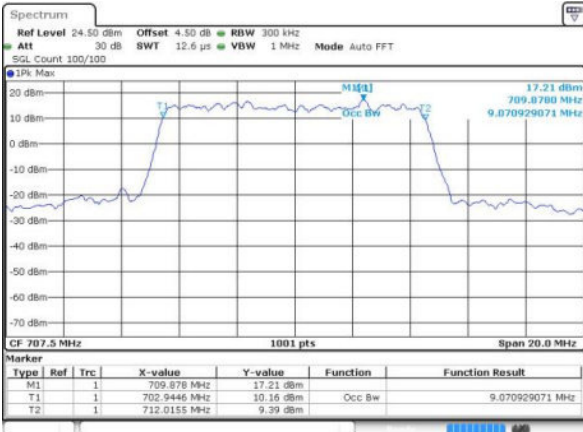

Date: 19 JUN 2016 23:21:06

Middle Channel / 5MHz / 16QAM

Date: 19 JUN 2016 23:21:37

Highest Channel / 5MHz / QPSK

Date: 19 JUN 2016 23:23:05

Highest Channel / 5MHz / 16QAM

Date: 19 JUN 2016 23:22:29

LTE Band 12

Lowest Channel / 10MHz / QPSK

Date: 19 JUN 2016 23:38:13

Lowest Channel / 10MHz / 16QAM

Date: 19 JUN 2016 23:35:48

Middle Channel / 10MHz / QPSK

Date: 19 JUN 2016 23:38:41

Middle Channel / 10MHz / 16QAM

Date: 19 JUN 2016 23:37:12

Highest Channel / 10MHz / QPSK

Date: 19 JUN 2016 23:38:43

Highest Channel / 10MHz / 16QAM

Date: 19 JUN 2016 23:37:56