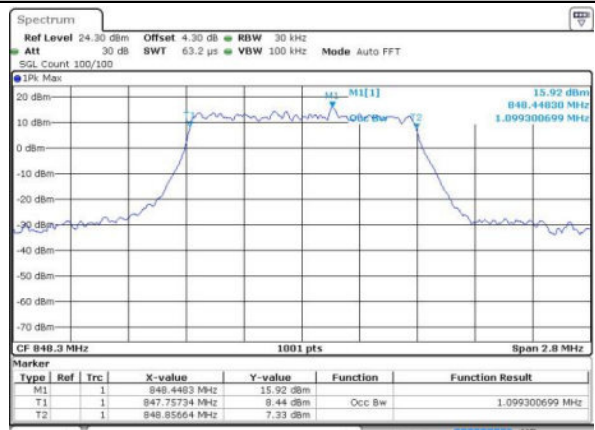

Date: 17 JUN 2016 12:40:00

Middle Channel / 20MHz / 16QAM

Date: 17 JUN 2016 12:40:11

Highest Channel / 20MHz / QPSK

Date: 17 JUN 2016 12:42:33

Highest Channel / 20MHz / 16QAM

Date: 17 JUN 2016 12:42:43

LTE Band 5

Lowest Channel / 1.4MHz / QPSK

Date: 17 JUN 2016 14:01:56

Lowest Channel / 1.4MHz / 16QAM

Date: 17 JUN 2016 14:02:07

Middle Channel / 1.4MHz / QPSK

Date: 17 JUN 2016 14:23:28

Middle Channel / 1.4MHz / 16QAM

Date: 17 JUN 2016 14:23:39

Highest Channel / 1.4MHz / QPSK

Date: 17 JUN 2016 14:28:00

Highest Channel / 1.4MHz / 16QAM

Date: 17 JUN 2016 14:26:10

LTE Band 5

Lowest Channel / 3MHz / QPSK

Date: 17 JUN 2016 14:41:04