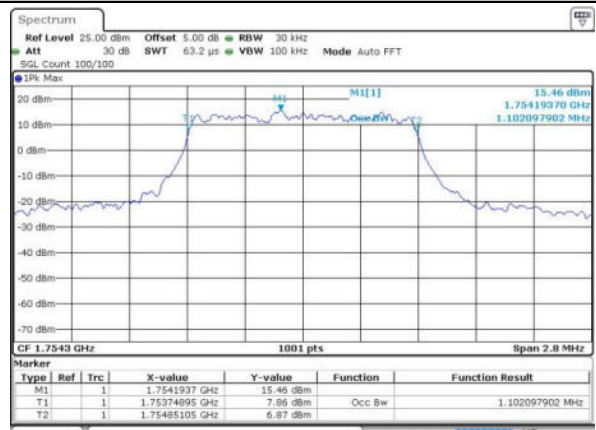

Date: 17 JUN 2016 10:45:59

LTE Band 4

Lowest Channel / 1.4MHz / QPSK

Date: 17 JUN 2016 13:48:50

Lowest Channel / 1.4MHz / 16QAM

Date: 17 JUN 2016 11:09:42

Middle Channel / 1.4MHz / QPSK

Date: 17 JUN 2016 11:16:36

Middle Channel / 1.4MHz / 16QAM

Date: 17 JUN 2016 11:16:47

Highest Channel / 1.4MHz / QPSK

Date: 17 JUN 2016 11:19:08

Highest Channel / 1.4MHz / 16QAM

Date: 17 JUN 2016 11:19:19

LTE Band 4

Lowest Channel / 3MHz / QPSK

Date: 17 JUN 2016 13:49:59

Highest Channel / 3MHz / 16QAM

Date: 17 JUN 2016 11:36:00

LTE Band 4

Lowest Channel / 5MHz / QPSK

Date: 17 JUN 2016 11:42:54

Lowest Channel / 5MHz / 16QAM

Date: 17 JUN 2016 11:43:04