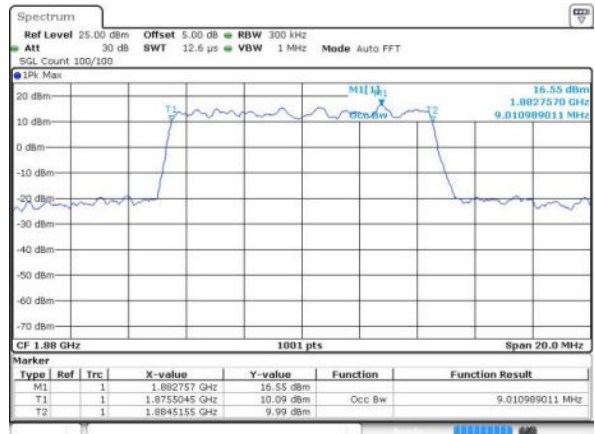

Highest Channel / 5MHz / 16QAM

Date: 17 JUN 2016 09:55:55

LTE Band 2

Lowest Channel / 10MHz / QPSK

Date: 17 JUN 2016 10:02:49

Lowest Channel / 10MHz / 16QAM

Date: 17 JUN 2016 10:02:59

Middle Channel / 10MHz / QPSK

Date: 17 JUN 2016 10:09:53

Middle Channel / 10MHz / 16QAM

Date: 17 JUN 2016 10:10:04

Highest Channel / 10MHz / QPSK

Date: 17 JUN 2016 10:12:26

Highest Channel / 10MHz / 16QAM

Date: 17 JUN 2016 10:12:36

LTE Band 2