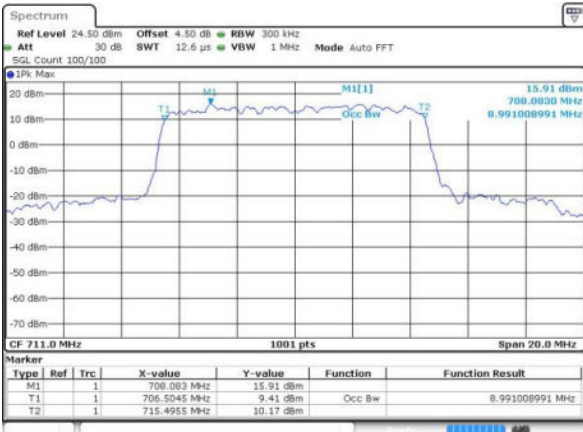

Date: 19 JUN 2016 23:21:06

Middle Channel / 5MHz / 16QAM

Date: 19 JUN 2016 23:21:37

Highest Channel / 5MHz / QPSK

Date: 19 JUN 2016 23:23:05

Highest Channel / 5MHz / 16QAM

Date: 19 JUN 2016 23:22:29

LTE Band 12

Lowest Channel / 10MHz / QPSK

Date: 19 JUN 2016 23:38:13

Lowest Channel / 10MHz / 16QAM

Date: 19 JUN 2016 23:35:48

Middle Channel / 10MHz / QPSK

Date: 19 JUN 2016 23:38:41

Middle Channel / 10MHz / 16QAM

Date: 19 JUN 2016 23:37:12

Highest Channel / 10MHz / QPSK

Date: 19 JUN 2016 23:38:43

Highest Channel / 10MHz / 16QAM

Date: 19 JUN 2016 23:37:56