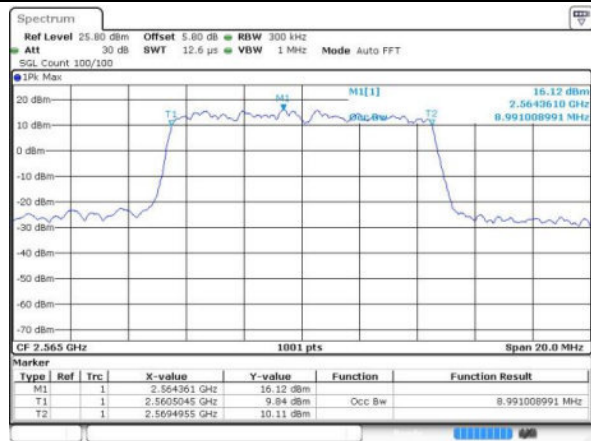

Middle Channel / 10MHz / 16QAM

Date: 20 JUN 2016 10:32:19

Highest Channel / 10MHz / QPSK

Date: 20 JUN 2016 10:33:00

Highest Channel / 10MHz / 16QAM

Date: 20 JUN 2016 10:33:21

LTE Band 7

Lowest Channel / 15MHz / QPSK