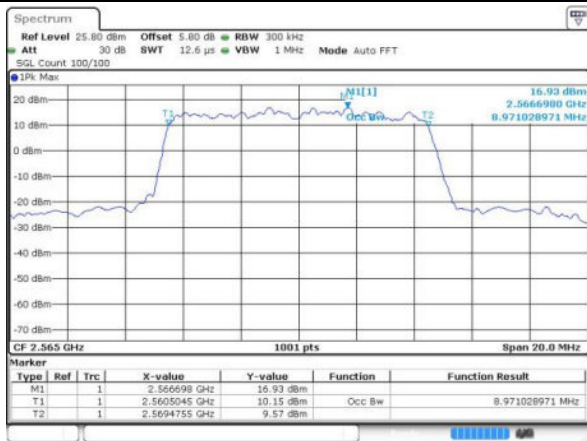

Date: 20 JUN 2016 10:16:41

LTE Band 7

Lowest Channel / 10MHz / QPSK

Date: 20 JUN 2016 10:31:37

Lowest Channel / 10MHz / 16QAM

Date: 20 JUN 2016 10:31:58

Middle Channel / 10MHz / QPSK

Date: 20 JUN 2016 10:32:40

Middle Channel / 10MHz / 16QAM

Date: 20 JUN 2016 10:32:19

Highest Channel / 10MHz / QPSK

Date: 20 JUN 2016 10:33:00

Highest Channel / 10MHz / 16QAM

Date: 20 JUN 2016 10:33:21

LTE Band 7

Lowest Channel / 15MHz / QPSK