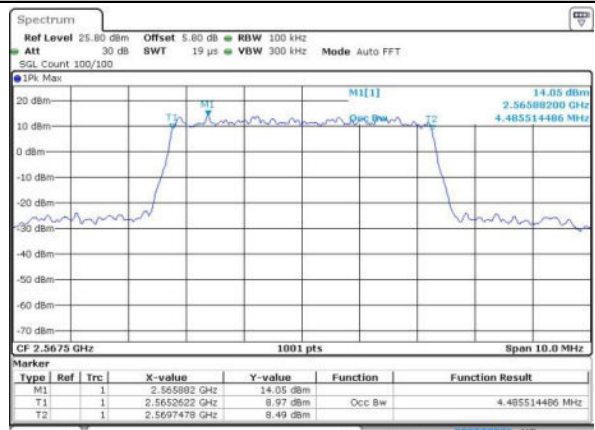

Highest Channel / 5MHz / 16QAM

Date: 20 JUN 2016 10:16:41