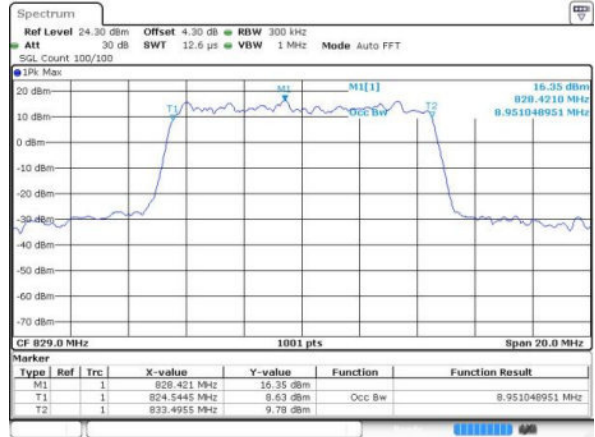

Lowest Channel / 10MHz / 16QAM

Date: 17 JUN 2016 17:32:16