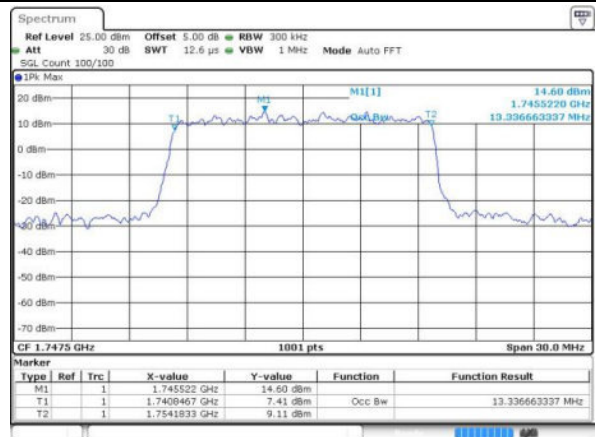

Date: 17 JUN 2016 12:06:49

Highest Channel / 10MHz / QPSK

Date: 17 JUN 2016 12:09:11

Highest Channel / 10MHz / 16QAM

Date: 17 JUN 2016 12:09:21

LTE Band 4

Lowest Channel / 15MHz / QPSK

Date: 17 JUN 2016 12:16:15

Lowest Channel / 15MHz / 16QAM

Date: 17 JUN 2016 12:16:26

Middle Channel / 15MHz / QPSK

Date: 17 JUN 2016 12:23:19

Middle Channel / 15MHz / 16QAM

Date: 17 JUN 2016 12:23:30

Highest Channel / 15MHz / QPSK

Date: 17 JUN 2016 12:25:52

Highest Channel / 15MHz / 16QAM

Date: 17 JUN 2016 12:26:02

LTE Band 4

Lowest Channel / 20MHz / QPSK

Date: 17 JUN 2016 12:32:56

Lowest Channel / 20MHz / 16QAM

Date: 17 JUN 2016 12:33:06

Middle Channel / 20MHz / QPSK