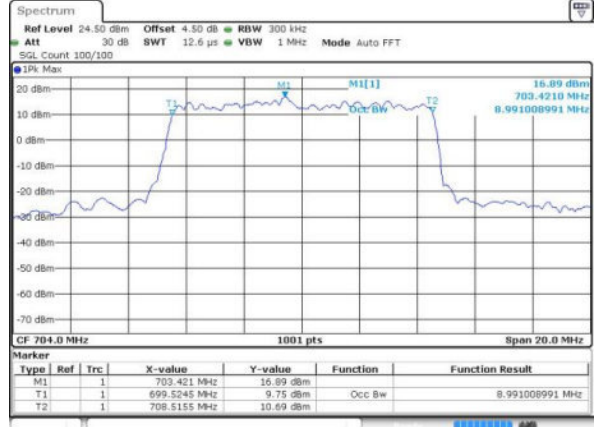

Highest Channel / 3MHz / 16QAM

Date: 19 JUN 2016 23:07:18

LTE Band 12

Lowest Channel / 5MHz / QPSK

Date: 19 JUN 2016 23:20:34

Lowest Channel / 5MHz / 16QAM

Date: 19 JUN 2016 23:19:31

Middle Channel / 5MHz / QPSK

Date: 19 JUN 2016 23:21:06

Middle Channel / 5MHz / 16QAM

Date: 19 JUN 2016 23:21:37

Highest Channel / 5MHz / QPSK

Date: 19 JUN 2016 23:23:05

Highest Channel / 5MHz / 16QAM

Date: 19 JUN 2016 23:22:29

LTE Band 12

Lowest Channel / 10MHz / QPSK

Date: 19 JUN 2016 23:38:13

Lowest Channel / 10MHz / 16QAM

Date: 19 JUN 2016 23:35:48

Middle Channel / 10MHz / QPSK

Date: 19 JUN 2016 23:38:41

Middle Channel / 10MHz / 16QAM

Date: 19 JUN 2016 23:37:12