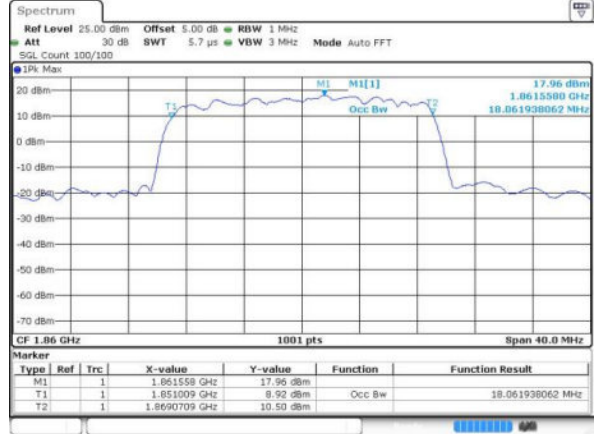

Highest Channel / 15MHz / QPSK

Date: 17 JUN 2016 10:29:07

Highest Channel / 15MHz / 16QAM

Date: 17 JUN 2016 10:29:18

LTE Band 2

Lowest Channel / 20MHz / QPSK

Date: 17 JUN 2016 10:36:12

Lowest Channel / 20MHz / 16QAM