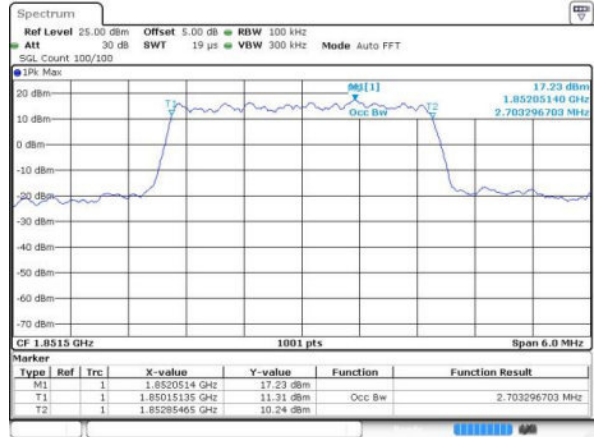

LTE Band 2

Lowest Channel / 3MHz / QPSK

Date: 17 JUN 2016 09:25:49

Lowest Channel / 3MHz / 16QAM

Date: 17 JUN 2016 09:25:59

Middle Channel / 3MHz / QPSK

Date: 17 JUN 2016 09:36:30

Middle Channel / 3MHz / 16QAM

Date: 17 JUN 2016 09:36:41

Highest Channel / 3MHz / QPSK

Date: 17 JUN 2016 09:39:03

Highest Channel / 3MHz / 16QAM

Date: 17 JUN 2016 09:39:13

LTE Band 2

Lowest Channel / 5MHz / QPSK

Date: 17 JUN 2016 09:46:07