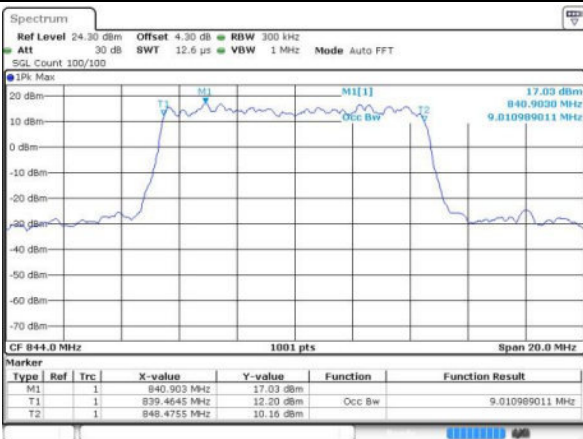

Date: 17 JUN 2016 15:28:46

Middle Channel / 5MHz / 16QAM

Date: 17 JUN 2016 15:28:56

Highest Channel / 5MHz / QPSK

Date: 17 JUN 2016 15:31:17

Highest Channel / 5MHz / 16QAM

Date: 17 JUN 2016 15:31:28

LTE Band 5

Lowest Channel / 10MHz / QPSK

Date: 17 JUN 2016 17:33:15

Lowest Channel / 10MHz / 16QAM

Date: 17 JUN 2016 17:32:16

Middle Channel / 10MHz / QPSK

Date: 17 JUN 2016 17:33:27

Middle Channel / 10MHz / 16QAM

Date: 17 JUN 2016 17:33:50

Highest Channel / 10MHz / QPSK

Date: 17 JUN 2016 17:34:47

Highest Channel / 10MHz / 16QAM

Date: 17 JUN 2016 17:34:24

LTE Band 7

Lowest Channel / 5MHz / QPSK

Date: 20 JUN 2016 10:14:56

Lowest Channel / 5MHz / 16QAM