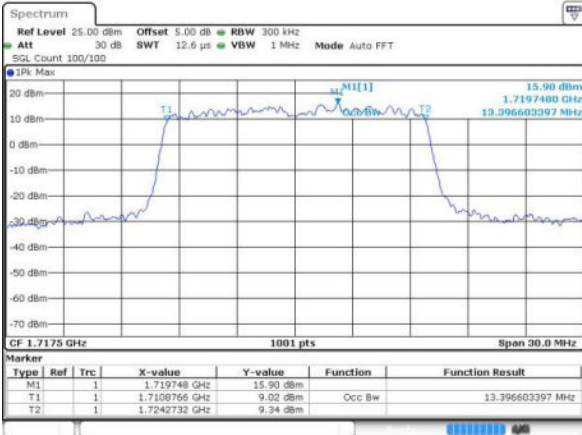

Date: 17 JUN 2016 12:06:49

Highest Channel / 10MHz / QPSK

Date: 17 JUN 2016 12:09:11

Highest Channel / 10MHz / 16QAM

Date: 17 JUN 2016 12:09:21

LTE Band 4

Lowest Channel / 15MHz / QPSK

Date: 17 JUN 2016 12:16:15