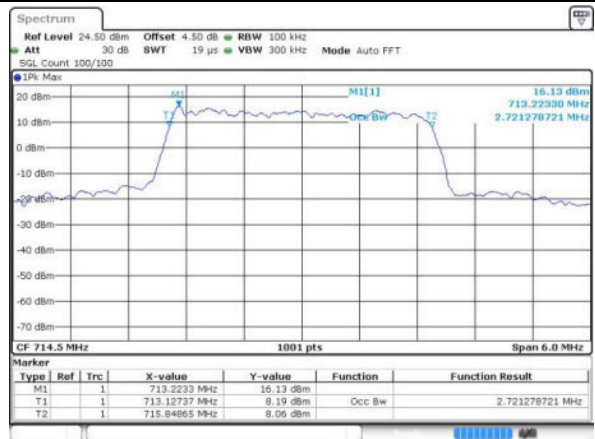

Date: 19 JUN 2016 22:06:21

Highest Channel / 1.4MHz / QPSK

Date: 19 JUN 2016 22:07:05

Highest Channel / 1.4MHz / 16QAM

Date: 19 JUN 2016 22:07:27

LTE Band 12

Lowest Channel / 3MHz / QPSK

Date: 19 JUN 2016 23:02:58

Lowest Channel / 3MHz / 16QAM

Date: 19 JUN 2016 23:04:36

Middle Channel / 3MHz / QPSK

Date: 19 JUN 2016 23:05:33

Middle Channel / 3MHz / 16QAM

Date: 19 JUN 2016 23:05:03

Highest Channel / 3MHz / QPSK

Date: 19 JUN 2016 23:06:29

Highest Channel / 3MHz / 16QAM

Date: 19 JUN 2016 23:07:18

LTE Band 12

Lowest Channel / 5MHz / QPSK

Date: 19 JUN 2016 23:20:34

Lowest Channel / 5MHz / 16QAM

Date: 19 JUN 2016 23:19:31

Middle Channel / 5MHz / QPSK