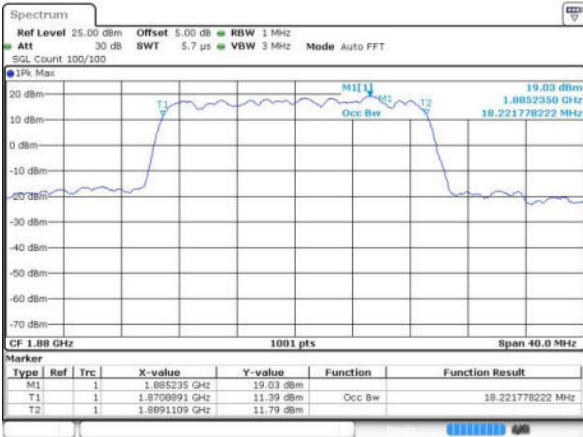

Middle Channel / 20MHz / QPSK

Date: 17 JUN 2016 10:43:16