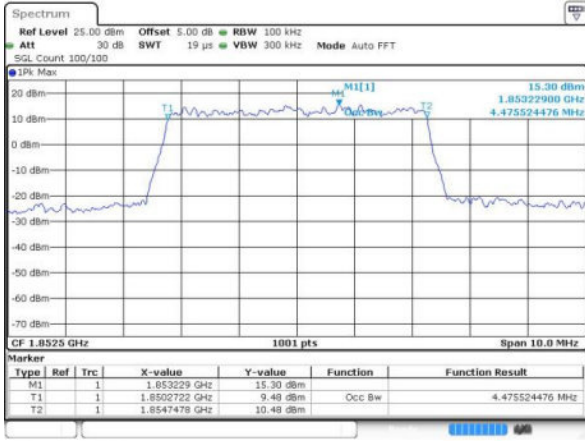

Date: 17 JUN 2016 09:36:41

Highest Channel / 3MHz / QPSK

Date: 17 JUN 2016 09:39:03

Highest Channel / 3MHz / 16QAM

Date: 17 JUN 2016 09:39:13

LTE Band 2

Lowest Channel / 5MHz / QPSK

Date: 17 JUN 2016 09:46:07