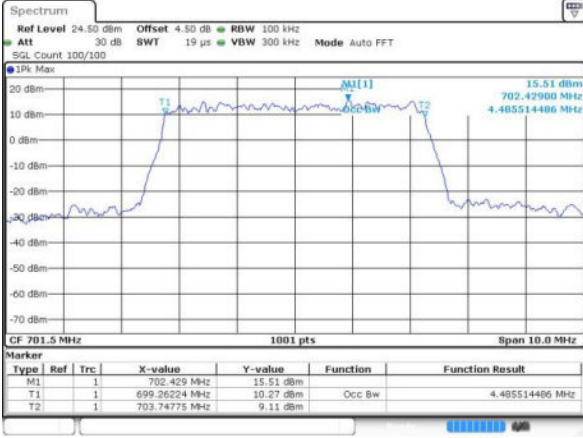

Highest Channel / 3MHz / 16QAM

Date: 19 JUN 2016 23:07:18

LTE Band 12

Lowest Channel / 5MHz / QPSK

Date: 19 JUN 2016 23:20:34

Lowest Channel / 5MHz / 16QAM

Date: 19 JUN 2016 23:19:31

Middle Channel / 5MHz / QPSK