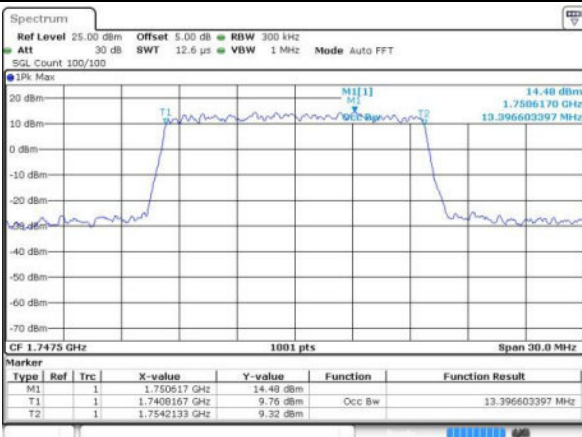

Date: 17 JUN 2016 12:06:49

Highest Channel / 10MHz / QPSK

Date: 17 JUN 2016 12:09:11

Highest Channel / 10MHz / 16QAM

Date: 17 JUN 2016 12:09:21

LTE Band 4

Lowest Channel / 15MHz / QPSK

Date: 17 JUN 2016 12:16:15

Lowest Channel / 15MHz / 16QAM

Date: 17 JUN 2016 12:16:26

Middle Channel / 15MHz / QPSK

Date: 17 JUN 2016 12:23:19

Middle Channel / 15MHz / 16QAM

Date: 17 JUN 2016 12:23:30

Highest Channel / 15MHz / QPSK

Date: 17 JUN 2016 12:25:52

Highest Channel / 15MHz / 16QAM

Date: 17 JUN 2016 12:26:02

LTE Band 4

Lowest Channel / 20MHz / QPSK

Date: 17 JUN 2016 12:32:56

Lowest Channel / 20MHz / 16QAM

Date: 17 JUN 2016 12:33:06

Middle Channel / 20MHz / QPSK