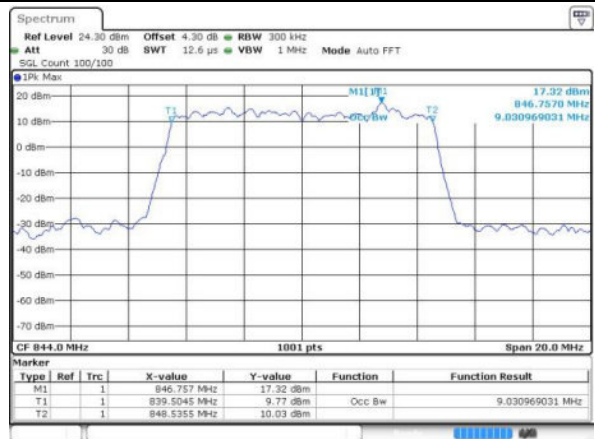

Lowest Channel / 10MHz / QPSK

Date: 17 JUN 2016 17:33:15

Lowest Channel / 10MHz / 16QAM

Date: 17 JUN 2016 17:32:16

Middle Channel / 10MHz / QPSK

Date: 17 JUN 2016 17:33:27

Middle Channel / 10MHz / 16QAM

Date: 17 JUN 2016 17:33:50

Highest Channel / 10MHz / QPSK

Date: 17 JUN 2016 17:34:47

Highest Channel / 10MHz / 16QAM

Date: 17 JUN 2016 17:34:24

LTE Band 7

Lowest Channel / 5MHz / QPSK

Date: 20 JUN 2016 10:14:56

Lowest Channel / 5MHz / 16QAM