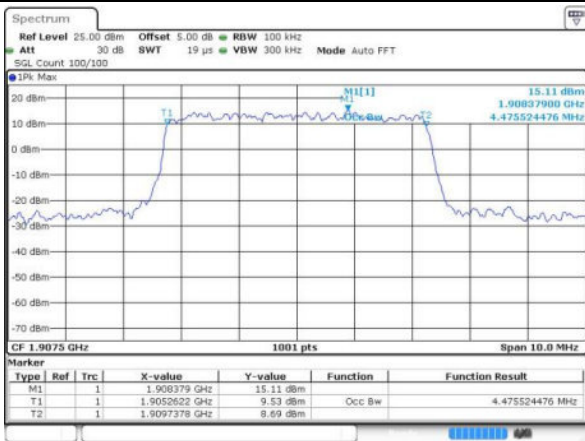

Lowest Channel / 5MHz / 16QAM

Date: 17 JUN 2016 09:46:18

Middle Channel / 5MHz / QPSK

Date: 17 JUN 2016 09:53:12

Middle Channel / 5MHz / 16QAM

Date: 17 JUN 2016 09:53:23

Highest Channel / 5MHz / QPSK

Date: 17 JUN 2016 09:55:45