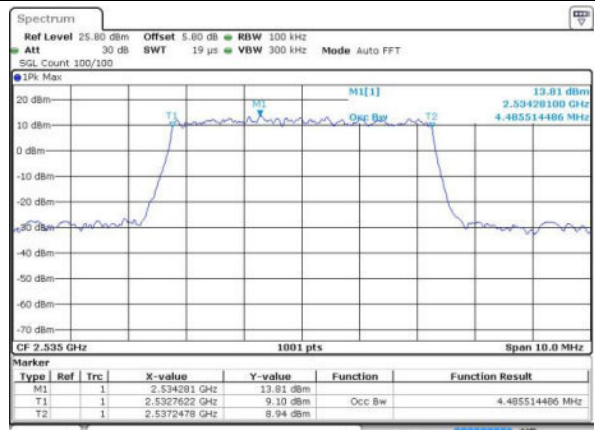

Middle Channel / 5MHz / 16QAM

Date: 20 JUN 2016 10:15:38