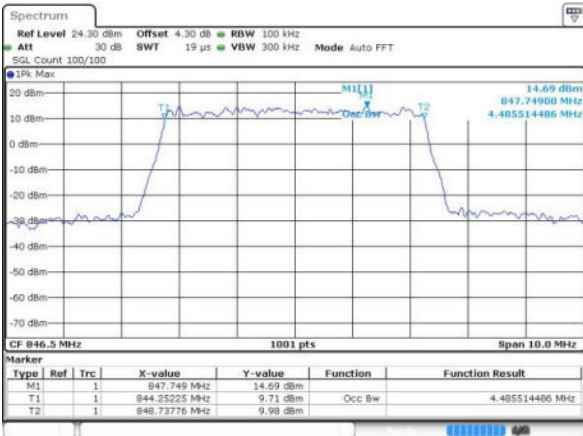

Highest Channel / 3MHz / 16QAM

Date: 17 JUN 2016 14:58:49

LTE Band 5

Lowest Channel / 5MHz / QPSK

Date: 17 JUN 2016 15:13:42

Lowest Channel / 5MHz / 16QAM

Date: 17 JUN 2016 15:13:53

Middle Channel / 5MHz / QPSK

Date: 17 JUN 2016 15:28:46

Middle Channel / 5MHz / 16QAM

Date: 17 JUN 2016 15:28:56

Highest Channel / 5MHz / QPSK

Date: 17 JUN 2016 15:31:17

Highest Channel / 5MHz / 16QAM

Date: 17 JUN 2016 15:31:28

LTE Band 5