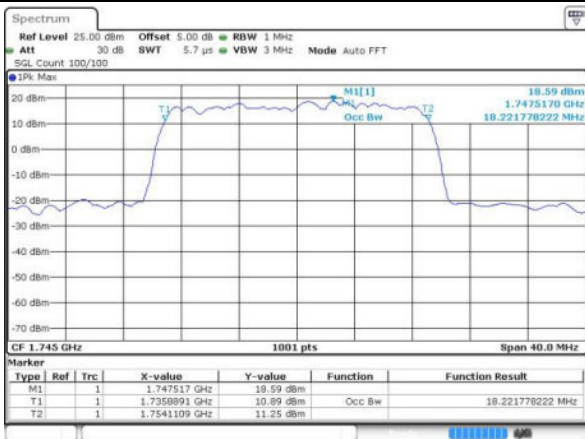

Highest Channel / 15MHz / 16QAM

Date: 17 JUN 2016 12:26:02

LTE Band 4

Lowest Channel / 20MHz / QPSK

Date: 17 JUN 2016 12:32:56

Lowest Channel / 20MHz / 16QAM

Date: 17 JUN 2016 12:33:06

Middle Channel / 20MHz / QPSK

Date: 17 JUN 2016 12:40:00

Middle Channel / 20MHz / 16QAM

Date: 17 JUN 2016 12:40:11

Highest Channel / 20MHz / QPSK

Date: 17 JUN 2016 12:42:33

Highest Channel / 20MHz / 16QAM

Date: 17 JUN 2016 12:42:43

LTE Band 5