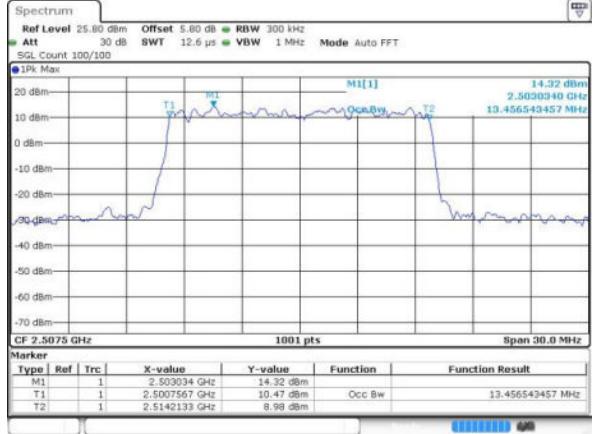

Lowest Channel / 15MHz / 16QAM

Date: 20 JUN 2016 10:48:17