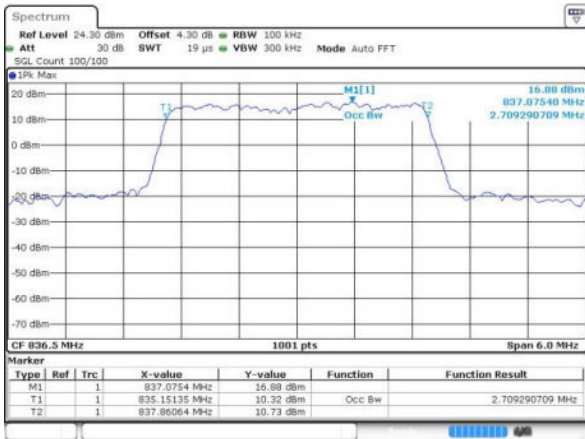

Middle Channel / 3MHz / QPSK

Date: 17 JUN 2016 14:56:07