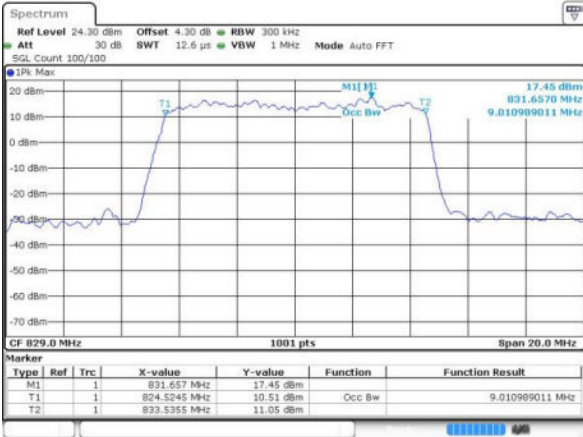

LTE Band 5

Lowest Channel / 10MHz / QPSK

Date: 17 JUN 2016 17:33:15