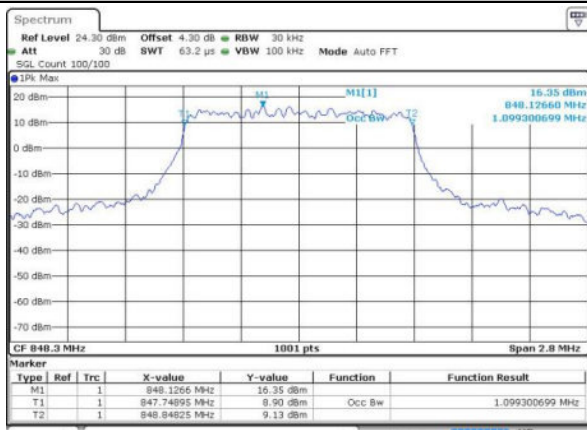

Date: 17 JUN 2016 12:40:00

Middle Channel / 20MHz / 16QAM

Date: 17 JUN 2016 12:40:11

Highest Channel / 20MHz / QPSK

Date: 17 JUN 2016 12:42:33

Highest Channel / 20MHz / 16QAM

Date: 17 JUN 2016 12:42:43

LTE Band 5

Lowest Channel / 1.4MHz / QPSK

Date: 17 JUN 2016 14:01:56

Lowest Channel / 1.4MHz / 16QAM

Date: 17 JUN 2016 14:02:07

Middle Channel / 1.4MHz / QPSK

Date: 17 JUN 2016 14:23:28

Middle Channel / 1.4MHz / 16QAM

Date: 17 JUN 2016 14:23:39

Highest Channel / 1.4MHz / QPSK

Date: 17 JUN 2016 14:28:00

Highest Channel / 1.4MHz / 16QAM

Date: 17 JUN 2016 14:26:10

LTE Band 5

Lowest Channel / 3MHz / QPSK

Date: 17 JUN 2016 14:41:04