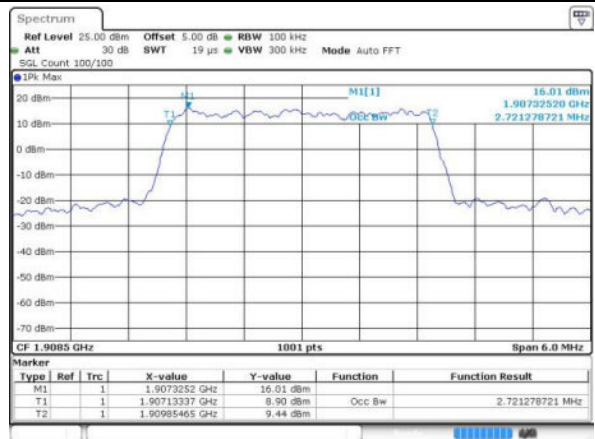

LTE Band 2

Lowest Channel / 3MHz / QPSK

Date: 17 JUN 2016 09:25:49

Lowest Channel / 3MHz / 16QAM

Date: 17 JUN 2016 09:25:59

Middle Channel / 3MHz / QPSK

Date: 17 JUN 2016 09:36:30

Middle Channel / 3MHz / 16QAM

Date: 17 JUN 2016 09:36:41

Highest Channel / 3MHz / QPSK

Date: 17 JUN 2016 09:39:03

Highest Channel / 3MHz / 16QAM

Date: 17 JUN 2016 09:39:13

LTE Band 2

Lowest Channel / 5MHz / QPSK

Date: 17 JUN 2016 09:46:07