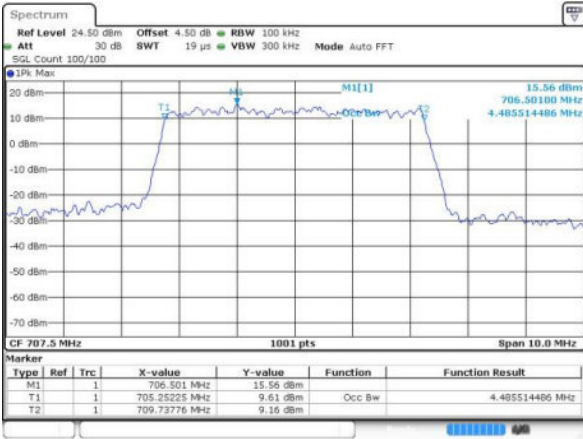

Highest Channel / 3MHz / 16QAM

Date: 19 JUN 2016 23:07:18

LTE Band 12

Lowest Channel / 5MHz / QPSK

Date: 19 JUN 2016 23:20:34

Lowest Channel / 5MHz / 16QAM

Date: 19 JUN 2016 23:19:31

Middle Channel / 5MHz / QPSK

Date: 19 JUN 2016 23:21:06

Middle Channel / 5MHz / 16QAM

Date: 19 JUN 2016 23:21:37

Highest Channel / 5MHz / QPSK

Date: 19 JUN 2016 23:23:05

Highest Channel / 5MHz / 16QAM

Date: 19 JUN 2016 23:22:29

LTE Band 12