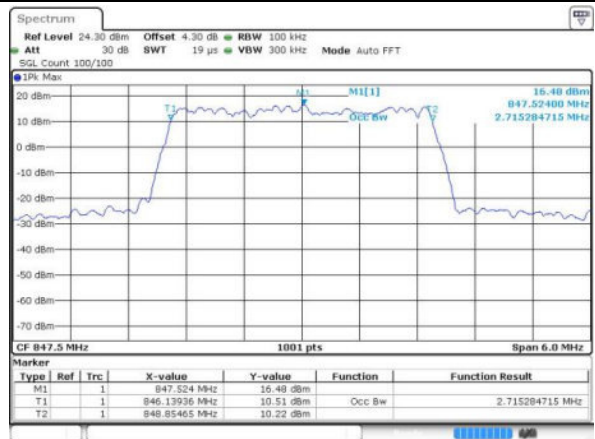

Date: 17 JUN 2016 14:23:39

Highest Channel / 1.4MHz / QPSK

Date: 17 JUN 2016 14:28:00

Highest Channel / 1.4MHz / 16QAM

Date: 17 JUN 2016 14:26:10

LTE Band 5

Lowest Channel / 3MHz / QPSK

Date: 17 JUN 2016 14:41:04

Lowest Channel / 3MHz / 16QAM

Date: 17 JUN 2016 14:41:14

Middle Channel / 3MHz / QPSK

Date: 17 JUN 2016 14:56:07

Middle Channel / 3MHz / 16QAM

Date: 17 JUN 2016 14:56:18

Highest Channel / 3MHz / QPSK

Date: 17 JUN 2016 14:58:39

Highest Channel / 3MHz / 16QAM

Date: 17 JUN 2016 14:58:49

LTE Band 5

Lowest Channel / 5MHz / QPSK

Date: 17 JUN 2016 15:13:42

Lowest Channel / 5MHz / 16QAM

Date: 17 JUN 2016 15:13:53

Middle Channel / 5MHz / QPSK