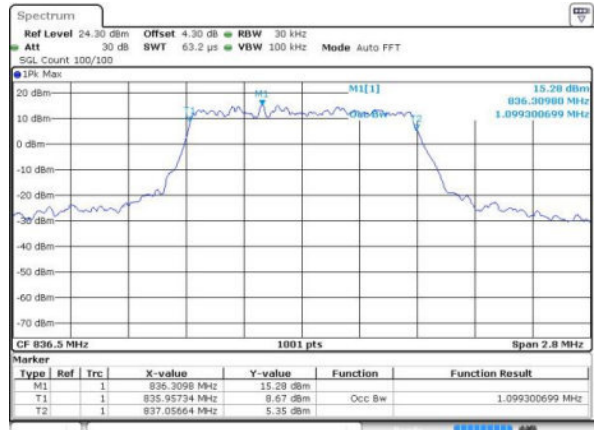

Date: 17 JUN 2016 12:40:00

Middle Channel / 20MHz / 16QAM

Date: 17 JUN 2016 12:40:11

Highest Channel / 20MHz / QPSK

Date: 17 JUN 2016 12:42:33

Highest Channel / 20MHz / 16QAM

Date: 17 JUN 2016 12:42:43

LTE Band 5

Lowest Channel / 1.4MHz / QPSK

Date: 17 JUN 2016 14:01:56

Lowest Channel / 1.4MHz / 16QAM

Date: 17 JUN 2016 14:02:07

Middle Channel / 1.4MHz / QPSK

Date: 17 JUN 2016 14:23:28

Middle Channel / 1.4MHz / 16QAM

Date: 17 JUN 2016 14:23:39

Highest Channel / 1.4MHz / QPSK

Date: 17 JUN 2016 14:28:00

Highest Channel / 1.4MHz / 16QAM

Date: 17 JUN 2016 14:26:10

LTE Band 5

Lowest Channel / 3MHz / QPSK

Date: 17 JUN 2016 14:41:04