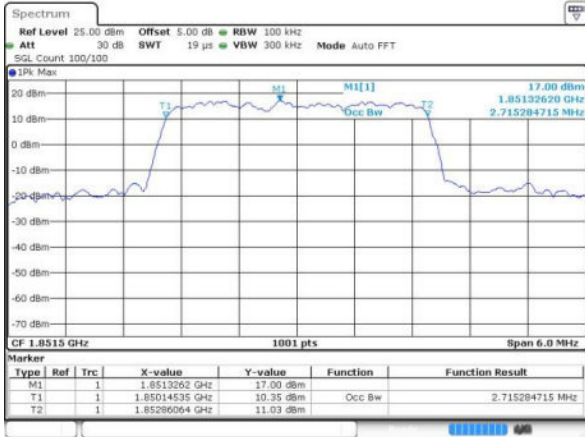

LTE Band 2

Lowest Channel / 3MHz / QPSK

Date: 17 JUN 2016 09:25:49

Lowest Channel / 3MHz / 16QAM

Date: 17 JUN 2016 09:25:59

Middle Channel / 3MHz / QPSK

Date: 17 JUN 2016 09:36:30

Middle Channel / 3MHz / 16QAM

Date: 17 JUN 2016 09:36:41

Highest Channel / 3MHz / QPSK

Date: 17 JUN 2016 09:39:03

Highest Channel / 3MHz / 16QAM

Date: 17 JUN 2016 09:39:13

LTE Band 2

Lowest Channel / 5MHz / QPSK

Date: 17 JUN 2016 09:46:07