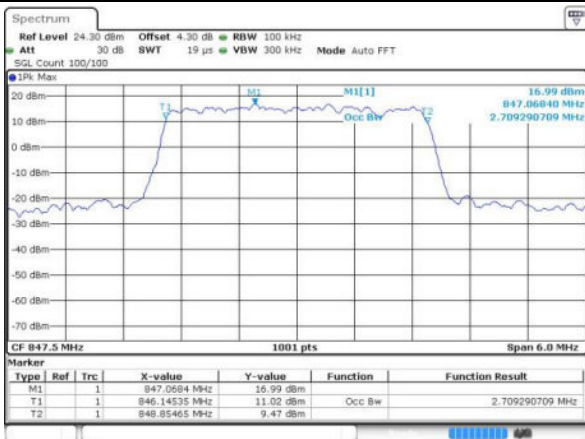

Date: 17 JUN 2016 14:23:39

Highest Channel / 1.4MHz / QPSK

Date: 17 JUN 2016 14:28:00

Highest Channel / 1.4MHz / 16QAM

Date: 17 JUN 2016 14:26:10

LTE Band 5

Lowest Channel / 3MHz / QPSK

Date: 17 JUN 2016 14:41:04

Lowest Channel / 3MHz / 16QAM

Date: 17 JUN 2016 14:41:14

Middle Channel / 3MHz / QPSK

Date: 17 JUN 2016 14:56:07

Middle Channel / 3MHz / 16QAM

Date: 17 JUN 2016 14:56:18

Highest Channel / 3MHz / QPSK

Date: 17 JUN 2016 14:58:39

Highest Channel / 3MHz / 16QAM

Date: 17 JUN 2016 14:58:49

LTE Band 5

Lowest Channel / 5MHz / QPSK

Date: 17 JUN 2016 15:13:42

Lowest Channel / 5MHz / 16QAM

Date: 17 JUN 2016 15:13:53

Middle Channel / 5MHz / QPSK