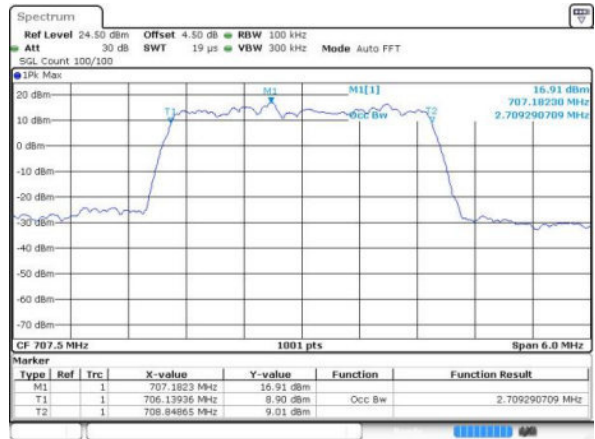

Date: 19 JUN 2016 22:06:21

Highest Channel / 1.4MHz / QPSK

Date: 19 JUN 2016 22:07:05

Highest Channel / 1.4MHz / 16QAM

Date: 19 JUN 2016 22:07:27

LTE Band 12

Lowest Channel / 3MHz / QPSK

Date: 19 JUN 2016 23:02:58

Lowest Channel / 3MHz / 16QAM

Date: 19 JUN 2016 23:04:36

Middle Channel / 3MHz / QPSK

Date: 19 JUN 2016 23:05:33

Middle Channel / 3MHz / 16QAM

Date: 19 JUN 2016 23:05:03

Highest Channel / 3MHz / QPSK

Date: 19 JUN 2016 23:06:29

Highest Channel / 3MHz / 16QAM

Date: 19 JUN 2016 23:07:18

LTE Band 12

Lowest Channel / 5MHz / QPSK

Date: 19 JUN 2016 23:20:34

Lowest Channel / 5MHz / 16QAM

Date: 19 JUN 2016 23:19:31

Middle Channel / 5MHz / QPSK