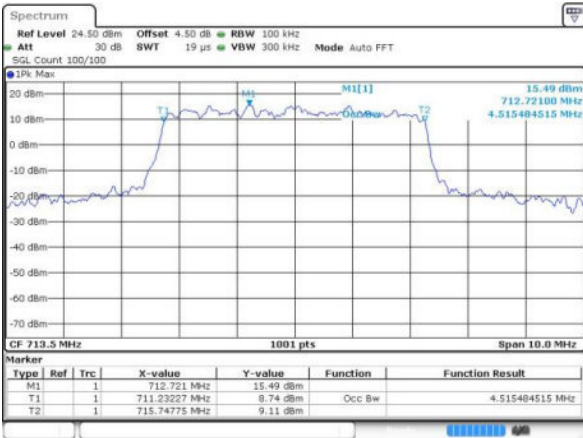

Highest Channel / 3MHz / 16QAM

Date: 19 JUN 2016 23:07:18

LTE Band 12

Lowest Channel / 5MHz / QPSK

Date: 19 JUN 2016 23:20:34

Lowest Channel / 5MHz / 16QAM

Date: 19 JUN 2016 23:19:31

Middle Channel / 5MHz / QPSK

Date: 19 JUN 2016 23:21:06

Middle Channel / 5MHz / 16QAM

Date: 19 JUN 2016 23:21:37

Highest Channel / 5MHz / QPSK

Date: 19 JUN 2016 23:23:05

Highest Channel / 5MHz / 16QAM

Date: 19 JUN 2016 23:22:29

LTE Band 12