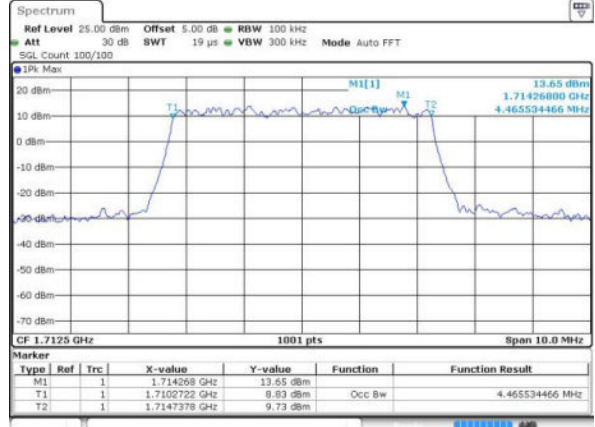

Date: 17 JUN 2016 13:49:59

Highest Channel / 3MHz / 16QAM

Date: 17 JUN 2016 11:36:00

LTE Band 4

Lowest Channel / 5MHz / QPSK

Date: 17 JUN 2016 11:42:54

Lowest Channel / 5MHz / 16QAM

Date: 17 JUN 2016 11:43:04