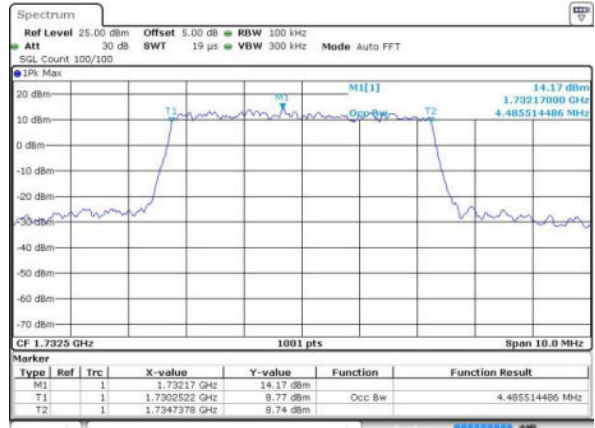

Middle Channel / 5MHz / 16QAM

Date: 17 JUN 2016 11:50:08