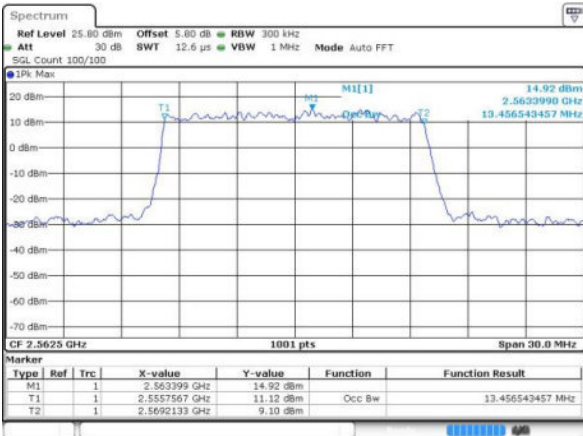

Middle Channel / 10MHz / 16QAM

Date: 20 JUN 2016 10:32:19

Highest Channel / 10MHz / QPSK

Date: 20 JUN 2016 10:33:00

Highest Channel / 10MHz / 16QAM

Date: 20 JUN 2016 10:33:21

LTE Band 7

Lowest Channel / 15MHz / QPSK

Date: 20 JUN 2016 10:48:38

Lowest Channel / 15MHz / 16QAM

Date: 20 JUN 2016 10:48:17

Middle Channel / 15MHz / QPSK

Date: 20 JUN 2016 10:48:59

Middle Channel / 15MHz / 16QAM

Date: 20 JUN 2016 10:49:20

Highest Channel / 15MHz / QPSK

Date: 20 JUN 2016 10:50:02

Highest Channel / 15MHz / 16QAM

Date: 20 JUN 2016 10:49:41

LTE Band 7

Lowest Channel / 20MHz / QPSK

Date: 20 JUN 2016 11:05:18

Lowest Channel / 20MHz / 16QAM

Date: 20 JUN 2016 11:04:57