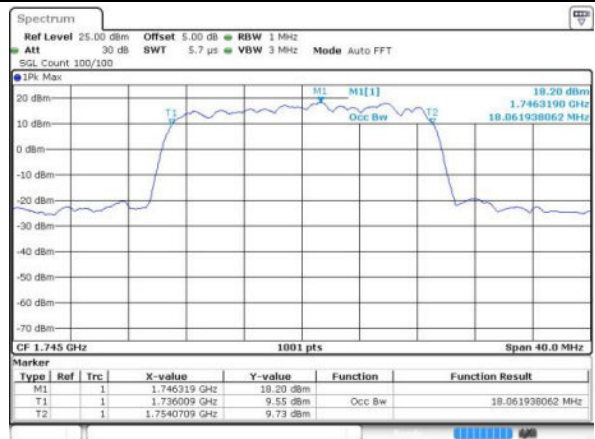

Date: 17 JUN 2016 12:40:00

Middle Channel / 20MHz / 16QAM

Date: 17 JUN 2016 12:40:11

Highest Channel / 20MHz / QPSK

Date: 17 JUN 2016 12:42:33

Highest Channel / 20MHz / 16QAM

Date: 17 JUN 2016 12:42:43

LTE Band 5