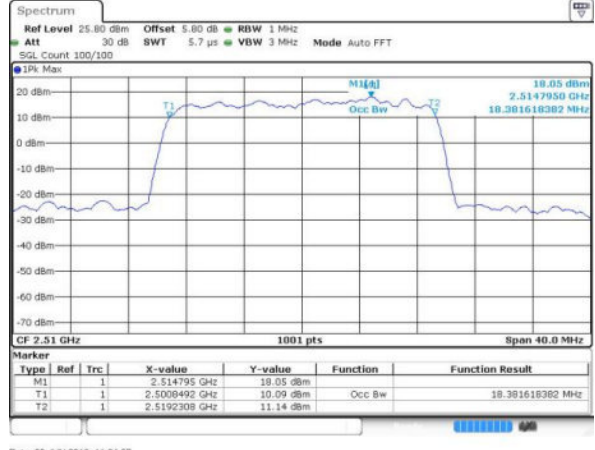

Date: 20 JUN 2016 10:50:02

Highest Channel / 15MHz / 16QAM

Date: 20 JUN 2016 10:49:41

LTE Band 7

Lowest Channel / 20MHz / QPSK

Date: 20 JUN 2016 11:05:18

Lowest Channel / 20MHz / 16QAM

Date: 20 JUN 2016 11:04:57