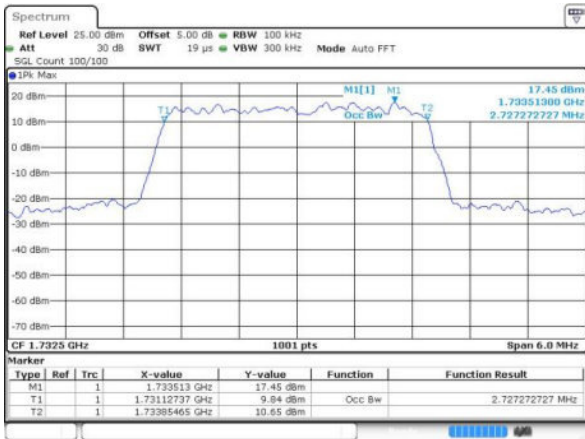

Middle Channel / 3MHz / QPSK

Date: 17 JUN 2016 11:33:17