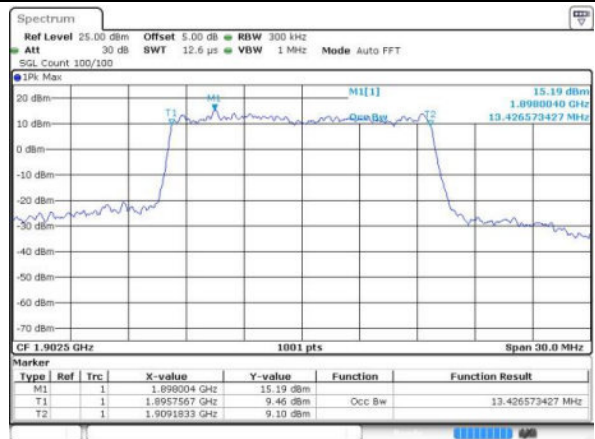

Lowest Channel / 15MHz / QPSK

Date: 17 JUN 2016 11:03:17

Lowest Channel / 15MHz / 16QAM

Date: 17 JUN 2016 10:19:40

Middle Channel / 15MHz / QPSK

Date: 17 JUN 2016 11:04:02

Middle Channel / 15MHz / 16QAM

Date: 17 JUN 2016 11:03:34

Highest Channel / 15MHz / QPSK

Date: 17 JUN 2016 10:29:07

Highest Channel / 15MHz / 16QAM

Date: 17 JUN 2016 10:29:18

LTE Band 2

Lowest Channel / 20MHz / QPSK

Date: 17 JUN 2016 10:36:12

Lowest Channel / 20MHz / 16QAM