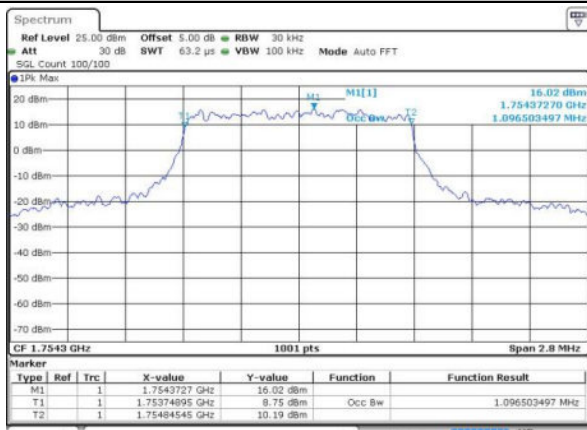

Date: 17 JUN 2016 10:45:59

LTE Band 4

Lowest Channel / 1.4MHz / QPSK

Date: 17 JUN 2016 13:48:50

Lowest Channel / 1.4MHz / 16QAM

Date: 17 JUN 2016 11:09:42

Middle Channel / 1.4MHz / QPSK

Date: 17 JUN 2016 11:16:36

Middle Channel / 1.4MHz / 16QAM

Date: 17 JUN 2016 11:16:47

Highest Channel / 1.4MHz / QPSK

Date: 17 JUN 2016 11:19:08

Highest Channel / 1.4MHz / 16QAM

Date: 17 JUN 2016 11:19:19

LTE Band 4

Lowest Channel / 3MHz / QPSK