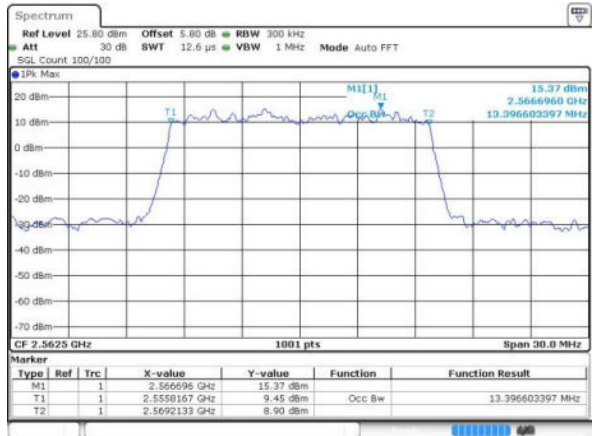

Middle Channel / 10MHz / 16QAM

Date: 20 JUN 2016 10:32:19

Highest Channel / 10MHz / QPSK

Date: 20 JUN 2016 10:33:00

Highest Channel / 10MHz / 16QAM

Date: 20 JUN 2016 10:33:21

LTE Band 7

Lowest Channel / 15MHz / QPSK

Date: 20 JUN 2016 10:48:38

Lowest Channel / 15MHz / 16QAM

Date: 20 JUN 2016 10:48:17

Middle Channel / 15MHz / QPSK

Date: 20 JUN 2016 10:48:59

Middle Channel / 15MHz / 16QAM

Date: 20 JUN 2016 10:49:20

Highest Channel / 15MHz / QPSK

Date: 20 JUN 2016 10:50:02

Highest Channel / 15MHz / 16QAM

Date: 20 JUN 2016 10:49:41

LTE Band 7

Lowest Channel / 20MHz / QPSK

Date: 20 JUN 2016 11:05:18

Lowest Channel / 20MHz / 16QAM

Date: 20 JUN 2016 11:04:57