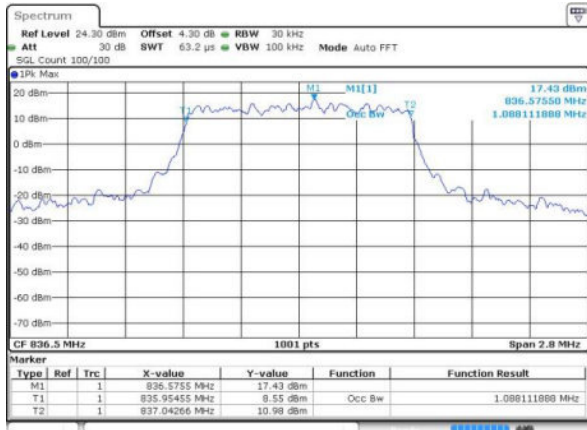

Date: 17 JUN 2016 12:40:00

Middle Channel / 20MHz / 16QAM

Date: 17 JUN 2016 12:40:11

Highest Channel / 20MHz / QPSK

Date: 17 JUN 2016 12:42:33

Highest Channel / 20MHz / 16QAM

Date: 17 JUN 2016 12:42:43

LTE Band 5

Lowest Channel / 1.4MHz / QPSK

Date: 17 JUN 2016 14:01:56

Lowest Channel / 1.4MHz / 16QAM

Date: 17 JUN 2016 14:02:07

Middle Channel / 1.4MHz / QPSK

Date: 17 JUN 2016 14:23:28

Middle Channel / 1.4MHz / 16QAM

Date: 17 JUN 2016 14:23:39

Highest Channel / 1.4MHz / QPSK

Date: 17 JUN 2016 14:28:00

Highest Channel / 1.4MHz / 16QAM

Date: 17 JUN 2016 14:26:10

LTE Band 5

Lowest Channel / 3MHz / QPSK

Date: 17 JUN 2016 14:41:04