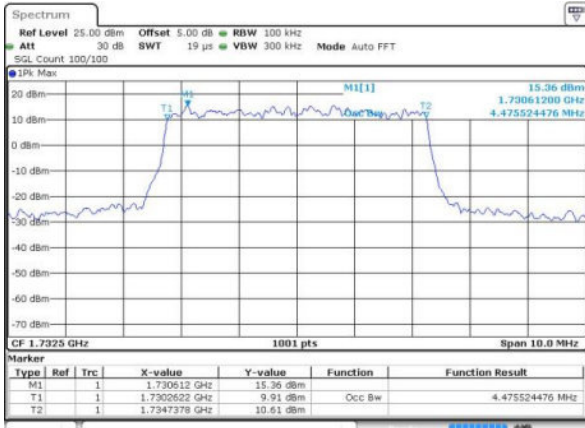

Middle Channel / 5MHz / QPSK

Date: 17 JUN 2016 11:49:58