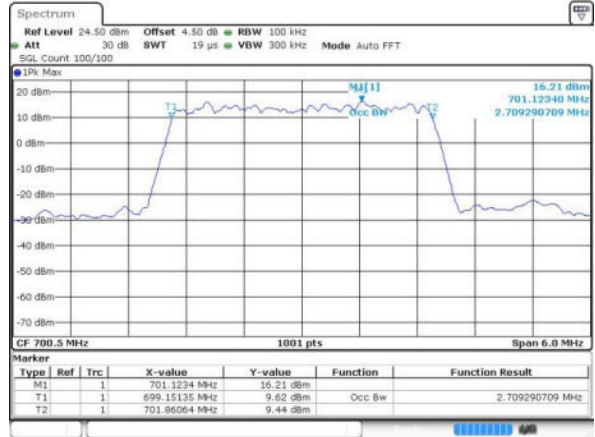

Lowest Channel / 3MHz / 16QAM

Date: 19 JUN 2016 23:04:36