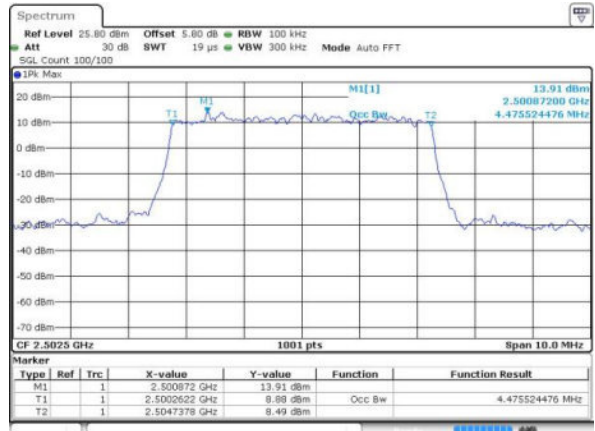

Highest Channel / 10MHz / QPSK

Date: 17 JUN 2016 17:34:47

Highest Channel / 10MHz / 16QAM

Date: 17 JUN 2016 17:34:24

LTE Band 7

Lowest Channel / 5MHz / QPSK

Date: 20 JUN 2016 10:14:56

Lowest Channel / 5MHz / 16QAM