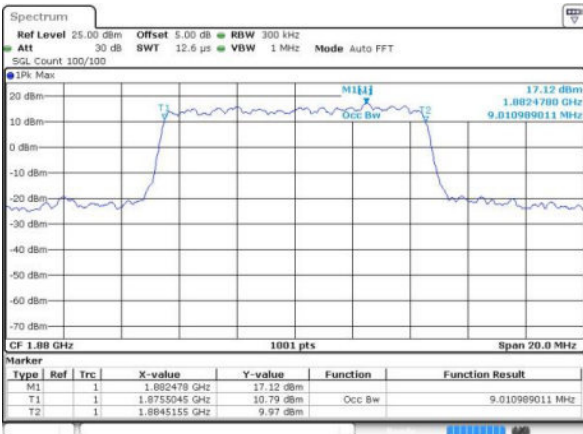

Highest Channel / 5MHz / 16QAM

Date: 17 JUN 2016 09:55:55

LTE Band 2

Lowest Channel / 10MHz / QPSK

Date: 17 JUN 2016 10:02:49

Lowest Channel / 10MHz / 16QAM

Date: 17 JUN 2016 10:02:59

Middle Channel / 10MHz / QPSK

Date: 17 JUN 2016 10:09:53

Middle Channel / 10MHz / 16QAM

Date: 17 JUN 2016 10:10:04

Highest Channel / 10MHz / QPSK

Date: 17 JUN 2016 10:12:26

Highest Channel / 10MHz / 16QAM

Date: 17 JUN 2016 10:12:36

LTE Band 2