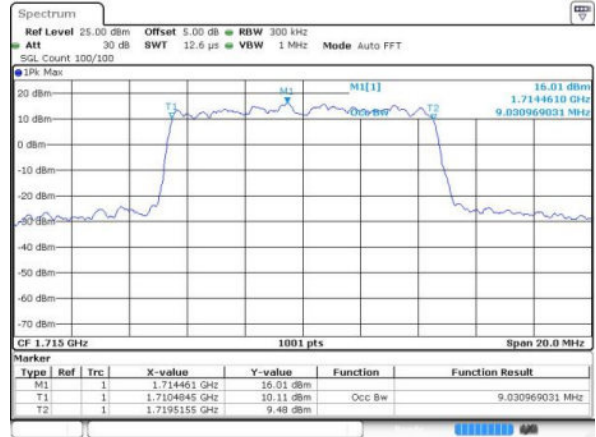

Lowest Channel / 10MHz / 16QAM

Date: 17 JUN 2016 11:59:45