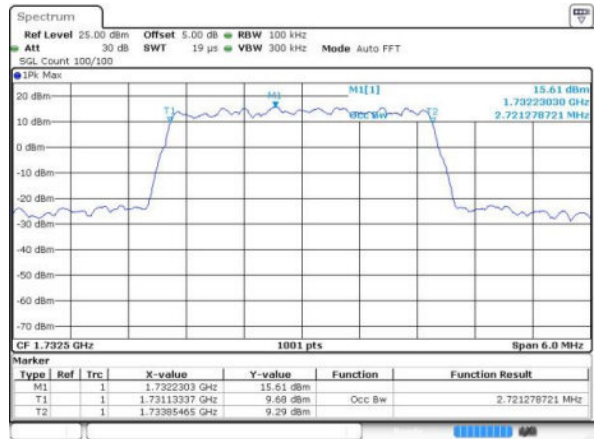

Middle Channel / 1.4MHz / 16QAM

Date: 17 JUN 2016 11:16:47

Highest Channel / 1.4MHz / QPSK

Date: 17 JUN 2016 11:19:08

Highest Channel / 1.4MHz / 16QAM

Date: 17 JUN 2016 11:19:19

LTE Band 4

Lowest Channel / 3MHz / QPSK

Date: 17 JUN 2016 11:28:12

Lowest Channel / 3MHz / 16QAM

Date: 17 JUN 2016 11:28:23

Middle Channel / 3MHz / QPSK

Date: 17 JUN 2016 11:33:17

Middle Channel / 3MHz / 16QAM

Date: 17 JUN 2016 11:33:27

Highest Channel / 3MHz / QPSK

Date: 17 JUN 2016 13:49:59

Highest Channel / 3MHz / 16QAM

Date: 17 JUN 2016 11:36:00

LTE Band 4

Lowest Channel / 5MHz / QPSK

Date: 17 JUN 2016 11:42:54

Lowest Channel / 5MHz / 16QAM

Date: 17 JUN 2016 11:43:04