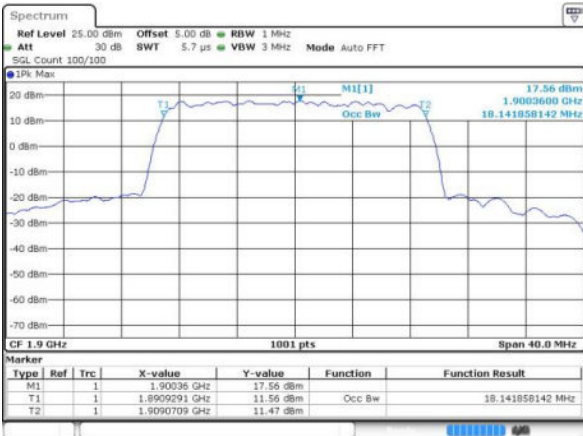

Date: 17 JUN 2016 10:36:22

Middle Channel / 20MHz / QPSK

Date: 17 JUN 2016 10:43:16

Middle Channel / 20MHz / 16QAM

Date: 17 JUN 2016 10:43:26

Highest Channel / 20MHz / QPSK

Date: 17 JUN 2016 10:45:49

Highest Channel / 20MHz / 16QAM

Date: 17 JUN 2016 10:45:59

LTE Band 4

Lowest Channel / 1.4MHz / QPSK

Date: 17 JUN 2016 13:48:50

Lowest Channel / 1.4MHz / 16QAM

Date: 17 JUN 2016 11:09:42

Middle Channel / 1.4MHz / QPSK

Date: 17 JUN 2016 11:16:36