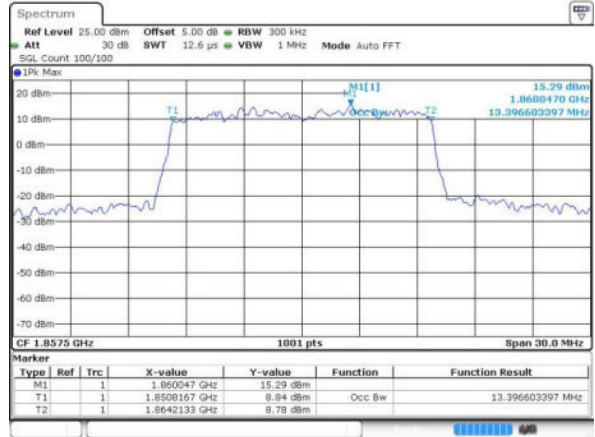

Lowest Channel / 15MHz / 16QAM

Date: 17 JUN 2016 10:19:40