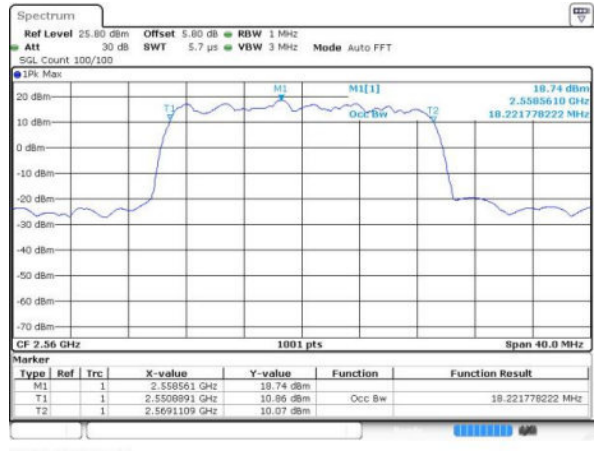

Middle Channel / 20MHz / QPSK

Date: 20 JUN 2016 11:05:39

Middle Channel / 20MHz / 16QAM

Date: 20 JUN 2016 11:06:00

Highest Channel / 20MHz / QPSK

Date: 20 JUN 2016 11:06:42

Highest Channel / 20MHz / 16QAM

Date: 20 JUN 2016 11:06:21