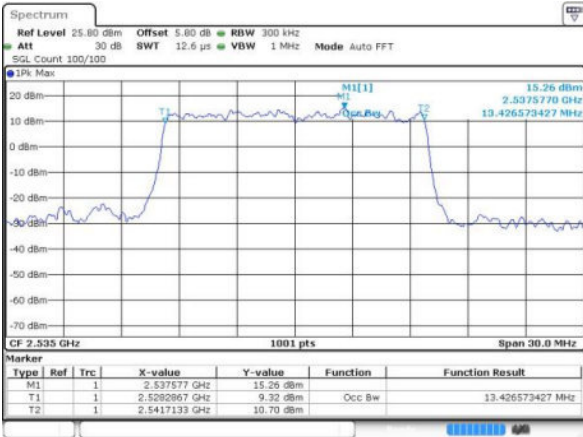

Middle Channel / 15MHz / QPSK

Date: 20 JUN 2016 10:48:59