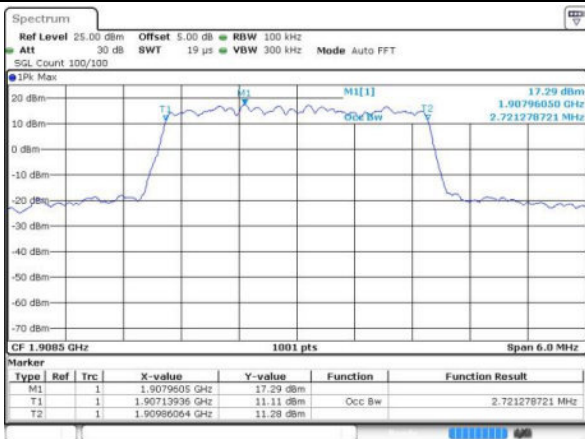

Highest Channel / 3MHz / QPSK

Date: 17 JUN 2016 09:39:03