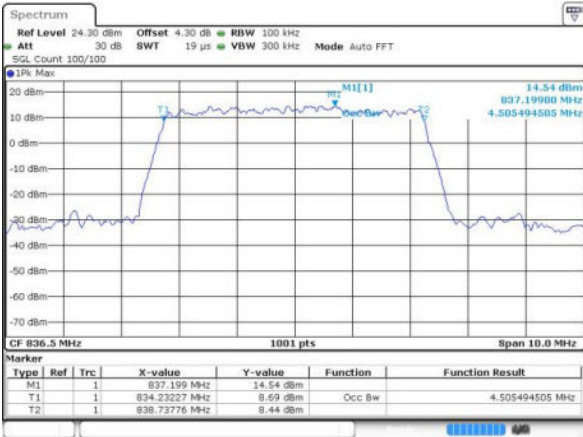

Highest Channel / 3MHz / 16QAM

Date: 17 JUN 2016 14:58:49

LTE Band 5

Lowest Channel / 5MHz / QPSK

Date: 17 JUN 2016 15:13:42

Lowest Channel / 5MHz / 16QAM

Date: 17 JUN 2016 15:13:53

Middle Channel / 5MHz / QPSK

Date: 17 JUN 2016 15:28:46

Middle Channel / 5MHz / 16QAM

Date: 17 JUN 2016 15:28:56

Highest Channel / 5MHz / QPSK

Date: 17 JUN 2016 15:31:17

Highest Channel / 5MHz / 16QAM

Date: 17 JUN 2016 15:31:28

LTE Band 5