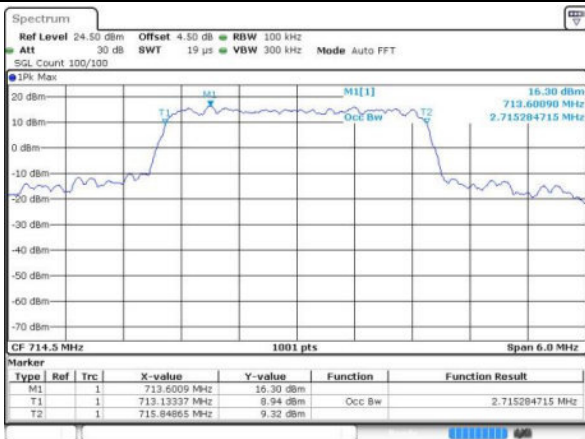

Date: 19 JUN 2016 22:06:21

Highest Channel / 1.4MHz / QPSK

Date: 19 JUN 2016 22:07:05

Highest Channel / 1.4MHz / 16QAM

Date: 19 JUN 2016 22:07:27

LTE Band 12

Lowest Channel / 3MHz / QPSK

Date: 19 JUN 2016 23:02:58

Lowest Channel / 3MHz / 16QAM

Date: 19 JUN 2016 23:04:36

Middle Channel / 3MHz / QPSK

Date: 19 JUN 2016 23:05:33

Middle Channel / 3MHz / 16QAM

Date: 19 JUN 2016 23:05:03

Highest Channel / 3MHz / QPSK

Date: 19 JUN 2016 23:06:29

Highest Channel / 3MHz / 16QAM

Date: 19 JUN 2016 23:07:18

LTE Band 12

Lowest Channel / 5MHz / QPSK

Date: 19 JUN 2016 23:20:34

Lowest Channel / 5MHz / 16QAM

Date: 19 JUN 2016 23:19:31

Middle Channel / 5MHz / QPSK