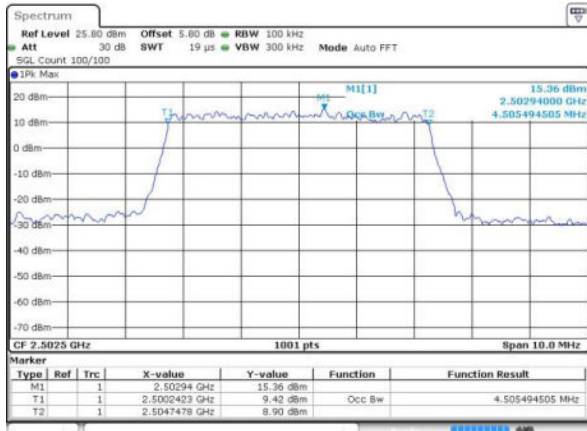

Highest Channel / 10MHz / QPSK

Date: 17 JUN 2016 17:34:47

Highest Channel / 10MHz / 16QAM

Date: 17 JUN 2016 17:34:24

LTE Band 7

Lowest Channel / 5MHz / QPSK

Date: 20 JUN 2016 10:14:56

Lowest Channel / 5MHz / 16QAM