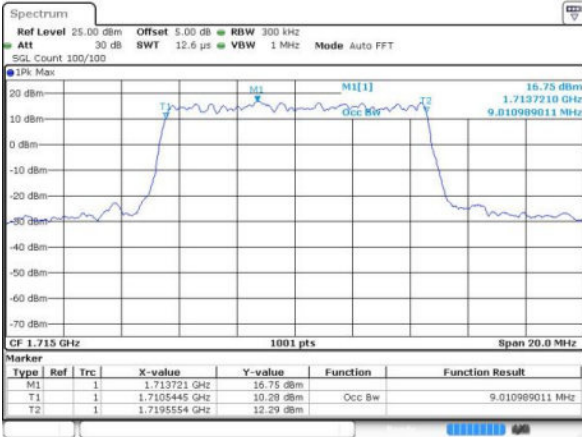

LTE Band 4

Lowest Channel / 10MHz / QPSK

Date: 17 JUN 2016 11:59:35