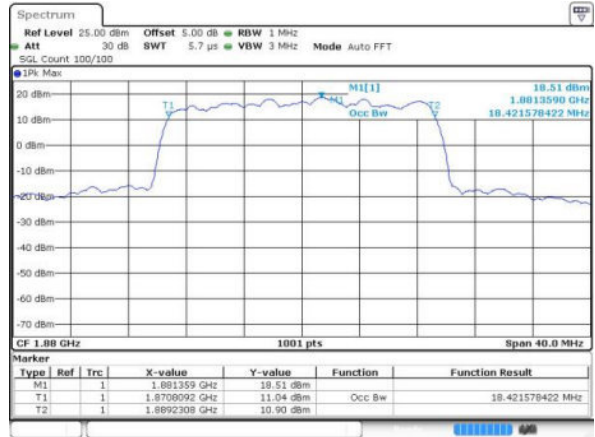

Middle Channel / 20MHz / 16QAM

Date: 17 JUN 2016 10:43:26