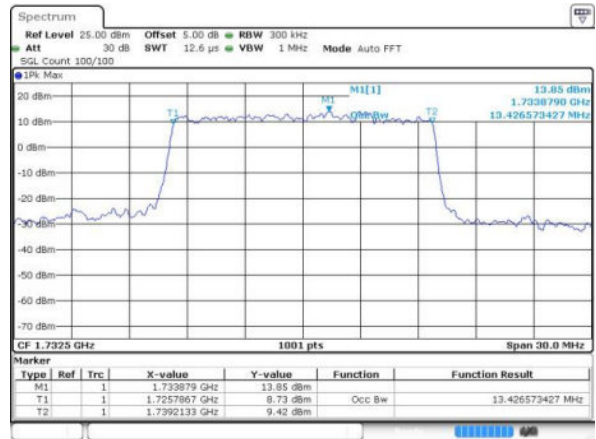

Date: 17 JUN 2016 12:06:49

Highest Channel / 10MHz / QPSK

Date: 17 JUN 2016 12:09:11

Highest Channel / 10MHz / 16QAM

Date: 17 JUN 2016 12:09:21

LTE Band 4

Lowest Channel / 15MHz / QPSK

Date: 17 JUN 2016 12:16:15

Lowest Channel / 15MHz / 16QAM

Date: 17 JUN 2016 12:16:26

Middle Channel / 15MHz / QPSK

Date: 17 JUN 2016 12:23:19

Middle Channel / 15MHz / 16QAM

Date: 17 JUN 2016 12:23:30

Highest Channel / 15MHz / QPSK

Date: 17 JUN 2016 12:25:52

Highest Channel / 15MHz / 16QAM

Date: 17 JUN 2016 12:26:02

LTE Band 4

Lowest Channel / 20MHz / QPSK

Date: 17 JUN 2016 12:32:56

Lowest Channel / 20MHz / 16QAM

Date: 17 JUN 2016 12:33:06

Middle Channel / 20MHz / QPSK