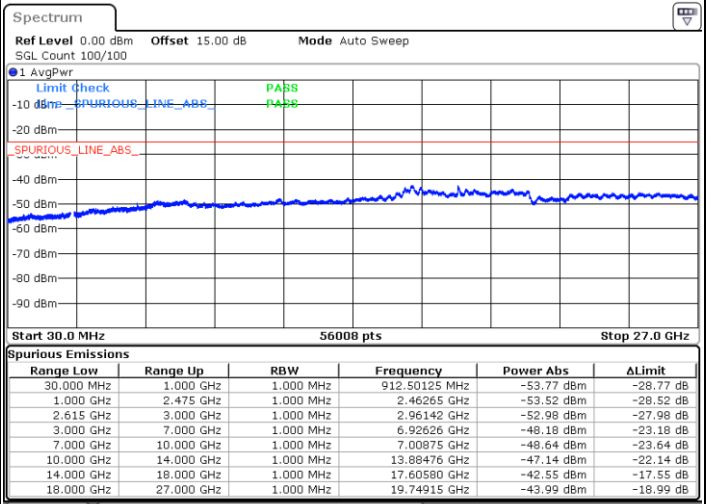

Date: 2.NOV.2022 09:12:59

LTE Band 7C / 20MHz+20MHz

16QAM

Lowest Channel / 1RB0 and 1RB99

Lowest Channel / 1RB99 and 1RB0

Date: 2.NOV.2022 09:36:26

Date: 2.NOV.2022 09:32:17

Lowest Channel / FullRB

N/A

Date: 2.NOV.2022 09:40:36

LTE Band 7C / 20MHz+20MHz

16QAM

Middle Channel / 1RB0 and 1RB99

Middle Channel / 1RB99 and 1RB0

Date: 2.NOV.2022 09:54:17

Date: 2.NOV.2022 09:58:26

Middle Channel / FullIRB

N/A

Date: 2.NOV.2022 09:50:07

LTE Band 7C / 20MHz+20MHz

16QAM

Highest Channel / 1RB0 and 1RB99

Highest Channel / 1RB99 and 1RB0

Date: 2.NOV.2022 10:23:00

Date: 2.NOV.2022 10:18:51

Highest Channel / FullIRB

N/A

Date: 2.NOV.2022 10:27:09

LTE Band 7C / 10MHz+20MHz

64QAM

Lowest Channel / 1RB0 and 1RB99

Lowest Channel / 1RB49 and 1RB0