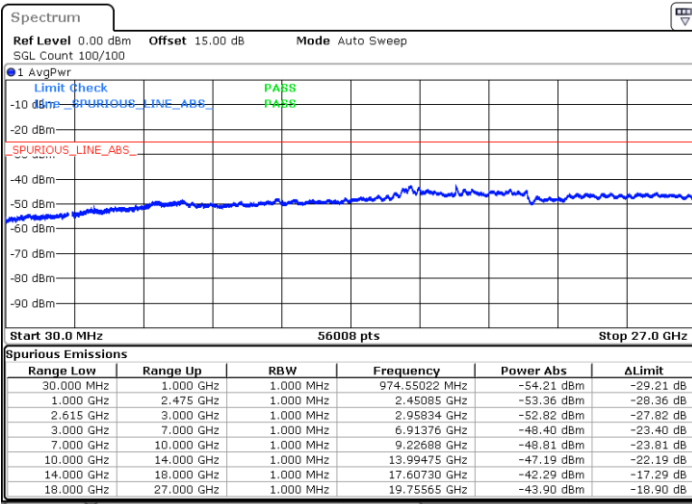

Date: 31.OCT.2022 18:46:14

Date: 31.OCT.2022 18:50:52

Middle Channel / FullIRB

N/A

Date: 31.OCT.2022 18:41:36

LTE Band 7C / 20MHz+10MHz

16QAM

Highest Channel / 1RB0 and 1RB49

Highest Channel / 1RB99 and 1RB0

Date: 31.OCT.2022 19:16:34

Date: 31.OCT.2022 19:11:55

Highest Channel / FullIRB

N/A

Date: 31.OCT.2022 19:21:12

LTE Band 7C / 20MHz+15MHz

16QAM

Lowest Channel / 1RB0 and 1RB74

Lowest Channel / 1RB99 and 1RB0

Date: 2.NOV.2022 08:22:17

Date: 2.NOV.2022 08:18:08

Lowest Channel / FullRB

N/A

Date: 2.NOV.2022 08:26:27

LTE Band 7C / 20MHz+15MHz