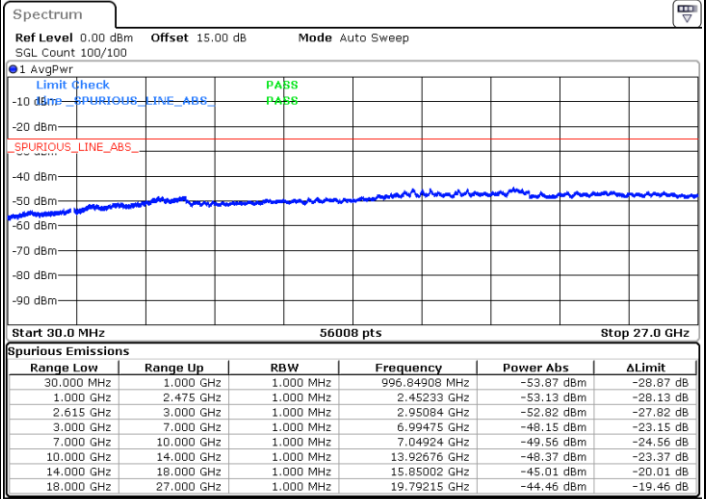

Date: 2.NOV.2022 11:11:26

LTE Band 7C / 15MHz+10MHz

64QAM

Highest Channel / 1RB0 and 1RB49

Highest Channel / 1RB74 and 1RB0

Date: 2.NOV.2022 11:41:35

Date: 2.NOV.2022 11:40:11

Highest Channel / FullIRB

N/A

Date: 2.NOV.2022 11:48:30

LTE Band 7C / 15MHz+15MHz

64QAM

Lowest Channel / 1RB0 and 1RB74

Lowest Channel / 1RB74 and 1RB0

Date: 31.OCT.2022 19:48:30

Date: 31.OCT.2022 19:40:48

Lowest Channel / FullRB

N/A

Date: 31.OCT.2022 19:50:04

LTE Band 7C / 15MHz+15MHz

64QAM

Middle Channel / 1RB0 and 1RB74

Middle Channel / 1RB74 and 1RB0

Date: 31.OCT.2022 20:04:40

Date: 31.OCT.2022 20:12:23

Middle Channel / FullRB

N/A

Date: 31.OCT.2022 20:03:07

LTE Band 7C / 15MHz+15MHz

64QAM

Highest Channel / 1RB0 and 1RB74

Highest Channel / 1RB74 and 1RB0