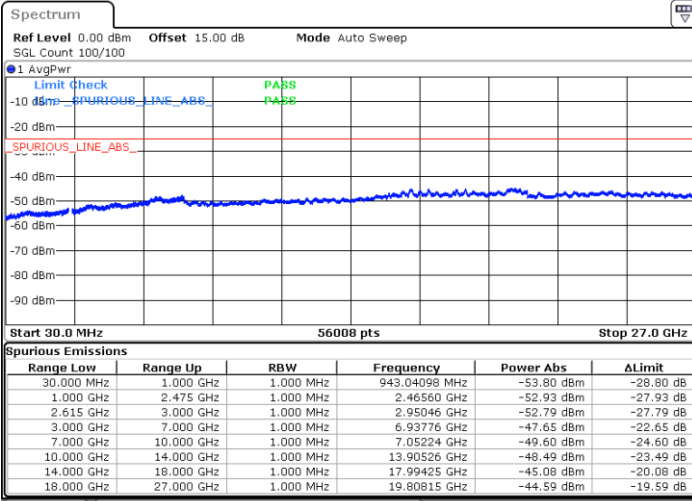

Date: 31.OCT.2022 20:12:23

Middle Channel / FullRB

N/A

Date: 31.OCT.2022 20:03:07

LTE Band 7C / 15MHz+15MHz

64QAM

Highest Channel / 1RB0 and 1RB74

Highest Channel / 1RB74 and 1RB0

Date: 31.OCT.2022 20:33:52

Date: 31.OCT.2022 20:32:19

Highest Channel / FullIRB

N/A

Date: 31.OCT.2022 20:41:34

LTE Band 7C / 15MHz+20MHz

64QAM

Lowest Channel / 1RB0 and 1RB99

Lowest Channel / 1RB74 and 1RB0

Date: 31.OCT.2022 21:06:11

Date: 31.OCT.2022 20:58:28

Lowest Channel / FullIRB

N/A

Date: 31.OCT.2022 21:07:45

LTE Band 7C / 15MHz+20MHz

64QAM