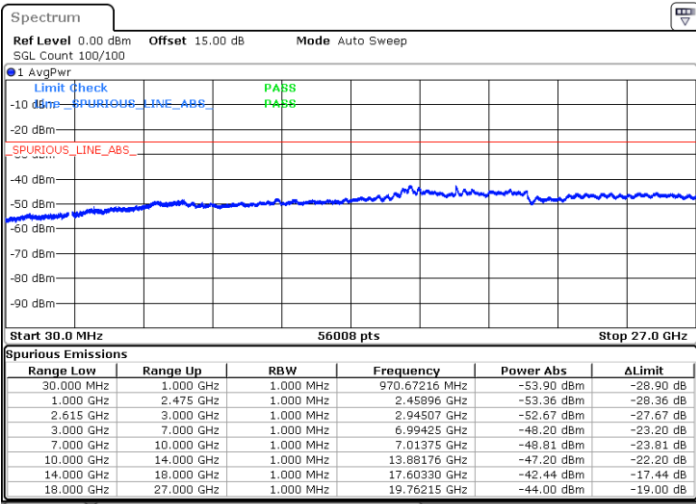

Date: 2.NOV.2022 09:12:59

LTE Band 7C / 20MHz+20MHz

16QAM

Lowest Channel / 1RB0 and 1RB99

Lowest Channel / 1RB99 and 1RB0

Date: 2.NOV.2022 09:36:26

Date: 2.NOV.2022 09:32:17

Lowest Channel / FullRB

N/A

Date: 2.NOV.2022 09:40:36

LTE Band 7C / 20MHz+20MHz

16QAM

Middle Channel / 1RB0 and 1RB99

Middle Channel / 1RB99 and 1RB0

Date: 2.NOV.2022 09:54:17

Date: 2.NOV.2022 09:58:26

Middle Channel / FullIRB

N/A

Date: 2.NOV.2022 09:50:07

LTE Band 7C / 20MHz+20MHz

16QAM

Highest Channel / 1RB0 and 1RB99

Highest Channel / 1RB99 and 1RB0

Date: 2.NOV.2022 10:23:00

Date: 2.NOV.2022 10:18:51

Highest Channel / FullIRB

N/A

Date: 2.NOV.2022 10:27:09

LTE Band 7C / 10MHz+20MHz

64QAM

Lowest Channel / 1RB0 and 1RB99

Lowest Channel / 1RB49 and 1RB0