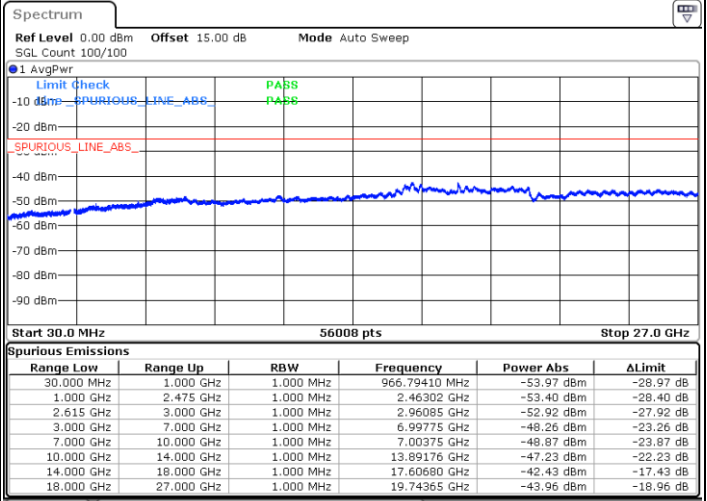

LTE Band 7C / 15MHz+10MHz

64QAM

Middle Channel / 1RB0 and 1RB49

Middle Channel / 1RB74 and 1RB0

Date: 2.NOV.2022 11:12:49

Date: 2.NOV.2022 11:19:46

Middle Channel / FullRB

N/A

Date: 2.NOV.2022 11:11:26

LTE Band 7C / 15MHz+10MHz

64QAM

Highest Channel / 1RB0 and 1RB49

Highest Channel / 1RB74 and 1RB0

Date: 2.NOV.2022 11:41:35

Date: 2.NOV.2022 11:40:11

Highest Channel / FullIRB

N/A

Date: 2.NOV.2022 11:48:30

LTE Band 7C / 15MHz+15MHz

64QAM

Lowest Channel / 1RB0 and 1RB74

Lowest Channel / 1RB74 and 1RB0

Date: 31.OCT.2022 19:48:30

Date: 31.OCT.2022 19:40:48