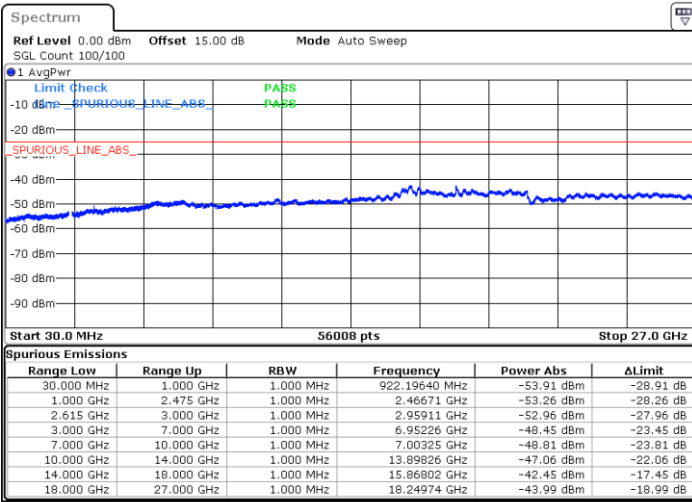

Middle Channel / 1RB49 and 1RB0

Date: 31.OCT.2022 17:28:07

Date: 31.OCT.2022 17:35:49

Middle Channel / FullIRB

N/A

Date: 31.OCT.2022 17:26:34

LTE Band 7C / 10MHz+20MHz

64QAM

Highest Channel / 1RB0 and 1RB99

Highest Channel / 1RB49 and 1RB0

Date: 31.OCT.2022 17:57:16

Date: 31.OCT.2022 17:55:43

Highest Channel / FullIRB

N/A

Date: 31.OCT.2022 18:04:59

LTE Band 7C / 15MHz+10MHz

64QAM

Lowest Channel / 1RB0 and 1RB49

Lowest Channel / 1RB74 and 1RB0

Date: 2.NOV.2022 10:54:18

Date: 2.NOV.2022 10:47:23

Lowest Channel / FullRB

N/A

Date: 2.NOV.2022 10:55:42