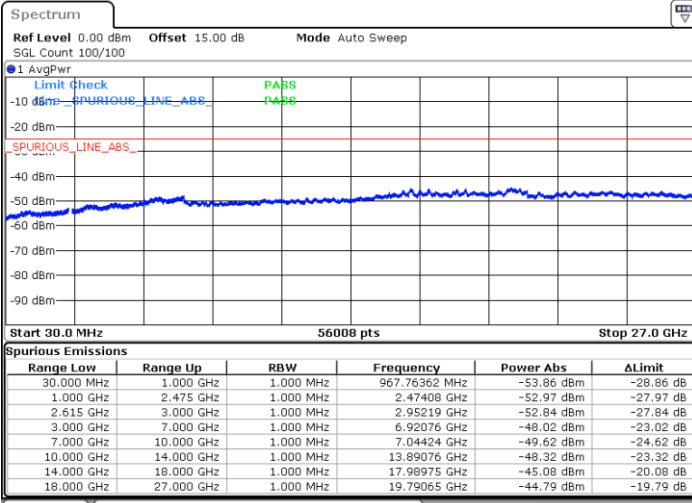

LTE Band 7C / 20MHz+10MHz

64QAM

Lowest Channel / 1RB0 and 1RB49

Lowest Channel / 1RB99 and 1RB0

Date: 31.OCT.2022 18:29:36

Date: 31.OCT.2022 18:21:53

Lowest Channel / FullRB

N/A

Date: 31.OCT.2022 18:31:09

LTE Band 7C / 20MHz+10MHz

64QAM

Middle Channel / 1RB0 and 1RB49

Middle Channel / 1RB99 and 1RB0

Date: 31.OCT.2022 18:44:42

Date: 31.OCT.2022 18:52:25

Middle Channel / FullIRB

N/A

Date: 31.OCT.2022 18:43:09

LTE Band 7C / 20MHz+10MHz

64QAM

Highest Channel / 1RB0 and 1RB49

Highest Channel / 1RB99 and 1RB0

Date: 31.OCT.2022 19:15:01

Date: 31.OCT.2022 19:13:28