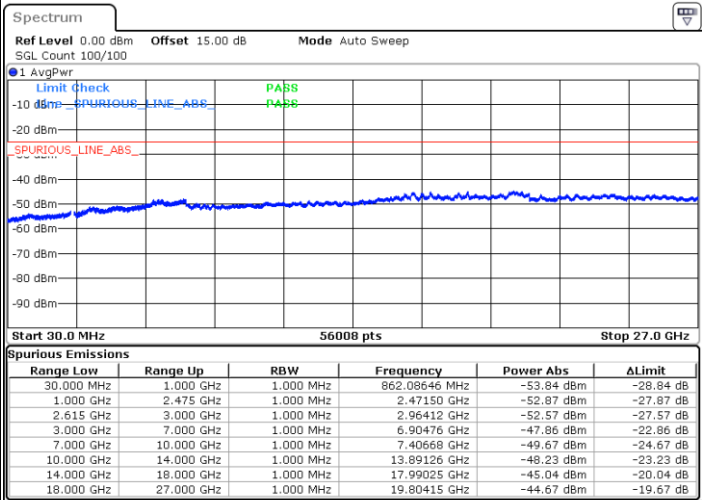

Middle Channel / FullIRB

N/A

Date: 2.NOV.2022 09:50:07

LTE Band 7C / 20MHz+20MHz

16QAM

Highest Channel / 1RB0 and 1RB99

Highest Channel / 1RB99 and 1RB0

Date: 2.NOV.2022 10:23:00

Date: 2.NOV.2022 10:18:51

Highest Channel / FullIRB

N/A

Date: 2.NOV.2022 10:27:09

LTE Band 7C / 10MHz+20MHz

64QAM

Lowest Channel / 1RB0 and 1RB99

Lowest Channel / 1RB49 and 1RB0

Date: 31.OCT.2022 17:03:11

Date: 31.OCT.2022 16:55:29

Lowest Channel / FullIRB

N/A

Date: 31.OCT.2022 17:13:32

LTE Band 7C / 10MHz+20MHz

64QAM

MiddleChannel / 1RB0 and 1RB99