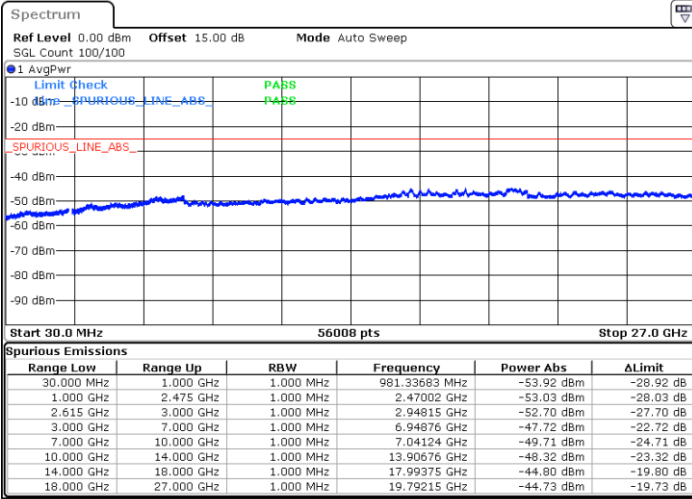

Lowest Channel / FullRB

N/A

Date: 31.OCT.2022 19:50:04

LTE Band 7C / 15MHz+15MHz

64QAM

Middle Channel / 1RB0 and 1RB74

Middle Channel / 1RB74 and 1RB0

Date: 31.OCT.2022 20:04:40

Date: 31.OCT.2022 20:12:23

Middle Channel / FullRB

N/A

Date: 31.OCT.2022 20:03:07

LTE Band 7C / 15MHz+15MHz

64QAM

Highest Channel / 1RB0 and 1RB74

Highest Channel / 1RB74 and 1RB0

Date: 31.OCT.2022 20:33:52

Date: 31.OCT.2022 20:32:19

Highest Channel / FullIRB

N/A

Date: 31.OCT.2022 20:41:34

LTE Band 7C / 15MHz+20MHz

64QAM

Lowest Channel / 1RB0 and 1RB99

Lowest Channel / 1RB74 and 1RB0

Date: 31.OCT.2022 21:06:11

Date: 31.OCT.2022 20:58:28

Lowest Channel / FullIRB

N/A

Date: 31.OCT.2022 21:07:45

LTE Band 7C / 15MHz+20MHz

64QAM