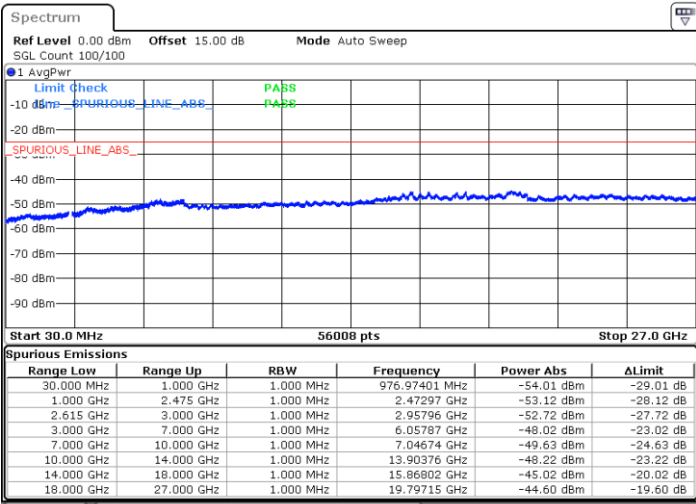

N/A

Date: 31.OCT.2022 21:19:16

LTE Band 7C / 15MHz+20MHz

16QAM

Highest Channel / 1RB0 and 1RB99

Highest Channel / 1RB74 and 1RB0

Date: 2.NOV.2022 07:53:32

Date: 2.NOV.2022 07:49:23

Highest Channel / FullIRB

N/A

Date: 2.NOV.2022 07:57:40

LTE Band 7C / 20MHz+10MHz

16QAM

Lowest Channel / 1RB0 and 1RB49

Lowest Channel / 1RB99 and 1RB0

Date: 31.OCT.2022 18:28:03

Date: 31.OCT.2022 18:23:25

Lowest Channel / FullRB

N/A

Date: 31.OCT.2022 18:32:41

LTE Band 7C / 20MHz+10MHz

16QAM

Middle Channel / 1RB0 and 1RB49

Middle Channel / 1RB99 and 1RB0

Date: 31.OCT.2022 18:46:14

Date: 31.OCT.2022 18:50:52

Middle Channel / FullIRB

N/A

Date: 31.OCT.2022 18:41:36

LTE Band 7C / 20MHz+10MHz

16QAM

Highest Channel / 1RB0 and 1RB49