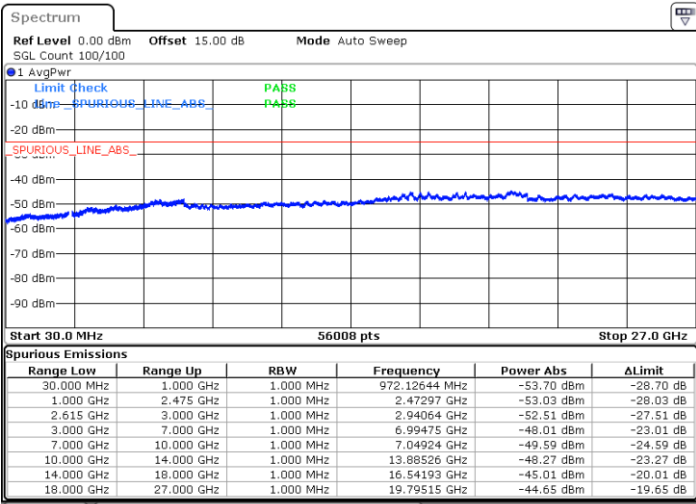

N/A

Date: 2.NOV.2022 11:48:30

LTE Band 7C / 15MHz+15MHz

64QAM

Lowest Channel / 1RB0 and 1RB74

Lowest Channel / 1RB74 and 1RB0

Date: 31.OCT.2022 19:48:30

Date: 31.OCT.2022 19:40:48

Lowest Channel / FullRB

N/A

Date: 31.OCT.2022 19:50:04

LTE Band 7C / 15MHz+15MHz

64QAM

Middle Channel / 1RB0 and 1RB74

Middle Channel / 1RB74 and 1RB0

Date: 31.OCT.2022 20:04:40

Date: 31.OCT.2022 20:12:23

Middle Channel / FullRB

N/A

Date: 31.OCT.2022 20:03:07

LTE Band 7C / 15MHz+15MHz

64QAM

Highest Channel / 1RB0 and 1RB74

Highest Channel / 1RB74 and 1RB0

Date: 31.OCT.2022 20:33:52

Date: 31.OCT.2022 20:32:19

Highest Channel / FullIRB

N/A

Date: 31.OCT.2022 20:41:34

LTE Band 7C / 15MHz+20MHz

64QAM

Lowest Channel / 1RB0 and 1RB99