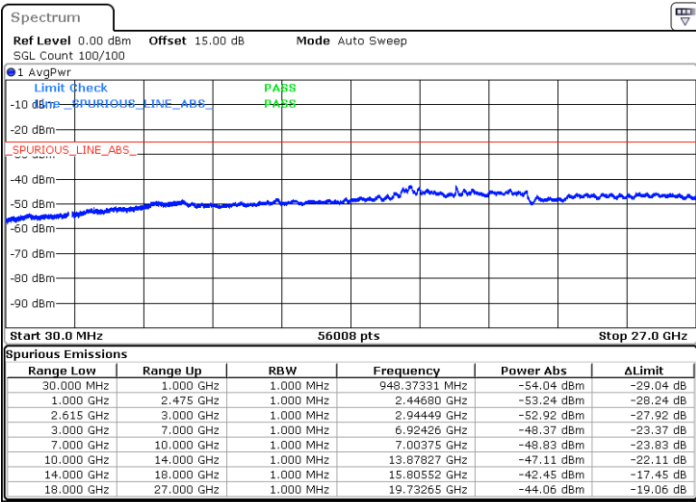

LTE Band 7C / 20MHz+15MHz

16QAM

Highest Channel / 1RB0 and 1RB74

Highest Channel / 1RB99 and 1RB0

Date: 2.NOV.2022 09:08:50

Date: 2.NOV.2022 09:04:40

Highest Channel / FullIRB

N/A

Date: 2.NOV.2022 09:12:59

LTE Band 7C / 20MHz+20MHz

16QAM

Lowest Channel / 1RB0 and 1RB99

Lowest Channel / 1RB99 and 1RB0

Date: 2.NOV.2022 09:36:26

Date: 2.NOV.2022 09:32:17

Lowest Channel / FullRB