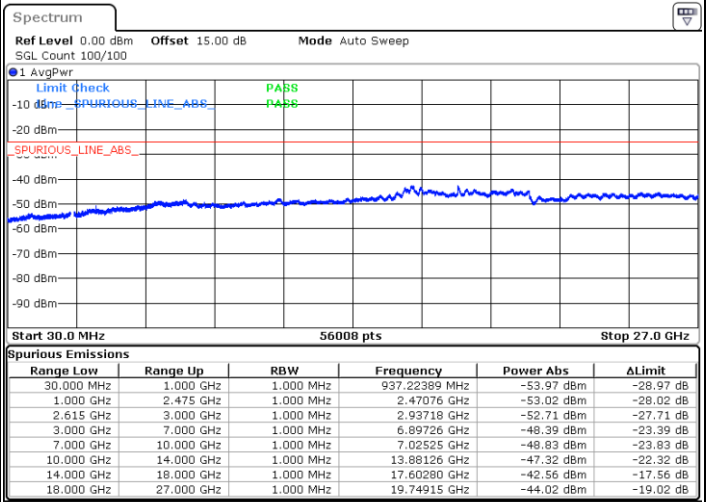

Middle Channel / 1RB49 and 1RB0

Date: 31.OCT.2022 17:28:07

Date: 31.OCT.2022 17:35:49

Middle Channel / FullIRB

N/A

Date: 31.OCT.2022 17:26:34

LTE Band 7C / 10MHz+20MHz

64QAM

Highest Channel / 1RB0 and 1RB99

Highest Channel / 1RB49 and 1RB0

Date: 31.OCT.2022 17:57:16

Date: 31.OCT.2022 17:55:43

Highest Channel / FullIRB

N/A

Date: 31.OCT.2022 18:04:59

LTE Band 7C / 15MHz+10MHz

64QAM

Lowest Channel / 1RB0 and 1RB49

Lowest Channel / 1RB74 and 1RB0

Date: 2.NOV.2022 10:54:18

Date: 2.NOV.2022 10:47:23

Lowest Channel / FullRB

N/A

Date: 2.NOV.2022 10:55:42