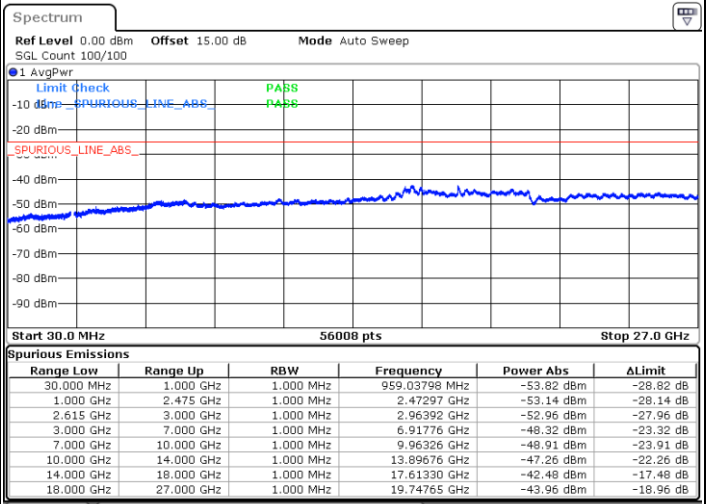

Lowest Channel / 1RB0 and 1RB74

Lowest Channel / 1RB99 and 1RB0

Date: 2.NOV.2022 08:22:17

Date: 2.NOV.2022 08:18:08

Lowest Channel / FullRB

N/A

Date: 2.NOV.2022 08:26:27

LTE Band 7C / 20MHz+15MHz

16QAM

MiddleChannel / 1RB0 and 1RB74

Middle Channel / 1RB99 and 1RB0

Date: 2.NOV.2022 08:40:07

Date: 2.NOV.2022 08:44:16

Middle Channel / FullRB

N/A

Date: 2.NOV.2022 08:35:57

LTE Band 7C / 20MHz+15MHz

16QAM

Highest Channel / 1RB0 and 1RB74

Highest Channel / 1RB99 and 1RB0

Date: 2.NOV.2022 09:08:50

Date: 2.NOV.2022 09:04:40

Highest Channel / FullIRB

N/A

Date: 2.NOV.2022 09:12:59

LTE Band 7C / 20MHz+20MHz

16QAM

Lowest Channel / 1RB0 and 1RB99

Lowest Channel / 1RB99 and 1RB0

Date: 2.NOV.2022 09:36:26

Date: 2.NOV.2022 09:32:17

Lowest Channel / FullRB