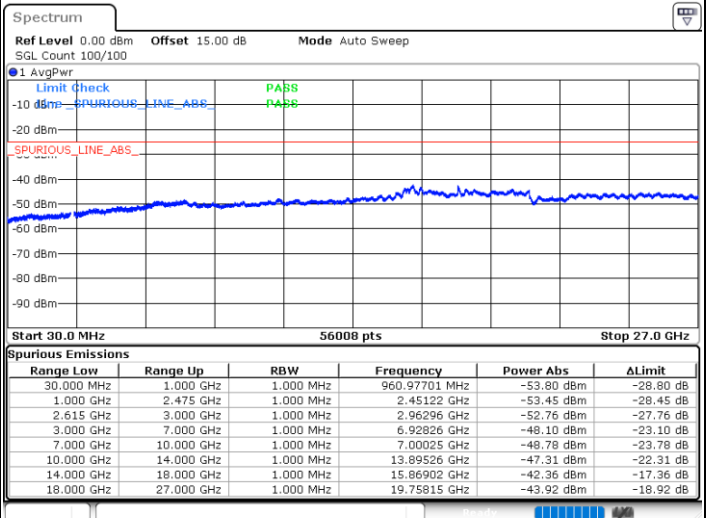

Middle Channel / FullIRB

N/A

Date: 2.NOV.2022 09:50:07

LTE Band 7C / 20MHz+20MHz

16QAM

Highest Channel / 1RB0 and 1RB99

Highest Channel / 1RB99 and 1RB0

Date: 2.NOV.2022 10:23:00

Date: 2.NOV.2022 10:18:51

Highest Channel / FullIRB

N/A

Date: 2.NOV.2022 10:27:09

LTE Band 7C / 10MHz+20MHz

64QAM

Lowest Channel / 1RB0 and 1RB99

Lowest Channel / 1RB49 and 1RB0