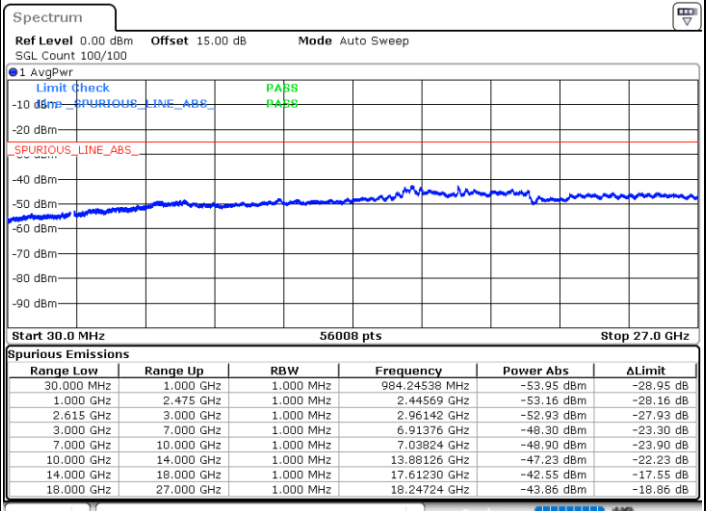

LTE Band 7C / 20MHz+15MHz

16QAM

MiddleChannel / 1RB0 and 1RB74

Middle Channel / 1RB99 and 1RB0

Date: 2.NOV.2022 08:40:07

Date: 2.NOV.2022 08:44:16