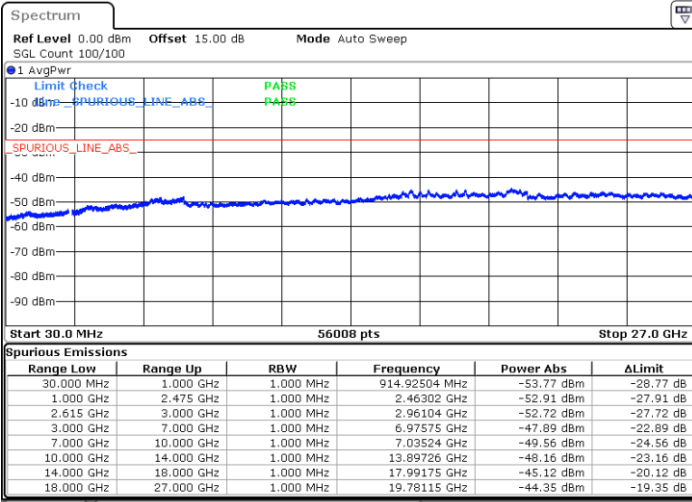

LTE Band 7C / 20MHz+10MHz

64QAM

Lowest Channel / 1RB0 and 1RB49

Lowest Channel / 1RB99 and 1RB0

Date: 31.OCT.2022 18:29:36

Date: 31.OCT.2022 18:21:53

Lowest Channel / FullRB

N/A

Date: 31.OCT.2022 18:31:09

LTE Band 7C / 20MHz+10MHz

64QAM

Middle Channel / 1RB0 and 1RB49

Middle Channel / 1RB99 and 1RB0

Date: 31.OCT.2022 18:44:42

Date: 31.OCT.2022 18:52:25

Middle Channel / FullIRB

N/A

Date: 31.OCT.2022 18:43:09

LTE Band 7C / 20MHz+10MHz

64QAM

Highest Channel / 1RB0 and 1RB49

Highest Channel / 1RB99 and 1RB0

Date: 31.OCT.2022 19:15:01

Date: 31.OCT.2022 19:13:28