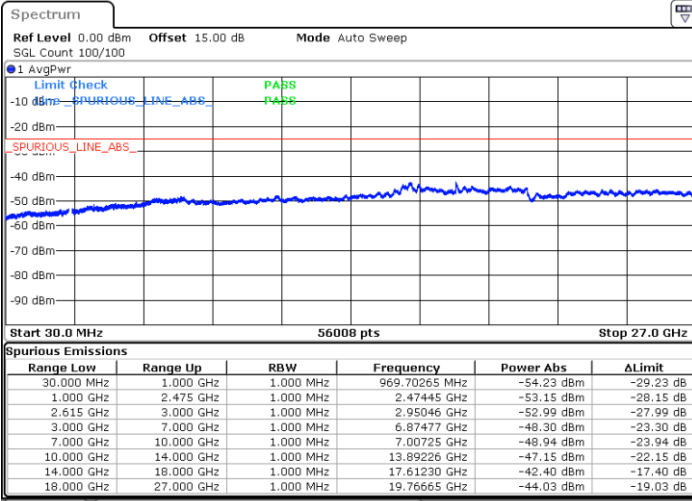

LTE Band 7C / 15MHz+10MHz

64QAM

Middle Channel / 1RB0 and 1RB49

Middle Channel / 1RB74 and 1RB0

Date: 2.NOV.2022 11:12:49

Date: 2.NOV.2022 11:19:46

Middle Channel / FullRB

N/A

Date: 2.NOV.2022 11:11:26

LTE Band 7C / 15MHz+10MHz

64QAM

Highest Channel / 1RB0 and 1RB49

Highest Channel / 1RB74 and 1RB0

Date: 2.NOV.2022 11:41:35

Date: 2.NOV.2022 11:40:11

Highest Channel / FullIRB

N/A

Date: 2.NOV.2022 11:48:30

LTE Band 7C / 15MHz+15MHz

64QAM

Lowest Channel / 1RB0 and 1RB74

Lowest Channel / 1RB74 and 1RB0

Date: 31.OCT.2022 19:48:30

Date: 31.OCT.2022 19:40:48