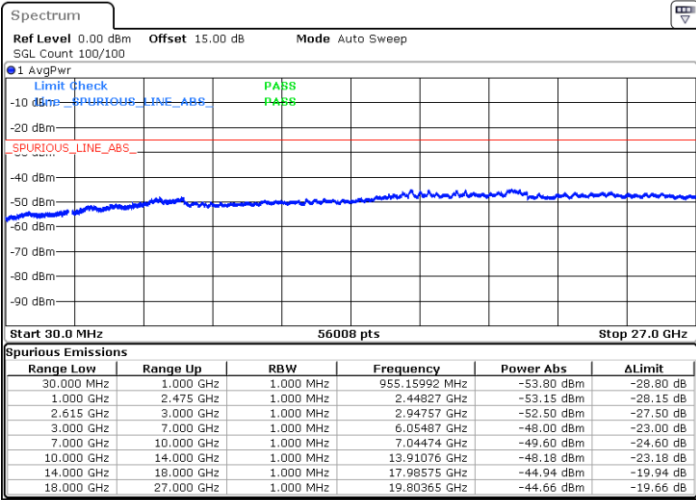

Date: 31.OCT.2022 17:03:11

Date: 31.OCT.2022 16:55:29

Lowest Channel / FullIRB

N/A

Date: 31.OCT.2022 17:13:32

LTE Band 7C / 10MHz+20MHz

64QAM

MiddleChannel / 1RB0 and 1RB99

Middle Channel / 1RB49 and 1RB0

Date: 31.OCT.2022 17:28:07

Date: 31.OCT.2022 17:35:49

Middle Channel / FullIRB

N/A

Date: 31.OCT.2022 17:26:34

LTE Band 7C / 10MHz+20MHz

64QAM

Highest Channel / 1RB0 and 1RB99

Highest Channel / 1RB49 and 1RB0

Date: 31.OCT.2022 17:57:16

Date: 31.OCT.2022 17:55:43

Highest Channel / FullIRB

N/A

Date: 31.OCT.2022 18:04:59

LTE Band 7C / 15MHz+10MHz