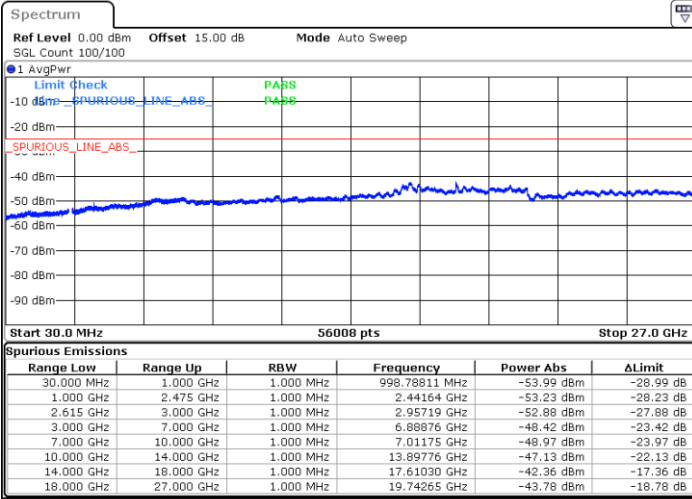

Date: 31.OCT.2022 21:09:17

LTE Band 7C / 15MHz+20MHz

16QAM

Middle Channel / 1RB0 and 1RB9

Middle Channel / 1RB74 and 1RB0

Date: 2.NOV.2022 07:24:55

Date: 2.NOV.2022 07:29:02

Middle Channel / FullIRB

N/A

Date: 31.OCT.2022 21:19:16

LTE Band 7C / 15MHz+20MHz

16QAM

Highest Channel / 1RB0 and 1RB99

Highest Channel / 1RB74 and 1RB0

Date: 2.NOV.2022 07:53:32

Date: 2.NOV.2022 07:49:23

Highest Channel / FullIRB

N/A

Date: 2.NOV.2022 07:57:40

LTE Band 7C / 20MHz+10MHz

16QAM

Lowest Channel / 1RB0 and 1RB49

Lowest Channel / 1RB99 and 1RB0

Date: 31.OCT.2022 18:28:03

Date: 31.OCT.2022 18:23:25

Lowest Channel / FullRB

N/A

Date: 31.OCT.2022 18:32:41

LTE Band 7C / 20MHz+10MHz

16QAM

Middle Channel / 1RB0 and 1RB49

Middle Channel / 1RB99 and 1RB0