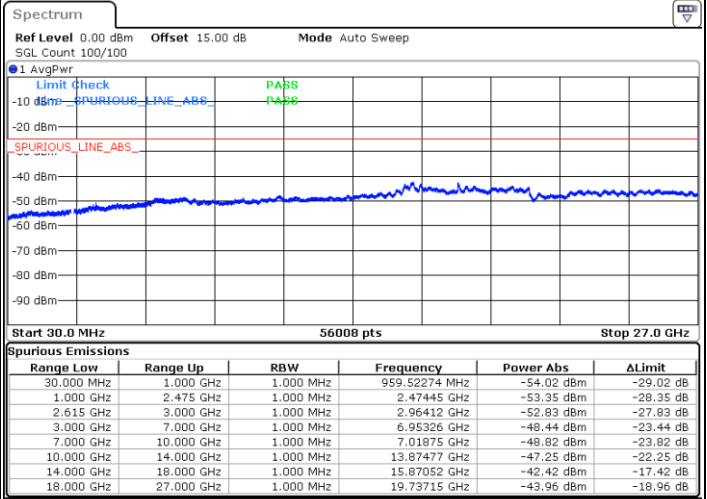

Date: 31.OCT.2022 21:09:17

LTE Band 7C / 15MHz+20MHz

16QAM

Middle Channel / 1RB0 and 1RB9

Middle Channel / 1RB74 and 1RB0

Date: 2.NOV.2022 07:24:55

Date: 2.NOV.2022 07:29:02

Middle Channel / FullIRB

N/A

Date: 31.OCT.2022 21:19:16

LTE Band 7C / 15MHz+20MHz

16QAM

Highest Channel / 1RB0 and 1RB99

Highest Channel / 1RB74 and 1RB0

Date: 2.NOV.2022 07:53:32

Date: 2.NOV.2022 07:49:23

Highest Channel / FullIRB

N/A

Date: 2.NOV.2022 07:57:40

LTE Band 7C / 20MHz+10MHz

16QAM

Lowest Channel / 1RB0 and 1RB49

Lowest Channel / 1RB99 and 1RB0

Date: 31.OCT.2022 18:28:03

Date: 31.OCT.2022 18:23:25

Lowest Channel / FullRB

N/A

Date: 31.OCT.2022 18:32:41

LTE Band 7C / 20MHz+10MHz

16QAM

Middle Channel / 1RB0 and 1RB49

Middle Channel / 1RB99 and 1RB0