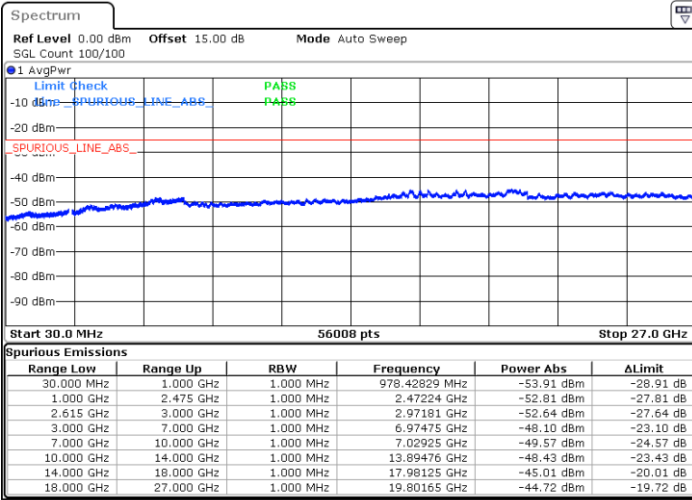

Date: 31.OCT.2022 20:33:52

Date: 31.OCT.2022 20:32:19

Highest Channel / FullIRB

N/A

Date: 31.OCT.2022 20:41:34

LTE Band 7C / 15MHz+20MHz

64QAM

Lowest Channel / 1RB0 and 1RB99

Lowest Channel / 1RB74 and 1RB0

Date: 31.OCT.2022 21:06:11

Date: 31.OCT.2022 20:58:28

Lowest Channel / FullIRB

N/A

Date: 31.OCT.2022 21:07:45

LTE Band 7C / 15MHz+20MHz

64QAM

Middle Channel / 1RB0 and 1RB9

Middle Channel / 1RB74 and 1RB0

Date: 2.NOV.2022 07:23:33

Date: 2.NOV.2022 07:30:25

Middle Channel / FullIRB

N/A

Date: 31.OCT.2022 21:20:49

LTE Band 7C / 15MHz+20MHz

64QAM

Highest Channel / 1RB0 and 1RB99

Highest Channel / 1RB74 and 1RB0

Date: 2.NOV.2022 07:52:08

Date: 2.NOV.2022 07:50:45

Highest Channel / FullIRB

N/A

Date: 2.NOV.2022 07:59:03