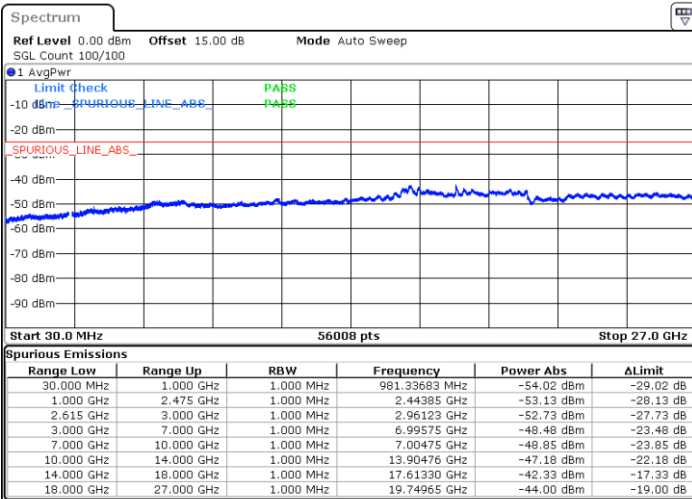

Highest Channel / 1RB0 and 1RB99

Highest Channel / 1RB49 and 1RB0

Date: 31.OCT.2022 17:57:16

Date: 31.OCT.2022 17:55:43

Highest Channel / FullIRB

N/A

Date: 31.OCT.2022 18:04:59

LTE Band 7C / 15MHz+10MHz

64QAM

Lowest Channel / 1RB0 and 1RB49

Lowest Channel / 1RB74 and 1RB0

Date: 2.NOV.2022 10:54:18

Date: 2.NOV.2022 10:47:23

Lowest Channel / FullRB

N/A

Date: 2.NOV.2022 10:55:42

LTE Band 7C / 15MHz+10MHz

64QAM

Middle Channel / 1RB0 and 1RB49

Middle Channel / 1RB74 and 1RB0

Date: 2.NOV.2022 11:12:49

Date: 2.NOV.2022 11:19:46

Middle Channel / FullRB

N/A

Date: 2.NOV.2022 11:11:26

LTE Band 7C / 15MHz+10MHz

64QAM

Highest Channel / 1RB0 and 1RB49

Highest Channel / 1RB74 and 1RB0

Date: 2.NOV.2022 11:41:35

Date: 2.NOV.2022 11:40:11

Highest Channel / FullIRB