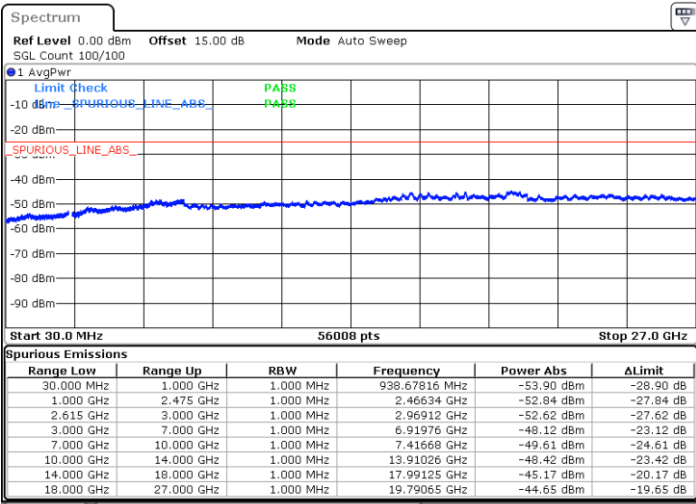

Date: 2.NOV.2022 10:18:51

Highest Channel / FullIRB

N/A

Date: 2.NOV.2022 10:27:09

LTE Band 7C / 10MHz+20MHz

64QAM

Lowest Channel / 1RB0 and 1RB99

Lowest Channel / 1RB49 and 1RB0

Date: 31.OCT.2022 17:03:11

Date: 31.OCT.2022 16:55:29

Lowest Channel / FullIRB

N/A

Date: 31.OCT.2022 17:13:32

LTE Band 7C / 10MHz+20MHz

64QAM

MiddleChannel / 1RB0 and 1RB99

Middle Channel / 1RB49 and 1RB0

Date: 31.OCT.2022 17:28:07

Date: 31.OCT.2022 17:35:49

Middle Channel / FullIRB

N/A

Date: 31.OCT.2022 17:26:34

LTE Band 7C / 10MHz+20MHz

64QAM

Highest Channel / 1RB0 and 1RB99

Highest Channel / 1RB49 and 1RB0

Date: 31.OCT.2022 17:57:16

Date: 31.OCT.2022 17:55:43

Highest Channel / FullIRB

N/A

Date: 31.OCT.2022 18:04:59

LTE Band 7C / 15MHz+10MHz