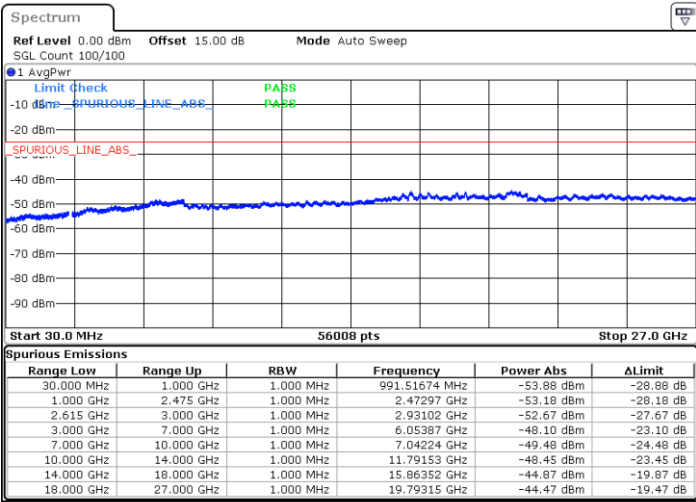

N/A

Date: 2.NOV.2022 11:48:30

LTE Band 7C / 15MHz+15MHz

64QAM

Lowest Channel / 1RB0 and 1RB74

Lowest Channel / 1RB74 and 1RB0

Date: 31.OCT.2022 19:48:30

Date: 31.OCT.2022 19:40:48

Lowest Channel / FullRB

N/A

Date: 31.OCT.2022 19:50:04

LTE Band 7C / 15MHz+15MHz

64QAM

Middle Channel / 1RB0 and 1RB74

Middle Channel / 1RB74 and 1RB0

Date: 31.OCT.2022 20:04:40

Date: 31.OCT.2022 20:12:23

Middle Channel / FullRB

N/A

Date: 31.OCT.2022 20:03:07

LTE Band 7C / 15MHz+15MHz

64QAM

Highest Channel / 1RB0 and 1RB74

Highest Channel / 1RB74 and 1RB0

Date: 31.OCT.2022 20:33:52

Date: 31.OCT.2022 20:32:19

Highest Channel / FullIRB

N/A

Date: 31.OCT.2022 20:41:34

LTE Band 7C / 15MHz+20MHz

64QAM

Lowest Channel / 1RB0 and 1RB99