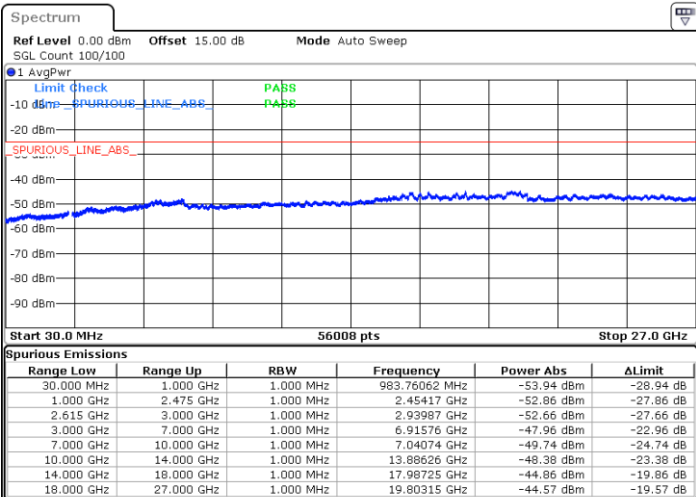

Date: 31.OCT.2022 18:46:14

Date: 31.OCT.2022 18:50:52

Middle Channel / FullIRB

N/A

Date: 31.OCT.2022 18:41:36

LTE Band 7C / 20MHz+10MHz

16QAM

Highest Channel / 1RB0 and 1RB49

Highest Channel / 1RB99 and 1RB0

Date: 31.OCT.2022 19:16:34

Date: 31.OCT.2022 19:11:55

Highest Channel / FullIRB

N/A

Date: 31.OCT.2022 19:21:12

LTE Band 7C / 20MHz+15MHz

16QAM

Lowest Channel / 1RB0 and 1RB74

Lowest Channel / 1RB99 and 1RB0

Date: 2.NOV.2022 08:22:17

Date: 2.NOV.2022 08:18:08

Lowest Channel / FullRB

N/A

Date: 2.NOV.2022 08:26:27

LTE Band 7C / 20MHz+15MHz