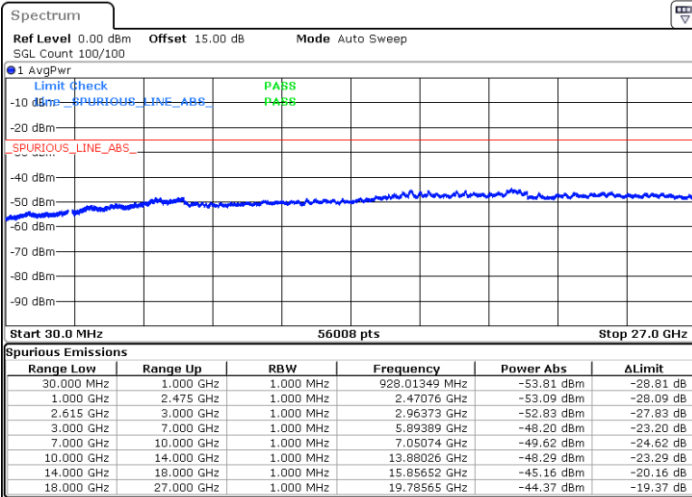

Middle Channel / 1RB49 and 1RB0

Date: 31.OCT.2022 17:28:07

Date: 31.OCT.2022 17:35:49

Middle Channel / FullIRB

N/A

Date: 31.OCT.2022 17:26:34

LTE Band 7C / 10MHz+20MHz

64QAM

Highest Channel / 1RB0 and 1RB99

Highest Channel / 1RB49 and 1RB0

Date: 31.OCT.2022 17:57:16

Date: 31.OCT.2022 17:55:43

Highest Channel / FullIRB

N/A

Date: 31.OCT.2022 18:04:59

LTE Band 7C / 15MHz+10MHz

64QAM

Lowest Channel / 1RB0 and 1RB49

Lowest Channel / 1RB74 and 1RB0

Date: 2.NOV.2022 10:54:18

Date: 2.NOV.2022 10:47:23

Lowest Channel / FullRB

N/A

Date: 2.NOV.2022 10:55:42