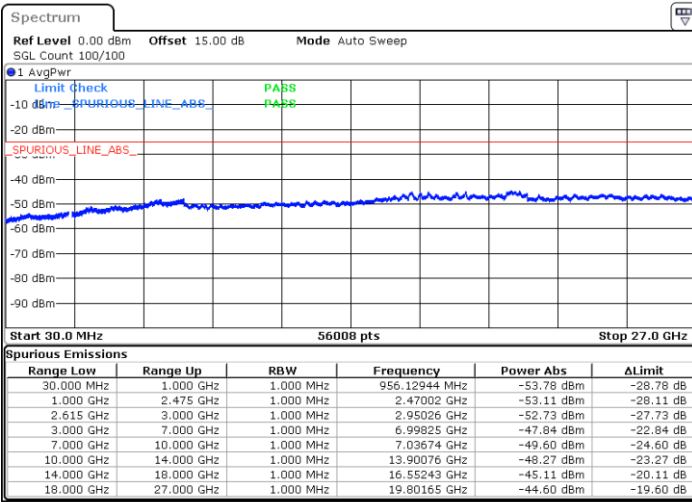

LTE Band 7C / 15MHz+20MHz

16QAM

Lowest Channel / 1RB0 and 1RB99

Lowest Channel / 1RB74 and 1RB0

Date: 31.OCT.2022 21:04:38

Date: 31.OCT.2022 21:00:01

Lowest Channel / FullIRB

N/A

Date: 31.OCT.2022 21:09:17

LTE Band 7C / 15MHz+20MHz

16QAM

Middle Channel / 1RB0 and 1RB9

Middle Channel / 1RB74 and 1RB0

Date: 2.NOV.2022 07:24:55

Date: 2.NOV.2022 07:29:02

Middle Channel / FullIRB

N/A

Date: 31.OCT.2022 21:19:16

LTE Band 7C / 15MHz+20MHz

16QAM

Highest Channel / 1RB0 and 1RB99

Highest Channel / 1RB74 and 1RB0

Date: 2.NOV.2022 07:53:32

Date: 2.NOV.2022 07:49:23