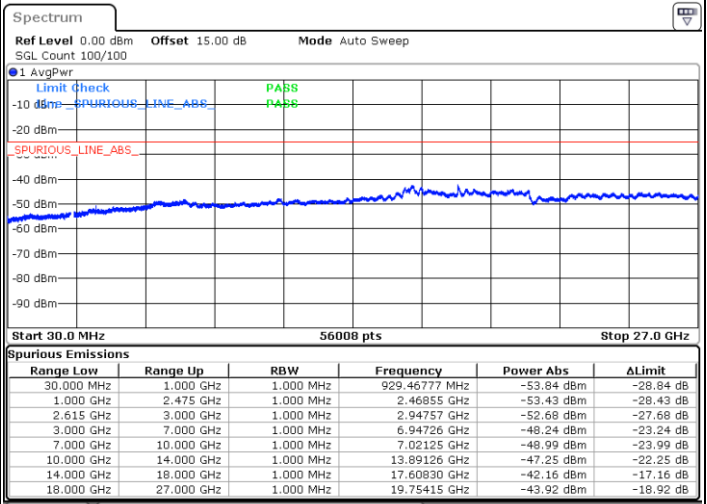

Date: 31.OCT.2022 18:46:14

Date: 31.OCT.2022 18:50:52

Middle Channel / FullIRB

N/A

Date: 31.OCT.2022 18:41:36

LTE Band 7C / 20MHz+10MHz

16QAM

Highest Channel / 1RB0 and 1RB49

Highest Channel / 1RB99 and 1RB0

Date: 31.OCT.2022 19:16:34

Date: 31.OCT.2022 19:11:55

Highest Channel / FullIRB

N/A

Date: 31.OCT.2022 19:21:12

LTE Band 7C / 20MHz+15MHz

16QAM

Lowest Channel / 1RB0 and 1RB74

Lowest Channel / 1RB99 and 1RB0

Date: 2.NOV.2022 08:22:17

Date: 2.NOV.2022 08:18:08

Lowest Channel / FullRB

N/A

Date: 2.NOV.2022 08:26:27

LTE Band 7C / 20MHz+15MHz