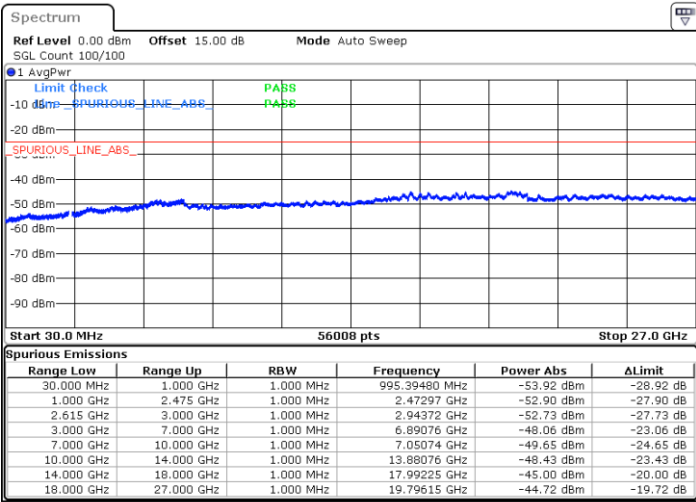

N/A

Date: 31.OCT.2022 21:19:16

LTE Band 7C / 15MHz+20MHz

16QAM

Highest Channel / 1RB0 and 1RB99

Highest Channel / 1RB74 and 1RB0

Date: 2.NOV.2022 07:53:32

Date: 2.NOV.2022 07:49:23

Highest Channel / FullIRB

N/A

Date: 2.NOV.2022 07:57:40

LTE Band 7C / 20MHz+10MHz

16QAM

Lowest Channel / 1RB0 and 1RB49

Lowest Channel / 1RB99 and 1RB0

Date: 31.OCT.2022 18:28:03

Date: 31.OCT.2022 18:23:25

Lowest Channel / FullRB

N/A

Date: 31.OCT.2022 18:32:41

LTE Band 7C / 20MHz+10MHz

16QAM

Middle Channel / 1RB0 and 1RB49

Middle Channel / 1RB99 and 1RB0

Date: 31.OCT.2022 18:46:14

Date: 31.OCT.2022 18:50:52

Middle Channel / FullIRB

N/A

Date: 31.OCT.2022 18:41:36

LTE Band 7C / 20MHz+10MHz

16QAM

Highest Channel / 1RB0 and 1RB49