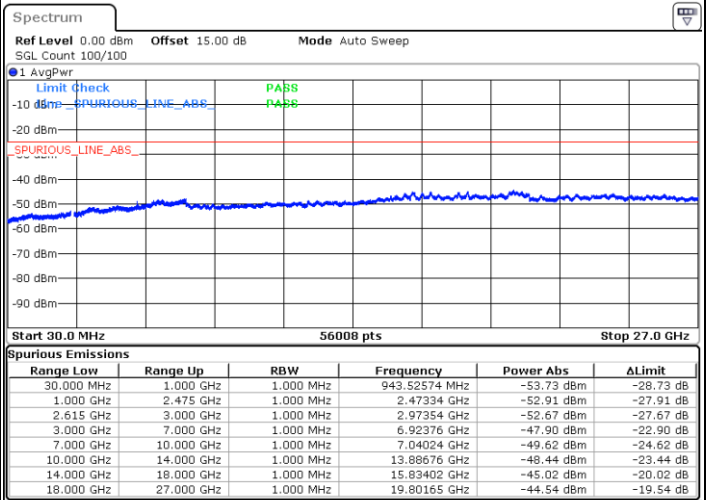

Highest Channel / FullIRB

N/A

Date: 2.NOV.2022 07:57:40

LTE Band 7C / 20MHz+10MHz

16QAM

Lowest Channel / 1RB0 and 1RB49

Lowest Channel / 1RB99 and 1RB0

Date: 31.OCT.2022 18:28:03

Date: 31.OCT.2022 18:23:25

Lowest Channel / FullRB

N/A

Date: 31.OCT.2022 18:32:41

LTE Band 7C / 20MHz+10MHz

16QAM

Middle Channel / 1RB0 and 1RB49

Middle Channel / 1RB99 and 1RB0

Date: 31.OCT.2022 18:46:14

Date: 31.OCT.2022 18:50:52

Middle Channel / FullIRB

N/A

Date: 31.OCT.2022 18:41:36

LTE Band 7C / 20MHz+10MHz

16QAM

Highest Channel / 1RB0 and 1RB49

Highest Channel / 1RB99 and 1RB0

Date: 31.OCT.2022 19:16:34

Date: 31.OCT.2022 19:11:55

Highest Channel / FullIRB

N/A

Date: 31.OCT.2022 19:21:12

LTE Band 7C / 20MHz+15MHz

16QAM