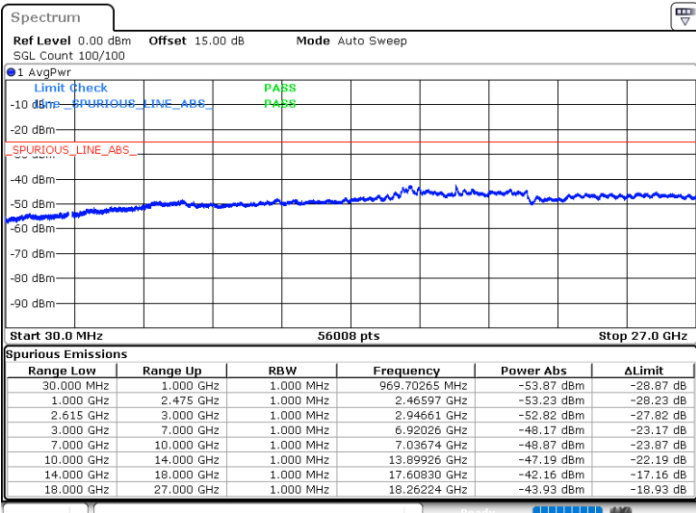

Highest Channel / 1RB0 and 1RB99

Highest Channel / 1RB49 and 1RB0

Date: 31.OCT.2022 17:57:16

Date: 31.OCT.2022 17:55:43

Highest Channel / FullIRB

N/A

Date: 31.OCT.2022 18:04:59

LTE Band 7C / 15MHz+10MHz

LTE Band 7C / 15MHz+10MHz

64QAM

Middle Channel / 1RB0 and 1RB49

Middle Channel / 1RB74 and 1RB0

Date: 2.NOV.2022 11:12:49

Date: 2.NOV.2022 11:19:46

Middle Channel / FullRB

N/A

Date: 2.NOV.2022 11:11:26

LTE Band 7C / 15MHz+10MHz

64QAM

Highest Channel / 1RB0 and 1RB49

Highest Channel / 1RB74 and 1RB0

Date: 2.NOV.2022 11:41:35

Date: 2.NOV.2022 11:40:11

Highest Channel / FullIRB