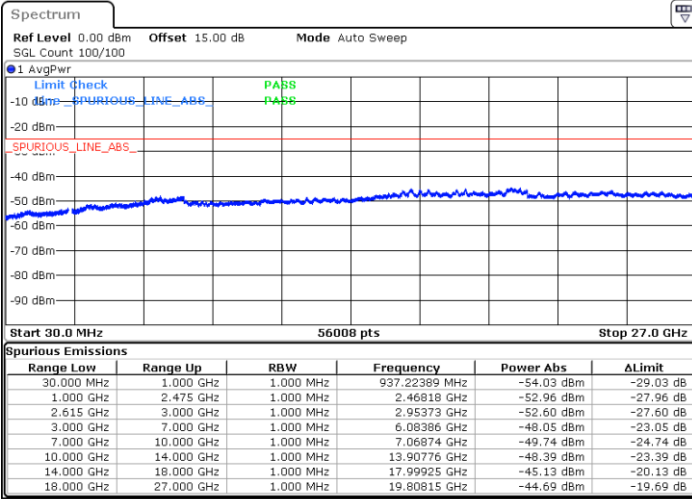

Date: 31.OCT.2022 17:03:11

Date: 31.OCT.2022 16:55:29

Lowest Channel / FullIRB

N/A

Date: 31.OCT.2022 17:13:32

LTE Band 7C / 10MHz+20MHz

64QAM

MiddleChannel / 1RB0 and 1RB99

Middle Channel / 1RB49 and 1RB0

Date: 31.OCT.2022 17:28:07

Date: 31.OCT.2022 17:35:49

Middle Channel / FullIRB

N/A

Date: 31.OCT.2022 17:26:34

LTE Band 7C / 10MHz+20MHz

64QAM

Highest Channel / 1RB0 and 1RB99

Highest Channel / 1RB49 and 1RB0

Date: 31.OCT.2022 17:57:16

Date: 31.OCT.2022 17:55:43

Highest Channel / FullIRB

N/A

Date: 31.OCT.2022 18:04:59

LTE Band 7C / 15MHz+10MHz