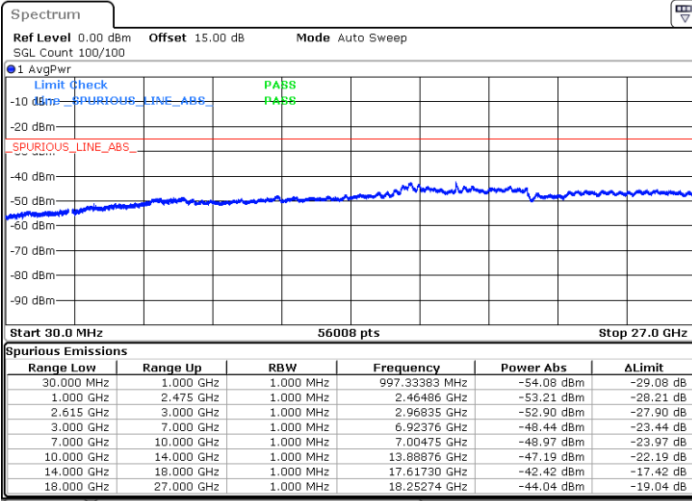

LTE Band 7C / 20MHz+15MHz

16QAM

Highest Channel / 1RB0 and 1RB74

Highest Channel / 1RB99 and 1RB0

Date: 2.NOV.2022 09:08:50

Date: 2.NOV.2022 09:04:40

Highest Channel / FullIRB

N/A

Date: 2.NOV.2022 09:12:59

LTE Band 7C / 20MHz+20MHz

16QAM

Lowest Channel / 1RB0 and 1RB99

Lowest Channel / 1RB99 and 1RB0

Date: 2.NOV.2022 09:36:26

Date: 2.NOV.2022 09:32:17

Lowest Channel / FullRB

N/A

Date: 2.NOV.2022 09:40:36

LTE Band 7C / 20MHz+20MHz

16QAM

Middle Channel / 1RB0 and 1RB99

Middle Channel / 1RB99 and 1RB0

Date: 2.NOV.2022 09:54:17

Date: 2.NOV.2022 09:58:26

Middle Channel / FullIRB

N/A

Date: 2.NOV.2022 09:50:07

LTE Band 7C / 20MHz+20MHz

16QAM

Highest Channel / 1RB0 and 1RB99

Highest Channel / 1RB99 and 1RB0

Date: 2.NOV.2022 10:23:00