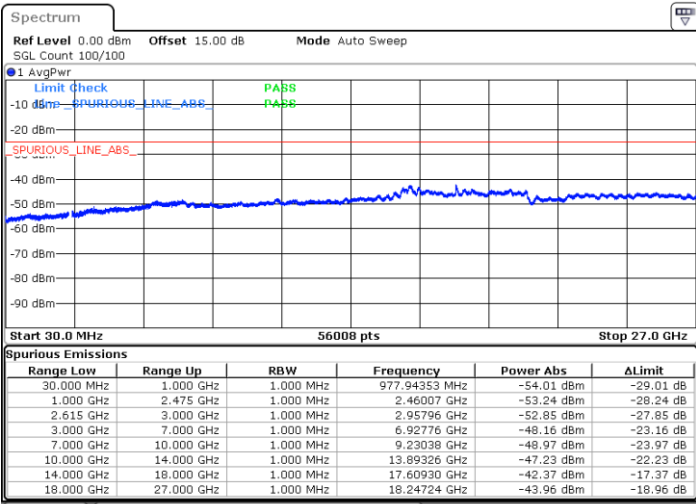

Lowest Channel / 1RB0 and 1RB74

Lowest Channel / 1RB99 and 1RB0

Date: 2.NOV.2022 08:22:17

Date: 2.NOV.2022 08:18:08

Lowest Channel / FullRB

N/A

Date: 2.NOV.2022 08:26:27

LTE Band 7C / 20MHz+15MHz

16QAM

MiddleChannel / 1RB0 and 1RB74

Middle Channel / 1RB99 and 1RB0

Date: 2.NOV.2022 08:40:07

Date: 2.NOV.2022 08:44:16

Middle Channel / FullRB

N/A

Date: 2.NOV.2022 08:35:57

LTE Band 7C / 20MHz+15MHz

16QAM

Highest Channel / 1RB0 and 1RB74

Highest Channel / 1RB99 and 1RB0

Date: 2.NOV.2022 09:08:50

Date: 2.NOV.2022 09:04:40

Highest Channel / FullIRB

N/A

Date: 2.NOV.2022 09:12:59

LTE Band 7C / 20MHz+20MHz

16QAM

Lowest Channel / 1RB0 and 1RB99

Lowest Channel / 1RB99 and 1RB0

Date: 2.NOV.2022 09:36:26

Date: 2.NOV.2022 09:32:17

Lowest Channel / FullRB