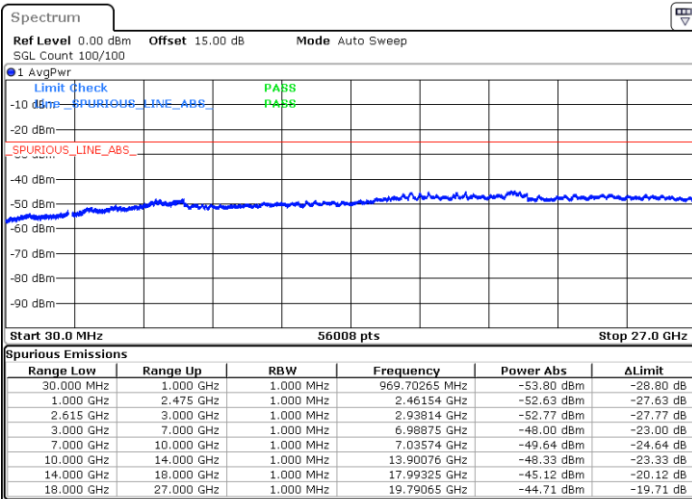

Highest Channel / FullIRB

N/A

Date: 2.NOV.2022 07:57:40

LTE Band 7C / 20MHz+10MHz

16QAM

Lowest Channel / 1RB0 and 1RB49

Lowest Channel / 1RB99 and 1RB0

Date: 31.OCT.2022 18:28:03

Date: 31.OCT.2022 18:23:25

Lowest Channel / FullRB

N/A

Date: 31.OCT.2022 18:32:41

LTE Band 7C / 20MHz+10MHz

16QAM

Middle Channel / 1RB0 and 1RB49

Middle Channel / 1RB99 and 1RB0

Date: 31.OCT.2022 18:46:14

Date: 31.OCT.2022 18:50:52

Middle Channel / FullIRB

N/A

Date: 31.OCT.2022 18:41:36

LTE Band 7C / 20MHz+10MHz

16QAM

Highest Channel / 1RB0 and 1RB49

Highest Channel / 1RB99 and 1RB0

Date: 31.OCT.2022 19:16:34

Date: 31.OCT.2022 19:11:55

Highest Channel / FullIRB

N/A

Date: 31.OCT.2022 19:21:12

LTE Band 7C / 20MHz+15MHz

16QAM