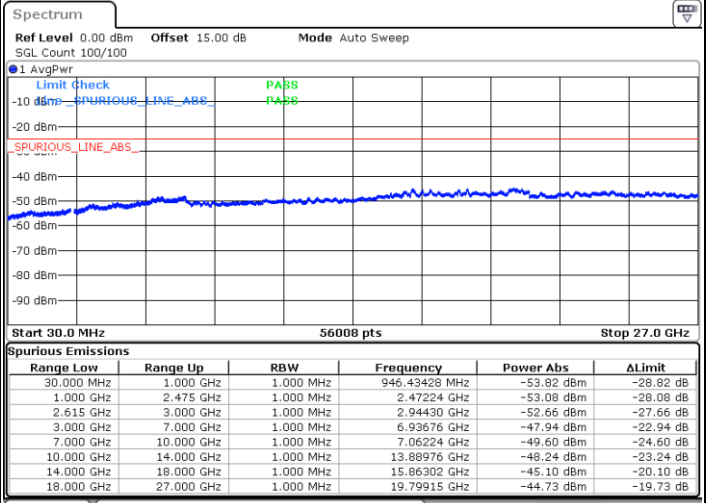

LTE Band 7C / 20MHz+10MHz

64QAM

Lowest Channel / 1RB0 and 1RB49

Lowest Channel / 1RB99 and 1RB0

Date: 31.OCT.2022 18:29:36

Date: 31.OCT.2022 18:21:53

Lowest Channel / FullRB

N/A

Date: 31.OCT.2022 18:31:09

LTE Band 7C / 20MHz+10MHz

64QAM

Middle Channel / 1RB0 and 1RB49

Middle Channel / 1RB99 and 1RB0

Date: 31.OCT.2022 18:44:42

Date: 31.OCT.2022 18:52:25

Middle Channel / FullIRB

N/A

Date: 31.OCT.2022 18:43:09

LTE Band 7C / 20MHz+10MHz

64QAM

Highest Channel / 1RB0 and 1RB49

Highest Channel / 1RB99 and 1RB0

Date: 31.OCT.2022 19:15:01

Date: 31.OCT.2022 19:13:28