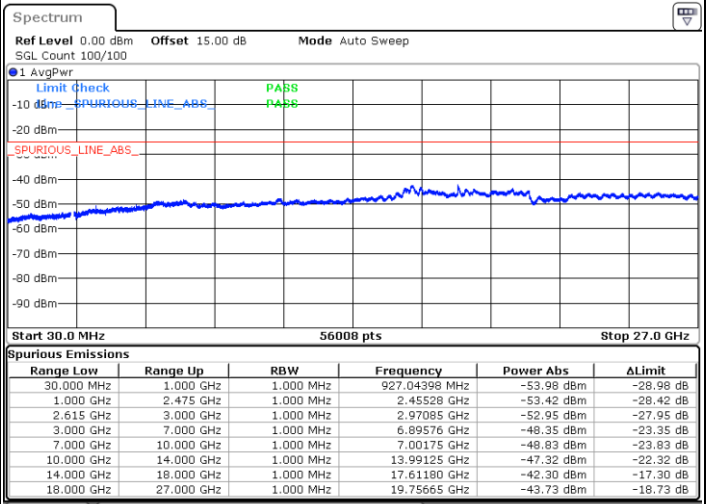

LTE Band 7C / 15MHz+20MHz

16QAM

Lowest Channel / 1RB0 and 1RB99

Lowest Channel / 1RB74 and 1RB0

Date: 31.OCT.2022 21:04:38

Date: 31.OCT.2022 21:00:01

Lowest Channel / FullIRB

N/A

Date: 31.OCT.2022 21:09:17

LTE Band 7C / 15MHz+20MHz

16QAM

Middle Channel / 1RB0 and 1RB9

Middle Channel / 1RB74 and 1RB0

Date: 2.NOV.2022 07:24:55

Date: 2.NOV.2022 07:29:02

Middle Channel / FullIRB

N/A

Date: 31.OCT.2022 21:19:16

LTE Band 7C / 15MHz+20MHz

16QAM

Highest Channel / 1RB0 and 1RB99

Highest Channel / 1RB74 and 1RB0

Date: 2.NOV.2022 07:53:32

Date: 2.NOV.2022 07:49:23

Highest Channel / FullIRB

N/A

Date: 2.NOV.2022 07:57:40

LTE Band 7C / 20MHz+10MHz

16QAM

Lowest Channel / 1RB0 and 1RB49

Lowest Channel / 1RB99 and 1RB0

Date: 31.OCT.2022 18:28:03