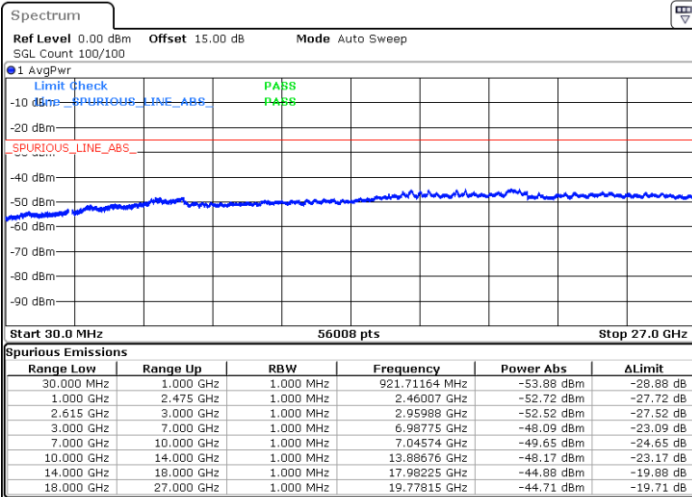

Date: 2.NOV.2022 11:11:26

LTE Band 7C / 15MHz+10MHz

64QAM

Highest Channel / 1RB0 and 1RB49

Highest Channel / 1RB74 and 1RB0

Date: 2.NOV.2022 11:41:35

Date: 2.NOV.2022 11:40:11

Highest Channel / FullIRB

N/A

Date: 2.NOV.2022 11:48:30

LTE Band 7C / 15MHz+15MHz

64QAM

Lowest Channel / 1RB0 and 1RB74

Lowest Channel / 1RB74 and 1RB0

Date: 31.OCT.2022 19:48:30

Date: 31.OCT.2022 19:40:48

Lowest Channel / FullRB

N/A

Date: 31.OCT.2022 19:50:04

LTE Band 7C / 15MHz+15MHz

64QAM

Middle Channel / 1RB0 and 1RB74

Middle Channel / 1RB74 and 1RB0

Date: 31.OCT.2022 20:04:40

Date: 31.OCT.2022 20:12:23

Middle Channel / FullRB

N/A

Date: 31.OCT.2022 20:03:07

LTE Band 7C / 15MHz+15MHz

64QAM

Highest Channel / 1RB0 and 1RB74

Highest Channel / 1RB74 and 1RB0