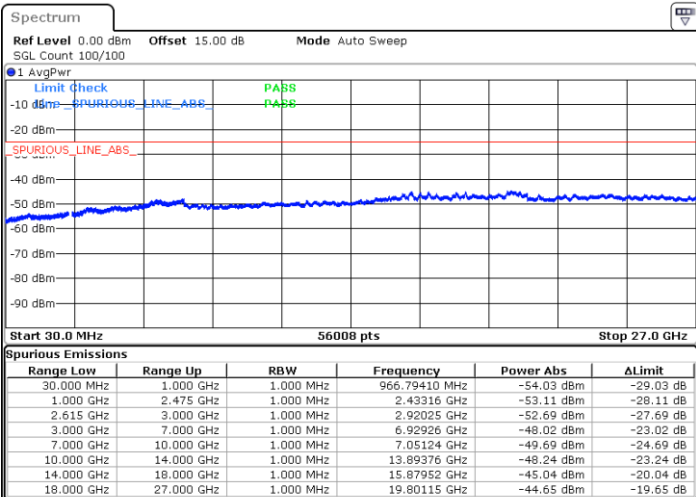

64QAM

Highest Channel / 1RB0 and 1RB99

Highest Channel / 1RB74 and 1RB0

Date: 2.NOV.2022 07:52:08

Date: 2.NOV.2022 07:50:45

Highest Channel / FullIRB

N/A

Date: 2.NOV.2022 07:59:03

LTE Band 7C / 20MHz+10MHz

64QAM

Lowest Channel / 1RB0 and 1RB49

Lowest Channel / 1RB99 and 1RB0

Date: 31.OCT.2022 18:29:36

Date: 31.OCT.2022 18:21:53

Lowest Channel / FullRB

N/A

Date: 31.OCT.2022 18:31:09

LTE Band 7C / 20MHz+10MHz

64QAM

Middle Channel / 1RB0 and 1RB49

Middle Channel / 1RB99 and 1RB0

Date: 31.OCT.2022 18:44:42

Date: 31.OCT.2022 18:52:25

Middle Channel / FullIRB