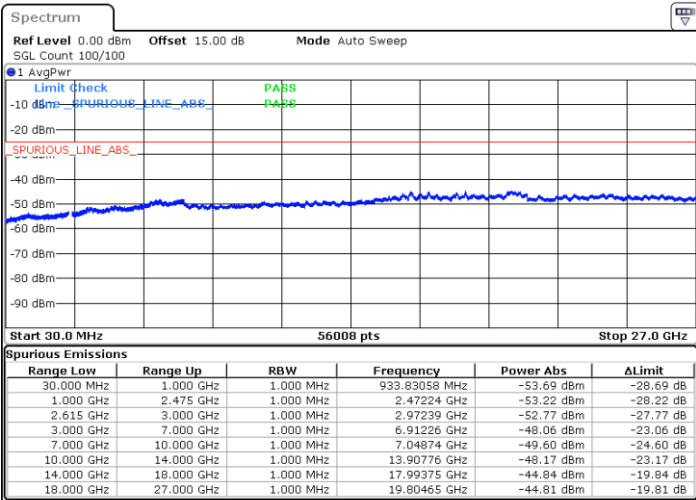

Middle Channel / FullIRB

N/A

Date: 2.NOV.2022 09:50:07

LTE Band 7C / 20MHz+20MHz

16QAM

Highest Channel / 1RB0 and 1RB99

Highest Channel / 1RB99 and 1RB0

Date: 2.NOV.2022 10:23:00

Date: 2.NOV.2022 10:18:51

Highest Channel / FullIRB

N/A

Date: 2.NOV.2022 10:27:09

LTE Band 7C / 10MHz+20MHz

64QAM

Lowest Channel / 1RB0 and 1RB99

Lowest Channel / 1RB49 and 1RB0

Date: 31.OCT.2022 17:03:11

Date: 31.OCT.2022 16:55:29

Lowest Channel / FullIRB

N/A

Date: 31.OCT.2022 17:13:32

LTE Band 7C / 10MHz+20MHz

64QAM

MiddleChannel / 1RB0 and 1RB99