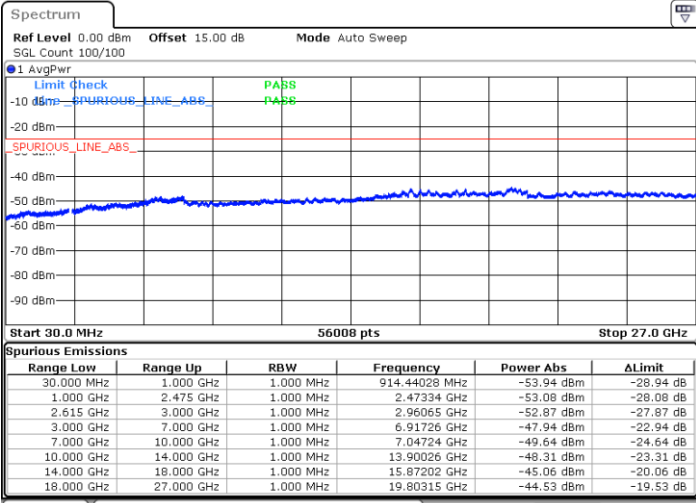

Date: 31.OCT.2022 18:31:09

LTE Band 7C / 20MHz+10MHz

64QAM

Middle Channel / 1RB0 and 1RB49

Middle Channel / 1RB99 and 1RB0

Date: 31.OCT.2022 18:44:42

Date: 31.OCT.2022 18:52:25

Middle Channel / FullIRB

N/A

Date: 31.OCT.2022 18:43:09

LTE Band 7C / 20MHz+10MHz

64QAM

Highest Channel / 1RB0 and 1RB49

Highest Channel / 1RB99 and 1RB0

Date: 31.OCT.2022 19:15:01

Date: 31.OCT.2022 19:13:28