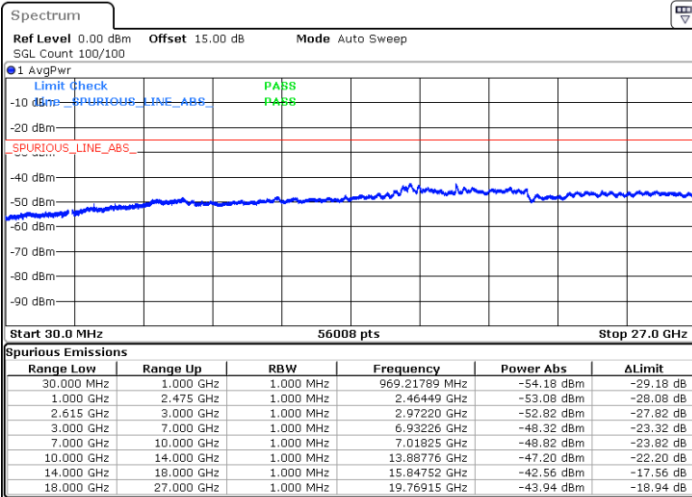

LTE Band 7C / 15MHz+10MHz

64QAM

Middle Channel / 1RB0 and 1RB49

Middle Channel / 1RB74 and 1RB0

Date: 2.NOV.2022 11:12:49

Date: 2.NOV.2022 11:19:46

Middle Channel / FullRB

N/A

Date: 2.NOV.2022 11:11:26

LTE Band 7C / 15MHz+10MHz

64QAM

Highest Channel / 1RB0 and 1RB49

Highest Channel / 1RB74 and 1RB0

Date: 2.NOV.2022 11:41:35

Date: 2.NOV.2022 11:40:11

Highest Channel / FullIRB

N/A

Date: 2.NOV.2022 11:48:30

LTE Band 7C / 15MHz+15MHz

64QAM

Lowest Channel / 1RB0 and 1RB74

Lowest Channel / 1RB74 and 1RB0

Date: 31.OCT.2022 19:48:30

Date: 31.OCT.2022 19:40:48