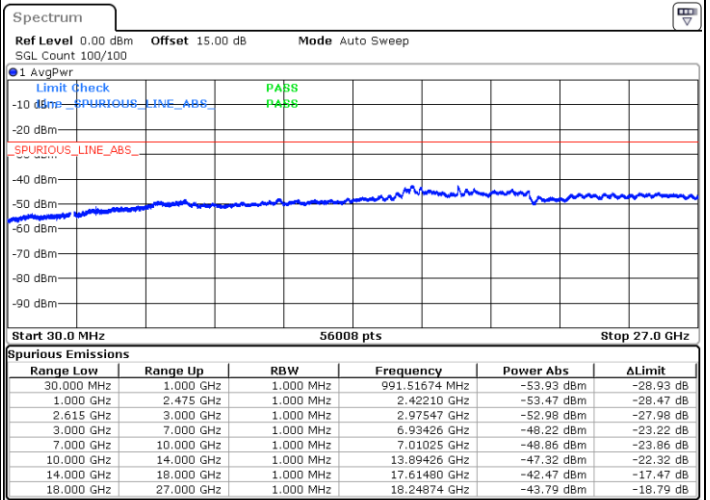

Date: 31.OCT.2022 20:33:52

Date: 31.OCT.2022 20:32:19

Highest Channel / FullIRB

N/A

Date: 31.OCT.2022 20:41:34

LTE Band 7C / 15MHz+20MHz

64QAM

Lowest Channel / 1RB0 and 1RB99

Lowest Channel / 1RB74 and 1RB0

Date: 31.OCT.2022 21:06:11

Date: 31.OCT.2022 20:58:28

Lowest Channel / FullIRB

N/A

Date: 31.OCT.2022 21:07:45

LTE Band 7C / 15MHz+20MHz

64QAM

Middle Channel / 1RB0 and 1RB9

Middle Channel / 1RB74 and 1RB0

Date: 2.NOV.2022 07:23:33

Date: 2.NOV.2022 07:30:25

Middle Channel / FullIRB

N/A

Date: 31.OCT.2022 21:20:49

LTE Band 7C / 15MHz+20MHz

64QAM

Highest Channel / 1RB0 and 1RB99

Highest Channel / 1RB74 and 1RB0

Date: 2.NOV.2022 07:52:08

Date: 2.NOV.2022 07:50:45

Highest Channel / FullIRB

N/A

Date: 2.NOV.2022 07:59:03