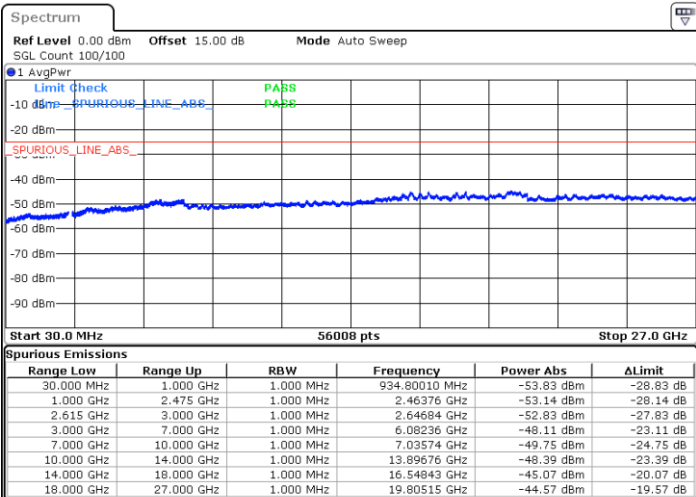

Middle Channel / FullIRB

N/A

Date: 2.NOV.2022 09:50:07

LTE Band 7C / 20MHz+20MHz

16QAM

Highest Channel / 1RB0 and 1RB99

Highest Channel / 1RB99 and 1RB0

Date: 2.NOV.2022 10:23:00

Date: 2.NOV.2022 10:18:51

Highest Channel / FullIRB

N/A

Date: 2.NOV.2022 10:27:09

LTE Band 7C / 10MHz+20MHz

64QAM

Lowest Channel / 1RB0 and 1RB99

Lowest Channel / 1RB49 and 1RB0

Date: 31.OCT.2022 17:03:11

Date: 31.OCT.2022 16:55:29

Lowest Channel / FullIRB

N/A

Date: 31.OCT.2022 17:13:32

LTE Band 7C / 10MHz+20MHz

64QAM

MiddleChannel / 1RB0 and 1RB99