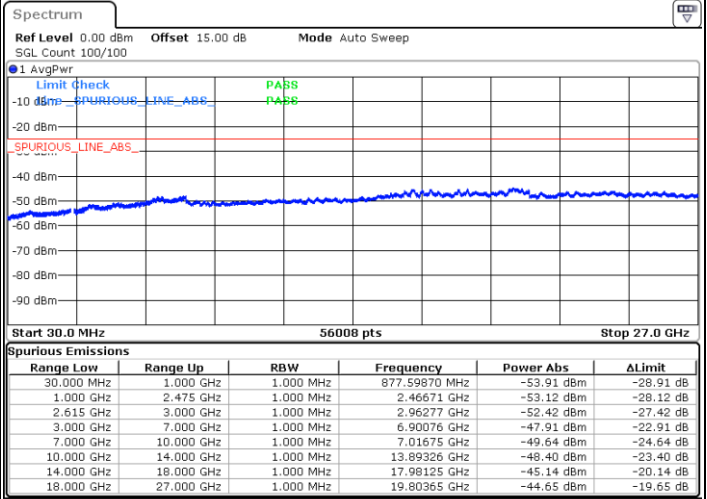

Lowest Channel / FullRB

N/A

Date: 31.OCT.2022 19:50:04

LTE Band 7C / 15MHz+15MHz

64QAM

Middle Channel / 1RB0 and 1RB74

Middle Channel / 1RB74 and 1RB0

Date: 31.OCT.2022 20:04:40

Date: 31.OCT.2022 20:12:23

Middle Channel / FullRB

N/A

Date: 31.OCT.2022 20:03:07

LTE Band 7C / 15MHz+15MHz

64QAM

Highest Channel / 1RB0 and 1RB74

Highest Channel / 1RB74 and 1RB0

Date: 31.OCT.2022 20:33:52

Date: 31.OCT.2022 20:32:19

Highest Channel / FullIRB

N/A

Date: 31.OCT.2022 20:41:34

LTE Band 7C / 15MHz+20MHz

64QAM

Lowest Channel / 1RB0 and 1RB99

Lowest Channel / 1RB74 and 1RB0

Date: 31.OCT.2022 21:06:11

Date: 31.OCT.2022 20:58:28

Lowest Channel / FullIRB

N/A

Date: 31.OCT.2022 21:07:45

LTE Band 7C / 15MHz+20MHz

64QAM