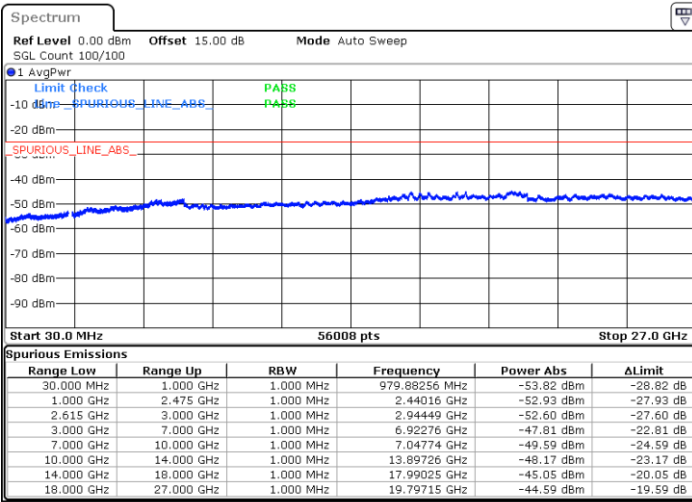

LTE Band 7C / 15MHz+20MHz

16QAM

Lowest Channel / 1RB0 and 1RB99

Lowest Channel / 1RB74 and 1RB0

Date: 31.OCT.2022 21:04:38

Date: 31.OCT.2022 21:00:01

Lowest Channel / FullIRB

N/A

Date: 31.OCT.2022 21:09:17

LTE Band 7C / 15MHz+20MHz

16QAM

Middle Channel / 1RB0 and 1RB9

Middle Channel / 1RB74 and 1RB0

Date: 2.NOV.2022 07:24:55

Date: 2.NOV.2022 07:29:02

Middle Channel / FullIRB

N/A

Date: 31.OCT.2022 21:19:16

LTE Band 7C / 15MHz+20MHz

16QAM

Highest Channel / 1RB0 and 1RB99

Highest Channel / 1RB74 and 1RB0

Date: 2.NOV.2022 07:53:32

Date: 2.NOV.2022 07:49:23