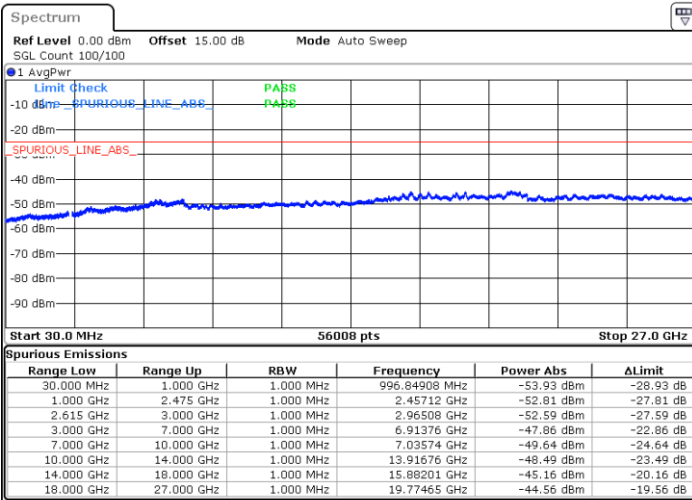

Highest Channel / FullIRB

N/A

Date: 2.NOV.2022 07:57:40

LTE Band 7C / 20MHz+10MHz

16QAM

Lowest Channel / 1RB0 and 1RB49

Lowest Channel / 1RB99 and 1RB0

Date: 31.OCT.2022 18:28:03

Date: 31.OCT.2022 18:23:25

Lowest Channel / FullRB

N/A

Date: 31.OCT.2022 18:32:41

LTE Band 7C / 20MHz+10MHz

16QAM

Middle Channel / 1RB0 and 1RB49

Middle Channel / 1RB99 and 1RB0

Date: 31.OCT.2022 18:46:14

Date: 31.OCT.2022 18:50:52

Middle Channel / FullIRB

N/A

Date: 31.OCT.2022 18:41:36

LTE Band 7C / 20MHz+10MHz

16QAM

Highest Channel / 1RB0 and 1RB49

Highest Channel / 1RB99 and 1RB0

Date: 31.OCT.2022 19:16:34

Date: 31.OCT.2022 19:11:55

Highest Channel / FullIRB

N/A

Date: 31.OCT.2022 19:21:12

LTE Band 7C / 20MHz+15MHz

16QAM