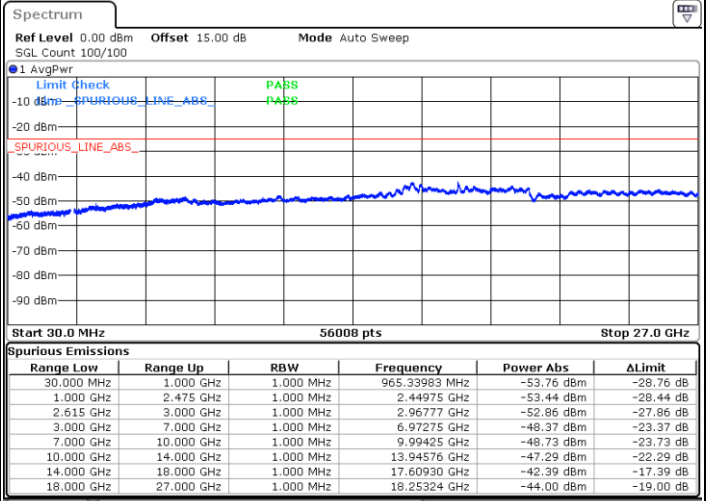

LTE Band 7C / 20MHz+15MHz

16QAM

Highest Channel / 1RB0 and 1RB74

Highest Channel / 1RB99 and 1RB0

Date: 2.NOV.2022 09:08:50

Date: 2.NOV.2022 09:04:40

Highest Channel / FullIRB

N/A

Date: 2.NOV.2022 09:12:59

LTE Band 7C / 20MHz+20MHz

16QAM

Lowest Channel / 1RB0 and 1RB99

Lowest Channel / 1RB99 and 1RB0

Date: 2.NOV.2022 09:36:26

Date: 2.NOV.2022 09:32:17

Lowest Channel / FullRB

N/A

Date: 2.NOV.2022 09:40:36

LTE Band 7C / 20MHz+20MHz

16QAM

Middle Channel / 1RB0 and 1RB99

Middle Channel / 1RB99 and 1RB0

Date: 2.NOV.2022 09:54:17

Date: 2.NOV.2022 09:58:26

Middle Channel / FullIRB

N/A

Date: 2.NOV.2022 09:50:07

LTE Band 7C / 20MHz+20MHz

16QAM

Highest Channel / 1RB0 and 1RB99

Highest Channel / 1RB99 and 1RB0

Date: 2.NOV.2022 10:23:00