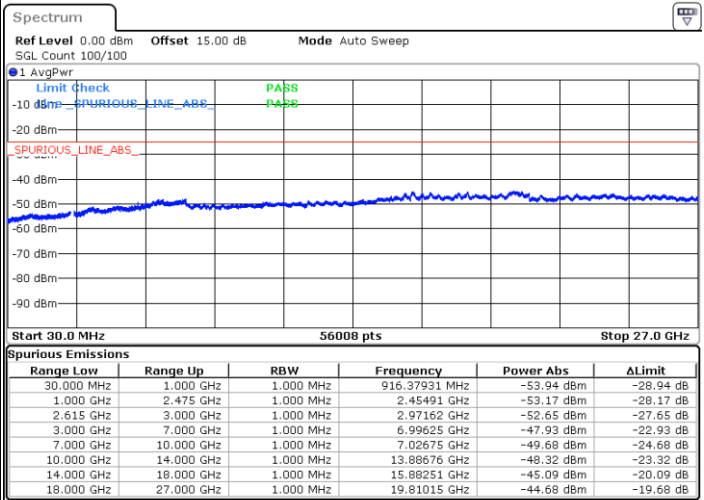

Date: 31.OCT.2022 18:23:25

Lowest Channel / FullRB

N/A

Date: 31.OCT.2022 18:32:41

LTE Band 7C / 20MHz+10MHz

16QAM

Middle Channel / 1RB0 and 1RB49

Middle Channel / 1RB99 and 1RB0

Date: 31.OCT.2022 18:46:14

Date: 31.OCT.2022 18:50:52

Middle Channel / FullIRB

N/A

Date: 31.OCT.2022 18:41:36

LTE Band 7C / 20MHz+10MHz

16QAM

Highest Channel / 1RB0 and 1RB49

Highest Channel / 1RB99 and 1RB0

Date: 31.OCT.2022 19:16:34

Date: 31.OCT.2022 19:11:55

Highest Channel / FullIRB

N/A

Date: 31.OCT.2022 19:21:12

LTE Band 7C / 20MHz+15MHz

16QAM

Lowest Channel / 1RB0 and 1RB74

Lowest Channel / 1RB99 and 1RB0

Date: 2.NOV.2022 08:22:17

Date: 2.NOV.2022 08:18:08

Lowest Channel / FullRB

N/A

Date: 2.NOV.2022 08:26:27

LTE Band 7C / 20MHz+15MHz