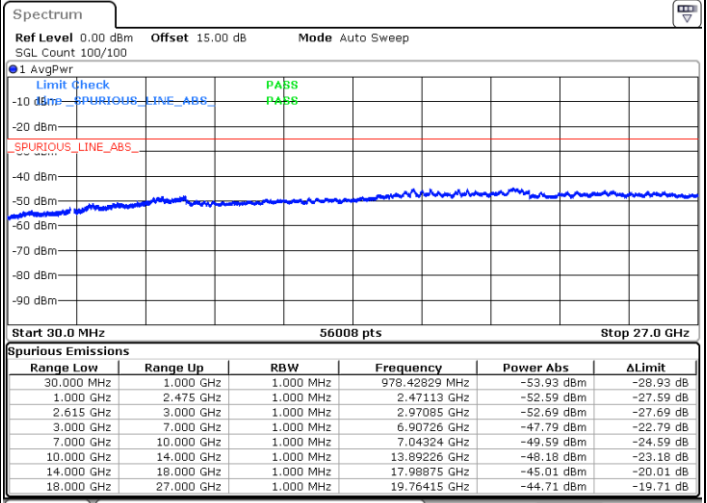

LTE Band 7C / 20MHz+10MHz

64QAM

Lowest Channel / 1RB0 and 1RB49

Lowest Channel / 1RB99 and 1RB0

Date: 31.OCT.2022 18:29:36

Date: 31.OCT.2022 18:21:53

Lowest Channel / FullRB

N/A

Date: 31.OCT.2022 18:31:09

LTE Band 7C / 20MHz+10MHz

64QAM

Middle Channel / 1RB0 and 1RB49

Middle Channel / 1RB99 and 1RB0

Date: 31.OCT.2022 18:44:42

Date: 31.OCT.2022 18:52:25

Middle Channel / FullIRB

N/A

Date: 31.OCT.2022 18:43:09

LTE Band 7C / 20MHz+10MHz

64QAM

Highest Channel / 1RB0 and 1RB49

Highest Channel / 1RB99 and 1RB0

Date: 31.OCT.2022 19:15:01

Date: 31.OCT.2022 19:13:28