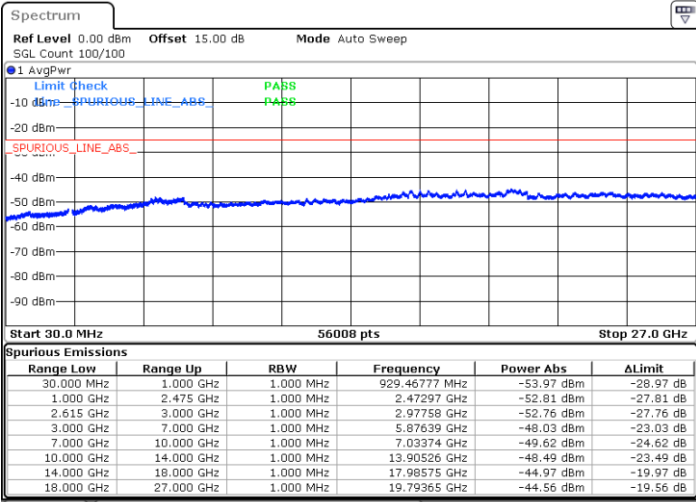

Highest Channel / FullIRB

N/A

Date: 31.OCT.2022 19:22:45