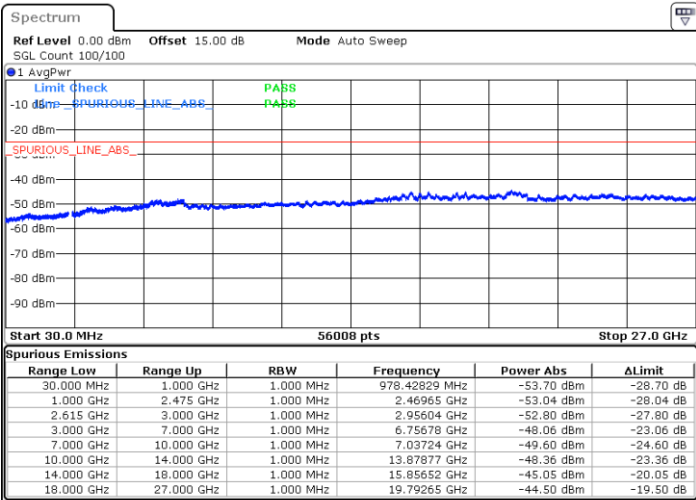

Lowest Channel / 1RB74 and 1RB0

Date: 31.OCT.2022 21:06:11

Date: 31.OCT.2022 20:58:28

Lowest Channel / FullIRB

N/A

Date: 31.OCT.2022 21:07:45

LTE Band 7C / 15MHz+20MHz

64QAM

Middle Channel / 1RB0 and 1RB9

Middle Channel / 1RB74 and 1RB0

Date: 2.NOV.2022 07:23:33

Date: 2.NOV.2022 07:30:25

Middle Channel / FullIRB

N/A

Date: 31.OCT.2022 21:20:49

LTE Band 7C / 15MHz+20MHz

64QAM

Highest Channel / 1RB0 and 1RB99

Highest Channel / 1RB74 and 1RB0

Date: 2.NOV.2022 07:52:08

Date: 2.NOV.2022 07:50:45

Highest Channel / FullIRB

N/A

Date: 2.NOV.2022 07:59:03

LTE Band 7C / 20MHz+10MHz

64QAM

Lowest Channel / 1RB0 and 1RB49

Lowest Channel / 1RB99 and 1RB0

Date: 31.OCT.2022 18:29:36

Date: 31.OCT.2022 18:21:53

Lowest Channel / FullRB

N/A