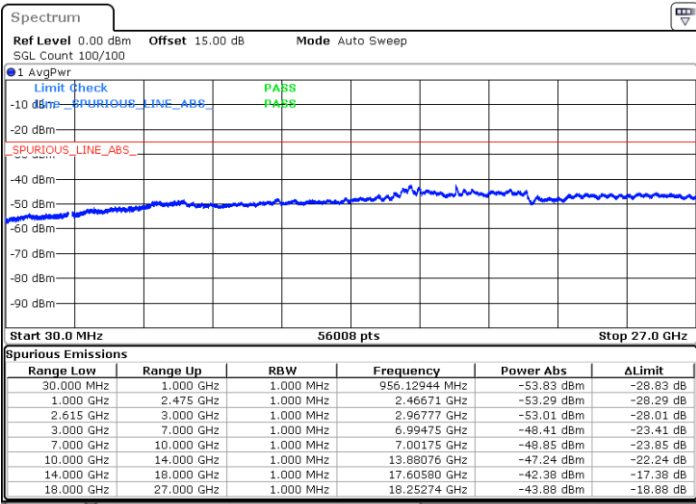

LTE Band 7C / 15MHz+20MHz

16QAM

Lowest Channel / 1RB0 and 1RB99

Lowest Channel / 1RB74 and 1RB0

Date: 31.OCT.2022 21:04:38

Date: 31.OCT.2022 21:00:01

Lowest Channel / FullIRB

N/A

Date: 31.OCT.2022 21:09:17

LTE Band 7C / 15MHz+20MHz

16QAM

Middle Channel / 1RB0 and 1RB9

Middle Channel / 1RB74 and 1RB0

Date: 2.NOV.2022 07:24:55

Date: 2.NOV.2022 07:29:02

Middle Channel / FullIRB

N/A

Date: 31.OCT.2022 21:19:16

LTE Band 7C / 15MHz+20MHz

16QAM

Highest Channel / 1RB0 and 1RB99

Highest Channel / 1RB74 and 1RB0

Date: 2.NOV.2022 07:53:32

Date: 2.NOV.2022 07:49:23

Highest Channel / FullIRB

N/A

Date: 2.NOV.2022 07:57:40

LTE Band 7C / 20MHz+10MHz

16QAM

Lowest Channel / 1RB0 and 1RB49

Lowest Channel / 1RB99 and 1RB0

Date: 31.OCT.2022 18:28:03