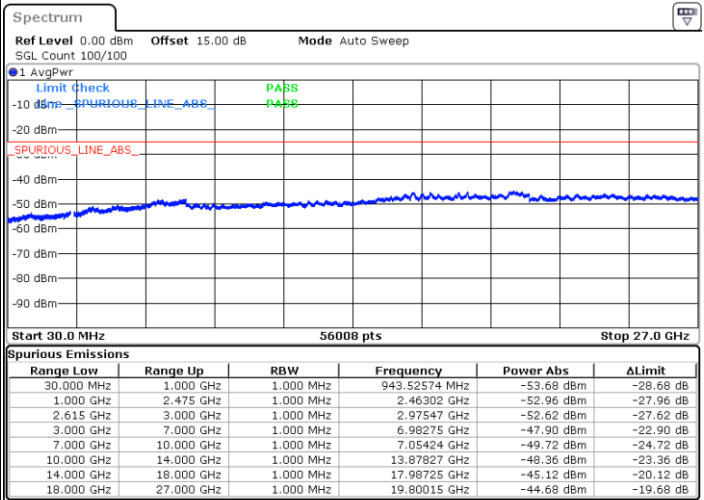

64QAM

Highest Channel / 1RB0 and 1RB99

Highest Channel / 1RB74 and 1RB0

Date: 2.NOV.2022 07:52:08

Date: 2.NOV.2022 07:50:45

Highest Channel / FullIRB

N/A

Date: 2.NOV.2022 07:59:03

LTE Band 7C / 20MHz+10MHz

64QAM

Lowest Channel / 1RB0 and 1RB49

Lowest Channel / 1RB99 and 1RB0

Date: 31.OCT.2022 18:29:36

Date: 31.OCT.2022 18:21:53

Lowest Channel / FullRB

N/A

Date: 31.OCT.2022 18:31:09

LTE Band 7C / 20MHz+10MHz

64QAM

Middle Channel / 1RB0 and 1RB49

Middle Channel / 1RB99 and 1RB0

Date: 31.OCT.2022 18:44:42

Date: 31.OCT.2022 18:52:25

Middle Channel / FullIRB

N/A

Date: 31.OCT.2022 18:43:09

LTE Band 7C / 20MHz+10MHz

64QAM

Highest Channel / 1RB0 and 1RB49

Highest Channel / 1RB99 and 1RB0

Date: 31.OCT.2022 19:15:01

Date: 31.OCT.2022 19:13:28