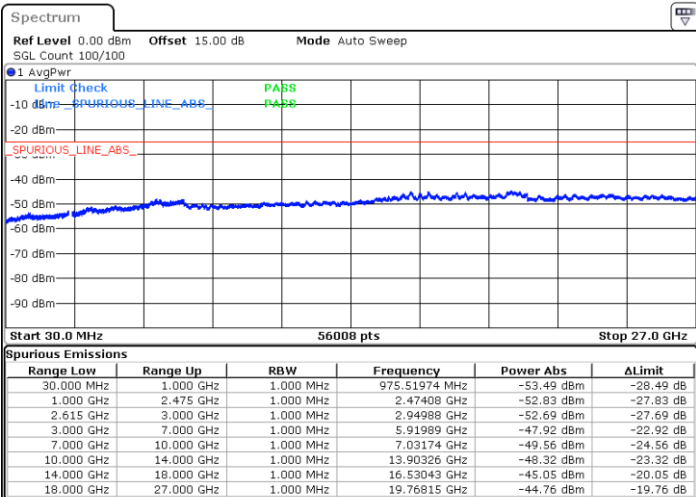

Date: 31.OCT.2022 20:33:52

Date: 31.OCT.2022 20:32:19

Highest Channel / FullIRB

N/A

Date: 31.OCT.2022 20:41:34

LTE Band 7C / 15MHz+20MHz

64QAM

Lowest Channel / 1RB0 and 1RB99

Lowest Channel / 1RB74 and 1RB0

Date: 31.OCT.2022 21:06:11

Date: 31.OCT.2022 20:58:28

Lowest Channel / FullIRB

N/A

Date: 31.OCT.2022 21:07:45

LTE Band 7C / 15MHz+20MHz

64QAM

Middle Channel / 1RB0 and 1RB9

Middle Channel / 1RB74 and 1RB0

Date: 2.NOV.2022 07:23:33

Date: 2.NOV.2022 07:30:25

Middle Channel / FullIRB

N/A

Date: 31.OCT.2022 21:20:49

LTE Band 7C / 15MHz+20MHz

64QAM

Highest Channel / 1RB0 and 1RB99

Highest Channel / 1RB74 and 1RB0

Date: 2.NOV.2022 07:52:08

Date: 2.NOV.2022 07:50:45

Highest Channel / FullIRB

N/A

Date: 2.NOV.2022 07:59:03