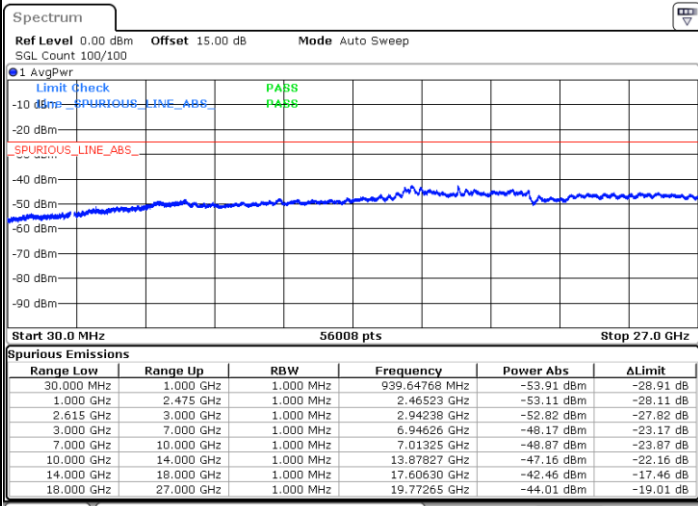

Lowest Channel / 1RB0 and 1RB74

Lowest Channel / 1RB99 and 1RB0

Date: 2.NOV.2022 08:22:17

Date: 2.NOV.2022 08:18:08

Lowest Channel / FullRB

N/A

Date: 2.NOV.2022 08:26:27

LTE Band 7C / 20MHz+15MHz

16QAM

MiddleChannel / 1RB0 and 1RB74

Middle Channel / 1RB99 and 1RB0

Date: 2.NOV.2022 08:40:07

Date: 2.NOV.2022 08:44:16

Middle Channel / FullRB

N/A

Date: 2.NOV.2022 08:35:57

LTE Band 7C / 20MHz+15MHz

16QAM

Highest Channel / 1RB0 and 1RB74

Highest Channel / 1RB99 and 1RB0

Date: 2.NOV.2022 09:08:50

Date: 2.NOV.2022 09:04:40

Highest Channel / FullIRB

N/A

Date: 2.NOV.2022 09:12:59

LTE Band 7C / 20MHz+20MHz

16QAM

Lowest Channel / 1RB0 and 1RB99

Lowest Channel / 1RB99 and 1RB0

Date: 2.NOV.2022 09:36:26

Date: 2.NOV.2022 09:32:17

Lowest Channel / FullRB