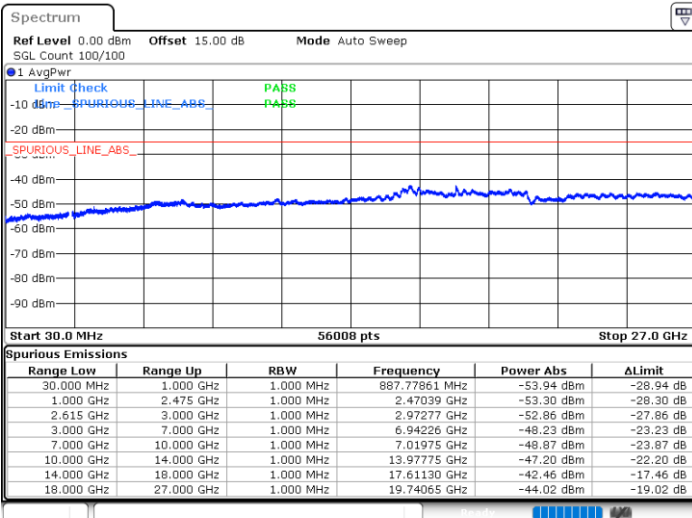

N/A

Date: 2.NOV.2022 09:40:36

LTE Band 7C / 20MHz+20MHz

16QAM

Middle Channel / 1RB0 and 1RB99

Middle Channel / 1RB99 and 1RB0

Date: 2.NOV.2022 09:54:17

Date: 2.NOV.2022 09:58:26

Middle Channel / FullIRB

N/A

Date: 2.NOV.2022 09:50:07

LTE Band 7C / 20MHz+20MHz

16QAM

Highest Channel / 1RB0 and 1RB99

Highest Channel / 1RB99 and 1RB0

Date: 2.NOV.2022 10:23:00

Date: 2.NOV.2022 10:18:51

Highest Channel / FullIRB

N/A

Date: 2.NOV.2022 10:27:09

LTE Band 7C / 10MHz+20MHz

64QAM

Lowest Channel / 1RB0 and 1RB99

Lowest Channel / 1RB49 and 1RB0