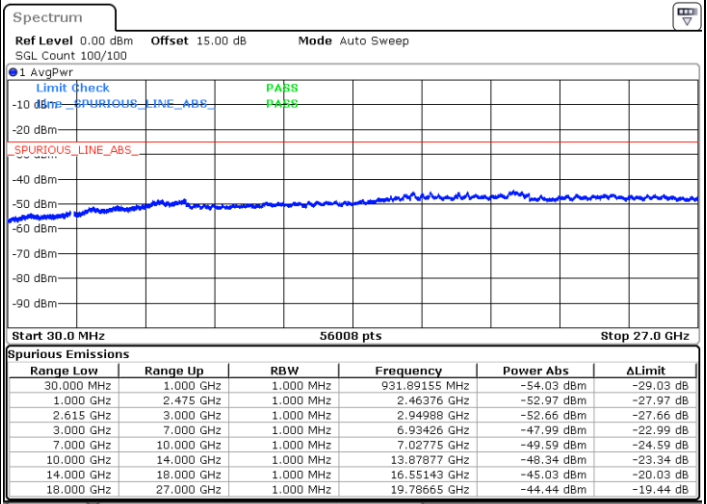

Date: 2.NOV.2022 10:18:51

Highest Channel / FullIRB

N/A

Date: 2.NOV.2022 10:27:09

LTE Band 7C / 10MHz+20MHz

64QAM

Lowest Channel / 1RB0 and 1RB99

Lowest Channel / 1RB49 and 1RB0

Date: 31.OCT.2022 17:03:11

Date: 31.OCT.2022 16:55:29

Lowest Channel / FullIRB

N/A

Date: 31.OCT.2022 17:13:32

LTE Band 7C / 10MHz+20MHz

64QAM

MiddleChannel / 1RB0 and 1RB99

Middle Channel / 1RB49 and 1RB0

Date: 31.OCT.2022 17:28:07

Date: 31.OCT.2022 17:35:49

Middle Channel / FullIRB

N/A

Date: 31.OCT.2022 17:26:34

LTE Band 7C / 10MHz+20MHz

64QAM

Highest Channel / 1RB0 and 1RB99

Highest Channel / 1RB49 and 1RB0

Date: 31.OCT.2022 17:57:16

Date: 31.OCT.2022 17:55:43

Highest Channel / FullIRB

N/A

Date: 31.OCT.2022 18:04:59

LTE Band 7C / 15MHz+10MHz