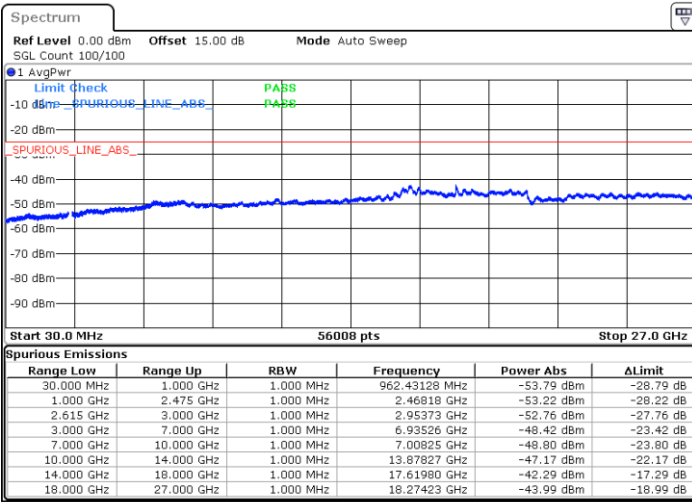

Highest Channel / 1RB99 and 1RB0

Date: 31.OCT.2022 19:16:34

Date: 31.OCT.2022 19:11:55

Highest Channel / FullIRB

N/A

Date: 31.OCT.2022 19:21:12

LTE Band 7C / 20MHz+15MHz

16QAM

Lowest Channel / 1RB0 and 1RB74

Lowest Channel / 1RB99 and 1RB0

Date: 2.NOV.2022 08:22:17

Date: 2.NOV.2022 08:18:08

Lowest Channel / FullRB

N/A

Date: 2.NOV.2022 08:26:27

LTE Band 7C / 20MHz+15MHz

LTE Band 7C / 20MHz+15MHz

16QAM

Highest Channel / 1RB0 and 1RB74

Highest Channel / 1RB99 and 1RB0

Date: 2.NOV.2022 09:08:50

Date: 2.NOV.2022 09:04:40

Highest Channel / FullIRB

N/A