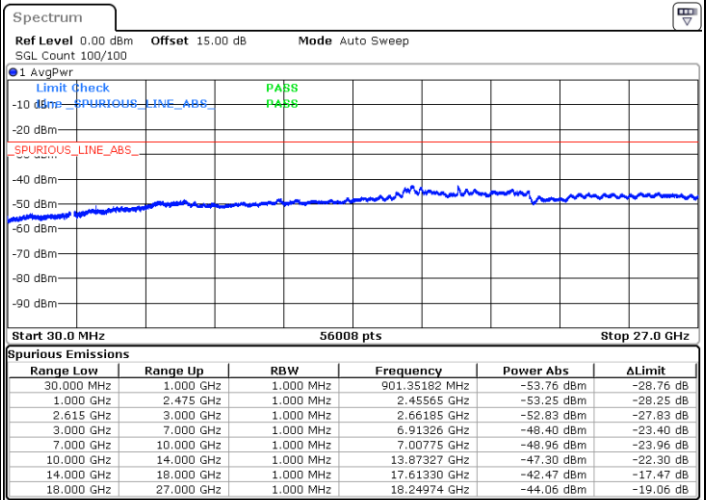

Date: 31.OCT.2022 20:33:52

Date: 31.OCT.2022 20:32:19

Highest Channel / FullIRB

N/A

Date: 31.OCT.2022 20:41:34

LTE Band 7C / 15MHz+20MHz

64QAM

Lowest Channel / 1RB0 and 1RB99

Lowest Channel / 1RB74 and 1RB0

Date: 31.OCT.2022 21:06:11

Date: 31.OCT.2022 20:58:28

Lowest Channel / FullIRB

N/A

Date: 31.OCT.2022 21:07:45

LTE Band 7C / 15MHz+20MHz

64QAM

Middle Channel / 1RB0 and 1RB9

Middle Channel / 1RB74 and 1RB0

Date: 2.NOV.2022 07:23:33

Date: 2.NOV.2022 07:30:25

Middle Channel / FullIRB

N/A

Date: 31.OCT.2022 21:20:49

LTE Band 7C / 15MHz+20MHz

64QAM

Highest Channel / 1RB0 and 1RB99

Highest Channel / 1RB74 and 1RB0

Date: 2.NOV.2022 07:52:08

Date: 2.NOV.2022 07:50:45

Highest Channel / FullIRB

N/A

Date: 2.NOV.2022 07:59:03