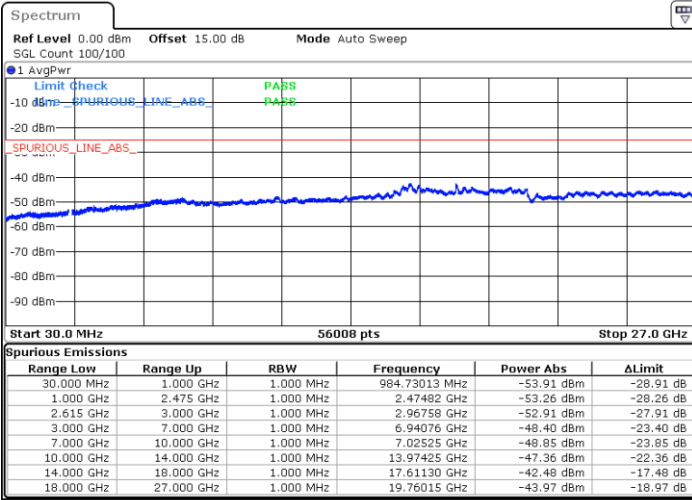

LTE Band 7C / 20MHz+15MHz

16QAM

Highest Channel / 1RB0 and 1RB74

Highest Channel / 1RB99 and 1RB0

Date: 2.NOV.2022 09:08:50

Date: 2.NOV.2022 09:04:40

Highest Channel / FullIRB

N/A

Date: 2.NOV.2022 09:12:59

LTE Band 7C / 20MHz+20MHz

16QAM

Lowest Channel / 1RB0 and 1RB99

Lowest Channel / 1RB99 and 1RB0

Date: 2.NOV.2022 09:36:26

Date: 2.NOV.2022 09:32:17

Lowest Channel / FullRB

N/A

Date: 2.NOV.2022 09:40:36

LTE Band 7C / 20MHz+20MHz

16QAM

Middle Channel / 1RB0 and 1RB99

Middle Channel / 1RB99 and 1RB0

Date: 2.NOV.2022 09:54:17

Date: 2.NOV.2022 09:58:26

Middle Channel / FullIRB

N/A

Date: 2.NOV.2022 09:50:07

LTE Band 7C / 20MHz+20MHz

16QAM

Highest Channel / 1RB0 and 1RB99

Highest Channel / 1RB99 and 1RB0

Date: 2.NOV.2022 10:23:00