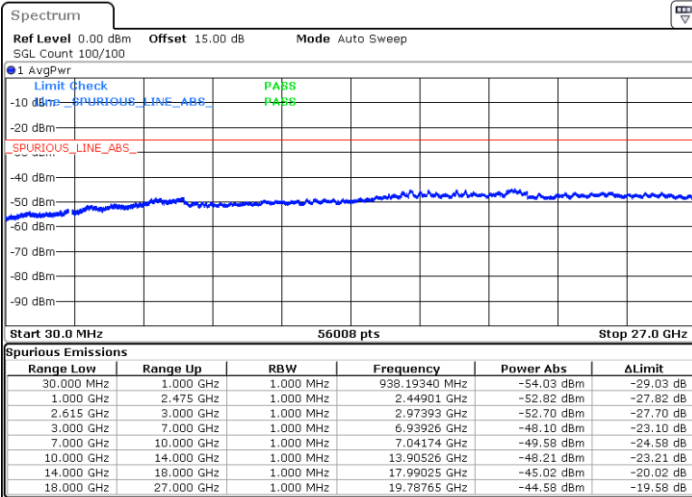

Lowest Channel / FullRB

N/A

Date: 31.OCT.2022 19:50:04

LTE Band 7C / 15MHz+15MHz

64QAM

Middle Channel / 1RB0 and 1RB74

Middle Channel / 1RB74 and 1RB0

Date: 31.OCT.2022 20:04:40

Date: 31.OCT.2022 20:12:23

Middle Channel / FullRB

N/A

Date: 31.OCT.2022 20:03:07

LTE Band 7C / 15MHz+15MHz

64QAM

Highest Channel / 1RB0 and 1RB74

Highest Channel / 1RB74 and 1RB0

Date: 31.OCT.2022 20:33:52

Date: 31.OCT.2022 20:32:19

Highest Channel / FullIRB

N/A

Date: 31.OCT.2022 20:41:34

LTE Band 7C / 15MHz+20MHz

64QAM

Lowest Channel / 1RB0 and 1RB99

Lowest Channel / 1RB74 and 1RB0

Date: 31.OCT.2022 21:06:11

Date: 31.OCT.2022 20:58:28

Lowest Channel / FullIRB

N/A

Date: 31.OCT.2022 21:07:45

LTE Band 7C / 15MHz+20MHz

64QAM