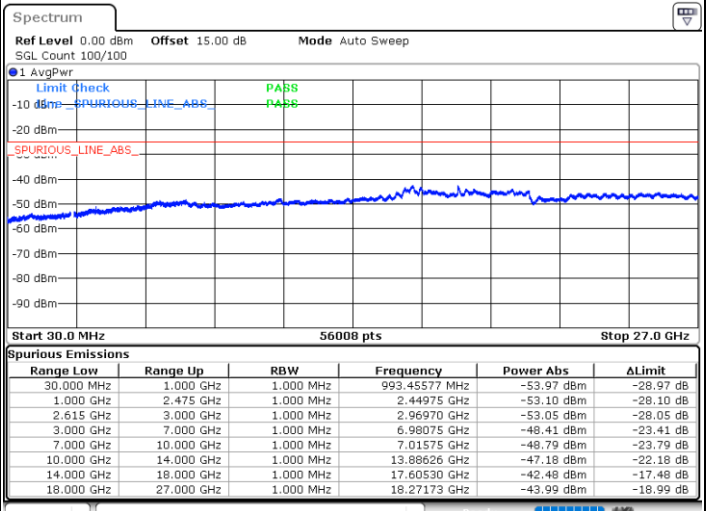

Highest Channel / 1RB0 and 1RB99

Highest Channel / 1RB49 and 1RB0

Date: 31.OCT.2022 17:57:16

Date: 31.OCT.2022 17:55:43

Highest Channel / FullIRB

N/A

Date: 31.OCT.2022 18:04:59

LTE Band 7C / 15MHz+10MHz

64QAM

Lowest Channel / 1RB0 and 1RB49

Lowest Channel / 1RB74 and 1RB0

Date: 2.NOV.2022 10:54:18

Date: 2.NOV.2022 10:47:23

Lowest Channel / FullRB

N/A

Date: 2.NOV.2022 10:55:42

LTE Band 7C / 15MHz+10MHz

64QAM

Middle Channel / 1RB0 and 1RB49

Middle Channel / 1RB74 and 1RB0

Date: 2.NOV.2022 11:12:49

Date: 2.NOV.2022 11:19:46

Middle Channel / FullRB

N/A

Date: 2.NOV.2022 11:11:26

LTE Band 7C / 15MHz+10MHz

64QAM

Highest Channel / 1RB0 and 1RB49

Highest Channel / 1RB74 and 1RB0

Date: 2.NOV.2022 11:41:35

Date: 2.NOV.2022 11:40:11

Highest Channel / FullIRB