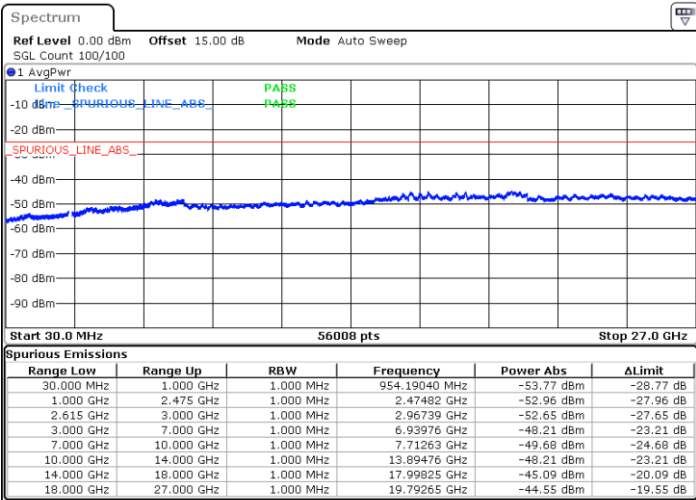

Date: 31.OCT.2022 18:23:25

Lowest Channel / FullRB

N/A

Date: 31.OCT.2022 18:32:41

LTE Band 7C / 20MHz+10MHz

16QAM

Middle Channel / 1RB0 and 1RB49

Middle Channel / 1RB99 and 1RB0

Date: 31.OCT.2022 18:46:14

Date: 31.OCT.2022 18:50:52

Middle Channel / FullIRB

N/A

Date: 31.OCT.2022 18:41:36

LTE Band 7C / 20MHz+10MHz

16QAM

Highest Channel / 1RB0 and 1RB49

Highest Channel / 1RB99 and 1RB0

Date: 31.OCT.2022 19:16:34

Date: 31.OCT.2022 19:11:55

Highest Channel / FullIRB

N/A

Date: 31.OCT.2022 19:21:12

LTE Band 7C / 20MHz+15MHz

16QAM

Lowest Channel / 1RB0 and 1RB74

Lowest Channel / 1RB99 and 1RB0

Date: 2.NOV.2022 08:22:17

Date: 2.NOV.2022 08:18:08

Lowest Channel / FullRB

N/A

Date: 2.NOV.2022 08:26:27

LTE Band 7C / 20MHz+15MHz