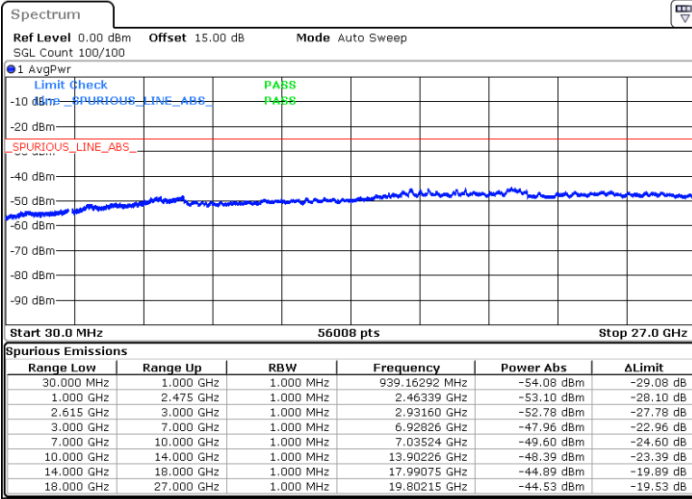

Date: 2.NOV.2022 11:11:26

LTE Band 7C / 15MHz+10MHz

64QAM

Highest Channel / 1RB0 and 1RB49

Highest Channel / 1RB74 and 1RB0

Date: 2.NOV.2022 11:41:35

Date: 2.NOV.2022 11:40:11

Highest Channel / FullIRB

N/A

Date: 2.NOV.2022 11:48:30

LTE Band 7C / 15MHz+15MHz

64QAM

Lowest Channel / 1RB0 and 1RB74

Lowest Channel / 1RB74 and 1RB0

Date: 31.OCT.2022 19:48:30

Date: 31.OCT.2022 19:40:48

Lowest Channel / FullRB

N/A

Date: 31.OCT.2022 19:50:04

LTE Band 7C / 15MHz+15MHz

64QAM

Middle Channel / 1RB0 and 1RB74

Middle Channel / 1RB74 and 1RB0

Date: 31.OCT.2022 20:04:40