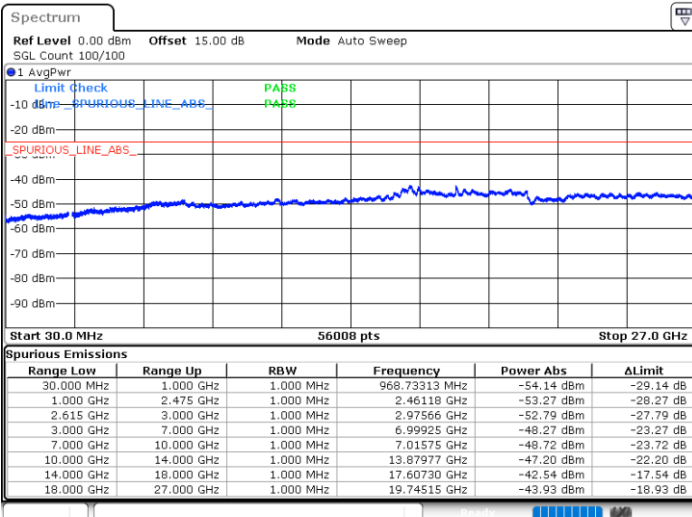

N/A

Date: 2.NOV.2022 09:40:36

LTE Band 7C / 20MHz+20MHz

16QAM

Middle Channel / 1RB0 and 1RB99

Middle Channel / 1RB99 and 1RB0

Date: 2.NOV.2022 09:54:17

Date: 2.NOV.2022 09:58:26

Middle Channel / FullIRB

N/A

Date: 2.NOV.2022 09:50:07

LTE Band 7C / 20MHz+20MHz

16QAM

Highest Channel / 1RB0 and 1RB99

Highest Channel / 1RB99 and 1RB0

Date: 2.NOV.2022 10:23:00

Date: 2.NOV.2022 10:18:51

Highest Channel / FullIRB

N/A

Date: 2.NOV.2022 10:27:09

LTE Band 7C / 10MHz+20MHz

64QAM

Lowest Channel / 1RB0 and 1RB99

Lowest Channel / 1RB49 and 1RB0