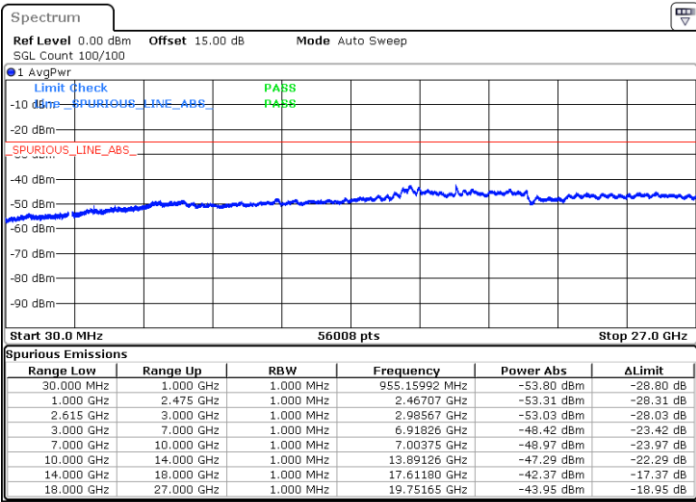

Date: 2.NOV.2022 09:12:59

LTE Band 7C / 20MHz+20MHz

16QAM

Lowest Channel / 1RB0 and 1RB99

Lowest Channel / 1RB99 and 1RB0

Date: 2.NOV.2022 09:36:26

Date: 2.NOV.2022 09:32:17

Lowest Channel / FullRB

N/A

Date: 2.NOV.2022 09:40:36

LTE Band 7C / 20MHz+20MHz

16QAM

Middle Channel / 1RB0 and 1RB99

Middle Channel / 1RB99 and 1RB0

Date: 2.NOV.2022 09:54:17

Date: 2.NOV.2022 09:58:26

Middle Channel / FullIRB

N/A

Date: 2.NOV.2022 09:50:07

LTE Band 7C / 20MHz+20MHz

16QAM

Highest Channel / 1RB0 and 1RB99

Highest Channel / 1RB99 and 1RB0

Date: 2.NOV.2022 10:23:00

Date: 2.NOV.2022 10:18:51

Highest Channel / FullIRB

N/A

Date: 2.NOV.2022 10:27:09

LTE Band 7C / 10MHz+20MHz

64QAM

Lowest Channel / 1RB0 and 1RB99

Lowest Channel / 1RB49 and 1RB0