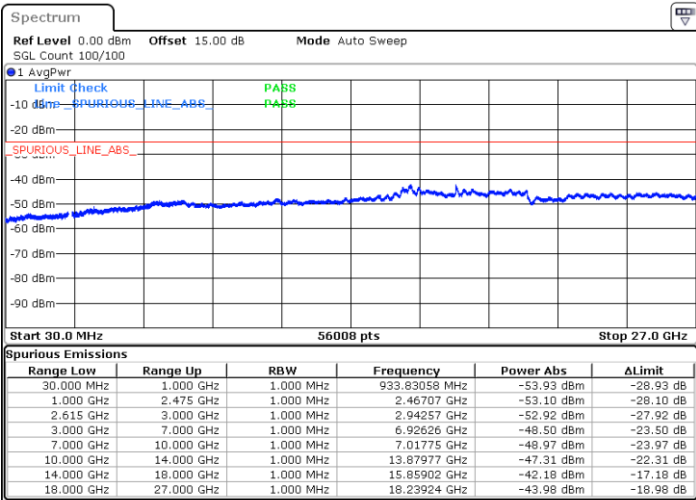

Date: 31.OCT.2022 20:33:52

Date: 31.OCT.2022 20:32:19

Highest Channel / FullIRB

N/A

Date: 31.OCT.2022 20:41:34

LTE Band 7C / 15MHz+20MHz

64QAM

Lowest Channel / 1RB0 and 1RB99

Lowest Channel / 1RB74 and 1RB0

Date: 31.OCT.2022 21:06:11

Date: 31.OCT.2022 20:58:28

Lowest Channel / FullIRB

N/A

Date: 31.OCT.2022 21:07:45

LTE Band 7C / 15MHz+20MHz

64QAM

Middle Channel / 1RB0 and 1RB9

Middle Channel / 1RB74 and 1RB0

Date: 2.NOV.2022 07:23:33

Date: 2.NOV.2022 07:30:25

Middle Channel / FullIRB

N/A

Date: 31.OCT.2022 21:20:49

LTE Band 7C / 15MHz+20MHz

64QAM

Highest Channel / 1RB0 and 1RB99

Highest Channel / 1RB74 and 1RB0

Date: 2.NOV.2022 07:52:08

Date: 2.NOV.2022 07:50:45

Highest Channel / FullIRB

N/A

Date: 2.NOV.2022 07:59:03