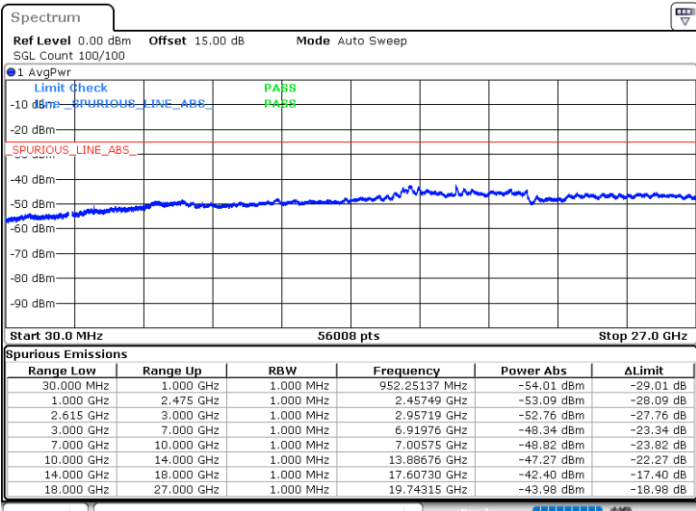

Highest Channel / 1RB0 and 1RB99

Highest Channel / 1RB49 and 1RB0

Date: 31.OCT.2022 17:57:16

Date: 31.OCT.2022 17:55:43

Highest Channel / FullIRB

N/A

Date: 31.OCT.2022 18:04:59

LTE Band 7C / 15MHz+10MHz

64QAM

Lowest Channel / 1RB0 and 1RB49

Lowest Channel / 1RB74 and 1RB0

Date: 2.NOV.2022 10:54:18

Date: 2.NOV.2022 10:47:23

Lowest Channel / FullRB

N/A

Date: 2.NOV.2022 10:55:42

LTE Band 7C / 15MHz+10MHz

64QAM

Middle Channel / 1RB0 and 1RB49

Middle Channel / 1RB74 and 1RB0

Date: 2.NOV.2022 11:12:49

Date: 2.NOV.2022 11:19:46

Middle Channel / FullRB

N/A

Date: 2.NOV.2022 11:11:26

LTE Band 7C / 15MHz+10MHz

64QAM

Highest Channel / 1RB0 and 1RB49

Highest Channel / 1RB74 and 1RB0

Date: 2.NOV.2022 11:41:35

Date: 2.NOV.2022 11:40:11

Highest Channel / FullIRB