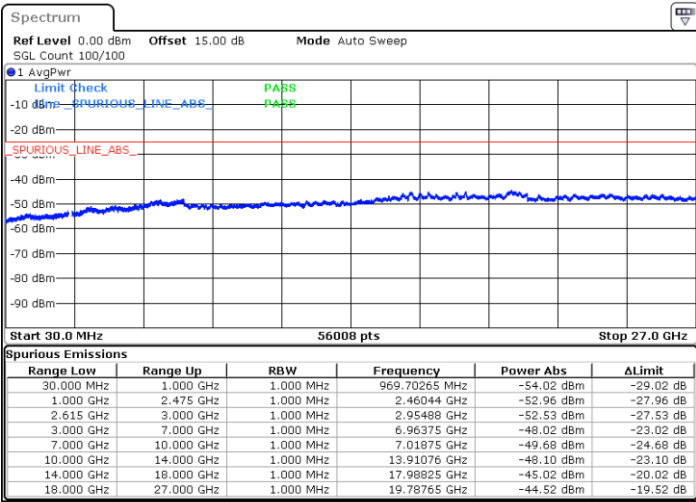

LTE Band 7C / 15MHz+20MHz

16QAM

Lowest Channel / 1RB0 and 1RB99

Lowest Channel / 1RB74 and 1RB0

Date: 31.OCT.2022 21:04:38

Date: 31.OCT.2022 21:00:01

Lowest Channel / FullIRB

N/A

Date: 31.OCT.2022 21:09:17

LTE Band 7C / 15MHz+20MHz

16QAM

Middle Channel / 1RB0 and 1RB9

Middle Channel / 1RB74 and 1RB0

Date: 2.NOV.2022 07:24:55

Date: 2.NOV.2022 07:29:02

Middle Channel / FullIRB

N/A

Date: 31.OCT.2022 21:19:16

LTE Band 7C / 15MHz+20MHz

16QAM

Highest Channel / 1RB0 and 1RB99

Highest Channel / 1RB74 and 1RB0

Date: 2.NOV.2022 07:53:32

Date: 2.NOV.2022 07:49:23

Highest Channel / FullIRB

N/A

Date: 2.NOV.2022 07:57:40

LTE Band 7C / 20MHz+10MHz

16QAM

Lowest Channel / 1RB0 and 1RB49

Lowest Channel / 1RB99 and 1RB0

Date: 31.OCT.2022 18:28:03