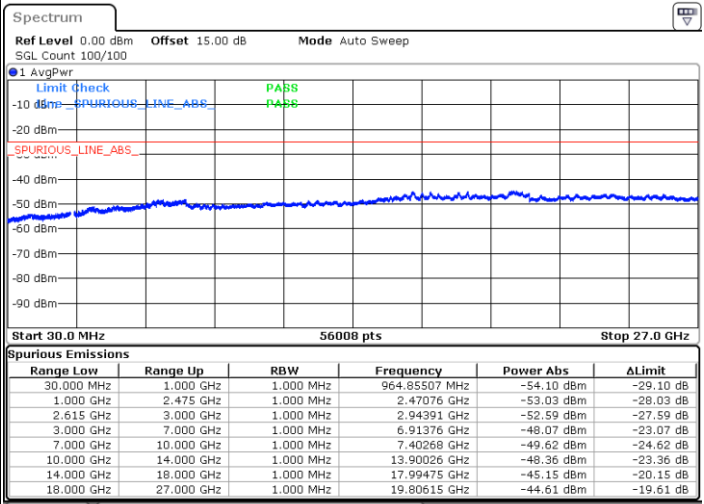

N/A

Date: 31.OCT.2022 21:19:16

LTE Band 7C / 15MHz+20MHz

16QAM

Highest Channel / 1RB0 and 1RB99

Highest Channel / 1RB74 and 1RB0

Date: 2.NOV.2022 07:53:32

Date: 2.NOV.2022 07:49:23

Highest Channel / FullIRB

N/A

Date: 2.NOV.2022 07:57:40

LTE Band 7C / 20MHz+10MHz

16QAM

Lowest Channel / 1RB0 and 1RB49

Lowest Channel / 1RB99 and 1RB0

Date: 31.OCT.2022 18:28:03

Date: 31.OCT.2022 18:23:25

Lowest Channel / FullRB

N/A

Date: 31.OCT.2022 18:32:41

LTE Band 7C / 20MHz+10MHz

16QAM

Middle Channel / 1RB0 and 1RB49

Middle Channel / 1RB99 and 1RB0

Date: 31.OCT.2022 18:46:14

Date: 31.OCT.2022 18:50:52

Middle Channel / FullIRB

N/A

Date: 31.OCT.2022 18:41:36

LTE Band 7C / 20MHz+10MHz

16QAM

Highest Channel / 1RB0 and 1RB49