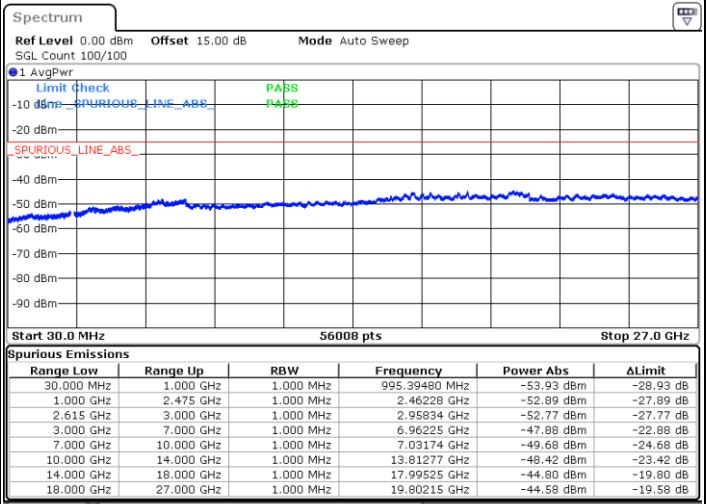

N/A

Date: 2.NOV.2022 11:48:30

LTE Band 7C / 15MHz+15MHz

64QAM

Lowest Channel / 1RB0 and 1RB74

Lowest Channel / 1RB74 and 1RB0

Date: 31.OCT.2022 19:48:30

Date: 31.OCT.2022 19:40:48

Lowest Channel / FullRB

N/A

Date: 31.OCT.2022 19:50:04

LTE Band 7C / 15MHz+15MHz

64QAM

Middle Channel / 1RB0 and 1RB74

Middle Channel / 1RB74 and 1RB0

Date: 31.OCT.2022 20:04:40

Date: 31.OCT.2022 20:12:23

Middle Channel / FullRB

N/A

Date: 31.OCT.2022 20:03:07

LTE Band 7C / 15MHz+15MHz

64QAM

Highest Channel / 1RB0 and 1RB74

Highest Channel / 1RB74 and 1RB0

Date: 31.OCT.2022 20:33:52

Date: 31.OCT.2022 20:32:19

Highest Channel / FullIRB

N/A

Date: 31.OCT.2022 20:41:34

LTE Band 7C / 15MHz+20MHz

64QAM

Lowest Channel / 1RB0 and 1RB99