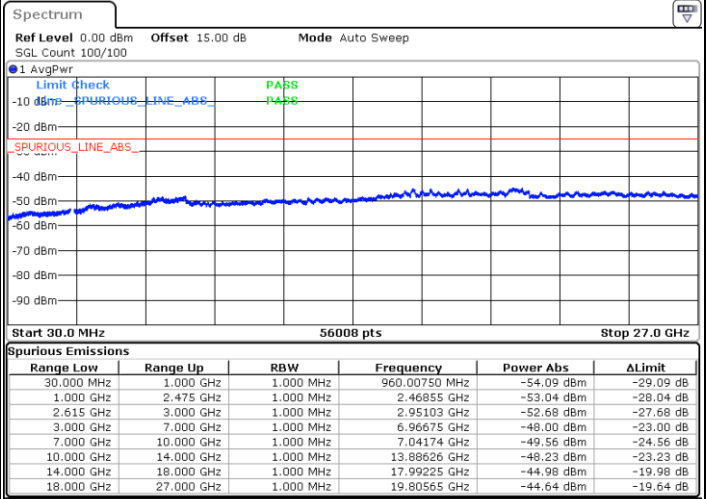

Date: 2.NOV.2022 10:18:51

Highest Channel / FullIRB

N/A

Date: 2.NOV.2022 10:27:09

LTE Band 7C / 10MHz+20MHz

64QAM

Lowest Channel / 1RB0 and 1RB99

Lowest Channel / 1RB49 and 1RB0

Date: 31.OCT.2022 17:03:11

Date: 31.OCT.2022 16:55:29

Lowest Channel / FullIRB

N/A

Date: 31.OCT.2022 17:13:32

LTE Band 7C / 10MHz+20MHz

64QAM

MiddleChannel / 1RB0 and 1RB99

Middle Channel / 1RB49 and 1RB0

Date: 31.OCT.2022 17:28:07

Date: 31.OCT.2022 17:35:49

Middle Channel / FullIRB

N/A

Date: 31.OCT.2022 17:26:34

LTE Band 7C / 10MHz+20MHz

64QAM

Highest Channel / 1RB0 and 1RB99

Highest Channel / 1RB49 and 1RB0

Date: 31.OCT.2022 17:57:16

Date: 31.OCT.2022 17:55:43

Highest Channel / FullIRB

N/A

Date: 31.OCT.2022 18:04:59

LTE Band 7C / 15MHz+10MHz