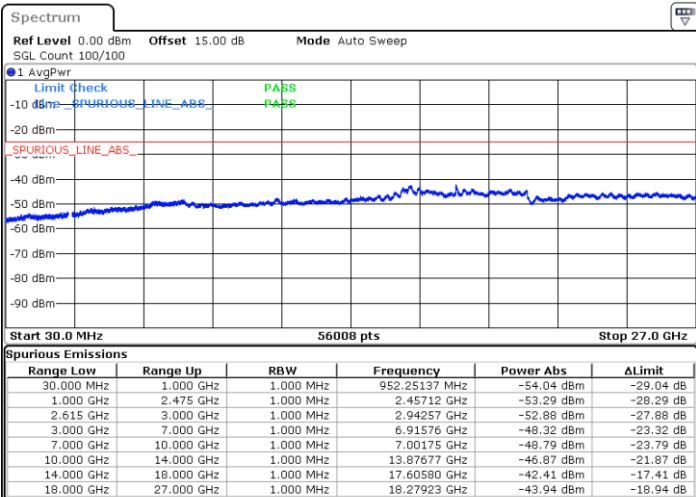

Lowest Channel / 1RB74 and 1RB0

Date: 31.OCT.2022 21:06:11

Date: 31.OCT.2022 20:58:28

Lowest Channel / FullIRB

N/A

Date: 31.OCT.2022 21:07:45

LTE Band 7C / 15MHz+20MHz

64QAM

Middle Channel / 1RB0 and 1RB9

Middle Channel / 1RB74 and 1RB0

Date: 2.NOV.2022 07:23:33

Date: 2.NOV.2022 07:30:25

Middle Channel / FullIRB

N/A

Date: 31.OCT.2022 21:20:49

LTE Band 7C / 15MHz+20MHz

64QAM

Highest Channel / 1RB0 and 1RB99

Highest Channel / 1RB74 and 1RB0

Date: 2.NOV.2022 07:52:08

Date: 2.NOV.2022 07:50:45

Highest Channel / FullIRB

N/A

Date: 2.NOV.2022 07:59:03

LTE Band 7C / 20MHz+10MHz

64QAM

Lowest Channel / 1RB0 and 1RB49

Lowest Channel / 1RB99 and 1RB0

Date: 31.OCT.2022 18:29:36

Date: 31.OCT.2022 18:21:53

Lowest Channel / FullRB

N/A