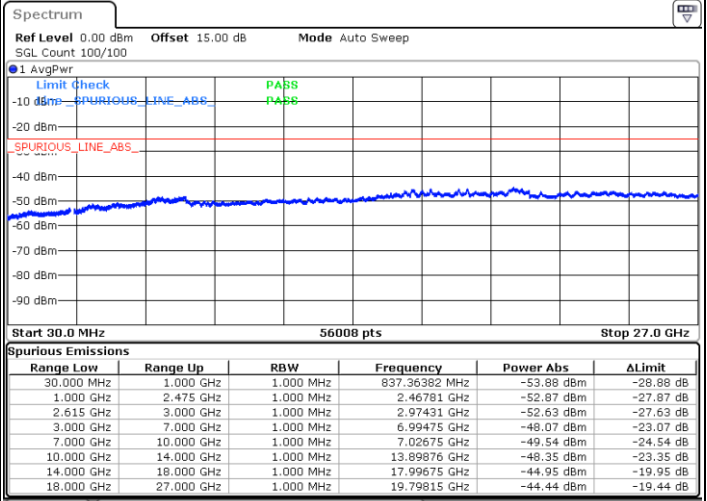

Date: 31.OCT.2022 20:12:23

Middle Channel / FullRB

N/A

Date: 31.OCT.2022 20:03:07

LTE Band 7C / 15MHz+15MHz

64QAM

Highest Channel / 1RB0 and 1RB74

Highest Channel / 1RB74 and 1RB0

Date: 31.OCT.2022 20:33:52

Date: 31.OCT.2022 20:32:19

Highest Channel / FullIRB

N/A

Date: 31.OCT.2022 20:41:34

LTE Band 7C / 15MHz+20MHz

64QAM

Lowest Channel / 1RB0 and 1RB99

Lowest Channel / 1RB74 and 1RB0

Date: 31.OCT.2022 21:06:11

Date: 31.OCT.2022 20:58:28

Lowest Channel / FullIRB

N/A

Date: 31.OCT.2022 21:07:45

LTE Band 7C / 15MHz+20MHz

64QAM