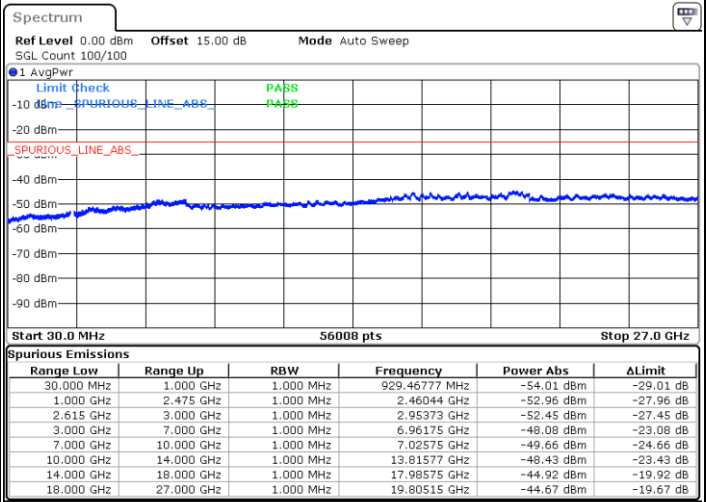

LTE Band 7C / 15MHz+20MHz

16QAM

Lowest Channel / 1RB0 and 1RB99

Lowest Channel / 1RB74 and 1RB0

Date: 31.OCT.2022 21:04:38

Date: 31.OCT.2022 21:00:01

Lowest Channel / FullIRB

N/A

Date: 31.OCT.2022 21:09:17

LTE Band 7C / 15MHz+20MHz

16QAM

Middle Channel / 1RB0 and 1RB9

Middle Channel / 1RB74 and 1RB0

Date: 2.NOV.2022 07:24:55

Date: 2.NOV.2022 07:29:02

Middle Channel / FullIRB

N/A

Date: 31.OCT.2022 21:19:16

LTE Band 7C / 15MHz+20MHz

16QAM

Highest Channel / 1RB0 and 1RB99

Highest Channel / 1RB74 and 1RB0

Date: 2.NOV.2022 07:53:32

Date: 2.NOV.2022 07:49:23

Highest Channel / FullIRB

N/A

Date: 2.NOV.2022 07:57:40

LTE Band 7C / 20MHz+10MHz

16QAM

Lowest Channel / 1RB0 and 1RB49

Lowest Channel / 1RB99 and 1RB0

Date: 31.OCT.2022 18:28:03