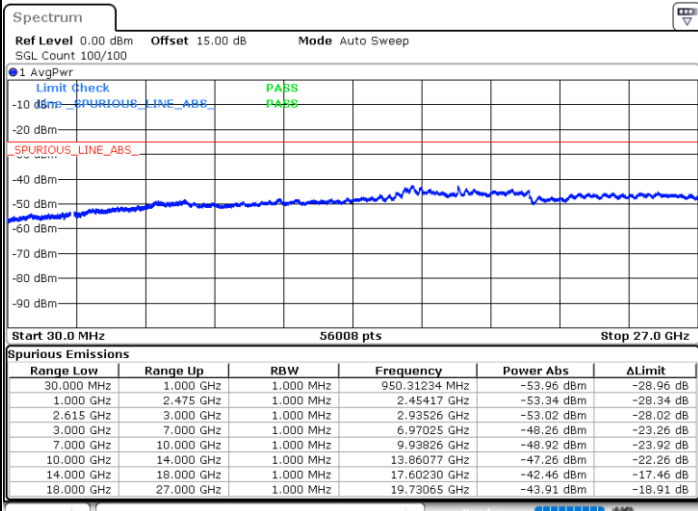

LTE Band 7C / 20MHz+15MHz

16QAM

MiddleChannel / 1RB0 and 1RB74

Middle Channel / 1RB99 and 1RB0

Date: 2.NOV.2022 08:40:07

Date: 2.NOV.2022 08:44:16