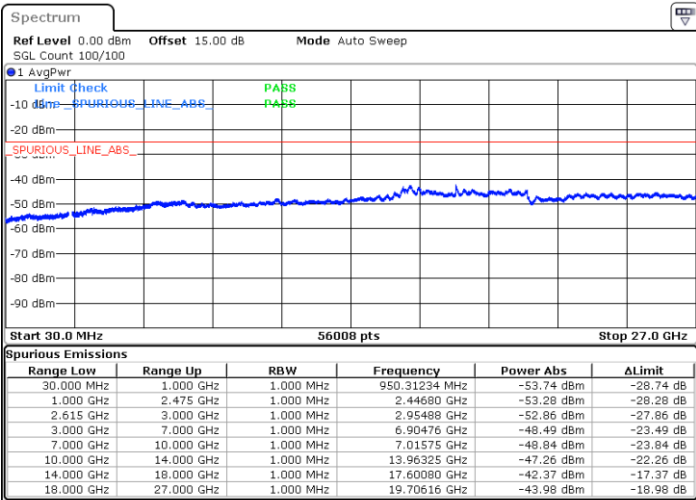

Date: 31.OCT.2022 20:33:52

Date: 31.OCT.2022 20:32:19

Highest Channel / FullIRB

N/A

Date: 31.OCT.2022 20:41:34

LTE Band 7C / 15MHz+20MHz

64QAM

Lowest Channel / 1RB0 and 1RB99

Lowest Channel / 1RB74 and 1RB0

Date: 31.OCT.2022 21:06:11

Date: 31.OCT.2022 20:58:28

Lowest Channel / FullIRB

N/A

Date: 31.OCT.2022 21:07:45

LTE Band 7C / 15MHz+20MHz

64QAM

Middle Channel / 1RB0 and 1RB9

Middle Channel / 1RB74 and 1RB0

Date: 2.NOV.2022 07:23:33

Date: 2.NOV.2022 07:30:25

Middle Channel / FullIRB

N/A

Date: 31.OCT.2022 21:20:49

LTE Band 7C / 15MHz+20MHz

64QAM

Highest Channel / 1RB0 and 1RB99

Highest Channel / 1RB74 and 1RB0

Date: 2.NOV.2022 07:52:08

Date: 2.NOV.2022 07:50:45

Highest Channel / FullIRB

N/A

Date: 2.NOV.2022 07:59:03