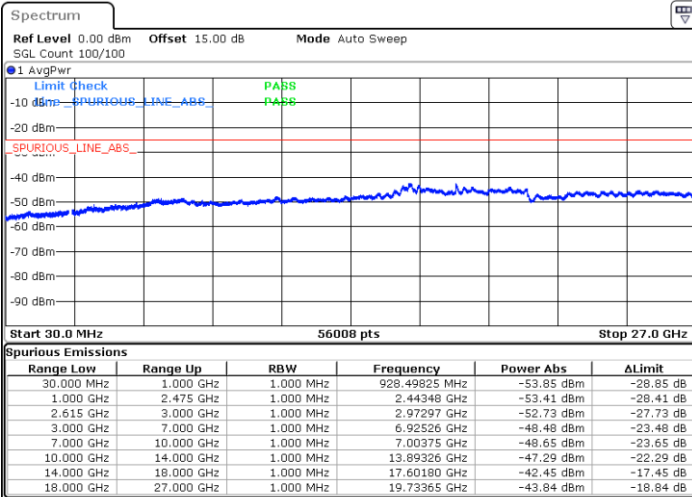

Date: 31.OCT.2022 21:09:17

LTE Band 7C / 15MHz+20MHz

16QAM

Middle Channel / 1RB0 and 1RB9

Middle Channel / 1RB74 and 1RB0

Date: 2.NOV.2022 07:24:55

Date: 2.NOV.2022 07:29:02

Middle Channel / FullIRB

N/A

Date: 31.OCT.2022 21:19:16

LTE Band 7C / 15MHz+20MHz

16QAM

Highest Channel / 1RB0 and 1RB99

Highest Channel / 1RB74 and 1RB0

Date: 2.NOV.2022 07:53:32

Date: 2.NOV.2022 07:49:23

Highest Channel / FullIRB

N/A

Date: 2.NOV.2022 07:57:40

LTE Band 7C / 20MHz+10MHz

16QAM

Lowest Channel / 1RB0 and 1RB49

Lowest Channel / 1RB99 and 1RB0

Date: 31.OCT.2022 18:28:03

Date: 31.OCT.2022 18:23:25

Lowest Channel / FullRB

N/A

Date: 31.OCT.2022 18:32:41

LTE Band 7C / 20MHz+10MHz

16QAM

Middle Channel / 1RB0 and 1RB49

Middle Channel / 1RB99 and 1RB0