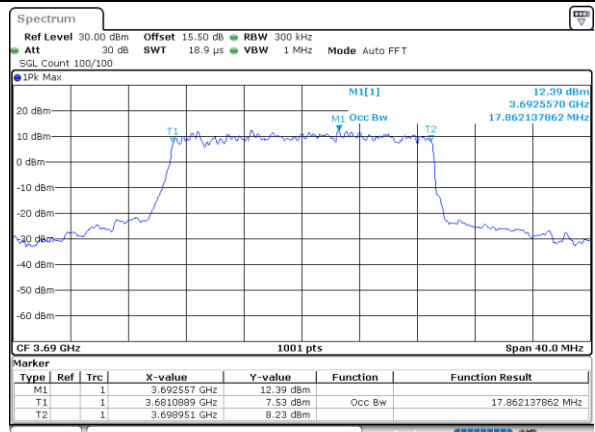

Highest Channel / 15MHz / 16QAM

LTE Band 48

Lowest Channel / 20MHz / QPSK

Date: 29.OCT.2022 09:38:06

Lowest Channel / 20MHz / 16QAM

Date: 29.OCT.2022 09:38:31

Middle Channel / 20MHz / QPSK

Date: 29.OCT.2022 09:39:45

Middle Channel / 20MHz / 16QAM

Date: 29.OCT.2022 09:40:09

Highest Channel / 20MHz / QPSK

Date: 29.OCT.2022 09:41:22

Highest Channel / 20MHz / 16QAM

Date: 29.OCT.2022 09:41:47

LTE Band 48

Lowest Channel / 5MHz / 64QAM

Date: 29.OCT.2022 09:43:02

Lowest Channel / 10MHz / 64QAM

Date: 29.OCT.2022 09:45:01

Middle Channel / 5MHz / 64QAM

Date: 29.OCT.2022 09:43:42

Middle Channel / 10MHz / 64QAM

Date: 29.OCT.2022 09:45:41

Highest Channel / 5MHz / 64QAM