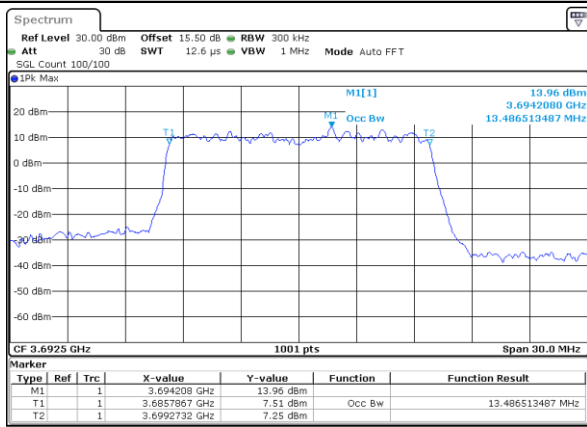

Date: 29.OCT.2022 09:44:21

Highest Channel / 10MHz / 64QAM

Date: 29.OCT.2022 09:46:20

LTE Band 48

Lowest Channel / 15MHz / 64QAM

Date: 29.OCT.2022 09:47:00

Lowest Channel / 20MHz / 64QAM

Date: 29.OCT.2022 09:48:59

Middle Channel / 15MHz / 64QAM

Date: 29.OCT.2022 09:47:40

Middle Channel / 20MHz / 64QAM

Date: 29.OCT.2022 09:49:39

Highest Channel / 15MHz / 64QAM

Date: 29.OCT.2022 09:48:19

Highest Channel / 20MHz / 64QAM

Date: 29.OCT.2022 09:50:18

Conducted Band Edge

LTE Band 48 / 5MHz

QPSK

Middle Channel / 1RB0

Middle Channel / 1RBmax

Date: 27.OCT.2022 15:18:08

Date: 27.OCT.2022 15:38:23