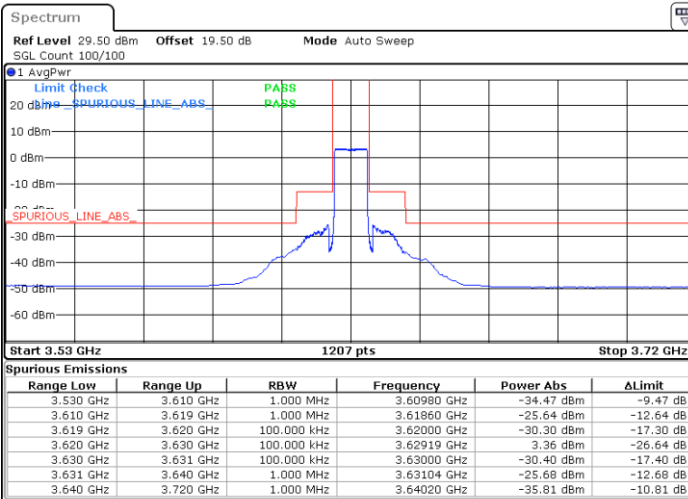

Lowest Channel / 1RB0

Lowest Channel / 1RBmax

Date: 27.OCT.2022 15:45:09

Date: 27.OCT.2022 16:05:27

Lowest Channel / FullIRB

N/A

Date: 27.OCT.2022 15:55:16

N/A

LTE Band 48 / 10MHz

QPSK

MiddleChannel / 1RB0

Middle Channel / 1RBmax

Date: 27.OCT.2022 15:46:17

Date: 27.OCT.2022 16:06:24

Middle Channel / FullIRB

N/A

Date: 27.OCT.2022 15:56:24

N/A

LTE Band 48 / 10MHz

QPSK

Highest Channel / 1RB0

Highest Channel / 1RBmax

Date: 27.OCT.2022 15:51:54

Date: 27.OCT.2022 16:11:11