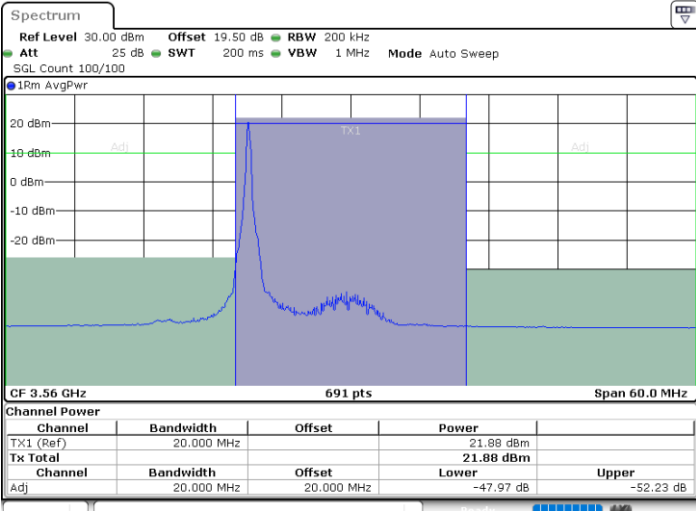

Date: 29.OCT.2022 11:07:17

N/A

LTE Band 48 / 20MHz

64QAM

Lowest Channel / 1RB0

Lowest Channel / 1RBmax

Date: 29.OCT.2022 11:20:03

Date: 29.OCT.2022 11:26:01