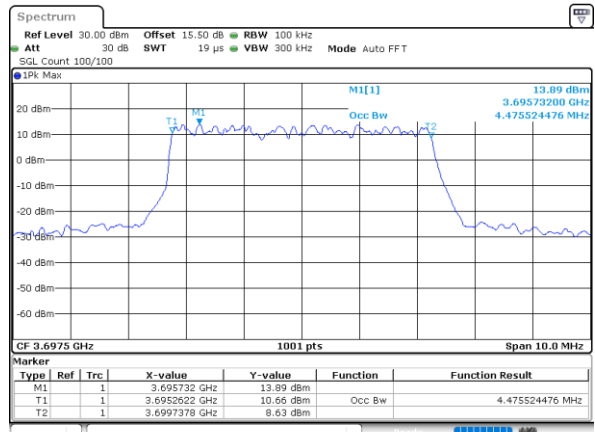

Middle Channel / 20MHz / 64QAM

Date: 29.OCT.2022 09:49:54

Highest Channel / 15MHz / 64QAM

Date: 29.OCT.2022 09:48:34

Highest Channel / 20MHz / 64QAM

Date: 29.OCT.2022 09:50:33

Occupied Bandwidth

Mode	LTE Band 48 : 99%OBW(MHz)											
BW	1.4MHz		3MHz		5MHz		10MHz		15MHz		20MHz	
Mod.	QPSK	16QAM	QPSK	16QAM	QPSK	16QAM	QPSK	16QAM	QPSK	16QAM	QPSK	16QAM
Lowest CH	-	-	-	-	4.48	4.51	8.99	9.03	13.40	13.49	17.86	17.78
Middle CH	-	-	-	-	4.51	4.49	8.99	9.03	13.52	13.43	17.90	17.86
Highest CH	-	-	-	-	4.52	4.48	9.03	8.99	13.49	13.34	17.82	17.86
Mode	LTE Band 48 : 99%OBW(MHz)											
BW	1.4MHz		3MHz		5MHz		10MHz		15MHz		20MHz	
Mod.	64QAM		64QAM		64QAM		64QAM		64QAM		64QAM	
Lowest CH	-	-	-	-	4.49	-	9.09	-	13.40	-	17.94	-
Middle CH	-	-	-	-	4.49	-	9.03	-	13.49	-	17.90	-
Highest CH	-	-	-	-	4.45	-	9.03	-	13.49	-	17.86	-

LTE Band 48

Lowest Channel / 5MHz / QPSK

Date: 29.OCT.2022 09:23:22

Lowest Channel / 5MHz / 16QAM

Date: 29.OCT.2022 09:23:47

Middle Channel / 5MHz / QPSK

Date: 29.OCT.2022 09:25:01

Middle Channel / 5MHz / 16QAM

Date: 29.OCT.2022 09:25:25

Highest Channel / 5MHz / QPSK

Date: 29.OCT.2022 09:26:38

Highest Channel / 5MHz / 16QAM

Date: 29.OCT.2022 09:27:02

LTE Band 48

Lowest Channel / 10MHz / QPSK

Date: 29.OCT.2022 09:28:17