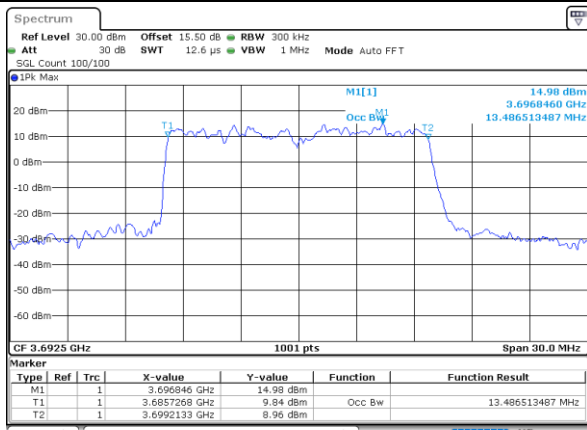

Highest Channel / 10MHz / 16QAM

Date: 29.OCT.2022 09:31:57

LTE Band 48

Lowest Channel / 15MHz / QPSK

Lowest Channel / 15MHz / 16QAM

Middle Channel / 15MHz / QPSK

Middle Channel / 15MHz / 16QAM

Highest Channel / 15MHz / QPSK

Highest Channel / 15MHz / 16QAM

LTE Band 48

Lowest Channel / 20MHz / QPSK

Date: 29.OCT.2022 09:38:06

Lowest Channel / 20MHz / 16QAM

Date: 29.OCT.2022 09:38:31

Middle Channel / 20MHz / QPSK

Date: 29.OCT.2022 09:39:45