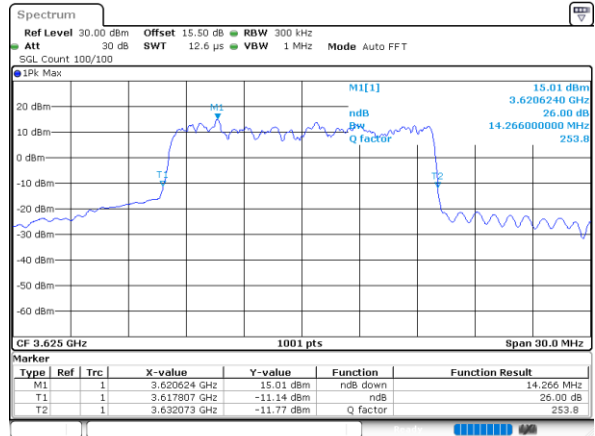

Highest Channel / 10MHz / 16QAM

Date: 29.OCT.2022 09:32:46

LTE Band 48

Lowest Channel / 15MHz / QPSK

Date: 29.OCT.2022 09:34:01

Lowest Channel / 15MHz / 16QAM

Date: 29.OCT.2022 09:34:25

Middle Channel / 15MHz / QPSK

Date: 29.OCT.2022 09:35:38

Middle Channel / 15MHz / 16QAM

Date: 29.OCT.2022 09:36:02

Highest Channel / 15MHz / QPSK

Date: 29.OCT.2022 09:37:16

Highest Channel / 15MHz / 16QAM

Date: 29.OCT.2022 09:37:41

LTE Band 48