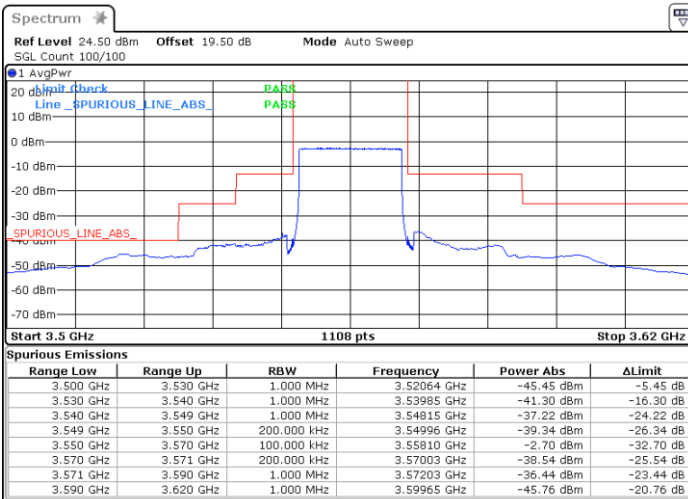

Lowest Channel / FullIRB

N/A

Date: 22.NOV.2022 14:16:05

N/A