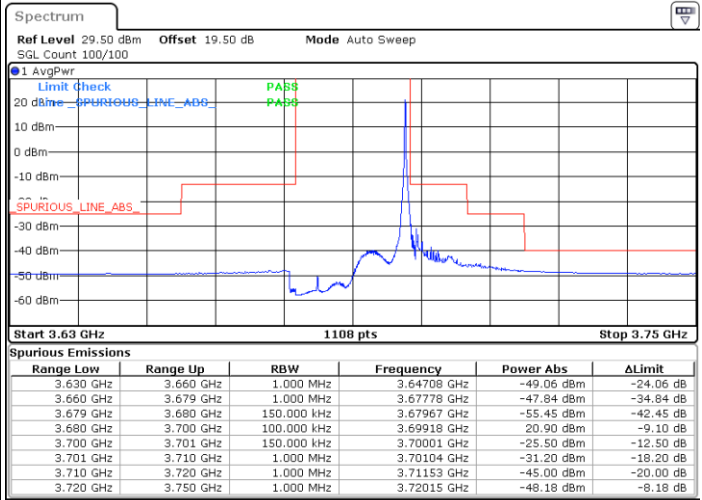

Highest Channel / FullIRB

N/A

Date: 27.OCT.2022 16:02:02

N/A

LTE Band 48 / 15MHz

QPSK

Lowest Channel / 1RB0

Lowest Channel / 1RBmax

Date: 27.OCT.2022 16:55:23

Date: 27.OCT.2022 17:18:25

Lowest Channel / FullIRB

N/A

Date: 22.NOV.2022 14:29:16

N/A

LTE Band 48 / 15MHz

QPSK

Middle Channel / 1RB0

Middle Channel / 1RBmax

Date: 28.OCT.2022 09:08:49

Date: 28.OCT.2022 09:24:57

Middle Channel / FullIRB

N/A

Date: 28.OCT.2022 09:13:27

N/A

LTE Band 48 / 15MHz

QPSK

Highest Channel / 1RB0

Highest Channel / 1RBmax

Date: 27.OCT.2022 17:03:21

Date: 28.OCT.2022 09:26:30

Highest Channel / FullIRB

N/A