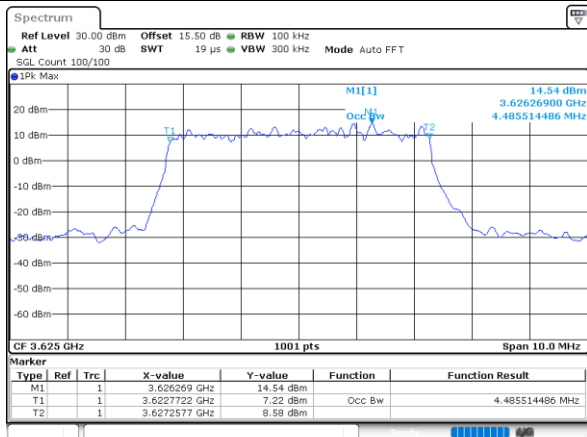

Highest Channel / 15MHz / 16QAM

LTE Band 48

Lowest Channel / 20MHz / QPSK

Date: 29.OCT.2022 09:38:06

Lowest Channel / 20MHz / 16QAM

Date: 29.OCT.2022 09:38:31

Middle Channel / 20MHz / QPSK

Date: 29.OCT.2022 09:39:45

Middle Channel / 20MHz / 16QAM

Date: 29.OCT.2022 09:40:09

Highest Channel / 20MHz / QPSK

Date: 29.OCT.2022 09:41:22

Highest Channel / 20MHz / 16QAM

Date: 29.OCT.2022 09:41:47

LTE Band 48

Lowest Channel / 5MHz / 64QAM

Date: 29.OCT.2022 09:43:02

Lowest Channel / 10MHz / 64QAM

Date: 29.OCT.2022 09:45:01

Middle Channel / 5MHz / 64QAM

Date: 29.OCT.2022 09:43:42

Middle Channel / 10MHz / 64QAM

Date: 29.OCT.2022 09:45:41

Highest Channel / 5MHz / 64QAM