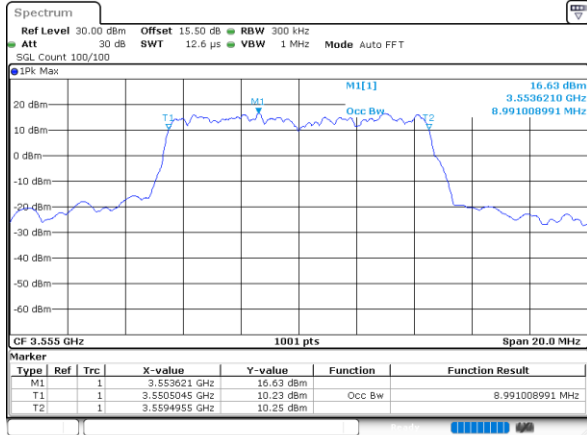

Date: 29.OCT.2022 09:25:25

Highest Channel / 5MHz / QPSK

Date: 29.OCT.2022 09:26:38

Highest Channel / 5MHz / 16QAM

Date: 29.OCT.2022 09:27:02

LTE Band 48

Lowest Channel / 10MHz / QPSK

Date: 29.OCT.2022 09:28:17