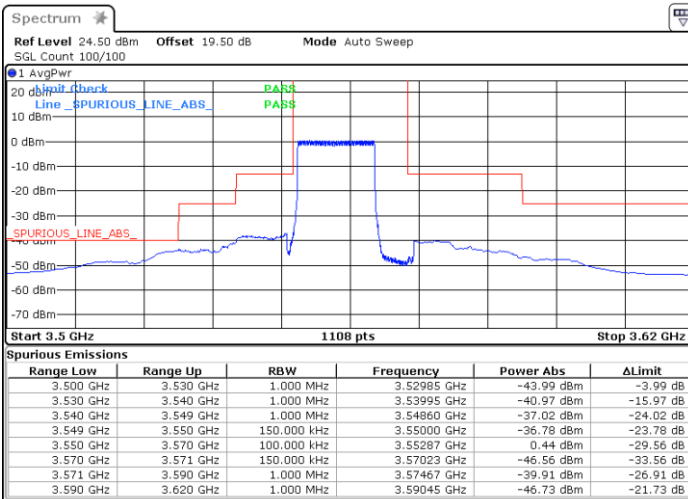

Date: 27.OCT.2022 15:56:24

N/A

LTE Band 48 / 10MHz

QPSK

Highest Channel / 1RB0

Highest Channel / 1RBmax

Date: 27.OCT.2022 15:51:54

Date: 27.OCT.2022 16:11:11

Highest Channel / FullIRB

N/A

Date: 27.OCT.2022 16:02:02

N/A

LTE Band 48 / 15MHz

QPSK

Lowest Channel / 1RB0

Lowest Channel / 1RBmax

Date: 27.OCT.2022 16:55:23

Date: 27.OCT.2022 17:18:25

Lowest Channel / FullIRB

N/A

Date: 22.NOV.2022 14:29:16

N/A

LTE Band 48 / 15MHz

QPSK