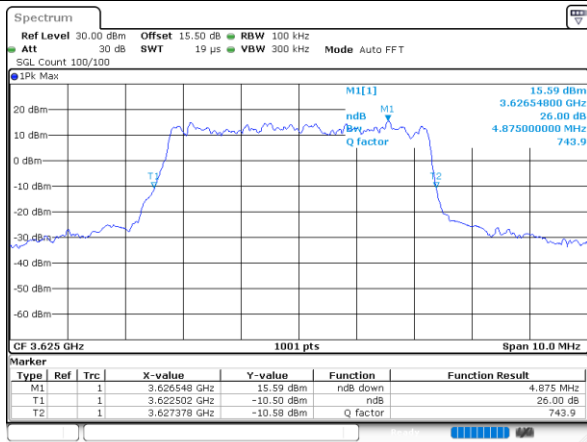

26dB Bandwidth

Mode	LTE Band 48 : 26dB BW(MHz)											
BW	1.4MHz		3MHz		5MHz		10MHz		15MHz		20MHz	
Mod.	QPSK	16QAM	QPSK	16QAM	QPSK	16QAM	QPSK	16QAM	QPSK	16QAM	QPSK	16QAM
Lowest CH	-	-	-	-	4.81	4.91	9.63	10.03	14.60	14.63	18.66	19.14
Middle CH	-	-	-	-	4.88	5.06	10.11	9.91	14.45	14.27	19.46	18.86
Highest CH	-	-	-	-	4.75	4.86	9.81	9.81	14.60	14.24	18.94	19.02
Mode	LTE Band 48 : 26dB BW(MHz)											
BW	1.4MHz		3MHz		5MHz		10MHz		15MHz		20MHz	
Mod.	64QAM		64QAM		64QAM		64QAM		64QAM		64QAM	
Lowest CH	-	-	-	-	4.81	-	9.91	-	14.24	-	18.74	-
Middle CH	-	-	-	-	4.75	-	9.81	-	14.12	-	18.66	-
Highest CH	-	-	-	-	4.83	-	9.93	-	14.36	-	18.78	-

LTE Band 48

Lowest Channel / 5MHz / QPSK

Date: 29.OCT.2022 09:24:12

Lowest Channel / 5MHz / 16QAM

Date: 29.OCT.2022 09:24:36

Middle Channel / 5MHz / QPSK

Date: 29.OCT.2022 09:25:49

Middle Channel / 5MHz / 16QAM

Date: 29.OCT.2022 09:26:13

Highest Channel / 5MHz / QPSK

Date: 29.OCT.2022 09:27:27

Highest Channel / 5MHz / 16QAM

Date: 29.OCT.2022 09:27:51

LTE Band 48

Lowest Channel / 10MHz / QPSK

Date: 29.OCT.2022 09:29:06