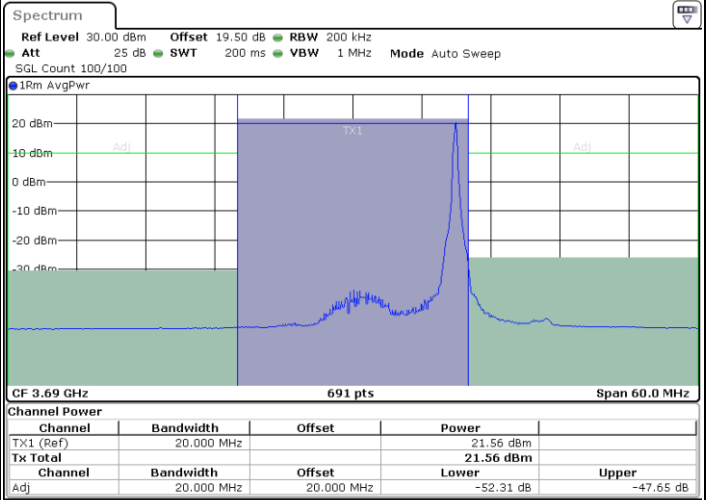

Date: 29.OCT.2022 11:23:22

Date: 29.OCT.2022 11:29:19

Middle Channel / FullIRB

N/A

Date: 29.OCT.2022 11:17:24

N/A

LTE Band 48 / 20MHz

64QAM

Highest Channel / 1RB0

Highest Channel / 1RBmax

Date: 29.OCT.2022 11:24:01

Date: 29.OCT.2022 11:29:59

Highest Channel / FullIRB

N/A

Date: 29.OCT.2022 11:18:04

N/A

26dB Bandwidth

Mode	LTE Band 48 : 26dB BW(MHz)											
BW	1.4MHz		3MHz		5MHz		10MHz		15MHz		20MHz	
Mod.	QPSK	16QAM	QPSK	16QAM	QPSK	16QAM	QPSK	16QAM	QPSK	16QAM	QPSK	16QAM
Lowest CH	-	-	-	-	4.81	4.91	9.63	10.03	14.60	14.63	18.66	19.14
Middle CH	-	-	-	-	4.88	5.06	10.11	9.91	14.45	14.27	19.46	18.86
Highest CH	-	-	-	-	4.75	4.86	9.81	9.81	14.60	14.24	18.94	19.02
Mode	LTE Band 48 : 26dB BW(MHz)											
BW	1.4MHz		3MHz		5MHz		10MHz		15MHz		20MHz	
Mod.	64QAM		64QAM		64QAM		64QAM		64QAM		64QAM	
Lowest CH	-	-	-	-	4.81	-	9.91	-	14.24	-	18.74	-
Middle CH	-	-	-	-	4.75	-	9.81	-	14.12	-	18.66	-
Highest CH	-	-	-	-	4.83	-	9.93	-	14.36	-	18.78	-