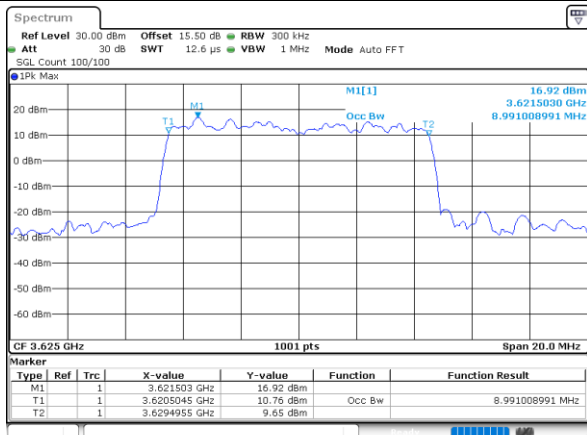

Middle Channel / 10MHz / QPSK

Date: 29.OCT.2022 09:29:55