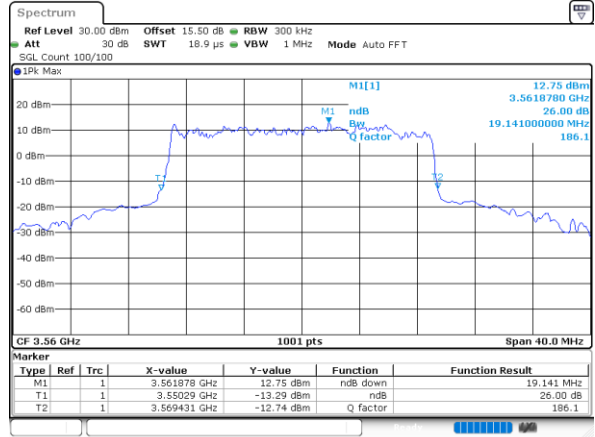

Lowest Channel / 20MHz / 16QAM

Date: 29.OCT.2022 09:39:20