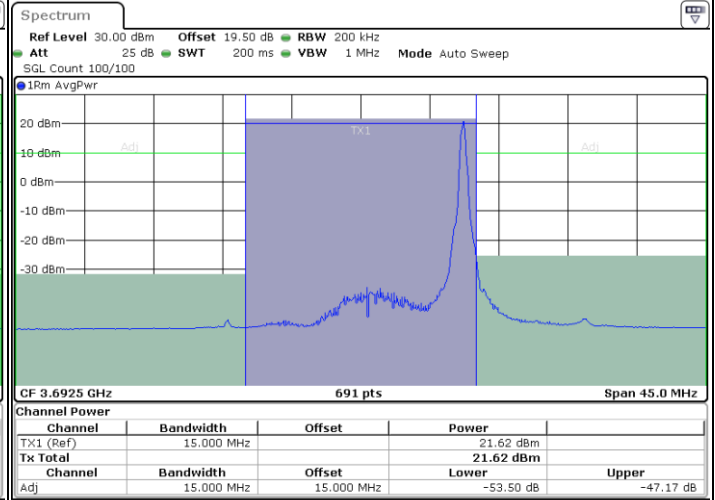

LTE Band 48 / 15MHz

64QAM

Highest Channel / 1RB0

Highest Channel / 1RBmax

Date: 29.OCT.2022 11:01:08

Date: 29.OCT.2022 11:13:25

Highest Channel / FullIRB

N/A