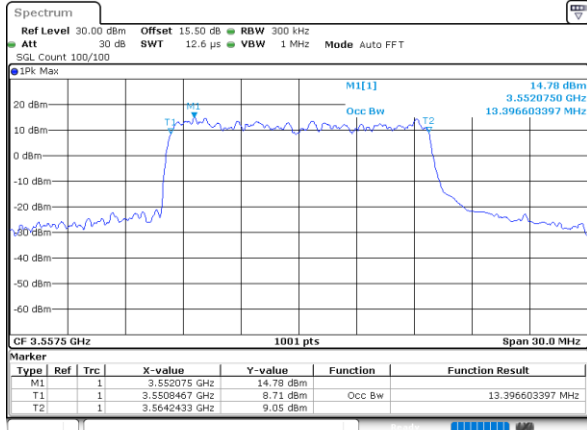

Highest Channel / 10MHz / 16QAM

Date: 29.OCT.2022 09:31:57

LTE Band 48

Lowest Channel / 15MHz / QPSK

Lowest Channel / 15MHz / 16QAM

Middle Channel / 15MHz / QPSK

Middle Channel / 15MHz / 16QAM

Highest Channel / 15MHz / QPSK

Highest Channel / 15MHz / 16QAM

LTE Band 48

Lowest Channel / 20MHz / QPSK

Date: 29.OCT.2022 09:38:06

Lowest Channel / 20MHz / 16QAM

Date: 29.OCT.2022 09:38:31

Middle Channel / 20MHz / QPSK

Date: 29.OCT.2022 09:39:45