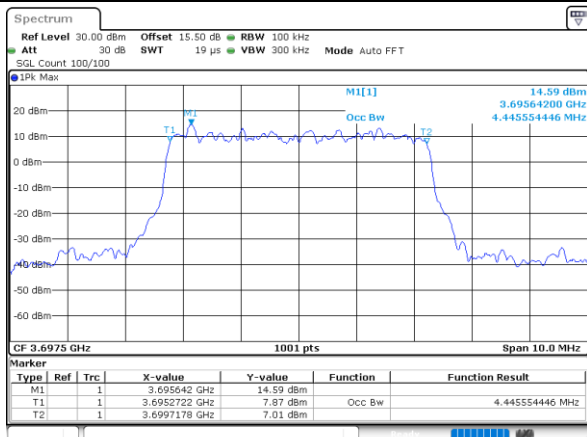

Middle Channel / 20MHz / 16QAM

Date: 29.OCT.2022 09:40:09

Highest Channel / 20MHz / QPSK

Date: 29.OCT.2022 09:41:22

Highest Channel / 20MHz / 16QAM

Date: 29.OCT.2022 09:41:47

LTE Band 48

Lowest Channel / 5MHz / 64QAM

Date: 29.OCT.2022 09:43:02

Lowest Channel / 10MHz / 64QAM

Date: 29.OCT.2022 09:45:01

Middle Channel / 5MHz / 64QAM

Date: 29.OCT.2022 09:43:42

Middle Channel / 10MHz / 64QAM

Date: 29.OCT.2022 09:45:41

Highest Channel / 5MHz / 64QAM

Date: 29.OCT.2022 09:44:21

Highest Channel / 10MHz / 64QAM

Date: 29.OCT.2022 09:46:20

LTE Band 48

Lowest Channel / 15MHz / 64QAM

Date: 29.OCT.2022 09:47:00

Lowest Channel / 20MHz / 64QAM

Date: 29.OCT.2022 09:48:59