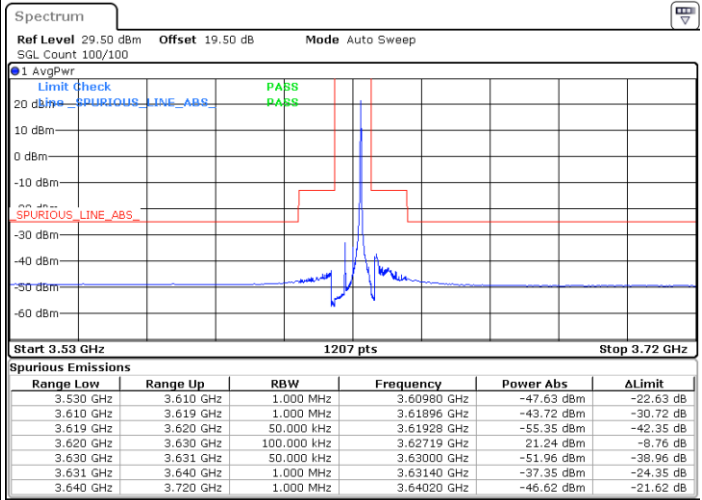

Date: 29.OCT.2022 09:50:18

Conducted Band Edge

LTE Band 48 / 5MHz

QPSK

Middle Channel / 1RB0

Middle Channel / 1RBmax

Date: 27.OCT.2022 15:18:08

Date: 27.OCT.2022 15:38:23

Middle Channel / FullIRB

N/A

Date: 27.OCT.2022 15:28:16

N/A

LTE Band 48 / 5MHz

QPSK

Highest Channel / 1RB0

Highest Channel / 1RBmax