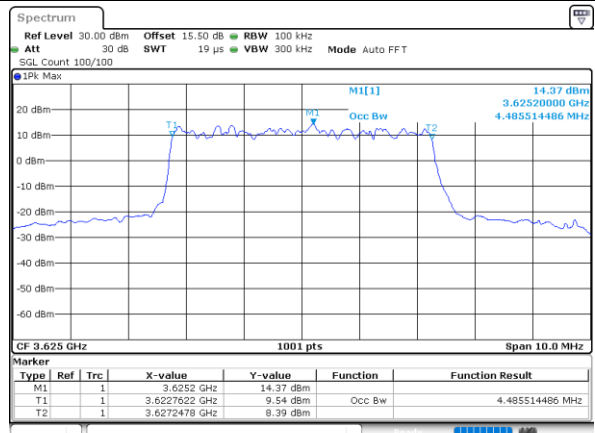

Middle Channel / 20MHz / 64QAM

Date: 29.OCT.2022 09:49:54

Highest Channel / 15MHz / 64QAM

Date: 29.OCT.2022 09:48:34

Highest Channel / 20MHz / 64QAM

Date: 29.OCT.2022 09:50:33

Occupied Bandwidth

Mode	LTE Band 48 : 99%OBW(MHz)											
BW	1.4MHz		3MHz		5MHz		10MHz		15MHz		20MHz	
Mod.	QPSK	16QAM	QPSK	16QAM	QPSK	16QAM	QPSK	16QAM	QPSK	16QAM	QPSK	16QAM
Lowest CH	-	-	-	-	4.48	4.51	8.99	9.03	13.40	13.49	17.86	17.78
Middle CH	-	-	-	-	4.51	4.49	8.99	9.03	13.52	13.43	17.90	17.86
Highest CH	-	-	-	-	4.52	4.48	9.03	8.99	13.49	13.34	17.82	17.86
Mode	LTE Band 48 : 99%OBW(MHz)											
BW	1.4MHz		3MHz		5MHz		10MHz		15MHz		20MHz	
Mod.	64QAM		64QAM		64QAM		64QAM		64QAM		64QAM	
Lowest CH	-	-	-	-	4.49	-	9.09	-	13.40	-	17.94	-
Middle CH	-	-	-	-	4.49	-	9.03	-	13.49	-	17.90	-
Highest CH	-	-	-	-	4.45	-	9.03	-	13.49	-	17.86	-

LTE Band 48

Lowest Channel / 5MHz / QPSK

Date: 29.OCT.2022 09:23:22

Lowest Channel / 5MHz / 16QAM

Date: 29.OCT.2022 09:23:47

Middle Channel / 5MHz / QPSK

Date: 29.OCT.2022 09:25:01

Middle Channel / 5MHz / 16QAM

Date: 29.OCT.2022 09:25:25

Highest Channel / 5MHz / QPSK

Date: 29.OCT.2022 09:26:38

Highest Channel / 5MHz / 16QAM

Date: 29.OCT.2022 09:27:02

LTE Band 48

Lowest Channel / 10MHz / QPSK

Date: 29.OCT.2022 09:28:17