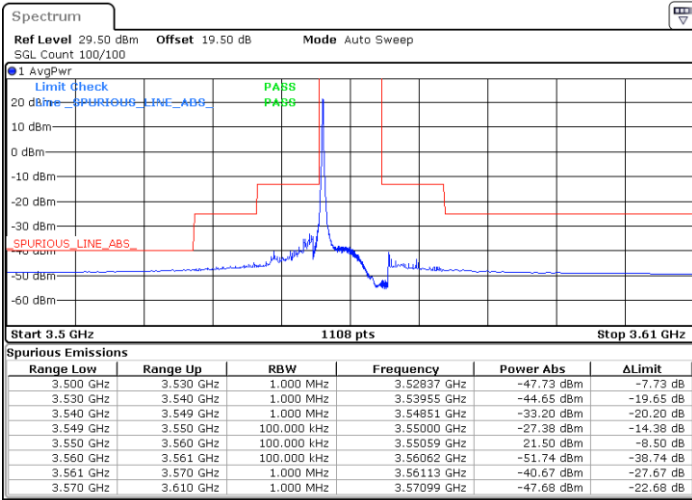

Middle Channel / FullIRB

N/A

Date: 27.OCT.2022 15:28:16

N/A

LTE Band 48 / 5MHz

QPSK

Highest Channel / 1RB0

Highest Channel / 1RBmax

Date: 27.OCT.2022 15:19:15

Date: 27.OCT.2022 15:39:30

Highest Channel / FullIRB

N/A

Date: 27.OCT.2022 15:29:23

N/A

LTE Band 48 / 10MHz

QPSK

Lowest Channel / 1RB0

Lowest Channel / 1RBmax

Date: 27.OCT.2022 15:45:09

Date: 27.OCT.2022 16:05:27

Lowest Channel / FullIRB

N/A

Date: 27.OCT.2022 15:55:16

N/A