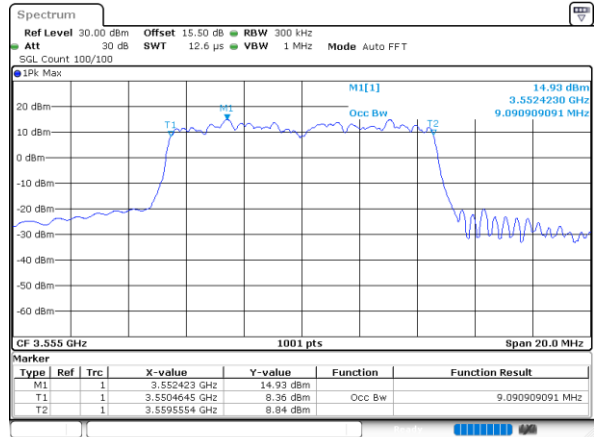

Highest Channel / 15MHz / 16QAM

LTE Band 48

Lowest Channel / 20MHz / QPSK

Date: 29.OCT.2022 09:38:06

Lowest Channel / 20MHz / 16QAM

Date: 29.OCT.2022 09:38:31

Middle Channel / 20MHz / QPSK

Date: 29.OCT.2022 09:39:45

Middle Channel / 20MHz / 16QAM

Date: 29.OCT.2022 09:40:09

Highest Channel / 20MHz / QPSK

Date: 29.OCT.2022 09:41:22

Highest Channel / 20MHz / 16QAM

Date: 29.OCT.2022 09:41:47

LTE Band 48

Lowest Channel / 5MHz / 64QAM

Date: 29.OCT.2022 09:43:02

Lowest Channel / 10MHz / 64QAM

Date: 29.OCT.2022 09:45:01

Middle Channel / 5MHz / 64QAM

Date: 29.OCT.2022 09:43:42

Middle Channel / 10MHz / 64QAM

Date: 29.OCT.2022 09:45:41

Highest Channel / 5MHz / 64QAM