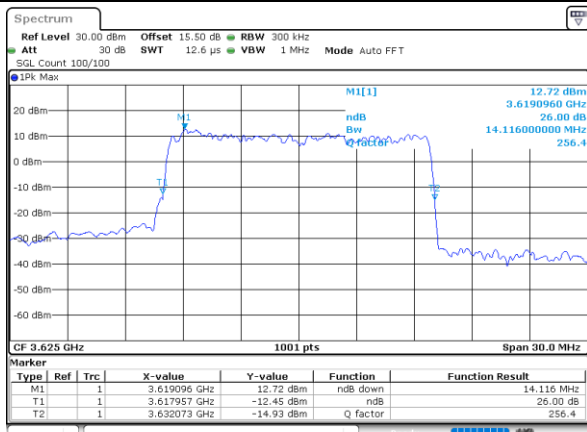

Date: 29.OCT.2022 09:46:35

LTE Band 48

Lowest Channel / 15MHz / 64QAM

Date: 29.OCT.2022 09:47:15

Lowest Channel / 20MHz / 64QAM

Date: 29.OCT.2022 09:49:14

Middle Channel / 15MHz / 64QAM

Date: 29.OCT.2022 09:47:55

Middle Channel / 20MHz / 64QAM

Date: 29.OCT.2022 09:49:54

Highest Channel / 15MHz / 64QAM

Date: 29.OCT.2022 09:48:34

Highest Channel / 20MHz / 64QAM

Date: 29.OCT.2022 09:50:33

Occupied Bandwidth

Mode	LTE Band 48 : 99%OBW(MHz)											
BW	1.4MHz		3MHz		5MHz		10MHz		15MHz		20MHz	
Mod.	QPSK	16QAM	QPSK	16QAM	QPSK	16QAM	QPSK	16QAM	QPSK	16QAM	QPSK	16QAM
Lowest CH	-	-	-	-	4.48	4.51	8.99	9.03	13.40	13.49	17.86	17.78
Middle CH	-	-	-	-	4.51	4.49	8.99	9.03	13.52	13.43	17.90	17.86
Highest CH	-	-	-	-	4.52	4.48	9.03	8.99	13.49	13.34	17.82	17.86
Mode	LTE Band 48 : 99%OBW(MHz)											
BW	1.4MHz		3MHz		5MHz		10MHz		15MHz		20MHz	
Mod.	64QAM		64QAM		64QAM		64QAM		64QAM		64QAM	
Lowest CH	-	-	-	-	4.49	-	9.09	-	13.40	-	17.94	-
Middle CH	-	-	-	-	4.49	-	9.03	-	13.49	-	17.90	-
Highest CH	-	-	-	-	4.45	-	9.03	-	13.49	-	17.86	-