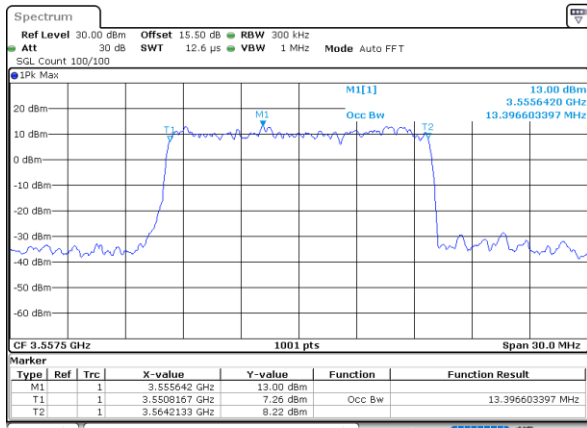

Date: 29.OCT.2022 09:44:21

Highest Channel / 10MHz / 64QAM

Date: 29.OCT.2022 09:46:20

LTE Band 48

Lowest Channel / 15MHz / 64QAM

Date: 29.OCT.2022 09:47:00

Lowest Channel / 20MHz / 64QAM

Date: 29.OCT.2022 09:48:59