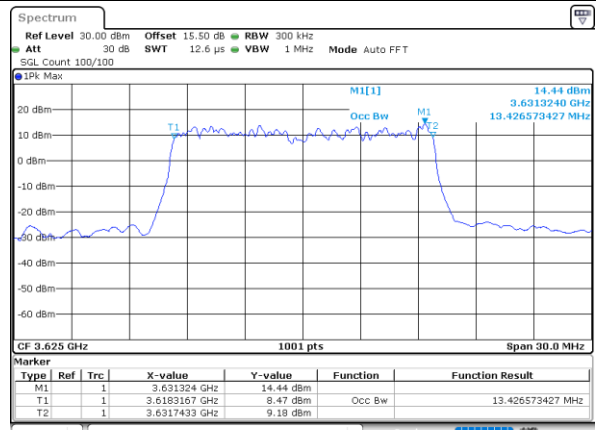

Highest Channel / 10MHz / 16QAM

Date: 29.OCT.2022 09:31:57

LTE Band 48

Lowest Channel / 15MHz / QPSK

Lowest Channel / 15MHz / 16QAM

Middle Channel / 15MHz / QPSK

Middle Channel / 15MHz / 16QAM

Highest Channel / 15MHz / QPSK

Highest Channel / 15MHz / 16QAM

LTE Band 48

Lowest Channel / 20MHz / QPSK

Date: 29.OCT.2022 09:38:06

Lowest Channel / 20MHz / 16QAM

Date: 29.OCT.2022 09:38:31

Middle Channel / 20MHz / QPSK

Date: 29.OCT.2022 09:39:45