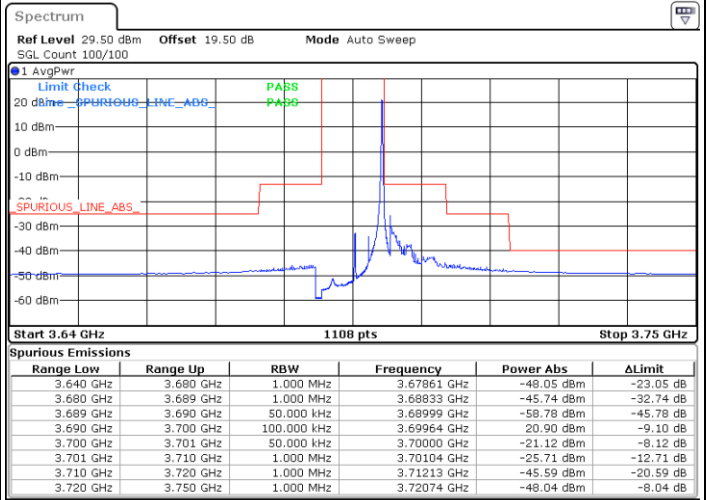

Date: 29.OCT.2022 09:50:18

Conducted Band Edge

LTE Band 48 / 5MHz

QPSK

Middle Channel / 1RB0

Middle Channel / 1RBmax

Date: 27.OCT.2022 15:18:08

Date: 27.OCT.2022 15:38:23

Middle Channel / FullIRB

N/A

Date: 27.OCT.2022 15:28:16

N/A

LTE Band 48 / 5MHz

QPSK

Highest Channel / 1RB0

Highest Channel / 1RBmax

Date: 27.OCT.2022 15:19:15

Date: 27.OCT.2022 15:39:30

Highest Channel / FullIRB

N/A

Date: 27.OCT.2022 15:29:23

N/A

LTE Band 48 / 10MHz

QPSK