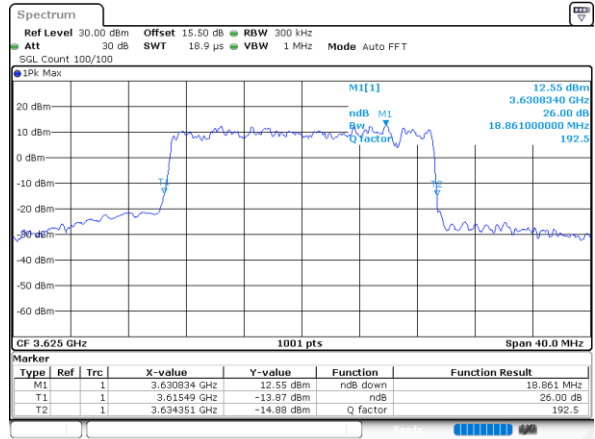

Lowest Channel / 20MHz / QPSK

Date: 29.OCT.2022 09:38:56

Lowest Channel / 20MHz / 16QAM

Date: 29.OCT.2022 09:39:20

Middle Channel / 20MHz / QPSK

Date: 29.OCT.2022 09:40:33

Middle Channel / 20MHz / 16QAM

Date: 29.OCT.2022 09:40:58

Highest Channel / 20MHz / QPSK

Date: 29.OCT.2022 09:42:12

Highest Channel / 20MHz / 16QAM

Date: 29.OCT.2022 09:42:37

LTE Band 48

Lowest Channel / 5MHz / 64QAM

Date: 29.OCT.2022 09:43:17

Lowest Channel / 10MHz / 64QAM