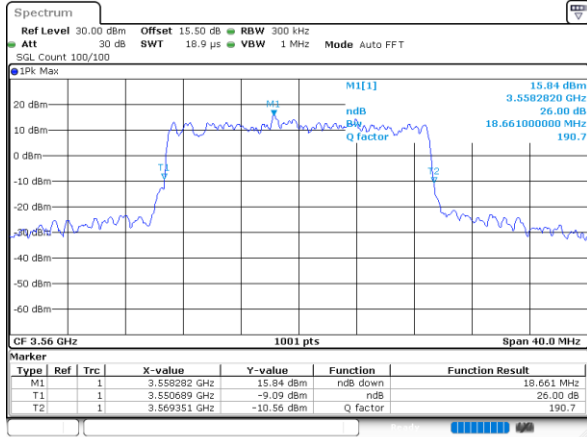

LTE Band 48

Lowest Channel / 20MHz / QPSK

Date: 29.OCT.2022 09:38:56