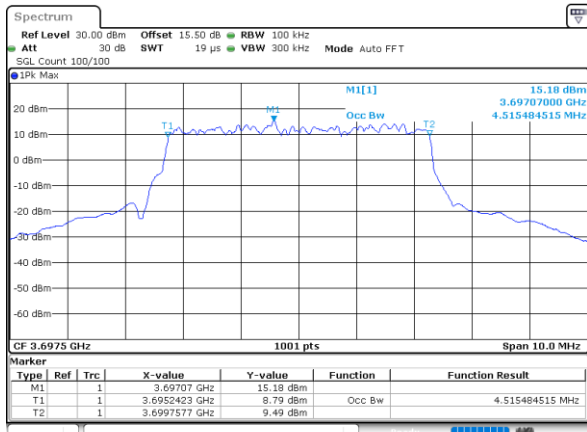

Middle Channel / 20MHz / 64QAM

Date: 29.OCT.2022 09:49:54

Highest Channel / 15MHz / 64QAM

Date: 29.OCT.2022 09:48:34

Highest Channel / 20MHz / 64QAM

Date: 29.OCT.2022 09:50:33

Occupied Bandwidth

Mode	LTE Band 48 : 99%OBW(MHz)											
BW	1.4MHz		3MHz		5MHz		10MHz		15MHz		20MHz	
Mod.	QPSK	16QAM	QPSK	16QAM	QPSK	16QAM	QPSK	16QAM	QPSK	16QAM	QPSK	16QAM
Lowest CH	-	-	-	-	4.48	4.51	8.99	9.03	13.40	13.49	17.86	17.78
Middle CH	-	-	-	-	4.51	4.49	8.99	9.03	13.52	13.43	17.90	17.86
Highest CH	-	-	-	-	4.52	4.48	9.03	8.99	13.49	13.34	17.82	17.86
Mode	LTE Band 48 : 99%OBW(MHz)											
BW	1.4MHz		3MHz		5MHz		10MHz		15MHz		20MHz	
Mod.	64QAM		64QAM		64QAM		64QAM		64QAM		64QAM	
Lowest CH	-	-	-	-	4.49	-	9.09	-	13.40	-	17.94	-
Middle CH	-	-	-	-	4.49	-	9.03	-	13.49	-	17.90	-
Highest CH	-	-	-	-	4.45	-	9.03	-	13.49	-	17.86	-

LTE Band 48

Lowest Channel / 5MHz / QPSK

Date: 29.OCT.2022 09:23:22

Lowest Channel / 5MHz / 16QAM

Date: 29.OCT.2022 09:23:47

Middle Channel / 5MHz / QPSK

Date: 29.OCT.2022 09:25:01

Middle Channel / 5MHz / 16QAM

Date: 29.OCT.2022 09:25:25

Highest Channel / 5MHz / QPSK

Date: 29.OCT.2022 09:26:38

Highest Channel / 5MHz / 16QAM

Date: 29.OCT.2022 09:27:02

LTE Band 48

Lowest Channel / 10MHz / QPSK

Date: 29.OCT.2022 09:28:17