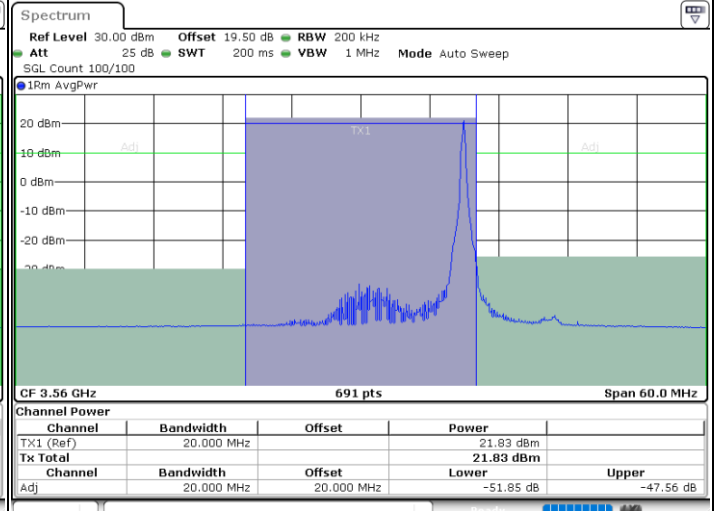

Date: 29.OCT.2022 11:07:17

N/A

LTE Band 48 / 20MHz

64QAM

Lowest Channel / 1RB0

Lowest Channel / 1RBmax

Date: 29.OCT.2022 11:20:03

Date: 29.OCT.2022 11:26:01