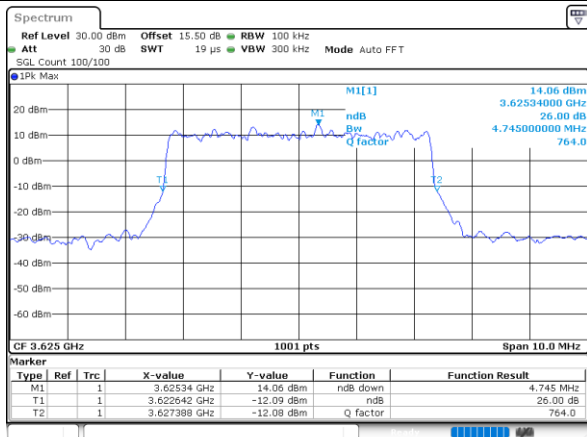

Middle Channel / 5MHz / 64QAM

Date: 29.OCT.2022 09:43:57