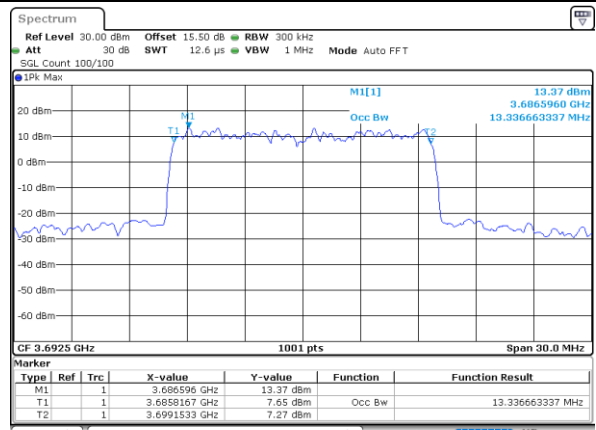

Highest Channel / 10MHz / 16QAM

Date: 29.OCT.2022 09:31:57

LTE Band 48

Lowest Channel / 15MHz / QPSK

Lowest Channel / 15MHz / 16QAM

Middle Channel / 15MHz / QPSK

Middle Channel / 15MHz / 16QAM

Highest Channel / 15MHz / QPSK

Highest Channel / 15MHz / 16QAM

LTE Band 48

Lowest Channel / 20MHz / QPSK

Date: 29.OCT.2022 09:38:06

Lowest Channel / 20MHz / 16QAM

Date: 29.OCT.2022 09:38:31

Middle Channel / 20MHz / QPSK

Date: 29.OCT.2022 09:39:45