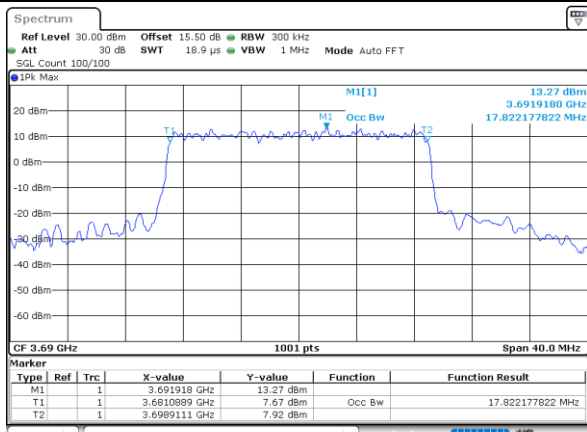

Highest Channel / 15MHz / 16QAM

LTE Band 48

Lowest Channel / 20MHz / QPSK

Date: 29.OCT.2022 09:38:06

Lowest Channel / 20MHz / 16QAM

Date: 29.OCT.2022 09:38:31

Middle Channel / 20MHz / QPSK

Date: 29.OCT.2022 09:39:45

Middle Channel / 20MHz / 16QAM

Date: 29.OCT.2022 09:40:09

Highest Channel / 20MHz / QPSK

Date: 29.OCT.2022 09:41:22

Highest Channel / 20MHz / 16QAM

Date: 29.OCT.2022 09:41:47

LTE Band 48

Lowest Channel / 5MHz / 64QAM