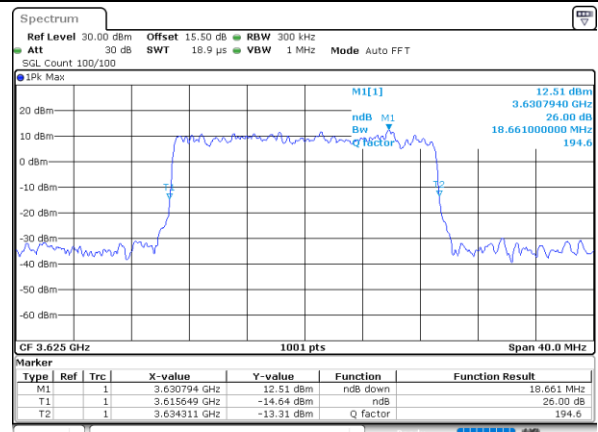

Date: 29.OCT.2022 09:46:35

LTE Band 48

Lowest Channel / 15MHz / 64QAM

Date: 29.OCT.2022 09:47:15

Lowest Channel / 20MHz / 64QAM

Date: 29.OCT.2022 09:49:14

Middle Channel / 15MHz / 64QAM

Date: 29.OCT.2022 09:47:55

Middle Channel / 20MHz / 64QAM

Date: 29.OCT.2022 09:49:54

Highest Channel / 15MHz / 64QAM

Date: 29.OCT.2022 09:48:34

Highest Channel / 20MHz / 64QAM

Date: 29.OCT.2022 09:50:33

Occupied Bandwidth

Mode	LTE Band 48 : 99%OBW(MHz)											
BW	1.4MHz		3MHz		5MHz		10MHz		15MHz		20MHz	
Mod.	QPSK	16QAM	QPSK	16QAM	QPSK	16QAM	QPSK	16QAM	QPSK	16QAM	QPSK	16QAM
Lowest CH	-	-	-	-	4.48	4.51	8.99	9.03	13.40	13.49	17.86	17.78
Middle CH	-	-	-	-	4.51	4.49	8.99	9.03	13.52	13.43	17.90	17.86
Highest CH	-	-	-	-	4.52	4.48	9.03	8.99	13.49	13.34	17.82	17.86
Mode	LTE Band 48 : 99%OBW(MHz)											
BW	1.4MHz		3MHz		5MHz		10MHz		15MHz		20MHz	
Mod.	64QAM		64QAM		64QAM		64QAM		64QAM		64QAM	
Lowest CH	-	-	-	-	4.49	-	9.09	-	13.40	-	17.94	-
Middle CH	-	-	-	-	4.49	-	9.03	-	13.49	-	17.90	-
Highest CH	-	-	-	-	4.45	-	9.03	-	13.49	-	17.86	-