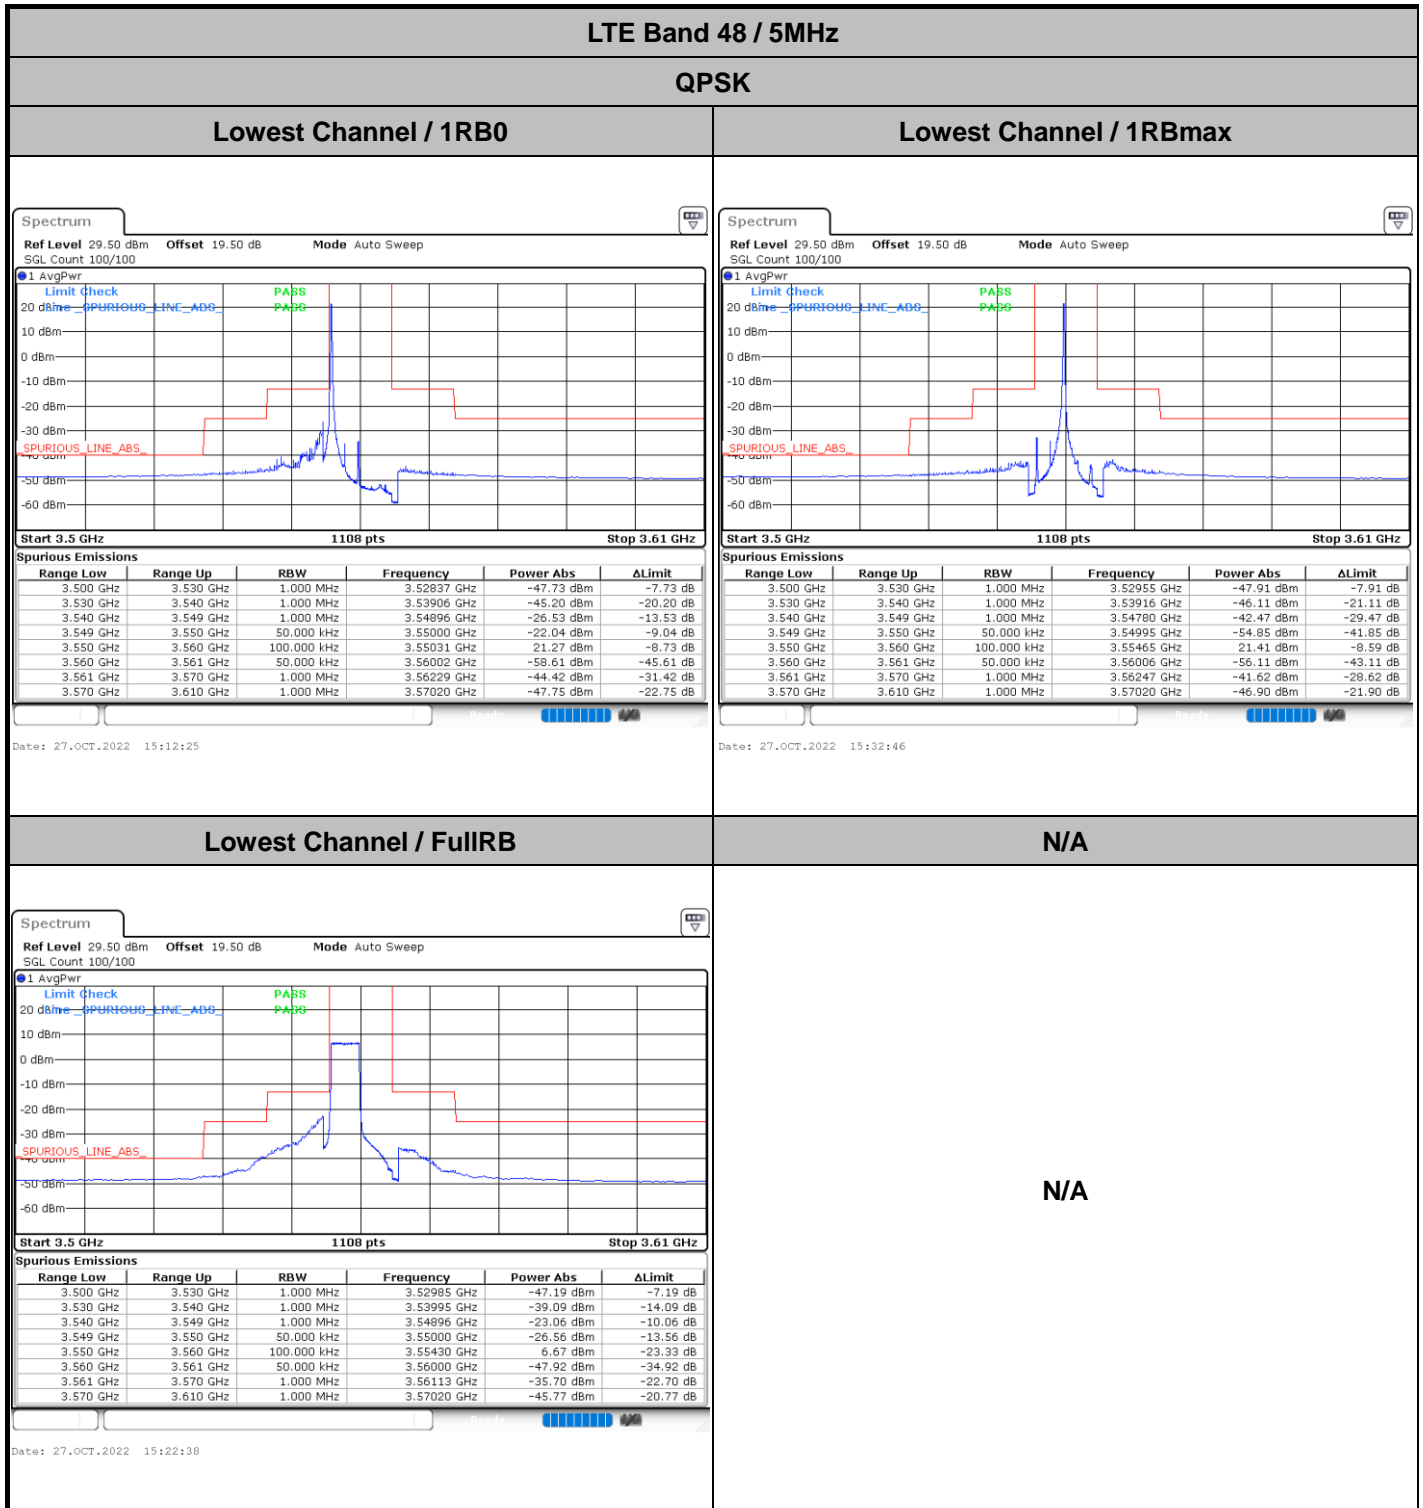

Date: 29.OCT.2022 09:44:21

Highest Channel / 10MHz / 64QAM

Date: 29.OCT.2022 09:46:20

LTE Band 48

Lowest Channel / 15MHz / 64QAM

Date: 29.OCT.2022 09:47:00

Lowest Channel / 20MHz / 64QAM

Date: 29.OCT.2022 09:48:59

Date: 29.OCT.2022 09:50:18

Conducted Band Edge

LTE Band 48 / 5MHz

QPSK

Middle Channel / 1RB0

Middle Channel / 1RBmax

Date: 27.OCT.2022 15:18:08

Date: 27.OCT.2022 15:38:23