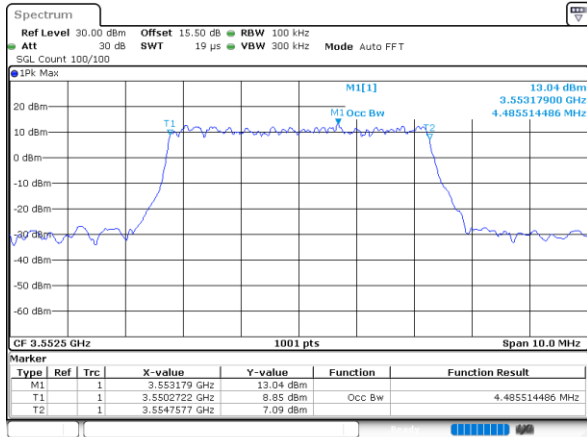

Highest Channel / 15MHz / 16QAM

LTE Band 48

Lowest Channel / 20MHz / QPSK

Date: 29.OCT.2022 09:38:06

Lowest Channel / 20MHz / 16QAM

Date: 29.OCT.2022 09:38:31

Middle Channel / 20MHz / QPSK

Date: 29.OCT.2022 09:39:45

Middle Channel / 20MHz / 16QAM

Date: 29.OCT.2022 09:40:09

Highest Channel / 20MHz / QPSK

Date: 29.OCT.2022 09:41:22

Highest Channel / 20MHz / 16QAM

Date: 29.OCT.2022 09:41:47

LTE Band 48

Lowest Channel / 5MHz / 64QAM

Date: 29.OCT.2022 09:43:02

Lowest Channel / 10MHz / 64QAM

Date: 29.OCT.2022 09:45:01

Middle Channel / 5MHz / 64QAM

Date: 29.OCT.2022 09:43:42

Middle Channel / 10MHz / 64QAM

Date: 29.OCT.2022 09:45:41

Highest Channel / 5MHz / 64QAM