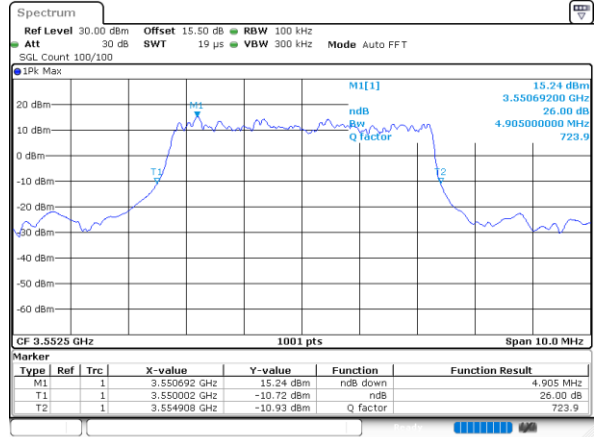

Lowest Channel / 5MHz / 16QAM

Date: 29.OCT.2022 09:24:36