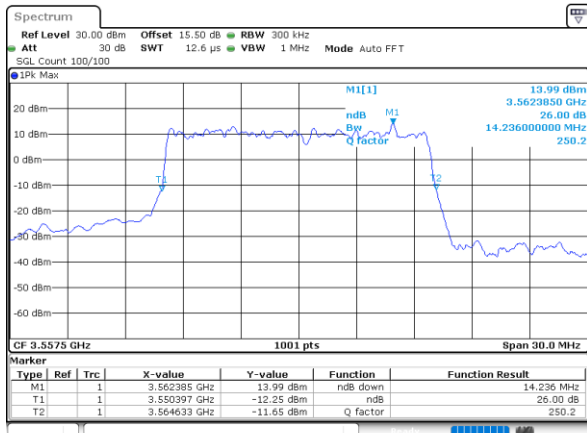

Highest Channel / 20MHz / QPSK

Date: 29.OCT.2022 09:42:12

Highest Channel / 20MHz / 16QAM

Date: 29.OCT.2022 09:42:37

LTE Band 48

Lowest Channel / 5MHz / 64QAM

Date: 29.OCT.2022 09:43:17

Lowest Channel / 10MHz / 64QAM

Date: 29.OCT.2022 09:45:16

Middle Channel / 5MHz / 64QAM

Date: 29.OCT.2022 09:43:57

Middle Channel / 10MHz / 64QAM

Date: 29.OCT.2022 09:45:56

Highest Channel / 5MHz / 64QAM

Date: 29.OCT.2022 09:44:36

Highest Channel / 10MHz / 64QAM

Date: 29.OCT.2022 09:46:35

LTE Band 48

Lowest Channel / 15MHz / 64QAM

Date: 29.OCT.2022 09:47:15

Lowest Channel / 20MHz / 64QAM

Date: 29.OCT.2022 09:49:14

Middle Channel / 15MHz / 64QAM

Date: 29.OCT.2022 09:47:55