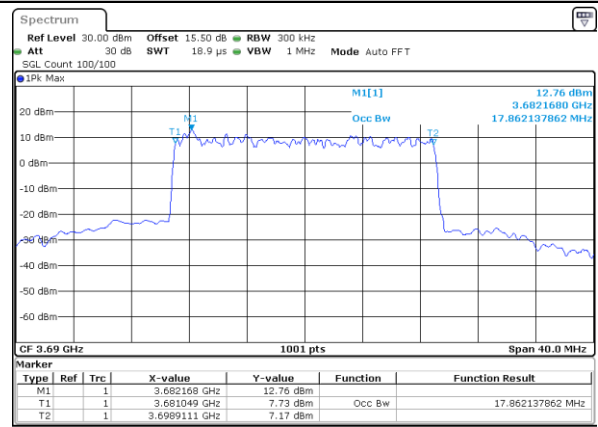

Date: 29.OCT.2022 09:44:21

Highest Channel / 10MHz / 64QAM

Date: 29.OCT.2022 09:46:20

LTE Band 48

Lowest Channel / 15MHz / 64QAM

Date: 29.OCT.2022 09:47:00

Lowest Channel / 20MHz / 64QAM

Date: 29.OCT.2022 09:48:59

Middle Channel / 15MHz / 64QAM

Date: 29.OCT.2022 09:47:40

Middle Channel / 20MHz / 64QAM

Date: 29.OCT.2022 09:49:39

Highest Channel / 15MHz / 64QAM

Date: 29.OCT.2022 09:48:19

Highest Channel / 20MHz / 64QAM

Date: 29.OCT.2022 09:50:18

Conducted Band Edge

LTE Band 48 / 5MHz

QPSK

Middle Channel / 1RB0

Middle Channel / 1RBmax

Date: 27.OCT.2022 15:18:08

Date: 27.OCT.2022 15:38:23