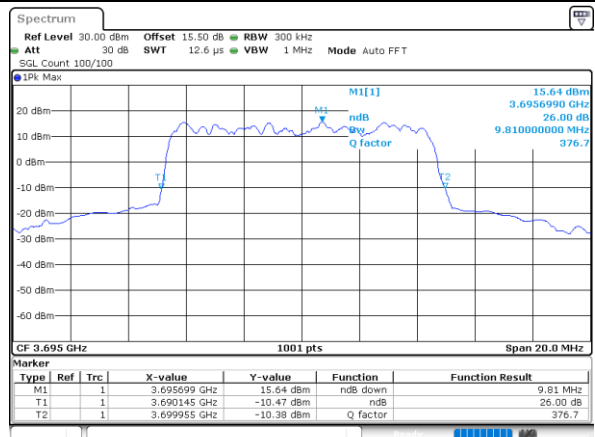

Highest Channel / 10MHz / 16QAM

Date: 29.OCT.2022 09:32:46

LTE Band 48

Lowest Channel / 15MHz / QPSK

Date: 29.OCT.2022 09:34:01

Lowest Channel / 15MHz / 16QAM

Date: 29.OCT.2022 09:34:25

Middle Channel / 15MHz / QPSK