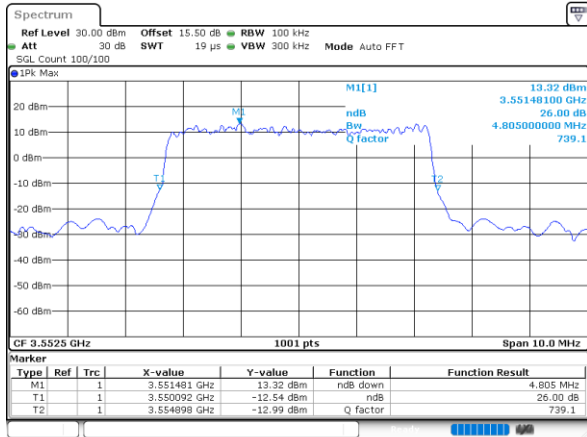

Highest Channel / 20MHz / QPSK

Date: 29.OCT.2022 09:42:12

Highest Channel / 20MHz / 16QAM

Date: 29.OCT.2022 09:42:37

LTE Band 48

Lowest Channel / 5MHz / 64QAM

Date: 29.OCT.2022 09:43:17

Lowest Channel / 10MHz / 64QAM