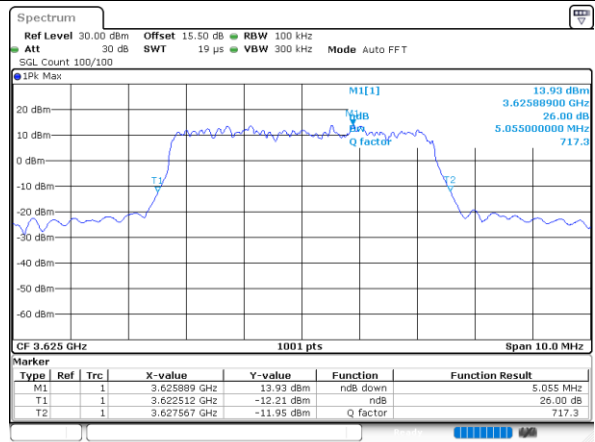

26dB Bandwidth

Mode	LTE Band 48 : 26dB BW(MHz)											
BW	1.4MHz		3MHz		5MHz		10MHz		15MHz		20MHz	
Mod.	QPSK	16QAM	QPSK	16QAM	QPSK	16QAM	QPSK	16QAM	QPSK	16QAM	QPSK	16QAM
Lowest CH	-	-	-	-	4.81	4.91	9.63	10.03	14.60	14.63	18.66	19.14
Middle CH	-	-	-	-	4.88	5.06	10.11	9.91	14.45	14.27	19.46	18.86
Highest CH	-	-	-	-	4.75	4.86	9.81	9.81	14.60	14.24	18.94	19.02
Mode	LTE Band 48 : 26dB BW(MHz)											
BW	1.4MHz		3MHz		5MHz		10MHz		15MHz		20MHz	
Mod.	64QAM		64QAM		64QAM		64QAM		64QAM		64QAM	
Lowest CH	-	-	-	-	4.81	-	9.91	-	14.24	-	18.74	-
Middle CH	-	-	-	-	4.75	-	9.81	-	14.12	-	18.66	-
Highest CH	-	-	-	-	4.83	-	9.93	-	14.36	-	18.78	-

LTE Band 48

Lowest Channel / 5MHz / QPSK

Date: 29.OCT.2022 09:24:12

Lowest Channel / 5MHz / 16QAM

Date: 29.OCT.2022 09:24:36

Middle Channel / 5MHz / QPSK

Date: 29.OCT.2022 09:25:49

Middle Channel / 5MHz / 16QAM

Date: 29.OCT.2022 09:26:13

Highest Channel / 5MHz / QPSK

Date: 29.OCT.2022 09:27:27

Highest Channel / 5MHz / 16QAM

Date: 29.OCT.2022 09:27:51

LTE Band 48

Lowest Channel / 10MHz / QPSK

Date: 29.OCT.2022 09:29:06