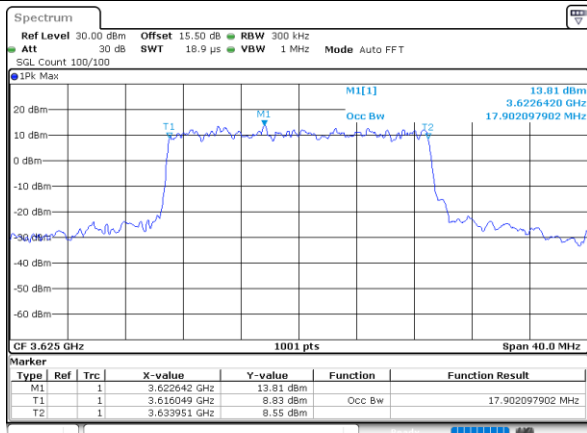

Highest Channel / 15MHz / 16QAM

LTE Band 48

Lowest Channel / 20MHz / QPSK

Date: 29.OCT.2022 09:38:06

Lowest Channel / 20MHz / 16QAM

Date: 29.OCT.2022 09:38:31

Middle Channel / 20MHz / QPSK

Date: 29.OCT.2022 09:39:45

Middle Channel / 20MHz / 16QAM

Date: 29.OCT.2022 09:40:09

Highest Channel / 20MHz / QPSK

Date: 29.OCT.2022 09:41:22

Highest Channel / 20MHz / 16QAM

Date: 29.OCT.2022 09:41:47

LTE Band 48

Lowest Channel / 5MHz / 64QAM