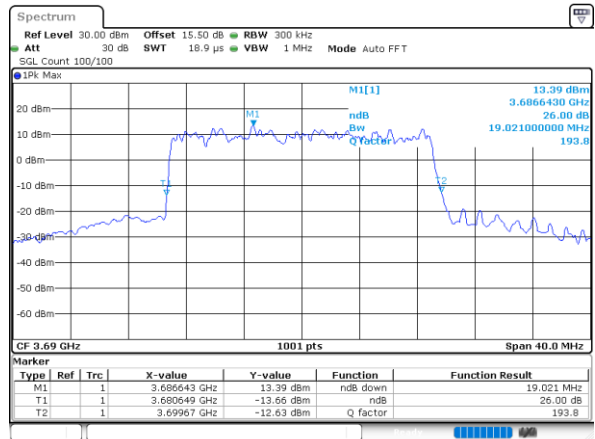

Lowest Channel / 20MHz / QPSK

Date: 29.OCT.2022 09:38:56

Lowest Channel / 20MHz / 16QAM

Date: 29.OCT.2022 09:39:20

Middle Channel / 20MHz / QPSK

Date: 29.OCT.2022 09:40:33

Middle Channel / 20MHz / 16QAM

Date: 29.OCT.2022 09:40:58

Highest Channel / 20MHz / QPSK

Date: 29.OCT.2022 09:42:12

Highest Channel / 20MHz / 16QAM

Date: 29.OCT.2022 09:42:37

LTE Band 48

Lowest Channel / 5MHz / 64QAM

Date: 29.OCT.2022 09:43:17

Lowest Channel / 10MHz / 64QAM