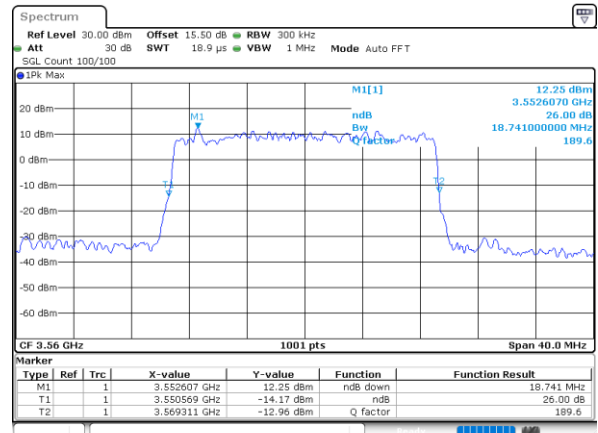

Date: 29.OCT.2022 09:46:35

LTE Band 48

Lowest Channel / 15MHz / 64QAM

Date: 29.OCT.2022 09:47:15

Lowest Channel / 20MHz / 64QAM

Date: 29.OCT.2022 09:49:14

Middle Channel / 15MHz / 64QAM

Date: 29.OCT.2022 09:47:55

Middle Channel / 20MHz / 64QAM

Date: 29.OCT.2022 09:49:54

Highest Channel / 15MHz / 64QAM

Date: 29.OCT.2022 09:48:34

Highest Channel / 20MHz / 64QAM

Date: 29.OCT.2022 09:50:33

Occupied Bandwidth

Mode	LTE Band 48 : 99%OBW(MHz)											
BW	1.4MHz		3MHz		5MHz		10MHz		15MHz		20MHz	
Mod.	QPSK	16QAM	QPSK	16QAM	QPSK	16QAM	QPSK	16QAM	QPSK	16QAM	QPSK	16QAM
Lowest CH	-	-	-	-	4.48	4.51	8.99	9.03	13.40	13.49	17.86	17.78
Middle CH	-	-	-	-	4.51	4.49	8.99	9.03	13.52	13.43	17.90	17.86
Highest CH	-	-	-	-	4.52	4.48	9.03	8.99	13.49	13.34	17.82	17.86
Mode	LTE Band 48 : 99%OBW(MHz)											
BW	1.4MHz		3MHz		5MHz		10MHz		15MHz		20MHz	
Mod.	64QAM		64QAM		64QAM		64QAM		64QAM		64QAM	
Lowest CH	-	-	-	-	4.49	-	9.09	-	13.40	-	17.94	-
Middle CH	-	-	-	-	4.49	-	9.03	-	13.49	-	17.90	-
Highest CH	-	-	-	-	4.45	-	9.03	-	13.49	-	17.86	-