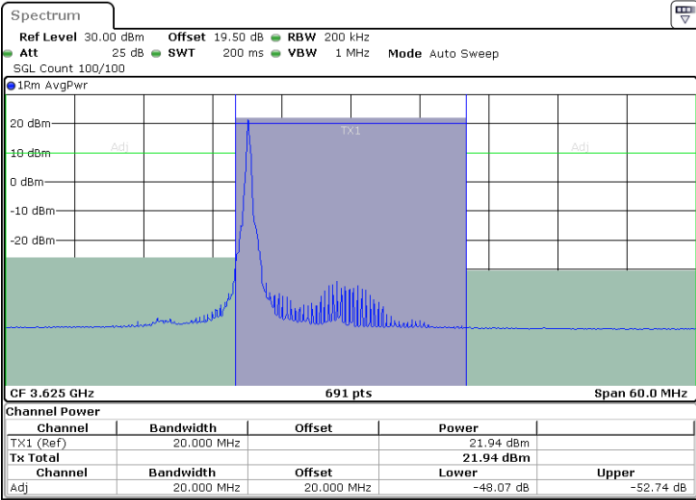

Lowest Channel / FullIRB

N/A

Date: 29.OCT.2022 11:14:06

N/A

LTE Band 48 / 20MHz

64QAM

Middle Channel / 1RB0

Middle Channel / 1RBmax