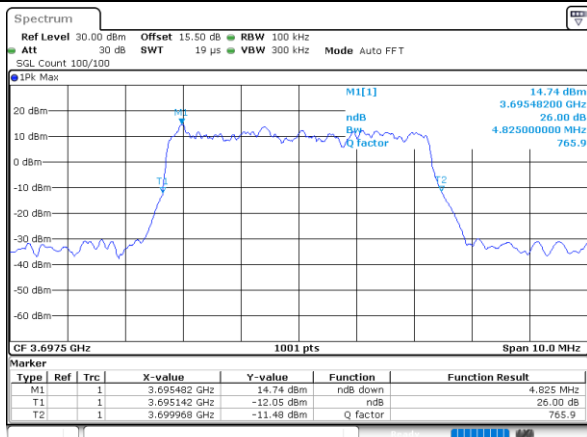

Highest Channel / 20MHz / QPSK

Date: 29.OCT.2022 09:42:12

Highest Channel / 20MHz / 16QAM

Date: 29.OCT.2022 09:42:37

LTE Band 48

Lowest Channel / 5MHz / 64QAM

Date: 29.OCT.2022 09:43:17

Lowest Channel / 10MHz / 64QAM

Date: 29.OCT.2022 09:45:16

Middle Channel / 5MHz / 64QAM

Date: 29.OCT.2022 09:43:57

Middle Channel / 10MHz / 64QAM

Date: 29.OCT.2022 09:45:56

Highest Channel / 5MHz / 64QAM

Date: 29.OCT.2022 09:44:36

Highest Channel / 10MHz / 64QAM

Date: 29.OCT.2022 09:46:35

LTE Band 48

Lowest Channel / 15MHz / 64QAM

Date: 29.OCT.2022 09:47:15

Lowest Channel / 20MHz / 64QAM

Date: 29.OCT.2022 09:49:14

Middle Channel / 15MHz / 64QAM

Date: 29.OCT.2022 09:47:55