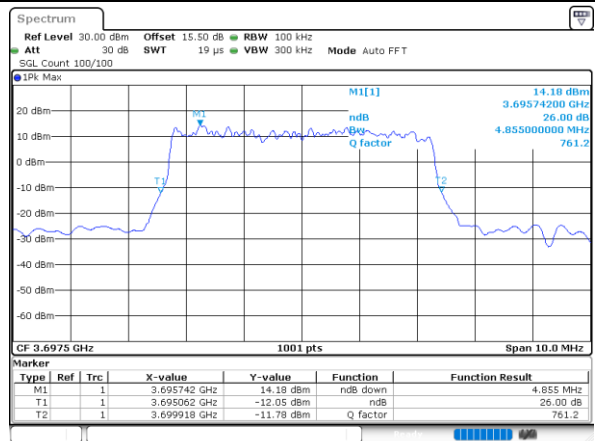

26dB Bandwidth

Mode	LTE Band 48 : 26dB BW(MHz)											
BW	1.4MHz		3MHz		5MHz		10MHz		15MHz		20MHz	
Mod.	QPSK	16QAM	QPSK	16QAM	QPSK	16QAM	QPSK	16QAM	QPSK	16QAM	QPSK	16QAM
Lowest CH	-	-	-	-	4.81	4.91	9.63	10.03	14.60	14.63	18.66	19.14
Middle CH	-	-	-	-	4.88	5.06	10.11	9.91	14.45	14.27	19.46	18.86
Highest CH	-	-	-	-	4.75	4.86	9.81	9.81	14.60	14.24	18.94	19.02
Mode	LTE Band 48 : 26dB BW(MHz)											
BW	1.4MHz		3MHz		5MHz		10MHz		15MHz		20MHz	
Mod.	64QAM		64QAM		64QAM		64QAM		64QAM		64QAM	
Lowest CH	-	-	-	-	4.81	-	9.91	-	14.24	-	18.74	-
Middle CH	-	-	-	-	4.75	-	9.81	-	14.12	-	18.66	-
Highest CH	-	-	-	-	4.83	-	9.93	-	14.36	-	18.78	-

LTE Band 48

Lowest Channel / 5MHz / QPSK

Date: 29.OCT.2022 09:24:12

Lowest Channel / 5MHz / 16QAM

Date: 29.OCT.2022 09:24:36

Middle Channel / 5MHz / QPSK

Date: 29.OCT.2022 09:25:49

Middle Channel / 5MHz / 16QAM

Date: 29.OCT.2022 09:26:13

Highest Channel / 5MHz / QPSK

Date: 29.OCT.2022 09:27:27

Highest Channel / 5MHz / 16QAM

Date: 29.OCT.2022 09:27:51

LTE Band 48

Lowest Channel / 10MHz / QPSK

Date: 29.OCT.2022 09:29:06