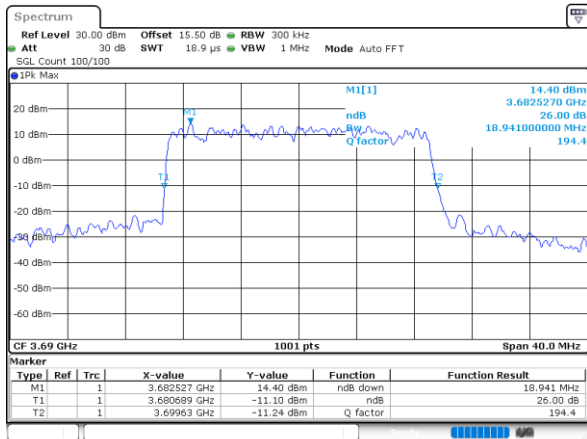

Lowest Channel / 20MHz / QPSK

Date: 29.OCT.2022 09:38:56

Lowest Channel / 20MHz / 16QAM

Date: 29.OCT.2022 09:39:20

Middle Channel / 20MHz / QPSK

Date: 29.OCT.2022 09:40:33

Middle Channel / 20MHz / 16QAM

Date: 29.OCT.2022 09:40:58

Highest Channel / 20MHz / QPSK

Date: 29.OCT.2022 09:42:12

Highest Channel / 20MHz / 16QAM

Date: 29.OCT.2022 09:42:37

LTE Band 48

Lowest Channel / 5MHz / 64QAM

Date: 29.OCT.2022 09:43:17

Lowest Channel / 10MHz / 64QAM