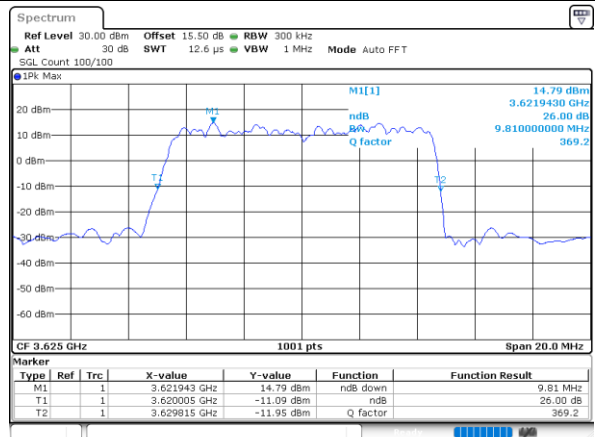

Middle Channel / 10MHz / 64QAM

Date: 29.OCT.2022 09:45:56