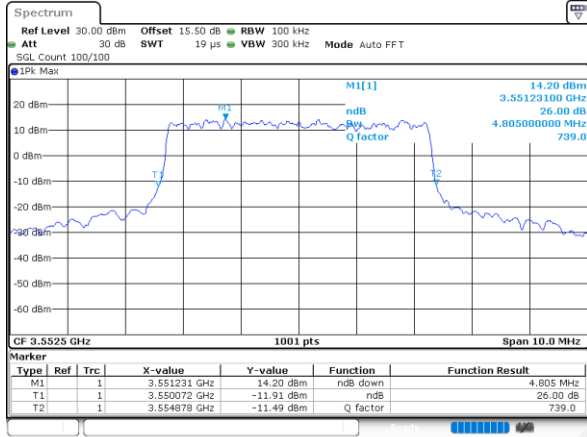

LTE Band 48

Lowest Channel / 5MHz / QPSK

Date: 29.OCT.2022 09:24:12