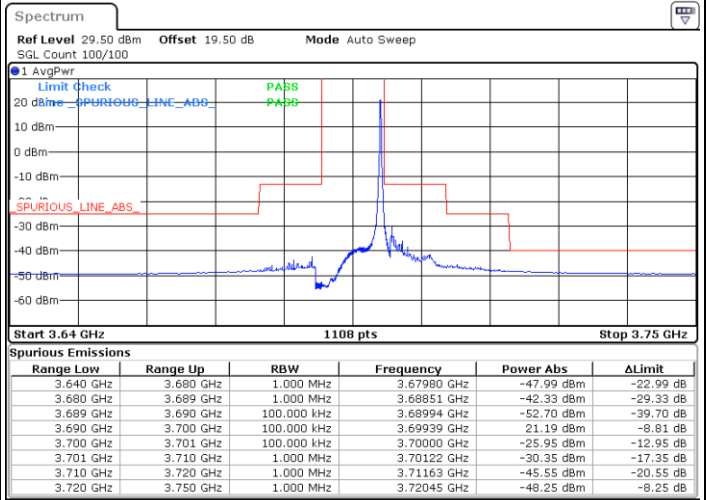

LTE Band 48 / 10MHz

QPSK

MiddleChannel / 1RB0

Middle Channel / 1RBmax

Date: 27.OCT.2022 15:46:17

Date: 27.OCT.2022 16:06:24

Middle Channel / FullIRB

N/A

Date: 27.OCT.2022 15:56:24

N/A

LTE Band 48 / 10MHz

QPSK

Highest Channel / 1RB0

Highest Channel / 1RBmax

Date: 27.OCT.2022 15:51:54

Date: 27.OCT.2022 16:11:11

Highest Channel / FullIRB

N/A

Date: 27.OCT.2022 16:02:02

N/A

LTE Band 48 / 15MHz

QPSK

Lowest Channel / 1RB0

Lowest Channel / 1RBmax