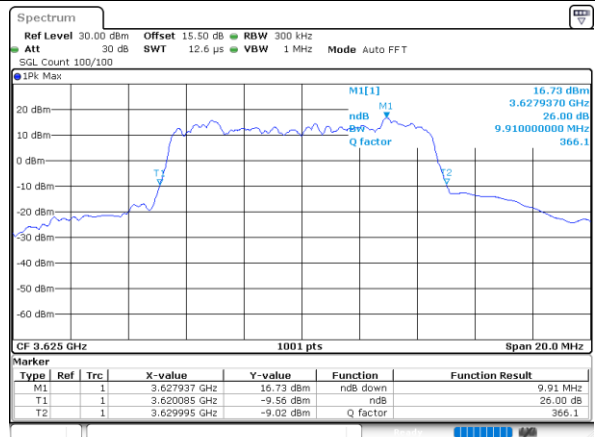

Middle Channel / 10MHz / 16QAM

Date: 29.OCT.2022 09:31:07