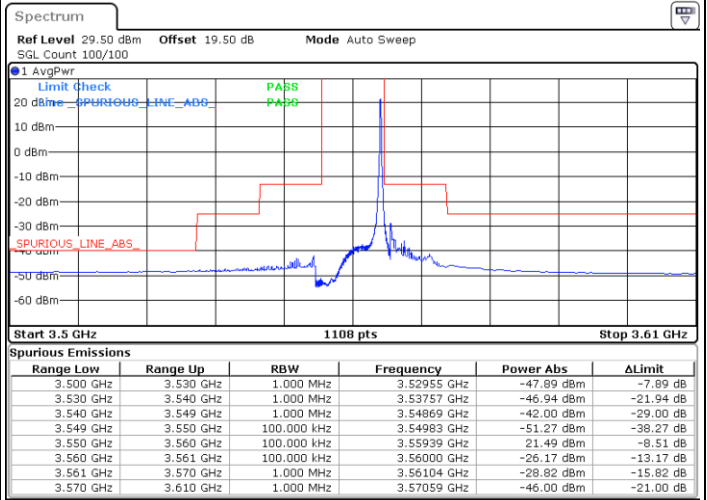

Middle Channel / FullIRB

N/A

Date: 27.OCT.2022 15:28:16

N/A

LTE Band 48 / 5MHz

QPSK

Highest Channel / 1RB0

Highest Channel / 1RBmax

Date: 27.OCT.2022 15:19:15

Date: 27.OCT.2022 15:39:30

Highest Channel / FullIRB

N/A

Date: 27.OCT.2022 15:29:23

N/A

LTE Band 48 / 10MHz

QPSK

Lowest Channel / 1RB0

Lowest Channel / 1RBmax

Date: 27.OCT.2022 15:45:09

Date: 27.OCT.2022 16:05:27

Lowest Channel / FullIRB

N/A

Date: 27.OCT.2022 15:55:16

N/A