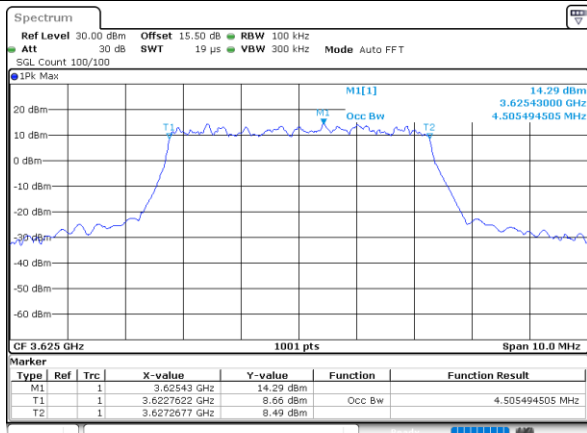

Middle Channel / 20MHz / 64QAM

Date: 29.OCT.2022 09:49:54

Highest Channel / 15MHz / 64QAM

Date: 29.OCT.2022 09:48:34

Highest Channel / 20MHz / 64QAM

Date: 29.OCT.2022 09:50:33

Occupied Bandwidth

Mode	LTE Band 48 : 99%OBW(MHz)											
BW	1.4MHz		3MHz		5MHz		10MHz		15MHz		20MHz	
Mod.	QPSK	16QAM	QPSK	16QAM	QPSK	16QAM	QPSK	16QAM	QPSK	16QAM	QPSK	16QAM
Lowest CH	-	-	-	-	4.48	4.51	8.99	9.03	13.40	13.49	17.86	17.78
Middle CH	-	-	-	-	4.51	4.49	8.99	9.03	13.52	13.43	17.90	17.86
Highest CH	-	-	-	-	4.52	4.48	9.03	8.99	13.49	13.34	17.82	17.86
Mode	LTE Band 48 : 99%OBW(MHz)											
BW	1.4MHz		3MHz		5MHz		10MHz		15MHz		20MHz	
Mod.	64QAM		64QAM		64QAM		64QAM		64QAM		64QAM	
Lowest CH	-	-	-	-	4.49	-	9.09	-	13.40	-	17.94	-
Middle CH	-	-	-	-	4.49	-	9.03	-	13.49	-	17.90	-
Highest CH	-	-	-	-	4.45	-	9.03	-	13.49	-	17.86	-

LTE Band 48

Lowest Channel / 5MHz / QPSK

Date: 29.OCT.2022 09:23:22

Lowest Channel / 5MHz / 16QAM

Date: 29.OCT.2022 09:23:47

Middle Channel / 5MHz / QPSK

Date: 29.OCT.2022 09:25:01

Middle Channel / 5MHz / 16QAM

Date: 29.OCT.2022 09:25:25

Highest Channel / 5MHz / QPSK

Date: 29.OCT.2022 09:26:38

Highest Channel / 5MHz / 16QAM

Date: 29.OCT.2022 09:27:02

LTE Band 48

Lowest Channel / 10MHz / QPSK

Date: 29.OCT.2022 09:28:17