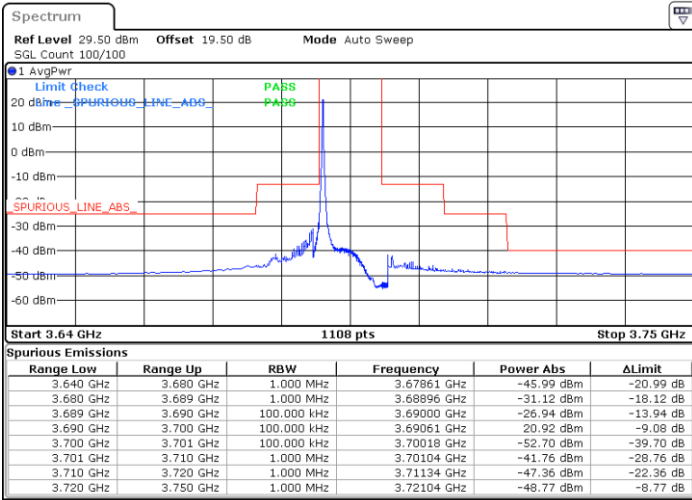

LTE Band 48 / 10MHz

QPSK

MiddleChannel / 1RB0

Middle Channel / 1RBmax

Date: 27.OCT.2022 15:46:17

Date: 27.OCT.2022 16:06:24

Middle Channel / FullIRB

N/A

Date: 27.OCT.2022 15:56:24

N/A

LTE Band 48 / 10MHz

QPSK

Highest Channel / 1RB0

Highest Channel / 1RBmax

Date: 27.OCT.2022 15:51:54

Date: 27.OCT.2022 16:11:11

Highest Channel / FullIRB

N/A

Date: 27.OCT.2022 16:02:02

N/A

LTE Band 48 / 15MHz

QPSK

Lowest Channel / 1RB0

Lowest Channel / 1RBmax