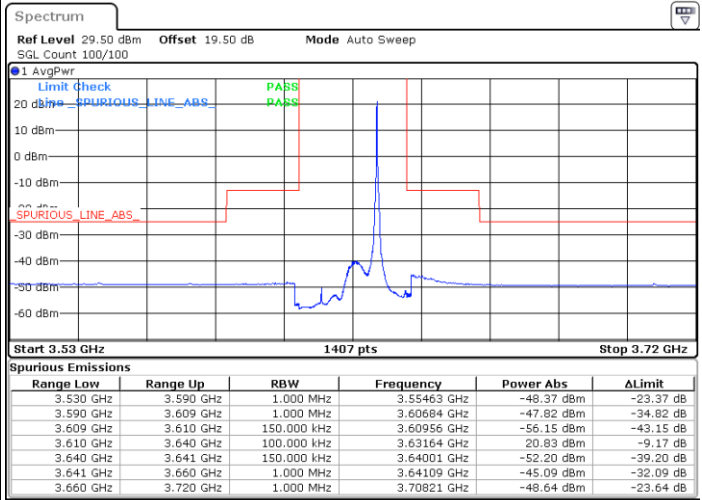

Date: 28.OCT.2022 09:24:57