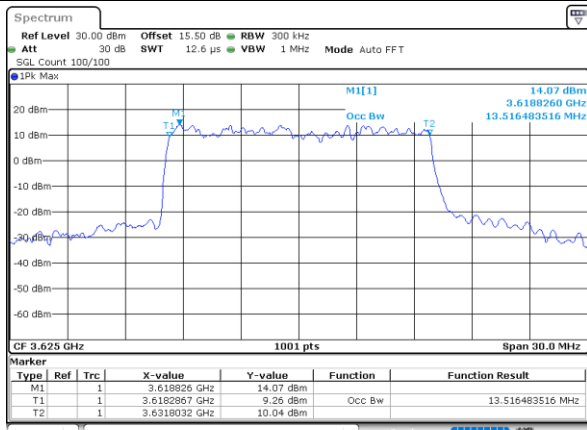

Highest Channel / 10MHz / 16QAM

Date: 29.OCT.2022 09:31:57

LTE Band 48

Lowest Channel / 15MHz / QPSK

Lowest Channel / 15MHz / 16QAM

Middle Channel / 15MHz / QPSK

Middle Channel / 15MHz / 16QAM

Highest Channel / 15MHz / QPSK

Highest Channel / 15MHz / 16QAM

LTE Band 48

Lowest Channel / 20MHz / QPSK

Date: 29.OCT.2022 09:38:06

Lowest Channel / 20MHz / 16QAM

Date: 29.OCT.2022 09:38:31

Middle Channel / 20MHz / QPSK

Date: 29.OCT.2022 09:39:45