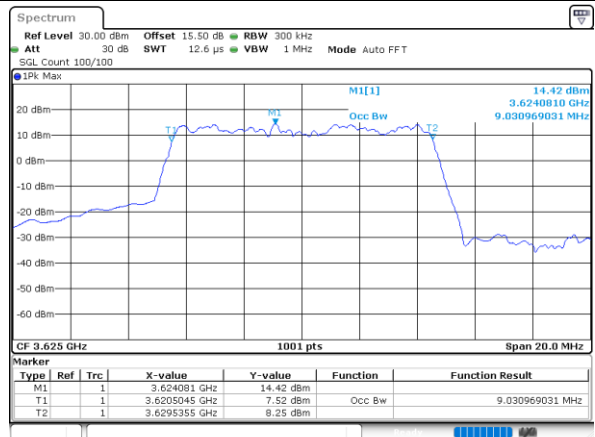

Middle Channel / 20MHz / 16QAM

Date: 29.OCT.2022 09:40:09

Highest Channel / 20MHz / QPSK

Date: 29.OCT.2022 09:41:22

Highest Channel / 20MHz / 16QAM

Date: 29.OCT.2022 09:41:47

LTE Band 48

Lowest Channel / 5MHz / 64QAM

Date: 29.OCT.2022 09:43:02

Lowest Channel / 10MHz / 64QAM

Date: 29.OCT.2022 09:45:01

Middle Channel / 5MHz / 64QAM

Date: 29.OCT.2022 09:43:42

Middle Channel / 10MHz / 64QAM

Date: 29.OCT.2022 09:45:41

Highest Channel / 5MHz / 64QAM

Date: 29.OCT.2022 09:44:21

Highest Channel / 10MHz / 64QAM

Date: 29.OCT.2022 09:46:20

LTE Band 48

Lowest Channel / 15MHz / 64QAM

Date: 29.OCT.2022 09:47:00

Lowest Channel / 20MHz / 64QAM

Date: 29.OCT.2022 09:48:59