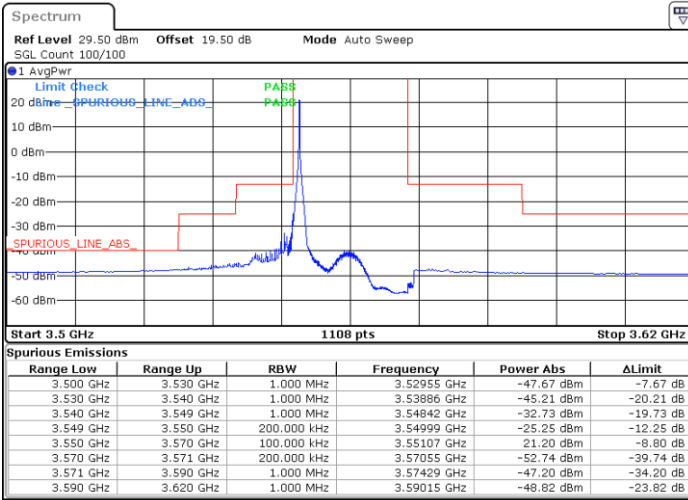

LTE Band 48 / 15MHz

QPSK

Highest Channel / 1RB0

Highest Channel / 1RBmax

Date: 27.OCT.2022 17:03:21

Date: 28.OCT.2022 09:26:30

Highest Channel / FullIRB

N/A

Date: 22.NOV.2022 14:39:53

N/A

LTE Band 48 / 20MHz

QPSK

Lowest Channel / 1RB0

Lowest Channel / 1RBmax

Date: 28.OCT.2022 09:48:13

Date: 28.OCT.2022 10:02:08