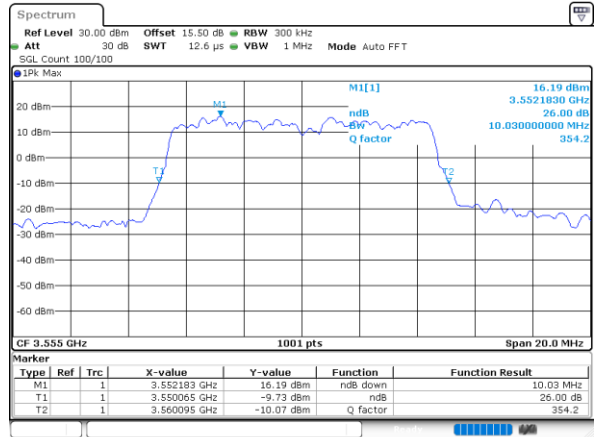

Lowest Channel / 10MHz / 16QAM

Date: 29.OCT.2022 09:29:31