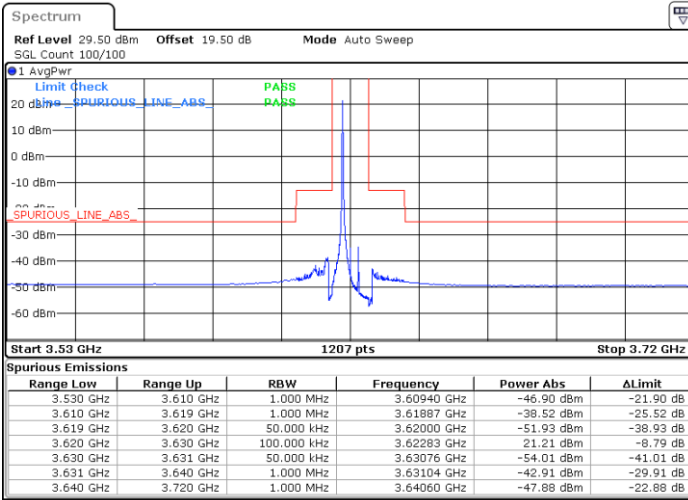

Date: 29.OCT.2022 09:50:18

Conducted Band Edge

LTE Band 48 / 5MHz

QPSK

Middle Channel / 1RB0

Middle Channel / 1RBmax

Date: 27.OCT.2022 15:18:08

Date: 27.OCT.2022 15:38:23

Middle Channel / FullIRB

N/A

Date: 27.OCT.2022 15:28:16

N/A

LTE Band 48 / 5MHz

QPSK

Highest Channel / 1RB0

Highest Channel / 1RBmax