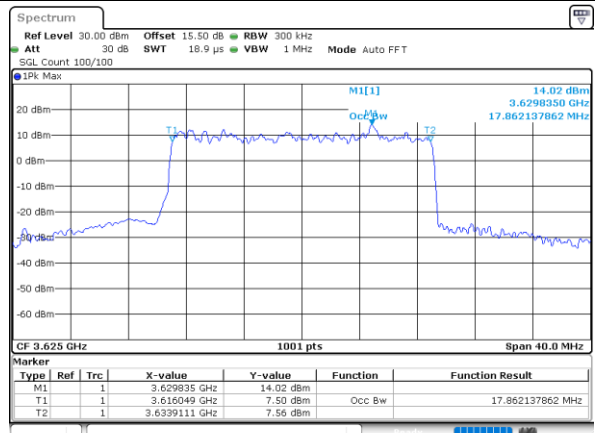

Highest Channel / 15MHz / 16QAM

LTE Band 48

Lowest Channel / 20MHz / QPSK

Date: 29.OCT.2022 09:38:06

Lowest Channel / 20MHz / 16QAM

Date: 29.OCT.2022 09:38:31

Middle Channel / 20MHz / QPSK

Date: 29.OCT.2022 09:39:45

Middle Channel / 20MHz / 16QAM

Date: 29.OCT.2022 09:40:09

Highest Channel / 20MHz / QPSK

Date: 29.OCT.2022 09:41:22

Highest Channel / 20MHz / 16QAM

Date: 29.OCT.2022 09:41:47

LTE Band 48

Lowest Channel / 5MHz / 64QAM