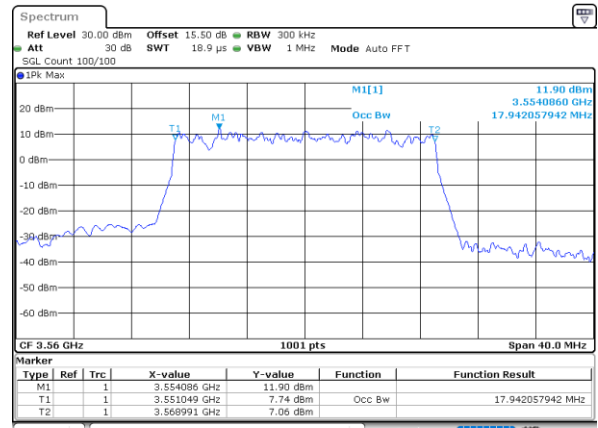

Date: 29.OCT.2022 09:44:21

Highest Channel / 10MHz / 64QAM

Date: 29.OCT.2022 09:46:20

LTE Band 48

Lowest Channel / 15MHz / 64QAM

Date: 29.OCT.2022 09:47:00

Lowest Channel / 20MHz / 64QAM

Date: 29.OCT.2022 09:48:59