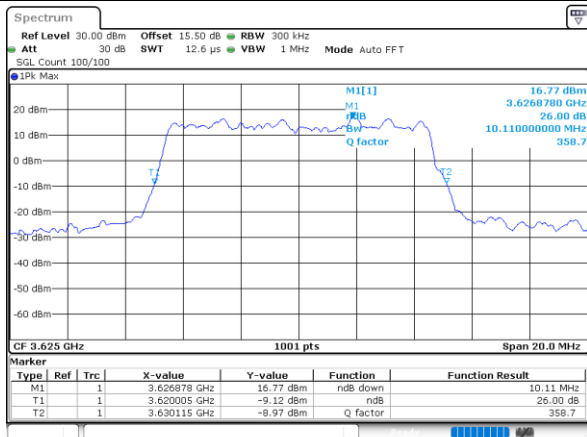

Middle Channel / 10MHz / QPSK

Date: 29.OCT.2022 09:30:43