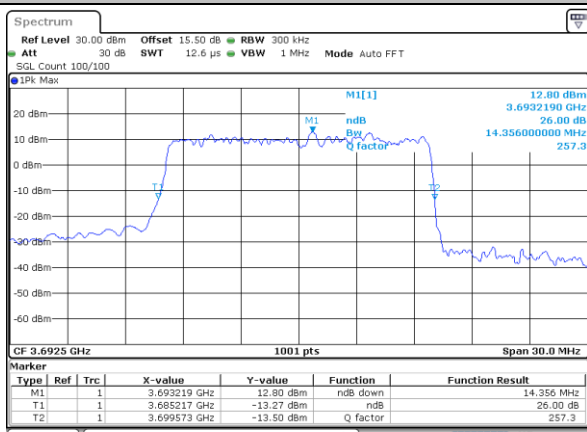

Date: 29.OCT.2022 09:46:35

LTE Band 48

Lowest Channel / 15MHz / 64QAM

Date: 29.OCT.2022 09:47:15

Lowest Channel / 20MHz / 64QAM

Date: 29.OCT.2022 09:49:14

Middle Channel / 15MHz / 64QAM

Date: 29.OCT.2022 09:47:55

Middle Channel / 20MHz / 64QAM

Date: 29.OCT.2022 09:49:54

Highest Channel / 15MHz / 64QAM

Date: 29.OCT.2022 09:48:34

Highest Channel / 20MHz / 64QAM

Date: 29.OCT.2022 09:50:33

Occupied Bandwidth

Mode	LTE Band 48 : 99%OBW(MHz)											
BW	1.4MHz		3MHz		5MHz		10MHz		15MHz		20MHz	
Mod.	QPSK	16QAM	QPSK	16QAM	QPSK	16QAM	QPSK	16QAM	QPSK	16QAM	QPSK	16QAM
Lowest CH	-	-	-	-	4.48	4.51	8.99	9.03	13.40	13.49	17.86	17.78
Middle CH	-	-	-	-	4.51	4.49	8.99	9.03	13.52	13.43	17.90	17.86
Highest CH	-	-	-	-	4.52	4.48	9.03	8.99	13.49	13.34	17.82	17.86
Mode	LTE Band 48 : 99%OBW(MHz)											
BW	1.4MHz		3MHz		5MHz		10MHz		15MHz		20MHz	
Mod.	64QAM		64QAM		64QAM		64QAM		64QAM		64QAM	
Lowest CH	-	-	-	-	4.49	-	9.09	-	13.40	-	17.94	-
Middle CH	-	-	-	-	4.49	-	9.03	-	13.49	-	17.90	-
Highest CH	-	-	-	-	4.45	-	9.03	-	13.49	-	17.86	-