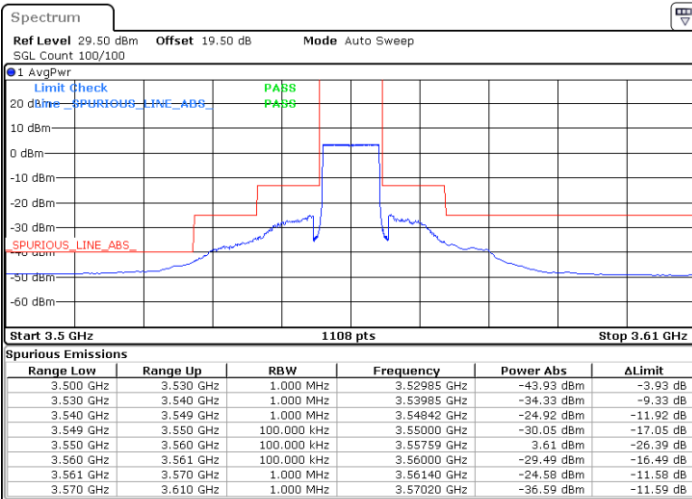

Date: 27.OCT.2022 15:19:15

Date: 27.OCT.2022 15:39:30

Highest Channel / FullIRB

N/A

Date: 27.OCT.2022 15:29:23

N/A

LTE Band 48 / 10MHz

QPSK

Lowest Channel / 1RB0

Lowest Channel / 1RBmax

Date: 27.OCT.2022 15:45:09

Date: 27.OCT.2022 16:05:27

Lowest Channel / FullIRB

N/A

Date: 27.OCT.2022 15:55:16

N/A

LTE Band 48 / 10MHz

QPSK

MiddleChannel / 1RB0

Middle Channel / 1RBmax

Date: 27.OCT.2022 15:46:17

Date: 27.OCT.2022 16:06:24

Middle Channel / FullIRB

N/A