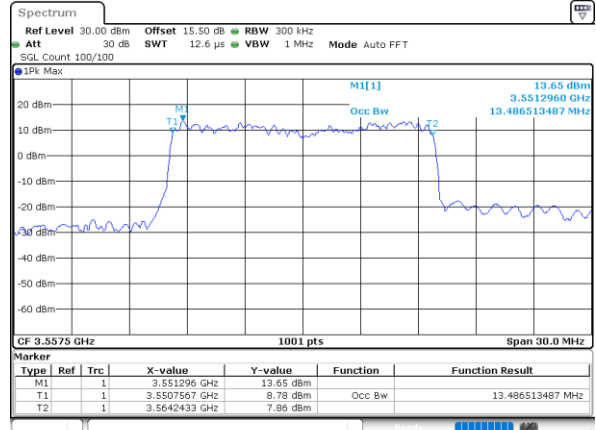

Highest Channel / 10MHz / 16QAM

Date: 29.OCT.2022 09:31:57

LTE Band 48

Lowest Channel / 15MHz / QPSK

Lowest Channel / 15MHz / 16QAM

Middle Channel / 15MHz / QPSK

Middle Channel / 15MHz / 16QAM

Highest Channel / 15MHz / QPSK

Highest Channel / 15MHz / 16QAM

LTE Band 48

Lowest Channel / 20MHz / QPSK

Date: 29.OCT.2022 09:38:06

Lowest Channel / 20MHz / 16QAM

Date: 29.OCT.2022 09:38:31

Middle Channel / 20MHz / QPSK

Date: 29.OCT.2022 09:39:45