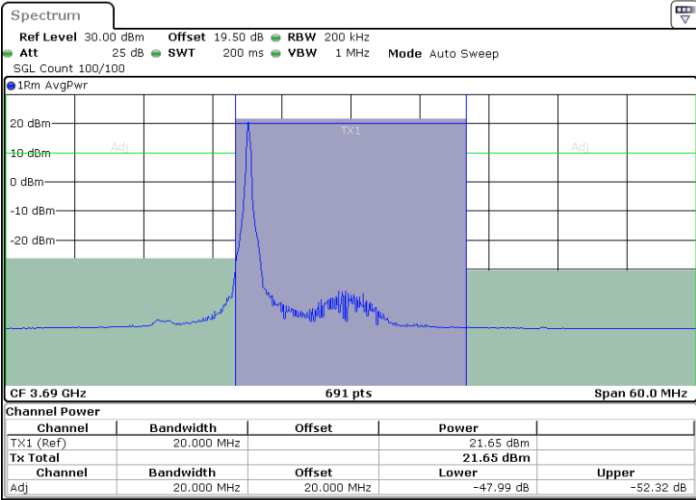

Date: 29.OCT.2022 11:23:22

Date: 29.OCT.2022 11:29:19

Middle Channel / FullIRB

N/A

Date: 29.OCT.2022 11:17:24

N/A

LTE Band 48 / 20MHz

64QAM

Highest Channel / 1RB0

Highest Channel / 1RBmax

Date: 29.OCT.2022 11:24:01

Date: 29.OCT.2022 11:29:59

Highest Channel / FullIRB

N/A

Date: 29.OCT.2022 11:18:04

N/A

26dB Bandwidth

Mode	LTE Band 48 : 26dB BW(MHz)											
BW	1.4MHz		3MHz		5MHz		10MHz		15MHz		20MHz	
Mod.	QPSK	16QAM	QPSK	16QAM	QPSK	16QAM	QPSK	16QAM	QPSK	16QAM	QPSK	16QAM
Lowest CH	-	-	-	-	4.81	4.91	9.63	10.03	14.60	14.63	18.66	19.14
Middle CH	-	-	-	-	4.88	5.06	10.11	9.91	14.45	14.27	19.46	18.86
Highest CH	-	-	-	-	4.75	4.86	9.81	9.81	14.60	14.24	18.94	19.02
Mode	LTE Band 48 : 26dB BW(MHz)											
BW	1.4MHz		3MHz		5MHz		10MHz		15MHz		20MHz	
Mod.	64QAM		64QAM		64QAM		64QAM		64QAM		64QAM	
Lowest CH	-	-	-	-	4.81	-	9.91	-	14.24	-	18.74	-
Middle CH	-	-	-	-	4.75	-	9.81	-	14.12	-	18.66	-
Highest CH	-	-	-	-	4.83	-	9.93	-	14.36	-	18.78	-