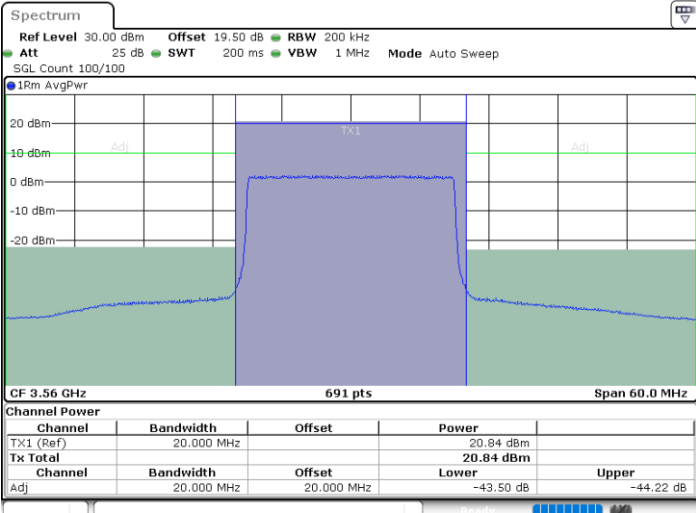

Lowest Channel / FullIRB

N/A

Date: 29.OCT.2022 11:14:06

N/A