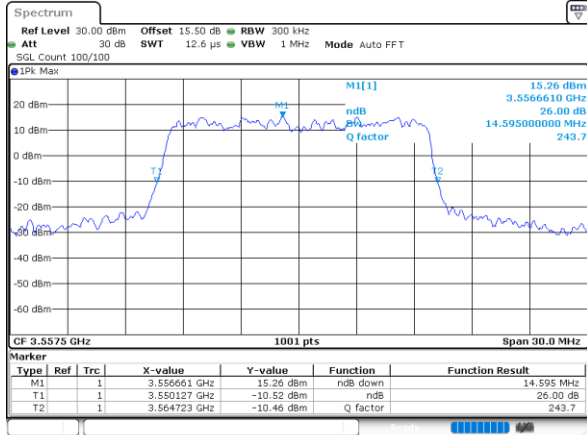

Highest Channel / 10MHz / 16QAM

Date: 29.OCT.2022 09:32:46

LTE Band 48

Lowest Channel / 15MHz / QPSK

Date: 29.OCT.2022 09:34:01

Lowest Channel / 15MHz / 16QAM

Date: 29.OCT.2022 09:34:25

Middle Channel / 15MHz / QPSK

Date: 29.OCT.2022 09:35:38

Middle Channel / 15MHz / 16QAM

Date: 29.OCT.2022 09:36:02

Highest Channel / 15MHz / QPSK

Date: 29.OCT.2022 09:37:16

Highest Channel / 15MHz / 16QAM

Date: 29.OCT.2022 09:37:41

LTE Band 48