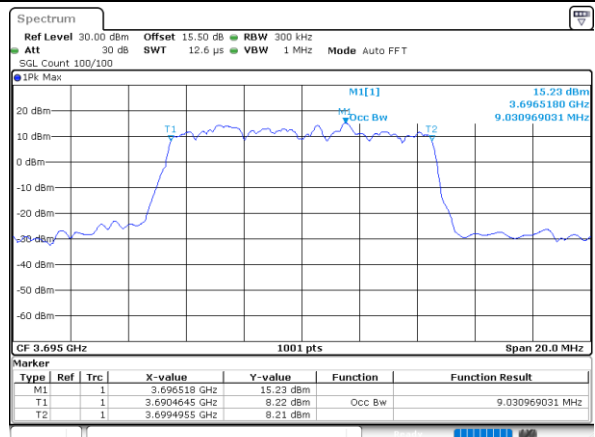

Middle Channel / 20MHz / 16QAM

Date: 29.OCT.2022 09:40:09

Highest Channel / 20MHz / QPSK

Date: 29.OCT.2022 09:41:22

Highest Channel / 20MHz / 16QAM

Date: 29.OCT.2022 09:41:47

LTE Band 48

Lowest Channel / 5MHz / 64QAM

Date: 29.OCT.2022 09:43:02

Lowest Channel / 10MHz / 64QAM

Date: 29.OCT.2022 09:45:01

Middle Channel / 5MHz / 64QAM

Date: 29.OCT.2022 09:43:42

Middle Channel / 10MHz / 64QAM

Date: 29.OCT.2022 09:45:41

Highest Channel / 5MHz / 64QAM

Date: 29.OCT.2022 09:44:21

Highest Channel / 10MHz / 64QAM

Date: 29.OCT.2022 09:46:20

LTE Band 48

Lowest Channel / 15MHz / 64QAM

Date: 29.OCT.2022 09:47:00

Lowest Channel / 20MHz / 64QAM

Date: 29.OCT.2022 09:48:59