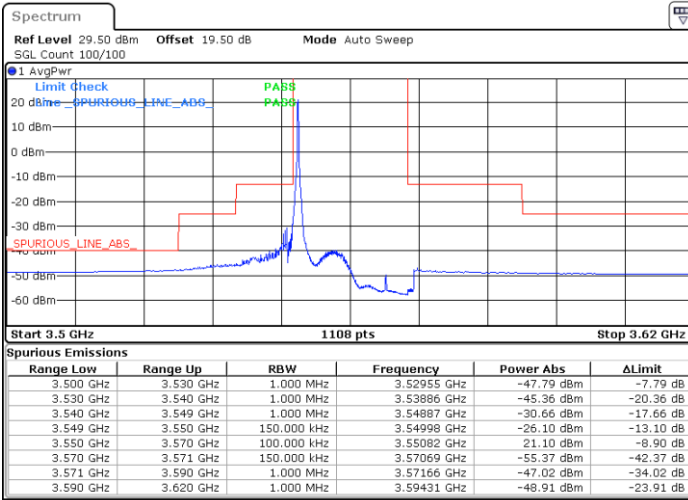

Date: 27.OCT.2022 15:56:24

N/A

LTE Band 48 / 10MHz

QPSK

Highest Channel / 1RB0

Highest Channel / 1RBmax

Date: 27.OCT.2022 15:51:54

Date: 27.OCT.2022 16:11:11

Highest Channel / FullIRB

N/A

Date: 27.OCT.2022 16:02:02

N/A

LTE Band 48 / 15MHz

QPSK

Lowest Channel / 1RB0

Lowest Channel / 1RBmax

Date: 27.OCT.2022 16:55:23

Date: 27.OCT.2022 17:18:25

Lowest Channel / FullIRB

N/A

Date: 22.NOV.2022 14:29:16

N/A

LTE Band 48 / 15MHz

QPSK