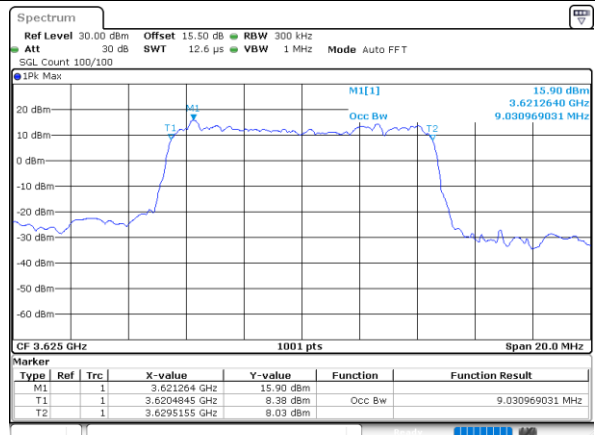

Date: 29.OCT.2022 09:25:25

Highest Channel / 5MHz / QPSK

Date: 29.OCT.2022 09:26:38

Highest Channel / 5MHz / 16QAM

Date: 29.OCT.2022 09:27:02

LTE Band 48

Lowest Channel / 10MHz / QPSK

Date: 29.OCT.2022 09:28:17

Lowest Channel / 10MHz / 16QAM

Date: 29.OCT.2022 09:28:41

Middle Channel / 10MHz / QPSK

Date: 29.OCT.2022 09:29:55

Middle Channel / 10MHz / 16QAM

Date: 29.OCT.2022 09:30:19

Highest Channel / 10MHz / QPSK

Date: 29.OCT.2022 09:31:32

Highest Channel / 10MHz / 16QAM

Date: 29.OCT.2022 09:31:57

LTE Band 48

Lowest Channel / 15MHz / QPSK

Lowest Channel / 15MHz / 16QAM

Middle Channel / 15MHz / QPSK

Middle Channel / 15MHz / 16QAM

Highest Channel / 15MHz / QPSK