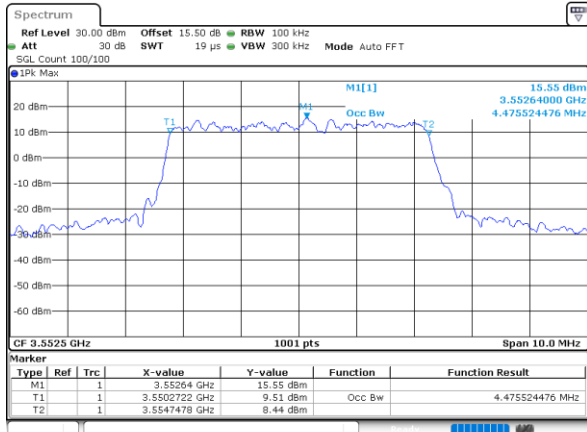

Date: 29.OCT.2022 09:46:35

LTE Band 48

Lowest Channel / 15MHz / 64QAM

Date: 29.OCT.2022 09:47:15

Lowest Channel / 20MHz / 64QAM

Date: 29.OCT.2022 09:49:14

Middle Channel / 15MHz / 64QAM

Date: 29.OCT.2022 09:47:55

Middle Channel / 20MHz / 64QAM

Date: 29.OCT.2022 09:49:54

Highest Channel / 15MHz / 64QAM

Date: 29.OCT.2022 09:48:34

Highest Channel / 20MHz / 64QAM

Date: 29.OCT.2022 09:50:33

Occupied Bandwidth

Mode	LTE Band 48 : 99%OBW(MHz)											
BW	1.4MHz		3MHz		5MHz		10MHz		15MHz		20MHz	
Mod.	QPSK	16QAM	QPSK	16QAM	QPSK	16QAM	QPSK	16QAM	QPSK	16QAM	QPSK	16QAM
Lowest CH	-	-	-	-	4.48	4.51	8.99	9.03	13.40	13.49	17.86	17.78
Middle CH	-	-	-	-	4.51	4.49	8.99	9.03	13.52	13.43	17.90	17.86
Highest CH	-	-	-	-	4.52	4.48	9.03	8.99	13.49	13.34	17.82	17.86
Mode	LTE Band 48 : 99%OBW(MHz)											
BW	1.4MHz		3MHz		5MHz		10MHz		15MHz		20MHz	
Mod.	64QAM		64QAM		64QAM		64QAM		64QAM		64QAM	
Lowest CH	-	-	-	-	4.49	-	9.09	-	13.40	-	17.94	-
Middle CH	-	-	-	-	4.49	-	9.03	-	13.49	-	17.90	-
Highest CH	-	-	-	-	4.45	-	9.03	-	13.49	-	17.86	-

LTE Band 48

Lowest Channel / 5MHz / QPSK

Date: 29.OCT.2022 09:23:22

Lowest Channel / 5MHz / 16QAM

Date: 29.OCT.2022 09:23:47

Middle Channel / 5MHz / QPSK

Date: 29.OCT.2022 09:25:01

Middle Channel / 5MHz / 16QAM