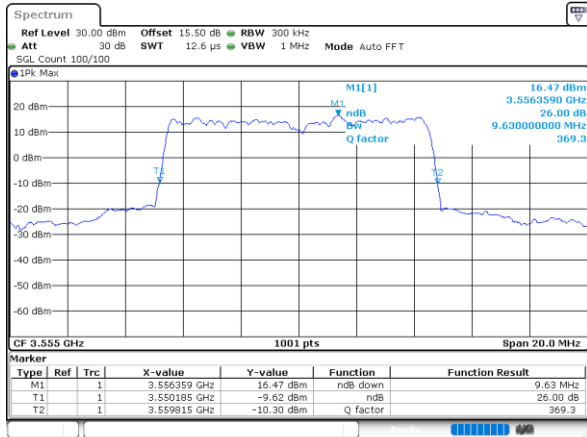

Date: 29.OCT.2022 09:26:13

Highest Channel / 5MHz / QPSK

Date: 29.OCT.2022 09:27:27

Highest Channel / 5MHz / 16QAM

Date: 29.OCT.2022 09:27:51

LTE Band 48

Lowest Channel / 10MHz / QPSK

Date: 29.OCT.2022 09:29:06