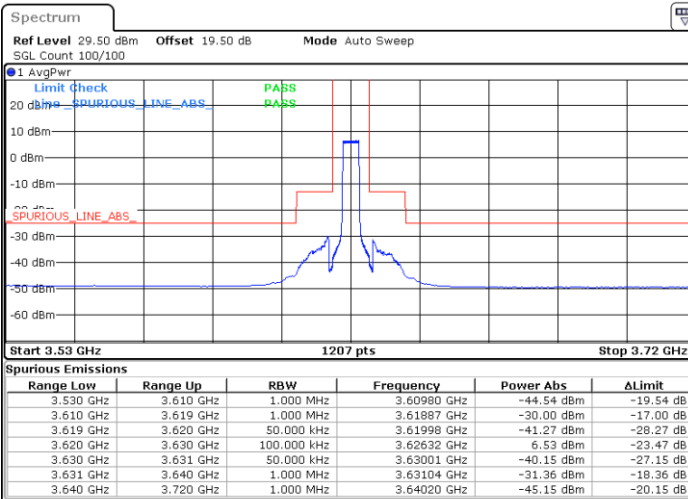

Date: 29.OCT.2022 09:50:18

Conducted Band Edge

LTE Band 48 / 5MHz

QPSK

Middle Channel / 1RB0

Middle Channel / 1RBmax

Date: 27.OCT.2022 15:18:08

Date: 27.OCT.2022 15:38:23

Middle Channel / FullIRB

N/A

Date: 27.OCT.2022 15:28:16

N/A

LTE Band 48 / 5MHz

QPSK

Highest Channel / 1RB0

Highest Channel / 1RBmax