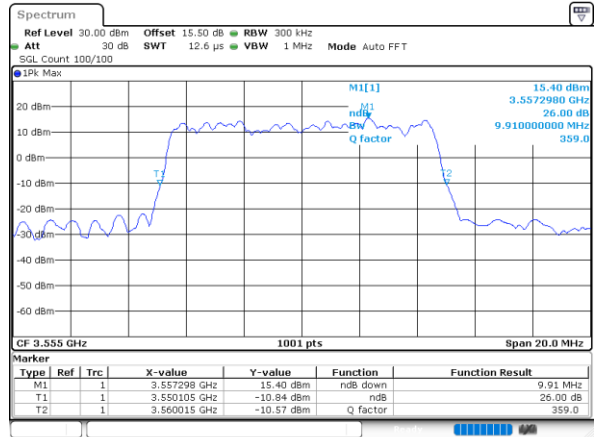

Highest Channel / 20MHz / QPSK

Date: 29.OCT.2022 09:42:12

Highest Channel / 20MHz / 16QAM

Date: 29.OCT.2022 09:42:37

LTE Band 48

Lowest Channel / 5MHz / 64QAM

Date: 29.OCT.2022 09:43:17

Lowest Channel / 10MHz / 64QAM