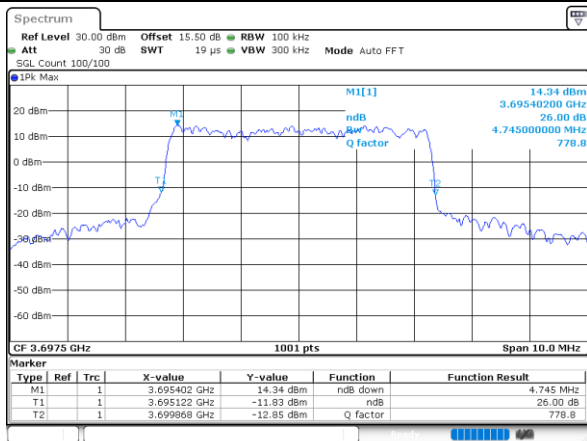

26dB Bandwidth

Mode	LTE Band 48 : 26dB BW(MHz)											
BW	1.4MHz		3MHz		5MHz		10MHz		15MHz		20MHz	
Mod.	QPSK	16QAM	QPSK	16QAM	QPSK	16QAM	QPSK	16QAM	QPSK	16QAM	QPSK	16QAM
Lowest CH	-	-	-	-	4.81	4.91	9.63	10.03	14.60	14.63	18.66	19.14
Middle CH	-	-	-	-	4.88	5.06	10.11	9.91	14.45	14.27	19.46	18.86
Highest CH	-	-	-	-	4.75	4.86	9.81	9.81	14.60	14.24	18.94	19.02
Mode	LTE Band 48 : 26dB BW(MHz)											
BW	1.4MHz		3MHz		5MHz		10MHz		15MHz		20MHz	
Mod.	64QAM		64QAM		64QAM		64QAM		64QAM		64QAM	
Lowest CH	-	-	-	-	4.81	-	9.91	-	14.24	-	18.74	-
Middle CH	-	-	-	-	4.75	-	9.81	-	14.12	-	18.66	-
Highest CH	-	-	-	-	4.83	-	9.93	-	14.36	-	18.78	-

LTE Band 48

Lowest Channel / 5MHz / QPSK

Date: 29.OCT.2022 09:24:12

Lowest Channel / 5MHz / 16QAM

Date: 29.OCT.2022 09:24:36

Middle Channel / 5MHz / QPSK

Date: 29.OCT.2022 09:25:49

Middle Channel / 5MHz / 16QAM

Date: 29.OCT.2022 09:26:13

Highest Channel / 5MHz / QPSK

Date: 29.OCT.2022 09:27:27

Highest Channel / 5MHz / 16QAM

Date: 29.OCT.2022 09:27:51

LTE Band 48

Lowest Channel / 10MHz / QPSK

Date: 29.OCT.2022 09:29:06