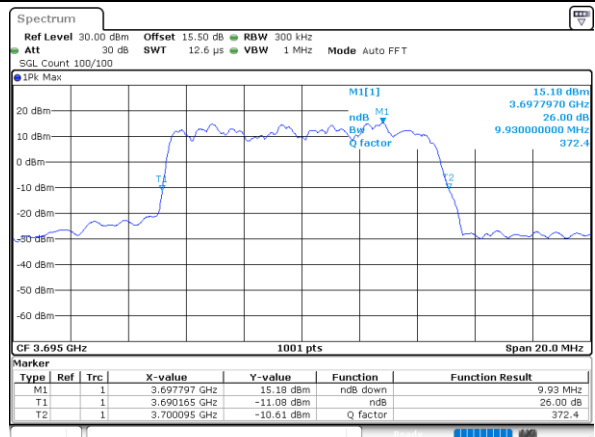

Highest Channel / 20MHz / QPSK

Date: 29.OCT.2022 09:42:12

Highest Channel / 20MHz / 16QAM

Date: 29.OCT.2022 09:42:37

LTE Band 48

Lowest Channel / 5MHz / 64QAM

Date: 29.OCT.2022 09:43:17

Lowest Channel / 10MHz / 64QAM

Date: 29.OCT.2022 09:45:16

Middle Channel / 5MHz / 64QAM

Date: 29.OCT.2022 09:43:57

Middle Channel / 10MHz / 64QAM

Date: 29.OCT.2022 09:45:56

Highest Channel / 5MHz / 64QAM

Date: 29.OCT.2022 09:44:36

Highest Channel / 10MHz / 64QAM