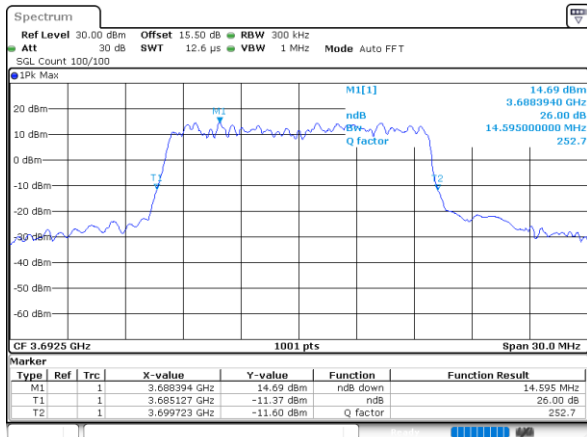

Highest Channel / 10MHz / 16QAM

Date: 29.OCT.2022 09:32:46

LTE Band 48

Lowest Channel / 15MHz / QPSK

Date: 29.OCT.2022 09:34:01

Lowest Channel / 15MHz / 16QAM

Date: 29.OCT.2022 09:34:25

Middle Channel / 15MHz / QPSK

Date: 29.OCT.2022 09:35:38

Middle Channel / 15MHz / 16QAM

Date: 29.OCT.2022 09:36:02

Highest Channel / 15MHz / QPSK

Date: 29.OCT.2022 09:37:16

Highest Channel / 15MHz / 16QAM

Date: 29.OCT.2022 09:37:41

LTE Band 48