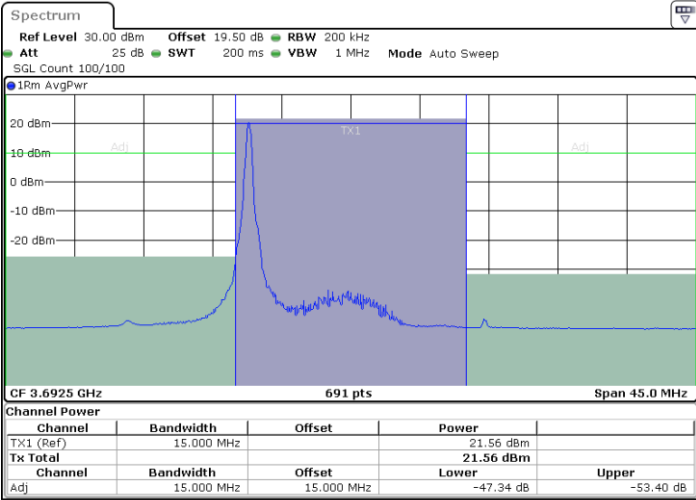

LTE Band 48 / 15MHz

64QAM

Highest Channel / 1RB0

Highest Channel / 1RBmax

Date: 29.OCT.2022 11:01:08

Date: 29.OCT.2022 11:13:25

Highest Channel / FullIRB

N/A