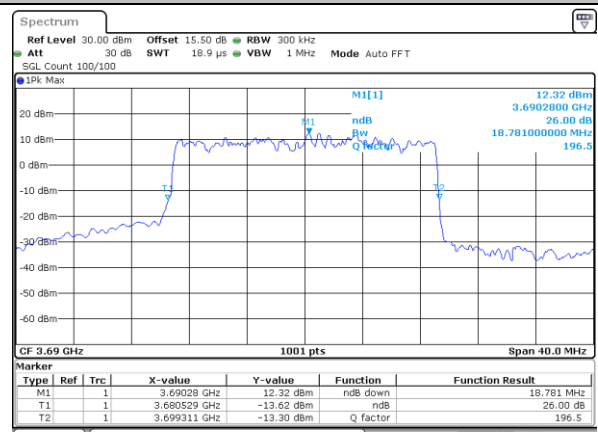

Middle Channel / 20MHz / 64QAM

Date: 29.OCT.2022 09:49:54

Highest Channel / 15MHz / 64QAM

Date: 29.OCT.2022 09:48:34

Highest Channel / 20MHz / 64QAM

Date: 29.OCT.2022 09:50:33

Occupied Bandwidth

Mode	LTE Band 48 : 99%OBW(MHz)											
BW	1.4MHz		3MHz		5MHz		10MHz		15MHz		20MHz	
Mod.	QPSK	16QAM	QPSK	16QAM	QPSK	16QAM	QPSK	16QAM	QPSK	16QAM	QPSK	16QAM
Lowest CH	-	-	-	-	4.48	4.51	8.99	9.03	13.40	13.49	17.86	17.78
Middle CH	-	-	-	-	4.51	4.49	8.99	9.03	13.52	13.43	17.90	17.86
Highest CH	-	-	-	-	4.52	4.48	9.03	8.99	13.49	13.34	17.82	17.86
Mode	LTE Band 48 : 99%OBW(MHz)											
BW	1.4MHz		3MHz		5MHz		10MHz		15MHz		20MHz	
Mod.	64QAM		64QAM		64QAM		64QAM		64QAM		64QAM	
Lowest CH	-	-	-	-	4.49	-	9.09	-	13.40	-	17.94	-
Middle CH	-	-	-	-	4.49	-	9.03	-	13.49	-	17.90	-
Highest CH	-	-	-	-	4.45	-	9.03	-	13.49	-	17.86	-

LTE Band 48

Lowest Channel / 5MHz / QPSK

Date: 29.OCT.2022 09:23:22

Lowest Channel / 5MHz / 16QAM

Date: 29.OCT.2022 09:23:47

Middle Channel / 5MHz / QPSK

Date: 29.OCT.2022 09:25:01

Middle Channel / 5MHz / 16QAM