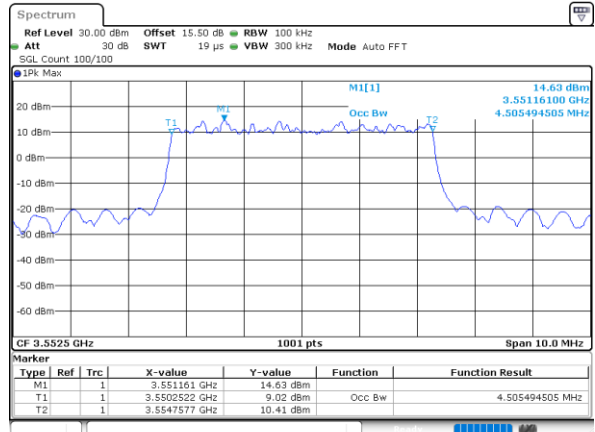

Lowest Channel / 5MHz / 16QAM

Date: 29.OCT.2022 09:23:47