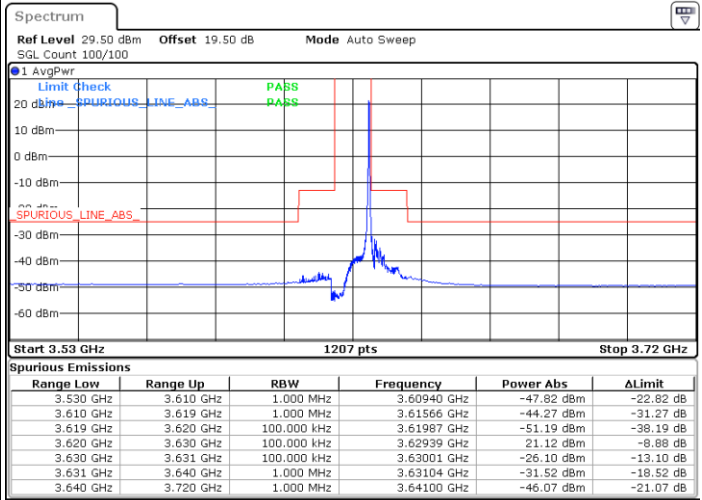

Date: 27.OCT.2022 15:19:15

Date: 27.OCT.2022 15:39:30

Highest Channel / FullIRB

N/A

Date: 27.OCT.2022 15:29:23

N/A

LTE Band 48 / 10MHz

QPSK

Lowest Channel / 1RB0

Lowest Channel / 1RBmax

Date: 27.OCT.2022 15:45:09

Date: 27.OCT.2022 16:05:27

Lowest Channel / FullIRB

N/A

Date: 27.OCT.2022 15:55:16

N/A

LTE Band 48 / 10MHz

QPSK

MiddleChannel / 1RB0

Middle Channel / 1RBmax

Date: 27.OCT.2022 15:46:17

Date: 27.OCT.2022 16:06:24

Middle Channel / FullIRB

N/A