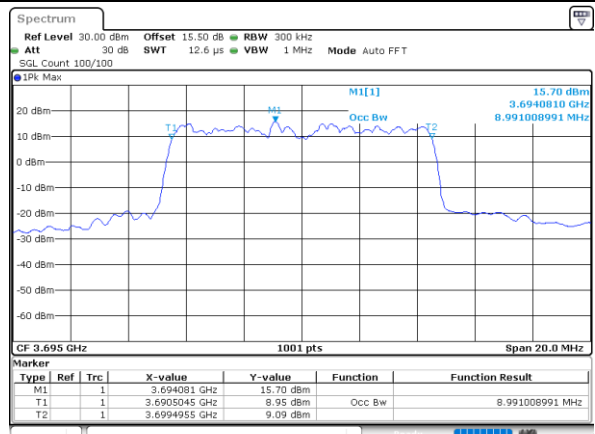

Highest Channel / 10MHz / 16QAM

Date: 29.OCT.2022 09:31:57