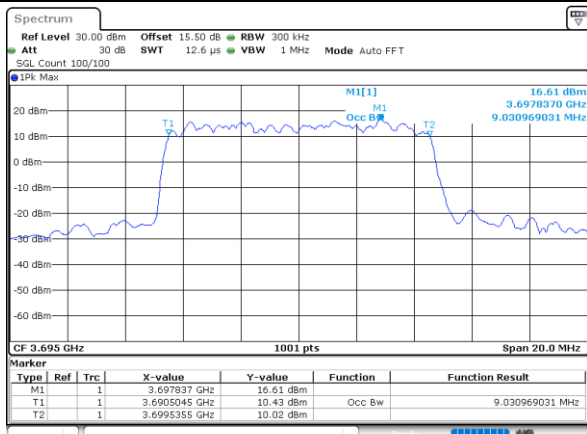

Date: 29.OCT.2022 09:25:25

Highest Channel / 5MHz / QPSK

Date: 29.OCT.2022 09:26:38

Highest Channel / 5MHz / 16QAM

Date: 29.OCT.2022 09:27:02

LTE Band 48

Lowest Channel / 10MHz / QPSK

Date: 29.OCT.2022 09:28:17

Lowest Channel / 10MHz / 16QAM

Date: 29.OCT.2022 09:28:41

Middle Channel / 10MHz / QPSK

Date: 29.OCT.2022 09:29:55

Middle Channel / 10MHz / 16QAM

Date: 29.OCT.2022 09:30:19

Highest Channel / 10MHz / QPSK

Date: 29.OCT.2022 09:31:32

Highest Channel / 10MHz / 16QAM

Date: 29.OCT.2022 09:31:57

LTE Band 48

Lowest Channel / 15MHz / QPSK

Lowest Channel / 15MHz / 16QAM

Middle Channel / 15MHz / QPSK

Middle Channel / 15MHz / 16QAM

Highest Channel / 15MHz / QPSK