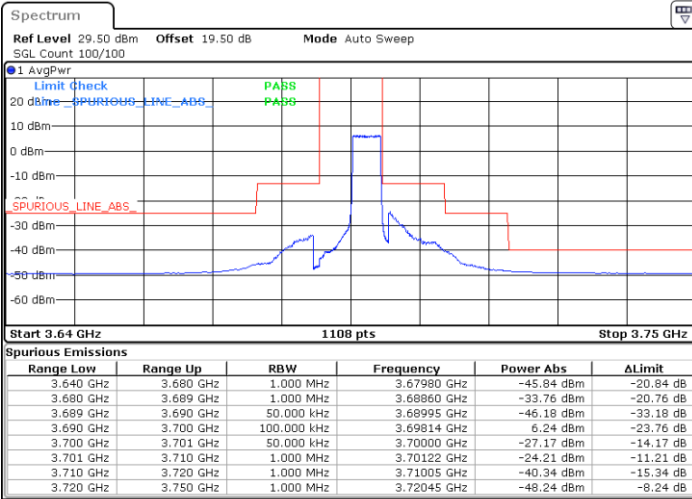

Date: 29.OCT.2022 09:50:18

Conducted Band Edge

LTE Band 48 / 5MHz

QPSK

Middle Channel / 1RB0

Middle Channel / 1RBmax

Date: 27.OCT.2022 15:18:08

Date: 27.OCT.2022 15:38:23

Middle Channel / FullIRB

N/A

Date: 27.OCT.2022 15:28:16

N/A

LTE Band 48 / 5MHz

QPSK

Highest Channel / 1RB0

Highest Channel / 1RBmax

Date: 27.OCT.2022 15:19:15

Date: 27.OCT.2022 15:39:30

Highest Channel / FullIRB

N/A

Date: 27.OCT.2022 15:29:23

N/A

LTE Band 48 / 10MHz

QPSK