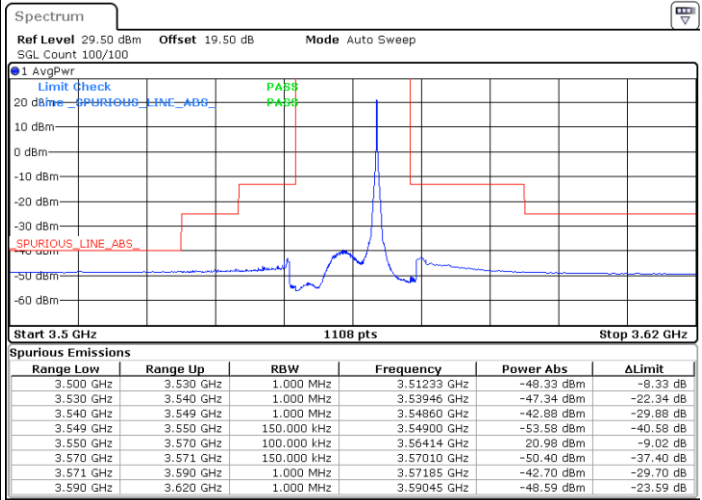

Date: 27.OCT.2022 15:56:24

N/A

LTE Band 48 / 10MHz

QPSK

Highest Channel / 1RB0

Highest Channel / 1RBmax

Date: 27.OCT.2022 15:51:54

Date: 27.OCT.2022 16:11:11

Highest Channel / FullIRB

N/A

Date: 27.OCT.2022 16:02:02

N/A

LTE Band 48 / 15MHz

QPSK

Lowest Channel / 1RB0

Lowest Channel / 1RBmax

Date: 27.OCT.2022 16:55:23

Date: 27.OCT.2022 17:18:25

Lowest Channel / FullIRB

N/A

Date: 22.NOV.2022 14:29:16

N/A

LTE Band 48 / 15MHz

QPSK