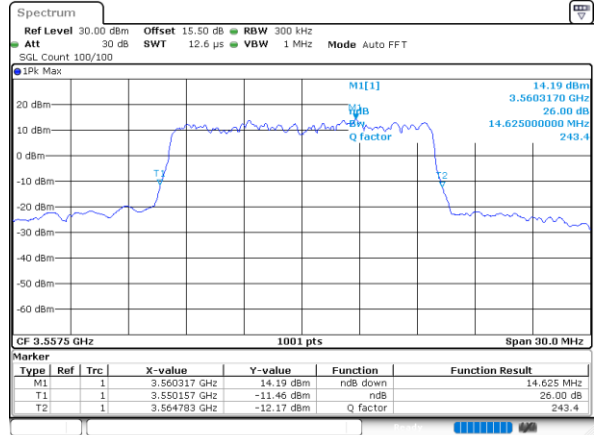

Highest Channel / 10MHz / 16QAM

Date: 29.OCT.2022 09:32:46

LTE Band 48

Lowest Channel / 15MHz / QPSK

Date: 29.OCT.2022 09:34:01

Lowest Channel / 15MHz / 16QAM

Date: 29.OCT.2022 09:34:25

Middle Channel / 15MHz / QPSK

Date: 29.OCT.2022 09:35:38

Middle Channel / 15MHz / 16QAM

Date: 29.OCT.2022 09:36:02

Highest Channel / 15MHz / QPSK

Date: 29.OCT.2022 09:37:16

Highest Channel / 15MHz / 16QAM

Date: 29.OCT.2022 09:37:41

LTE Band 48