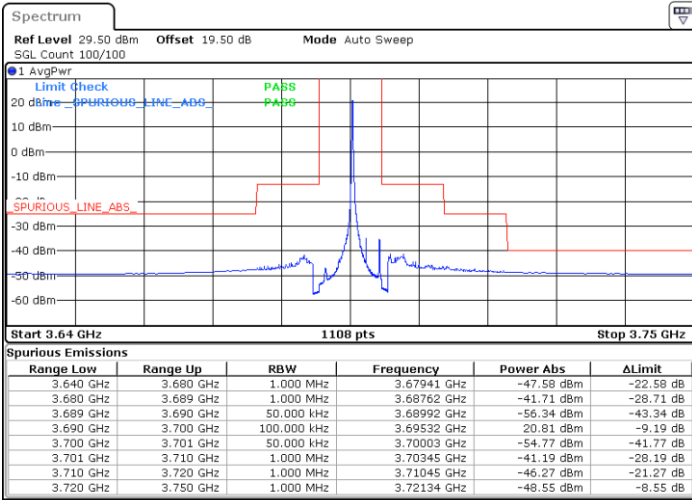

Date: 29.OCT.2022 09:50:18

Conducted Band Edge

LTE Band 48 / 5MHz

QPSK

Middle Channel / 1RB0

Middle Channel / 1RBmax

Date: 27.OCT.2022 15:18:08

Date: 27.OCT.2022 15:38:23

Middle Channel / FullIRB

N/A

Date: 27.OCT.2022 15:28:16

N/A

LTE Band 48 / 5MHz

QPSK

Highest Channel / 1RB0

Highest Channel / 1RBmax

Date: 27.OCT.2022 15:19:15

Date: 27.OCT.2022 15:39:30

Highest Channel / FullIRB

N/A

Date: 27.OCT.2022 15:29:23

N/A

LTE Band 48 / 10MHz

QPSK