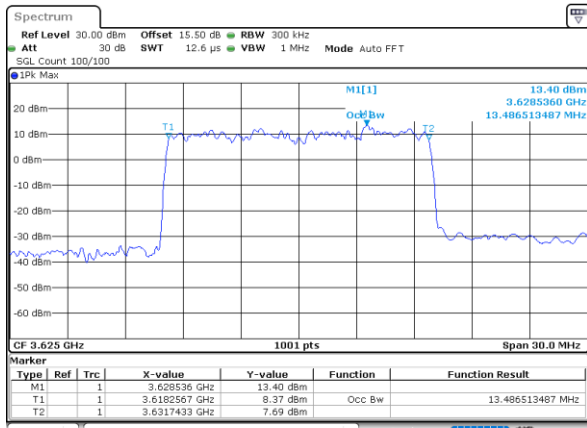

Date: 29.OCT.2022 09:44:21

Highest Channel / 10MHz / 64QAM

Date: 29.OCT.2022 09:46:20

LTE Band 48

Lowest Channel / 15MHz / 64QAM

Date: 29.OCT.2022 09:47:00

Lowest Channel / 20MHz / 64QAM

Date: 29.OCT.2022 09:48:59

Middle Channel / 15MHz / 64QAM

Date: 29.OCT.2022 09:47:40

Middle Channel / 20MHz / 64QAM

Date: 29.OCT.2022 09:49:39

Highest Channel / 15MHz / 64QAM

Date: 29.OCT.2022 09:48:19

Highest Channel / 20MHz / 64QAM