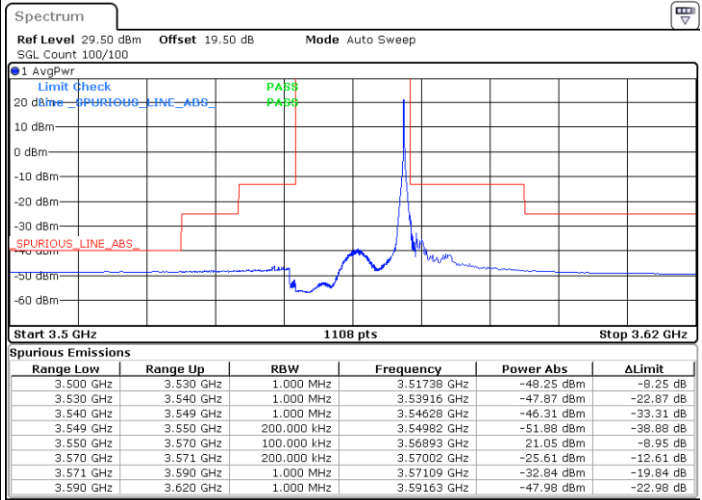

LTE Band 48 / 15MHz

QPSK

Highest Channel / 1RB0

Highest Channel / 1RBmax

Date: 27.OCT.2022 17:03:21

Date: 28.OCT.2022 09:26:30

Highest Channel / FullIRB

N/A

Date: 22.NOV.2022 14:39:53

N/A

LTE Band 48 / 20MHz

QPSK

Lowest Channel / 1RB0

Lowest Channel / 1RBmax

Date: 28.OCT.2022 09:48:13

Date: 28.OCT.2022 10:02:08