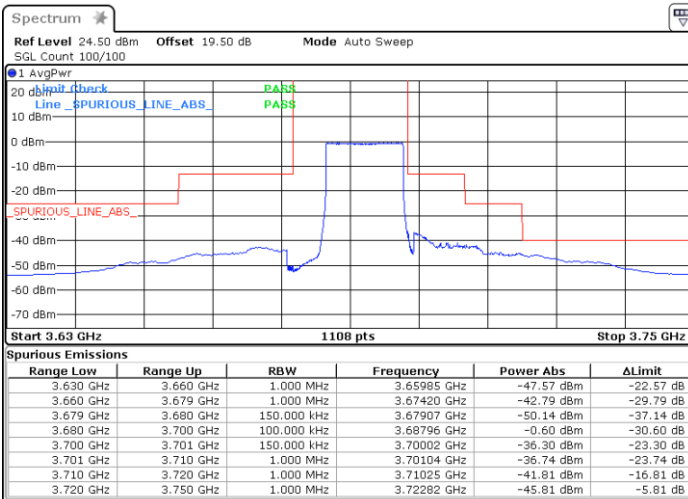

LTE Band 48 / 15MHz

QPSK

Highest Channel / 1RB0

Highest Channel / 1RBmax

Date: 27.OCT.2022 17:03:21

Date: 28.OCT.2022 09:26:30

Highest Channel / FullIRB

N/A

Date: 22.NOV.2022 14:39:53

N/A

LTE Band 48 / 20MHz

QPSK

Lowest Channel / 1RB0

Lowest Channel / 1RBmax

Date: 28.OCT.2022 09:48:13

Date: 28.OCT.2022 10:02:08