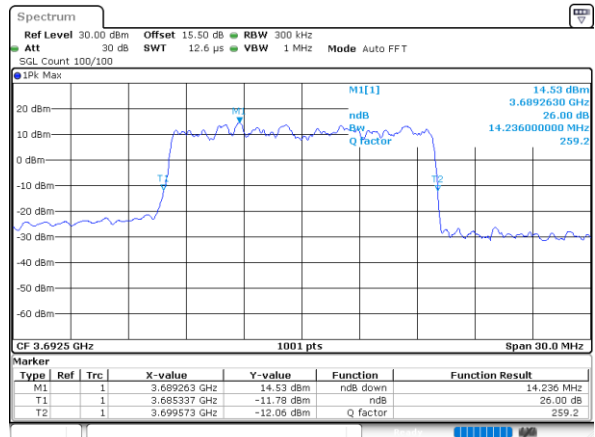

Date: 29.OCT.2022 09:35:38

Middle Channel / 15MHz / 16QAM

Date: 29.OCT.2022 09:36:02

Highest Channel / 15MHz / QPSK

Date: 29.OCT.2022 09:37:16

Highest Channel / 15MHz / 16QAM

Date: 29.OCT.2022 09:37:41

LTE Band 48