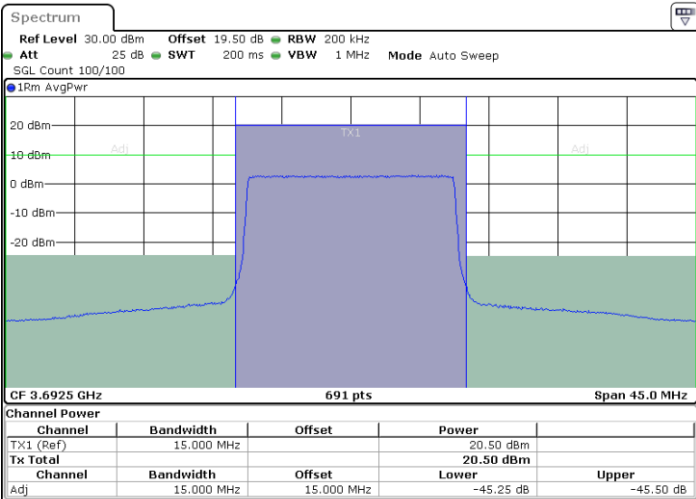

LTE Band 48 / 15MHz

64QAM

Highest Channel / 1RB0

Highest Channel / 1RBmax

Date: 29.OCT.2022 11:01:08

Date: 29.OCT.2022 11:13:25

Highest Channel / FullIRB

N/A