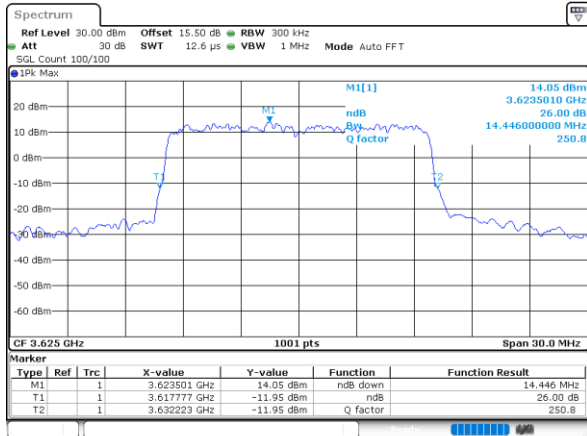

Highest Channel / 10MHz / 16QAM

Date: 29.OCT.2022 09:32:46

LTE Band 48

Lowest Channel / 15MHz / QPSK

Date: 29.OCT.2022 09:34:01

Lowest Channel / 15MHz / 16QAM

Date: 29.OCT.2022 09:34:25

Middle Channel / 15MHz / QPSK

Date: 29.OCT.2022 09:35:38

Middle Channel / 15MHz / 16QAM

Date: 29.OCT.2022 09:36:02

Highest Channel / 15MHz / QPSK

Date: 29.OCT.2022 09:37:16

Highest Channel / 15MHz / 16QAM

Date: 29.OCT.2022 09:37:41

LTE Band 48