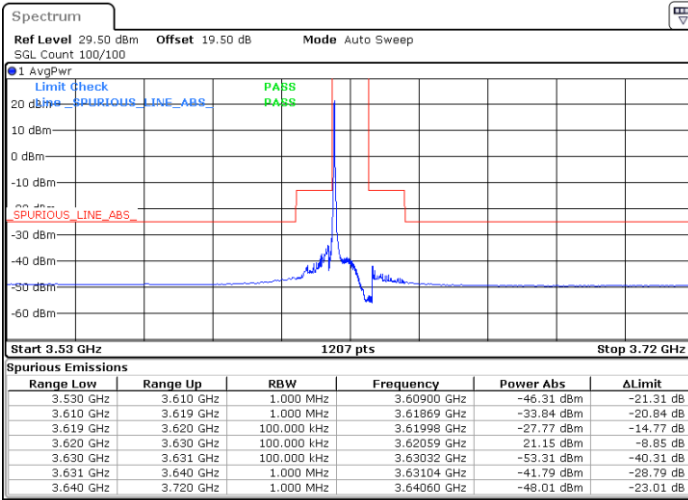

Date: 27.OCT.2022 15:19:15

Date: 27.OCT.2022 15:39:30

Highest Channel / FullIRB

N/A

Date: 27.OCT.2022 15:29:23

N/A

LTE Band 48 / 10MHz

QPSK

Lowest Channel / 1RB0

Lowest Channel / 1RBmax

Date: 27.OCT.2022 15:45:09

Date: 27.OCT.2022 16:05:27

Lowest Channel / FullIRB

N/A

Date: 27.OCT.2022 15:55:16

N/A

LTE Band 48 / 10MHz

QPSK

MiddleChannel / 1RB0

Middle Channel / 1RBmax

Date: 27.OCT.2022 15:46:17

Date: 27.OCT.2022 16:06:24

Middle Channel / FullIRB

N/A