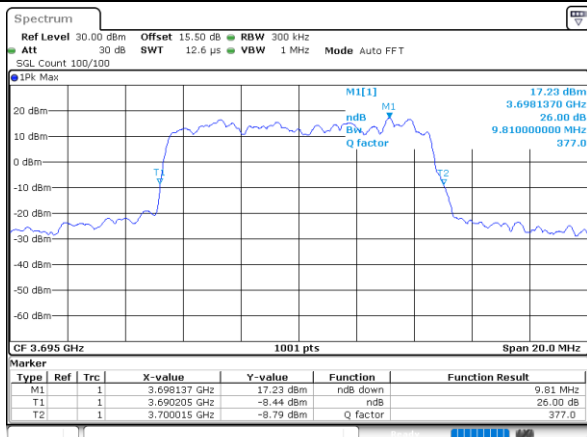

Date: 29.OCT.2022 09:26:13

Highest Channel / 5MHz / QPSK

Date: 29.OCT.2022 09:27:27

Highest Channel / 5MHz / 16QAM

Date: 29.OCT.2022 09:27:51

LTE Band 48

Lowest Channel / 10MHz / QPSK

Date: 29.OCT.2022 09:29:06

Lowest Channel / 10MHz / 16QAM

Date: 29.OCT.2022 09:29:31

Middle Channel / 10MHz / QPSK

Date: 29.OCT.2022 09:30:43

Middle Channel / 10MHz / 16QAM

Date: 29.OCT.2022 09:31:07

Highest Channel / 10MHz / QPSK

Date: 29.OCT.2022 09:32:22

Highest Channel / 10MHz / 16QAM

Date: 29.OCT.2022 09:32:46

LTE Band 48

Lowest Channel / 15MHz / QPSK

Date: 29.OCT.2022 09:34:01

Lowest Channel / 15MHz / 16QAM

Date: 29.OCT.2022 09:34:25

Middle Channel / 15MHz / QPSK