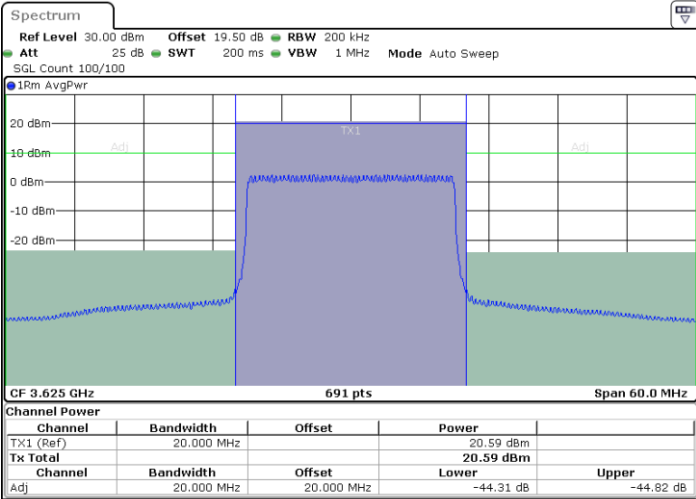

Middle Channel / FullIRB

N/A

Date: 29.OCT.2022 11:17:24

N/A