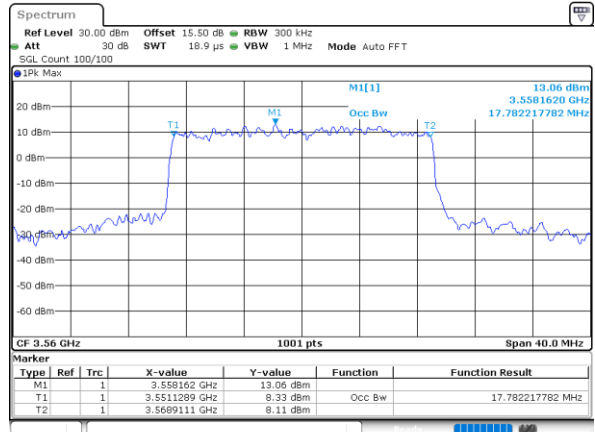

Highest Channel / 15MHz / 16QAM

LTE Band 48

Lowest Channel / 20MHz / QPSK

Date: 29.OCT.2022 09:38:06

Lowest Channel / 20MHz / 16QAM

Date: 29.OCT.2022 09:38:31

Middle Channel / 20MHz / QPSK

Date: 29.OCT.2022 09:39:45

Middle Channel / 20MHz / 16QAM

Date: 29.OCT.2022 09:40:09

Highest Channel / 20MHz / QPSK

Date: 29.OCT.2022 09:41:22

Highest Channel / 20MHz / 16QAM

Date: 29.OCT.2022 09:41:47

LTE Band 48

Lowest Channel / 5MHz / 64QAM