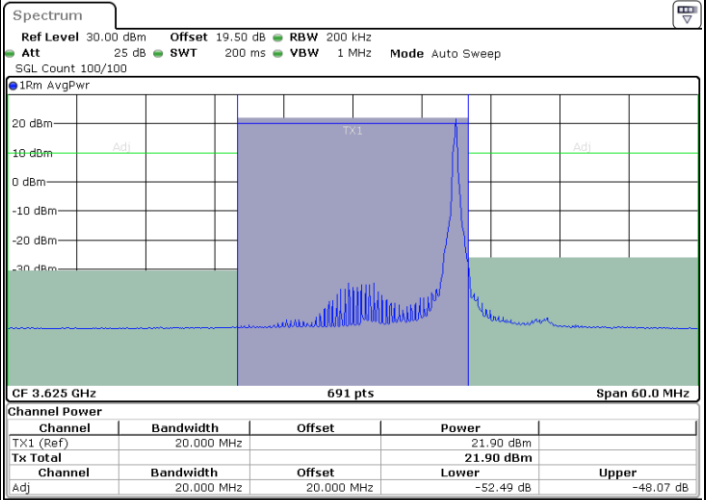

Date: 29.OCT.2022 11:29:19