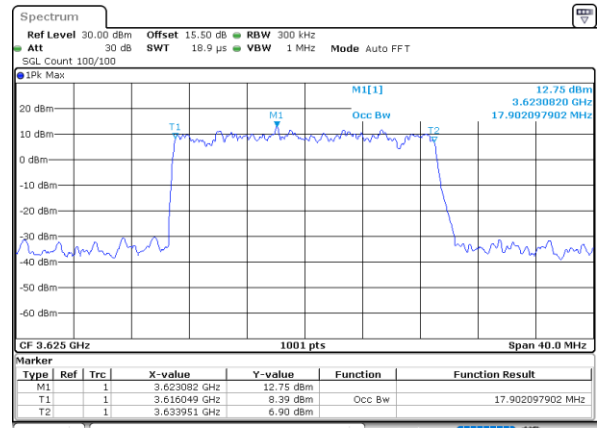

Middle Channel / 20MHz / 64QAM

Date: 29.OCT.2022 09:49:39