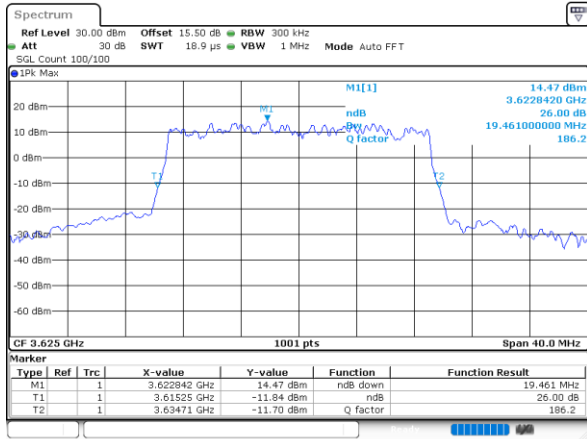

Date: 29.OCT.2022 09:35:38

Middle Channel / 15MHz / 16QAM

Date: 29.OCT.2022 09:36:02

Highest Channel / 15MHz / QPSK

Date: 29.OCT.2022 09:37:16

Highest Channel / 15MHz / 16QAM

Date: 29.OCT.2022 09:37:41

LTE Band 48

Lowest Channel / 20MHz / QPSK

Date: 29.OCT.2022 09:38:56

Lowest Channel / 20MHz / 16QAM

Date: 29.OCT.2022 09:39:20

Middle Channel / 20MHz / QPSK

Date: 29.OCT.2022 09:40:33

Middle Channel / 20MHz / 16QAM

Date: 29.OCT.2022 09:40:58

Highest Channel / 20MHz / QPSK

Date: 29.OCT.2022 09:42:12

Highest Channel / 20MHz / 16QAM

Date: 29.OCT.2022 09:42:37

LTE Band 48

Lowest Channel / 5MHz / 64QAM

Date: 29.OCT.2022 09:43:17

Lowest Channel / 10MHz / 64QAM