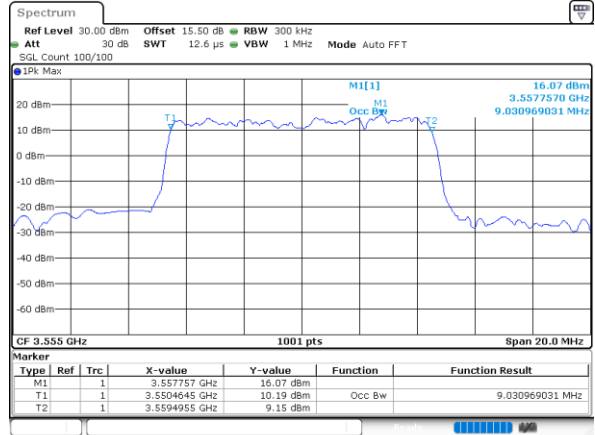

Lowest Channel / 10MHz / 16QAM

Date: 29.OCT.2022 09:28:41