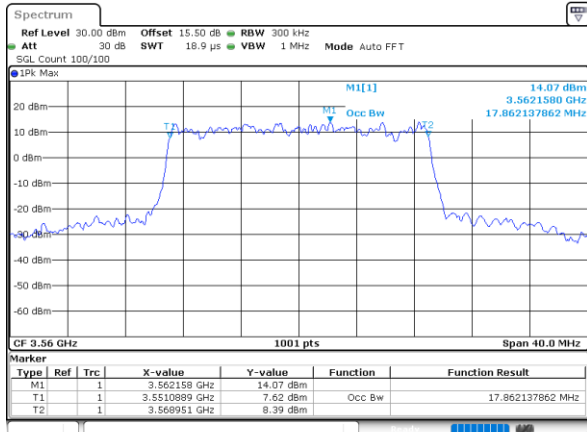

Highest Channel / 10MHz / 16QAM

Date: 29.OCT.2022 09:31:57

LTE Band 48

Lowest Channel / 15MHz / QPSK

Lowest Channel / 15MHz / 16QAM

Middle Channel / 15MHz / QPSK

Middle Channel / 15MHz / 16QAM

Highest Channel / 15MHz / QPSK

Highest Channel / 15MHz / 16QAM

LTE Band 48

Lowest Channel / 20MHz / QPSK

Date: 29.OCT.2022 09:38:06

Lowest Channel / 20MHz / 16QAM

Date: 29.OCT.2022 09:38:31

Middle Channel / 20MHz / QPSK

Date: 29.OCT.2022 09:39:45

Middle Channel / 20MHz / 16QAM

Date: 29.OCT.2022 09:40:09

Highest Channel / 20MHz / QPSK

Date: 29.OCT.2022 09:41:22

Highest Channel / 20MHz / 16QAM

Date: 29.OCT.2022 09:41:47

LTE Band 48

Lowest Channel / 5MHz / 64QAM