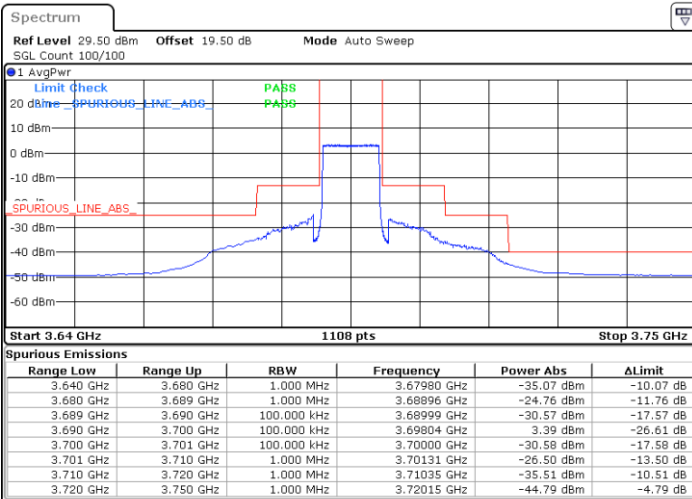

LTE Band 48 / 10MHz

QPSK

MiddleChannel / 1RB0

Middle Channel / 1RBmax

Date: 27.OCT.2022 15:46:17

Date: 27.OCT.2022 16:06:24

Middle Channel / FullIRB

N/A

Date: 27.OCT.2022 15:56:24

N/A

LTE Band 48 / 10MHz

QPSK

Highest Channel / 1RB0

Highest Channel / 1RBmax

Date: 27.OCT.2022 15:51:54

Date: 27.OCT.2022 16:11:11

Highest Channel / FullIRB

N/A

Date: 27.OCT.2022 16:02:02

N/A

LTE Band 48 / 15MHz

QPSK

Lowest Channel / 1RB0

Lowest Channel / 1RBmax