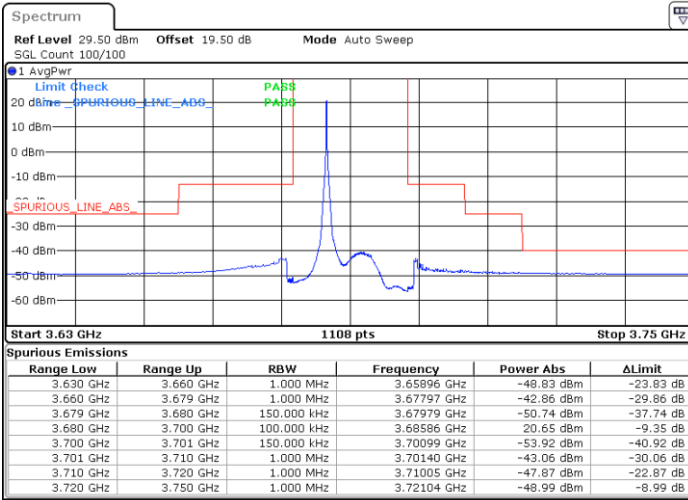

Highest Channel / FullIRB

N/A

Date: 27.OCT.2022 16:02:02

N/A

LTE Band 48 / 15MHz

QPSK

Lowest Channel / 1RB0

Lowest Channel / 1RBmax

Date: 27.OCT.2022 16:55:23

Date: 27.OCT.2022 17:18:25

Lowest Channel / FullIRB

N/A

Date: 22.NOV.2022 14:29:16

N/A

LTE Band 48 / 15MHz

QPSK

Middle Channel / 1RB0

Middle Channel / 1RBmax

Date: 28.OCT.2022 09:08:49

Date: 28.OCT.2022 09:24:57

Middle Channel / FullIRB

N/A

Date: 28.OCT.2022 09:13:27

N/A

LTE Band 48 / 15MHz

QPSK

Highest Channel / 1RB0

Highest Channel / 1RBmax

Date: 27.OCT.2022 17:03:21

Date: 28.OCT.2022 09:26:30

Highest Channel / FullIRB

N/A