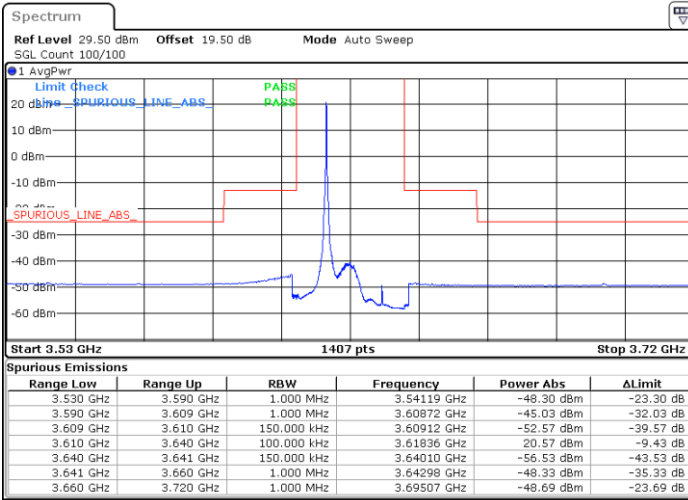

LTE Band 48 / 15MHz

QPSK

Middle Channel / 1RB0

Middle Channel / 1RBmax

Date: 28.OCT.2022 09:08:49