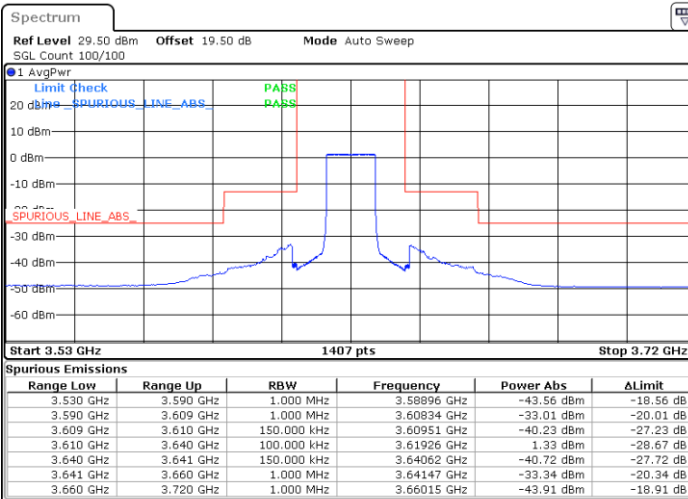

Date: 27.OCT.2022 16:55:23

Date: 27.OCT.2022 17:18:25

Lowest Channel / FullIRB

N/A

Date: 22.NOV.2022 14:29:16

N/A

LTE Band 48 / 15MHz

QPSK

Middle Channel / 1RB0

Middle Channel / 1RBmax

Date: 28.OCT.2022 09:08:49

Date: 28.OCT.2022 09:24:57

Middle Channel / FullIRB

N/A

Date: 28.OCT.2022 09:13:27

N/A

LTE Band 48 / 15MHz

QPSK

Highest Channel / 1RB0

Highest Channel / 1RBmax

Date: 27.OCT.2022 17:03:21

Date: 28.OCT.2022 09:26:30

Highest Channel / FullIRB

N/A