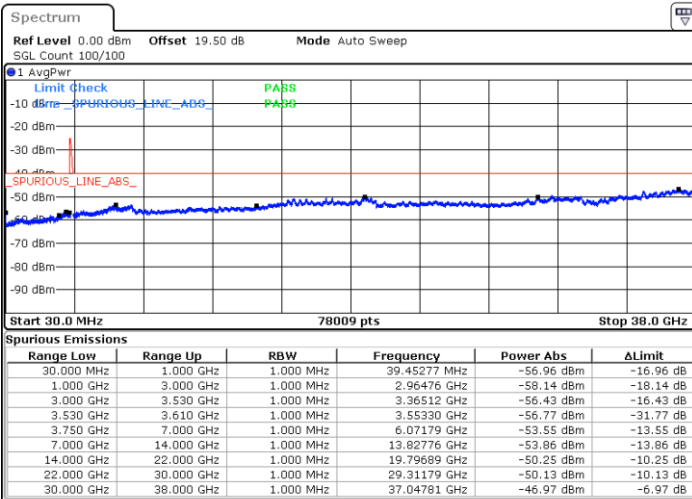

Date: 11.NOV.2022 10:09:50

LTE Band 48C / 20MHz+20MHz

16QAM

MiddleChannel / 1RB0 and 1RB99

Middle Channel / 1RB99 and 1RB0

Date: 11.NOV.2022 10:18:52

Date: 11.NOV.2022 10:50:29

Middle Channel / FullIRB

N/A

Date: 11.NOV.2022 10:14:23

LTE Band 48C / 20MHz+20MHz

16QAM

Highest Channel / 1RB0 and 1RB99

Highest Channel / 1RB99 and 1RB0

Date: 11.NOV.2022 10:32:23

Date: 11.NOV.2022 10:27:54

Highest Channel / FullIRB

N/A

Date: 11.NOV.2022 10:36:52

LTE Band 48C / 5MHz+20MHz

64QAM

Lowest Channel / 1RB0 and 1RB99

Lowest Channel / 1RB24 and 1RB0

Date: 10.NOV.2022 16:47:44

Date: 10.NOV.2022 16:40:15

Lowest Channel / FullIRB

N/A

Date: 10.NOV.2022 16:49:14

LTE Band 48C / 5MHz+20MHz

64QAM

Middle Channel / 1RB0 and 1RB99

Middle Channel / 1RB24 and 1RB0