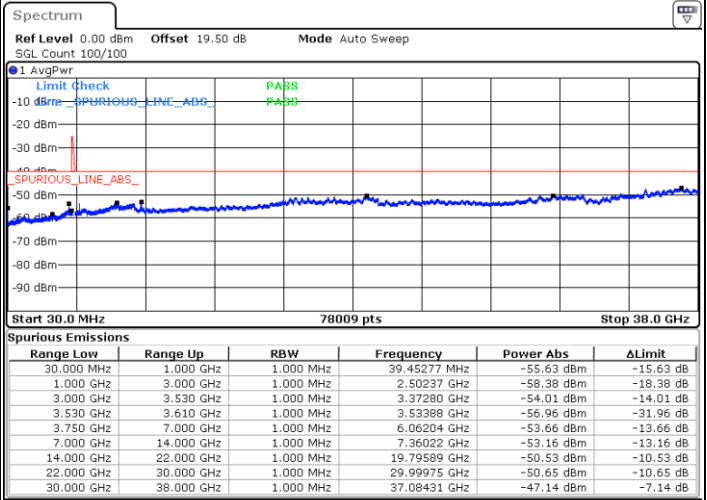

Lowest Channel / 1RB0 and 1RB99

Lowest Channel / 1RB49 and 1RB0

Date: 10.NOV.2022 18:09:19

Date: 10.NOV.2022 18:01:48

Lowest Channel / FullIRB

N/A

Date: 10.NOV.2022 18:10:51

LTE Band 48C / 10MHz+20MHz

LTE Band 48C / 10MHz+20MHz

64QAM

Highest Channel / 1RB0 and 1RB99

Highest Channel / 1RB49 and 1RB0

Date: 10.NOV.2022 18:33:32

Date: 10.NOV.2022 18:32:02

Highest Channel / FullIRB

N/A

Date: 10.NOV.2022 18:41:04

LTE Band 48C / 15MHz+20MHz

64QAM

Lowest Channel / 1RB0 and 1RB99

Lowest Channel / 1RB74 and 1RB0

Date: 10.NOV.2022 19:31:03

Date: 10.NOV.2022 19:23:31

Lowest Channel / FullIRB