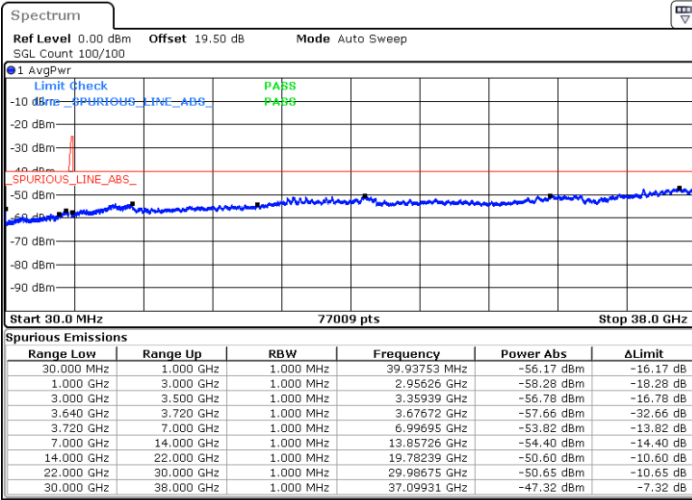

Date: 10.NOV.2022 17:36:02

LTE Band 48C / 20MHz+5MHz

16QAM

Highest Channel / 1RB0 and 1RB24

Highest Channel / 1RB99 and 1RB0

Date: 10.NOV.2022 17:54:07

Date: 10.NOV.2022 17:49:36

Highest Channel / FullIRB

N/A

Date: 10.NOV.2022 17:58:38

LTE Band 48C / 20MHz+10MHz

16QAM

Lowest Channel / 1RB0 and 1RB49

Lowest Channel / 1RB99 and 1RB0

Date: 10.NOV.2022 18:48:39

Date: 10.NOV.2022 18:44:08

Lowest Channel / FullIRB

N/A

Date: 10.NOV.2022 18:53:10

LTE Band 48C / 20MHz+10MHz

16QAM

Middle Channel / 1RB0 and 1RB49

Middle Channel / 1RB99 and 1RB0

Date: 10.NOV.2022 19:02:14

Date: 11.NOV.2022 08:50:48

Middle Channel / FullIRB

N/A

Date: 10.NOV.2022 18:57:44

LTE Band 48C / 20MHz+10MHz

16QAM

Highest Channel / 1RB0 and 1RB49

Highest Channel / 1RB99 and 1RB0