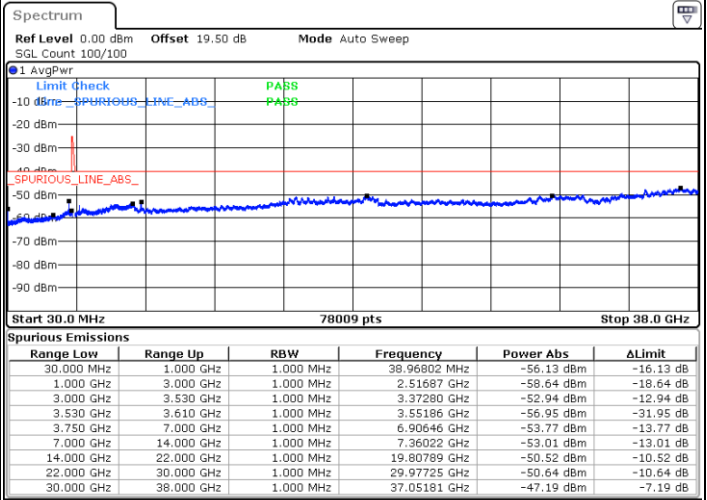

N/A

Date: 10.NOV.2022 18:12:21

LTE Band 48C / 10MHz+20MHz

16QAM

Middle Channel / 1RB0 and 1RB99

Middle Channel / 1RB49 and 1RB0

Date: 10.NOV.2022 18:21:26

Date: 11.NOV.2022 08:09:28

Middle Channel / FullIRB

N/A

Date: 10.NOV.2022 18:16:55

LTE Band 48C / 10MHz+20MHz

16QAM

Highest Channel / 1RB0 and 1RB99

Highest Channel / 1RB49 and 1RB0

Date: 10.NOV.2022 18:35:02

Date: 10.NOV.2022 18:30:31

Highest Channel / FullIRB

N/A

Date: 10.NOV.2022 18:39:33

LTE Band 48C / 15MHz+20MHz

16QAM

Lowest Channel / 1RB0 and 1RB99

Lowest Channel / 1RB74 and 1RB0

Date: 10.NOV.2022 19:29:33

Date: 10.NOV.2022 19:25:01

Lowest Channel / FullIRB

N/A

Date: 10.NOV.2022 19:34:04

LTE Band 48C / 15MHz+20MHz

16QAM

Middle Channel / 1RB0 and 1RB99