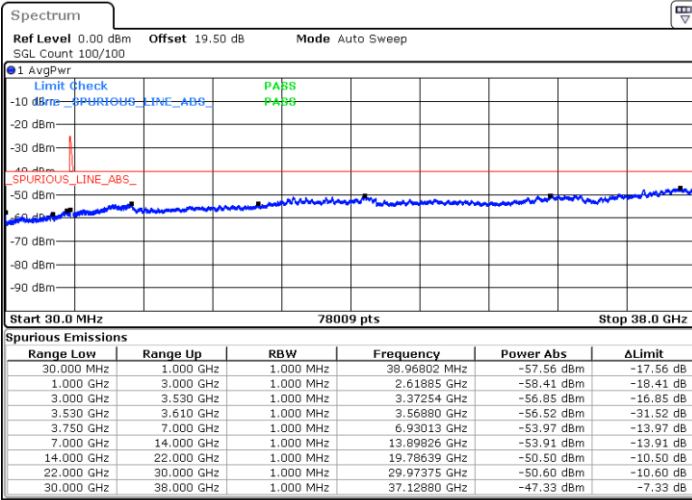

Lowest Channel / 1RB0 and 1RB99

Lowest Channel / 1RB49 and 1RB0

Date: 10.NOV.2022 18:09:19

Date: 10.NOV.2022 18:01:48

Lowest Channel / FullIRB

N/A

Date: 10.NOV.2022 18:10:51

LTE Band 48C / 10MHz+20MHz

64QAM

Middle Channel / 1RB0 and 1RB99

Middle Channel / 1RB49 and 1RB0

Date: 10.NOV.2022 18:19:56

Date: 10.NOV.2022 18:27:27

Middle Channel / FullIRB

N/A

Date: 10.NOV.2022 18:18:25

LTE Band 48C / 10MHz+20MHz

64QAM

Highest Channel / 1RB0 and 1RB99

Highest Channel / 1RB49 and 1RB0

Date: 10.NOV.2022 18:33:32

Date: 10.NOV.2022 18:32:02

Highest Channel / FullIRB

N/A

Date: 10.NOV.2022 18:41:04

LTE Band 48C / 15MHz+20MHz

64QAM

Lowest Channel / 1RB0 and 1RB99

Lowest Channel / 1RB74 and 1RB0

Date: 10.NOV.2022 19:31:03

Date: 10.NOV.2022 19:23:31

Lowest Channel / FullIRB