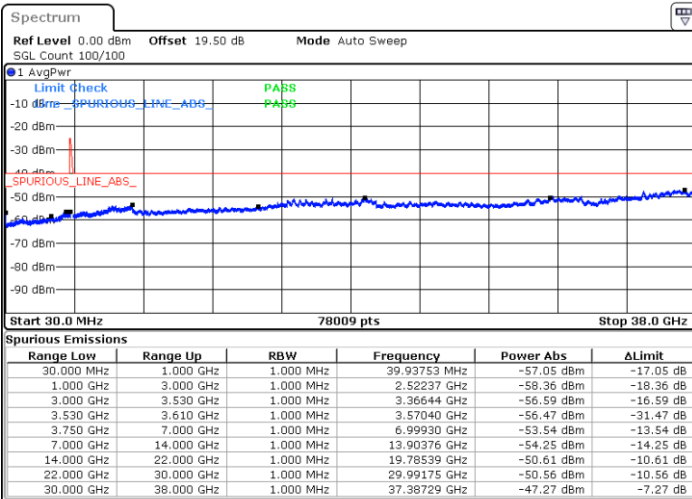

Middle Channel / 1RB74 and 1RB0

Date: 10.NOV.2022 19:43:11

Date: 11.NOV.2022 08:29:44

Middle Channel / FullIRB

N/A

Date: 10.NOV.2022 19:38:39

LTE Band 48C / 15MHz+20MHz

16QAM

Highest Channel / 1RB0 and 1RB99

Highest Channel / 1RB74 and 1RB0

Date: 10.NOV.2022 19:56:48

Date: 10.NOV.2022 19:52:17

Highest Channel / FullIRB

N/A

Date: 10.NOV.2022 20:01:19

LTE Band 48C / 20MHz+5MHz

16QAM

Lowest Channel / 1RB0 and 1RB24

Lowest Channel / 1RB99 and 1RB0

Date: 10.NOV.2022 17:26:56

Date: 10.NOV.2022 17:22:26

Lowest Channel / FullIRB

N/A

Date: 10.NOV.2022 17:31:28