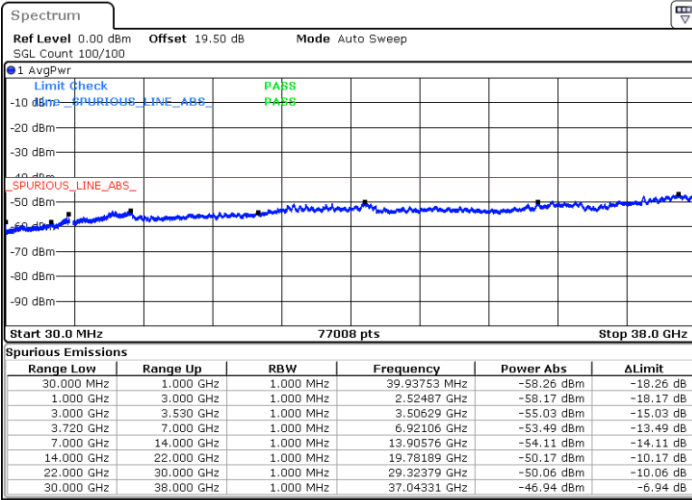

Date: 10.NOV.2022 19:15:50

Date: 10.NOV.2022 19:11:19

Highest Channel / FullIRB

N/A

Date: 10.NOV.2022 19:20:21

LTE Band 48C / 20MHz+15MHz

16QAM

Lowest Channel / 1RB0 and 1RB74

Lowest Channel / 1RB99 and 1RB0

Date: 10.NOV.2022 20:10:25

Date: 10.NOV.2022 20:05:54

Lowest Channel / FullIRB

N/A

Date: 11.NOV.2022 08:56:05

LTE Band 48C / 20MHz+15MHz

16QAM

Middle Channel / 1RB0 and 1RB74

Middle Channel / 1RB99 and 1RB0

Date: 11.NOV.2022 09:05:05

Date: 11.NOV.2022 11:02:25

Middle Channel / FullIRB

N/A

Date: 11.NOV.2022 09:00:37

LTE Band 48C / 20MHz+15MHz