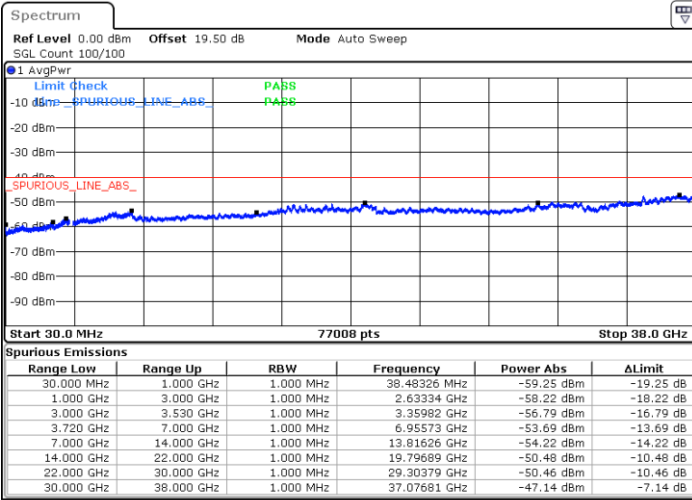

Highest Channel / FullIRB

N/A

Date: 11.NOV.2022 10:36:52

LTE Band 48C / 5MHz+20MHz

64QAM

Lowest Channel / 1RB0 and 1RB99

Lowest Channel / 1RB24 and 1RB0

Date: 10.NOV.2022 16:47:44

Date: 10.NOV.2022 16:40:15

Lowest Channel / FullIRB

N/A

Date: 10.NOV.2022 16:49:14

LTE Band 48C / 5MHz+20MHz

64QAM

Middle Channel / 1RB0 and 1RB99

Middle Channel / 1RB24 and 1RB0

Date: 10.NOV.2022 16:58:20

Date: 11.NOV.2022 08:02:20

Middle Channel / FullIRB

N/A

Date: 10.NOV.2022 16:56:49

LTE Band 48C / 5MHz+20MHz

64QAM

Highest Channel / 1RB0 and 1RB99

Highest Channel / 1RB24 and 1RB0

Date: 10.NOV.2022 17:11:53

Date: 10.NOV.2022 17:10:22

Highest Channel / FullIRB

N/A

Date: 10.NOV.2022 17:19:23

LTE Band 48C / 10MHz+20MHz

64QAM