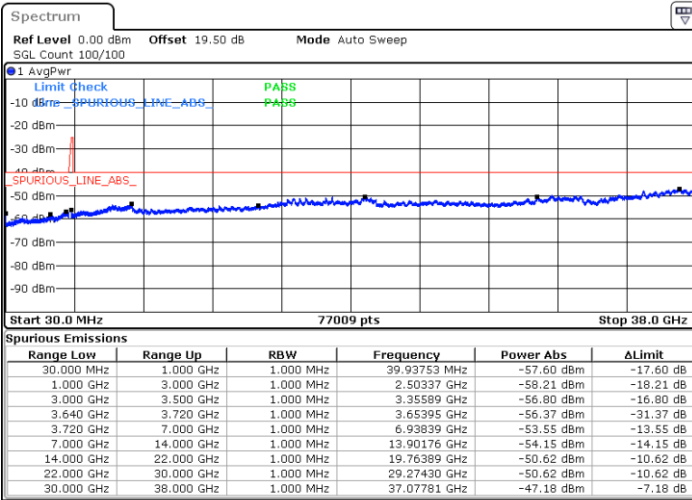

Middle Channel / FullIRB

N/A

Date: 10.NOV.2022 18:16:55

LTE Band 48C / 10MHz+20MHz

16QAM

Highest Channel / 1RB0 and 1RB99

Highest Channel / 1RB49 and 1RB0

Date: 10.NOV.2022 18:35:02

Date: 10.NOV.2022 18:30:31

Highest Channel / FullIRB

N/A

Date: 10.NOV.2022 18:39:33

LTE Band 48C / 15MHz+20MHz

16QAM

Lowest Channel / 1RB0 and 1RB99

Lowest Channel / 1RB74 and 1RB0

Date: 10.NOV.2022 19:29:33

Date: 10.NOV.2022 19:25:01

Lowest Channel / FullIRB

N/A

Date: 10.NOV.2022 19:34:04

LTE Band 48C / 15MHz+20MHz

16QAM

Middle Channel / 1RB0 and 1RB99

Highest Channel / 1RB0 and 1RB99

Highest Channel / 1RB74 and 1RB0

Date: 10.NOV.2022 19:56:48

Date: 10.NOV.2022 19:52:17

Highest Channel / FullIRB

N/A

Date: 10.NOV.2022 20:01:19

LTE Band 48C / 20MHz+5MHz