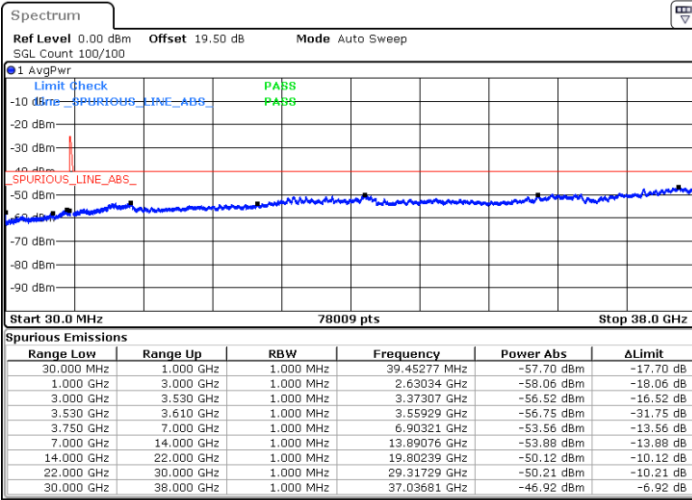

Date: 11.NOV.2022 10:09:50

LTE Band 48C / 20MHz+20MHz

16QAM

MiddleChannel / 1RB0 and 1RB99

Middle Channel / 1RB99 and 1RB0

Date: 11.NOV.2022 10:18:52

Date: 11.NOV.2022 10:50:29

Middle Channel / FullIRB

N/A

Date: 11.NOV.2022 10:14:23

LTE Band 48C / 20MHz+20MHz

16QAM

Highest Channel / 1RB0 and 1RB99

Highest Channel / 1RB99 and 1RB0

Date: 11.NOV.2022 10:32:23

Date: 11.NOV.2022 10:27:54

Highest Channel / FullIRB

N/A

Date: 11.NOV.2022 10:36:52

LTE Band 48C / 5MHz+20MHz

64QAM

Lowest Channel / 1RB0 and 1RB99

Lowest Channel / 1RB24 and 1RB0

Date: 10.NOV.2022 16:47:44

Date: 10.NOV.2022 16:40:15

Lowest Channel / FullIRB

N/A

Date: 10.NOV.2022 16:49:14

LTE Band 48C / 5MHz+20MHz

64QAM

Middle Channel / 1RB0 and 1RB99

Middle Channel / 1RB24 and 1RB0