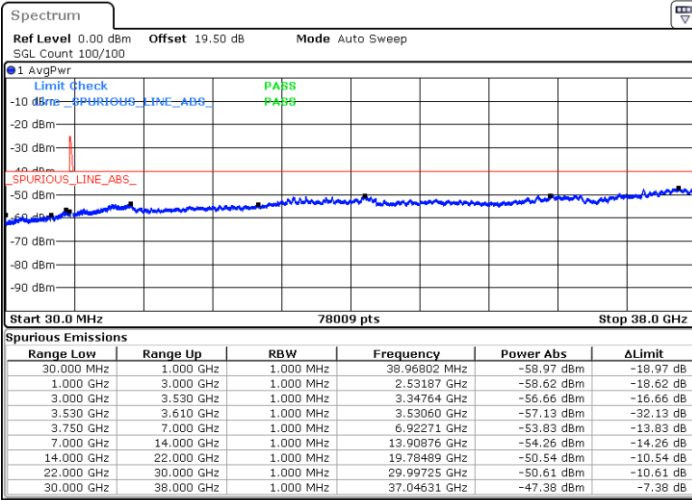

LTE Band 48C / 5MHz+20MHz

16QAM

Highest Channel / 1RB0 and 1RB99

Highest Channel / 1RB24 and 1RB0

Date: 10.NOV.2022 17:13:23

Date: 10.NOV.2022 17:08:52

Highest Channel / FullIRB

N/A

Date: 10.NOV.2022 17:17:53

LTE Band 48C / 10MHz+20MHz

16QAM

Lowest Channel / 1RB0 and 1RB99

Lowest Channel / 1RB49 and 1RB0

Date: 10.NOV.2022 18:07:48

Date: 10.NOV.2022 18:03:18

Lowest Channel / FullRB