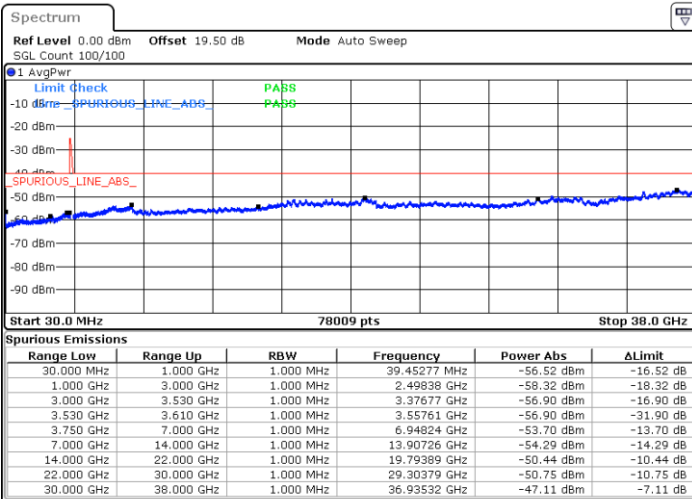

Lowest Channel / FullIRB

N/A

Date: 10.NOV.2022 18:53:10

LTE Band 48C / 20MHz+10MHz

16QAM

Middle Channel / 1RB0 and 1RB49

Middle Channel / 1RB99 and 1RB0

Date: 10.NOV.2022 19:02:14

Date: 11.NOV.2022 08:50:48

Middle Channel / FullIRB

N/A

Date: 10.NOV.2022 18:57:44

LTE Band 48C / 20MHz+10MHz

16QAM

Highest Channel / 1RB0 and 1RB49

Highest Channel / 1RB99 and 1RB0

Date: 10.NOV.2022 19:15:50

Date: 10.NOV.2022 19:11:19

Highest Channel / FullIRB

N/A

Date: 10.NOV.2022 19:20:21

LTE Band 48C / 20MHz+15MHz

16QAM

Lowest Channel / 1RB0 and 1RB74

Lowest Channel / 1RB99 and 1RB0

Date: 10.NOV.2022 20:10:25

Date: 10.NOV.2022 20:05:54

Lowest Channel / FullIRB

N/A

Date: 11.NOV.2022 08:56:05

LTE Band 48C / 20MHz+15MHz

16QAM