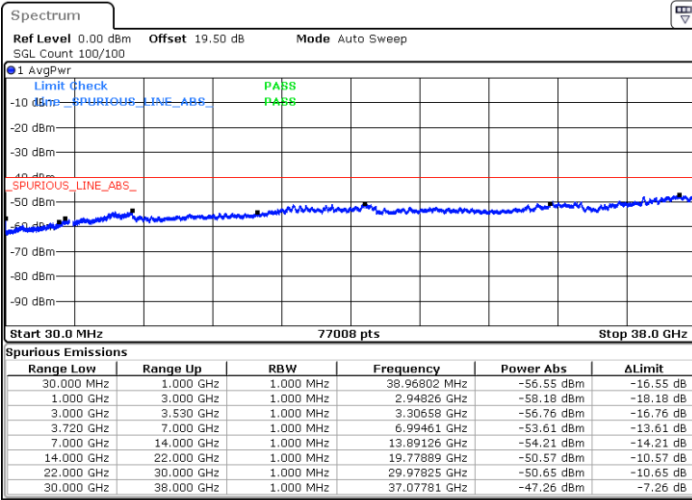

Highest Channel / 1RB0 and 1RB99

Highest Channel / 1RB74 and 1RB0

Date: 10.NOV.2022 19:56:48

Date: 10.NOV.2022 19:52:17

Highest Channel / FullIRB

N/A

Date: 10.NOV.2022 20:01:19

LTE Band 48C / 20MHz+5MHz

16QAM

Lowest Channel / 1RB0 and 1RB24

Lowest Channel / 1RB99 and 1RB0

Date: 10.NOV.2022 17:26:56

Date: 10.NOV.2022 17:22:26

Lowest Channel / FullIRB

N/A

Date: 10.NOV.2022 17:31:28

LTE Band 48C / 20MHz+5MHz

16QAM

Middle Channel / 1RB0 and 1RB24

Middle Channel / 1RB99 and 1RB0

Date: 10.NOV.2022 17:40:32

Date: 11.NOV.2022 08:35:50

Middle Channel / FullIRB

N/A

Date: 10.NOV.2022 17:36:02

LTE Band 48C / 20MHz+5MHz

16QAM

Highest Channel / 1RB0 and 1RB24

Highest Channel / 1RB99 and 1RB0

Date: 10.NOV.2022 17:54:07

Date: 10.NOV.2022 17:49:36

Highest Channel / FullIRB