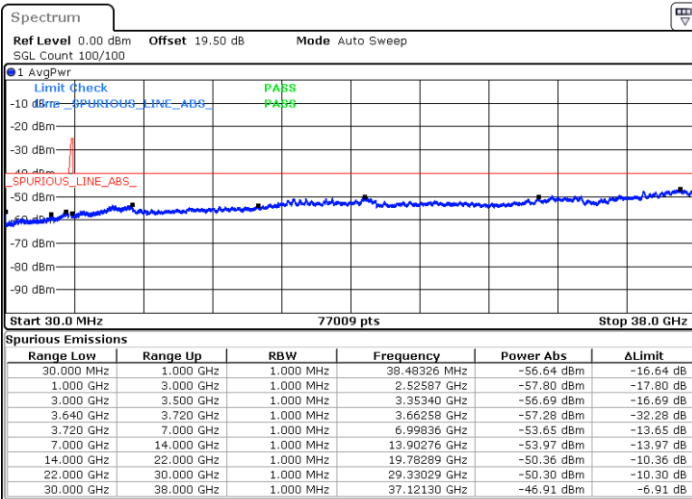

Date: 10.NOV.2022 19:15:50

Date: 10.NOV.2022 19:11:19

Highest Channel / FullIRB

N/A

Date: 10.NOV.2022 19:20:21

LTE Band 48C / 20MHz+15MHz

16QAM

Lowest Channel / 1RB0 and 1RB74

Lowest Channel / 1RB99 and 1RB0

Date: 10.NOV.2022 20:10:25

Date: 10.NOV.2022 20:05:54

Lowest Channel / FullIRB

N/A

Date: 11.NOV.2022 08:56:05

LTE Band 48C / 20MHz+15MHz

16QAM

Middle Channel / 1RB0 and 1RB74

Middle Channel / 1RB99 and 1RB0

Date: 11.NOV.2022 09:05:05

Date: 11.NOV.2022 11:02:25

Middle Channel / FullIRB

N/A

Date: 11.NOV.2022 09:00:37

LTE Band 48C / 20MHz+15MHz