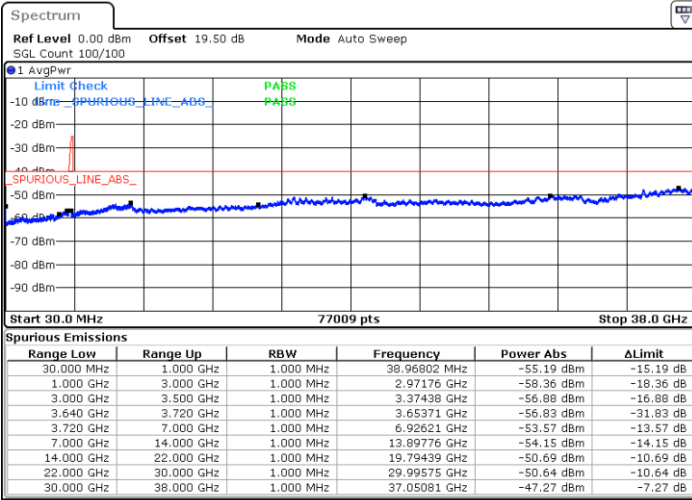

Middle Channel / 1RB74 and 1RB0

Date: 10.NOV.2022 19:43:11

Date: 11.NOV.2022 08:29:44

Middle Channel / FullIRB

N/A

Date: 10.NOV.2022 19:38:39

LTE Band 48C / 15MHz+20MHz

16QAM

Highest Channel / 1RB0 and 1RB99

Highest Channel / 1RB74 and 1RB0

Date: 10.NOV.2022 19:56:48

Date: 10.NOV.2022 19:52:17

Highest Channel / FullIRB

N/A

Date: 10.NOV.2022 20:01:19

LTE Band 48C / 20MHz+5MHz

16QAM

Lowest Channel / 1RB0 and 1RB24

Lowest Channel / 1RB99 and 1RB0

Date: 10.NOV.2022 17:26:56

Date: 10.NOV.2022 17:22:26

Lowest Channel / FullIRB

N/A

Date: 10.NOV.2022 17:31:28