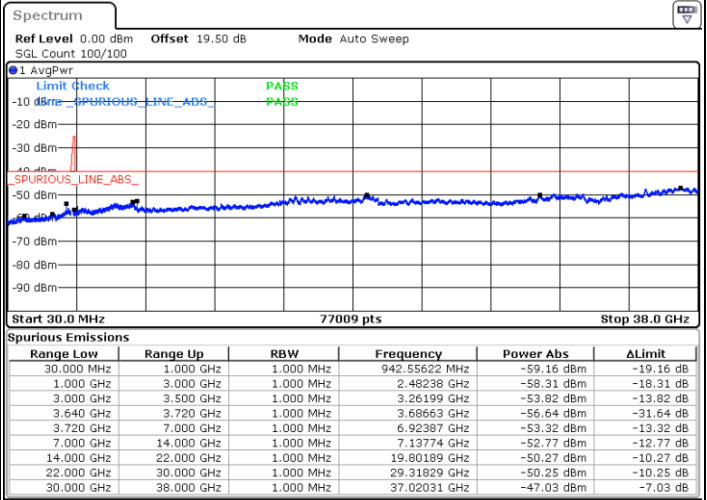

16QAM

Highest Channel / 1RB0 and 1RB74

Highest Channel / 1RB99 and 1RB0

Date: 11.NOV.2022 09:18:32

Date: 11.NOV.2022 09:14:04

Highest Channel / FullIRB

N/A

Date: 11.NOV.2022 09:23:00

LTE Band 48C / 20MHz+20MHz

16QAM

Lowest Channel / 1RB0 and 1RB99

Lowest Channel / 1RB99 and 1RB0

Date: 11.NOV.2022 10:05:21

Date: 11.NOV.2022 10:00:52

Lowest Channel / FullIRB

N/A

Date: 11.NOV.2022 10:09:50

LTE Band 48C / 20MHz+20MHz

16QAM

MiddleChannel / 1RB0 and 1RB99

Middle Channel / 1RB99 and 1RB0

Date: 11.NOV.2022 10:18:52

Date: 11.NOV.2022 10:50:29

Middle Channel / FullIRB

N/A

Date: 11.NOV.2022 10:14:23

LTE Band 48C / 20MHz+20MHz

16QAM

Highest Channel / 1RB0 and 1RB99

Highest Channel / 1RB99 and 1RB0

Date: 11.NOV.2022 10:32:23

Date: 11.NOV.2022 10:27:54