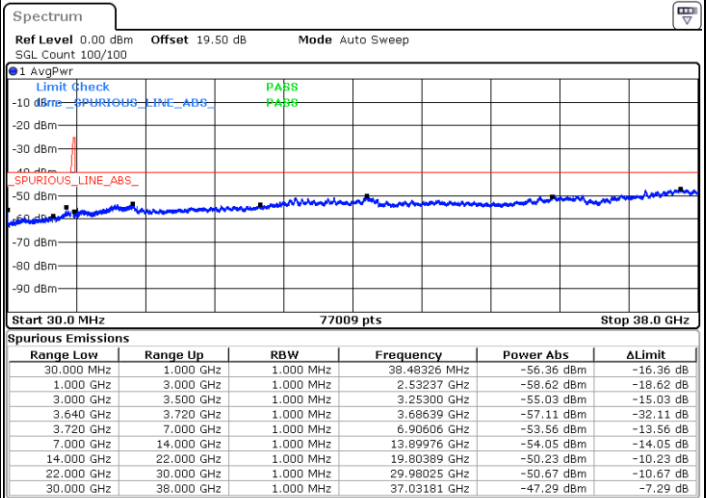

LTE Band 48C / 5MHz+20MHz

16QAM

Highest Channel / 1RB0 and 1RB99

Highest Channel / 1RB24 and 1RB0

Date: 10.NOV.2022 17:13:23

Date: 10.NOV.2022 17:08:52

Highest Channel / FullIRB

N/A

Date: 10.NOV.2022 17:17:53

LTE Band 48C / 10MHz+20MHz

16QAM

Lowest Channel / 1RB0 and 1RB99

Lowest Channel / 1RB49 and 1RB0

Date: 10.NOV.2022 18:07:48

Date: 10.NOV.2022 18:03:18

Lowest Channel / FullRB

N/A

Date: 10.NOV.2022 18:12:21

LTE Band 48C / 10MHz+20MHz

16QAM

Middle Channel / 1RB0 and 1RB99

Middle Channel / 1RB49 and 1RB0

Date: 10.NOV.2022 18:21:26

Date: 11.NOV.2022 08:09:28

Middle Channel / FullIRB

N/A

Date: 10.NOV.2022 18:16:55

LTE Band 48C / 10MHz+20MHz

16QAM

Highest Channel / 1RB0 and 1RB99

Highest Channel / 1RB49 and 1RB0

Date: 10.NOV.2022 18:35:02