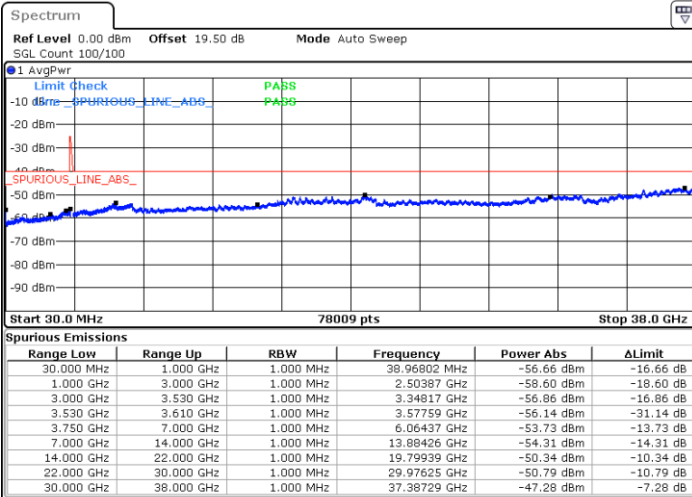

Date: 10.NOV.2022 16:40:15

Lowest Channel / FullIRB

N/A

Date: 10.NOV.2022 16:49:14

LTE Band 48C / 5MHz+20MHz

64QAM

Middle Channel / 1RB0 and 1RB99

Middle Channel / 1RB24 and 1RB0

Date: 10.NOV.2022 16:58:20

Date: 11.NOV.2022 08:02:20

Middle Channel / FullIRB

N/A

Date: 10.NOV.2022 16:56:49

LTE Band 48C / 5MHz+20MHz

64QAM

Highest Channel / 1RB0 and 1RB99

Highest Channel / 1RB24 and 1RB0

Date: 10.NOV.2022 17:11:53

Date: 10.NOV.2022 17:10:22

Highest Channel / FullIRB

N/A

Date: 10.NOV.2022 17:19:23

LTE Band 48C / 10MHz+20MHz

64QAM

Lowest Channel / 1RB0 and 1RB99

Lowest Channel / 1RB49 and 1RB0

Date: 10.NOV.2022 18:09:19

Date: 10.NOV.2022 18:01:48

Lowest Channel / FullIRB

N/A

Date: 10.NOV.2022 18:10:51

LTE Band 48C / 10MHz+20MHz