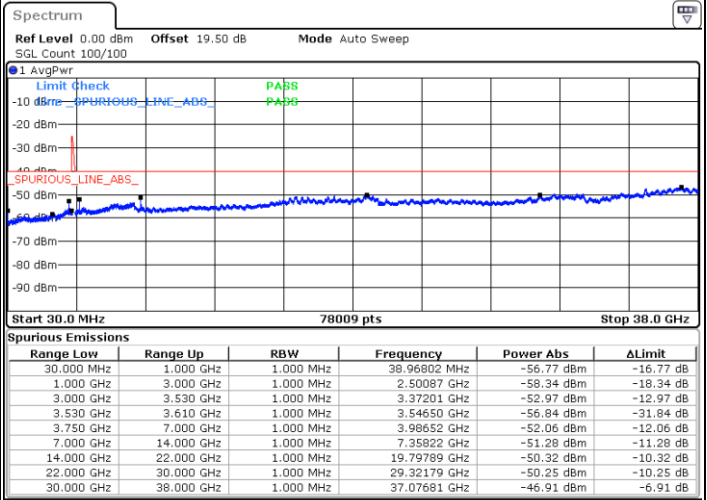

Date: 11.NOV.2022 10:09:50

LTE Band 48C / 20MHz+20MHz

16QAM

MiddleChannel / 1RB0 and 1RB99

Middle Channel / 1RB99 and 1RB0

Date: 11.NOV.2022 10:18:52

Date: 11.NOV.2022 10:50:29

Middle Channel / FullIRB

N/A

Date: 11.NOV.2022 10:14:23

LTE Band 48C / 20MHz+20MHz

16QAM

Highest Channel / 1RB0 and 1RB99

Highest Channel / 1RB99 and 1RB0

Date: 11.NOV.2022 10:32:23

Date: 11.NOV.2022 10:27:54

Highest Channel / FullIRB

N/A

Date: 11.NOV.2022 10:36:52

LTE Band 48C / 5MHz+20MHz

64QAM

Lowest Channel / 1RB0 and 1RB99

Lowest Channel / 1RB24 and 1RB0

Date: 10.NOV.2022 16:47:44

Date: 10.NOV.2022 16:40:15

Lowest Channel / FullIRB

N/A

Date: 10.NOV.2022 16:49:14

LTE Band 48C / 5MHz+20MHz

64QAM

Middle Channel / 1RB0 and 1RB99

Middle Channel / 1RB24 and 1RB0