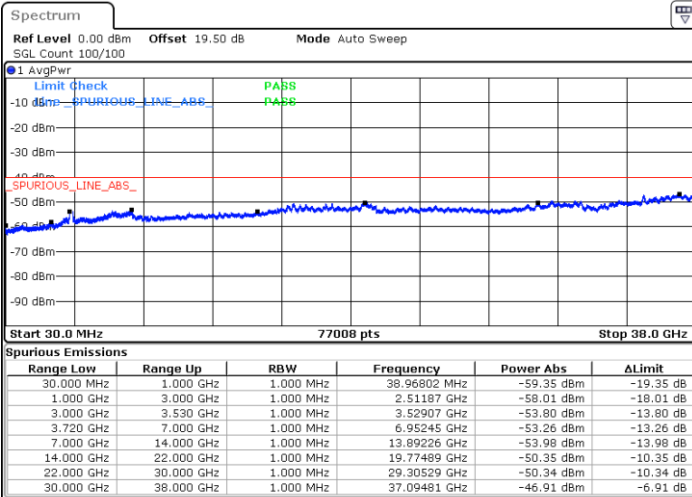

LTE Band 48C / 20MHz+20MHz

16QAM

Lowest Channel / 1RB0 and 1RB99

Lowest Channel / 1RB99 and 1RB0

Date: 11.NOV.2022 10:05:21

Date: 11.NOV.2022 10:00:52

Lowest Channel / FullIRB

N/A

Date: 11.NOV.2022 10:09:50

LTE Band 48C / 20MHz+20MHz

16QAM

MiddleChannel / 1RB0 and 1RB99

Middle Channel / 1RB99 and 1RB0

Date: 11.NOV.2022 10:18:52

Date: 11.NOV.2022 10:50:29

Middle Channel / FullIRB

N/A

Date: 11.NOV.2022 10:14:23

LTE Band 48C / 20MHz+20MHz

16QAM

Highest Channel / 1RB0 and 1RB99

Highest Channel / 1RB99 and 1RB0

Date: 11.NOV.2022 10:32:23

Date: 11.NOV.2022 10:27:54

Highest Channel / FullIRB

N/A

Date: 11.NOV.2022 10:36:52

LTE Band 48C / 5MHz+20MHz

64QAM

Lowest Channel / 1RB0 and 1RB99

Lowest Channel / 1RB24 and 1RB0

Date: 10.NOV.2022 16:47:44