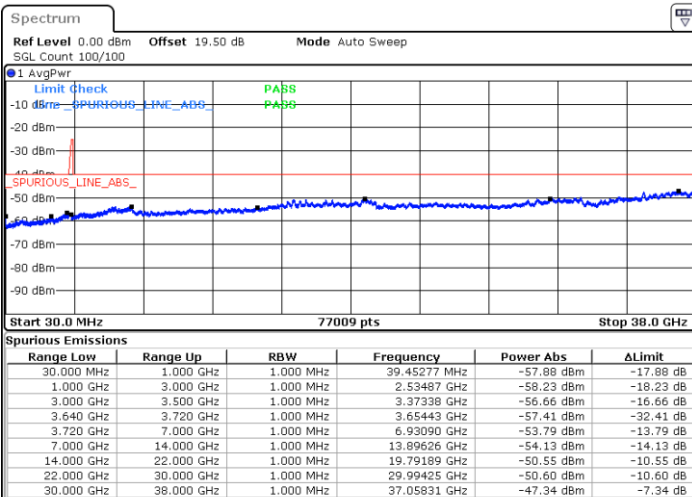

LTE Band 48C / 5MHz+20MHz

16QAM

Highest Channel / 1RB0 and 1RB99

Highest Channel / 1RB24 and 1RB0

Date: 10.NOV.2022 17:13:23

Date: 10.NOV.2022 17:08:52

Highest Channel / FullIRB

N/A

Date: 10.NOV.2022 17:17:53

LTE Band 48C / 10MHz+20MHz

16QAM

Lowest Channel / 1RB0 and 1RB99

Lowest Channel / 1RB49 and 1RB0

Date: 10.NOV.2022 18:07:48

Date: 10.NOV.2022 18:03:18

Lowest Channel / FullRB

N/A

Date: 10.NOV.2022 18:12:21

LTE Band 48C / 10MHz+20MHz

16QAM

Middle Channel / 1RB0 and 1RB99

Middle Channel / 1RB49 and 1RB0

Date: 10.NOV.2022 18:21:26

Date: 11.NOV.2022 08:09:28

Middle Channel / FullIRB

N/A

Date: 10.NOV.2022 18:16:55

LTE Band 48C / 10MHz+20MHz

16QAM

Highest Channel / 1RB0 and 1RB99

Highest Channel / 1RB49 and 1RB0

Date: 10.NOV.2022 18:35:02