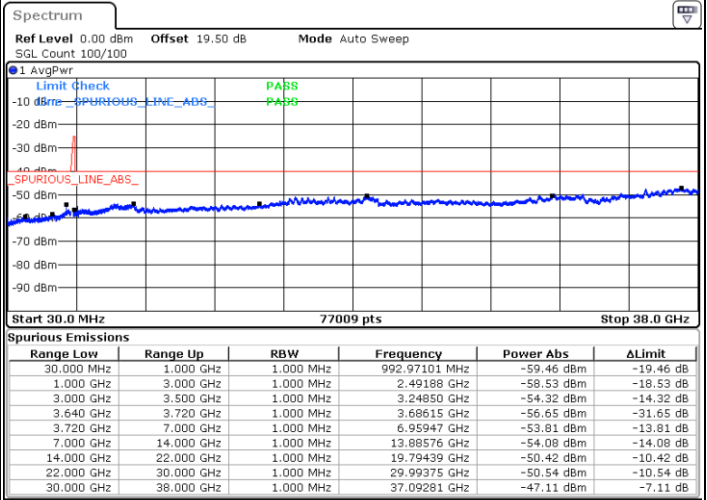

N/A

Date: 11.NOV.2022 10:14:23

LTE Band 48C / 20MHz+20MHz

16QAM

Highest Channel / 1RB0 and 1RB99

Highest Channel / 1RB99 and 1RB0

Date: 11.NOV.2022 10:32:23

Date: 11.NOV.2022 10:27:54

Highest Channel / FullIRB

N/A

Date: 11.NOV.2022 10:36:52

LTE Band 48C / 5MHz+20MHz

64QAM

Lowest Channel / 1RB0 and 1RB99

Lowest Channel / 1RB24 and 1RB0

Date: 10.NOV.2022 16:47:44

Date: 10.NOV.2022 16:40:15

Lowest Channel / FullIRB

N/A

Date: 10.NOV.2022 16:49:14

LTE Band 48C / 5MHz+20MHz

64QAM

Middle Channel / 1RB0 and 1RB99

Middle Channel / 1RB24 and 1RB0

Date: 10.NOV.2022 16:58:20

Date: 11.NOV.2022 08:02:20

Middle Channel / FullIRB

N/A

Date: 10.NOV.2022 16:56:49

LTE Band 48C / 5MHz+20MHz

64QAM

Highest Channel / 1RB0 and 1RB99