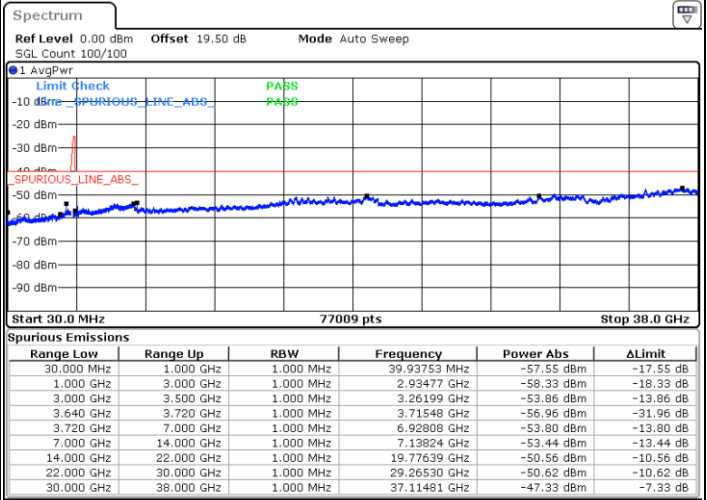

Middle Channel / 1RB74 and 1RB0

Date: 10.NOV.2022 19:43:11

Date: 11.NOV.2022 08:29:44

Middle Channel / FullIRB

N/A

Date: 10.NOV.2022 19:38:39

LTE Band 48C / 15MHz+20MHz

16QAM

Highest Channel / 1RB0 and 1RB99

Highest Channel / 1RB74 and 1RB0

Date: 10.NOV.2022 19:56:48

Date: 10.NOV.2022 19:52:17

Highest Channel / FullIRB

N/A

Date: 10.NOV.2022 20:01:19

LTE Band 48C / 20MHz+5MHz

16QAM

Lowest Channel / 1RB0 and 1RB24

Lowest Channel / 1RB99 and 1RB0

Date: 10.NOV.2022 17:26:56

Date: 10.NOV.2022 17:22:26

Lowest Channel / FullIRB

N/A

Date: 10.NOV.2022 17:31:28