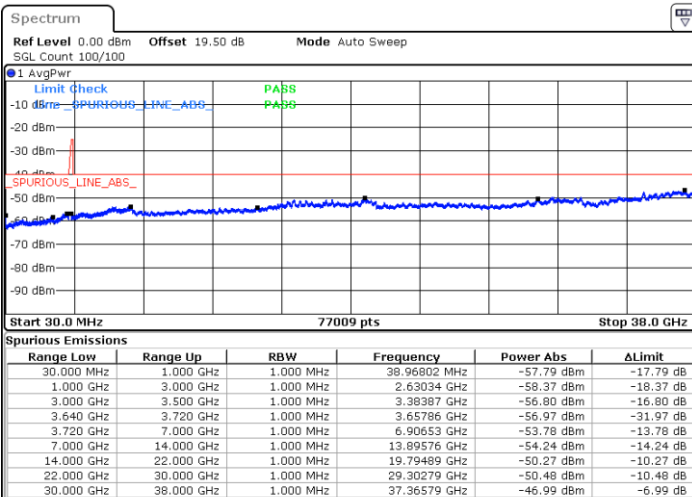

Highest Channel / 1RB24 and 1RB0

Date: 10.NOV.2022 17:11:53

Date: 10.NOV.2022 17:10:22

Highest Channel / FullIRB

N/A

Date: 10.NOV.2022 17:19:23

LTE Band 48C / 10MHz+20MHz

64QAM

Lowest Channel / 1RB0 and 1RB99

Lowest Channel / 1RB49 and 1RB0

Date: 10.NOV.2022 18:09:19

Date: 10.NOV.2022 18:01:48

Lowest Channel / FullIRB

N/A

Date: 10.NOV.2022 18:10:51

LTE Band 48C / 10MHz+20MHz

64QAM

Middle Channel / 1RB0 and 1RB99

Middle Channel / 1RB49 and 1RB0

Date: 10.NOV.2022 18:19:56

Date: 10.NOV.2022 18:27:27

Middle Channel / FullIRB

N/A

Date: 10.NOV.2022 18:18:25

LTE Band 48C / 10MHz+20MHz

64QAM

Highest Channel / 1RB0 and 1RB99

Highest Channel / 1RB49 and 1RB0

Date: 10.NOV.2022 18:33:32

Date: 10.NOV.2022 18:32:02

Highest Channel / FullIRB

N/A