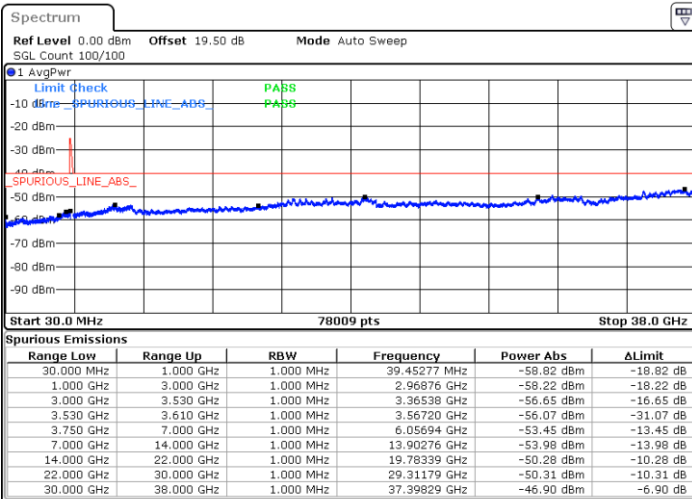

Lowest Channel / 1RB99 and 1RB0

Date: 10.NOV.2022 20:10:25

Date: 10.NOV.2022 20:05:54

Lowest Channel / FullIRB

N/A

Date: 11.NOV.2022 08:56:05

LTE Band 48C / 20MHz+15MHz

16QAM

Middle Channel / 1RB0 and 1RB74

Middle Channel / 1RB99 and 1RB0

Date: 11.NOV.2022 09:05:05

Date: 11.NOV.2022 11:02:25

Middle Channel / FullIRB

N/A

Date: 11.NOV.2022 09:00:37

LTE Band 48C / 20MHz+15MHz

16QAM

Highest Channel / 1RB0 and 1RB74

Highest Channel / 1RB99 and 1RB0

Date: 11.NOV.2022 09:18:32

Date: 11.NOV.2022 09:14:04

Highest Channel / FullIRB

N/A

Date: 11.NOV.2022 09:23:00

LTE Band 48C / 20MHz+20MHz

16QAM

Lowest Channel / 1RB0 and 1RB99

Lowest Channel / 1RB99 and 1RB0

Date: 11.NOV.2022 10:05:21

Date: 11.NOV.2022 10:00:52

Lowest Channel / FullIRB

N/A