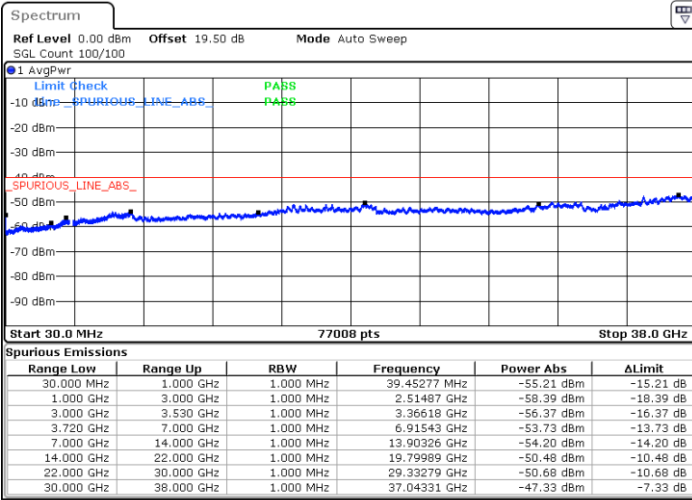

Highest Channel / 1RB24 and 1RB0

Date: 10.NOV.2022 17:11:53

Date: 10.NOV.2022 17:10:22

Highest Channel / FullIRB

N/A

Date: 10.NOV.2022 17:19:23

LTE Band 48C / 10MHz+20MHz

64QAM

Lowest Channel / 1RB0 and 1RB99

Lowest Channel / 1RB49 and 1RB0

Date: 10.NOV.2022 18:09:19

Date: 10.NOV.2022 18:01:48

Lowest Channel / FullIRB

N/A

Date: 10.NOV.2022 18:10:51

LTE Band 48C / 10MHz+20MHz

64QAM

Middle Channel / 1RB0 and 1RB99

Middle Channel / 1RB49 and 1RB0

Date: 10.NOV.2022 18:19:56

Date: 10.NOV.2022 18:27:27

Middle Channel / FullIRB

N/A

Date: 10.NOV.2022 18:18:25

LTE Band 48C / 10MHz+20MHz

64QAM

Highest Channel / 1RB0 and 1RB99

Highest Channel / 1RB49 and 1RB0

Date: 10.NOV.2022 18:33:32

Date: 10.NOV.2022 18:32:02

Highest Channel / FullIRB

N/A