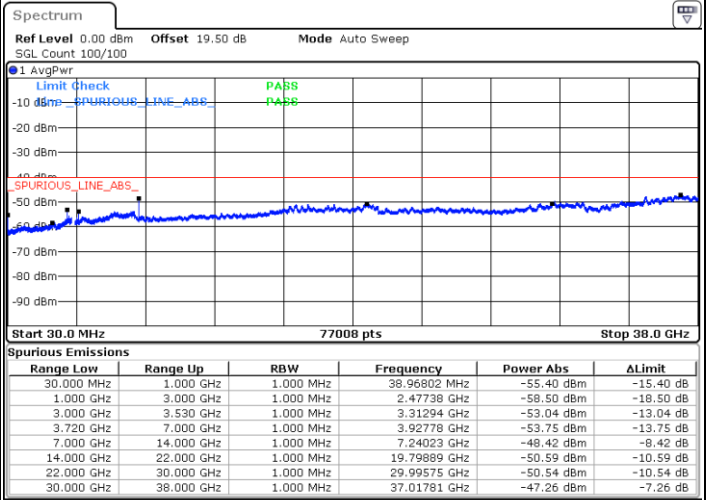

Highest Channel / 1RB24 and 1RB0

Date: 10.NOV.2022 17:11:53

Date: 10.NOV.2022 17:10:22

Highest Channel / FullIRB

N/A

Date: 10.NOV.2022 17:19:23

LTE Band 48C / 10MHz+20MHz

64QAM

Lowest Channel / 1RB0 and 1RB99

Lowest Channel / 1RB49 and 1RB0

Date: 10.NOV.2022 18:09:19

Date: 10.NOV.2022 18:01:48

Lowest Channel / FullIRB

N/A

Date: 10.NOV.2022 18:10:51

LTE Band 48C / 10MHz+20MHz

64QAM

Middle Channel / 1RB0 and 1RB99

Middle Channel / 1RB49 and 1RB0

Date: 10.NOV.2022 18:19:56

Date: 10.NOV.2022 18:27:27

Middle Channel / FullIRB

N/A

Date: 10.NOV.2022 18:18:25

LTE Band 48C / 10MHz+20MHz

64QAM

Highest Channel / 1RB0 and 1RB99

Highest Channel / 1RB49 and 1RB0

Date: 10.NOV.2022 18:33:32

Date: 10.NOV.2022 18:32:02

Highest Channel / FullIRB

N/A