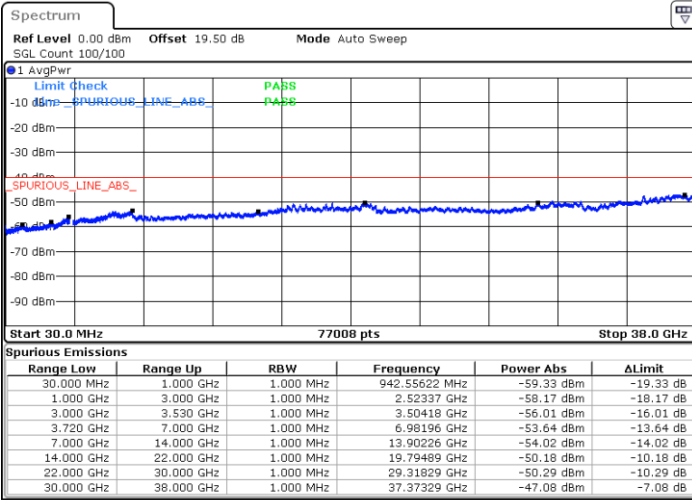

LTE Band 48C / 20MHz+20MHz

16QAM

Lowest Channel / 1RB0 and 1RB99

Lowest Channel / 1RB99 and 1RB0

Date: 11.NOV.2022 10:05:21

Date: 11.NOV.2022 10:00:52

Lowest Channel / FullIRB

N/A

Date: 11.NOV.2022 10:09:50

LTE Band 48C / 20MHz+20MHz

16QAM

MiddleChannel / 1RB0 and 1RB99

Middle Channel / 1RB99 and 1RB0

Date: 11.NOV.2022 10:18:52

Date: 11.NOV.2022 10:50:29

Middle Channel / FullIRB

N/A

Date: 11.NOV.2022 10:14:23

LTE Band 48C / 20MHz+20MHz

16QAM

Highest Channel / 1RB0 and 1RB99

Highest Channel / 1RB99 and 1RB0

Date: 11.NOV.2022 10:32:23

Date: 11.NOV.2022 10:27:54

Highest Channel / FullIRB

N/A

Date: 11.NOV.2022 10:36:52

LTE Band 48C / 5MHz+20MHz

64QAM

Lowest Channel / 1RB0 and 1RB99

Lowest Channel / 1RB24 and 1RB0

Date: 10.NOV.2022 16:47:44