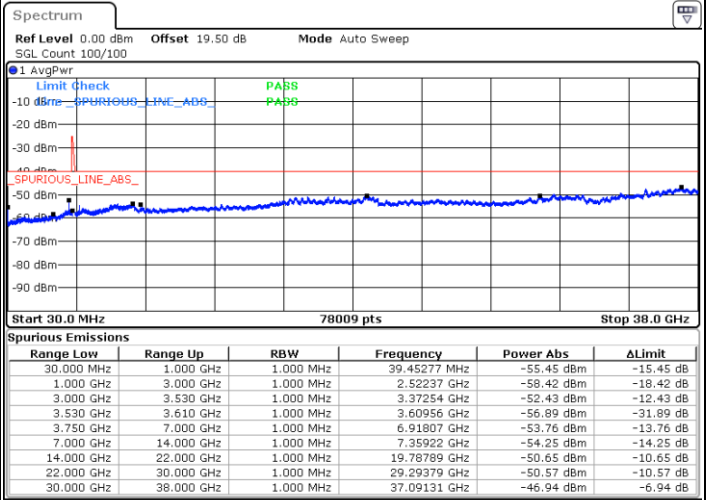

Date: 10.NOV.2022 19:29:33

Date: 10.NOV.2022 19:25:01

Lowest Channel / FullIRB

N/A

Date: 10.NOV.2022 19:34:04

LTE Band 48C / 15MHz+20MHz

16QAM

Middle Channel / 1RB0 and 1RB99

Middle Channel / 1RB74 and 1RB0

Date: 10.NOV.2022 19:43:11

Date: 11.NOV.2022 08:29:44

Middle Channel / FullIRB

N/A

Date: 10.NOV.2022 19:38:39

LTE Band 48C / 15MHz+20MHz

16QAM

Highest Channel / 1RB0 and 1RB99

Highest Channel / 1RB74 and 1RB0

Date: 10.NOV.2022 19:56:48

Date: 10.NOV.2022 19:52:17

Highest Channel / FullIRB

N/A

Date: 10.NOV.2022 20:01:19

LTE Band 48C / 20MHz+5MHz