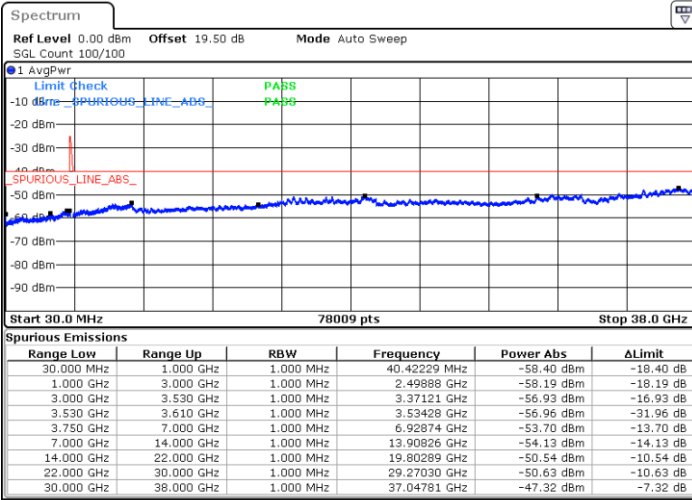

Date: 10.NOV.2022 19:29:33

Date: 10.NOV.2022 19:25:01

Lowest Channel / FullIRB

N/A

Date: 10.NOV.2022 19:34:04

LTE Band 48C / 15MHz+20MHz

16QAM

Middle Channel / 1RB0 and 1RB99

Middle Channel / 1RB74 and 1RB0

Date: 10.NOV.2022 19:43:11

Date: 11.NOV.2022 08:29:44

Middle Channel / FullIRB

N/A

Date: 10.NOV.2022 19:38:39

LTE Band 48C / 15MHz+20MHz

16QAM

Highest Channel / 1RB0 and 1RB99

Highest Channel / 1RB74 and 1RB0

Date: 10.NOV.2022 19:56:48

Date: 10.NOV.2022 19:52:17

Highest Channel / FullIRB

N/A

Date: 10.NOV.2022 20:01:19

LTE Band 48C / 20MHz+5MHz