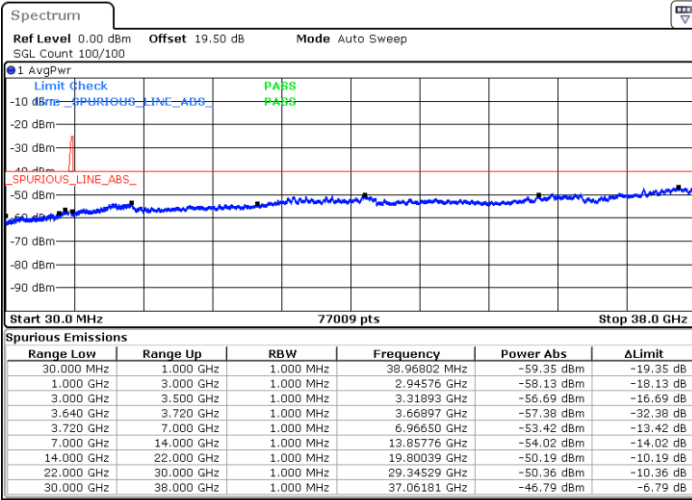

Lowest Channel / 1RB99 and 1RB0

Date: 10.NOV.2022 20:10:25

Date: 10.NOV.2022 20:05:54

Lowest Channel / FullIRB

N/A

Date: 11.NOV.2022 08:56:05

LTE Band 48C / 20MHz+15MHz

16QAM

Middle Channel / 1RB0 and 1RB74

Middle Channel / 1RB99 and 1RB0

Date: 11.NOV.2022 09:05:05

Date: 11.NOV.2022 11:02:25

Middle Channel / FullIRB

N/A

Date: 11.NOV.2022 09:00:37

LTE Band 48C / 20MHz+15MHz

16QAM

Highest Channel / 1RB0 and 1RB74

Highest Channel / 1RB99 and 1RB0

Date: 11.NOV.2022 09:18:32

Date: 11.NOV.2022 09:14:04

Highest Channel / FullIRB

N/A

Date: 11.NOV.2022 09:23:00

LTE Band 48C / 20MHz+20MHz

16QAM

Lowest Channel / 1RB0 and 1RB99

Lowest Channel / 1RB99 and 1RB0

Date: 11.NOV.2022 10:05:21

Date: 11.NOV.2022 10:00:52

Lowest Channel / FullIRB

N/A