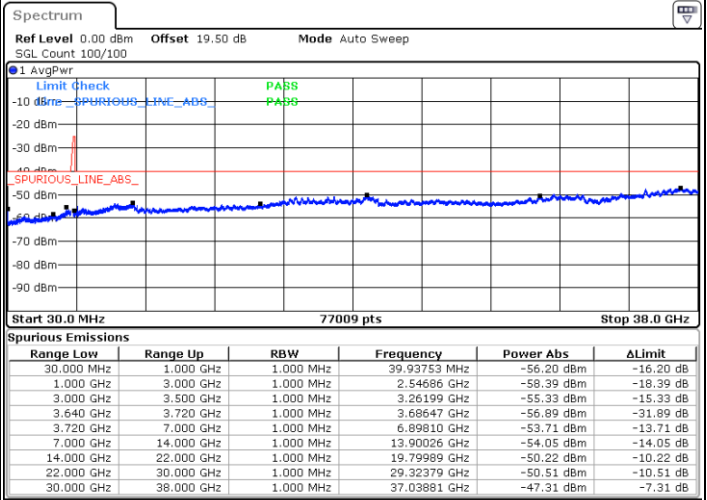

Date: 10.NOV.2022 17:36:02

LTE Band 48C / 20MHz+5MHz

16QAM

Highest Channel / 1RB0 and 1RB24

Highest Channel / 1RB99 and 1RB0

Date: 10.NOV.2022 17:54:07

Date: 10.NOV.2022 17:49:36

Highest Channel / FullIRB

N/A

Date: 10.NOV.2022 17:58:38

LTE Band 48C / 20MHz+10MHz

16QAM

Lowest Channel / 1RB0 and 1RB49

Lowest Channel / 1RB99 and 1RB0

Date: 10.NOV.2022 18:48:39

Date: 10.NOV.2022 18:44:08

Lowest Channel / FullIRB

N/A

Date: 10.NOV.2022 18:53:10

LTE Band 48C / 20MHz+10MHz

16QAM

Middle Channel / 1RB0 and 1RB49

Middle Channel / 1RB99 and 1RB0

Date: 10.NOV.2022 19:02:14

Date: 11.NOV.2022 08:50:48

Middle Channel / FullIRB

N/A

Date: 10.NOV.2022 18:57:44

LTE Band 48C / 20MHz+10MHz

16QAM

Highest Channel / 1RB0 and 1RB49

Highest Channel / 1RB99 and 1RB0