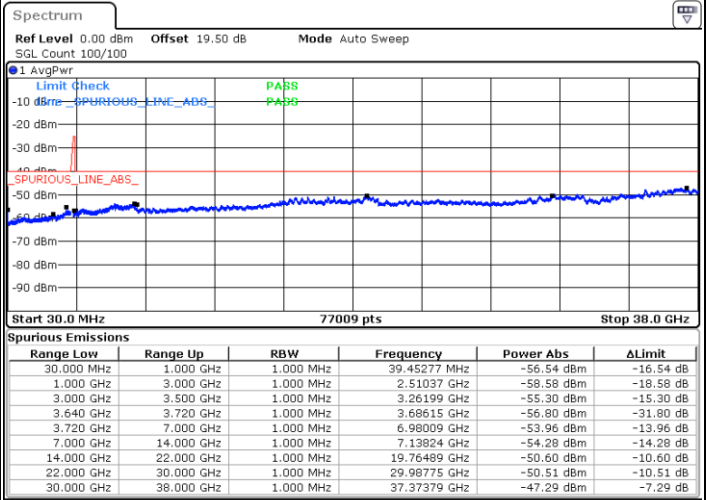

Date: 11.NOV.2022 08:50:48

Middle Channel / FullIRB

N/A

Date: 10.NOV.2022 18:57:44

LTE Band 48C / 20MHz+10MHz

16QAM

Highest Channel / 1RB0 and 1RB49

Highest Channel / 1RB99 and 1RB0

Date: 10.NOV.2022 19:15:50

Date: 10.NOV.2022 19:11:19

Highest Channel / FullIRB

N/A

Date: 10.NOV.2022 19:20:21

LTE Band 48C / 20MHz+15MHz

16QAM

Lowest Channel / 1RB0 and 1RB74

Lowest Channel / 1RB99 and 1RB0

Date: 10.NOV.2022 20:10:25

Date: 10.NOV.2022 20:05:54

Lowest Channel / FullIRB

N/A

Date: 11.NOV.2022 08:56:05

LTE Band 48C / 20MHz+15MHz

16QAM

Middle Channel / 1RB0 and 1RB74

Middle Channel / 1RB99 and 1RB0

Date: 11.NOV.2022 09:05:05

Date: 11.NOV.2022 11:02:25

Middle Channel / FullIRB

N/A

Date: 11.NOV.2022 09:00:37

LTE Band 48C / 20MHz+15MHz