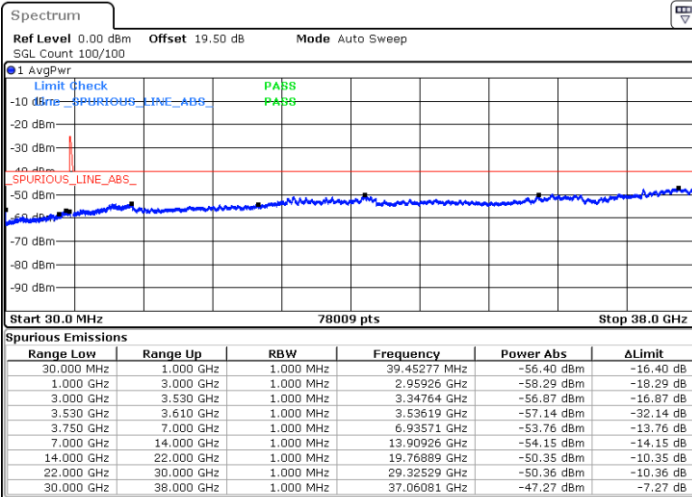

LTE Band 48C / 20MHz+5MHz

16QAM

Middle Channel / 1RB0 and 1RB24

Middle Channel / 1RB99 and 1RB0

Date: 10.NOV.2022 17:40:32

Date: 11.NOV.2022 08:35:50

Middle Channel / FullIRB

N/A

Date: 10.NOV.2022 17:36:02

LTE Band 48C / 20MHz+5MHz

16QAM

Highest Channel / 1RB0 and 1RB24

Highest Channel / 1RB99 and 1RB0

Date: 10.NOV.2022 17:54:07

Date: 10.NOV.2022 17:49:36

Highest Channel / FullIRB

N/A

Date: 10.NOV.2022 17:58:38

LTE Band 48C / 20MHz+10MHz

16QAM

Lowest Channel / 1RB0 and 1RB49

Lowest Channel / 1RB99 and 1RB0

Date: 10.NOV.2022 18:48:39

Date: 10.NOV.2022 18:44:08

Lowest Channel / FullIRB

N/A

Date: 10.NOV.2022 18:53:10

LTE Band 48C / 20MHz+10MHz

16QAM

Middle Channel / 1RB0 and 1RB49

Middle Channel / 1RB99 and 1RB0

Date: 10.NOV.2022 19:02:14