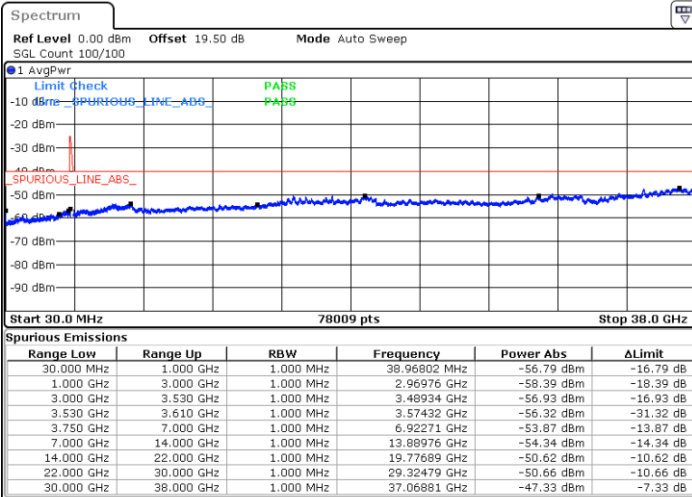

LTE Band 48C / 5MHz+20MHz

16QAM

Highest Channel / 1RB0 and 1RB99

Highest Channel / 1RB24 and 1RB0

Date: 10.NOV.2022 17:13:23

Date: 10.NOV.2022 17:08:52

Highest Channel / FullIRB

N/A

Date: 10.NOV.2022 17:17:53

LTE Band 48C / 10MHz+20MHz

16QAM

Lowest Channel / 1RB0 and 1RB99

Lowest Channel / 1RB49 and 1RB0

Date: 10.NOV.2022 18:07:48

Date: 10.NOV.2022 18:03:18

Lowest Channel / FullRB

N/A

Date: 10.NOV.2022 18:12:21

LTE Band 48C / 10MHz+20MHz

16QAM

Middle Channel / 1RB0 and 1RB99

Middle Channel / 1RB49 and 1RB0

Date: 10.NOV.2022 18:21:26

Date: 11.NOV.2022 08:09:28

Middle Channel / FullIRB

N/A

Date: 10.NOV.2022 18:16:55

LTE Band 48C / 10MHz+20MHz

16QAM

Highest Channel / 1RB0 and 1RB99

Highest Channel / 1RB49 and 1RB0

Date: 10.NOV.2022 18:35:02