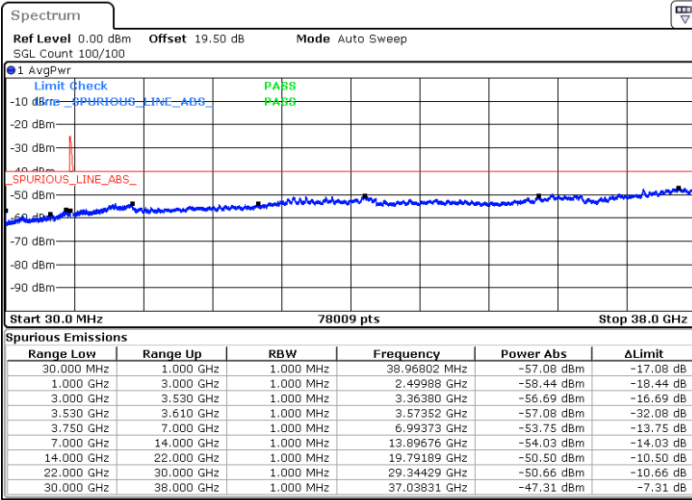

Date: 10.NOV.2022 16:40:15

Lowest Channel / FullIRB

N/A

Date: 10.NOV.2022 16:49:14

LTE Band 48C / 5MHz+20MHz

64QAM

Middle Channel / 1RB0 and 1RB99

Middle Channel / 1RB24 and 1RB0

Date: 10.NOV.2022 16:58:20

Date: 11.NOV.2022 08:02:20

Middle Channel / FullIRB

N/A

Date: 10.NOV.2022 16:56:49

LTE Band 48C / 5MHz+20MHz

64QAM

Highest Channel / 1RB0 and 1RB99

Highest Channel / 1RB24 and 1RB0

Date: 10.NOV.2022 17:11:53

Date: 10.NOV.2022 17:10:22

Highest Channel / FullIRB

N/A

Date: 10.NOV.2022 17:19:23

LTE Band 48C / 10MHz+20MHz

64QAM

Lowest Channel / 1RB0 and 1RB99

Lowest Channel / 1RB49 and 1RB0

Date: 10.NOV.2022 18:09:19

Date: 10.NOV.2022 18:01:48

Lowest Channel / FullIRB

N/A

Date: 10.NOV.2022 18:10:51

LTE Band 48C / 10MHz+20MHz