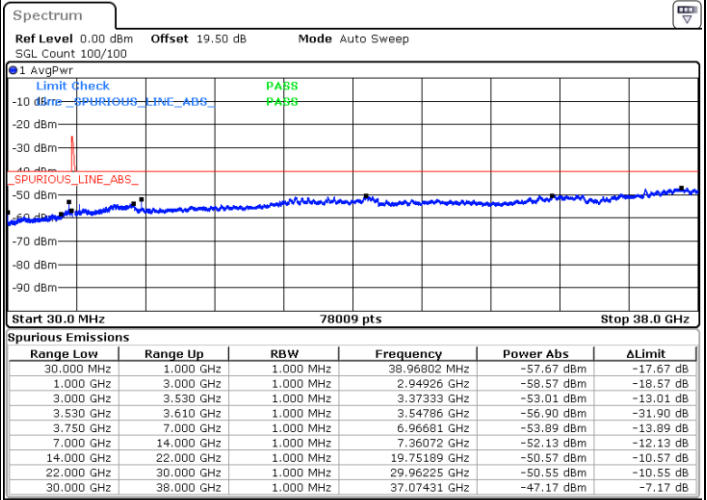

Date: 10.NOV.2022 16:40:15

Lowest Channel / FullIRB

N/A

Date: 10.NOV.2022 16:49:14

LTE Band 48C / 5MHz+20MHz

64QAM

Middle Channel / 1RB0 and 1RB99

Middle Channel / 1RB24 and 1RB0

Date: 10.NOV.2022 16:58:20

Date: 11.NOV.2022 08:02:20

Middle Channel / FullIRB

N/A

Date: 10.NOV.2022 16:56:49

LTE Band 48C / 5MHz+20MHz

64QAM

Highest Channel / 1RB0 and 1RB99

Highest Channel / 1RB24 and 1RB0

Date: 10.NOV.2022 17:11:53

Date: 10.NOV.2022 17:10:22

Highest Channel / FullIRB

N/A

Date: 10.NOV.2022 17:19:23

LTE Band 48C / 10MHz+20MHz

64QAM

Lowest Channel / 1RB0 and 1RB99

Lowest Channel / 1RB49 and 1RB0

Date: 10.NOV.2022 18:09:19

Date: 10.NOV.2022 18:01:48

Lowest Channel / FullIRB

N/A

Date: 10.NOV.2022 18:10:51

LTE Band 48C / 10MHz+20MHz