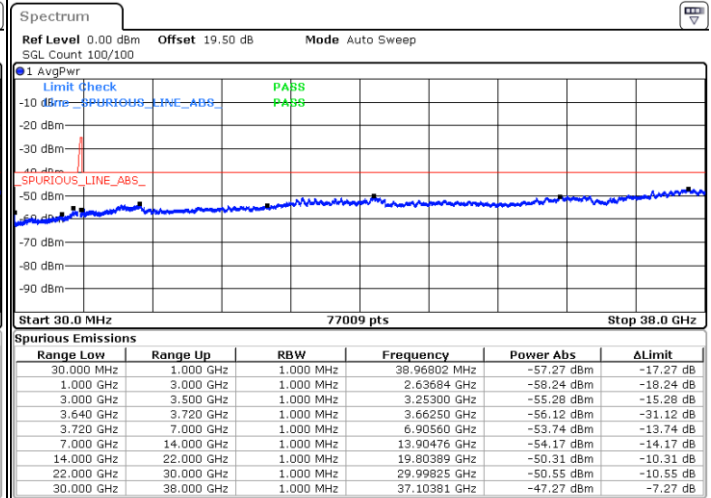

Date: 10.NOV.2022 16:40:15

Lowest Channel / FullIRB

N/A

Date: 10.NOV.2022 16:49:14

LTE Band 48C / 5MHz+20MHz

64QAM

Middle Channel / 1RB0 and 1RB99

Middle Channel / 1RB24 and 1RB0

Date: 10.NOV.2022 16:58:20

Date: 11.NOV.2022 08:02:20

Middle Channel / FullIRB

N/A

Date: 10.NOV.2022 16:56:49

LTE Band 48C / 5MHz+20MHz

64QAM

Highest Channel / 1RB0 and 1RB99

Highest Channel / 1RB24 and 1RB0

Date: 10.NOV.2022 17:11:53

Date: 10.NOV.2022 17:10:22

Highest Channel / FullIRB

N/A

Date: 10.NOV.2022 17:19:23

LTE Band 48C / 10MHz+20MHz

64QAM

Lowest Channel / 1RB0 and 1RB99

Lowest Channel / 1RB49 and 1RB0

Date: 10.NOV.2022 18:09:19

Date: 10.NOV.2022 18:01:48

Lowest Channel / FullIRB

N/A

Date: 10.NOV.2022 18:10:51

LTE Band 48C / 10MHz+20MHz