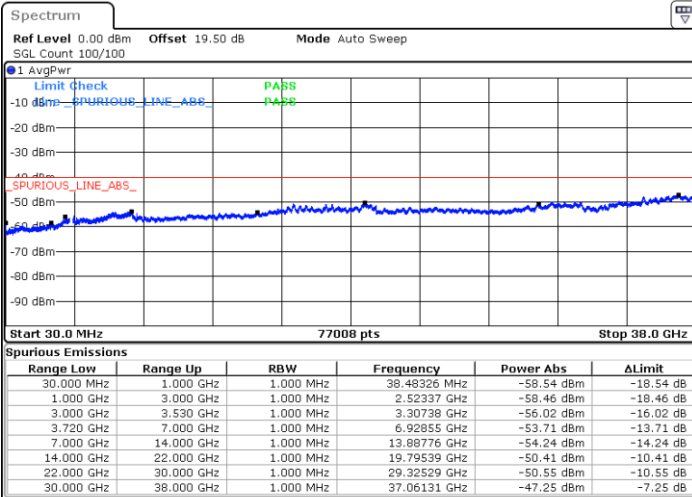

Highest Channel / FullIRB

N/A

Date: 11.NOV.2022 10:36:52

LTE Band 48C / 5MHz+20MHz

64QAM

Lowest Channel / 1RB0 and 1RB99

Lowest Channel / 1RB24 and 1RB0

Date: 10.NOV.2022 16:47:44

Date: 10.NOV.2022 16:40:15

Lowest Channel / FullIRB

N/A

Date: 10.NOV.2022 16:49:14

LTE Band 48C / 5MHz+20MHz

64QAM

Middle Channel / 1RB0 and 1RB99

Middle Channel / 1RB24 and 1RB0

Date: 10.NOV.2022 16:58:20

Date: 11.NOV.2022 08:02:20

Middle Channel / FullIRB

N/A

Date: 10.NOV.2022 16:56:49

LTE Band 48C / 5MHz+20MHz

64QAM

Highest Channel / 1RB0 and 1RB99

Highest Channel / 1RB24 and 1RB0

Date: 10.NOV.2022 17:11:53

Date: 10.NOV.2022 17:10:22

Highest Channel / FullIRB

N/A

Date: 10.NOV.2022 17:19:23

LTE Band 48C / 10MHz+20MHz

64QAM