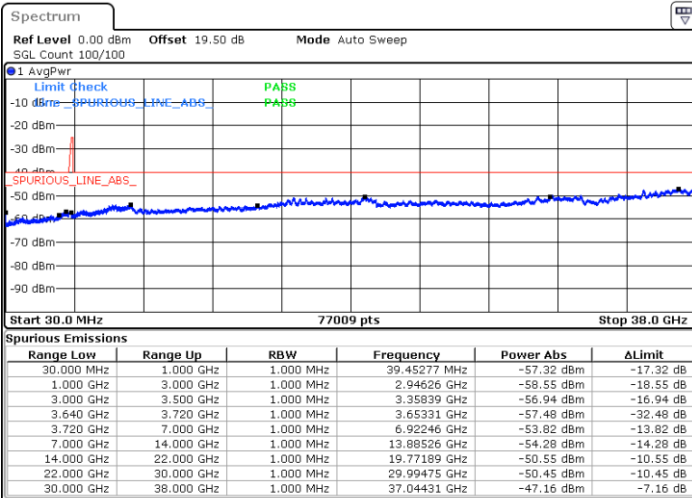

LTE Band 48C / 5MHz+20MHz

16QAM

Highest Channel / 1RB0 and 1RB99

Highest Channel / 1RB24 and 1RB0

Date: 10.NOV.2022 17:13:23

Date: 10.NOV.2022 17:08:52

Highest Channel / FullIRB

N/A

Date: 10.NOV.2022 17:17:53

LTE Band 48C / 10MHz+20MHz

16QAM

Lowest Channel / 1RB0 and 1RB99

Lowest Channel / 1RB49 and 1RB0

Date: 10.NOV.2022 18:07:48

Date: 10.NOV.2022 18:03:18

Lowest Channel / FullRB

N/A

Date: 10.NOV.2022 18:12:21

LTE Band 48C / 10MHz+20MHz

16QAM

Middle Channel / 1RB0 and 1RB99

Middle Channel / 1RB49 and 1RB0

Date: 10.NOV.2022 18:21:26

Date: 11.NOV.2022 08:09:28

Middle Channel / FullIRB

N/A

Date: 10.NOV.2022 18:16:55

LTE Band 48C / 10MHz+20MHz

16QAM

Highest Channel / 1RB0 and 1RB99

Highest Channel / 1RB49 and 1RB0

Date: 10.NOV.2022 18:35:02