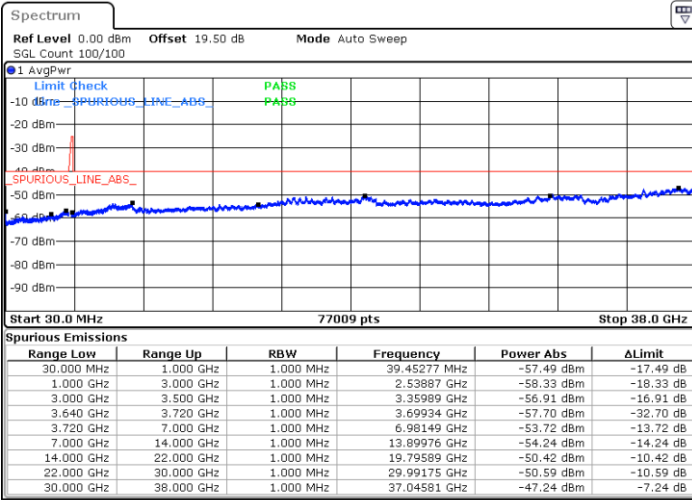

N/A

Date: 11.NOV.2022 10:14:23

LTE Band 48C / 20MHz+20MHz

16QAM

Highest Channel / 1RB0 and 1RB99

Highest Channel / 1RB99 and 1RB0

Date: 11.NOV.2022 10:32:23

Date: 11.NOV.2022 10:27:54

Highest Channel / FullIRB

N/A

Date: 11.NOV.2022 10:36:52

LTE Band 48C / 5MHz+20MHz

64QAM

Lowest Channel / 1RB0 and 1RB99

Lowest Channel / 1RB24 and 1RB0

Date: 10.NOV.2022 16:47:44

Date: 10.NOV.2022 16:40:15

Lowest Channel / FullIRB

N/A

Date: 10.NOV.2022 16:49:14

LTE Band 48C / 5MHz+20MHz

64QAM

Middle Channel / 1RB0 and 1RB99

Middle Channel / 1RB24 and 1RB0

Date: 10.NOV.2022 16:58:20

Date: 11.NOV.2022 08:02:20

Middle Channel / FullIRB

N/A

Date: 10.NOV.2022 16:56:49

LTE Band 48C / 5MHz+20MHz

64QAM

Highest Channel / 1RB0 and 1RB99