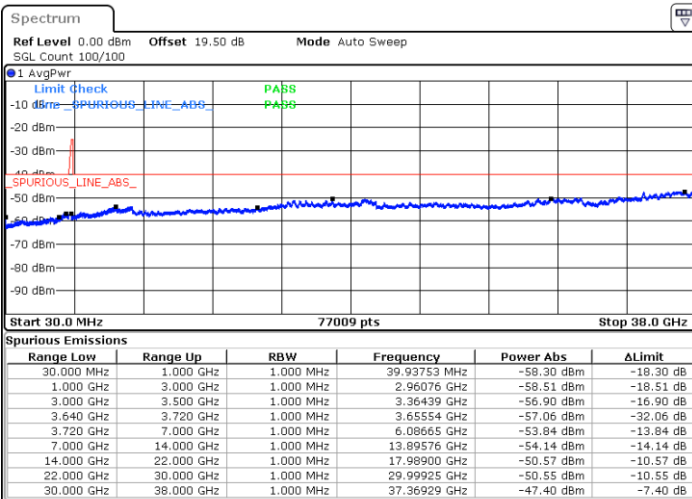

Middle Channel / FullIRB

N/A

Date: 10.NOV.2022 18:16:55

LTE Band 48C / 10MHz+20MHz

16QAM

Highest Channel / 1RB0 and 1RB99

Highest Channel / 1RB49 and 1RB0

Date: 10.NOV.2022 18:35:02

Date: 10.NOV.2022 18:30:31

Highest Channel / FullIRB

N/A

Date: 10.NOV.2022 18:39:33

LTE Band 48C / 15MHz+20MHz

16QAM

Lowest Channel / 1RB0 and 1RB99

Lowest Channel / 1RB74 and 1RB0

Date: 10.NOV.2022 19:29:33

Date: 10.NOV.2022 19:25:01

Lowest Channel / FullIRB

N/A

Date: 10.NOV.2022 19:34:04

LTE Band 48C / 15MHz+20MHz

16QAM

Middle Channel / 1RB0 and 1RB99

Highest Channel / 1RB0 and 1RB99

Highest Channel / 1RB74 and 1RB0

Date: 10.NOV.2022 19:56:48

Date: 10.NOV.2022 19:52:17

Highest Channel / FullIRB

N/A

Date: 10.NOV.2022 20:01:19

LTE Band 48C / 20MHz+5MHz