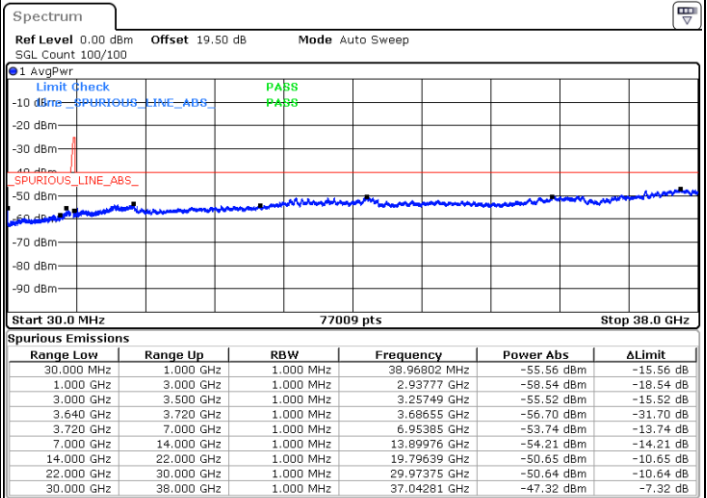

LTE Band 48C / 10MHz+20MHz

64QAM

Highest Channel / 1RB0 and 1RB99

Highest Channel / 1RB49 and 1RB0

Date: 10.NOV.2022 18:33:32

Date: 10.NOV.2022 18:32:02

Highest Channel / FullIRB

N/A

Date: 10.NOV.2022 18:41:04

LTE Band 48C / 15MHz+20MHz

64QAM

Lowest Channel / 1RB0 and 1RB99

Lowest Channel / 1RB74 and 1RB0

Date: 10.NOV.2022 19:31:03

Date: 10.NOV.2022 19:23:31

Lowest Channel / FullIRB