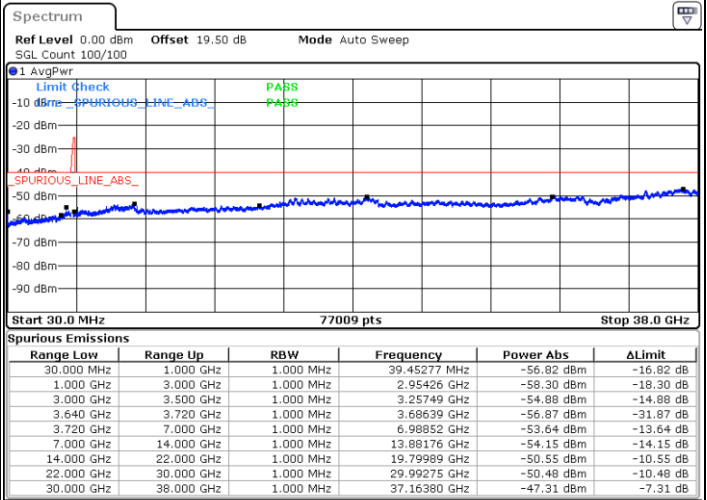

Middle Channel / FullIRB

N/A

Date: 10.NOV.2022 18:16:55

LTE Band 48C / 10MHz+20MHz

16QAM

Highest Channel / 1RB0 and 1RB99

Highest Channel / 1RB49 and 1RB0

Date: 10.NOV.2022 18:35:02

Date: 10.NOV.2022 18:30:31

Highest Channel / FullIRB

N/A

Date: 10.NOV.2022 18:39:33

LTE Band 48C / 15MHz+20MHz

16QAM

Lowest Channel / 1RB0 and 1RB99

Lowest Channel / 1RB74 and 1RB0

Date: 10.NOV.2022 19:29:33

Date: 10.NOV.2022 19:25:01

Lowest Channel / FullIRB

N/A

Date: 10.NOV.2022 19:34:04

LTE Band 48C / 15MHz+20MHz

16QAM

Middle Channel / 1RB0 and 1RB99

Highest Channel / 1RB0 and 1RB99

Highest Channel / 1RB74 and 1RB0

Date: 10.NOV.2022 19:56:48

Date: 10.NOV.2022 19:52:17

Highest Channel / FullIRB

N/A

Date: 10.NOV.2022 20:01:19

LTE Band 48C / 20MHz+5MHz