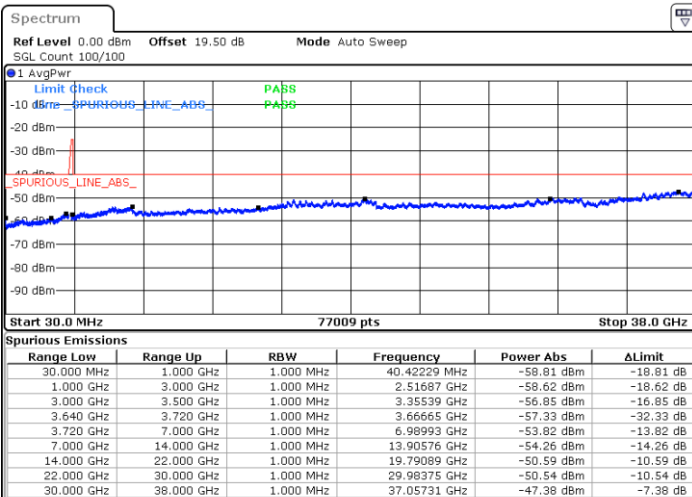

Lowest Channel / FullIRB

N/A

Date: 10.NOV.2022 19:32:35