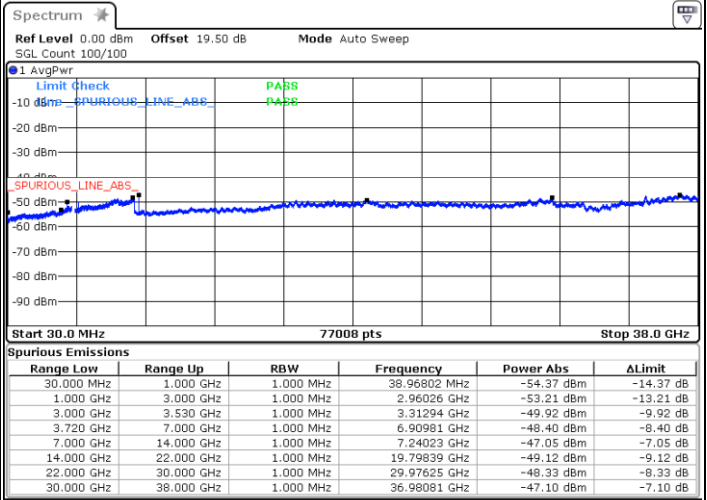

Date: 10.NOV.2022 17:17:53

LTE Band 48C / 10MHz+20MHz

16QAM

Lowest Channel / 1RB0 and 1RB99

Lowest Channel / 1RB49 and 1RB0

Date: 10.NOV.2022 18:07:48

Date: 10.NOV.2022 18:03:18

Lowest Channel / FullRB

N/A

Date: 10.NOV.2022 18:12:21

LTE Band 48C / 10MHz+20MHz

16QAM

Middle Channel / 1RB0 and 1RB99

Middle Channel / 1RB49 and 1RB0

Date: 10.NOV.2022 18:21:26

Date: 11.NOV.2022 08:09:28

Middle Channel / FullIRB

N/A

Date: 10.NOV.2022 18:16:55

LTE Band 48C / 10MHz+20MHz

16QAM

Highest Channel / 1RB0 and 1RB99

Highest Channel / 1RB49 and 1RB0

Date: 10.NOV.2022 18:35:02

Date: 10.NOV.2022 18:30:31

Highest Channel / FullIRB

N/A

Date: 10.NOV.2022 18:39:33

LTE Band 48C / 15MHz+20MHz

16QAM

Lowest Channel / 1RB0 and 1RB99

Lowest Channel / 1RB74 and 1RB0