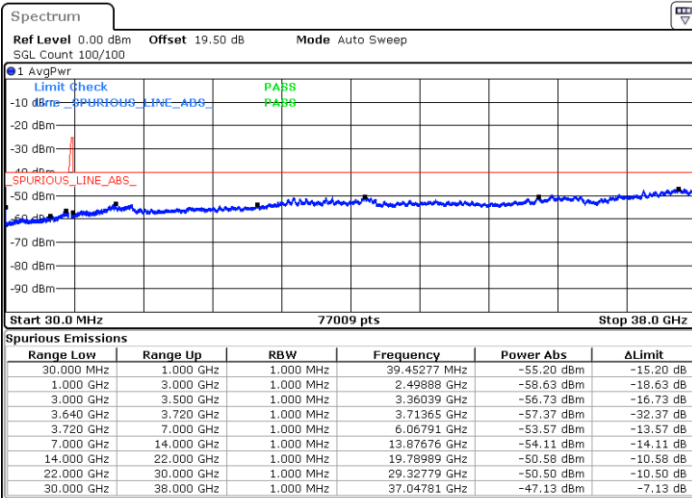

Date: 10.NOV.2022 16:40:15

Lowest Channel / FullIRB

N/A

Date: 10.NOV.2022 16:49:14

LTE Band 48C / 5MHz+20MHz

64QAM

Middle Channel / 1RB0 and 1RB99

Middle Channel / 1RB24 and 1RB0

Date: 10.NOV.2022 16:58:20

Date: 11.NOV.2022 08:02:20

Middle Channel / FullIRB

N/A

Date: 10.NOV.2022 16:56:49

LTE Band 48C / 5MHz+20MHz

64QAM

Highest Channel / 1RB0 and 1RB99

Highest Channel / 1RB24 and 1RB0

Date: 10.NOV.2022 17:11:53

Date: 10.NOV.2022 17:10:22

Highest Channel / FullIRB

N/A

Date: 10.NOV.2022 17:19:23

LTE Band 48C / 10MHz+20MHz

64QAM

Lowest Channel / 1RB0 and 1RB99

Lowest Channel / 1RB49 and 1RB0

Date: 10.NOV.2022 18:09:19

Date: 10.NOV.2022 18:01:48

Lowest Channel / FullIRB

N/A

Date: 10.NOV.2022 18:10:51

LTE Band 48C / 10MHz+20MHz