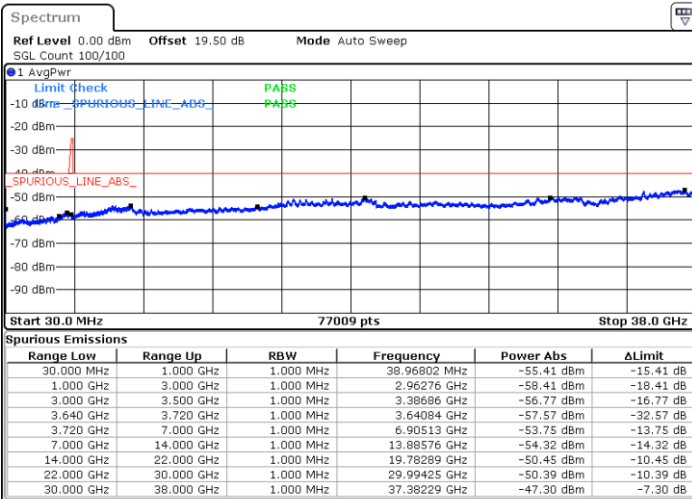

Highest Channel / 1RB0 and 1RB99

Highest Channel / 1RB74 and 1RB0

Date: 10.NOV.2022 19:56:48

Date: 10.NOV.2022 19:52:17

Highest Channel / FullIRB

N/A

Date: 10.NOV.2022 20:01:19

LTE Band 48C / 20MHz+5MHz

16QAM

Lowest Channel / 1RB0 and 1RB24

Lowest Channel / 1RB99 and 1RB0

Date: 10.NOV.2022 17:26:56

Date: 10.NOV.2022 17:22:26

Lowest Channel / FullIRB

N/A

Date: 10.NOV.2022 17:31:28

LTE Band 48C / 20MHz+5MHz

16QAM

Middle Channel / 1RB0 and 1RB24

Middle Channel / 1RB99 and 1RB0

Date: 10.NOV.2022 17:40:32

Date: 11.NOV.2022 08:35:50

Middle Channel / FullIRB

N/A

Date: 10.NOV.2022 17:36:02

LTE Band 48C / 20MHz+5MHz

16QAM

Highest Channel / 1RB0 and 1RB24

Highest Channel / 1RB99 and 1RB0

Date: 10.NOV.2022 17:54:07

Date: 10.NOV.2022 17:49:36

Highest Channel / FullIRB