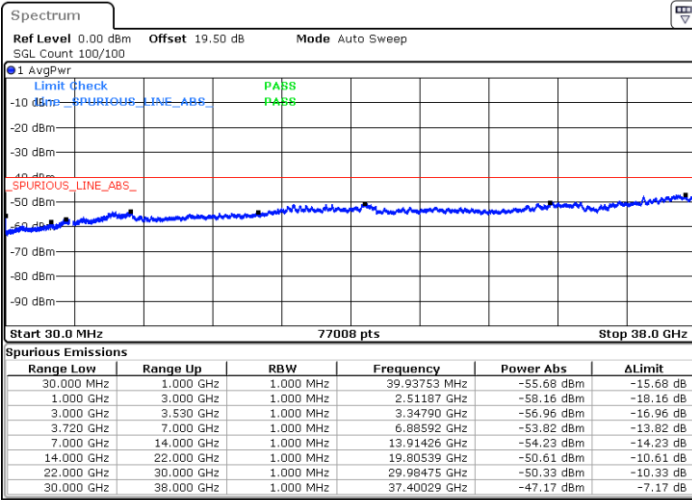

N/A

Date: 10.NOV.2022 17:58:38

LTE Band 48C / 20MHz+10MHz

16QAM

Lowest Channel / 1RB0 and 1RB49

Lowest Channel / 1RB99 and 1RB0

Date: 10.NOV.2022 18:48:39

Date: 10.NOV.2022 18:44:08

Lowest Channel / FullIRB

N/A

Date: 10.NOV.2022 18:53:10

LTE Band 48C / 20MHz+10MHz

16QAM

Middle Channel / 1RB0 and 1RB49

Middle Channel / 1RB99 and 1RB0

Date: 10.NOV.2022 19:02:14

Date: 11.NOV.2022 08:50:48

Middle Channel / FullIRB

N/A

Date: 10.NOV.2022 18:57:44

LTE Band 48C / 20MHz+10MHz

16QAM

Highest Channel / 1RB0 and 1RB49

Highest Channel / 1RB99 and 1RB0

Date: 10.NOV.2022 19:15:50

Date: 10.NOV.2022 19:11:19

Highest Channel / FullIRB

N/A

Date: 10.NOV.2022 19:20:21

LTE Band 48C / 20MHz+15MHz

16QAM

Lowest Channel / 1RB0 and 1RB74