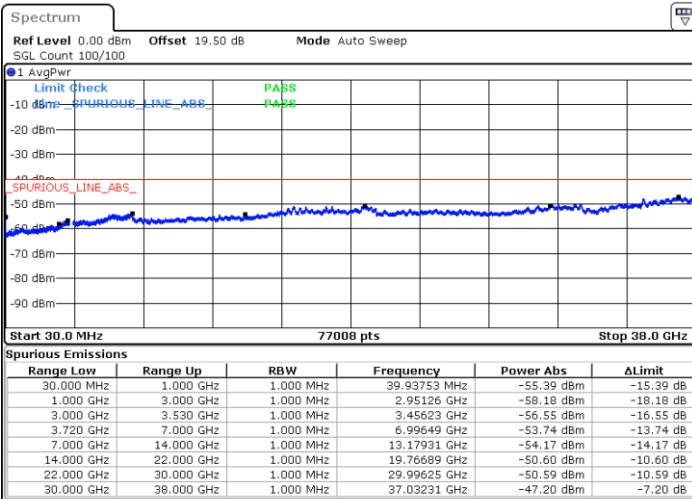

Highest Channel / 1RB0 and 1RB99

Highest Channel / 1RB74 and 1RB0

Date: 10.NOV.2022 19:56:48

Date: 10.NOV.2022 19:52:17

Highest Channel / FullIRB

N/A

Date: 10.NOV.2022 20:01:19

LTE Band 48C / 20MHz+5MHz

16QAM

Lowest Channel / 1RB0 and 1RB24

Lowest Channel / 1RB99 and 1RB0

Date: 10.NOV.2022 17:26:56

Date: 10.NOV.2022 17:22:26

Lowest Channel / FullIRB

N/A

Date: 10.NOV.2022 17:31:28

LTE Band 48C / 20MHz+5MHz

16QAM

Middle Channel / 1RB0 and 1RB24

Middle Channel / 1RB99 and 1RB0

Date: 10.NOV.2022 17:40:32

Date: 11.NOV.2022 08:35:50

Middle Channel / FullIRB

N/A

Date: 10.NOV.2022 17:36:02

LTE Band 48C / 20MHz+5MHz

16QAM

Highest Channel / 1RB0 and 1RB24

Highest Channel / 1RB99 and 1RB0

Date: 10.NOV.2022 17:54:07

Date: 10.NOV.2022 17:49:36

Highest Channel / FullIRB