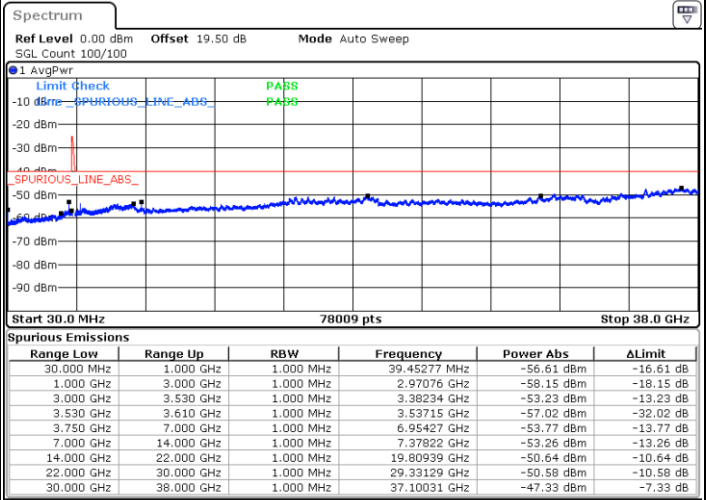

Lowest Channel / FullIRB

N/A

Date: 10.NOV.2022 18:53:10

LTE Band 48C / 20MHz+10MHz

16QAM

Middle Channel / 1RB0 and 1RB49

Middle Channel / 1RB99 and 1RB0

Date: 10.NOV.2022 19:02:14

Date: 11.NOV.2022 08:50:48

Middle Channel / FullIRB

N/A

Date: 10.NOV.2022 18:57:44

LTE Band 48C / 20MHz+10MHz

16QAM

Highest Channel / 1RB0 and 1RB49

Highest Channel / 1RB99 and 1RB0

Date: 10.NOV.2022 19:15:50

Date: 10.NOV.2022 19:11:19

Highest Channel / FullIRB

N/A

Date: 10.NOV.2022 19:20:21

LTE Band 48C / 20MHz+15MHz

16QAM

Lowest Channel / 1RB0 and 1RB74

Lowest Channel / 1RB99 and 1RB0

Date: 10.NOV.2022 20:10:25

Date: 10.NOV.2022 20:05:54

Lowest Channel / FullIRB

N/A

Date: 11.NOV.2022 08:56:05

LTE Band 48C / 20MHz+15MHz

16QAM