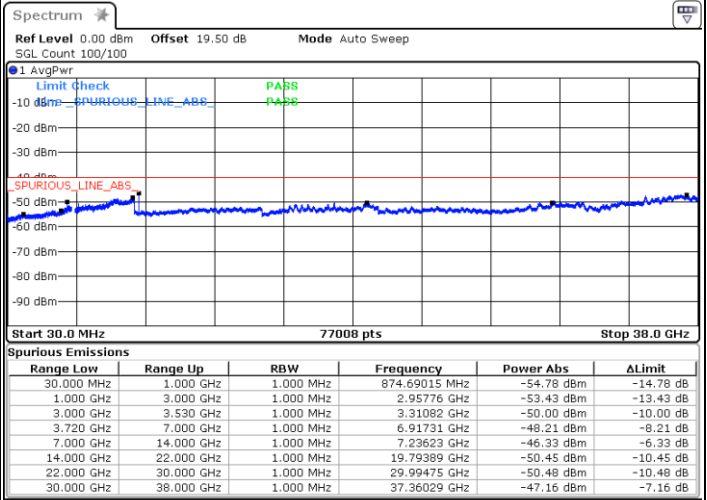

Highest Channel / FullIRB

N/A

Date: 11.NOV.2022 10:36:52

LTE Band 48C / 5MHz+20MHz

64QAM

Lowest Channel / 1RB0 and 1RB99

Lowest Channel / 1RB24 and 1RB0

Date: 10.NOV.2022 16:47:44

Date: 10.NOV.2022 16:40:15

Lowest Channel / FullIRB

N/A

Date: 10.NOV.2022 16:49:14

LTE Band 48C / 5MHz+20MHz

64QAM

Middle Channel / 1RB0 and 1RB99

Middle Channel / 1RB24 and 1RB0

Date: 10.NOV.2022 16:58:20

Date: 11.NOV.2022 08:02:20

Middle Channel / FullIRB

N/A

Date: 10.NOV.2022 16:56:49

LTE Band 48C / 5MHz+20MHz

64QAM

Highest Channel / 1RB0 and 1RB99

Highest Channel / 1RB24 and 1RB0

Date: 10.NOV.2022 17:11:53

Date: 10.NOV.2022 17:10:22

Highest Channel / FullIRB

N/A

Date: 10.NOV.2022 17:19:23

LTE Band 48C / 10MHz+20MHz

64QAM