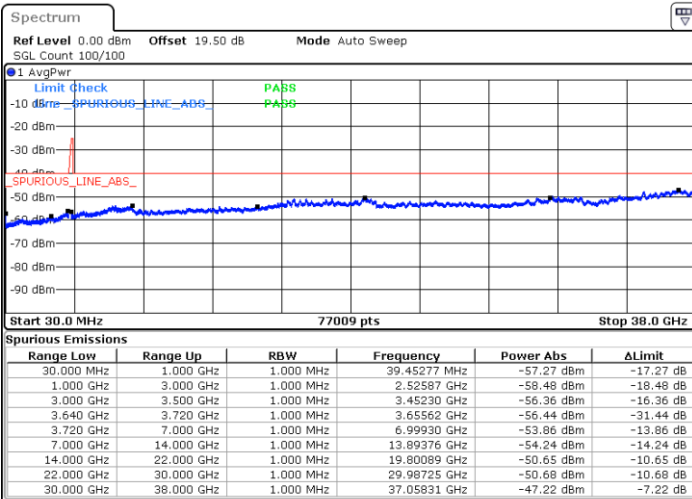

N/A

Date: 11.NOV.2022 10:14:23

LTE Band 48C / 20MHz+20MHz

16QAM

Highest Channel / 1RB0 and 1RB99

Highest Channel / 1RB99 and 1RB0

Date: 11.NOV.2022 10:32:23

Date: 11.NOV.2022 10:27:54

Highest Channel / FullIRB

N/A

Date: 11.NOV.2022 10:36:52

LTE Band 48C / 5MHz+20MHz

64QAM

Lowest Channel / 1RB0 and 1RB99

Lowest Channel / 1RB24 and 1RB0

Date: 10.NOV.2022 16:47:44

Date: 10.NOV.2022 16:40:15

Lowest Channel / FullIRB

N/A

Date: 10.NOV.2022 16:49:14

LTE Band 48C / 5MHz+20MHz

64QAM

Middle Channel / 1RB0 and 1RB99

Middle Channel / 1RB24 and 1RB0

Date: 10.NOV.2022 16:58:20

Date: 11.NOV.2022 08:02:20

Middle Channel / FullIRB

N/A

Date: 10.NOV.2022 16:56:49

LTE Band 48C / 5MHz+20MHz

64QAM

Highest Channel / 1RB0 and 1RB99