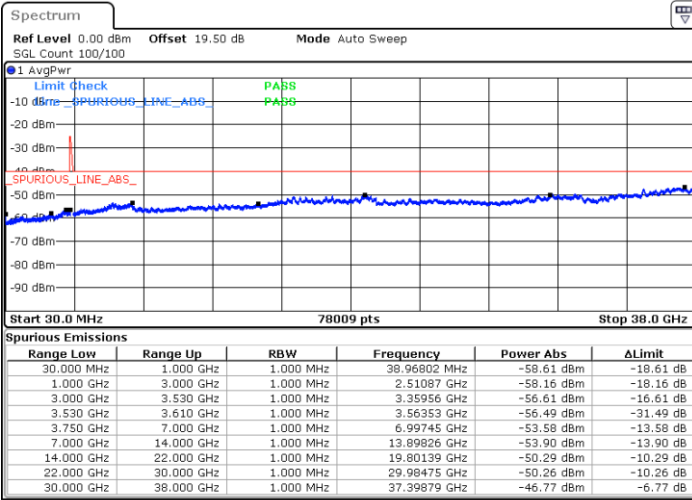

Lowest Channel / 1RB99 and 1RB0

Date: 10.NOV.2022 20:10:25

Date: 10.NOV.2022 20:05:54

Lowest Channel / FullIRB

N/A

Date: 11.NOV.2022 08:56:05

LTE Band 48C / 20MHz+15MHz

16QAM

Middle Channel / 1RB0 and 1RB74

Middle Channel / 1RB99 and 1RB0

Date: 11.NOV.2022 09:05:05

Date: 11.NOV.2022 11:02:25

Middle Channel / FullIRB

N/A

Date: 11.NOV.2022 09:00:37

LTE Band 48C / 20MHz+15MHz

16QAM

Highest Channel / 1RB0 and 1RB74

Highest Channel / 1RB99 and 1RB0

Date: 11.NOV.2022 09:18:32

Date: 11.NOV.2022 09:14:04

Highest Channel / FullIRB

N/A

Date: 11.NOV.2022 09:23:00

LTE Band 48C / 20MHz+20MHz

16QAM

Lowest Channel / 1RB0 and 1RB99

Lowest Channel / 1RB99 and 1RB0

Date: 11.NOV.2022 10:05:21

Date: 11.NOV.2022 10:00:52

Lowest Channel / FullIRB

N/A