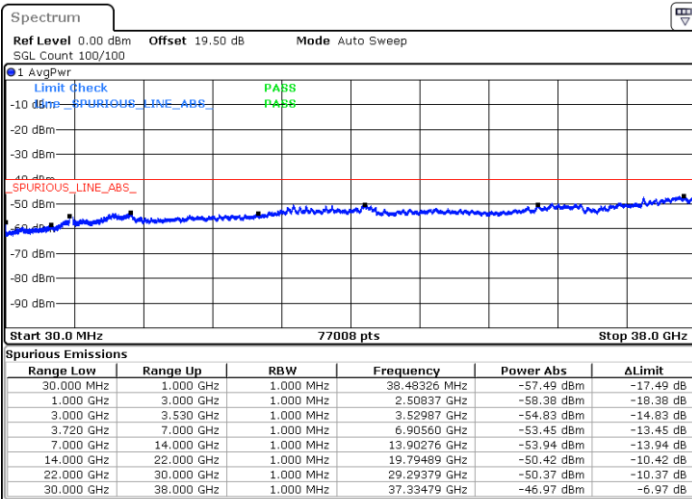

Lowest Channel / 1RB99 and 1RB0

Date: 10.NOV.2022 20:10:25

Date: 10.NOV.2022 20:05:54

Lowest Channel / FullIRB

N/A

Date: 11.NOV.2022 08:56:05

LTE Band 48C / 20MHz+15MHz

16QAM

Middle Channel / 1RB0 and 1RB74

Middle Channel / 1RB99 and 1RB0

Date: 11.NOV.2022 09:05:05

Date: 11.NOV.2022 11:02:25

Middle Channel / FullIRB

N/A

Date: 11.NOV.2022 09:00:37

LTE Band 48C / 20MHz+15MHz

16QAM

Highest Channel / 1RB0 and 1RB74

Highest Channel / 1RB99 and 1RB0

Date: 11.NOV.2022 09:18:32

Date: 11.NOV.2022 09:14:04

Highest Channel / FullIRB

N/A

Date: 11.NOV.2022 09:23:00

LTE Band 48C / 20MHz+20MHz

16QAM

Lowest Channel / 1RB0 and 1RB99

Lowest Channel / 1RB99 and 1RB0

Date: 11.NOV.2022 10:05:21

Date: 11.NOV.2022 10:00:52

Lowest Channel / FullIRB

N/A