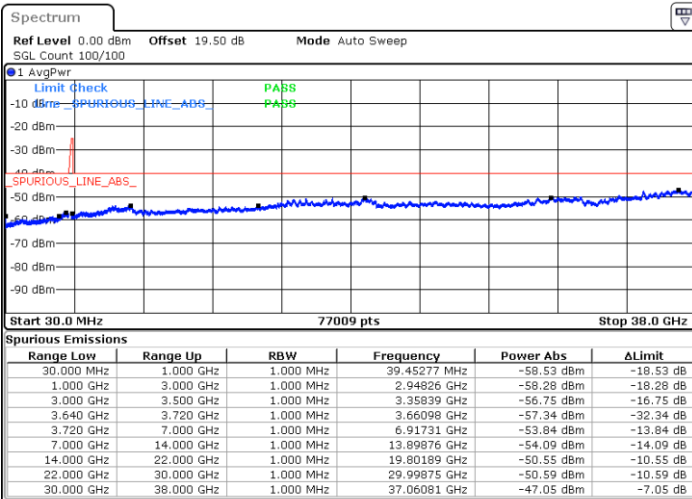

Date: 10.NOV.2022 17:36:02

LTE Band 48C / 20MHz+5MHz

16QAM

Highest Channel / 1RB0 and 1RB24

Highest Channel / 1RB99 and 1RB0

Date: 10.NOV.2022 17:54:07

Date: 10.NOV.2022 17:49:36

Highest Channel / FullIRB

N/A

Date: 10.NOV.2022 17:58:38

LTE Band 48C / 20MHz+10MHz

16QAM

Lowest Channel / 1RB0 and 1RB49

Lowest Channel / 1RB99 and 1RB0

Date: 10.NOV.2022 18:48:39

Date: 10.NOV.2022 18:44:08

Lowest Channel / FullIRB

N/A

Date: 10.NOV.2022 18:53:10

LTE Band 48C / 20MHz+10MHz

16QAM

Middle Channel / 1RB0 and 1RB49

Middle Channel / 1RB99 and 1RB0

Date: 10.NOV.2022 19:02:14

Date: 11.NOV.2022 08:50:48

Middle Channel / FullIRB

N/A

Date: 10.NOV.2022 18:57:44

LTE Band 48C / 20MHz+10MHz

16QAM

Highest Channel / 1RB0 and 1RB49

Highest Channel / 1RB99 and 1RB0