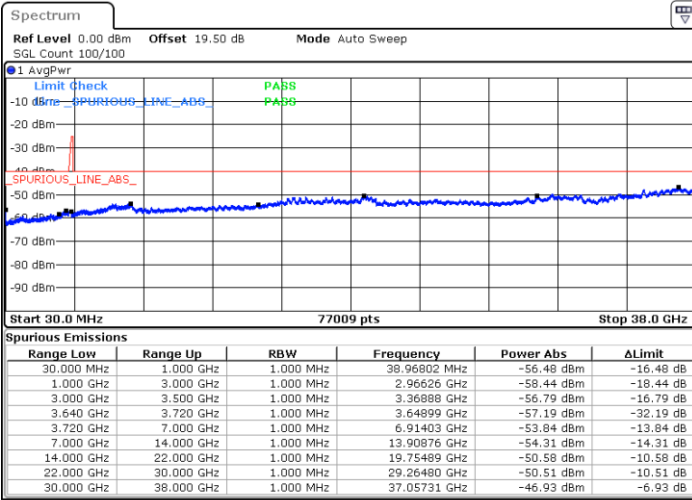

Date: 11.NOV.2022 08:50:48

Middle Channel / FullIRB

N/A

Date: 10.NOV.2022 18:57:44

LTE Band 48C / 20MHz+10MHz

16QAM

Highest Channel / 1RB0 and 1RB49

Highest Channel / 1RB99 and 1RB0

Date: 10.NOV.2022 19:15:50

Date: 10.NOV.2022 19:11:19

Highest Channel / FullIRB

N/A

Date: 10.NOV.2022 19:20:21

LTE Band 48C / 20MHz+15MHz

16QAM

Lowest Channel / 1RB0 and 1RB74

Lowest Channel / 1RB99 and 1RB0

Date: 10.NOV.2022 20:10:25

Date: 10.NOV.2022 20:05:54

Lowest Channel / FullIRB

N/A

Date: 11.NOV.2022 08:56:05

LTE Band 48C / 20MHz+15MHz

16QAM

Middle Channel / 1RB0 and 1RB74

Middle Channel / 1RB99 and 1RB0

Date: 11.NOV.2022 09:05:05

Date: 11.NOV.2022 11:02:25

Middle Channel / FullIRB

N/A

Date: 11.NOV.2022 09:00:37

LTE Band 48C / 20MHz+15MHz