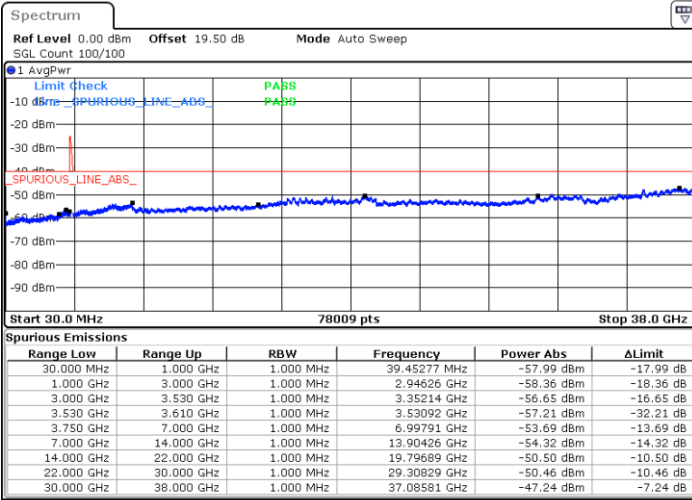

N/A

Date: 10.NOV.2022 18:12:21

LTE Band 48C / 10MHz+20MHz

16QAM

Middle Channel / 1RB0 and 1RB99

Middle Channel / 1RB49 and 1RB0

Date: 10.NOV.2022 18:21:26

Date: 11.NOV.2022 08:09:28

Middle Channel / FullIRB

N/A

Date: 10.NOV.2022 18:16:55

LTE Band 48C / 10MHz+20MHz

16QAM

Highest Channel / 1RB0 and 1RB99

Highest Channel / 1RB49 and 1RB0

Date: 10.NOV.2022 18:35:02

Date: 10.NOV.2022 18:30:31

Highest Channel / FullIRB

N/A

Date: 10.NOV.2022 18:39:33

LTE Band 48C / 15MHz+20MHz

16QAM

Lowest Channel / 1RB0 and 1RB99

Lowest Channel / 1RB74 and 1RB0

Date: 10.NOV.2022 19:29:33

Date: 10.NOV.2022 19:25:01

Lowest Channel / FullIRB

N/A

Date: 10.NOV.2022 19:34:04

LTE Band 48C / 15MHz+20MHz

16QAM

Middle Channel / 1RB0 and 1RB99