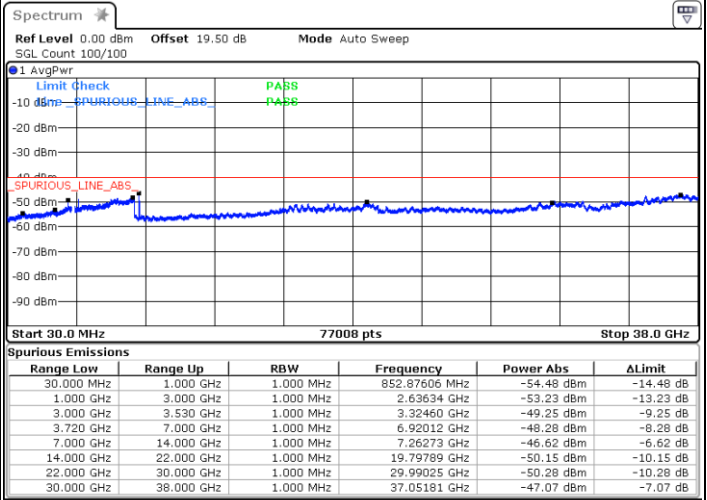

Highest Channel / 1RB0 and 1RB99

Highest Channel / 1RB74 and 1RB0

Date: 10.NOV.2022 19:56:48

Date: 10.NOV.2022 19:52:17

Highest Channel / FullIRB

N/A

Date: 10.NOV.2022 20:01:19

LTE Band 48C / 20MHz+5MHz

LTE Band 48C / 20MHz+5MHz

16QAM

Middle Channel / 1RB0 and 1RB24

Middle Channel / 1RB99 and 1RB0

Date: 10.NOV.2022 17:40:32

Date: 11.NOV.2022 08:35:50

Middle Channel / FullIRB

N/A

Date: 10.NOV.2022 17:36:02

LTE Band 48C / 20MHz+5MHz

16QAM

Highest Channel / 1RB0 and 1RB24

Highest Channel / 1RB99 and 1RB0

Date: 10.NOV.2022 17:54:07

Date: 10.NOV.2022 17:49:36

Highest Channel / FullIRB

N/A

Date: 10.NOV.2022 17:58:38

LTE Band 48C / 20MHz+10MHz

16QAM

Lowest Channel / 1RB0 and 1RB49

Lowest Channel / 1RB99 and 1RB0

Date: 10.NOV.2022 18:48:39

Date: 10.NOV.2022 18:44:08