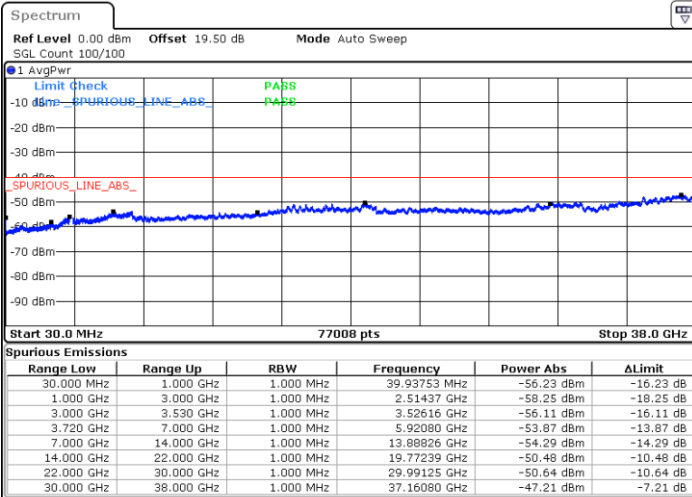

Highest Channel / 1RB24 and 1RB0

Date: 10.NOV.2022 17:11:53

Date: 10.NOV.2022 17:10:22

Highest Channel / FullIRB

N/A

Date: 10.NOV.2022 17:19:23

LTE Band 48C / 10MHz+20MHz

64QAM

Lowest Channel / 1RB0 and 1RB99

Lowest Channel / 1RB49 and 1RB0

Date: 10.NOV.2022 18:09:19

Date: 10.NOV.2022 18:01:48

Lowest Channel / FullIRB

N/A

Date: 10.NOV.2022 18:10:51

LTE Band 48C / 10MHz+20MHz

64QAM

Middle Channel / 1RB0 and 1RB99

Middle Channel / 1RB49 and 1RB0

Date: 10.NOV.2022 18:19:56

Date: 10.NOV.2022 18:27:27

Middle Channel / FullIRB

N/A

Date: 10.NOV.2022 18:18:25

LTE Band 48C / 10MHz+20MHz

64QAM

Highest Channel / 1RB0 and 1RB99

Highest Channel / 1RB49 and 1RB0

Date: 10.NOV.2022 18:33:32

Date: 10.NOV.2022 18:32:02

Highest Channel / FullIRB

N/A