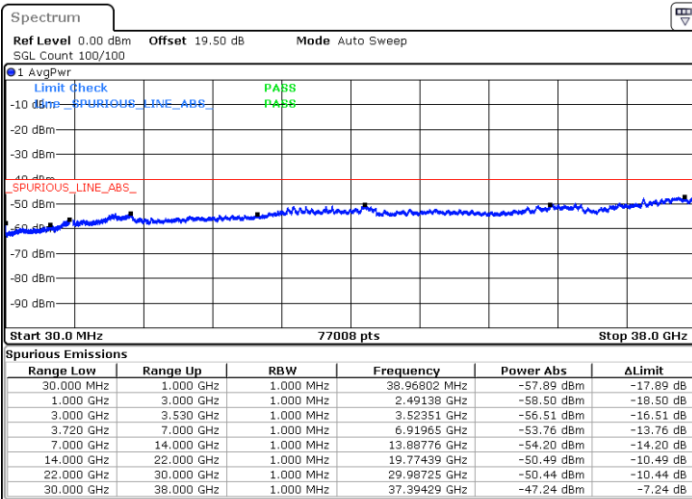

N/A

Date: 10.NOV.2022 17:58:38

LTE Band 48C / 20MHz+10MHz

16QAM

Lowest Channel / 1RB0 and 1RB49

Lowest Channel / 1RB99 and 1RB0

Date: 10.NOV.2022 18:48:39

Date: 10.NOV.2022 18:44:08

Lowest Channel / FullIRB

N/A

Date: 10.NOV.2022 18:53:10

LTE Band 48C / 20MHz+10MHz

16QAM

Middle Channel / 1RB0 and 1RB49

Middle Channel / 1RB99 and 1RB0

Date: 10.NOV.2022 19:02:14

Date: 11.NOV.2022 08:50:48

Middle Channel / FullIRB

N/A

Date: 10.NOV.2022 18:57:44

LTE Band 48C / 20MHz+10MHz

16QAM

Highest Channel / 1RB0 and 1RB49

Highest Channel / 1RB99 and 1RB0

Date: 10.NOV.2022 19:15:50

Date: 10.NOV.2022 19:11:19

Highest Channel / FullIRB

N/A

Date: 10.NOV.2022 19:20:21

LTE Band 48C / 20MHz+15MHz

16QAM

Lowest Channel / 1RB0 and 1RB74