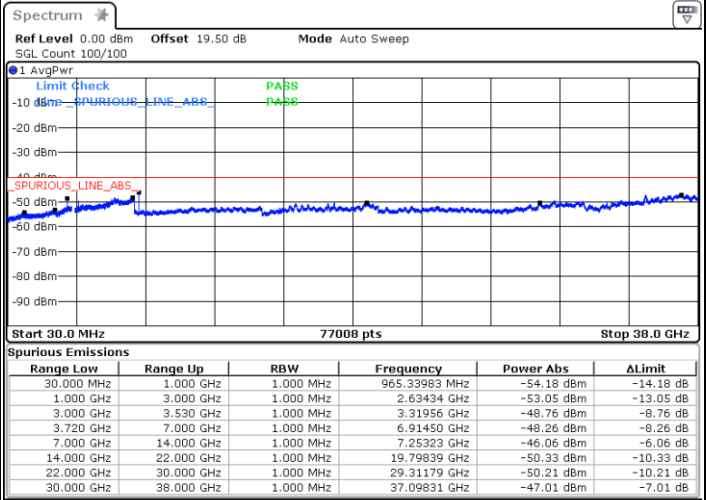

Date: 10.NOV.2022 19:15:50

Date: 10.NOV.2022 19:11:19

Highest Channel / FullIRB

N/A

Date: 10.NOV.2022 19:20:21

LTE Band 48C / 20MHz+15MHz

16QAM

Lowest Channel / 1RB0 and 1RB74

Lowest Channel / 1RB99 and 1RB0

Date: 10.NOV.2022 20:10:25

Date: 10.NOV.2022 20:05:54

Lowest Channel / FullIRB

N/A

Date: 11.NOV.2022 08:56:05

LTE Band 48C / 20MHz+15MHz

16QAM

Middle Channel / 1RB0 and 1RB74

Middle Channel / 1RB99 and 1RB0

Date: 11.NOV.2022 09:05:05

Date: 11.NOV.2022 11:02:25

Middle Channel / FullIRB

N/A

Date: 11.NOV.2022 09:00:37

LTE Band 48C / 20MHz+15MHz