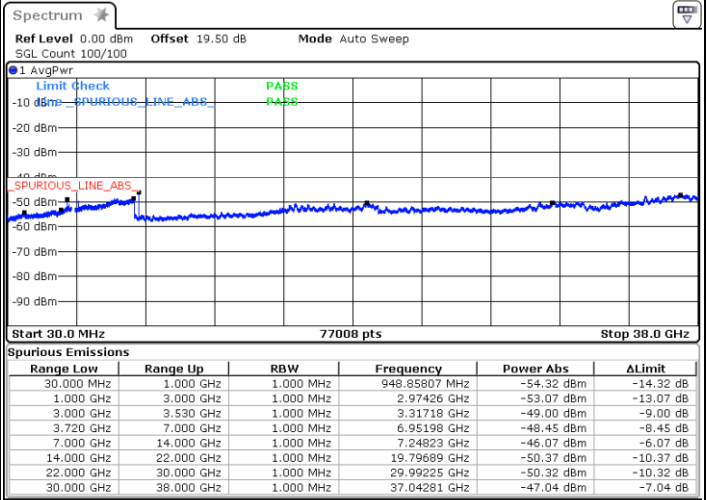

LTE Band 48C / 20MHz+20MHz

16QAM

Lowest Channel / 1RB0 and 1RB99

Lowest Channel / 1RB99 and 1RB0

Date: 11.NOV.2022 10:05:21

Date: 11.NOV.2022 10:00:52

Lowest Channel / FullIRB

N/A

Date: 11.NOV.2022 10:09:50

LTE Band 48C / 20MHz+20MHz

16QAM

MiddleChannel / 1RB0 and 1RB99

Middle Channel / 1RB99 and 1RB0

Date: 11.NOV.2022 10:18:52

Date: 11.NOV.2022 10:50:29

Middle Channel / FullIRB

N/A

Date: 11.NOV.2022 10:14:23

LTE Band 48C / 20MHz+20MHz

16QAM

Highest Channel / 1RB0 and 1RB99

Highest Channel / 1RB99 and 1RB0

Date: 11.NOV.2022 10:32:23

Date: 11.NOV.2022 10:27:54

Highest Channel / FullIRB

N/A

Date: 11.NOV.2022 10:36:52

LTE Band 48C / 5MHz+20MHz

64QAM

Lowest Channel / 1RB0 and 1RB99

Lowest Channel / 1RB24 and 1RB0

Date: 10.NOV.2022 16:47:44