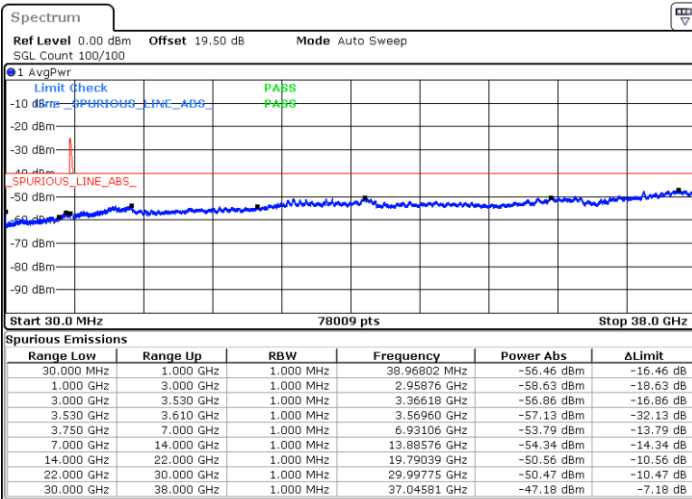

Lowest Channel / 1RB0 and 1RB99

Lowest Channel / 1RB49 and 1RB0

Date: 10.NOV.2022 18:09:19

Date: 10.NOV.2022 18:01:48

Lowest Channel / FullIRB

N/A

Date: 10.NOV.2022 18:10:51

LTE Band 48C / 10MHz+20MHz

LTE Band 48C / 10MHz+20MHz

64QAM

Highest Channel / 1RB0 and 1RB99

Highest Channel / 1RB49 and 1RB0

Date: 10.NOV.2022 18:33:32

Date: 10.NOV.2022 18:32:02

Highest Channel / FullIRB

N/A

Date: 10.NOV.2022 18:41:04

LTE Band 48C / 15MHz+20MHz

64QAM

Lowest Channel / 1RB0 and 1RB99

Lowest Channel / 1RB74 and 1RB0

Date: 10.NOV.2022 19:31:03

Date: 10.NOV.2022 19:23:31

Lowest Channel / FullIRB