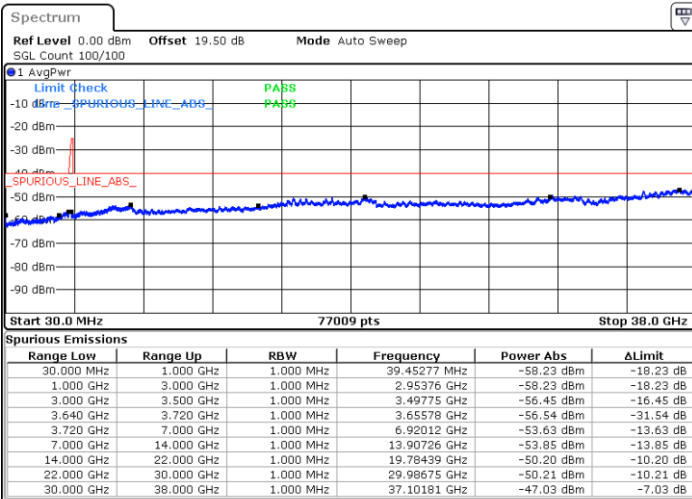

16QAM

Highest Channel / 1RB0 and 1RB74

Highest Channel / 1RB99 and 1RB0

Date: 11.NOV.2022 09:18:32

Date: 11.NOV.2022 09:14:04

Highest Channel / FullIRB

N/A

Date: 11.NOV.2022 09:23:00

LTE Band 48C / 20MHz+20MHz

16QAM

Lowest Channel / 1RB0 and 1RB99

Lowest Channel / 1RB99 and 1RB0

Date: 11.NOV.2022 10:05:21

Date: 11.NOV.2022 10:00:52

Lowest Channel / FullIRB

N/A

Date: 11.NOV.2022 10:09:50

LTE Band 48C / 20MHz+20MHz

16QAM

MiddleChannel / 1RB0 and 1RB99

Middle Channel / 1RB99 and 1RB0

Date: 11.NOV.2022 10:18:52

Date: 11.NOV.2022 10:50:29

Middle Channel / FullIRB

N/A

Date: 11.NOV.2022 10:14:23

LTE Band 48C / 20MHz+20MHz

16QAM

Highest Channel / 1RB0 and 1RB99

Highest Channel / 1RB99 and 1RB0

Date: 11.NOV.2022 10:32:23

Date: 11.NOV.2022 10:27:54