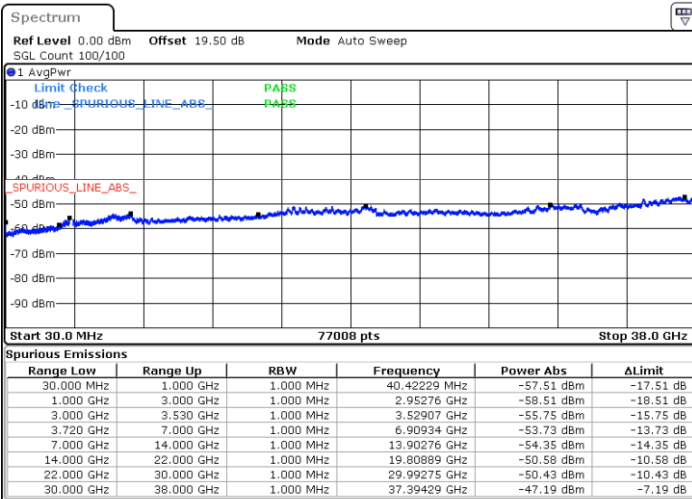

Date: 10.NOV.2022 17:17:53

LTE Band 48C / 10MHz+20MHz

16QAM

Lowest Channel / 1RB0 and 1RB99

Lowest Channel / 1RB49 and 1RB0

Date: 10.NOV.2022 18:07:48

Date: 10.NOV.2022 18:03:18

Lowest Channel / FullRB

N/A

Date: 10.NOV.2022 18:12:21

LTE Band 48C / 10MHz+20MHz

16QAM

Middle Channel / 1RB0 and 1RB99

Middle Channel / 1RB49 and 1RB0

Date: 10.NOV.2022 18:21:26

Date: 11.NOV.2022 08:09:28

Middle Channel / FullIRB

N/A

Date: 10.NOV.2022 18:16:55

LTE Band 48C / 10MHz+20MHz

16QAM

Highest Channel / 1RB0 and 1RB99

Highest Channel / 1RB49 and 1RB0

Date: 10.NOV.2022 18:35:02

Date: 10.NOV.2022 18:30:31

Highest Channel / FullIRB

N/A

Date: 10.NOV.2022 18:39:33

LTE Band 48C / 15MHz+20MHz

16QAM

Lowest Channel / 1RB0 and 1RB99

Lowest Channel / 1RB74 and 1RB0