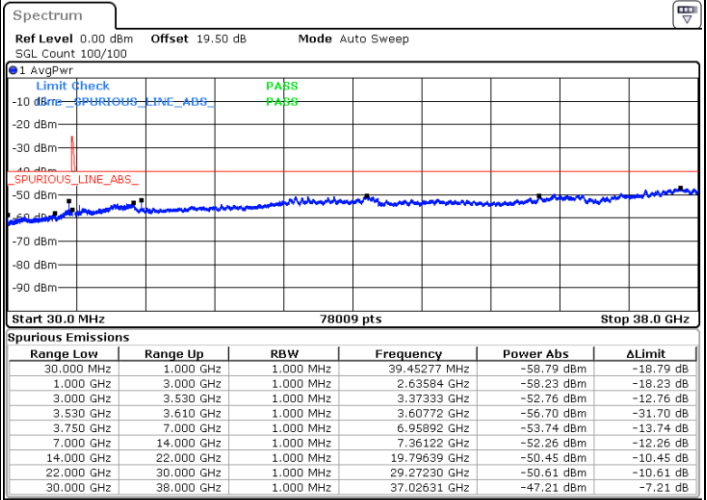

LTE Band 48C / 5MHz+20MHz

16QAM

Highest Channel / 1RB0 and 1RB99

Highest Channel / 1RB24 and 1RB0

Date: 10.NOV.2022 17:13:23

Date: 10.NOV.2022 17:08:52

Highest Channel / FullIRB

N/A

Date: 10.NOV.2022 17:17:53

LTE Band 48C / 10MHz+20MHz

16QAM

Lowest Channel / 1RB0 and 1RB99

Lowest Channel / 1RB49 and 1RB0

Date: 10.NOV.2022 18:07:48

Date: 10.NOV.2022 18:03:18

Lowest Channel / FullRB