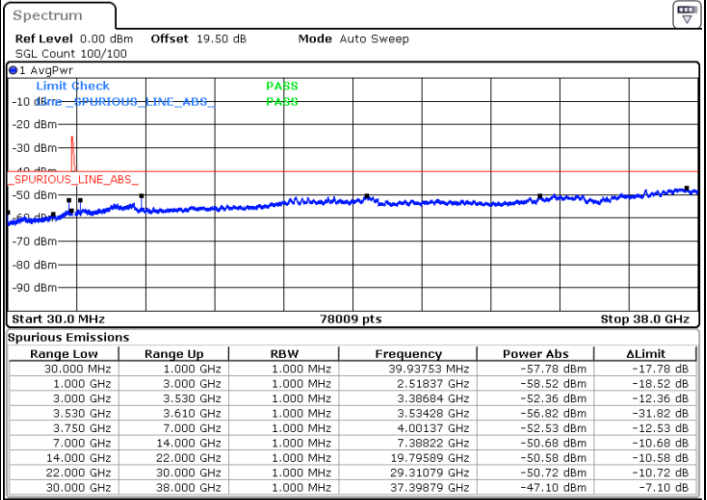

LTE Band 48C / 20MHz+5MHz

16QAM

Middle Channel / 1RB0 and 1RB24

Middle Channel / 1RB99 and 1RB0

Date: 10.NOV.2022 17:40:32

Date: 11.NOV.2022 08:35:50

Middle Channel / FullIRB

N/A

Date: 10.NOV.2022 17:36:02

LTE Band 48C / 20MHz+5MHz

16QAM

Highest Channel / 1RB0 and 1RB24

Highest Channel / 1RB99 and 1RB0

Date: 10.NOV.2022 17:54:07

Date: 10.NOV.2022 17:49:36

Highest Channel / FullIRB

N/A

Date: 10.NOV.2022 17:58:38

LTE Band 48C / 20MHz+10MHz

16QAM

Lowest Channel / 1RB0 and 1RB49

Lowest Channel / 1RB99 and 1RB0

Date: 10.NOV.2022 18:48:39

Date: 10.NOV.2022 18:44:08

Lowest Channel / FullIRB

N/A

Date: 10.NOV.2022 18:53:10

LTE Band 48C / 20MHz+10MHz

16QAM

Middle Channel / 1RB0 and 1RB49

Middle Channel / 1RB99 and 1RB0

Date: 10.NOV.2022 19:02:14