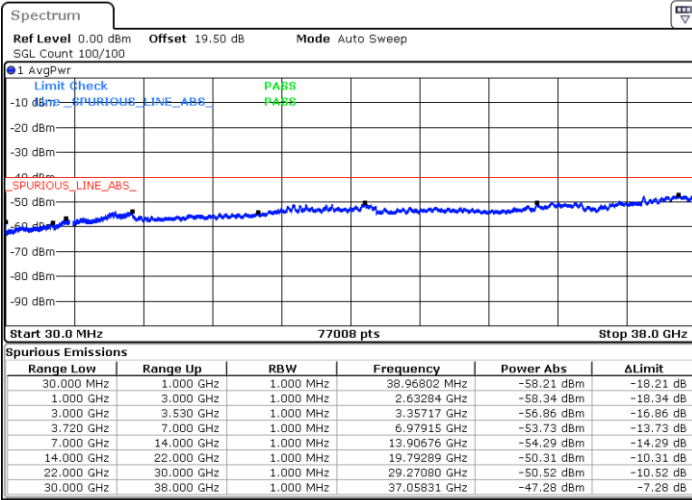

Date: 10.NOV.2022 18:30:31

Highest Channel / FullIRB

N/A

Date: 10.NOV.2022 18:39:33

LTE Band 48C / 15MHz+20MHz

16QAM

Lowest Channel / 1RB0 and 1RB99

Lowest Channel / 1RB74 and 1RB0

Date: 10.NOV.2022 19:29:33

Date: 10.NOV.2022 19:25:01

Lowest Channel / FullIRB

N/A

Date: 10.NOV.2022 19:34:04

LTE Band 48C / 15MHz+20MHz

16QAM

Middle Channel / 1RB0 and 1RB99

Middle Channel / 1RB74 and 1RB0

Date: 10.NOV.2022 19:43:11

Date: 11.NOV.2022 08:29:44

Middle Channel / FullIRB

N/A

Date: 10.NOV.2022 19:38:39

LTE Band 48C / 15MHz+20MHz

16QAM

Highest Channel / 1RB0 and 1RB99

Highest Channel / 1RB74 and 1RB0

Date: 10.NOV.2022 19:56:48

Date: 10.NOV.2022 19:52:17

Highest Channel / FullIRB

N/A

Date: 10.NOV.2022 20:01:19

LTE Band 48C / 20MHz+5MHz