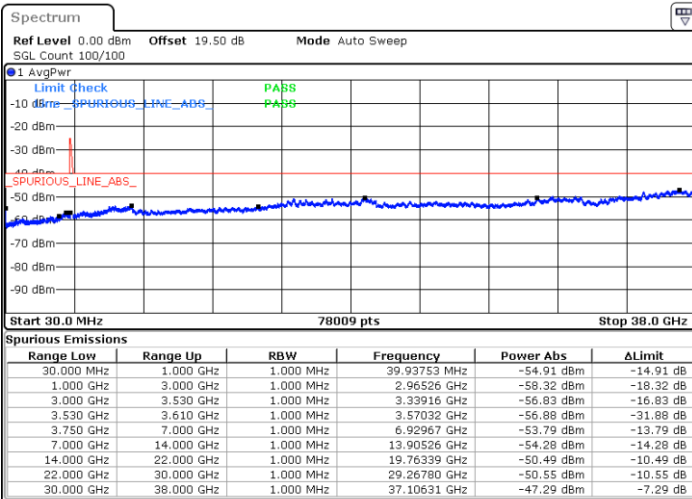

N/A

Date: 10.NOV.2022 18:12:21

LTE Band 48C / 10MHz+20MHz

16QAM

Middle Channel / 1RB0 and 1RB99

Middle Channel / 1RB49 and 1RB0

Date: 10.NOV.2022 18:21:26

Date: 11.NOV.2022 08:09:28

Middle Channel / FullIRB

N/A

Date: 10.NOV.2022 18:16:55

LTE Band 48C / 10MHz+20MHz

16QAM

Highest Channel / 1RB0 and 1RB99

Highest Channel / 1RB49 and 1RB0

Date: 10.NOV.2022 18:35:02

Date: 10.NOV.2022 18:30:31

Highest Channel / FullIRB

N/A

Date: 10.NOV.2022 18:39:33

LTE Band 48C / 15MHz+20MHz

16QAM

Lowest Channel / 1RB0 and 1RB99

Lowest Channel / 1RB74 and 1RB0

Date: 10.NOV.2022 19:29:33

Date: 10.NOV.2022 19:25:01

Lowest Channel / FullIRB

N/A

Date: 10.NOV.2022 19:34:04

LTE Band 48C / 15MHz+20MHz

16QAM

Middle Channel / 1RB0 and 1RB99