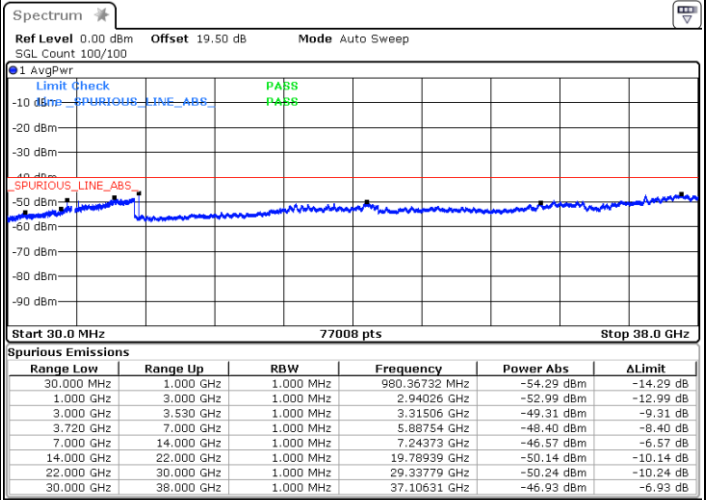

Date: 10.NOV.2022 18:30:31

Highest Channel / FullIRB

N/A

Date: 10.NOV.2022 18:39:33

LTE Band 48C / 15MHz+20MHz

16QAM

Lowest Channel / 1RB0 and 1RB99

Lowest Channel / 1RB74 and 1RB0

Date: 10.NOV.2022 19:29:33

Date: 10.NOV.2022 19:25:01

Lowest Channel / FullIRB

N/A

Date: 10.NOV.2022 19:34:04

LTE Band 48C / 15MHz+20MHz

16QAM

Middle Channel / 1RB0 and 1RB99

Middle Channel / 1RB74 and 1RB0

Date: 10.NOV.2022 19:43:11

Date: 11.NOV.2022 08:29:44

Middle Channel / FullIRB

N/A

Date: 10.NOV.2022 19:38:39

LTE Band 48C / 15MHz+20MHz

16QAM

Highest Channel / 1RB0 and 1RB99

Highest Channel / 1RB74 and 1RB0

Date: 10.NOV.2022 19:56:48

Date: 10.NOV.2022 19:52:17

Highest Channel / FullIRB

N/A

Date: 10.NOV.2022 20:01:19

LTE Band 48C / 20MHz+5MHz