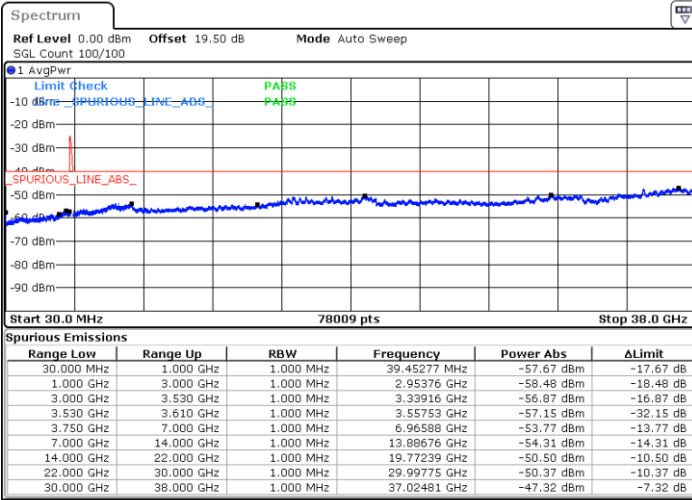

LTE Band 48C / 20MHz+5MHz

16QAM

Middle Channel / 1RB0 and 1RB24

Middle Channel / 1RB99 and 1RB0

Date: 10.NOV.2022 17:40:32

Date: 11.NOV.2022 08:35:50

Middle Channel / FullIRB

N/A

Date: 10.NOV.2022 17:36:02

LTE Band 48C / 20MHz+5MHz

16QAM

Highest Channel / 1RB0 and 1RB24

Highest Channel / 1RB99 and 1RB0

Date: 10.NOV.2022 17:54:07

Date: 10.NOV.2022 17:49:36

Highest Channel / FullIRB

N/A

Date: 10.NOV.2022 17:58:38

LTE Band 48C / 20MHz+10MHz

16QAM

Lowest Channel / 1RB0 and 1RB49

Lowest Channel / 1RB99 and 1RB0

Date: 10.NOV.2022 18:48:39

Date: 10.NOV.2022 18:44:08

Lowest Channel / FullIRB

N/A

Date: 10.NOV.2022 18:53:10

LTE Band 48C / 20MHz+10MHz

16QAM

Middle Channel / 1RB0 and 1RB49

Middle Channel / 1RB99 and 1RB0

Date: 10.NOV.2022 19:02:14