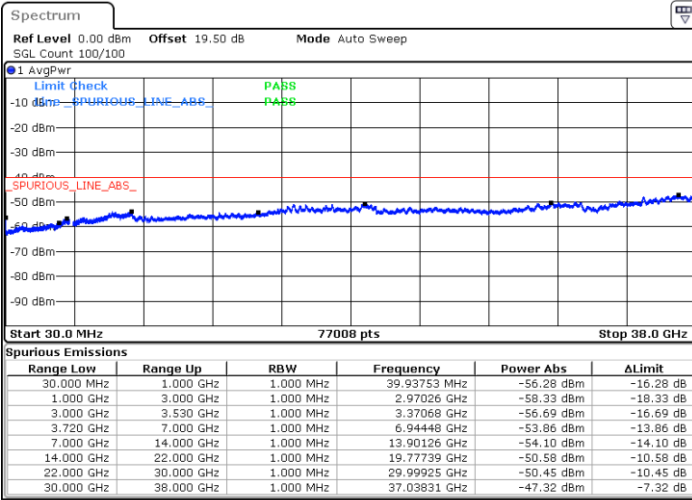

Date: 10.NOV.2022 17:17:53

LTE Band 48C / 10MHz+20MHz

16QAM

Lowest Channel / 1RB0 and 1RB99

Lowest Channel / 1RB49 and 1RB0

Date: 10.NOV.2022 18:07:48

Date: 10.NOV.2022 18:03:18

Lowest Channel / FullRB

N/A

Date: 10.NOV.2022 18:12:21

LTE Band 48C / 10MHz+20MHz

16QAM

Middle Channel / 1RB0 and 1RB99

Middle Channel / 1RB49 and 1RB0

Date: 10.NOV.2022 18:21:26

Date: 11.NOV.2022 08:09:28

Middle Channel / FullIRB

N/A

Date: 10.NOV.2022 18:16:55

LTE Band 48C / 10MHz+20MHz

16QAM

Highest Channel / 1RB0 and 1RB99

Highest Channel / 1RB49 and 1RB0

Date: 10.NOV.2022 18:35:02

Date: 10.NOV.2022 18:30:31

Highest Channel / FullIRB

N/A

Date: 10.NOV.2022 18:39:33

LTE Band 48C / 15MHz+20MHz

16QAM

Lowest Channel / 1RB0 and 1RB99

Lowest Channel / 1RB74 and 1RB0