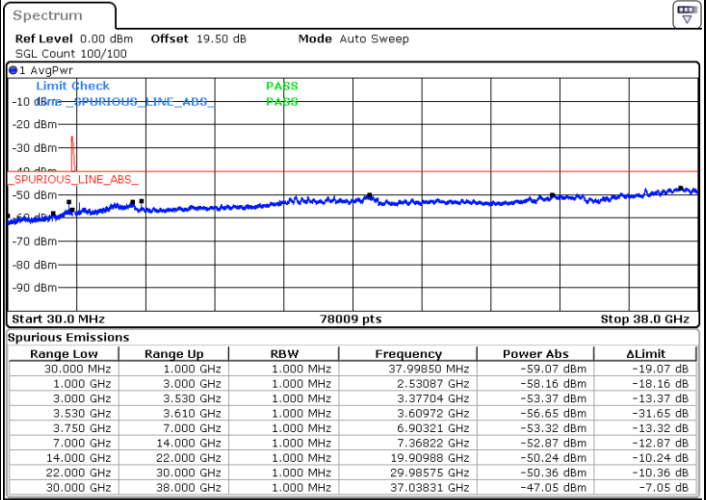

Lowest Channel / 1RB99 and 1RB0

Date: 10.NOV.2022 20:10:25

Date: 10.NOV.2022 20:05:54

Lowest Channel / FullIRB

N/A

Date: 11.NOV.2022 08:56:05

LTE Band 48C / 20MHz+15MHz

16QAM

Middle Channel / 1RB0 and 1RB74

Middle Channel / 1RB99 and 1RB0

Date: 11.NOV.2022 09:05:05

Date: 11.NOV.2022 11:02:25

Middle Channel / FullIRB

N/A

Date: 11.NOV.2022 09:00:37

LTE Band 48C / 20MHz+15MHz

16QAM

Highest Channel / 1RB0 and 1RB74

Highest Channel / 1RB99 and 1RB0

Date: 11.NOV.2022 09:18:32

Date: 11.NOV.2022 09:14:04

Highest Channel / FullIRB

N/A

Date: 11.NOV.2022 09:23:00

LTE Band 48C / 20MHz+20MHz

16QAM

Lowest Channel / 1RB0 and 1RB99

Lowest Channel / 1RB99 and 1RB0

Date: 11.NOV.2022 10:05:21

Date: 11.NOV.2022 10:00:52

Lowest Channel / FullIRB

N/A