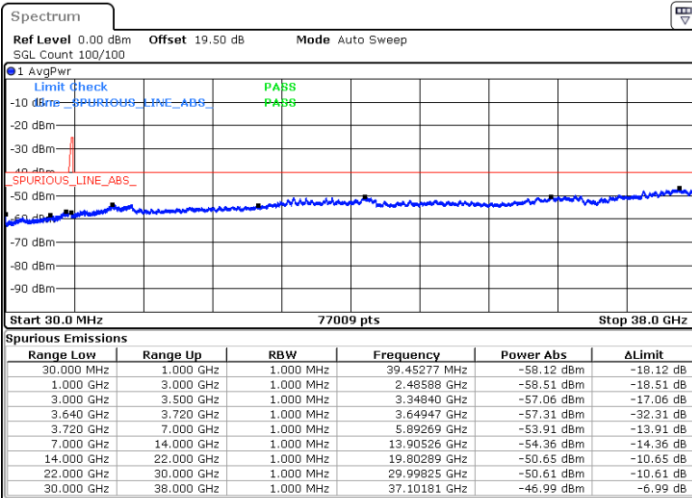

LTE Band 48C / 10MHz+20MHz

64QAM

Highest Channel / 1RB0 and 1RB99

Highest Channel / 1RB49 and 1RB0

Date: 10.NOV.2022 18:33:32

Date: 10.NOV.2022 18:32:02

Highest Channel / FullIRB

N/A

Date: 10.NOV.2022 18:41:04

LTE Band 48C / 15MHz+20MHz

64QAM

Lowest Channel / 1RB0 and 1RB99

Lowest Channel / 1RB74 and 1RB0

Date: 10.NOV.2022 19:31:03

Date: 10.NOV.2022 19:23:31

Lowest Channel / FullIRB