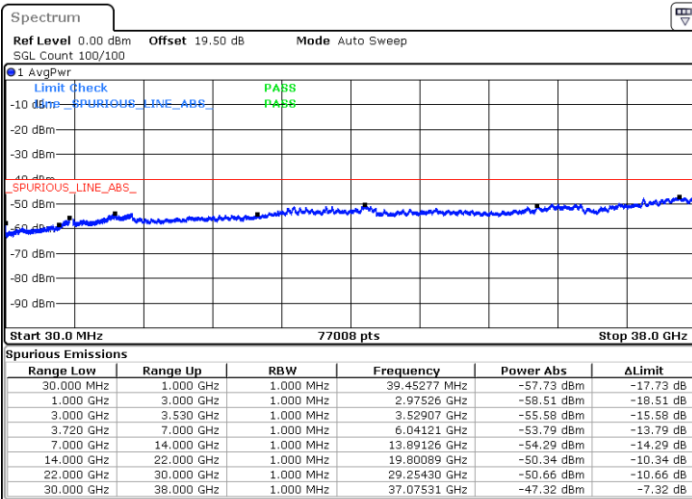

Date: 10.NOV.2022 19:29:33

Date: 10.NOV.2022 19:25:01

Lowest Channel / FullIRB

N/A

Date: 10.NOV.2022 19:34:04

LTE Band 48C / 15MHz+20MHz

16QAM

Middle Channel / 1RB0 and 1RB99

Middle Channel / 1RB74 and 1RB0

Date: 10.NOV.2022 19:43:11

Date: 11.NOV.2022 08:29:44

Middle Channel / FullIRB

N/A

Date: 10.NOV.2022 19:38:39

LTE Band 48C / 15MHz+20MHz

16QAM

Highest Channel / 1RB0 and 1RB99

Highest Channel / 1RB74 and 1RB0

Date: 10.NOV.2022 19:56:48

Date: 10.NOV.2022 19:52:17

Highest Channel / FullIRB

N/A

Date: 10.NOV.2022 20:01:19

LTE Band 48C / 20MHz+5MHz