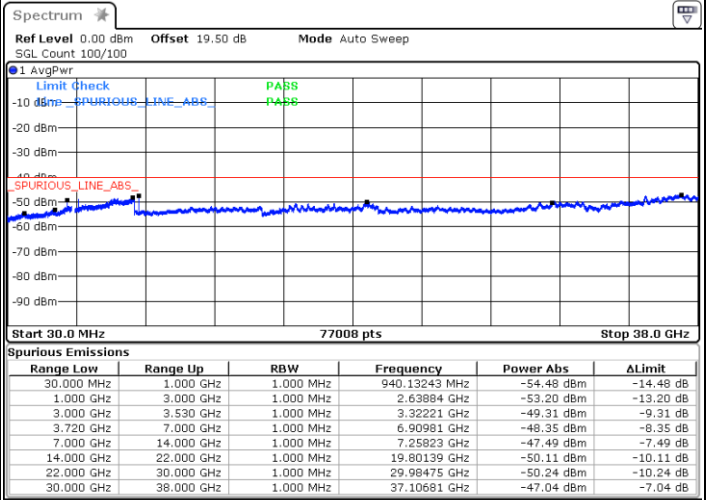

N/A

Date: 10.NOV.2022 17:58:38

LTE Band 48C / 20MHz+10MHz

16QAM

Lowest Channel / 1RB0 and 1RB49

Lowest Channel / 1RB99 and 1RB0

Date: 10.NOV.2022 18:48:39

Date: 10.NOV.2022 18:44:08

Lowest Channel / FullIRB

N/A

Date: 10.NOV.2022 18:53:10

LTE Band 48C / 20MHz+10MHz

16QAM

Middle Channel / 1RB0 and 1RB49

Middle Channel / 1RB99 and 1RB0

Date: 10.NOV.2022 19:02:14

Date: 11.NOV.2022 08:50:48

Middle Channel / FullIRB

N/A

Date: 10.NOV.2022 18:57:44

LTE Band 48C / 20MHz+10MHz

16QAM

Highest Channel / 1RB0 and 1RB49

Highest Channel / 1RB99 and 1RB0

Date: 10.NOV.2022 19:15:50

Date: 10.NOV.2022 19:11:19

Highest Channel / FullIRB

N/A

Date: 10.NOV.2022 19:20:21

LTE Band 48C / 20MHz+15MHz

16QAM

Lowest Channel / 1RB0 and 1RB74