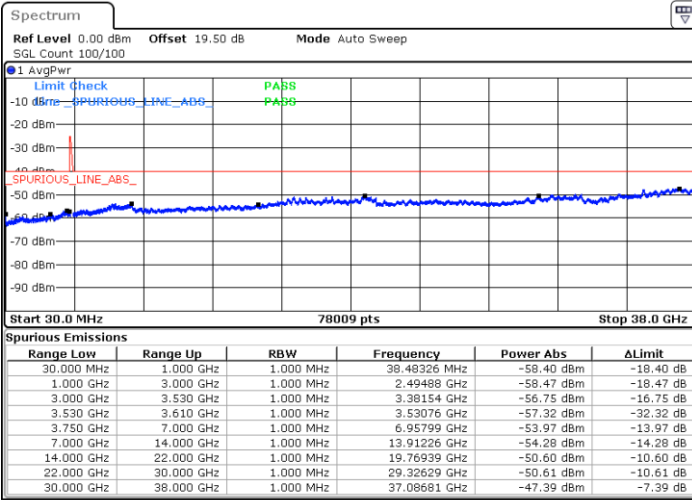

Lowest Channel / FullIRB

N/A

Date: 10.NOV.2022 18:53:10

LTE Band 48C / 20MHz+10MHz

16QAM

Middle Channel / 1RB0 and 1RB49

Middle Channel / 1RB99 and 1RB0

Date: 10.NOV.2022 19:02:14

Date: 11.NOV.2022 08:50:48

Middle Channel / FullIRB

N/A

Date: 10.NOV.2022 18:57:44

LTE Band 48C / 20MHz+10MHz

16QAM

Highest Channel / 1RB0 and 1RB49

Highest Channel / 1RB99 and 1RB0

Date: 10.NOV.2022 19:15:50

Date: 10.NOV.2022 19:11:19

Highest Channel / FullIRB

N/A

Date: 10.NOV.2022 19:20:21

LTE Band 48C / 20MHz+15MHz

16QAM

Lowest Channel / 1RB0 and 1RB74

Lowest Channel / 1RB99 and 1RB0

Date: 10.NOV.2022 20:10:25

Date: 10.NOV.2022 20:05:54

Lowest Channel / FullIRB

N/A

Date: 11.NOV.2022 08:56:05

LTE Band 48C / 20MHz+15MHz

16QAM