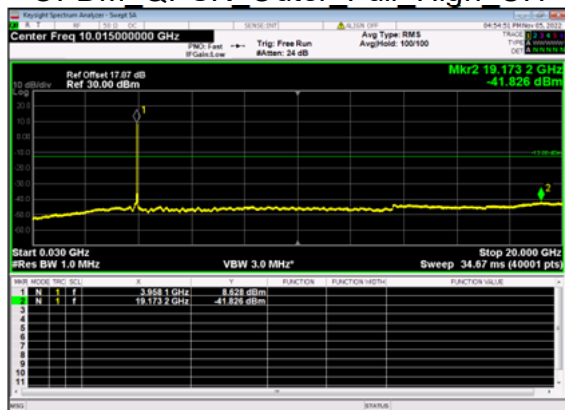

n77(30M)_DFT-s-OFDM QPSK Edge 1RB Right High CH

n77(30M)_DFT-s-OFDM QPSK Edge 1RB Right High CH

n77(30M)_DFT-s-OFDM BPSK Outer Full High CH

n77(30M)_DFT-s-OFDM BPSK Outer Full High CH

n77(30M)_DFT-s-OFDM QPSK Outer Full High CH