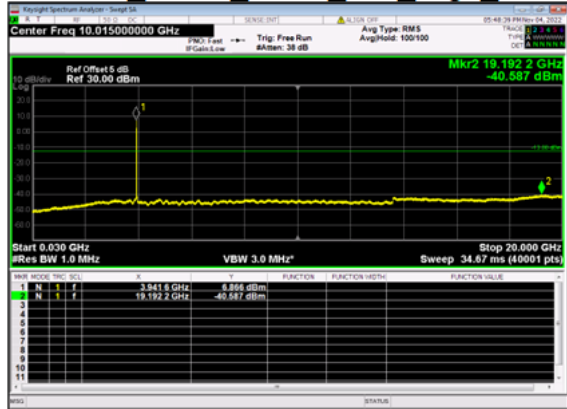

n77(40M)_DFT-s-OFDM BPSK Edge 1RB Right High CH

n77(40M)_DFT-s-OFDM QPSK Edge 1RB Right High CH

n77(40M)_DFT-s-OFDM QPSK Edge 1RB Right High CH

n77(40M)_DFT-s-OFDM BPSK Outer Full High CH

n77(40M)_DFT-s-OFDM BPSK Outer Full High CH