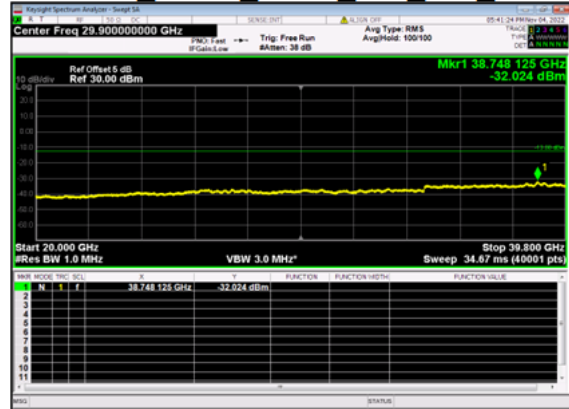

n77(40M)_DFT-s-OFDM BPSK Outer Full Mid CH