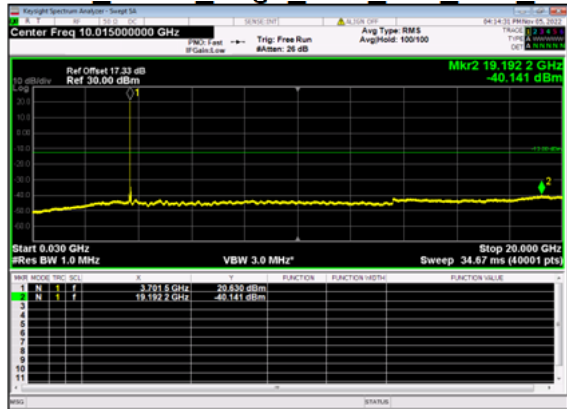

n77(40M)_DFT-s-OFDM BPSK Edge 1RB Left Low CH