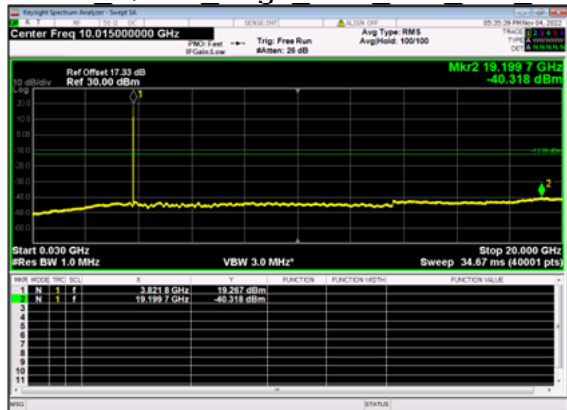

n77(40M)_DFT-s-OFDM QPSK Edge 1RB Left Mid CH