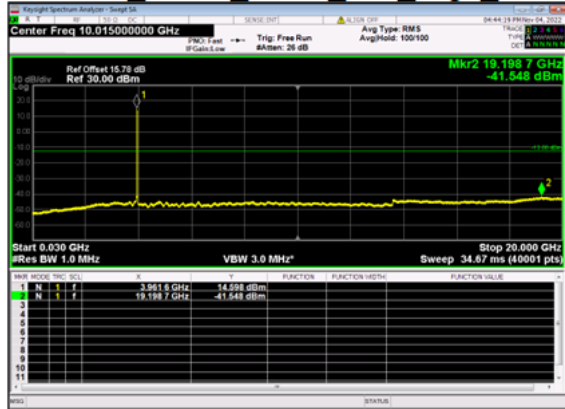

n77(20M)_DFT-s-OFDM BPSK Outer Full High CH