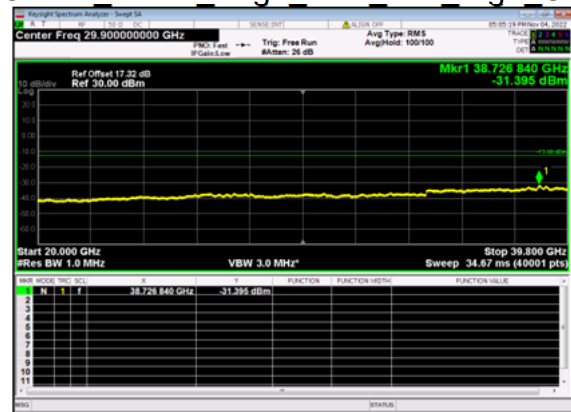

n77(30M)_DFT-s-OFDM BPSK Edge 1RB Left High CH