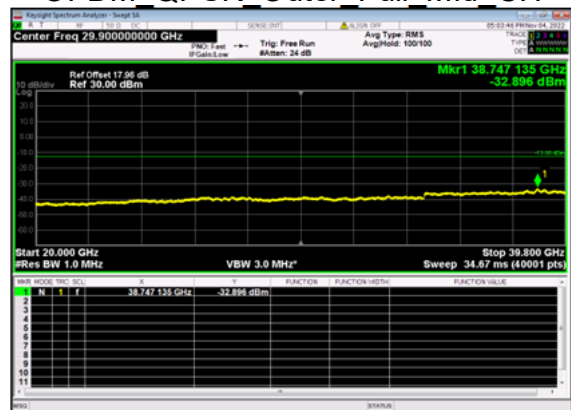

n77(30M)_DFT-s-OFDM BPSK Outer Full Mid CH

n77(30M)_DFT-s-OFDM BPSK Outer Full Mid CH

n77(30M)_DFT-s-OFDM QPSK Outer Full Mid CH

n77(30M)_DFT-s-OFDM QPSK Outer Full Mid CH

n77(30M)_DFT-s-OFDM BPSK Edge 1RB Left High CH