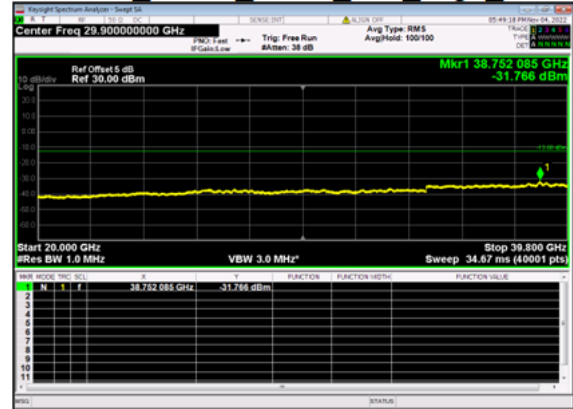

n77(40M)_DFT-s-OFDM BPSK Edge 1RB Right High CH

n77(40M)_DFT-s-OFDM QPSK Edge 1RB Right High CH

n77(40M)_DFT-s-OFDM QPSK Edge 1RB Right High CH

n77(40M)_DFT-s-OFDM BPSK Outer Full High CH

n77(40M)_DFT-s-OFDM BPSK Outer Full High CH