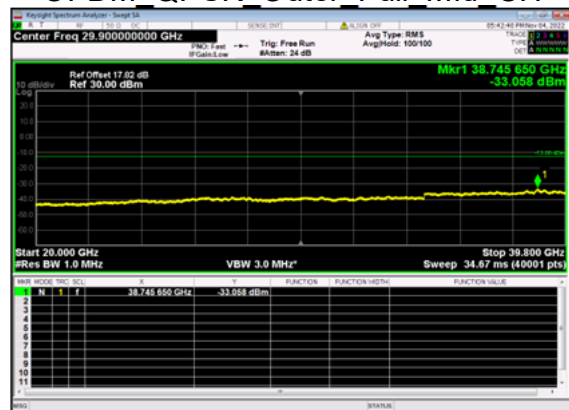

n77(40M)_DFT-s-OFDM QPSK Edge 1RB Right Mid CH

n77(40M)_DFT-s-OFDM BPSK Outer Full Mid CH

n77(40M)_DFT-s-OFDM BPSK Outer Full Mid CH

n77(40M)_DFT-s-OFDM QPSK Outer Full Mid CH

n77(40M)_DFT-s-OFDM QPSK Outer Full Mid CH