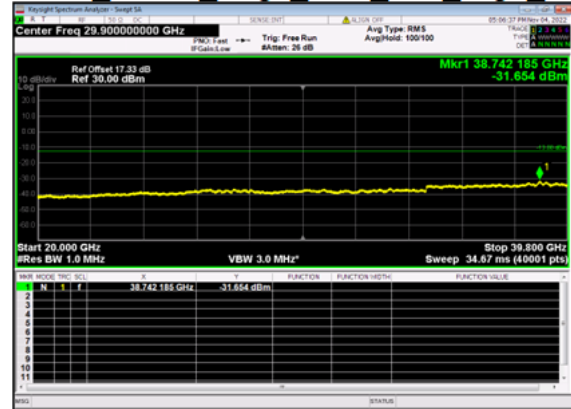

n77(30M)_DFT-s-OFDM QPSK Edge 1RB Left High CH