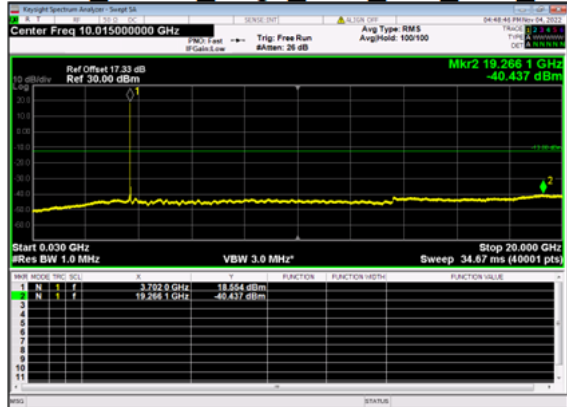

n77(30M)_DFT-s-OFDM QPSK Edge 1RB Left Low CH