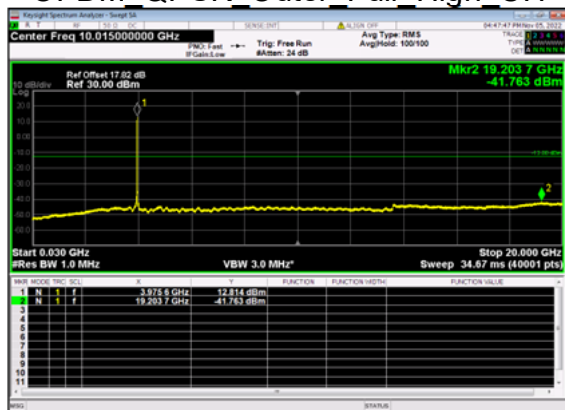

n77(20M)_DFT-s-OFDM QPSK Edge 1RB Right High CH

n77(20M)_DFT-s-OFDM BPSK Outer Full High CH

n77(20M)_DFT-s-OFDM BPSK Outer Full High CH

n77(20M)_DFT-s-OFDM QPSK Outer Full High CH

n77(20M)_DFT-s-OFDM QPSK Outer Full High CH