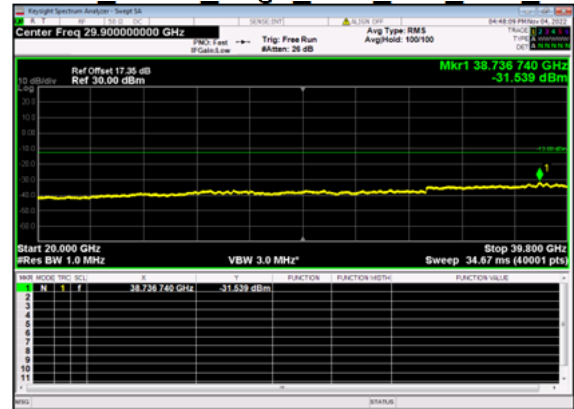

n77(30M)_DFT-s-OFDM BPSK Edge 1RB Left Low CH