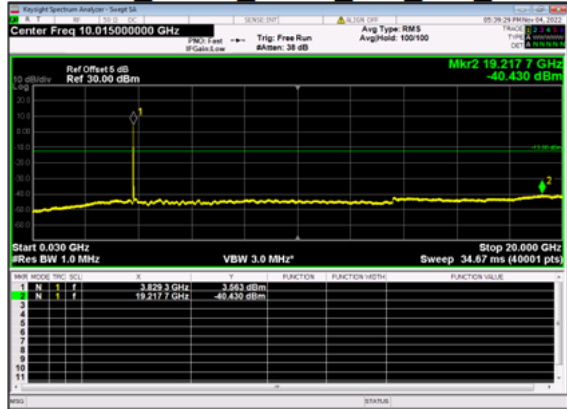

n77(40M)_DFT-s-OFDM BPSK Outer Full Mid CH