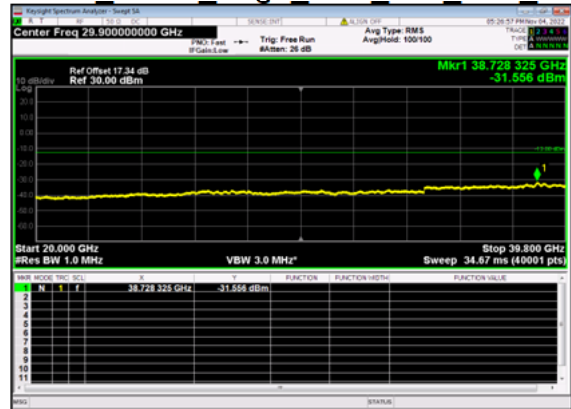

n77(40M)_DFT-s-OFDM BPSK Edge 1RB Left Low CH