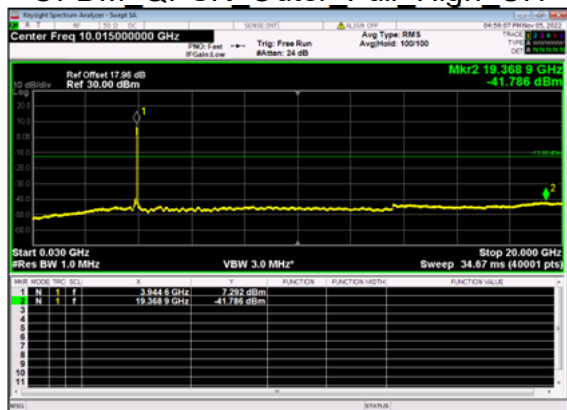

n77(60M)_DFT-s-OFDM BPSK Edge 1RB Left Low CH

n77(40M)_DFT-s-OFDM QPSK Outer Full High CH