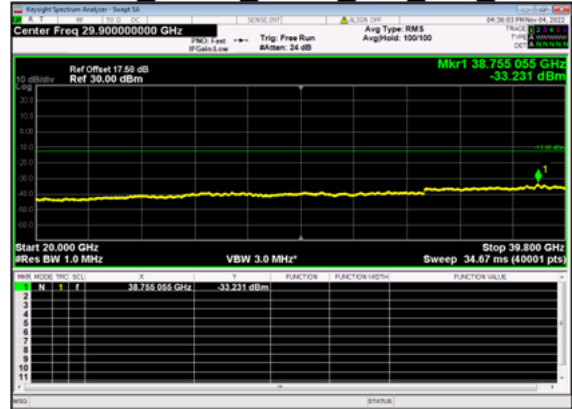

n77(20M)_DFT-s-OFDM BPSK Outer Full Mid CH