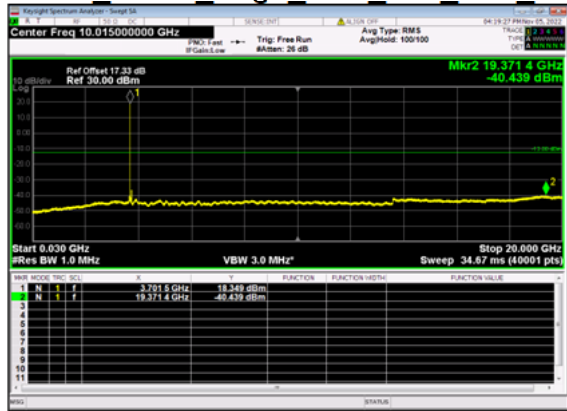

n77(60M)_DFT-s-OFDM BPSK Edge 1RB Left Low CH