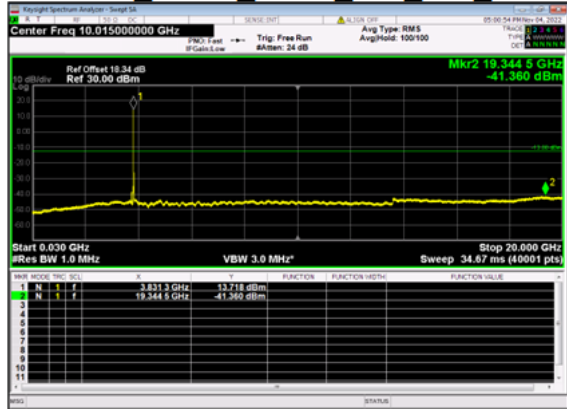

n77(30M)_DFT-s-OFDM BPSK Outer Full Mid CH