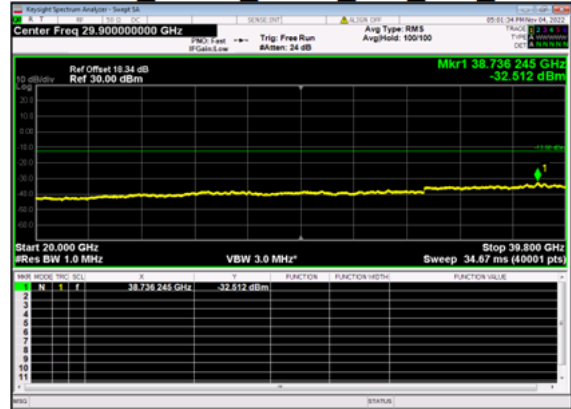

n77(30M)_DFT-s-OFDM BPSK Outer Full Mid CH