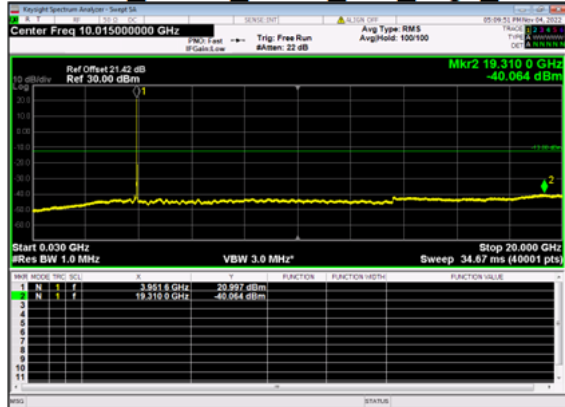

n77(30M)_DFT-s-OFDM BPSK Outer Full High CH