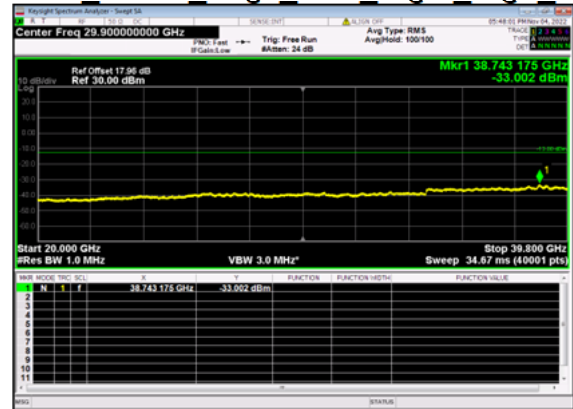

n77(40M)_DFT-s-OFDM BPSK Edge 1RB Right High CH

n77(40M)_DFT-s-OFDM QPSK Edge 1RB Right High CH

n77(40M)_DFT-s-OFDM QPSK Edge 1RB Right High CH

n77(40M)_DFT-s-OFDM BPSK Outer Full High CH

n77(40M)_DFT-s-OFDM BPSK Outer Full High CH