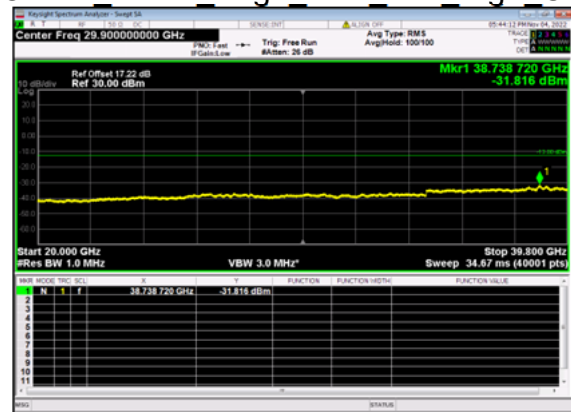

n77(40M)_DFT-s-OFDM BPSK Edge 1RB Left High CH