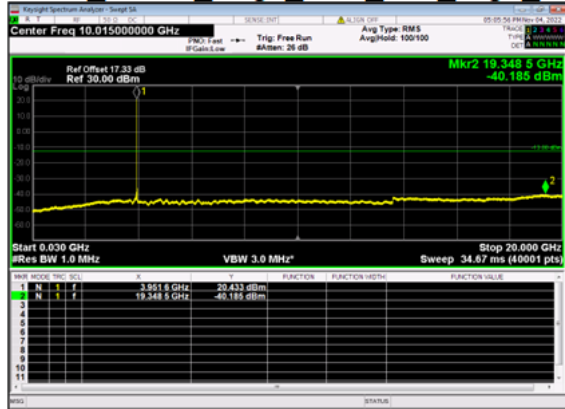

n77(30M)_DFT-s-OFDM QPSK Edge 1RB Left High CH