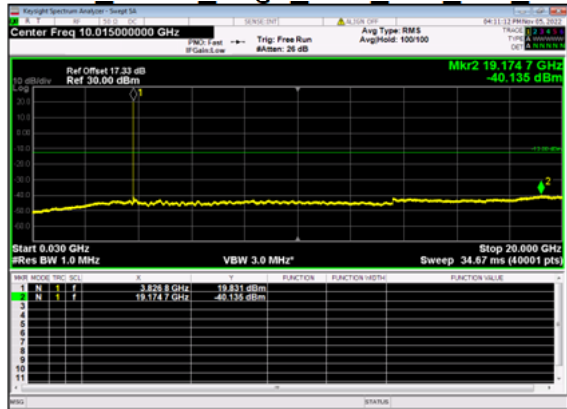

n77(30M)_DFT-s-OFDM BPSK Edge 1RB Left Mid CH