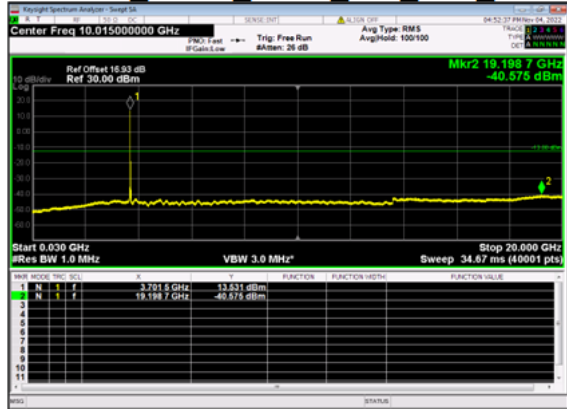

n77(30M)_DFT-s-OFDM BPSK Edge 1RB Right Low CH

n77(30M)_DFT-s-OFDM QPSK Edge 1RB Right Low CH

n77(30M)_DFT-s-OFDM QPSK Edge 1RB Right Low CH

n77(30M)_DFT-s-OFDM BPSK Outer Full Low CH

n77(30M)_DFT-s-OFDM BPSK Outer Full Low CH