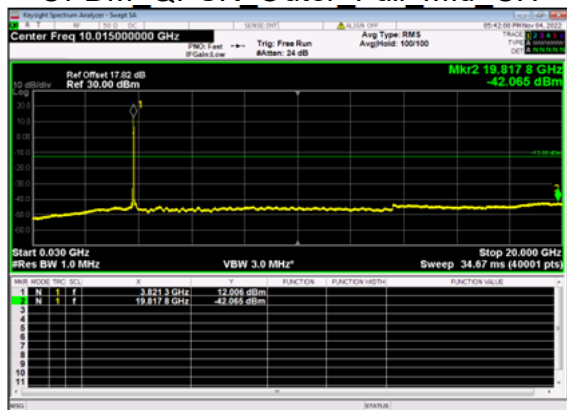

n77(40M)_DFT-s-OFDM QPSK Edge 1RB Right Mid CH

n77(40M)_DFT-s-OFDM BPSK Outer Full Mid CH

n77(40M)_DFT-s-OFDM BPSK Outer Full Mid CH

n77(40M)_DFT-s-OFDM QPSK Outer Full Mid CH

n77(40M)_DFT-s-OFDM QPSK Outer Full Mid CH