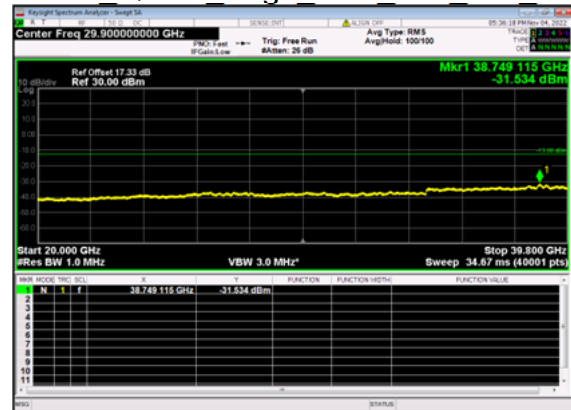

n77(40M)_DFT-s-OFDM QPSK Edge 1RB Left Mid CH