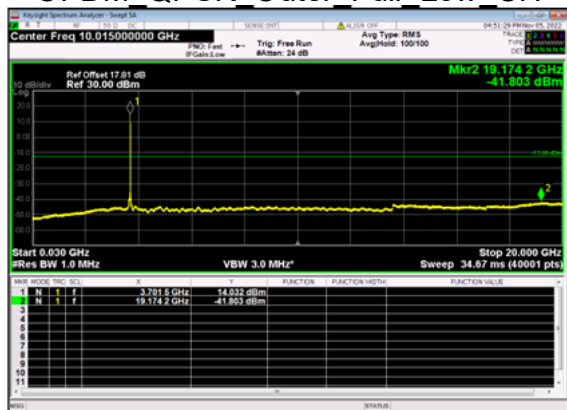

n77(30M)_DFT-s-OFDM BPSK Edge 1RB Left Mid CH

n77(30M)_DFT-s-OFDM QPSK Outer Full Low CH