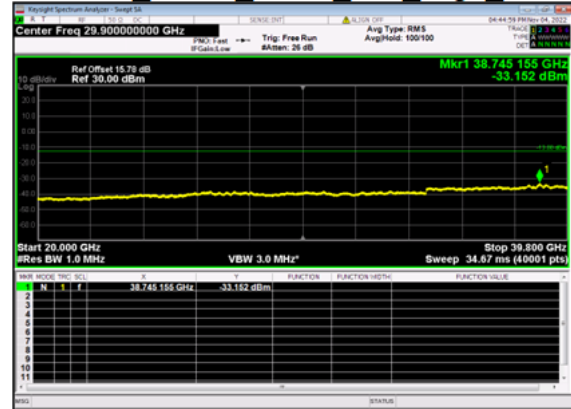

n77(20M)_DFT-s-OFDM BPSK Outer Full High CH