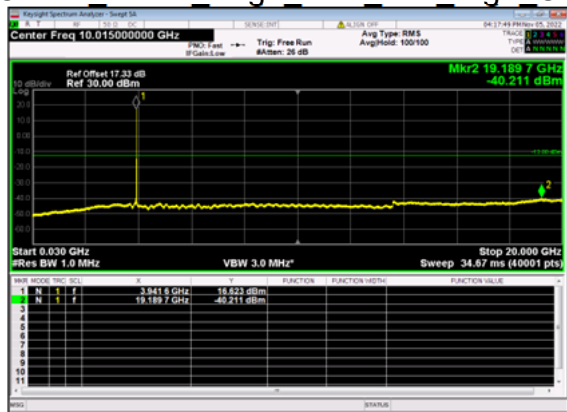

n77(40M)_DFT-s-OFDM BPSK Edge 1RB Left High CH