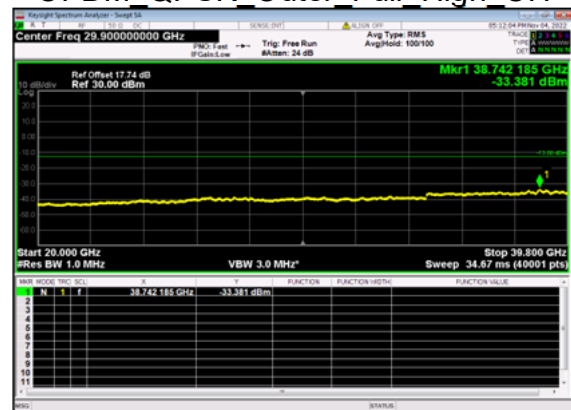

n77(40M)_DFT-s-OFDM BPSK Edge 1RB Left Low CH

n77(30M)_DFT-s-OFDM QPSK Outer Full High CH