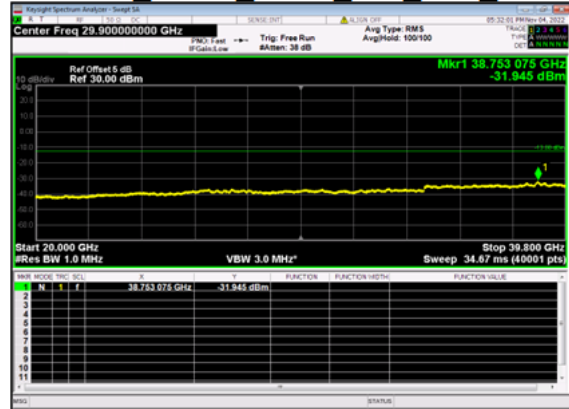

n77(40M)_DFT-s-OFDM BPSK Outer Full Low CH