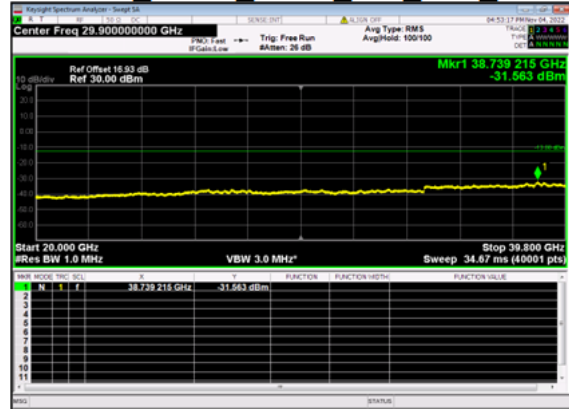

n77(30M)_DFT-s-OFDM BPSK Edge 1RB Right Low CH

n77(30M)_DFT-s-OFDM QPSK Edge 1RB Right Low CH

n77(30M)_DFT-s-OFDM QPSK Edge 1RB Right Low CH

n77(30M)_DFT-s-OFDM BPSK Outer Full Low CH

n77(30M)_DFT-s-OFDM BPSK Outer Full Low CH