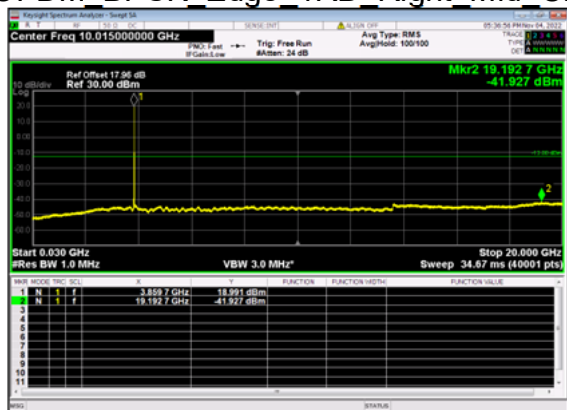

n77(40M)_DFT-s-OFDM QPSK Edge 1RB Right Mid CH

n77(40M)_DFT-s-OFDM BPSK Edge 1RB Right Mid CH