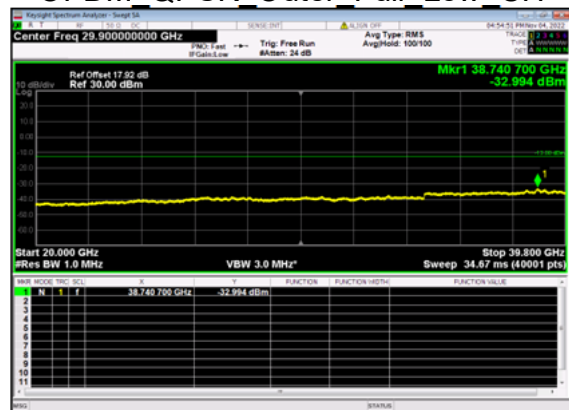

n77(30M)_DFT-s-OFDM BPSK Edge 1RB Left Mid CH

n77(30M)_DFT-s-OFDM QPSK Outer Full Low CH