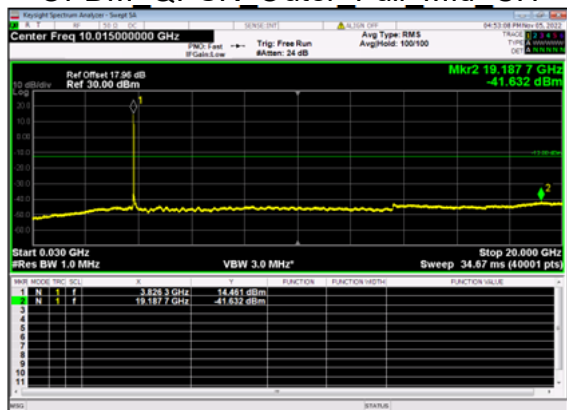

n77(30M)_DFT-s-OFDM BPSK Edge 1RB Left High CH

n77(30M)_DFT-s-OFDM QPSK Outer Full Mid CH