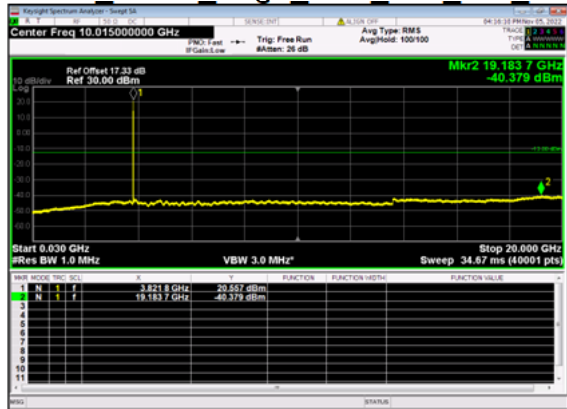

n77(40M)_DFT-s-OFDM BPSK Outer Full Low CH

n77(40M)_DFT-s-OFDM QPSK Outer Full Low CH

n77(40M)_DFT-s-OFDM QPSK Outer Full Low CH

n77(40M)_DFT-s-OFDM BPSK Edge 1RB Left Mid CH

n77(40M)_DFT-s-OFDM BPSK Edge 1RB Left Mid CH