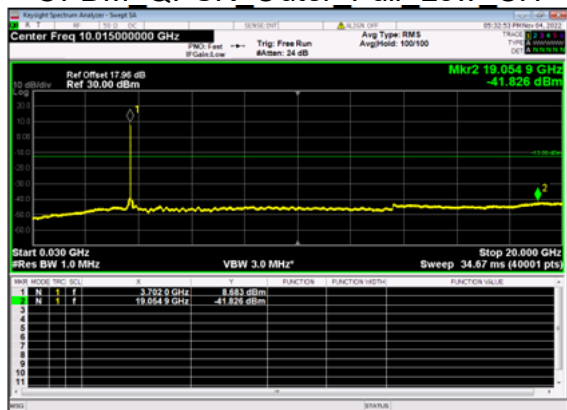

n77(40M)_DFT-s-OFDM QPSK Outer Full Low CH