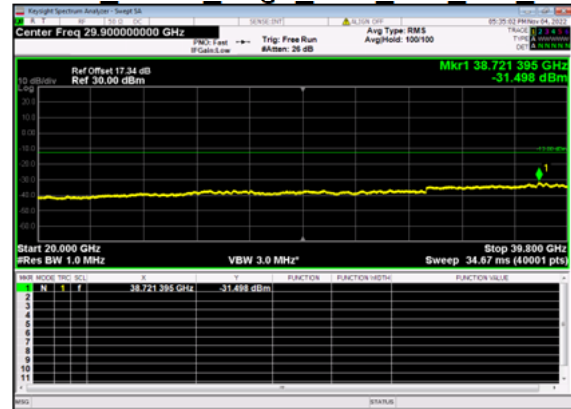

n77(40M)_DFT-s-OFDM BPSK Outer Full Low CH

n77(40M)_DFT-s-OFDM QPSK Outer Full Low CH

n77(40M)_DFT-s-OFDM QPSK Outer Full Low CH

n77(40M)_DFT-s-OFDM BPSK Edge 1RB Left Mid CH

n77(40M)_DFT-s-OFDM BPSK Edge 1RB Left Mid CH