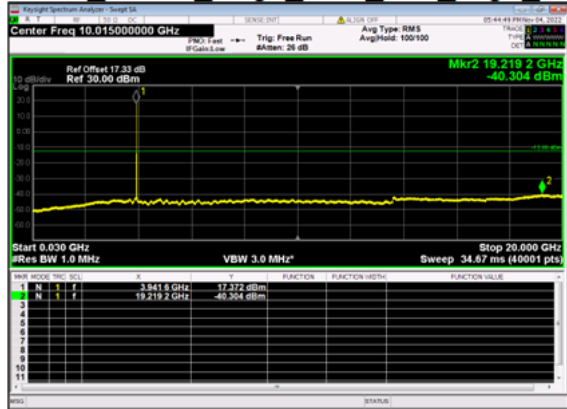

n77(40M)_DFT-s-OFDM QPSK Edge 1RB Left High CH