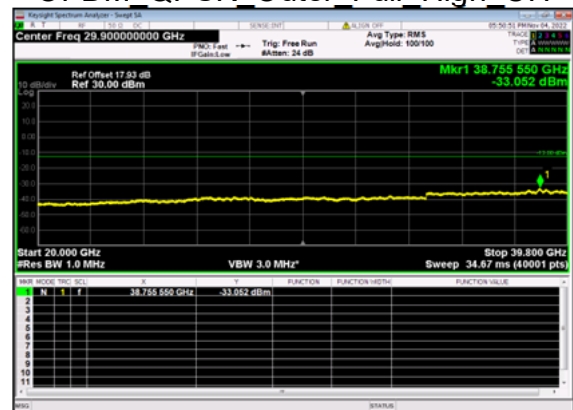

n77(60M)_DFT-s-OFDM BPSK Edge 1RB Left Low CH

n77(40M)_DFT-s-OFDM QPSK Outer Full High CH