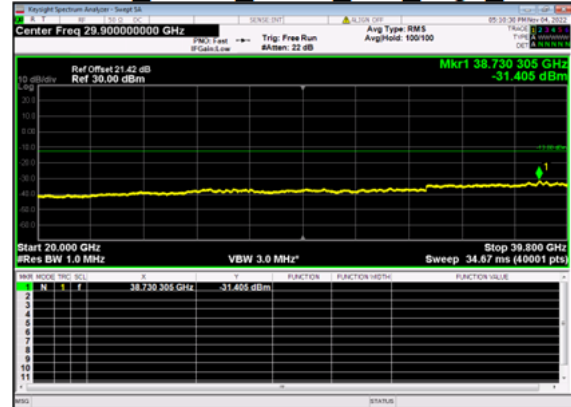

n77(30M)_DFT-s-OFDM QPSK Edge 1RB Right High CH

n77(30M)_DFT-s-OFDM QPSK Edge 1RB Right High CH

n77(30M)_DFT-s-OFDM BPSK Outer Full High CH

n77(30M)_DFT-s-OFDM BPSK Outer Full High CH

n77(30M)_DFT-s-OFDM QPSK Outer Full High CH