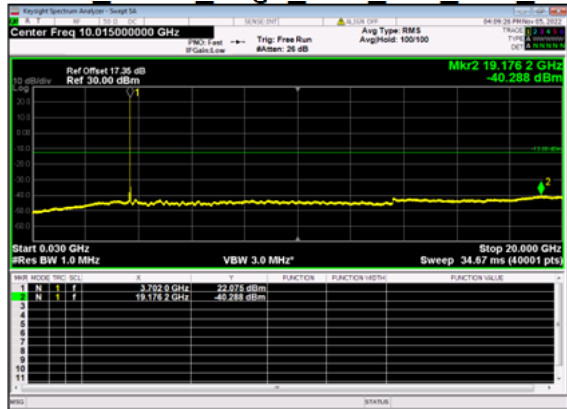

n77(30M)_DFT-s-OFDM BPSK Edge 1RB Left Low CH