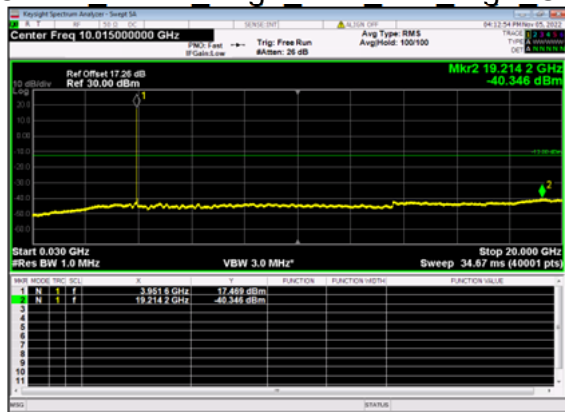

n77(30M)_DFT-s-OFDM BPSK Outer Full Mid CH

n77(30M)_DFT-s-OFDM BPSK Outer Full Mid CH

n77(30M)_DFT-s-OFDM QPSK Outer Full Mid CH

n77(30M)_DFT-s-OFDM QPSK Outer Full Mid CH

n77(30M)_DFT-s-OFDM BPSK Edge 1RB Left High CH