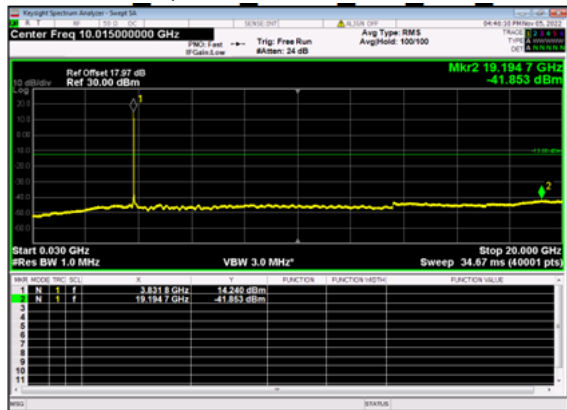

n77(20M)_DFT-s-OFDM QPSK Outer Full Mid CH