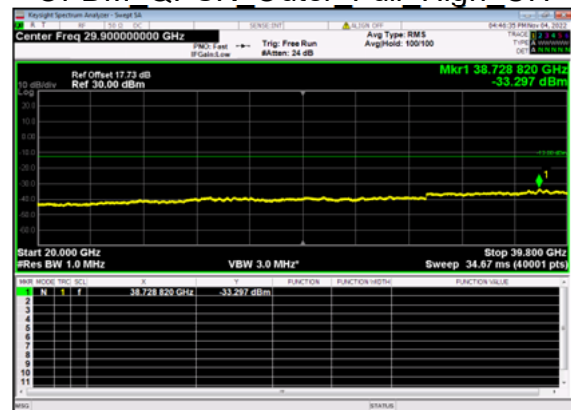

n77(20M)_DFT-s-OFDM QPSK Edge 1RB Right High CH

n77(20M)_DFT-s-OFDM BPSK Outer Full High CH

n77(20M)_DFT-s-OFDM BPSK Outer Full High CH

n77(20M)_DFT-s-OFDM QPSK Outer Full High CH

n77(20M)_DFT-s-OFDM QPSK Outer Full High CH