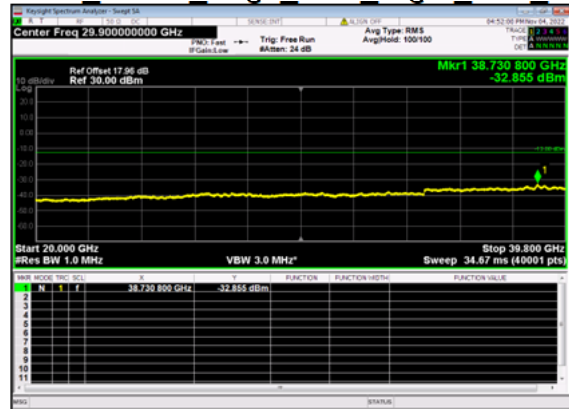

n77(30M)_DFT-s-OFDM BPSK Edge 1RB Right Low CH

n77(30M)_DFT-s-OFDM QPSK Edge 1RB Right Low CH

n77(30M)_DFT-s-OFDM QPSK Edge 1RB Right Low CH

n77(30M)_DFT-s-OFDM BPSK Outer Full Low CH

n77(30M)_DFT-s-OFDM BPSK Outer Full Low CH