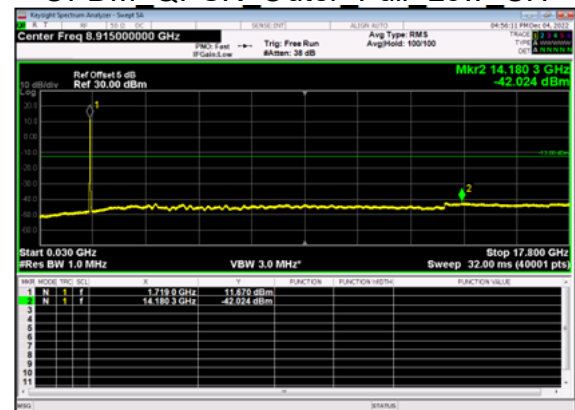

n66(15M)_DFT-s-OFDM QPSK Outer Full Low CH