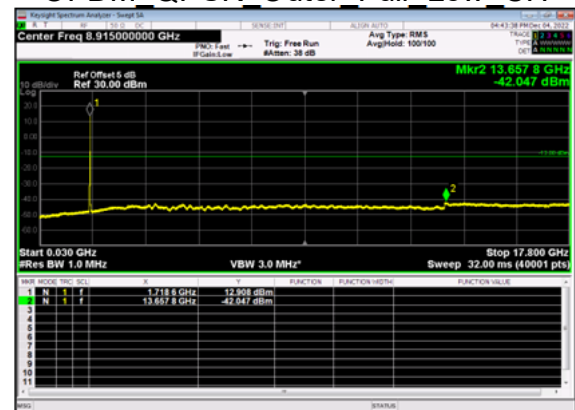

n66(10M)_DFT-s-OFDM QPSK Outer Full Low CH