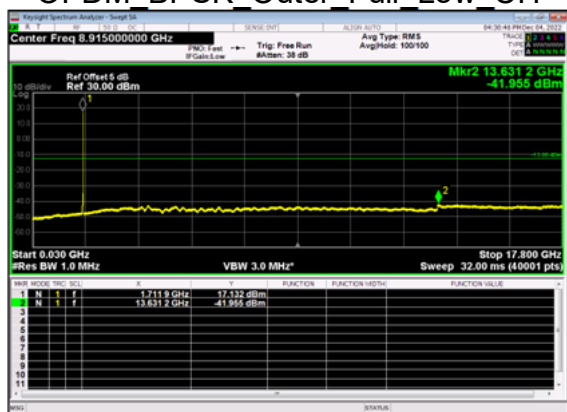

n66(5M)_DFT-s-OFDM BPSK Outer Full Low CH