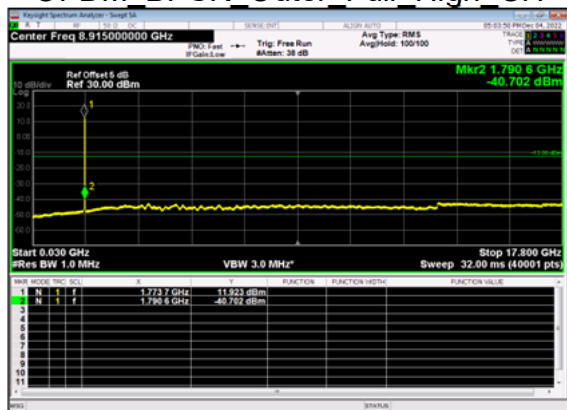

n66(15M)_DFT-s-OFDM BPSK Outer Full High CH