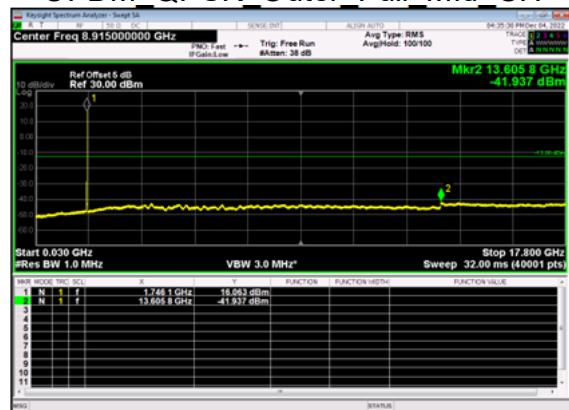

n66(5M)_DFT-s-OFDM QPSK Outer Full Mid CH