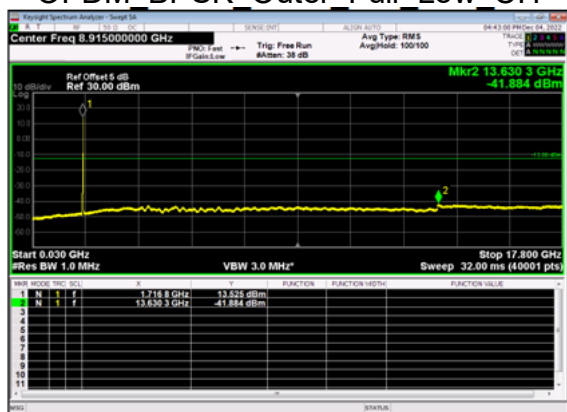

n66(10M)_DFT-s-OFDM BPSK Outer Full Low CH