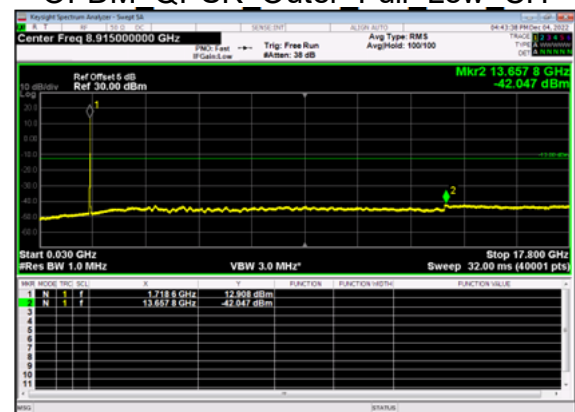

n66(10M)_DFT-s-OFDM QPSK Outer Full Low CH