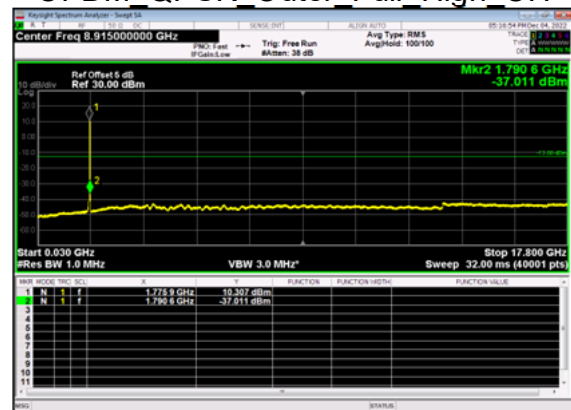

n66(20M)_DFT-s-OFDM QPSK Outer Full High CH