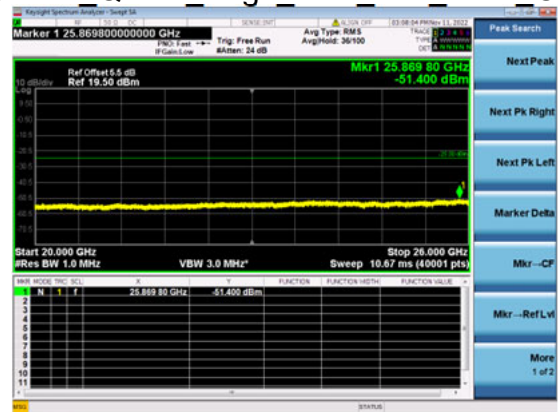

n41(100M)_DFT-s-OFDM_BPSK_Edge_1RB_Left_Mid_CH

n41(100M)_DFT-s-OFDM_QPSK_Edge_1RB_Left_Mid_CH

n41(100M)_DFT-s-OFDM_QPSK_Edge_1RB_Left_Mid_CH

n41(100M)_DFT-s-OFDM_BPSK_Edge_1RB_Left_High_CH

n41(100M)_DFT-s-OFDM_BPSK_Edge_1RB_Left_High_CH