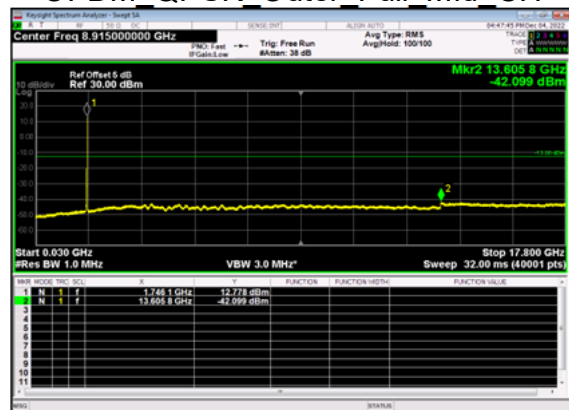

n66(10M)_DFT-s-OFDM QPSK Outer Full Mid CH