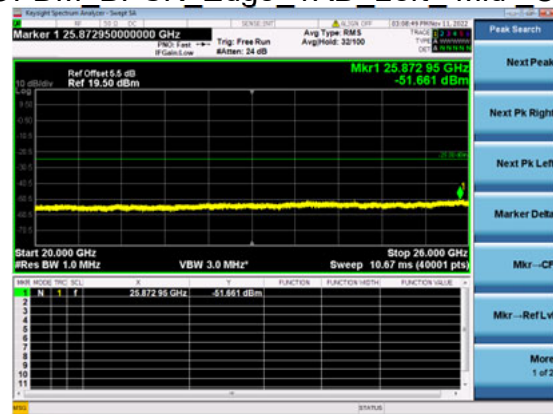

n41(100M)_DFT-s-OFDM_BPSK_Edge_1RB_Left_Mid_CH