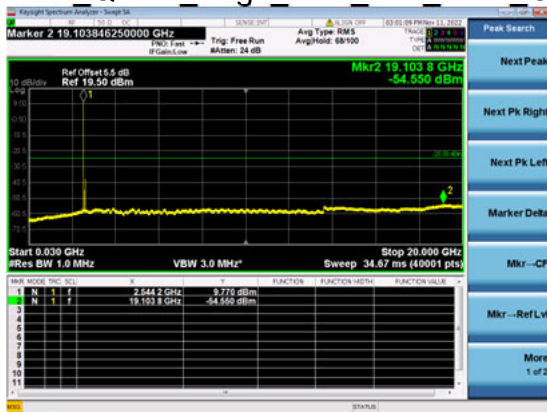

n41(100M)_DFT-s-OFDM_QPSK_Edge_1RB_Left_Mid_CH