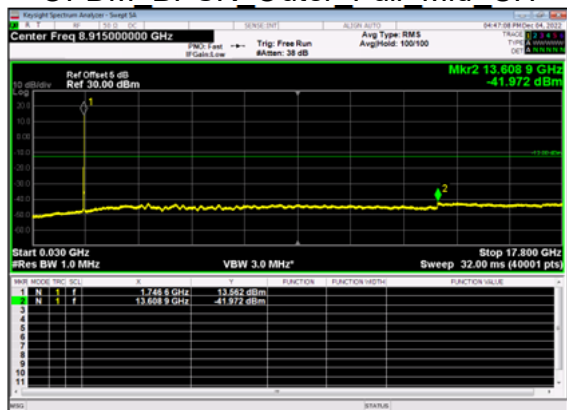

n66(10M)_DFT-s-OFDM BPSK Outer Full Mid CH