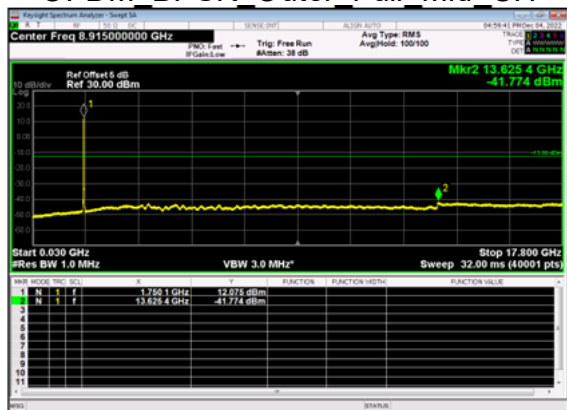

n66(15M)_DFT-s-OFDM BPSK Outer Full Mid CH