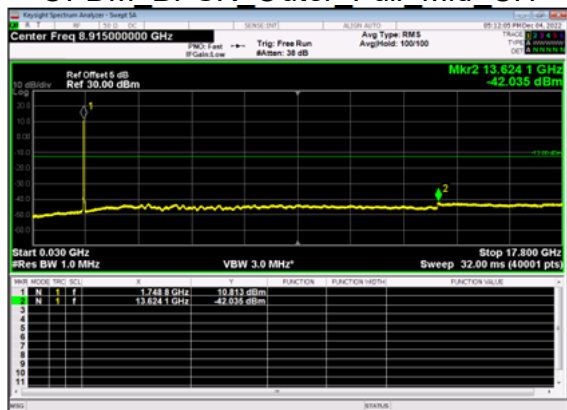

n66(20M)_DFT-s-OFDM BPSK Outer Full Mid CH