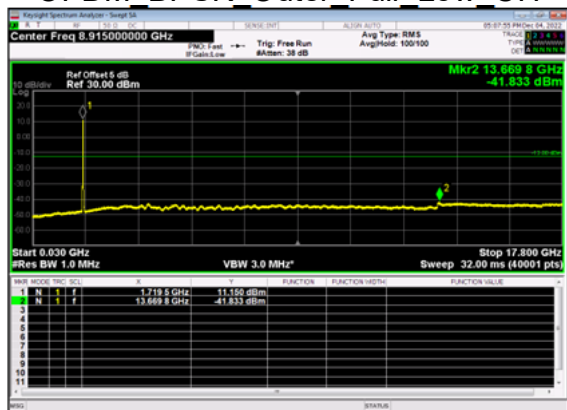

n66(20M)_DFT-s-OFDM BPSK Outer Full Low CH