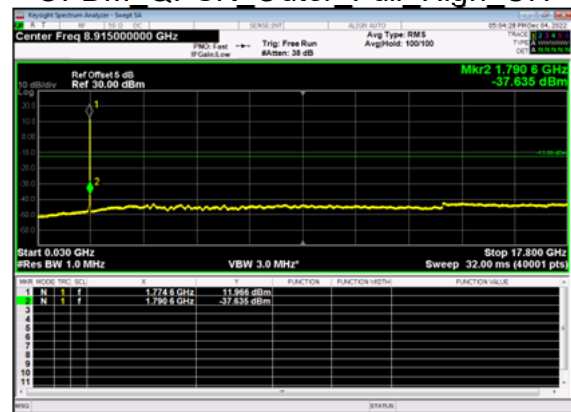

n66(15M)_DFT-s-OFDM QPSK Outer Full High CH