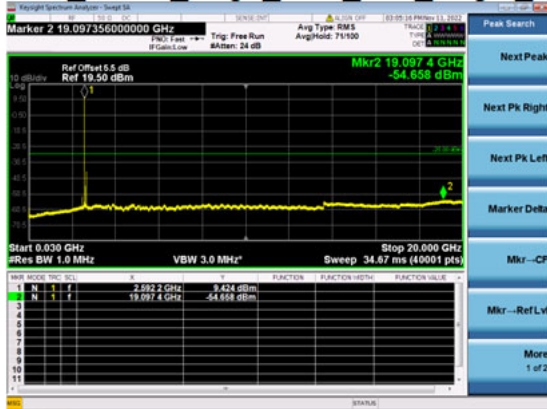

n41(100M)_DFT-s-OFDM_BPSK_Edge_1RB_Left_Mid_CH

n41(100M)_DFT-s-OFDM_QPSK_Edge_1RB_Left_Mid_CH

n41(100M)_DFT-s-OFDM_QPSK_Edge_1RB_Left_Mid_CH

n41(100M)_DFT-s-OFDM_BPSK_Edge_1RB_Left_High_CH

n41(100M)_DFT-s-OFDM_BPSK_Edge_1RB_Left_High_CH