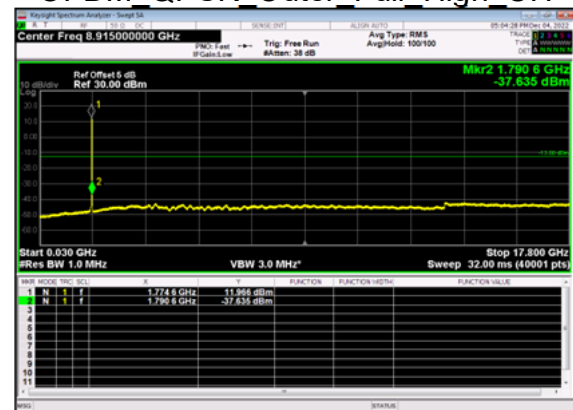

n66(15M)_DFT-s-OFDM QPSK Outer Full High CH