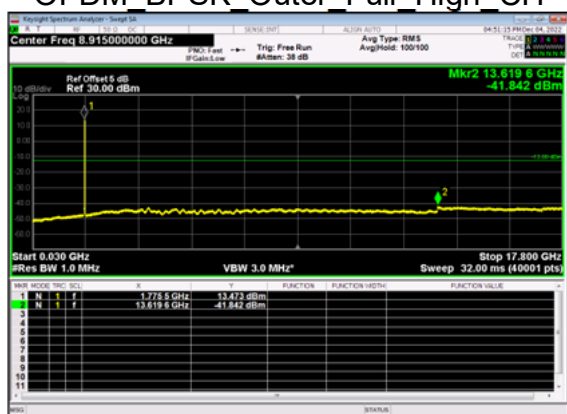

n66(10M)_DFT-s-OFDM BPSK Outer Full High CH