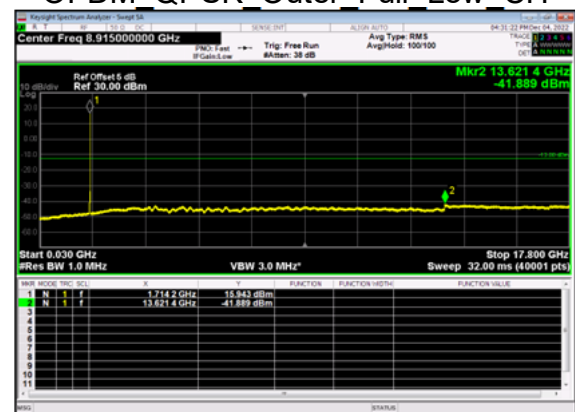

n66(5M)_DFT-s-OFDM QPSK Outer Full Low CH