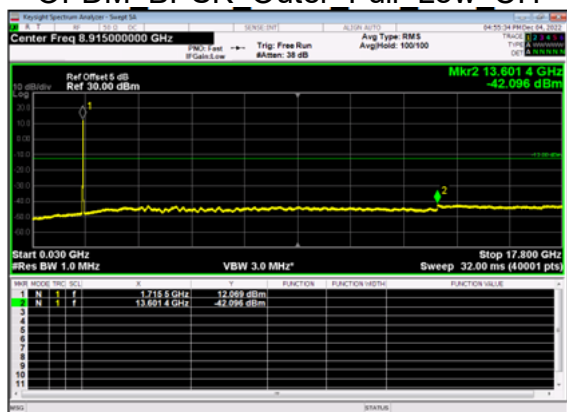

n66(15M)_DFT-s-OFDM BPSK Outer Full Low CH