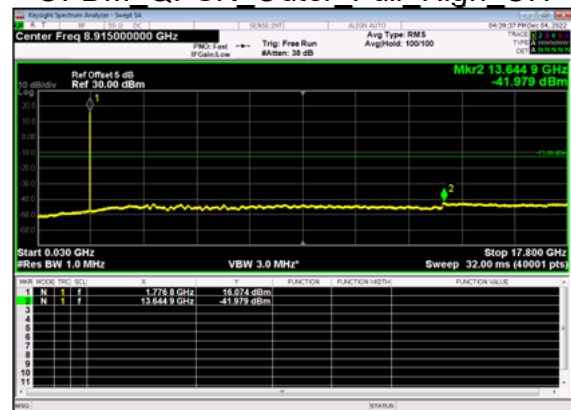

n66(5M)_DFT-s-OFDM QPSK Outer Full High CH