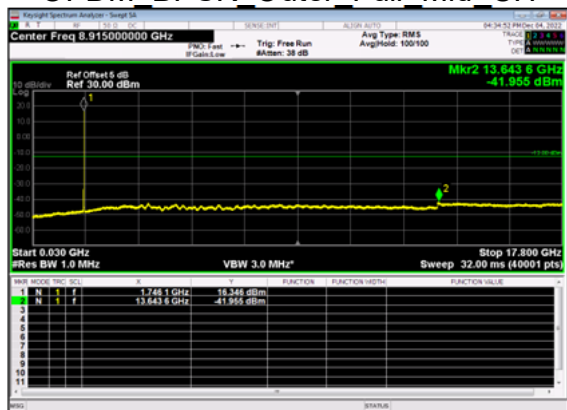

n66(5M)_DFT-s-OFDM BPSK Outer Full Mid CH