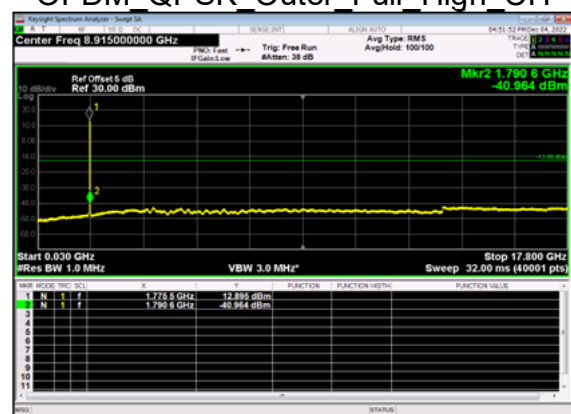

n66(10M)_DFT-s-OFDM QPSK Outer Full High CH