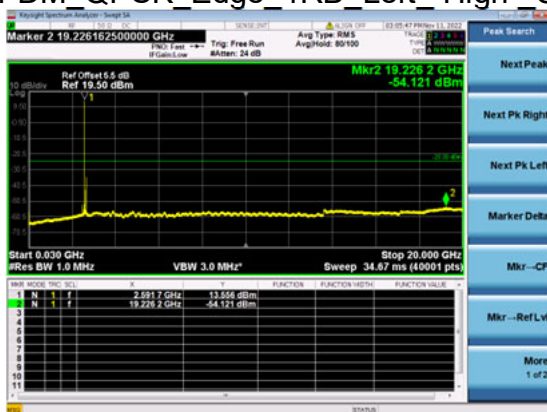

n41(100M)_DFT-s-OFDM_QPSK_Edge_1RB_Left_High_CH