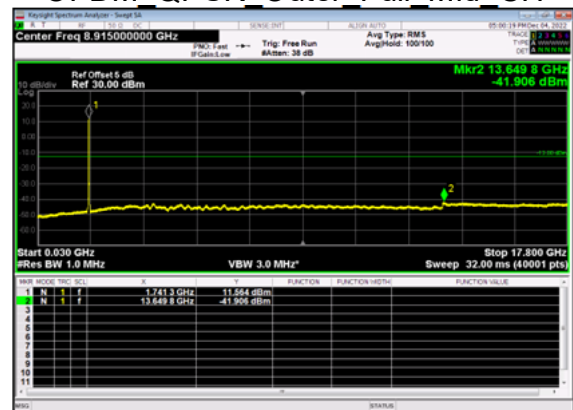

n66(15M)_DFT-s-OFDM QPSK Outer Full Mid CH