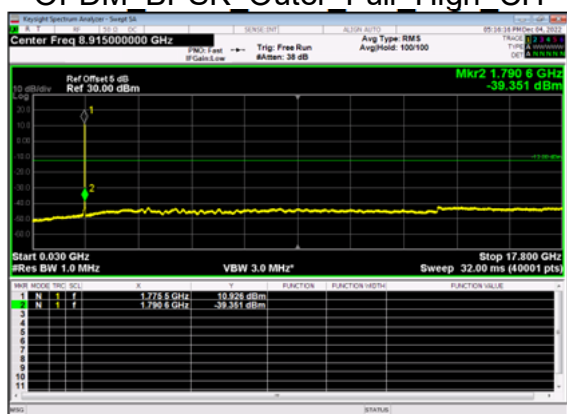

n66(20M)_DFT-s-OFDM BPSK Outer Full High CH