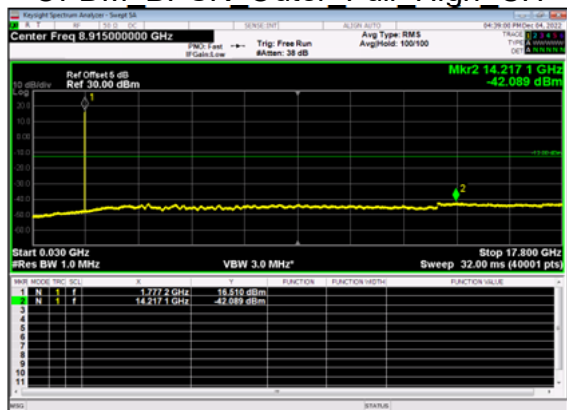

n66(5M)_DFT-s-OFDM BPSK Outer Full High CH