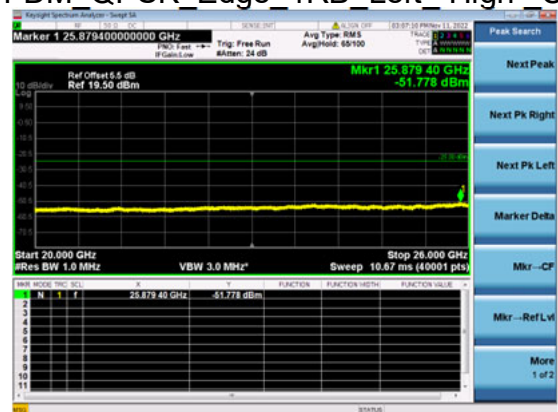

n41(100M)_DFT-s-OFDM_QPSK_Edge_1RB_Left_High_CH