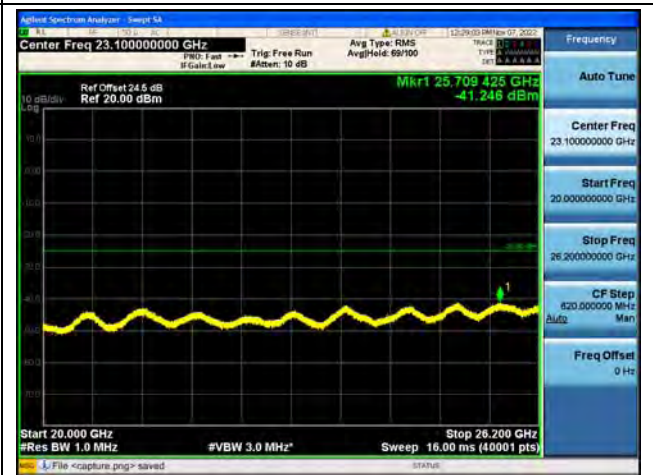

Band38-20G-26G / 10MHz / Low CH / 16QAM

Band38-20G-26G / 10MHz / Low CH / 64QAM