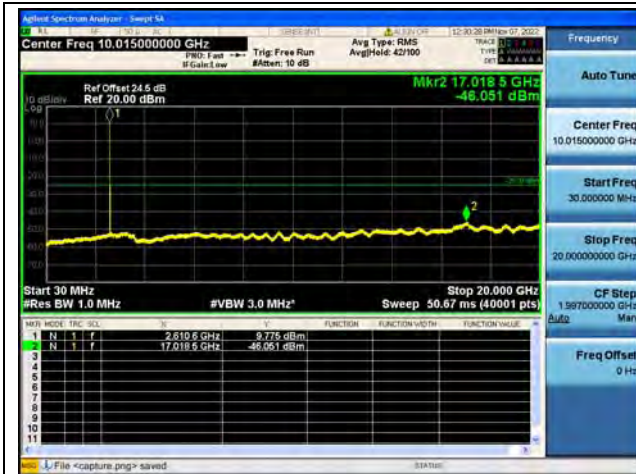

Band38-30M-20G / 10MHz / High CH / QPSK