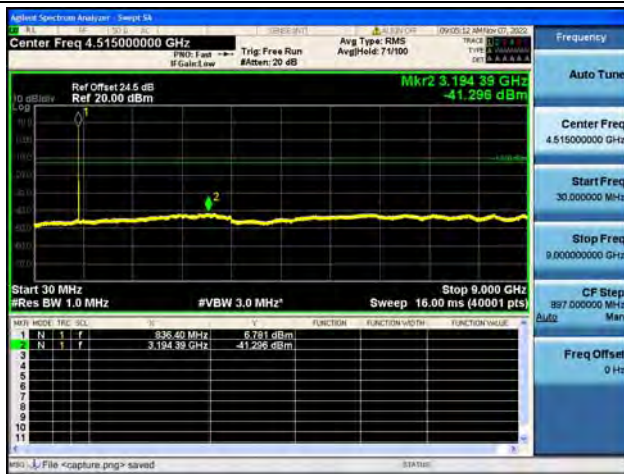

Band26Part22 / 1.4MHz / Low CH / QPSK

Band26Part22 / 1.4MHz / Low CH / 16QAM

Band26Part22 / 1.4MHz / Low CH / 64QAM

Band26Part22 / 1.4MHz / Mid CH / QPSK

Band26Part22 / 1.4MHz / Mid CH / 16QAM

Band26Part22 / 1.4MHz / Mid CH / 64QAM