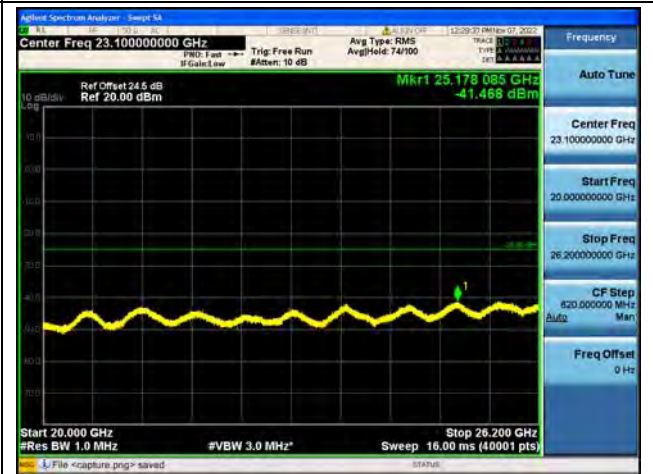

Band38-20G-26G / 5MHz / High CH / 16QAM

Band38-30M-20G / 5MHz / High CH / 64QAM

Band38-20G-26G / 5MHz / High CH / 64QAM

Band38-30M-20G / 10MHz / Low CH / QPSK

Band38-20G-26G / 10MHz / Low CH / QPSK

Band38-30M-20G / 10MHz / Low CH / 16QAM