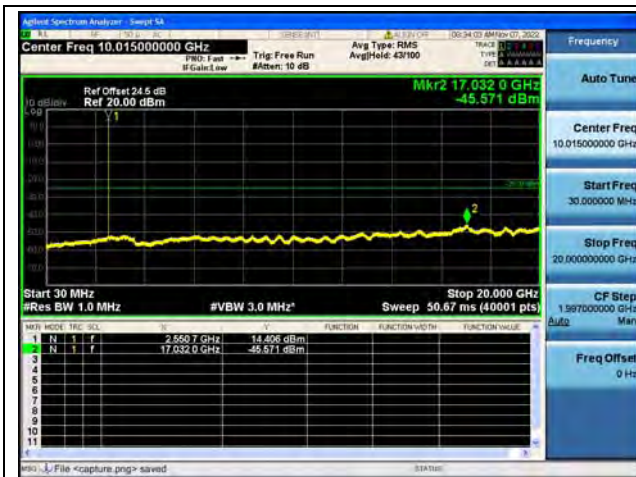

Band7-30M-20G / 20MHz / Mid CH / QPSK

Band7-20G-26G / 20MHz / Mid CH / QPSK

Band7-30M-20G / 20MHz / Mid CH / 16QAM

Band7-20G-26G / 20MHz / Mid CH / 16QAM

Band7-30M-20G / 20MHz / Mid CH / 64QAM

Band7-20G-26G / 20MHz / Mid CH / 64QAM