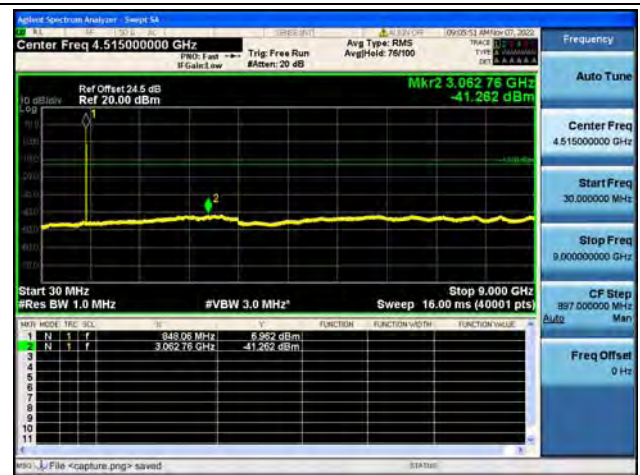

Band26Part22 / 1.4MHz / High CH / QPSK

Band26Part22 / 1.4MHz / High CH / 64QAM