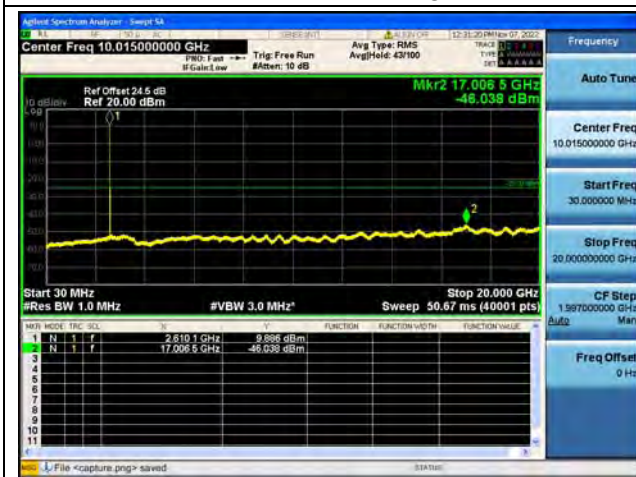

Band38-30M-20G / 10MHz / High CH / 16QAM

Band38-30M-20G / 10MHz / High CH / 64QAM