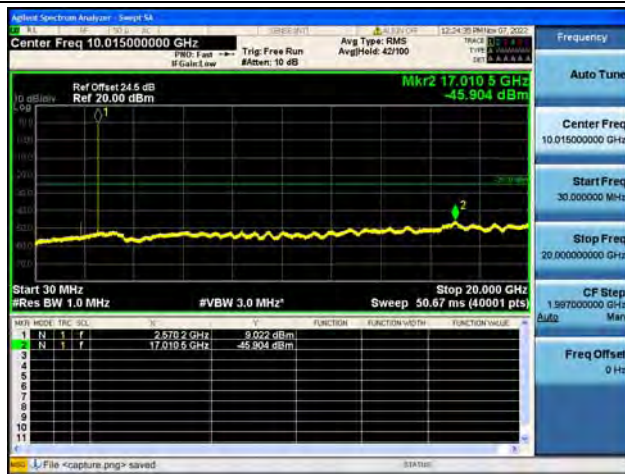

Band26Part22 / 15MHz / High CH / QPSK

Band26Part22 / 15MHz / High CH / 16QAM

Band26Part22 / 15MHz / High CH / 64QAM

Band38-30M-20G / 5MHz / Low CH / QPSK

Band38-20G-26G / 5MHz / Low CH / QPSK

Band38-30M-20G / 5MHz / Low CH / 16QAM