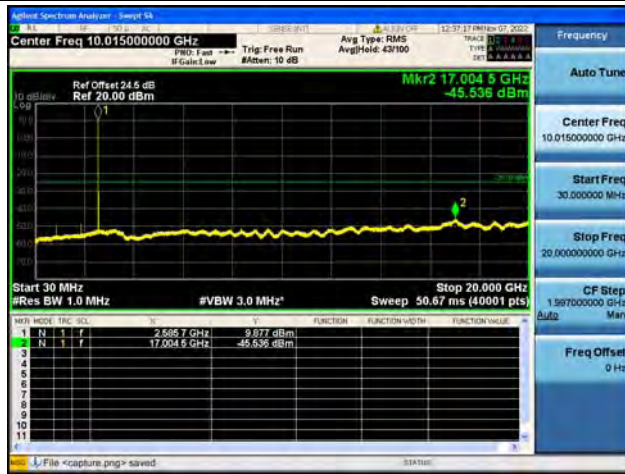

Band38-20G-26G / 20MHz / Low CH / 16QAM

Band38-30M-20G / 20MHz / Low CH / 64QAM

Band38-20G-26G / 20MHz / Low CH / 64QAM

Band38-30M-20G / 20MHz / Mid CH / QPSK

Band38-20G-26G / 20MHz / Mid CH / QPSK

Band38-30M-20G / 20MHz / Mid CH / 16QAM