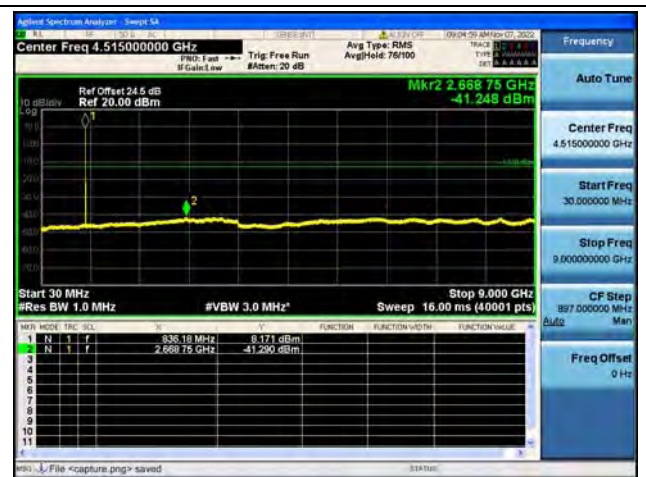

Band26Part22 / 1.4MHz / Low CH / QPSK

Band26Part22 / 1.4MHz / Low CH / 16QAM

Band26Part22 / 1.4MHz / Low CH / 64QAM

Band26Part22 / 1.4MHz / Mid CH / QPSK

Band26Part22 / 1.4MHz / Mid CH / 16QAM

Band26Part22 / 1.4MHz / Mid CH / 64QAM