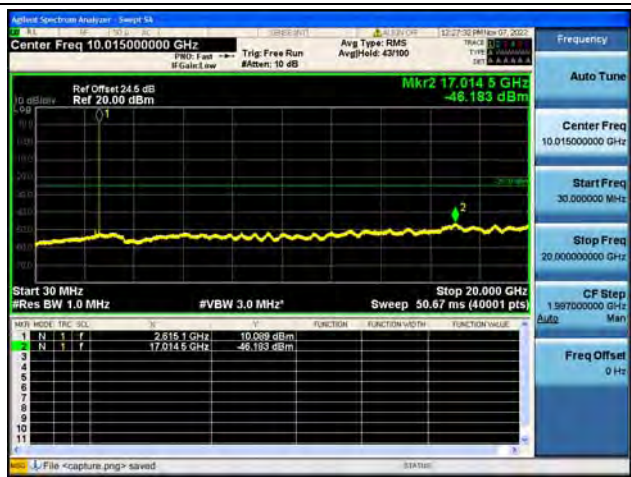

Band38-30M-20G / 5MHz / High CH / 16QAM

Band38-30M-20G / 5MHz / High CH / 64QAM