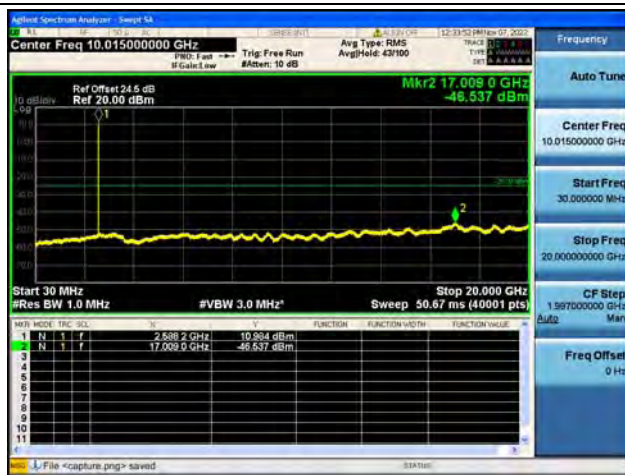

Band38-30M-20G / 15MHz / Mid CH / 16QAM

Band38-30M-20G / 15MHz / Mid CH / 64QAM