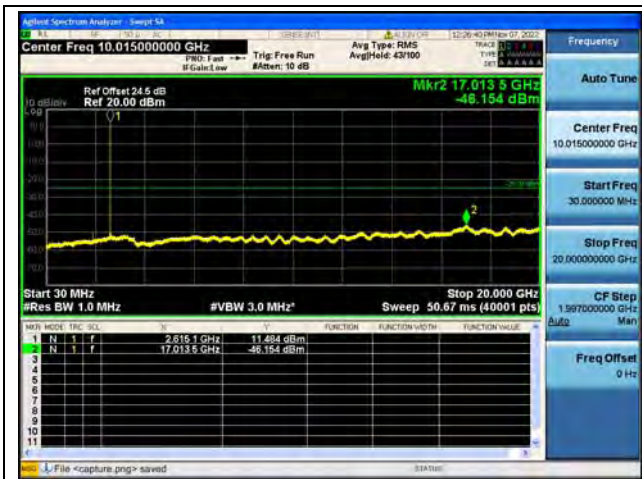

Band38-30M-20G / 5MHz / High CH / QPSK