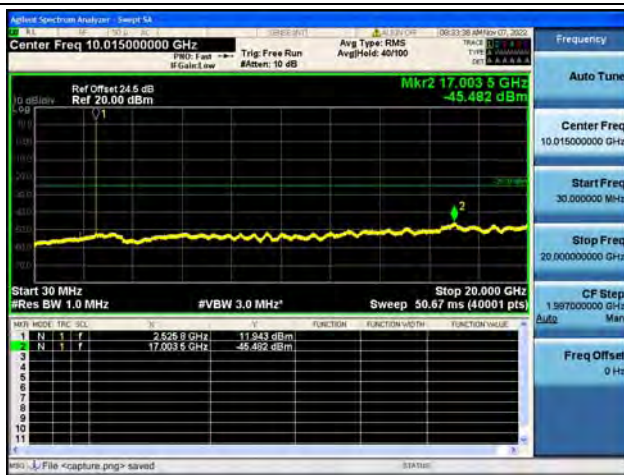

Band7-30M-20G / 20MHz / Mid CH / QPSK

Band7-20G-26G / 20MHz / Mid CH / QPSK

Band7-30M-20G / 20MHz / Mid CH / 16QAM

Band7-20G-26G / 20MHz / Mid CH / 16QAM

Band7-30M-20G / 20MHz / Mid CH / 64QAM

Band7-20G-26G / 20MHz / Mid CH / 64QAM