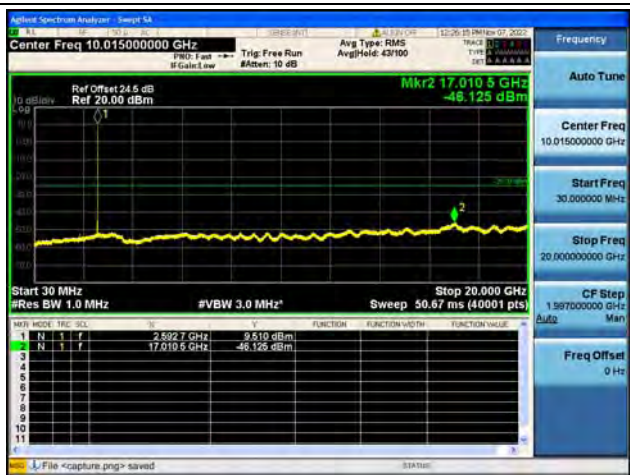

Band38-30M-20G / 5MHz / Mid CH / 16QAM

Band38-30M-20G / 5MHz / Mid CH / 64QAM