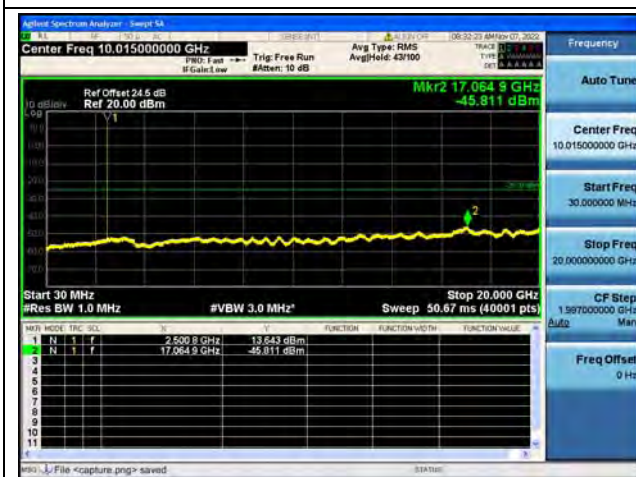

Band7-30M-20G / 20MHz / Low CH / QPSK

Band7-20G-26G / 20MHz / Low CH / QPSK

Band7-30M-20G / 20MHz / Low CH / 16QAM

Band7-20G-26G / 20MHz / Low CH / 16QAM

Band7-30M-20G / 20MHz / Low CH / 64QAM

Band7-20G-26G / 20MHz / Low CH / 64QAM