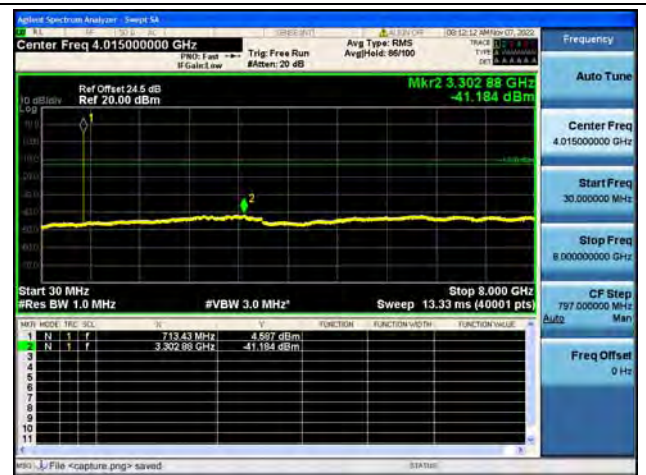

Band12 / 3MHz / High CH / QPSK

Band12 / 3MHz / High CH / 64QAM