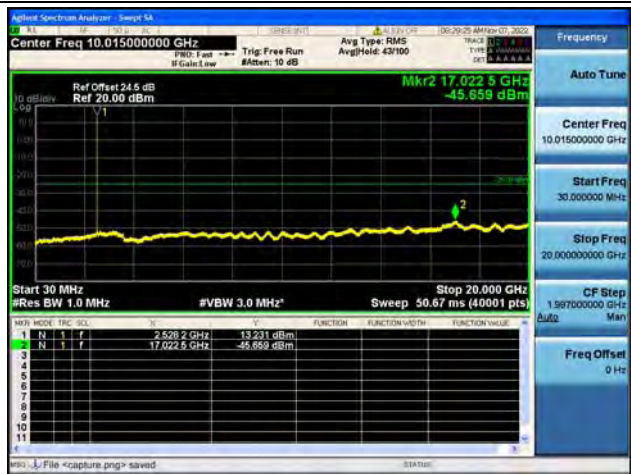

Band7-30M-20G / 15MHz / Mid CH / QPSK

Band7-30M-20G / 15MHz / Mid CH / 16QAM