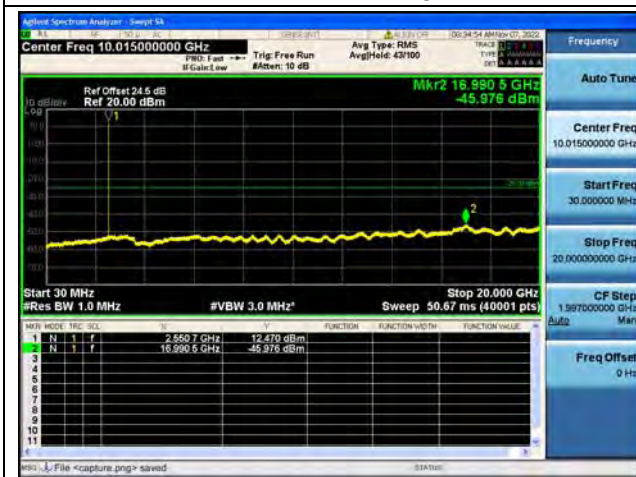

Band7-30M-20G / 20MHz / High CH / QPSK

Band7-20G-26G / 20MHz / High CH / QPSK

Band7-30M-20G / 20MHz / High CH / 16QAM

Band7-20G-26G / 20MHz / High CH / 16QAM

Band7-30M-20G / 20MHz / High CH / 64QAM

Band7-20G-26G / 20MHz / High CH / 64QAM