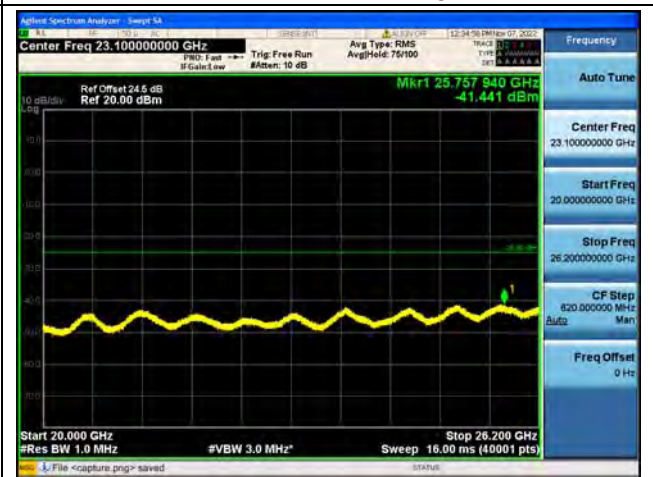

Band38-20G-26G / 15MHz / Mid CH / 16QAM

Band38-30M-20G / 15MHz / Mid CH / 64QAM

Band38-20G-26G / 15MHz / Mid CH / 64QAM

Band38-30M-20G / 15MHz / High CH / QPSK

Band38-20G-26G / 15MHz / High CH / QPSK

Band38-30M-20G / 15MHz / High CH / 16QAM