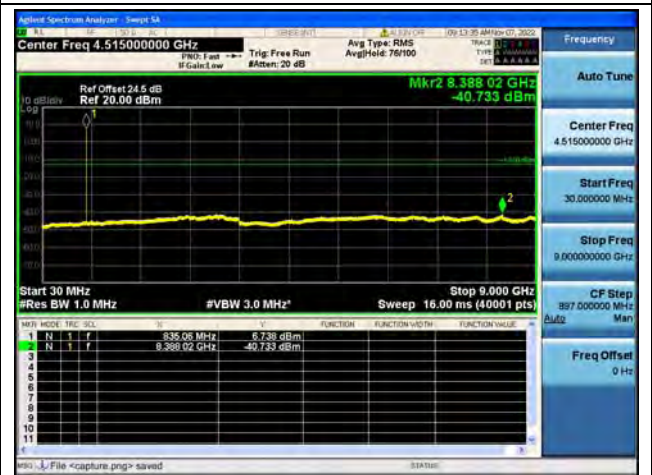

Band26Part22 / 15MHz / High CH / QPSK

Band26Part22 / 15MHz / High CH / 64QAM