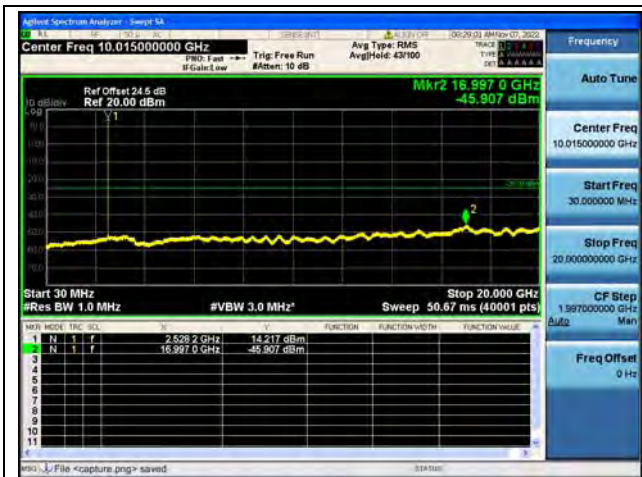

Band7-30M-20G / 15MHz / Low CH / QPSK

Band7-20G-26G / 15MHz / Low CH / QPSK

Band7-30M-20G / 15MHz / Low CH / 16QAM

Band7-20G-26G / 15MHz / Low CH / 16QAM

Band7-30M-20G / 15MHz / Low CH / 64QAM

Band7-20G-26G / 15MHz / Low CH / 64QAM