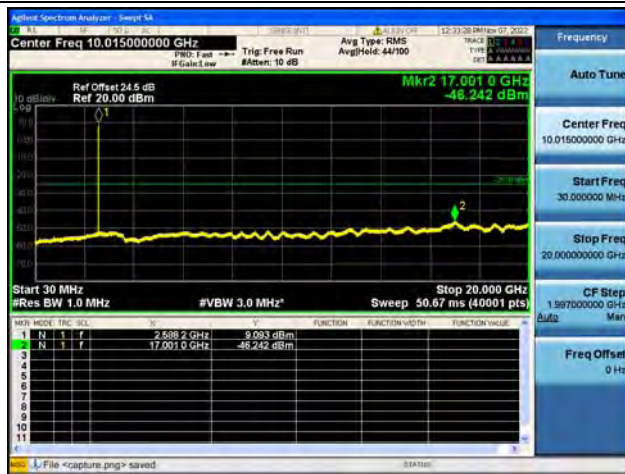

Band38-20G-26G / 15MHz / Low CH / 16QAM

Band38-30M-20G / 15MHz / Low CH / 64QAM

Band38-20G-26G / 15MHz / Low CH / 64QAM

Band38-30M-20G / 15MHz / Mid CH / QPSK

Band38-20G-26G / 15MHz / Mid CH / QPSK

Band38-30M-20G / 15MHz / Mid CH / 16QAM