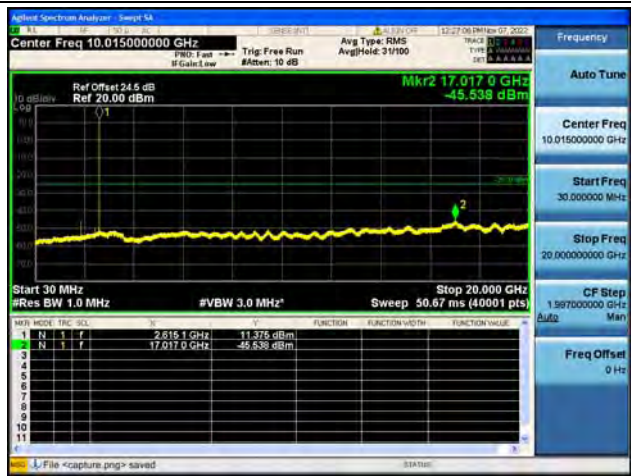

Band38-20G-26G / 5MHz / Mid CH / 16QAM

Band38-30M-20G / 5MHz / Mid CH / 64QAM

Band38-20G-26G / 5MHz / Mid CH / 64QAM

Band38-30M-20G / 5MHz / High CH / QPSK

Band38-20G-26G / 5MHz / High CH / QPSK

Band38-30M-20G / 5MHz / High CH / 16QAM