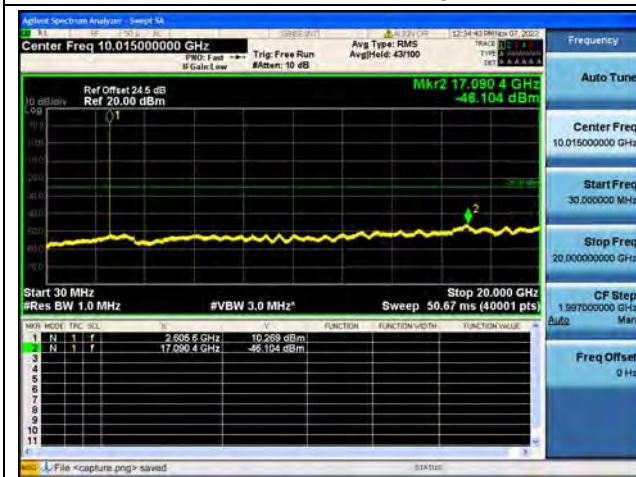

Band38-20G-26G / 15MHz / Mid CH / 16QAM

Band38-30M-20G / 15MHz / Mid CH / 64QAM

Band38-20G-26G / 15MHz / Mid CH / 64QAM

Band38-30M-20G / 15MHz / High CH / QPSK

Band38-20G-26G / 15MHz / High CH / QPSK

Band38-30M-20G / 15MHz / High CH / 16QAM