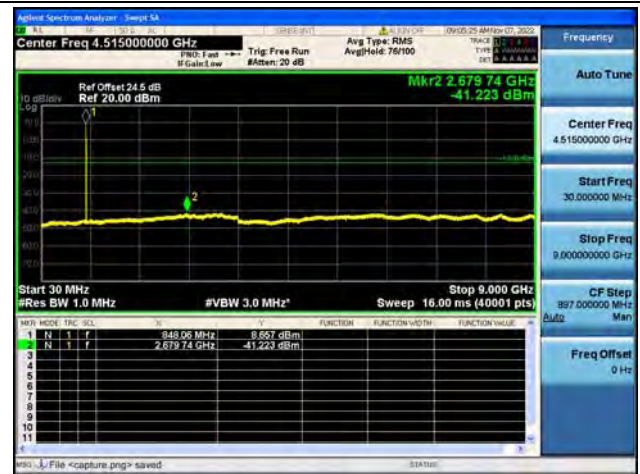

Band26Part22 / 1.4MHz / Low CH / QPSK

Band26Part22 / 1.4MHz / Low CH / 16QAM

Band26Part22 / 1.4MHz / Low CH / 64QAM

Band26Part22 / 1.4MHz / Mid CH / QPSK

Band26Part22 / 1.4MHz / Mid CH / 16QAM

Band26Part22 / 1.4MHz / Mid CH / 64QAM