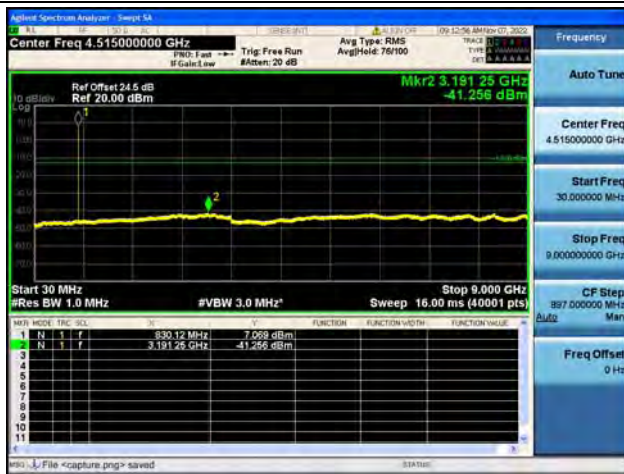

Band26Part22 / 15MHz / Low CH / QPSK

Band26Part22 / 15MHz / Low CH / 16QAM

Band26Part22 / 15MHz / Low CH / 64QAM

Band26Part22 / 15MHz / Mid CH / QPSK

Band26Part22 / 15MHz / Mid CH / 16QAM

Band26Part22 / 15MHz / Mid CH / 64QAM