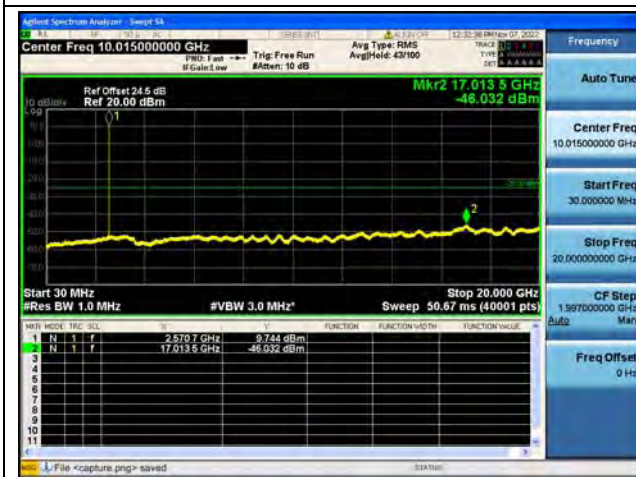

Band38-30M-20G / 15MHz / Low CH / 16QAM

Band38-30M-20G / 15MHz / Low CH / 64QAM