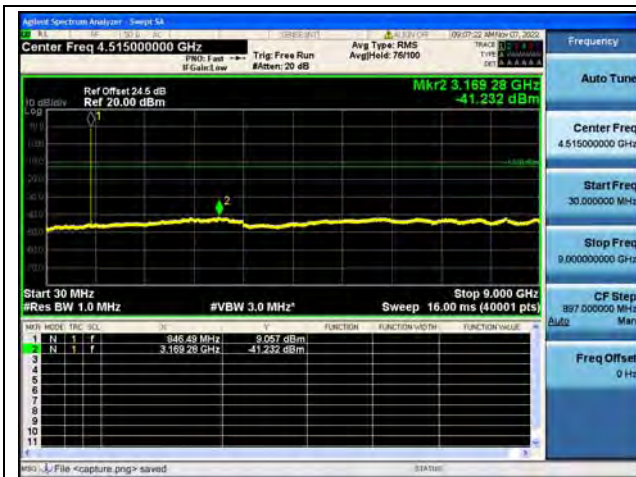

Band26Part22 / 3MHz / High CH / QPSK