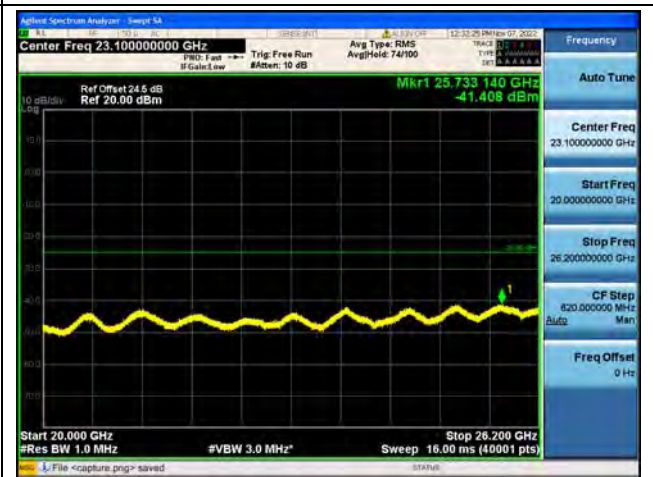

Band38-20G-26G / 10MHz / High CH / 16QAM

Band38-30M-20G / 10MHz / High CH / 64QAM

Band38-20G-26G / 10MHz / High CH / 64QAM

Band38-30M-20G / 15MHz / Low CH / QPSK

Band38-20G-26G / 15MHz / Low CH / QPSK

Band38-30M-20G / 15MHz / Low CH / 16QAM