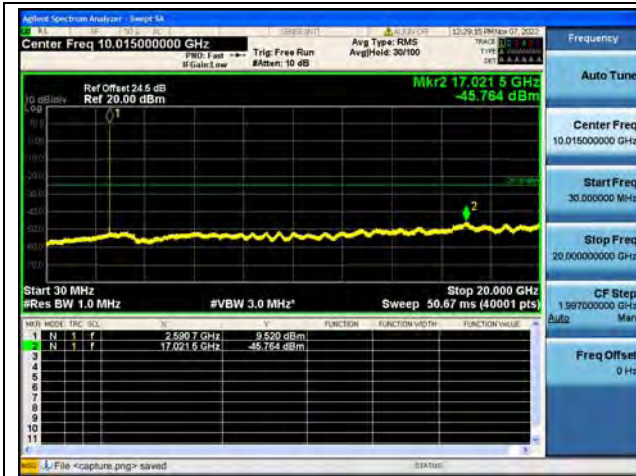

Band38-30M-20G / 10MHz / Mid CH / QPSK