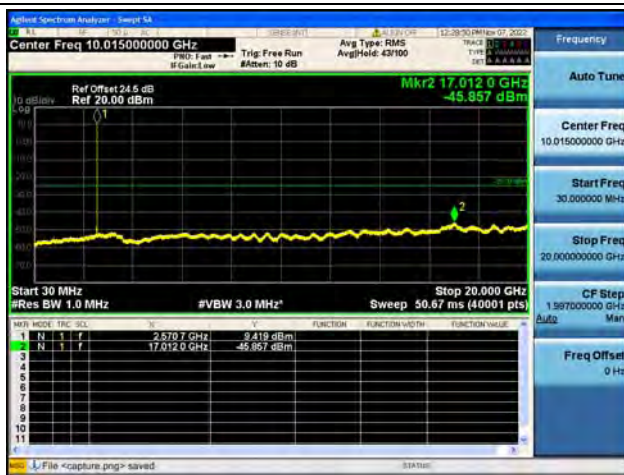

Band38-30M-20G / 10MHz / Low CH / 16QAM

Band38-30M-20G / 10MHz / Low CH / 64QAM