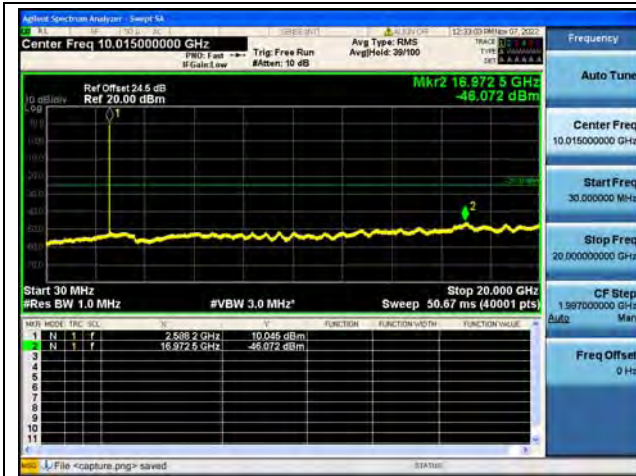

Band38-30M-20G / 15MHz / Mid CH / QPSK