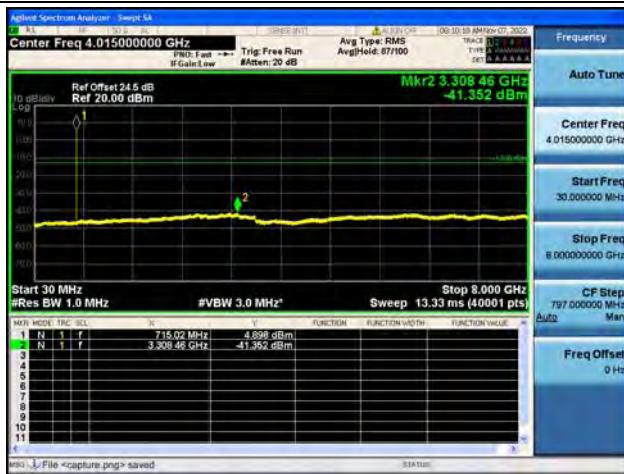

Band12 / 1.4MHz / High CH / QPSK

Band12 / 1.4MHz / High CH / 64QAM