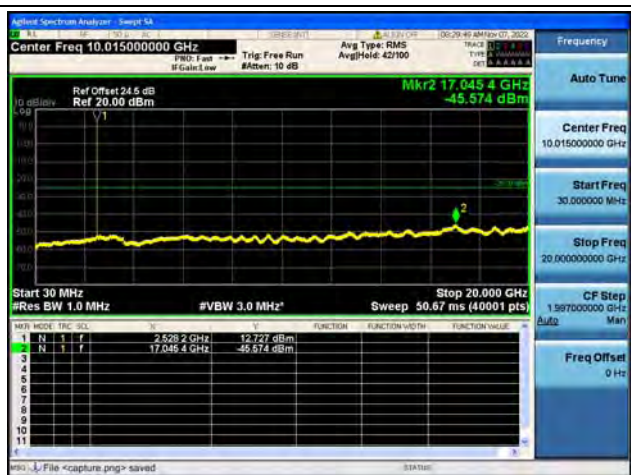

Band7-30M-20G / 15MHz / Mid CH / QPSK

Band7-20G-26G / 15MHz / Mid CH / QPSK

Band7-30M-20G / 15MHz / Mid CH / 16QAM

Band7-20G-26G / 15MHz / Mid CH / 16QAM

Band7-30M-20G / 15MHz / Mid CH / 64QAM

Band7-20G-26G / 15MHz / Mid CH / 64QAM