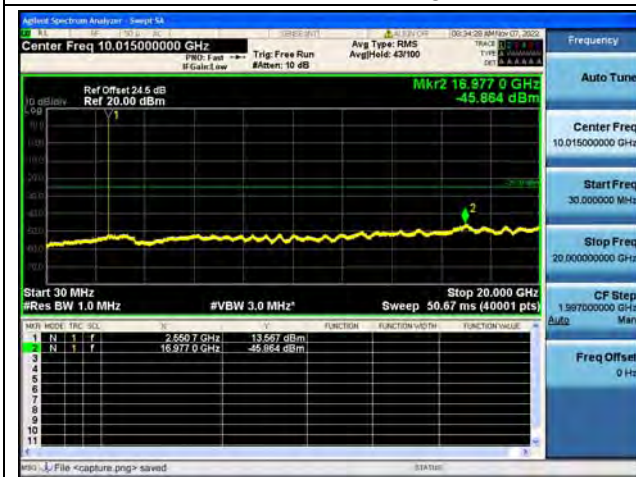

Band7-30M-20G / 20MHz / High CH / QPSK

Band7-30M-20G / 20MHz / High CH / 16QAM