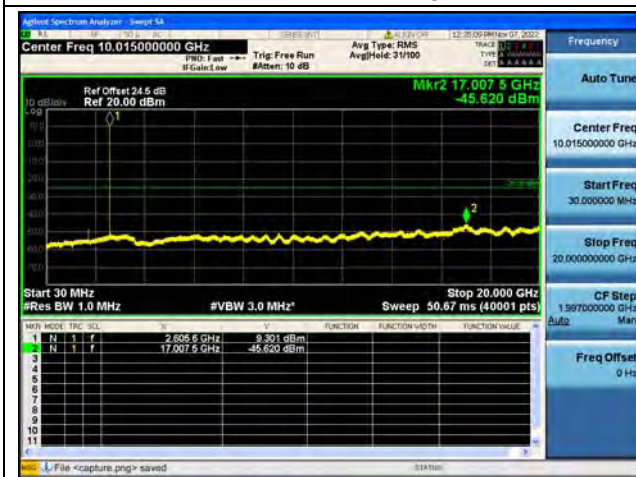

Band38-30M-20G / 15MHz / High CH / 16QAM

Band38-30M-20G / 15MHz / High CH / 64QAM