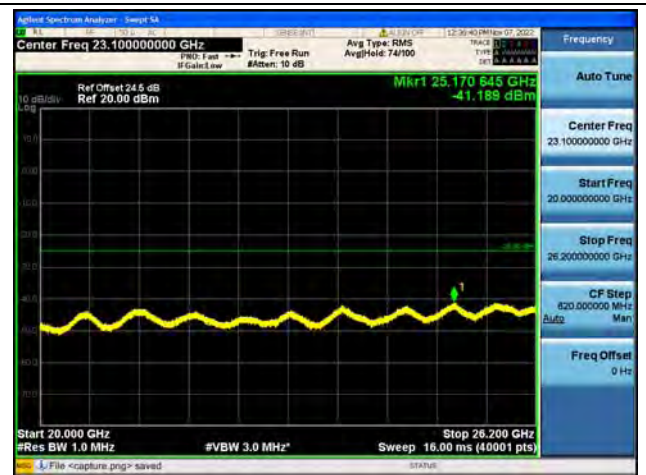

Band38-20G-26G / 20MHz / Low CH / 16QAM

Band38-20G-26G / 20MHz / Low CH / 64QAM