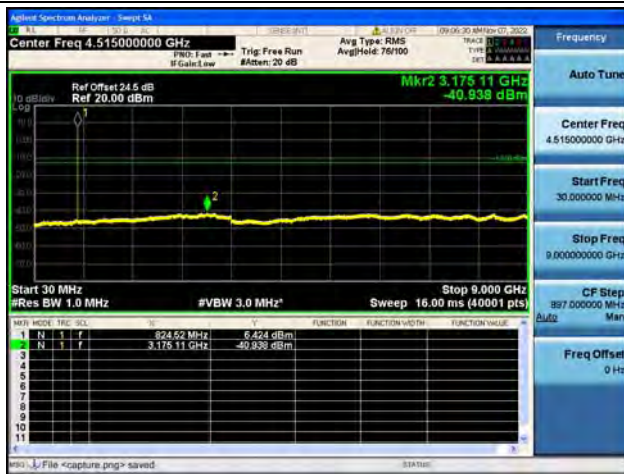

Band26Part22 / 1.4MHz / High CH / QPSK

Band26Part22 / 1.4MHz / High CH / 16QAM

Band26Part22 / 1.4MHz / High CH / 64QAM

Band26Part22 / 3MHz / Low CH / QPSK

Band26Part22 / 3MHz / Low CH / 16QAM

Band26Part22 / 3MHz / Low CH / 64QAM