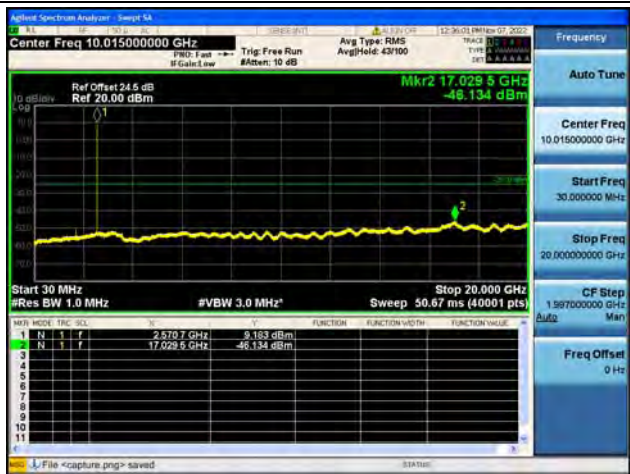

Band38-20G-26G / 15MHz / High CH / 16QAM

Band38-30M-20G / 15MHz / High CH / 64QAM

Band38-20G-26G / 15MHz / High CH / 64QAM

Band38-30M-20G / 20MHz / Low CH / QPSK

Band38-20G-26G / 20MHz / Low CH / QPSK

Band38-30M-20G / 20MHz / Low CH / 16QAM