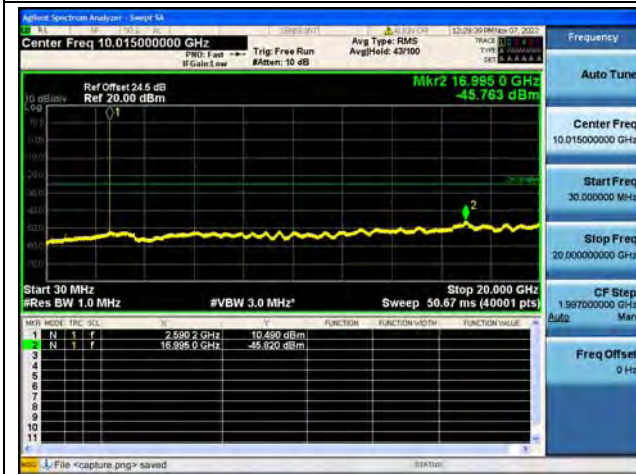

Band38-20G-26G / 10MHz / Low CH / 16QAM

Band38-30M-20G / 10MHz / Low CH / 64QAM

Band38-20G-26G / 10MHz / Low CH / 64QAM

Band38-30M-20G / 10MHz / Mid CH / QPSK

Band38-20G-26G / 10MHz / Mid CH / QPSK

Band38-30M-20G / 10MHz / Mid CH / 16QAM