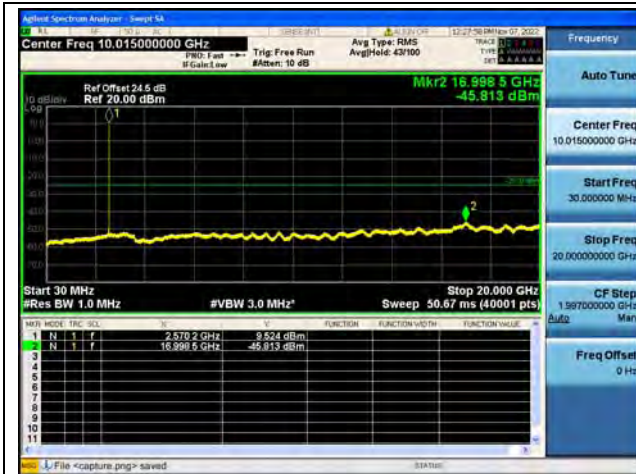

Band38-30M-20G / 10MHz / Low CH / QPSK