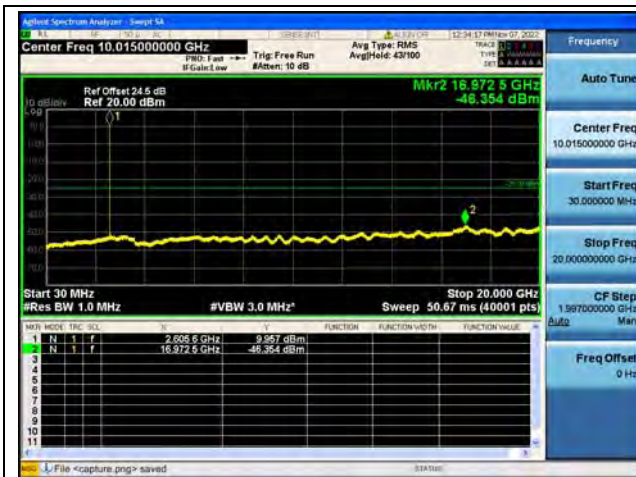

Band38-30M-20G / 15MHz / High CH / QPSK