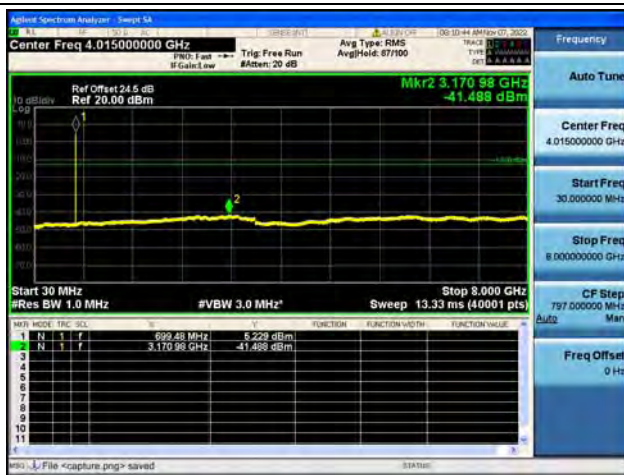

Band12 / 1.4MHz / High CH / 64QAM

Band12 / 3MHz / Low CH / 16QAM