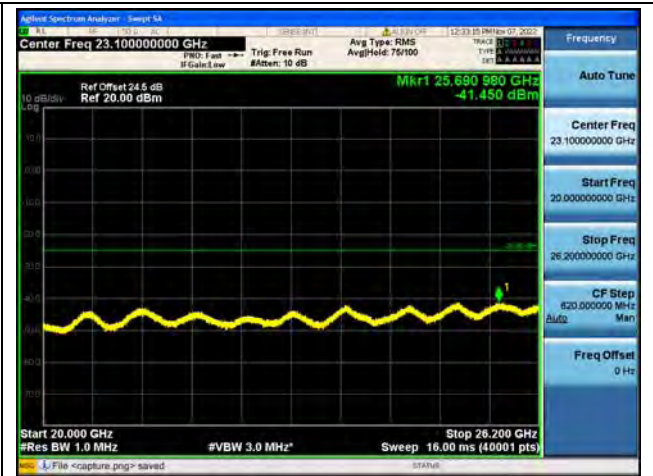

Band38-20G-26G / 15MHz / Low CH / 16QAM

Band38-30M-20G / 15MHz / Low CH / 64QAM

Band38-20G-26G / 15MHz / Low CH / 64QAM

Band38-30M-20G / 15MHz / Mid CH / QPSK

Band38-20G-26G / 15MHz / Mid CH / QPSK

Band38-30M-20G / 15MHz / Mid CH / 16QAM