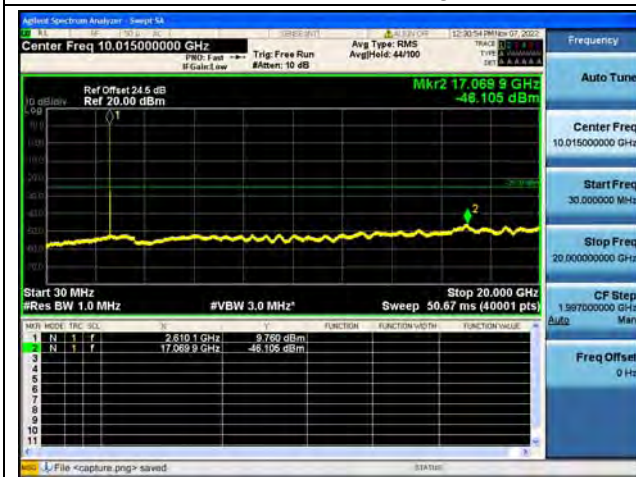

Band38-20G-26G / 10MHz / Mid CH / 16QAM

Band38-30M-20G / 10MHz / Mid CH / 64QAM

Band38-20G-26G / 10MHz / Mid CH / 64QAM

Band38-30M-20G / 10MHz / High CH / QPSK

Band38-20G-26G / 10MHz / High CH / QPSK

Band38-30M-20G / 10MHz / High CH / 16QAM