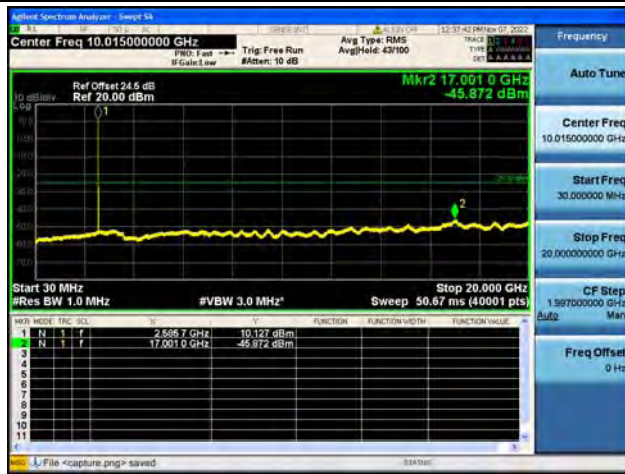

Band38-30M-20G / 20MHz / Mid CH / 16QAM

Band38-30M-20G / 20MHz / Mid CH / 64QAM