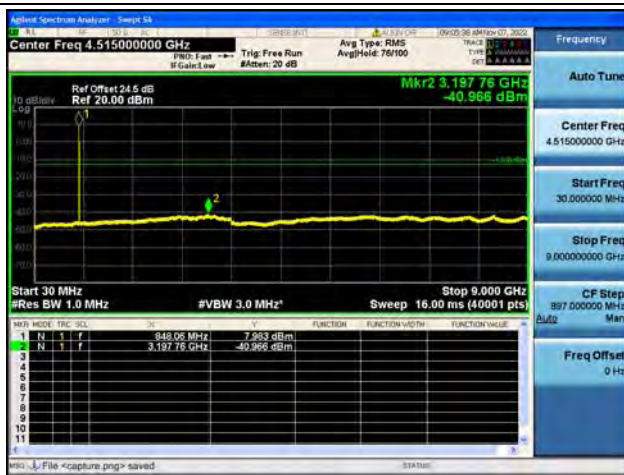

Band26Part22 / 1.4MHz / Mid CH / 64QAM

Band26Part22 / 1.4MHz / High CH / 16QAM