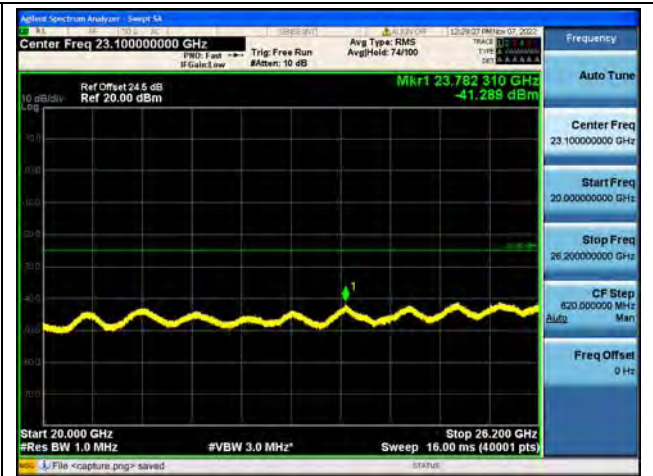

Band38-20G-26G / 10MHz / Low CH / 16QAM

Band38-30M-20G / 10MHz / Low CH / 64QAM

Band38-20G-26G / 10MHz / Low CH / 64QAM

Band38-30M-20G / 10MHz / Mid CH / QPSK

Band38-20G-26G / 10MHz / Mid CH / QPSK

Band38-30M-20G / 10MHz / Mid CH / 16QAM