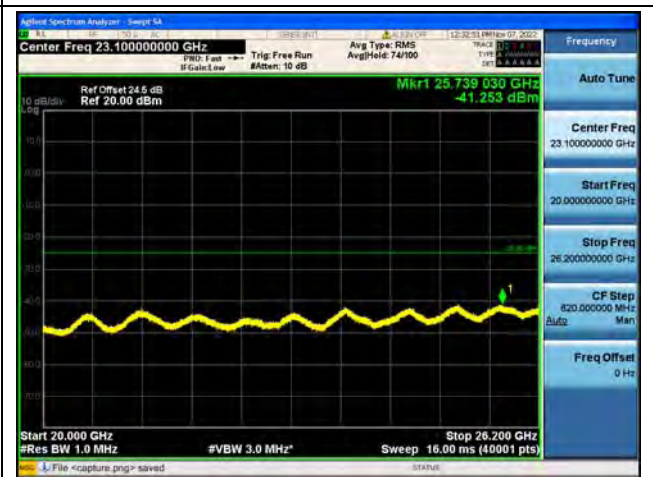

Band38-20G-26G / 15MHz / Low CH / 16QAM

Band38-20G-26G / 15MHz / Low CH / 64QAM