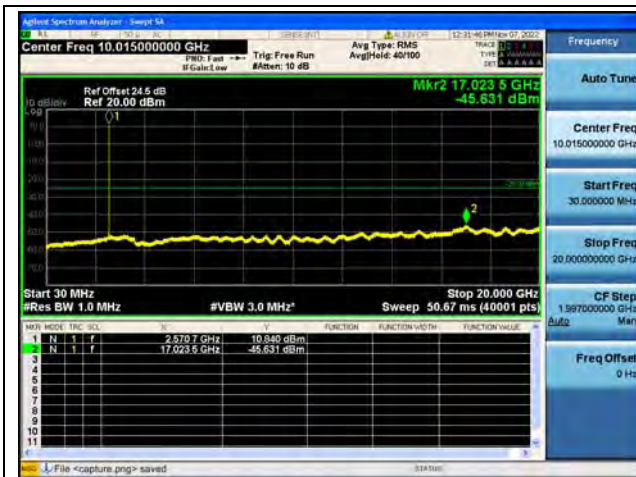

Band38-30M-20G / 15MHz / Low CH / QPSK