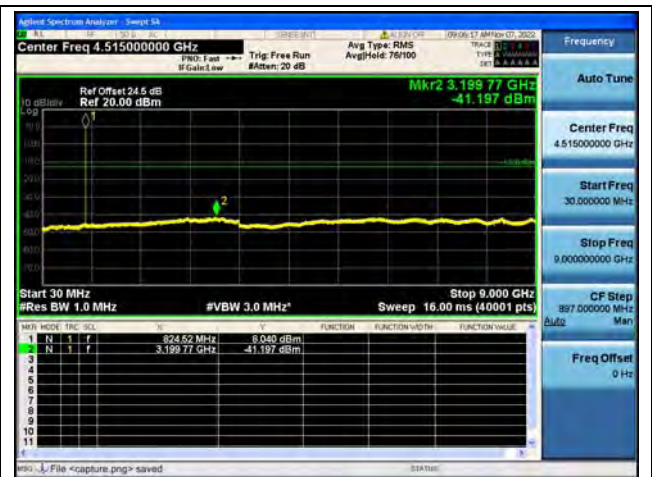

Band26Part22 / 1.4MHz / High CH / QPSK

Band26Part22 / 1.4MHz / High CH / 16QAM

Band26Part22 / 1.4MHz / High CH / 64QAM

Band26Part22 / 3MHz / Low CH / QPSK

Band26Part22 / 3MHz / Low CH / 16QAM

Band26Part22 / 3MHz / Low CH / 64QAM