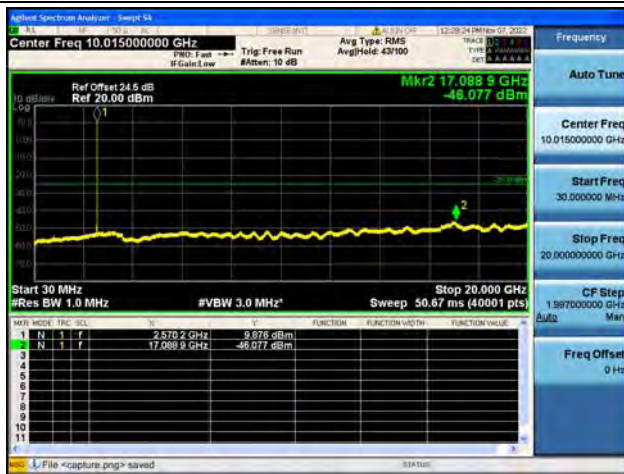

Band38-20G-26G / 5MHz / High CH / 16QAM

Band38-30M-20G / 5MHz / High CH / 64QAM

Band38-20G-26G / 5MHz / High CH / 64QAM

Band38-30M-20G / 10MHz / Low CH / QPSK

Band38-20G-26G / 10MHz / Low CH / QPSK

Band38-30M-20G / 10MHz / Low CH / 16QAM