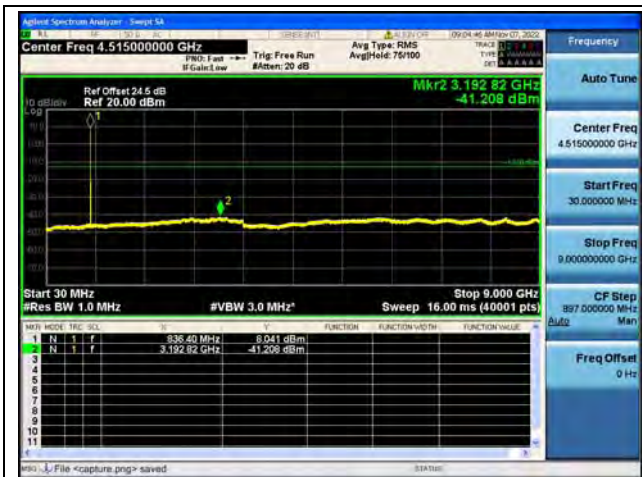

Band26Part22 / 1.4MHz / Low CH / QPSK

Band26Part22 / 1.4MHz / Low CH / 16QAM

Band26Part22 / 1.4MHz / Low CH / 64QAM

Band26Part22 / 1.4MHz / Mid CH / QPSK

Band26Part22 / 1.4MHz / Mid CH / 16QAM

Band26Part22 / 1.4MHz / Mid CH / 64QAM