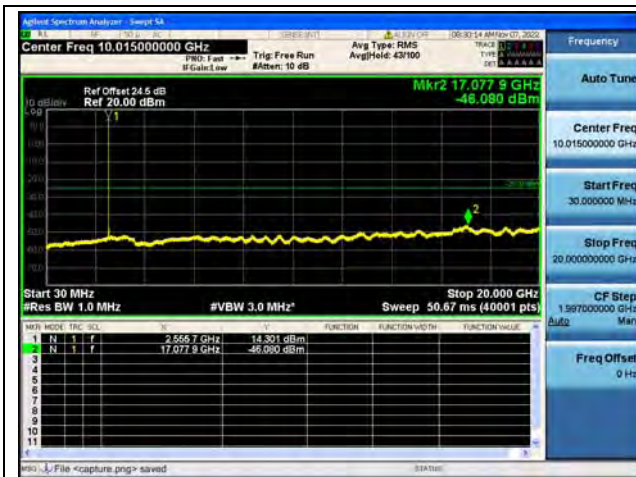

Band7-30M-20G / 15MHz / Mid CH / QPSK

Band7-20G-26G / 15MHz / Mid CH / QPSK

Band7-30M-20G / 15MHz / Mid CH / 16QAM

Band7-20G-26G / 15MHz / Mid CH / 16QAM

Band7-30M-20G / 15MHz / Mid CH / 64QAM

Band7-20G-26G / 15MHz / Mid CH / 64QAM