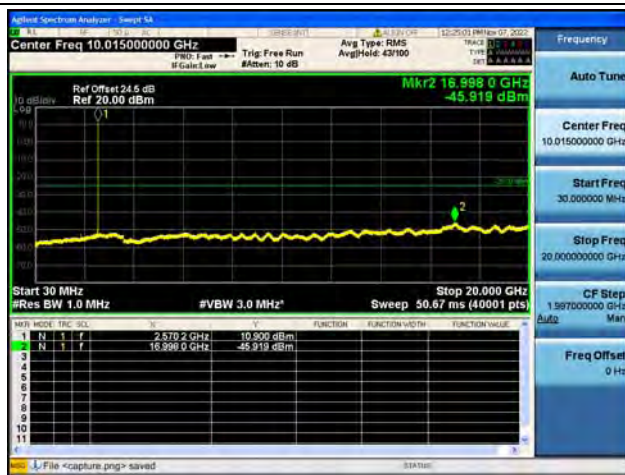

Band38-30M-20G / 5MHz / Low CH / 16QAM

Band38-30M-20G / 5MHz / Low CH / 64QAM