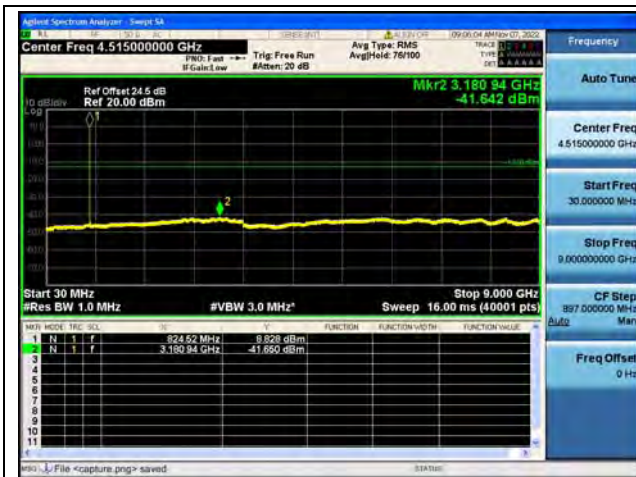

Band26Part22 / 3MHz / Low CH / QPSK