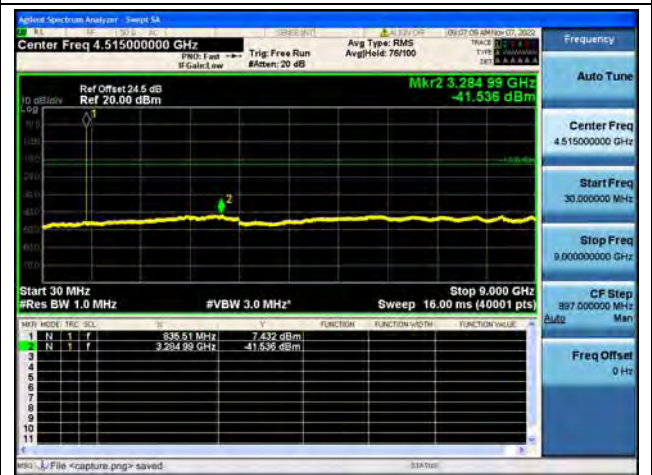

Band26Part22 / 3MHz / Mid CH / QPSK

Band26Part22 / 3MHz / Mid CH / 64QAM