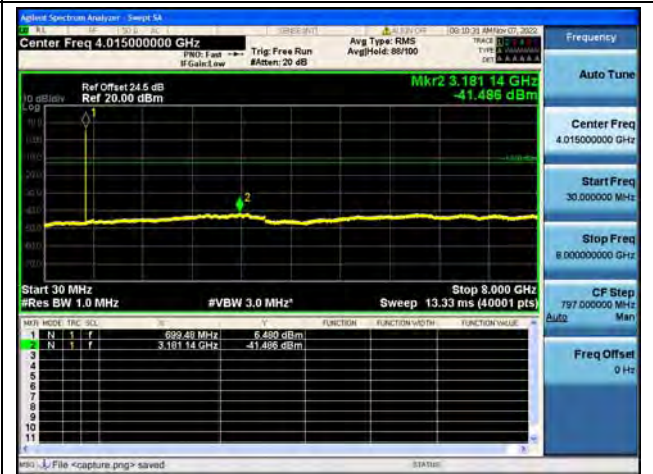

Band12 / 1.4MHz / High CH / 16QAM

Band12 / 3MHz / Low CH / QPSK