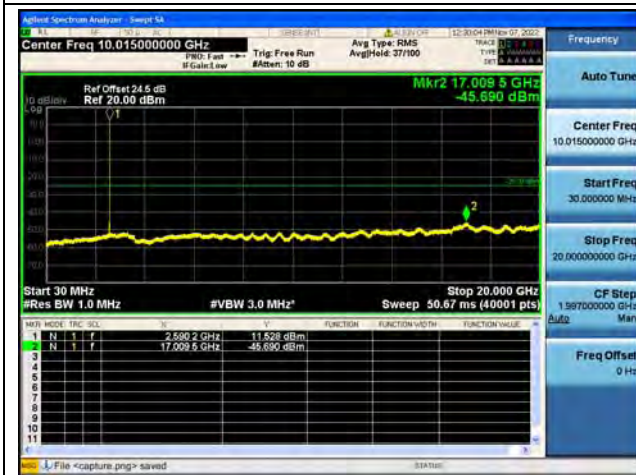

Band38-30M-20G / 10MHz / Mid CH / 16QAM

Band38-30M-20G / 10MHz / Mid CH / 64QAM