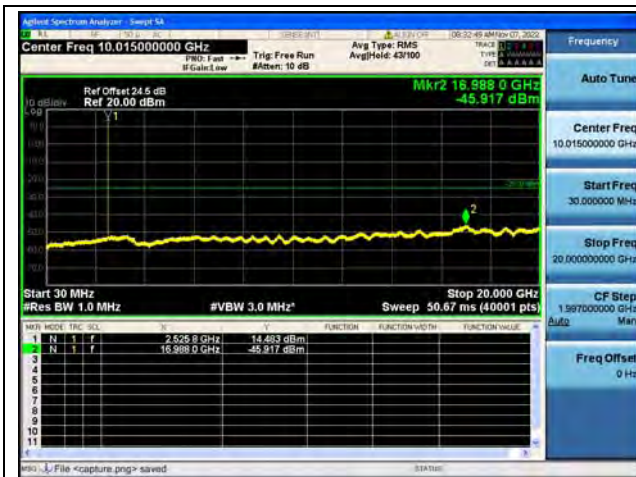

Band7-30M-20G / 20MHz / Low CH / QPSK

Band7-20G-26G / 20MHz / Low CH / QPSK

Band7-30M-20G / 20MHz / Low CH / 16QAM

Band7-20G-26G / 20MHz / Low CH / 16QAM

Band7-30M-20G / 20MHz / Low CH / 64QAM

Band7-20G-26G / 20MHz / Low CH / 64QAM