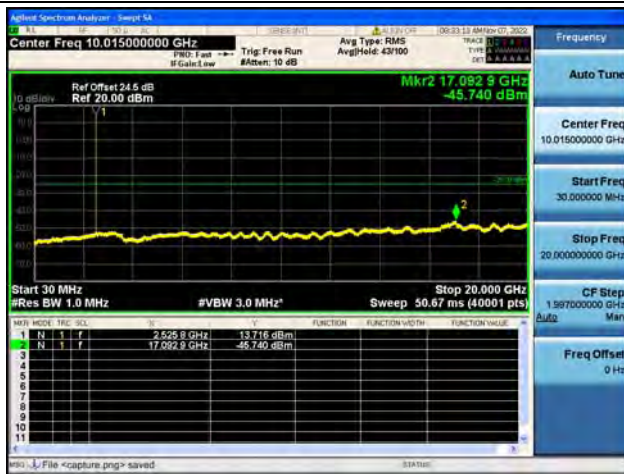

Band7-30M-20G / 20MHz / Mid CH / QPSK

Band7-30M-20G / 20MHz / Mid CH / 16QAM