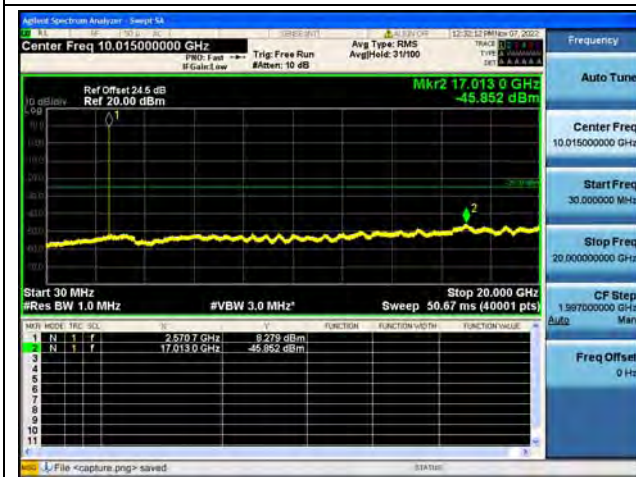

Band38-20G-26G / 10MHz / High CH / 16QAM

Band38-30M-20G / 10MHz / High CH / 64QAM

Band38-20G-26G / 10MHz / High CH / 64QAM

Band38-30M-20G / 15MHz / Low CH / QPSK

Band38-20G-26G / 15MHz / Low CH / QPSK

Band38-30M-20G / 15MHz / Low CH / 16QAM