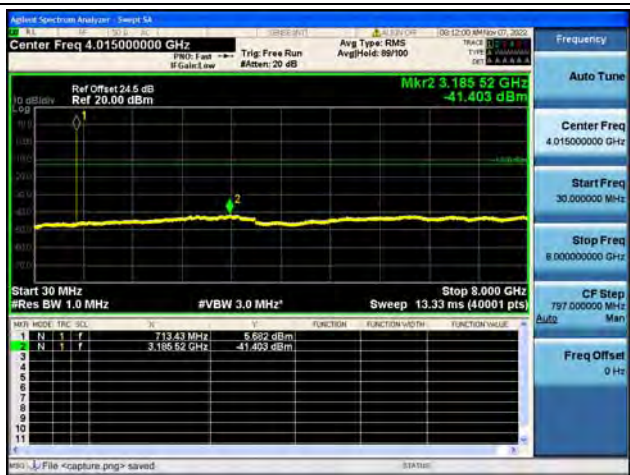

Band12 / 3MHz / Mid CH / 64QAM

Band12 / 3MHz / High CH / 16QAM