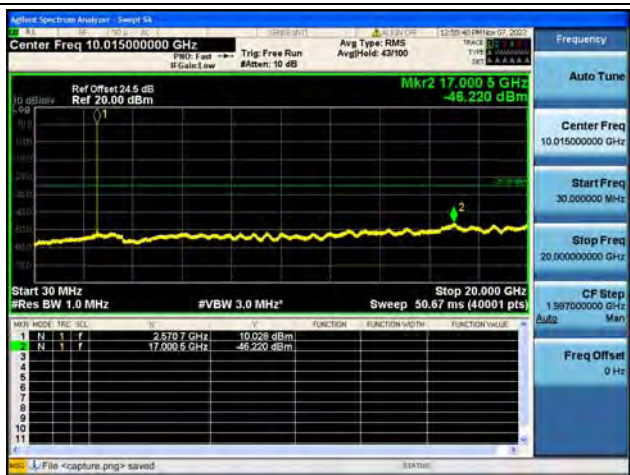

Band38-30M-20G / 20MHz / Low CH / 16QAM

Band38-30M-20G / 20MHz / Low CH / 64QAM