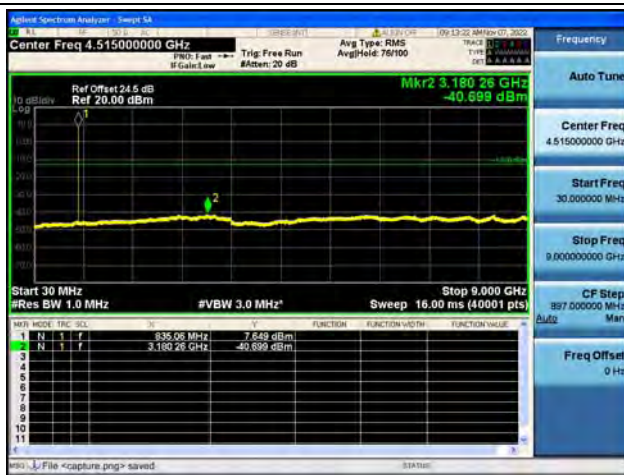

Band26Part22 / 15MHz / Mid CH / 64QAM

Band26Part22 / 15MHz / High CH / 16QAM