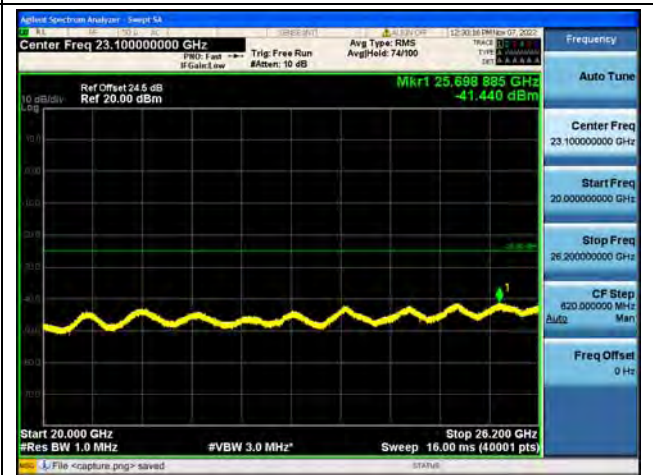

Band38-20G-26G / 10MHz / Mid CH / 16QAM

Band38-20G-26G / 10MHz / Mid CH / 64QAM