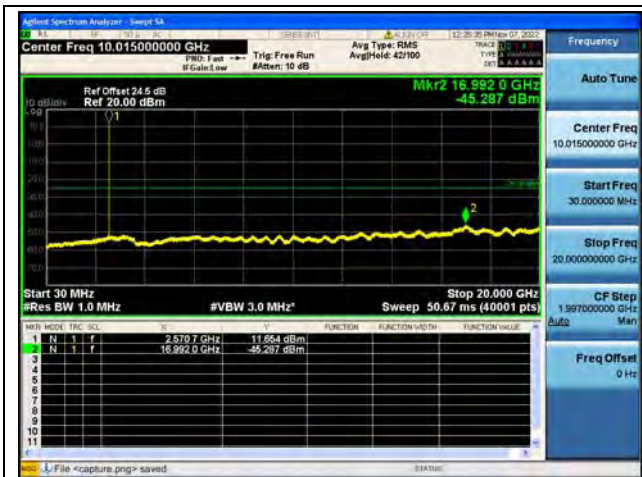

Band38-20G-26G / 15MHz / High CH / 16QAM

Band38-30M-20G / 15MHz / High CH / 64QAM

Band38-20G-26G / 15MHz / High CH / 64QAM

Band38-30M-20G / 20MHz / Low CH / QPSK

Band38-20G-26G / 20MHz / Low CH / QPSK

Band38-30M-20G / 20MHz / Low CH / 16QAM