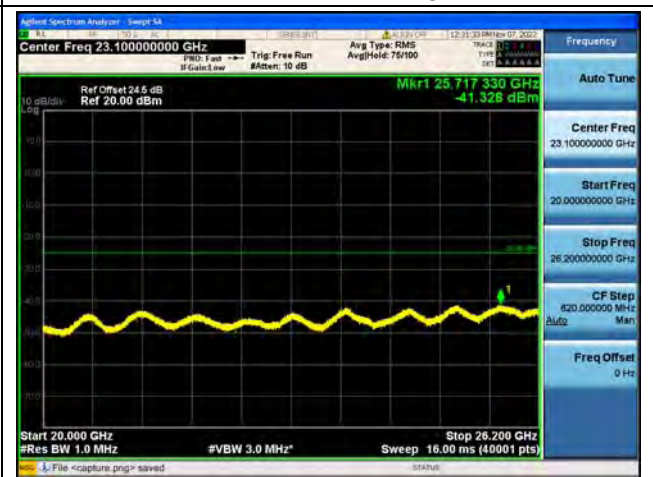

Band38-20G-26G / 10MHz / High CH / 16QAM

Band38-20G-26G / 10MHz / High CH / 64QAM