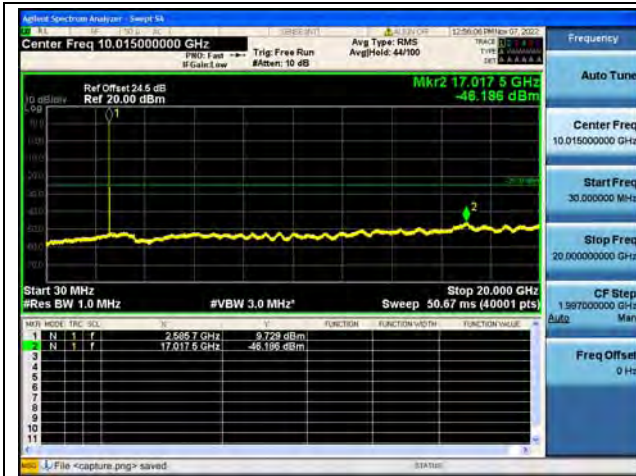

Band38-30M-20G / 20MHz / Mid CH / QPSK