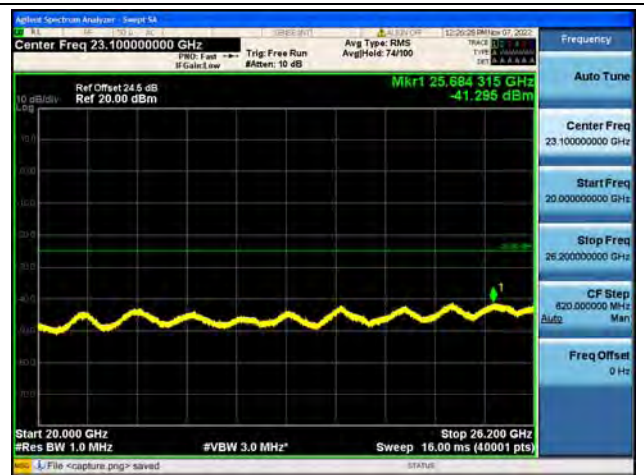

Band38-20G-26G / 5MHz / Mid CH / 16QAM

Band38-20G-26G / 5MHz / Mid CH / 64QAM