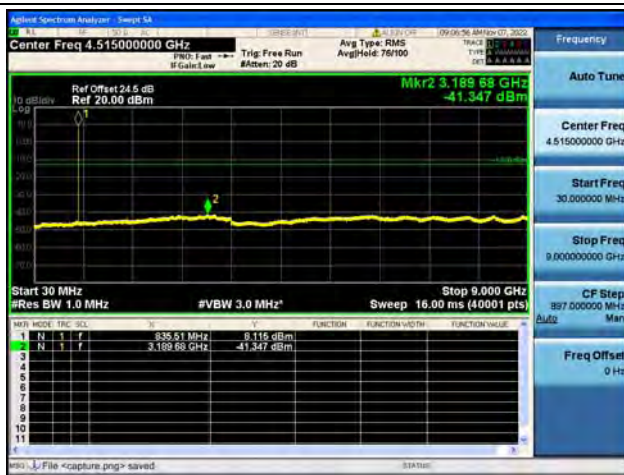

Band26Part22 / 3MHz / Low CH / 64QAM

Band26Part22 / 3MHz / Mid CH / 16QAM