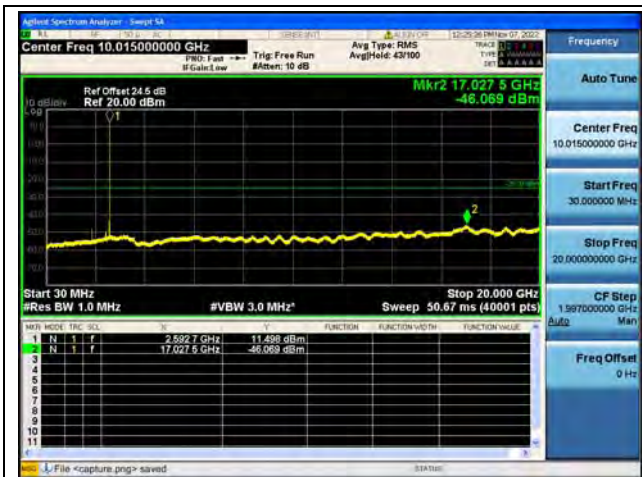

Band38-20G-26G / 5MHz / Low CH / 16QAM

Band38-30M-20G / 5MHz / Low CH / 64QAM

Band38-20G-26G / 5MHz / Low CH / 64QAM

Band38-30M-20G / 5MHz / Mid CH / QPSK

Band38-20G-26G / 5MHz / Mid CH / QPSK

Band38-30M-20G / 5MHz / Mid CH / 16QAM