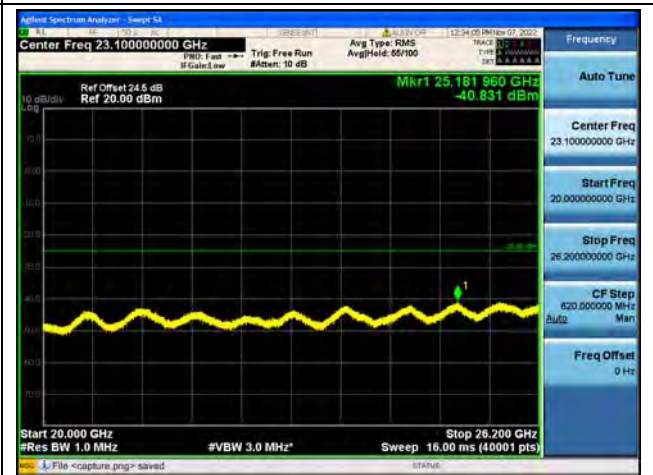

Band38-20G-26G / 15MHz / Mid CH / 16QAM

Band38-20G-26G / 15MHz / Mid CH / 64QAM