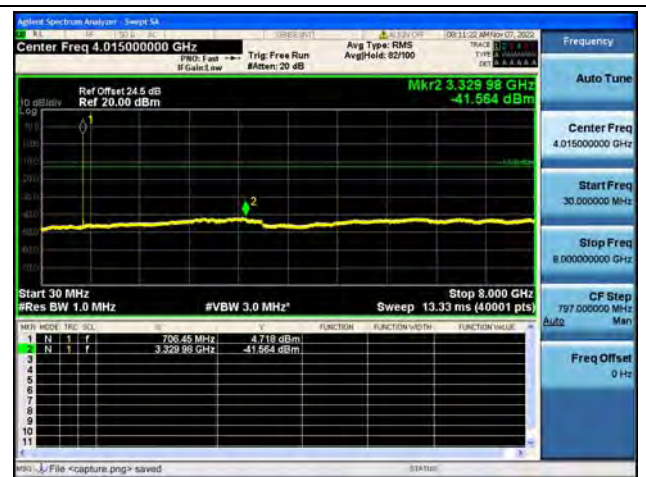

Band12 / 1.4MHz / High CH / 16QAM

Band12 / 1.4MHz / High CH / 64QAM

Band12 / 3MHz / Low CH / QPSK

Band12 / 3MHz / Low CH / 16QAM

Band12 / 3MHz / Low CH / 64QAM

Band12 / 3MHz / Mid CH / QPSK

Band12 / 3MHz / Mid CH / 16QAM