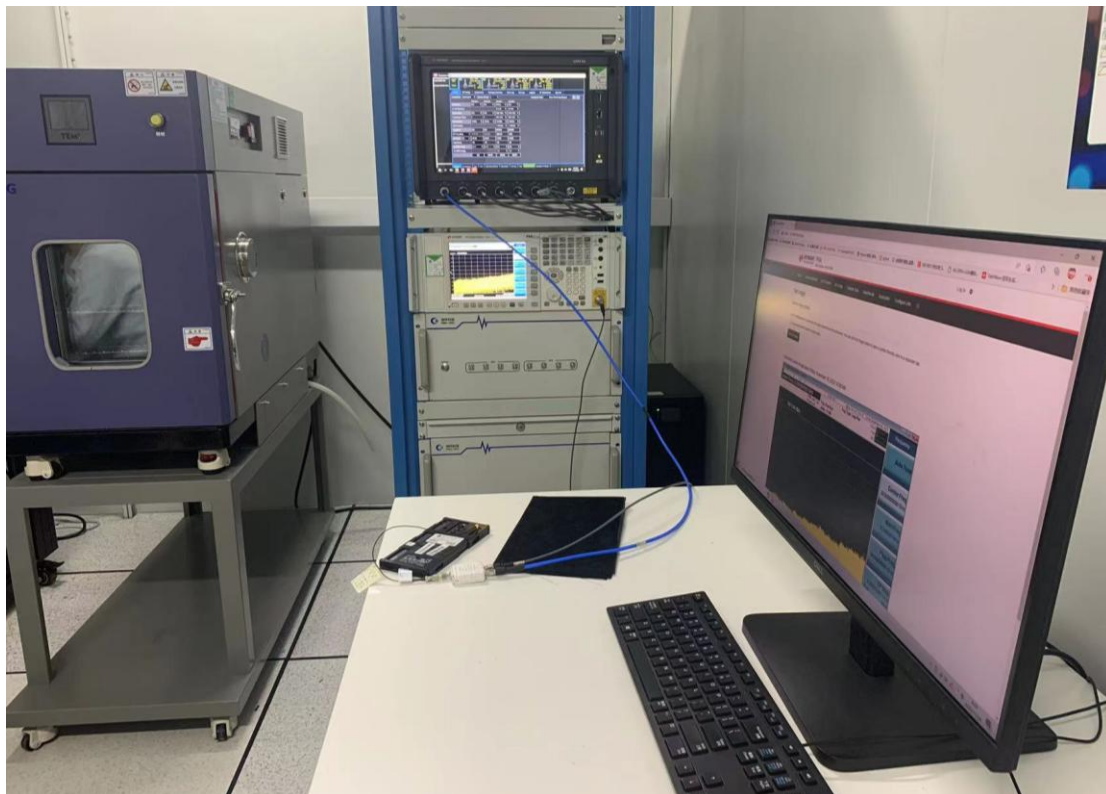

3. RF measurement setup

(5G NR)