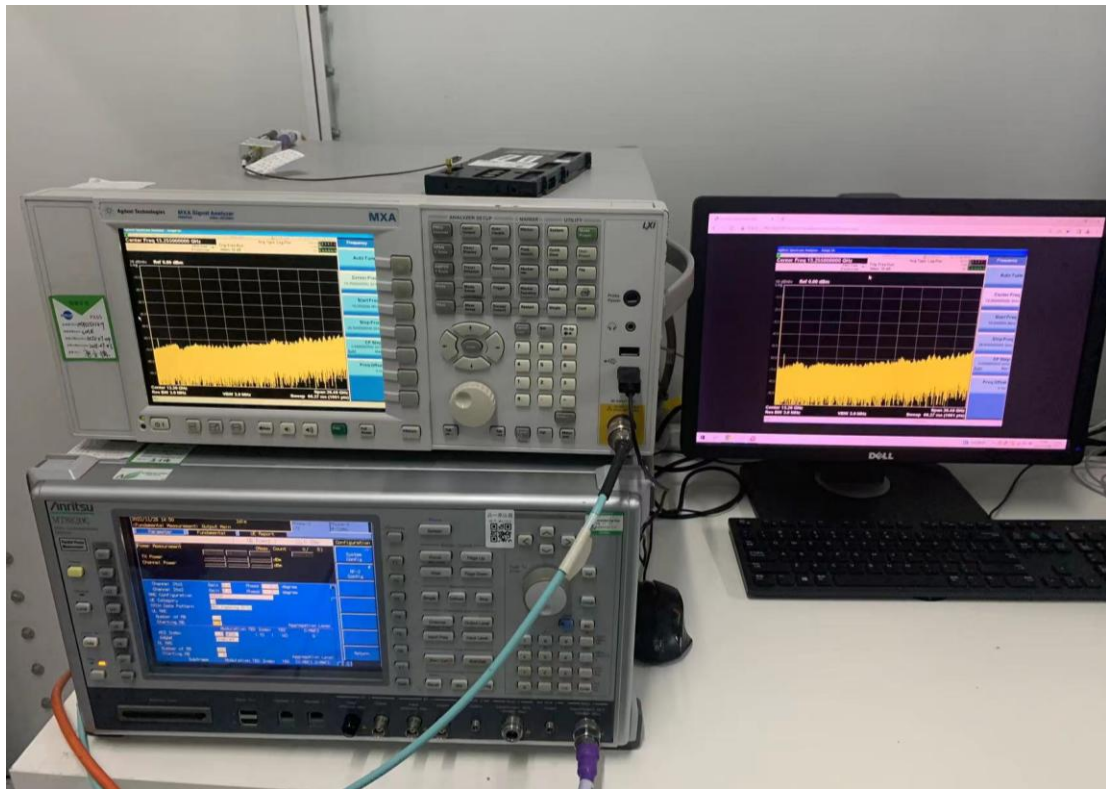

3. RF measurement setup

(GSM&WCDMA&LTE)