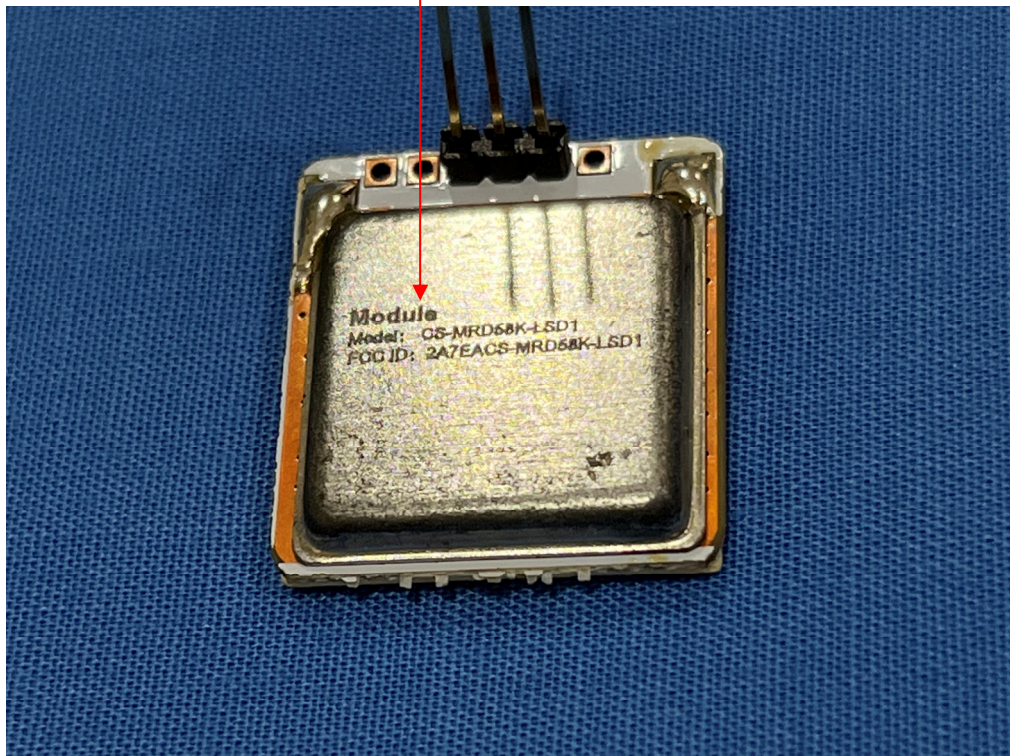

FCC ID Label

Module

Model: CS-MRD58K-LSD1

FCC ID: 2A7EACS-MRD58K-LSD1

FCC ID Label Location Information

The label shown shall be permanently affixed at a conspicuous location on the device and be readily visible to the user at the time purchase (Labeling requirements per 2.925)