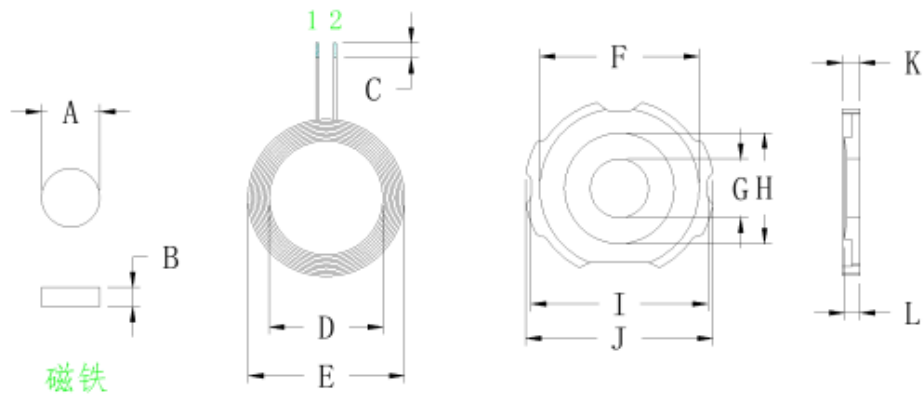

Antenna Specifications

1. Model number: RC- G25-7.7~8.0UH-3300GS-7MM

2. Manufacture:

DONGGUAN KIMCHEN INDUSTRY INTL LIMITED

152 Wanchang Road Section, Taigongling Village, Dalingshan Town, Dongguan City

3. Floor plan: unit: MM

A	7.7 ± 0.05
B	2.5 ± 0.1
C	2 ± 1
D	14 ± 0.2
E	20.5 ± 0.5
F	2.1 ± 0.2
G	7.7 ± 0.1
H	13.5 ± 0.2
I	23.5 ± 0.3
J	25 ± 0.3
K	2.55 ± 0.1
L	2.3 ± 1 中柱高度
M	7 ± 1

4. Product parameters

Antenna Gain: 0dBi

Line diameter: 0.08*24P