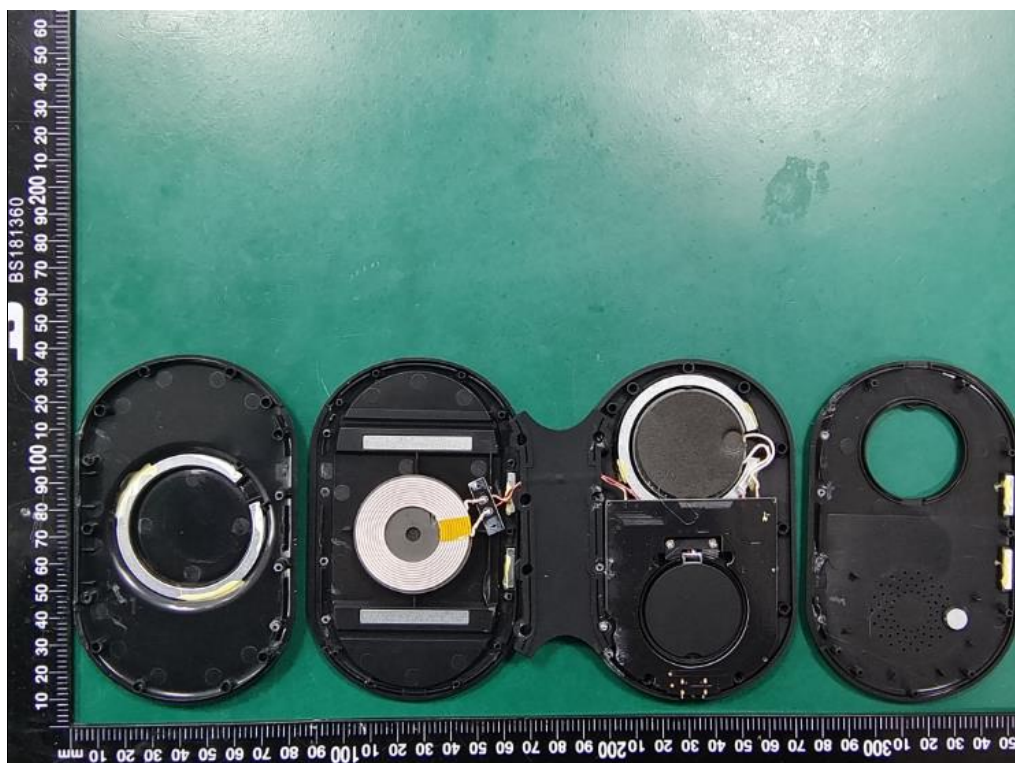

Internal Photo  
FCC ID: 2A4WMWZC- W341

ANT

ANT