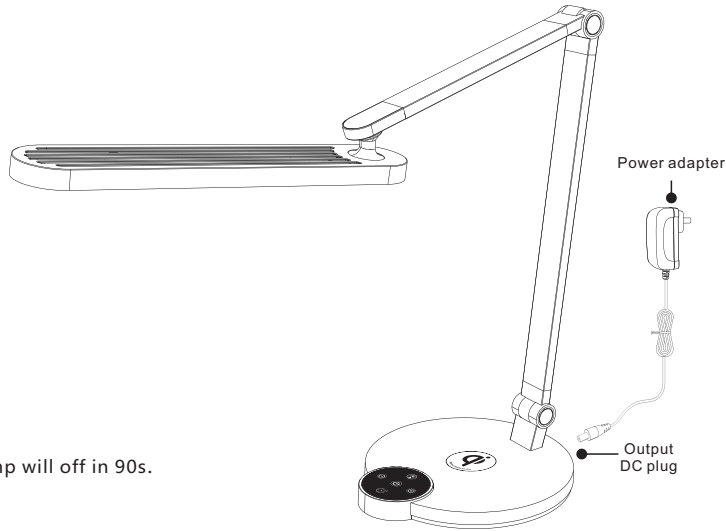

Instruction manual

(First of all, thank you for choosing products. Please read the instructions carefully before using this product)

BL-1131-C

**Wireless charging, Three color temperature
Stepless dimming, Adjustable lamp shade & post
Delayed light off function, Anti glare soft light**

Product function, characteristics and installation methods (Note: please disconnect the power before installation, in case of electric shock)

OFF DELAY Mode

- Press the switch, lamp will off in 90s.

ON/OFF Mode

NOTE : Any changes or modifications to this unit not expressly approved by the party responsible for compliance could void the user's authority to operate the equipment.

Adjustable Lamppost:

Adjustable angles for usage.