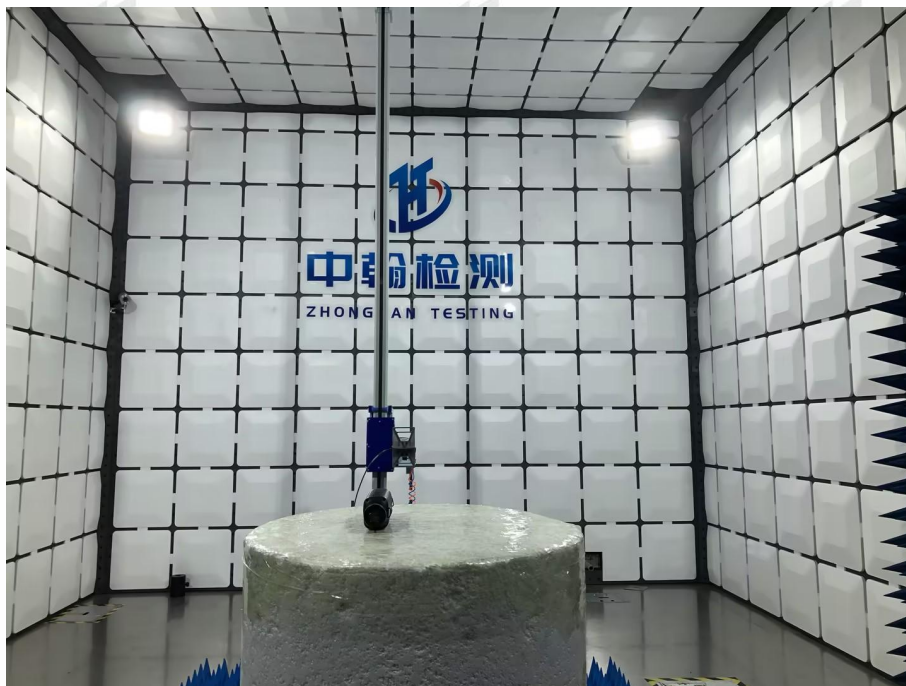

ZHONGHAN

FCC ID:2A30FLEOPARD384

EUT TEST PHOTOS

ZHONGHAN

FCC ID:2A30FLEOPARD384

***** END OF REPORT *****