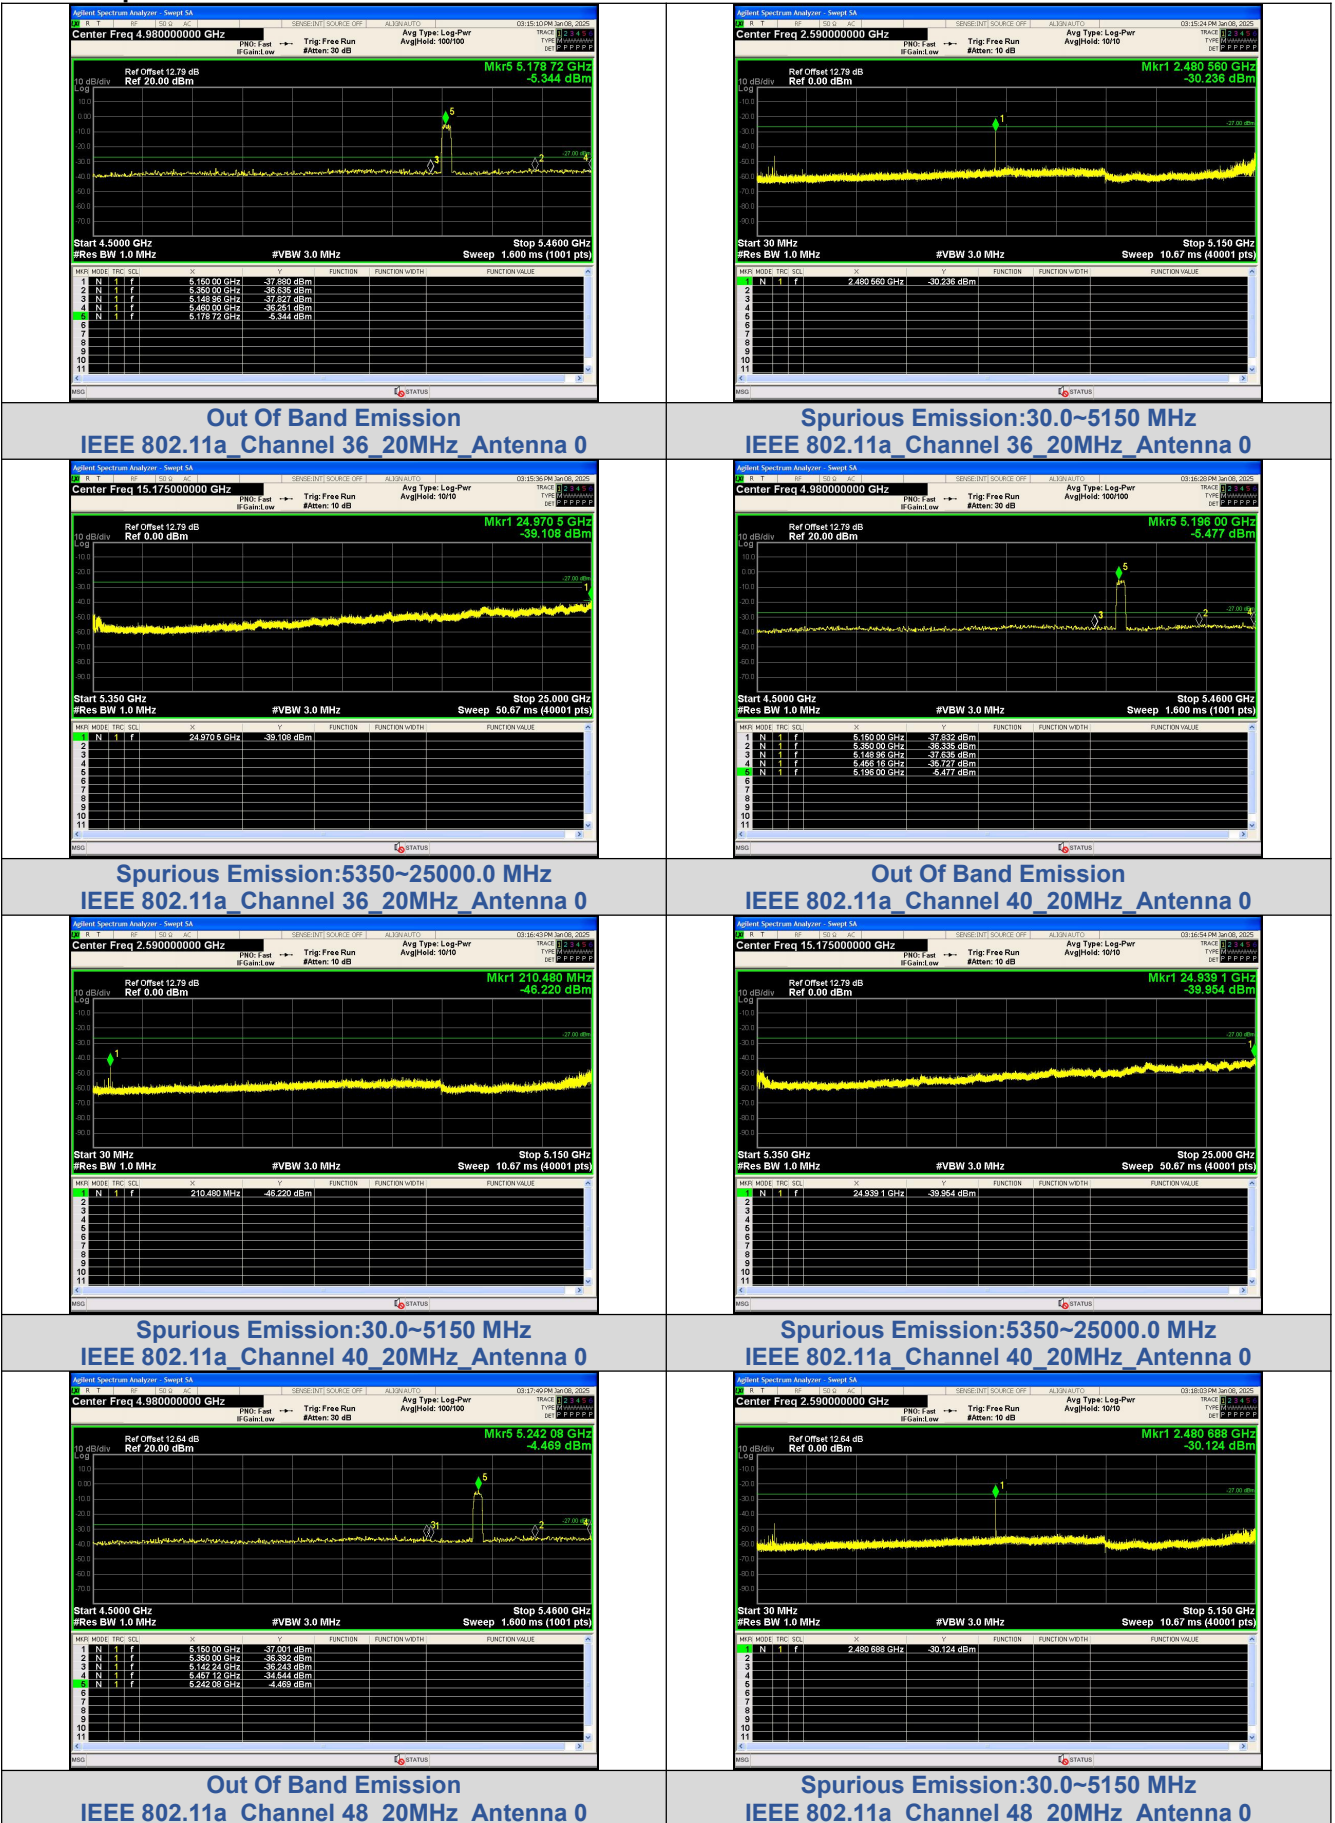

Test Graphs

Out Of Band Emission
IEEE 802.11a Channel 36 20MHz Antenna 0

Spurious Emission:30.0~5150 MHz
IEEE 802.11a Channel 36 20MHz Antenna 0

Spurious Emission:5350~25000.0 MHz
IEEE 802.11a Channel 36 20MHz Antenna 0

Out Of Band Emission
IEEE 802.11a Channel 40 20MHz Antenna 0

Spurious Emission:30.0~5150 MHz
IEEE 802.11a Channel 40 20MHz Antenna 0

Spurious Emission:5350~25000.0 MHz
IEEE 802.11a Channel 40 20MHz Antenna 0

Out Of Band Emission
IEEE 802.11a Channel 48 20MHz Antenna 0

Spurious Emission:30.0~5150 MHz
IEEE 802.11a Channel 48 20MHz Antenna 0