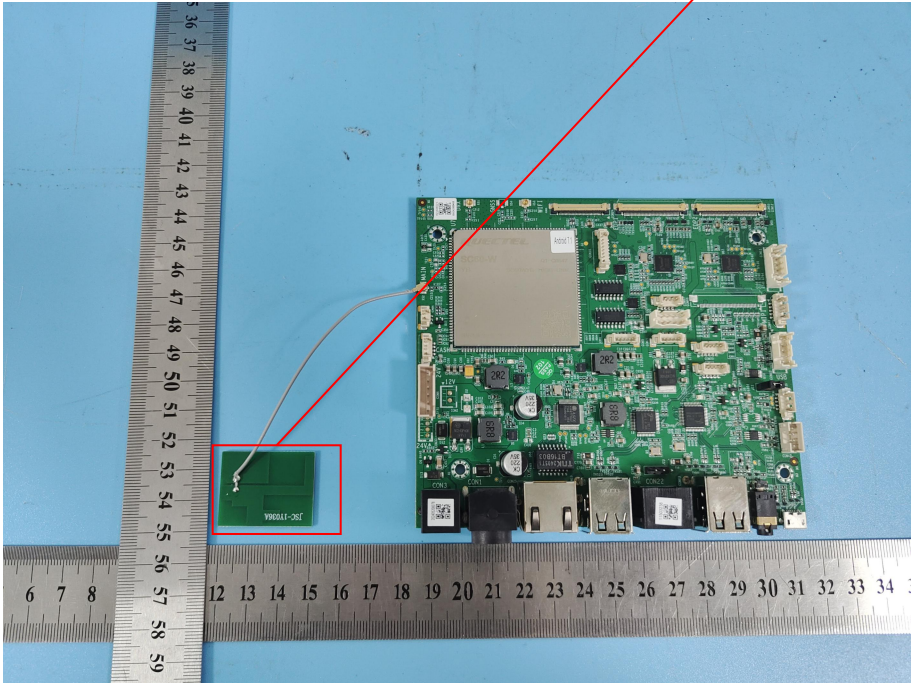

INTERNAL PHOTO OF SAMPLE

INTERNAL PHOTO OF SAMPLE PCB

Model No.: HK526

WIFI/BT antenna

INTERNAL PHOTO OF SAMPLE PCB

INTERNAL PHOTO OF SAMPLE PCB

INTERNAL PHOTO OF SAMPLE PCB