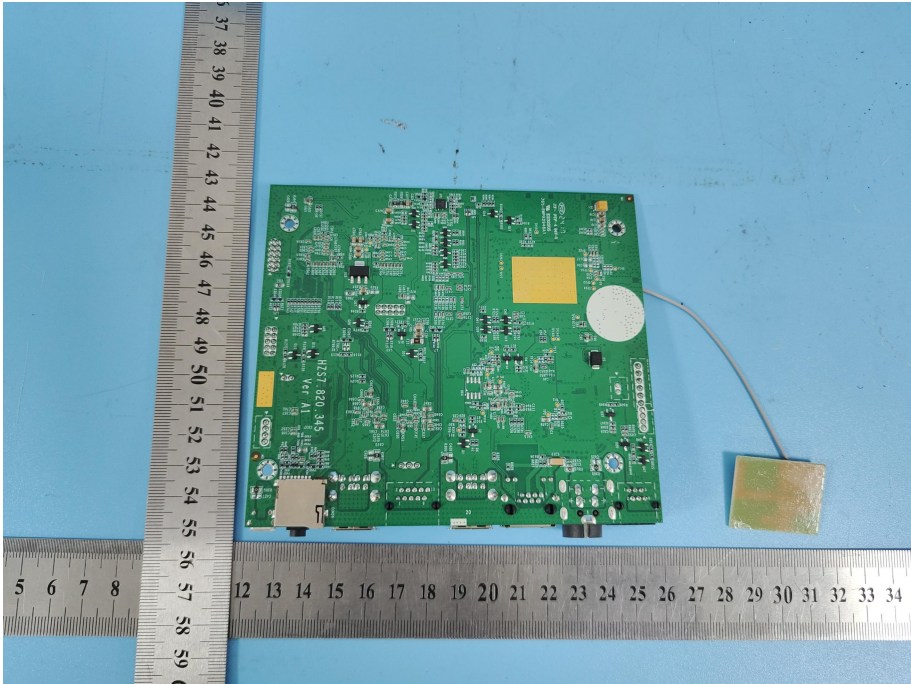

INTERNAL PHOTO OF SAMPLE

INTERNAL PHOTO OF SAMPLE PCB

Model No.: HK526

WIFI/BT antenna

INTERNAL PHOTO OF SAMPLE PCB

INTERNAL PHOTO OF SAMPLE PCB

INTERNAL PHOTO OF SAMPLE PCB