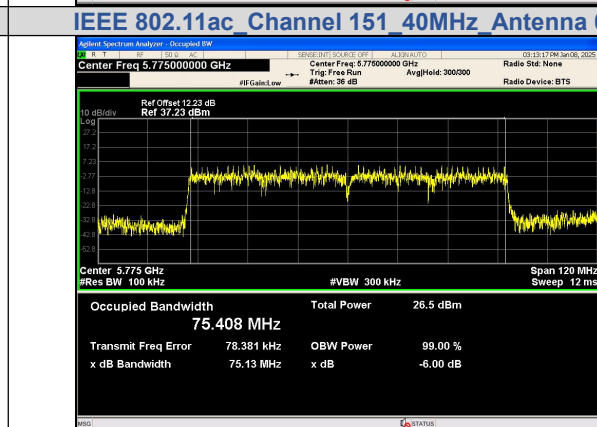

APPENDIX V. 26dB Bandwidth

Test Result

Mode	Channel	Ant.	Center Frequency (MHz)	26 dB Bandwidth (MHz)	RBW/EBW
IEEE 802.11a	36	0	5180	20.11	1.16
	40		5200	18.17	1.11
	48		5240	19.99	1.13
	52		5260	29.19	1.03
	56		5280	24.30	1.04
	64		5320	18.11	1.13
	100		5500	17.94	1.12
	120		5600	17.54	1.17
	140		5700	17.71	1.17
IEEE 802.11n_20	36	0	5180	19.64	1.33
	40		5200	28.18	1.06
	48		5240	25.52	1.18
	52		5260	26.07	1.15
	56		5280	25.27	1.19
	64		5320	19.45	1.2
	100		5500	18.95	1.11
	120		5600	18.86	1.1
IEEE 802.11n_40	38	0	5190	57.78	1.06
	46		5230	56.30	1.06
	54		5270	58.65	1.03
	62		5310	58.93	1.01
	102		5510	49.05	1.04
	118		5590	51.81	1.06
	134		5670	52.98	1.04
IEEE 802.11ac_20	36	0	5180	19.29	1.1
	40		5200	23.66	1.12
	48		5240	24.39	1.05
	52		5260	27.05	1.11
	56		5280	26.68	1.12
	64		5320	19.06	1.12
	100		5500	19.01	1.12
	120		5600	19.15	1.1
	140		5700	18.74	1.12
IEEE 802.11ac_40	38	0	5190	58.88	1.05
	46		5230	59.80	1.03
	54		5270	57.37	1.04
	62		5310	57.70	1.07
	102		5510	49.02	1.04
	118		5590	59.95	1.03
	134		5670	57.54	1.0
IEEE 802.11ac_80	42	0	5210	107.04	1.01
	58		5290	114.01	1.04
	106		5530	96.82	1.03

Test Graphs