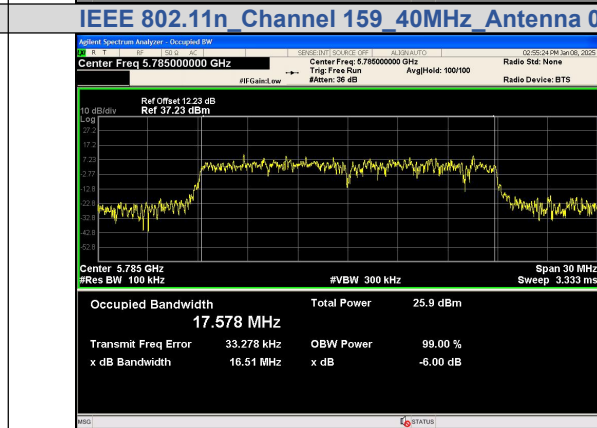

APPENDIX V. 26dB Bandwidth

Test Result

Mode	Channel	Ant.	Center Frequency (MHz)	26 dB Bandwidth (MHz)	RBW/EBW
IEEE 802.11a	36	0	5180	20.11	1.16
	40		5200	18.17	1.11
	48		5240	19.99	1.13
	52		5260	29.19	1.03
	56		5280	24.30	1.04
	64		5320	18.11	1.13
	100		5500	17.94	1.12
	120		5600	17.54	1.17
	140		5700	17.71	1.17
IEEE 802.11n_20	36	0	5180	19.64	1.33
	40		5200	28.18	1.06
	48		5240	25.52	1.18
	52		5260	26.07	1.15
	56		5280	25.27	1.19
	64		5320	19.45	1.2
	100		5500	18.95	1.11
	120		5600	18.86	1.1
IEEE 802.11n_40	38	0	5190	57.78	1.06
	46		5230	56.30	1.06
	54		5270	58.65	1.03
	62		5310	58.93	1.01
	102		5510	49.05	1.04
	118		5590	51.81	1.06
	134		5670	52.98	1.04
IEEE 802.11ac_20	36	0	5180	19.29	1.1
	40		5200	23.66	1.12
	48		5240	24.39	1.05
	52		5260	27.05	1.11
	56		5280	26.68	1.12
	64		5320	19.06	1.12
	100		5500	19.01	1.12
	120		5600	19.15	1.1
	140		5700	18.74	1.12
IEEE 802.11ac_40	38	0	5190	58.88	1.05
	46		5230	59.80	1.03
	54		5270	57.37	1.04
	62		5310	57.70	1.07
	102		5510	49.02	1.04
	118		5590	59.95	1.03
	134		5670	57.54	1.0
IEEE 802.11ac_80	42	0	5210	107.04	1.01
	58		5290	114.01	1.04
	106		5530	96.82	1.03

Test Graphs