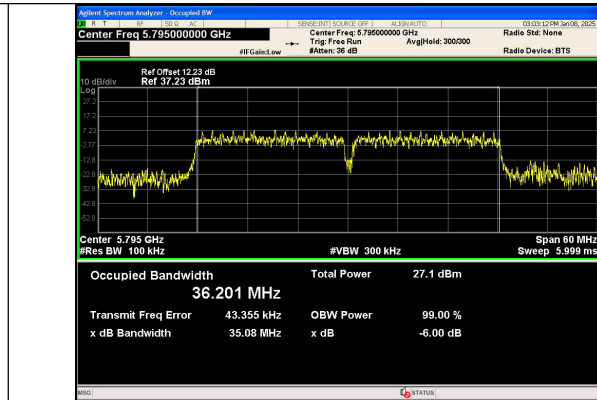

APPENDIX V. 26dB Bandwidth

Test Result

Mode	Channel	Ant.	Center Frequency (MHz)	26 dB Bandwidth (MHz)	RBW/EBW
IEEE 802.11a	36	0	5180	20.11	1.16
	40		5200	18.17	1.11
	48		5240	19.99	1.13
	52		5260	29.19	1.03
	56		5280	24.30	1.04
	64		5320	18.11	1.13
	100		5500	17.94	1.12
	120		5600	17.54	1.17
	140		5700	17.71	1.17
IEEE 802.11n_20	36	0	5180	19.64	1.33
	40		5200	28.18	1.06
	48		5240	25.52	1.18
	52		5260	26.07	1.15
	56		5280	25.27	1.19
	64		5320	19.45	1.2
	100		5500	18.95	1.11
	120		5600	18.86	1.1
IEEE 802.11n_40	38	0	5190	57.78	1.06
	46		5230	56.30	1.06
	54		5270	58.65	1.03
	62		5310	58.93	1.01
	102		5510	49.05	1.04
	118		5590	51.81	1.06
	134		5670	52.98	1.04
IEEE 802.11ac_20	36	0	5180	19.29	1.1
	40		5200	23.66	1.12
	48		5240	24.39	1.05
	52		5260	27.05	1.11
	56		5280	26.68	1.12
	64		5320	19.06	1.12
	100		5500	19.01	1.12
	120		5600	19.15	1.1
	140		5700	18.74	1.12
IEEE 802.11ac_40	38	0	5190	58.88	1.05
	46		5230	59.80	1.03
	54		5270	57.37	1.04
	62		5310	57.70	1.07
	102		5510	49.02	1.04
	118		5590	59.95	1.03
	134		5670	57.54	1.0
IEEE 802.11ac_80	42	0	5210	107.04	1.01
	58		5290	114.01	1.04
	106		5530	96.82	1.03

Test Graphs