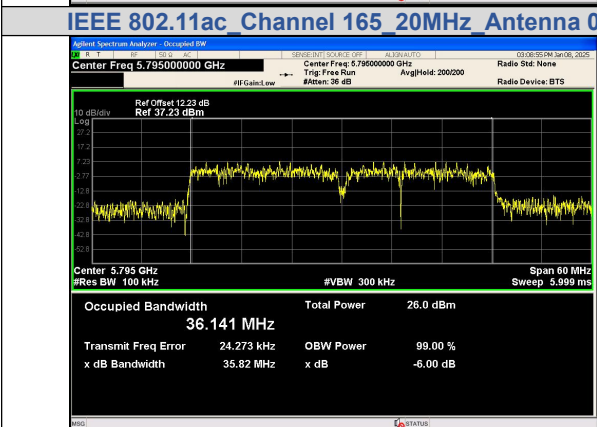

APPENDIX V. 26dB Bandwidth

Test Result

Mode	Channel	Ant.	Center Frequency (MHz)	26 dB Bandwidth (MHz)	RBW/EBW
IEEE 802.11a	36	0	5180	20.11	1.16
	40		5200	18.17	1.11
	48		5240	19.99	1.13
	52		5260	29.19	1.03
	56		5280	24.30	1.04
	64		5320	18.11	1.13
	100		5500	17.94	1.12
	120		5600	17.54	1.17
	140		5700	17.71	1.17
IEEE 802.11n_20	36	0	5180	19.64	1.33
	40		5200	28.18	1.06
	48		5240	25.52	1.18
	52		5260	26.07	1.15
	56		5280	25.27	1.19
	64		5320	19.45	1.2
	100		5500	18.95	1.11
	120		5600	18.86	1.1
IEEE 802.11n_40	38	0	5190	57.78	1.06
	46		5230	56.30	1.06
	54		5270	58.65	1.03
	62		5310	58.93	1.01
	102		5510	49.05	1.04
	118		5590	51.81	1.06
	134		5670	52.98	1.04
IEEE 802.11ac_20	36	0	5180	19.29	1.1
	40		5200	23.66	1.12
	48		5240	24.39	1.05
	52		5260	27.05	1.11
	56		5280	26.68	1.12
	64		5320	19.06	1.12
	100		5500	19.01	1.12
	120		5600	19.15	1.1
	140		5700	18.74	1.12
IEEE 802.11ac_40	38	0	5190	58.88	1.05
	46		5230	59.80	1.03
	54		5270	57.37	1.04
	62		5310	57.70	1.07
	102		5510	49.02	1.04
	118		5590	59.95	1.03
	134		5670	57.54	1.0
IEEE 802.11ac_80	42	0	5210	107.04	1.01
	58		5290	114.01	1.04
	106		5530	96.82	1.03

Test Graphs