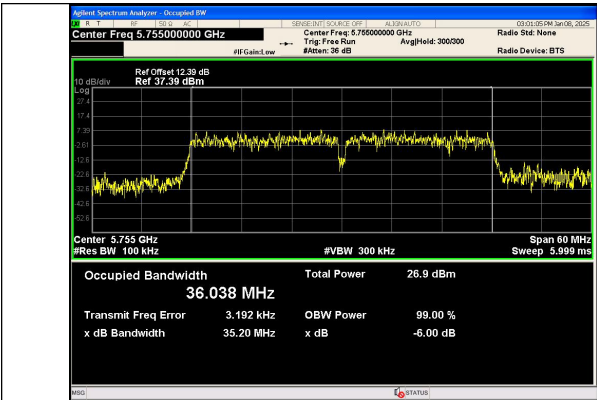

APPENDIX V. 26dB Bandwidth

Test Result

Mode	Channel	Ant.	Center Frequency (MHz)	26 dB Bandwidth (MHz)	RBW/EBW
IEEE 802.11a	36	0	5180	20.11	1.16
	40		5200	18.17	1.11
	48		5240	19.99	1.13
	52		5260	29.19	1.03
	56		5280	24.30	1.04
	64		5320	18.11	1.13
	100		5500	17.94	1.12
	120		5600	17.54	1.17
	140		5700	17.71	1.17
IEEE 802.11n_20	36	0	5180	19.64	1.33
	40		5200	28.18	1.06
	48		5240	25.52	1.18
	52		5260	26.07	1.15
	56		5280	25.27	1.19
	64		5320	19.45	1.2
	100		5500	18.95	1.11
	120		5600	18.86	1.1
IEEE 802.11n_40	38	0	5190	57.78	1.06
	46		5230	56.30	1.06
	54		5270	58.65	1.03
	62		5310	58.93	1.01
	102		5510	49.05	1.04
	118		5590	51.81	1.06
	134		5670	52.98	1.04
IEEE 802.11ac_20	36	0	5180	19.29	1.1
	40		5200	23.66	1.12
	48		5240	24.39	1.05
	52		5260	27.05	1.11
	56		5280	26.68	1.12
	64		5320	19.06	1.12
	100		5500	19.01	1.12
	120		5600	19.15	1.1
	140		5700	18.74	1.12
IEEE 802.11ac_40	38	0	5190	58.88	1.05
	46		5230	59.80	1.03
	54		5270	57.37	1.04
	62		5310	57.70	1.07
	102		5510	49.02	1.04
	118		5590	59.95	1.03
	134		5670	57.54	1.0
IEEE 802.11ac_80	42	0	5210	107.04	1.01
	58		5290	114.01	1.04
	106		5530	96.82	1.03

Test Graphs