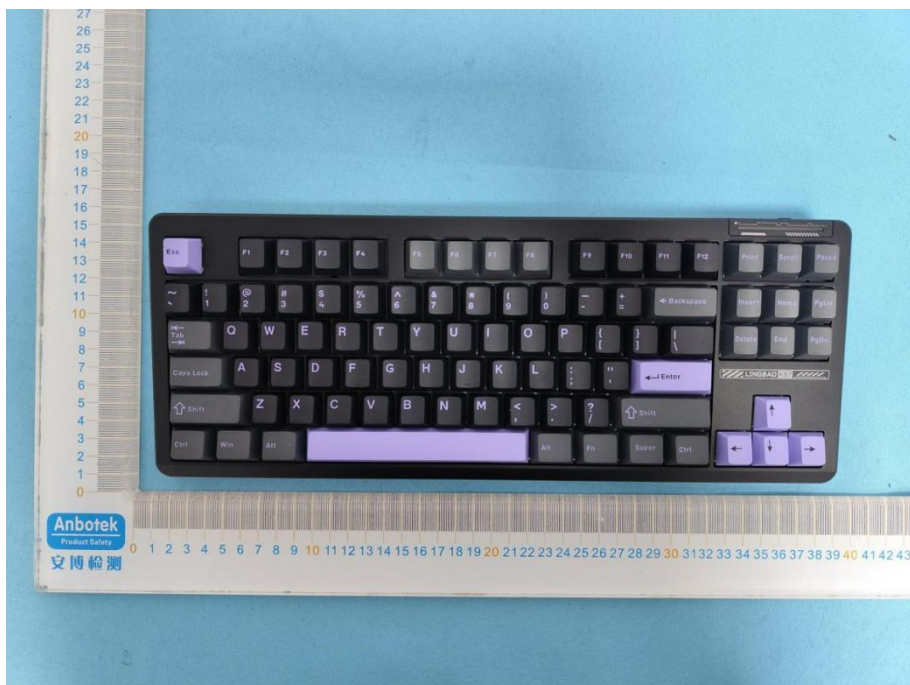

Appendix II -- External Photograph

Shenzhen Anbotek Compliance Laboratory Limited

Address: Sogood Industrial Zone Laboratory & 1/F. of Building D, Sogood Science and Technology Park, Sanwei Community, Hangcheng Subdistrict, Bao'an District, Shenzhen, Guangdong, China
Tel: (86)0755-26066440 Email: service@anbotek.com