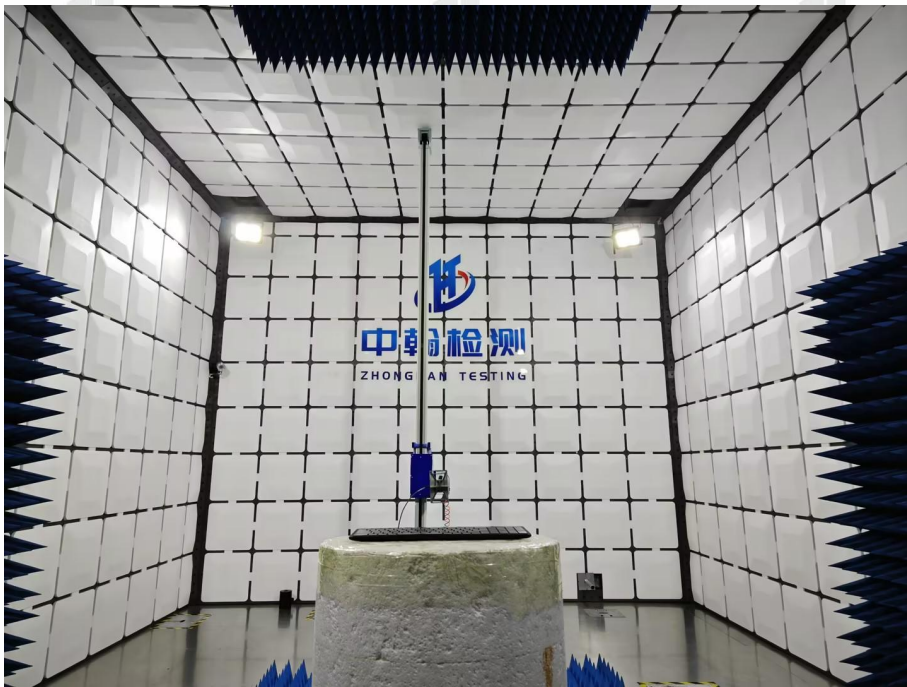

EUT TEST PHOTOS

ZHONGHAN

FCC ID:2BLYQ-RT02

***** END OF REPORT *****