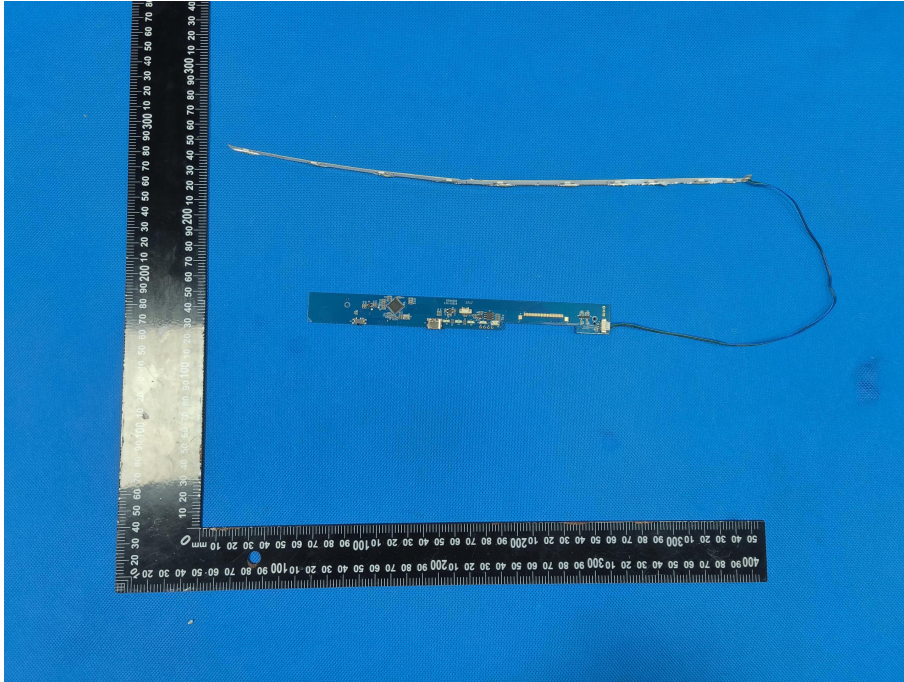

EUT PHOTOS(Internal Photos)

ZHONGHAN

FCC ID:2BLYQ-RT02

***** END OF REPORT *****