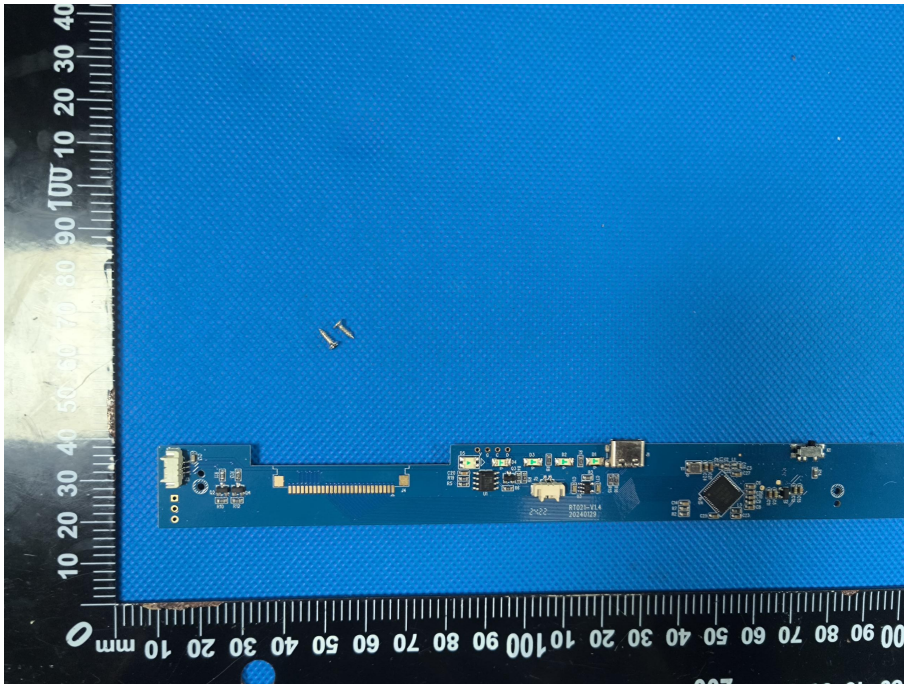

EUT PHOTOS(Internal Photos)

ZHONGHAN

FCC ID:2BLYQ-RT02

***** END OF REPORT *****