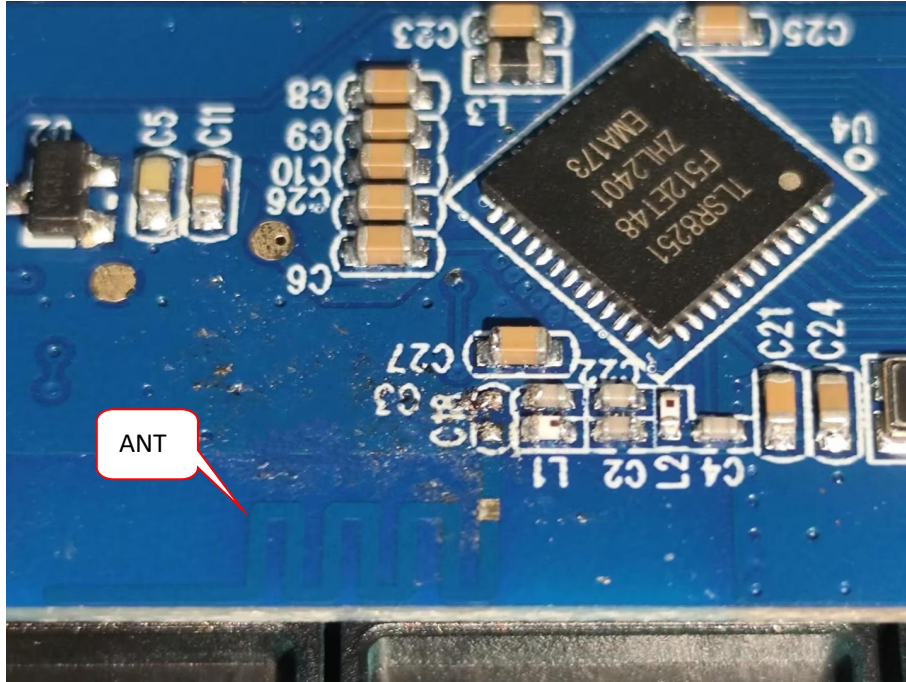

EUT PHOTOS(Internal Photos)

ZHONGHAN

FCC ID:2BLYQ-RT02

***** END OF REPORT *****