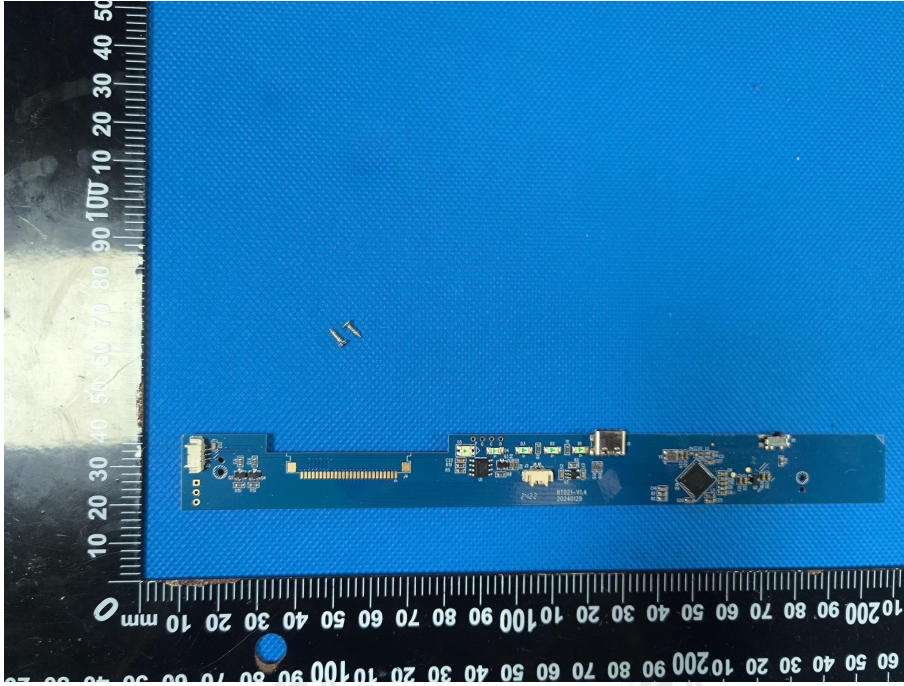

EUT PHOTOS(Internal Photos)

ZHONGHAN

FCC ID:2BLYQ-RT02

***** END OF REPORT *****