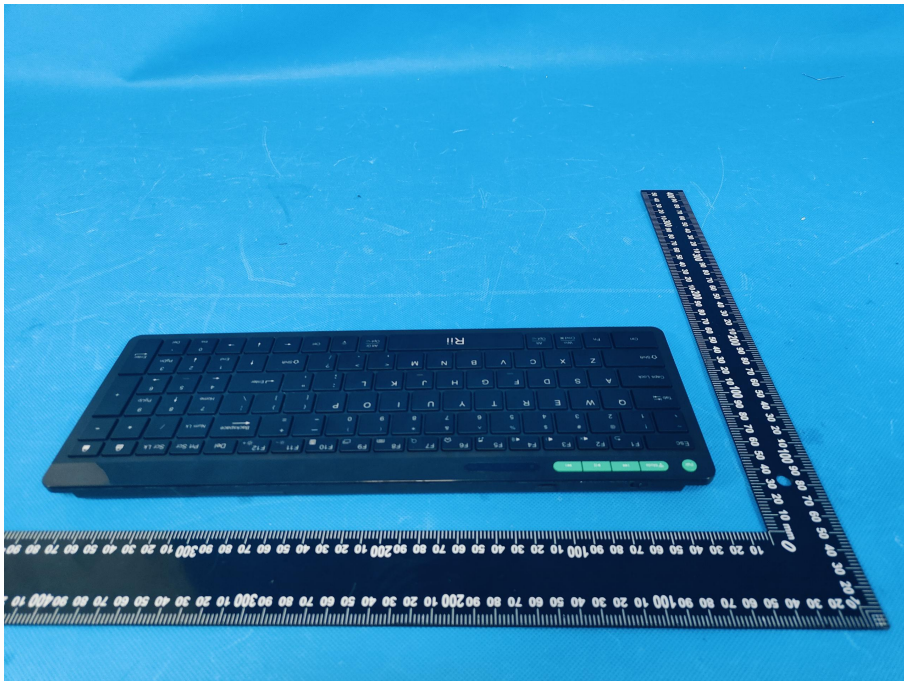

ZHONGHAN

FCC ID:2BLYQ-RT02

EUT PHOTOS(External Photos)

ZHONGHAN

FCC ID:2BLYQ-RT02

ZHONGHAN

FCC ID:2BLYQ-RT02

***** END OF REPORT *****