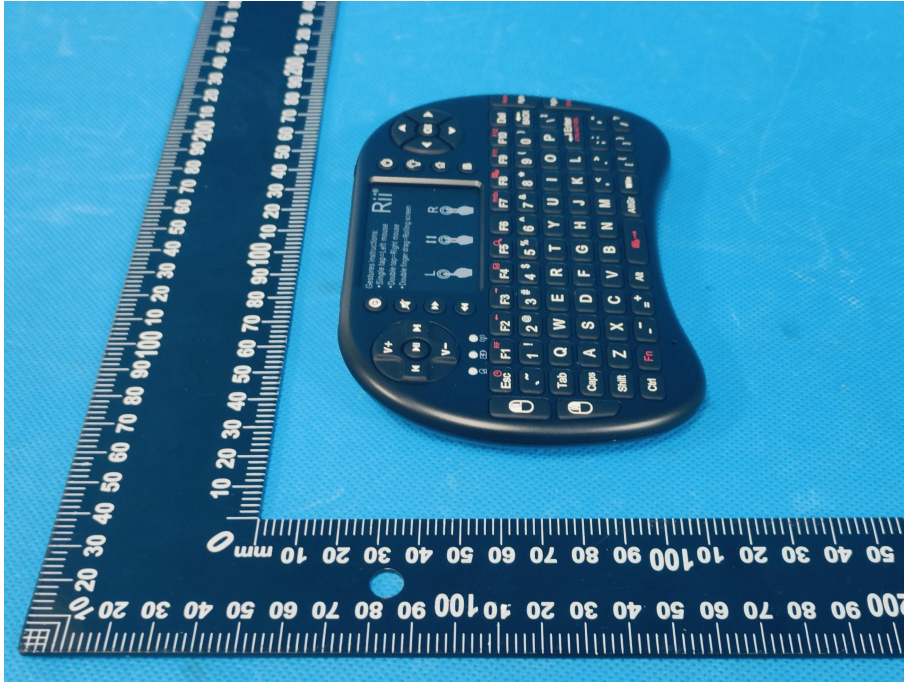

### EUT PHOTOS(External Photos)

ZHONGHAN

FCC ID:2BLYQ-I8

ZHONGHAN

FCC ID:2BLYQ-I8

ZHONGHAN

FCC ID:2BLYQ-I8

\*\*\*\*\* END OF REPORT \*\*\*\*\*