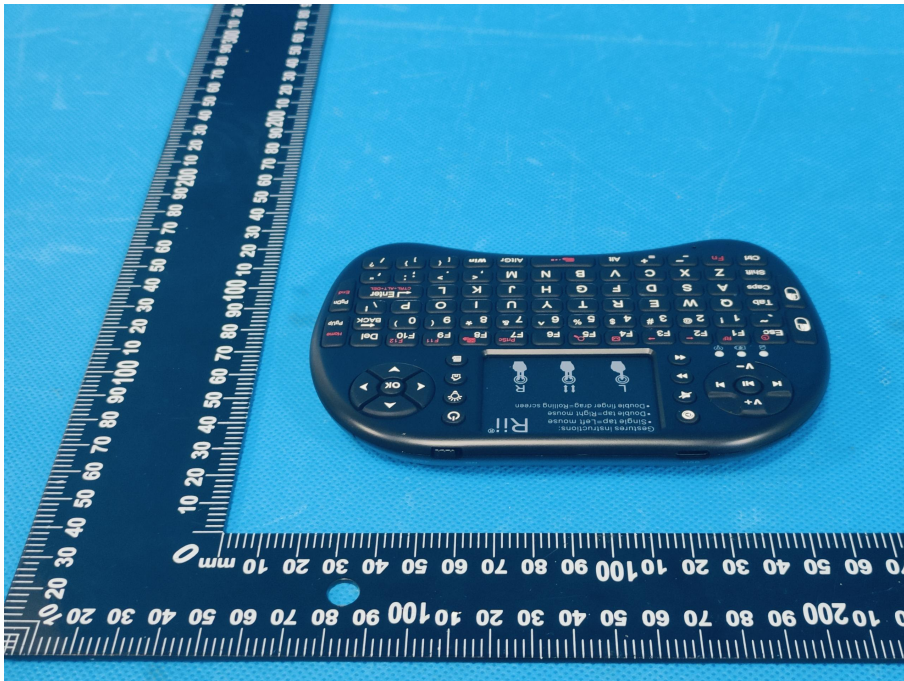

### EUT PHOTOS(External Photos)

ZHONGHAN

FCC ID:2BLYQ-I8

ZHONGHAN

FCC ID:2BLYQ-I8

ZHONGHAN

FCC ID:2BLYQ-I8

\*\*\*\*\* END OF REPORT \*\*\*\*\*