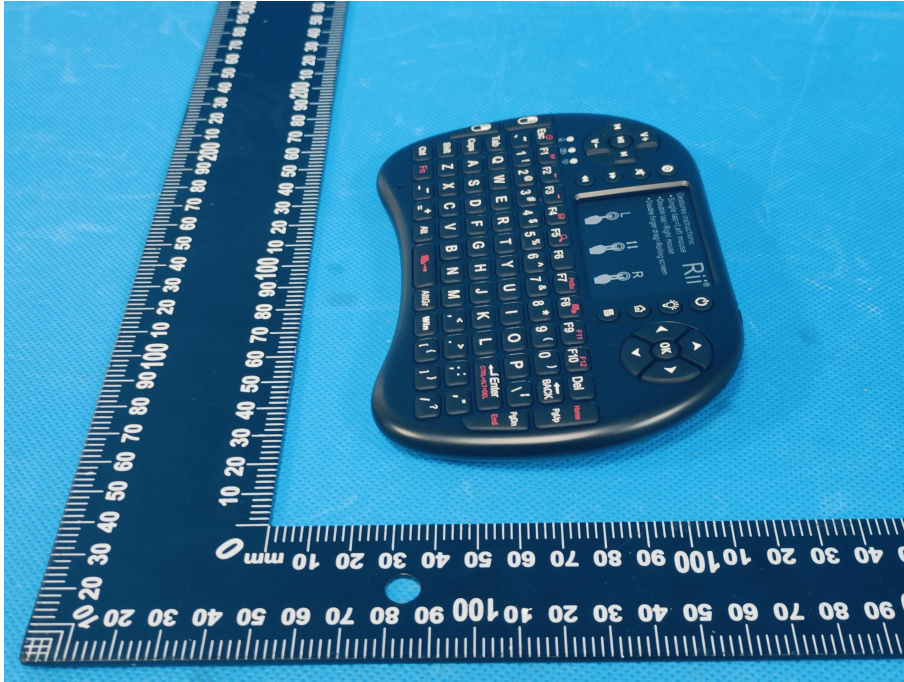

### EUT PHOTOS(External Photos)

ZHONGHAN

FCC ID:2BLYQ-I8

ZHONGHAN

FCC ID:2BLYQ-I8

ZHONGHAN

FCC ID:2BLYQ-I8

\*\*\*\*\* END OF REPORT \*\*\*\*\*