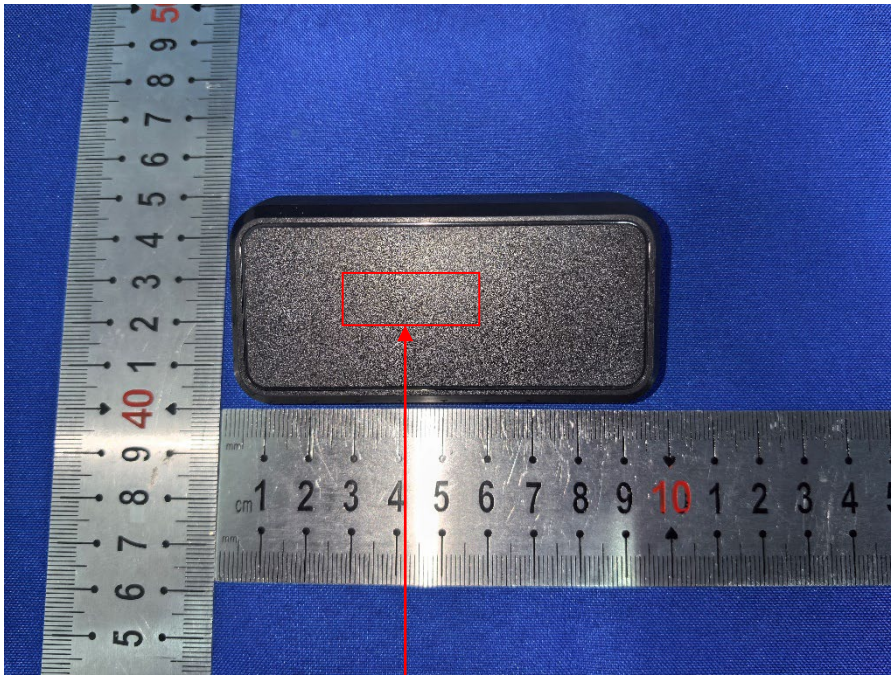

## Label

Car Head Up Display

Model Name: M2

FCC ID:2BLYN-M2

Size: L5mm \* W4mm

1. The label is silk-screen on the sample