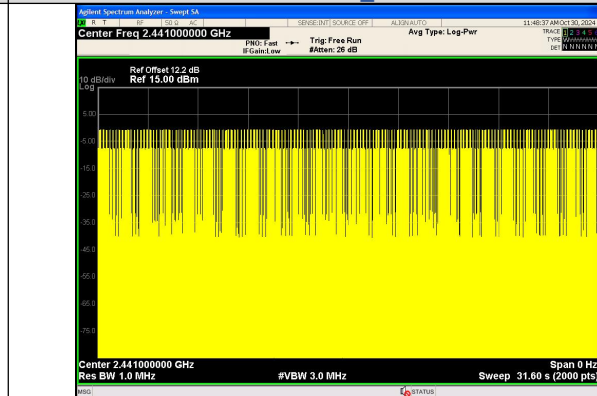

Number of Pulses in 31.6 seconds
8DPSK_3-DH1