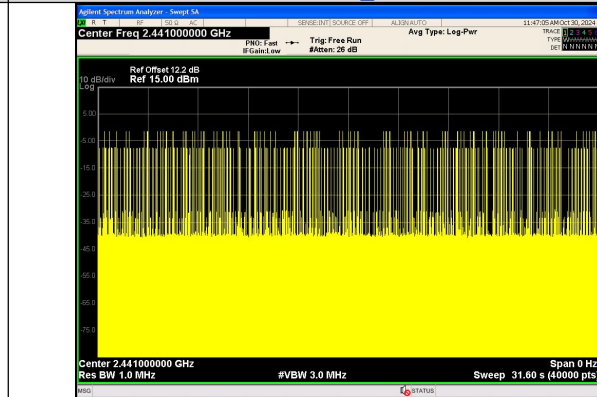

Pulse Width
 $\pi/4$ DQPSK_2-DH1

Number of Pulses in 31.6 seconds
 $\pi/4$ DQPSK_2-DH1

Pulse Width
 $\pi/4$ DQPSK_2-DH3

Number of Pulses in 31.6 seconds
 $\pi/4$ DQPSK_2-DH3

Pulse Width
 $\pi/4$ DQPSK_2-DH5