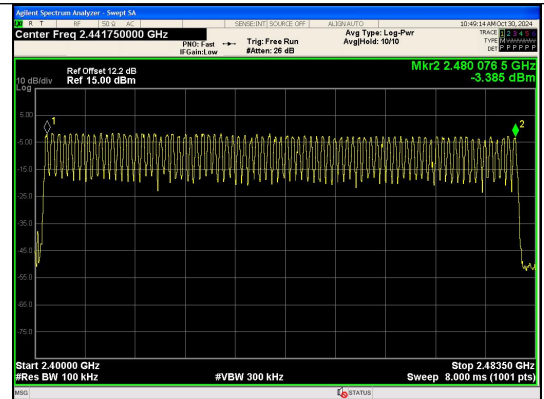

Hopping Plot
GFSK