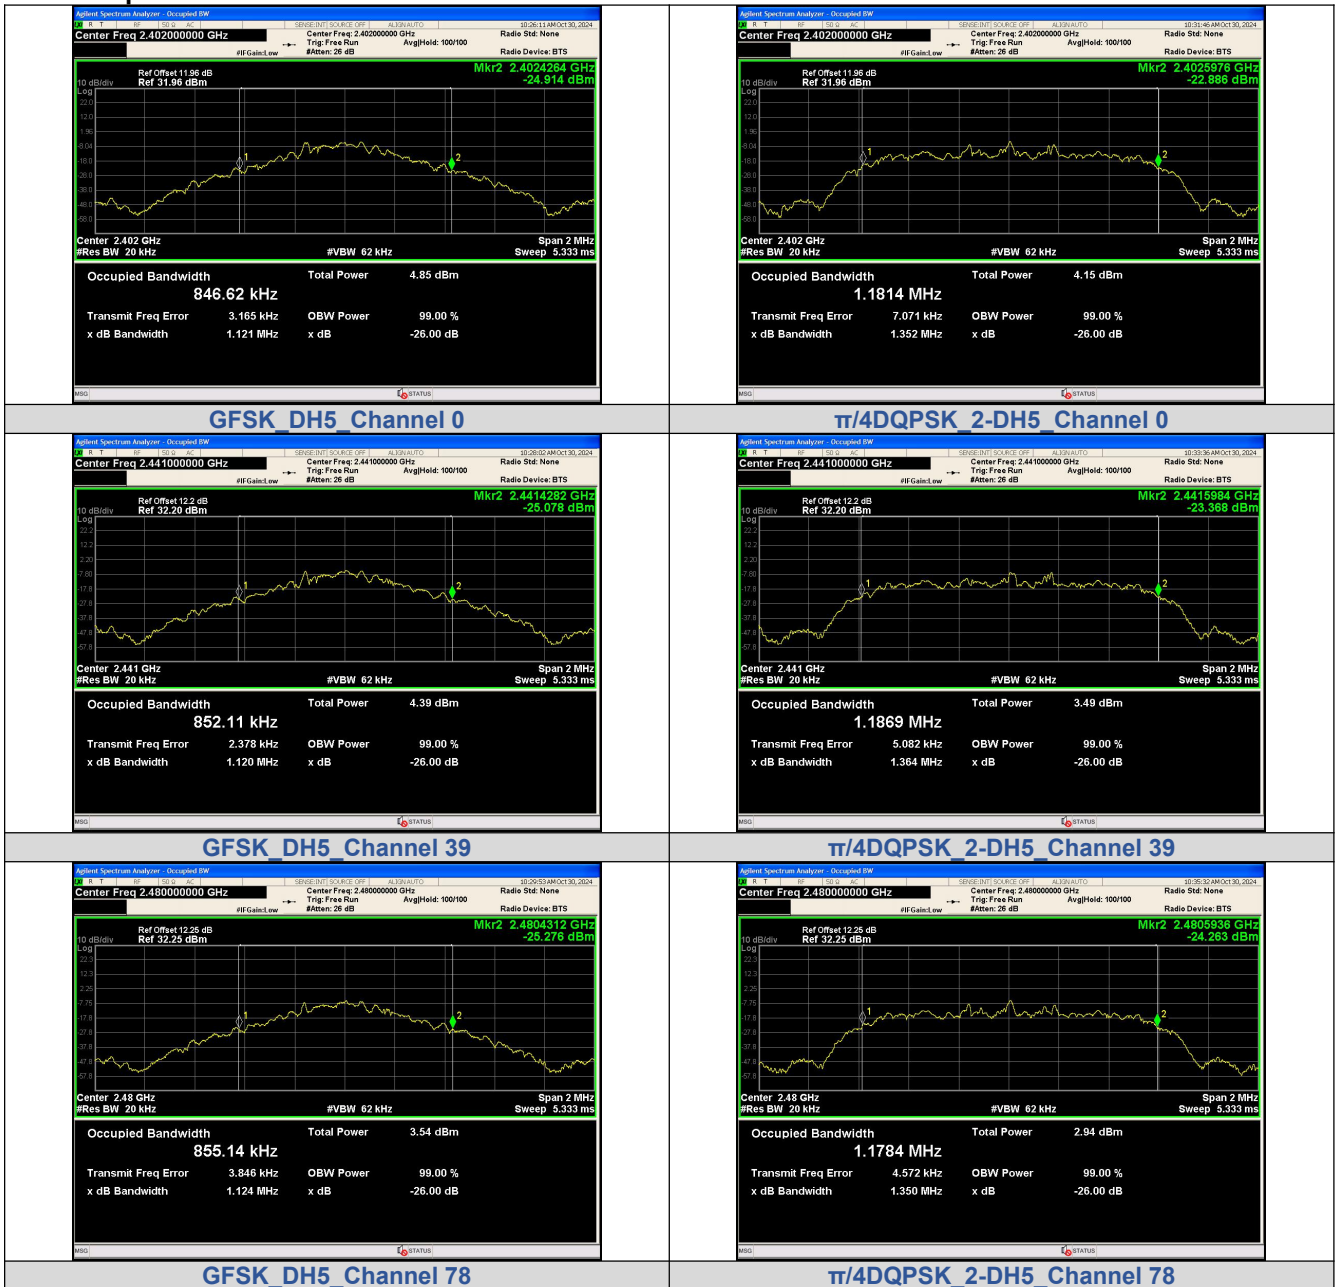

APPENDIX V. 99% Bandwidth Test Result

Modulation	Channel	Center Frequency (MHz)	99% BW (MHz)
GFSK	0	2402	0.84662
	39	2441	0.85211
	78	2480	0.85514
$\pi/4$DQPSK	0	2402	1.1814
	39	2441	1.1869
	78	2480	1.1784
8DPSK	0	2402	1.1927
	39	2441	1.1823
	78	2480	1.1767

Test Graphs