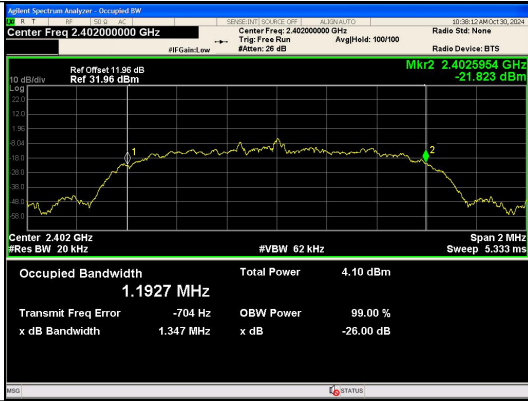

8DPSK 3-DH5 Channel 0