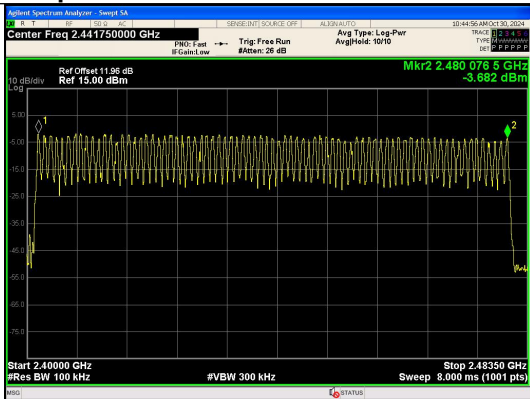

APPENDIX III. Number Of Hopping Channel

Test Result

Modulation	Packet	Number of Hopping Channel	Limit	Result
GFSK	DH5	79	15	PASS
GFSK	DH5	79	15	PASS
GFSK	DH5	79	15	PASS
$\pi/4$DQPSK	2-DH5	79	15	PASS
$\pi/4$DQPSK	2-DH5	79	15	PASS
$\pi/4$DQPSK	2-DH5	79	15	PASS
8DPSK	3-DH5	79	15	PASS
8DPSK	3-DH5	79	15	PASS
8DPSK	3-DH5	79	15	PASS

Test Graphs

Hopping Plot
GFSK