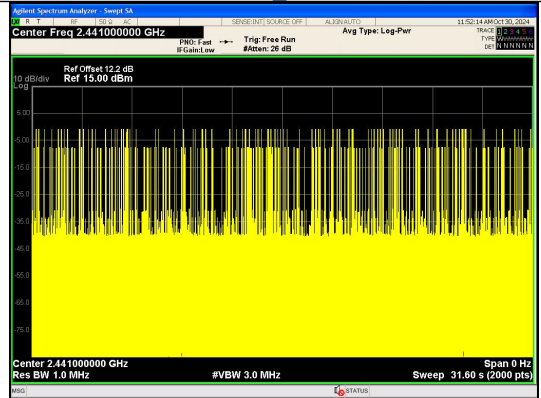

Number of Pulses in 31.6 seconds
 $\pi/4$ DQPSK_2-DH5

Pulse Width
 8DPSK_3-DH1

Number of Pulses in 31.6 seconds
 8DPSK_3-DH1

Pulse Width
8DPSK_3-DH3

Number of Pulses in 31.6 seconds
8DPSK_3-DH3

Pulse Width
8DPSK_3-DH5