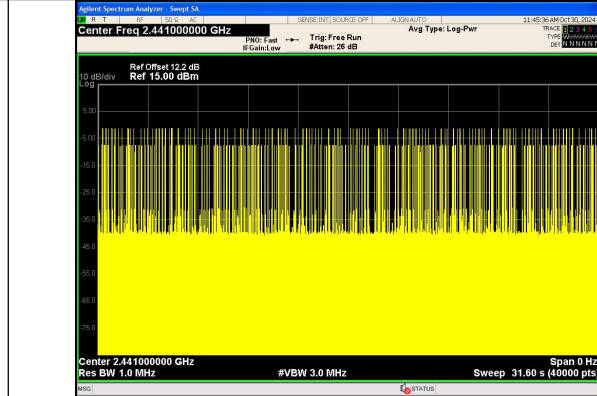

Pulse Width
 $\pi/4$ DQPSK_2-DH1

Number of Pulses in 31.6 seconds
 $\pi/4$ DQPSK_2-DH1

Pulse Width
 $\pi/4$ DQPSK_2-DH3

Number of Pulses in 31.6 seconds
 $\pi/4$ DQPSK_2-DH3

Pulse Width
 $\pi/4$ DQPSK_2-DH5