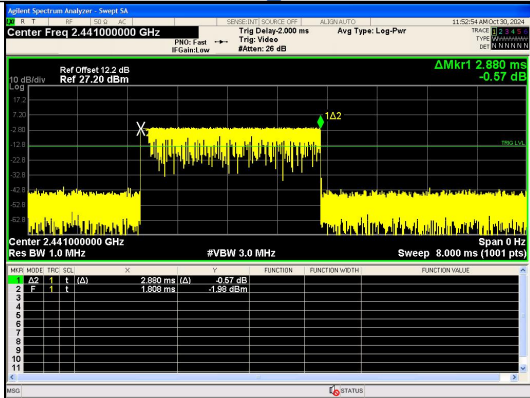

Number of Pulses in 31.6 seconds
 $\pi/4$ DQPSK_2-DH5

Pulse Width
 8DPSK_3-DH1

Number of Pulses in 31.6 seconds
 8DPSK_3-DH1

Pulse Width
8DPSK_3-DH3

Number of Pulses in 31.6 seconds
8DPSK_3-DH3

Pulse Width
8DPSK_3-DH5