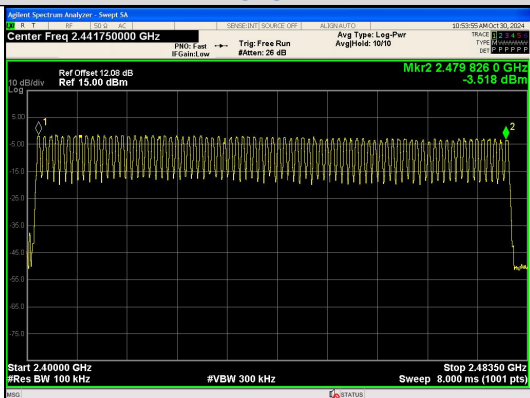

Hopping Plot
GFSK