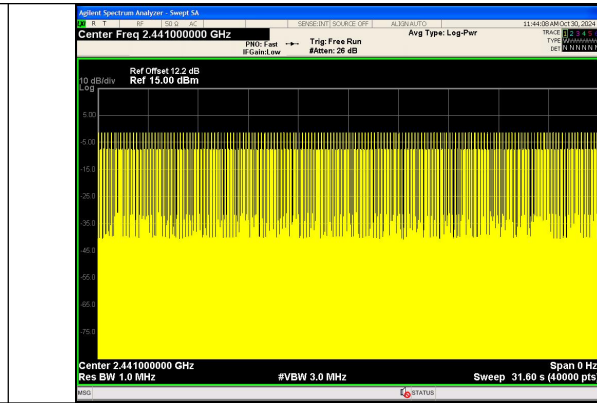

Pulse Width
 $\pi/4$ DQPSK_2-DH1

Number of Pulses in 31.6 seconds
 $\pi/4$ DQPSK_2-DH1

Pulse Width
 $\pi/4$ DQPSK_2-DH3

Number of Pulses in 31.6 seconds
 $\pi/4$ DQPSK_2-DH3

Pulse Width
 $\pi/4$ DQPSK_2-DH5