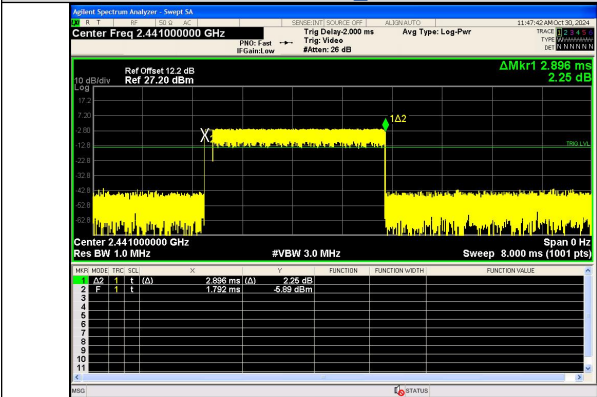

Pulse Width
 $\pi/4$ DQPSK_2-DH1

Number of Pulses in 31.6 seconds
 $\pi/4$ DQPSK_2-DH1

Pulse Width
 $\pi/4$ DQPSK_2-DH3

Number of Pulses in 31.6 seconds
 $\pi/4$ DQPSK_2-DH3

Pulse Width
 $\pi/4$ DQPSK_2-DH5