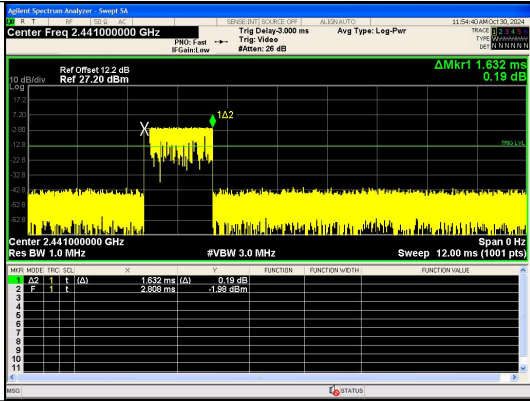

Pulse Width
8DPSK_3-DH3