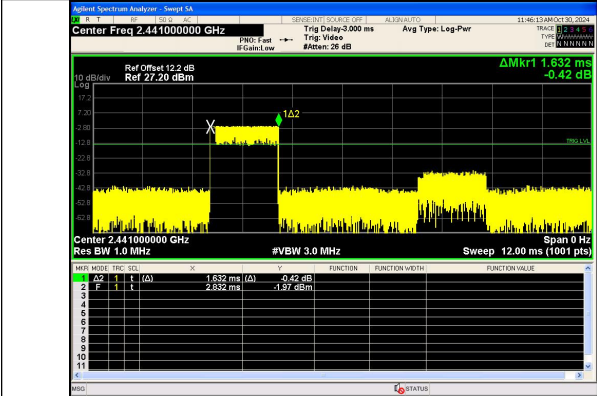

Pulse Width
 $\pi/4$ DQPSK_2-DH1

Number of Pulses in 31.6 seconds
 $\pi/4$ DQPSK_2-DH1

Pulse Width
 $\pi/4$ DQPSK_2-DH3

Number of Pulses in 31.6 seconds
 $\pi/4$ DQPSK_2-DH3

Pulse Width
 $\pi/4$ DQPSK_2-DH5

Number of Pulses in 31.6 seconds
 $\pi/4$ DQPSK_2-DH5

Pulse Width
 8DPSK_3-DH1

Number of Pulses in 31.6 seconds
 8DPSK_3-DH1

Pulse Width
8DPSK_3-DH3

Number of Pulses in 31.6 seconds
8DPSK_3-DH3

Pulse Width
8DPSK_3-DH5