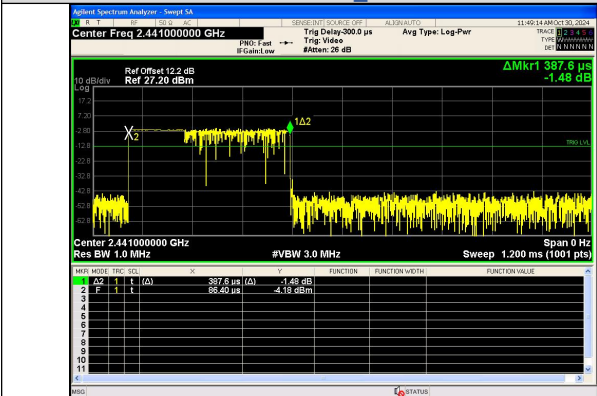

Pulse Width
 $\pi/4$ DQPSK_2-DH1

Number of Pulses in 31.6 seconds
 $\pi/4$ DQPSK_2-DH1

Pulse Width
 $\pi/4$ DQPSK_2-DH3

Number of Pulses in 31.6 seconds
 $\pi/4$ DQPSK_2-DH3

Pulse Width
 $\pi/4$ DQPSK_2-DH5

Number of Pulses in 31.6 seconds
 $\pi/4$ DQPSK_2-DH5

Pulse Width
 8DPSK_3-DH1

Number of Pulses in 31.6 seconds
 8DPSK_3-DH1

Pulse Width
8DPSK_3-DH3

Number of Pulses in 31.6 seconds
8DPSK_3-DH3

Pulse Width
8DPSK_3-DH5