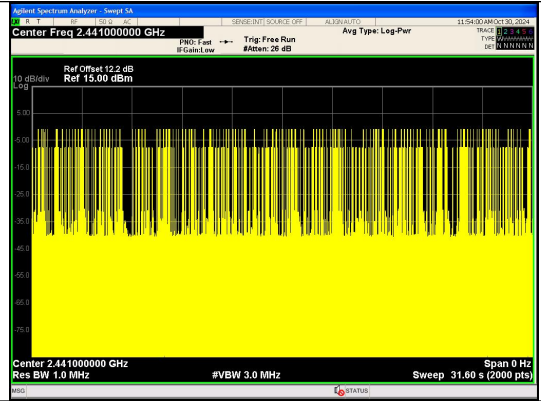

Number of Pulses in 31.6 seconds
 $\pi/4$ DQPSK_2-DH5

Pulse Width
 8DPSK_3-DH1

Number of Pulses in 31.6 seconds
 8DPSK_3-DH1

Pulse Width
8DPSK_3-DH3

Number of Pulses in 31.6 seconds
8DPSK_3-DH3

Pulse Width
8DPSK_3-DH5