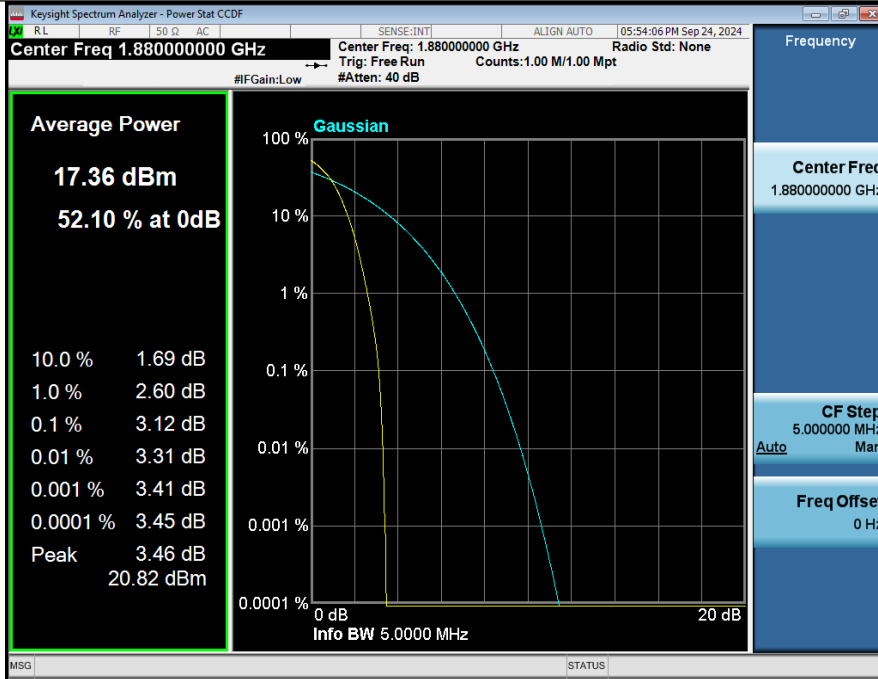

SA_65_NT_NV_0_HSDPA_Band_2_5M_CH9400_slot1