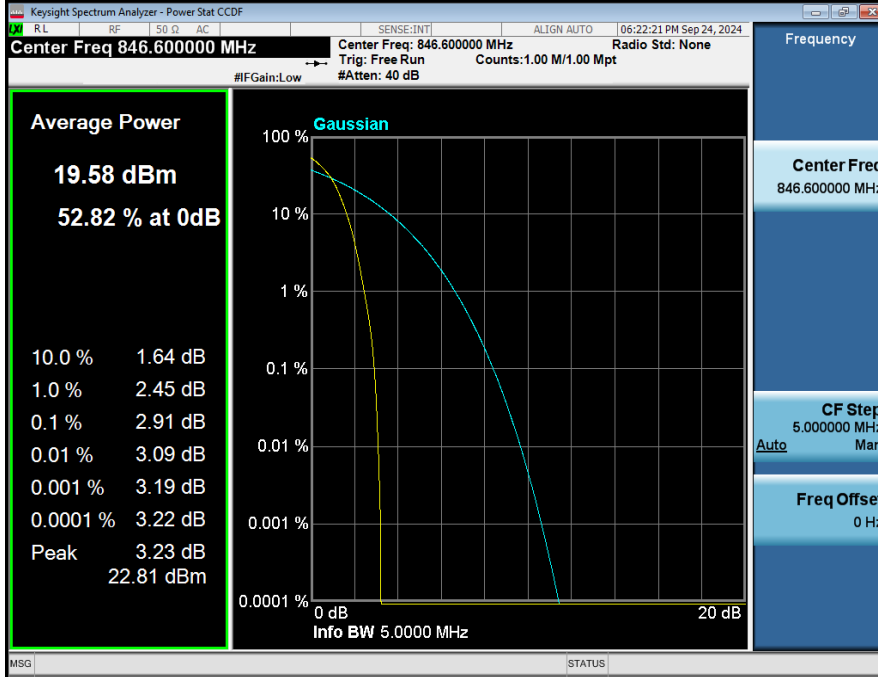

SA_65_NT_NV_0_HSDPA_Band_5_5M_CH4233_slot1