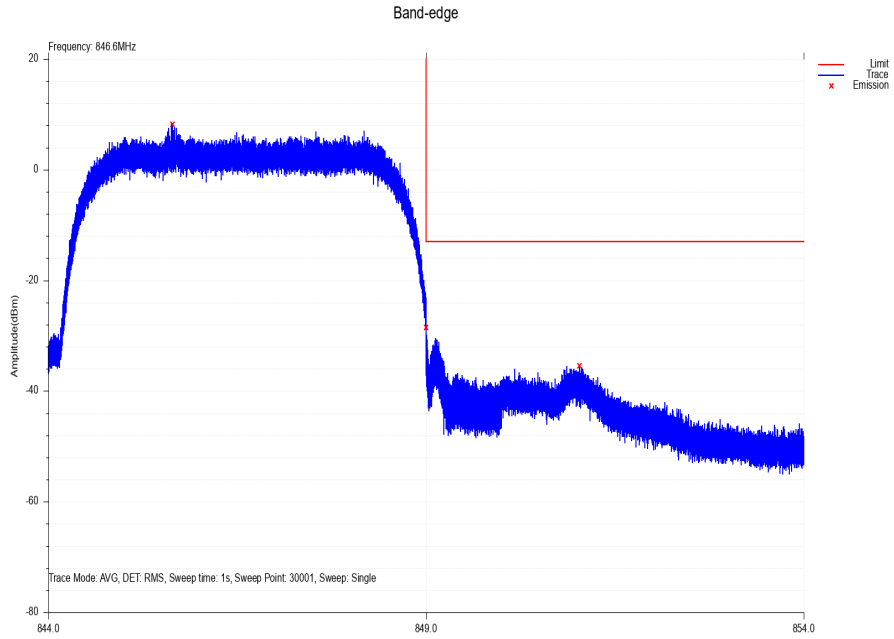

UPPER_EDGE 65_NT_NV_0_HSDPA_Band_5_5M_CH4233_slot1