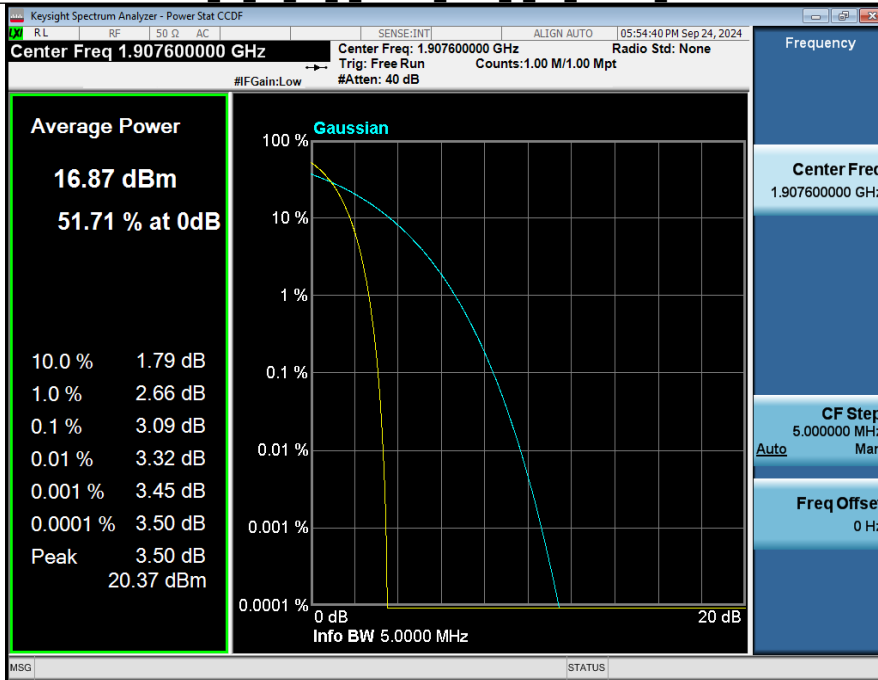

SA_65_NT_NV_0_HSDPA_Band_2_5M_CH9538_slot1