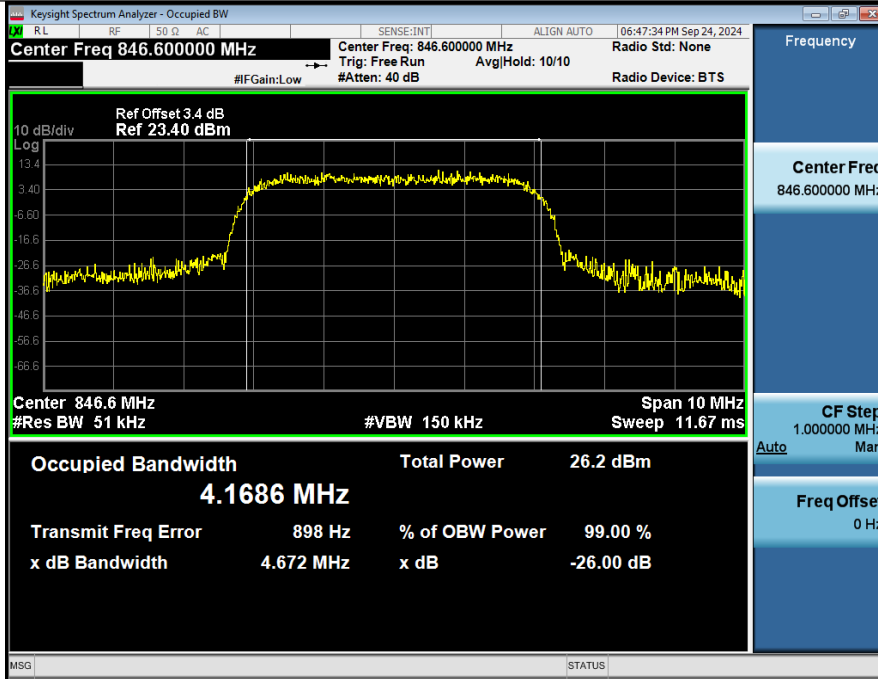

SA_65_NT_NV_0_HSUPA_Band_5_5M_CH4233_slot1