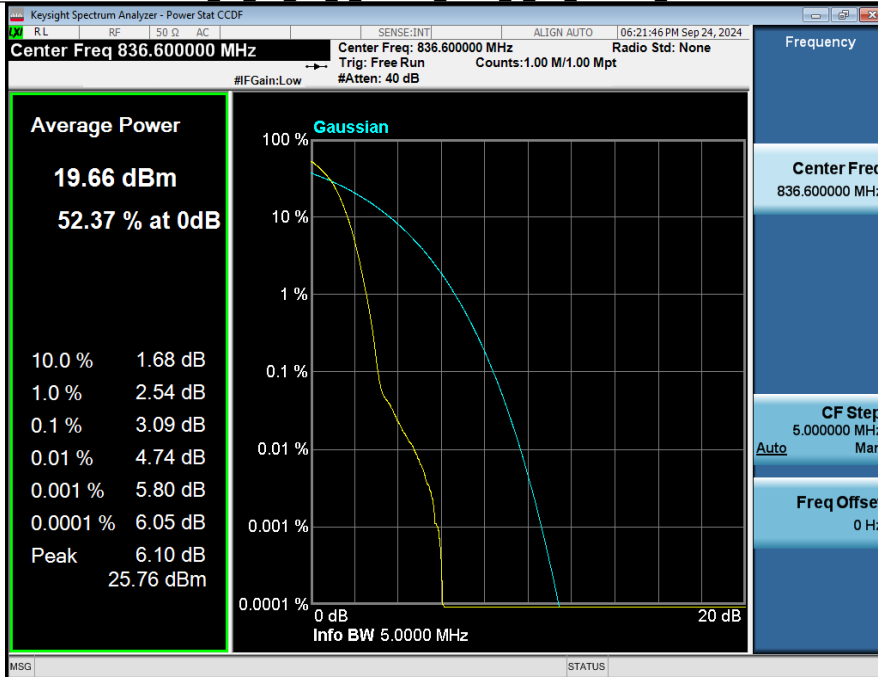

## 2. Peak to Average Ratio

Condition	Mode	Band	Frequency(MHz)	Sub	Peak to AVG Ratio-0.1%(dB)	Limit(dB)	Result
NVNT	HSDPA	Band 2	1852.4	1	3.16	13.00	Pass
NVNT	HSDPA	Band 2	1880.0	1	3.12	13.00	Pass
NVNT	HSDPA	Band 2	1907.6	1	3.09	13.00	Pass
NVNT	HSDPA	Band 5	826.4	1	2.93	13.00	Pass
NVNT	HSDPA	Band 5	836.6	1	3.09	13.00	Pass
NVNT	HSDPA	Band 5	846.6	1	2.91	13.00	Pass
NVNT	HSUPA	Band 2	1852.4	1	5.03	13.00	Pass
NVNT	HSUPA	Band 2	1880.0	1	4.98	13.00	Pass
NVNT	HSUPA	Band 2	1907.6	1	5.16	13.00	Pass
NVNT	HSUPA	Band 5	826.4	1	5.29	13.00	Pass
NVNT	HSUPA	Band 5	836.6	1	5.45	13.00	Pass
NVNT	HSUPA	Band 5	846.6	1	5.37	13.00	Pass

SA\_65\_NT\_NV\_0\_HSDPA\_Band\_2\_5M\_CH9400\_slot1

SA\_65\_NT\_NV\_0\_HSDPA\_Band\_2\_5M\_CH9538\_slot1

SA 65 NT NV 0 HSDPA Band 5 5M CH4132 slot1

SA 65 NT NV 0 HSDPA Band 5 5M CH4183 slot1

SA\_65\_NT\_NV\_0\_HSDPA\_Band\_5\_5M\_CH4233\_slot1