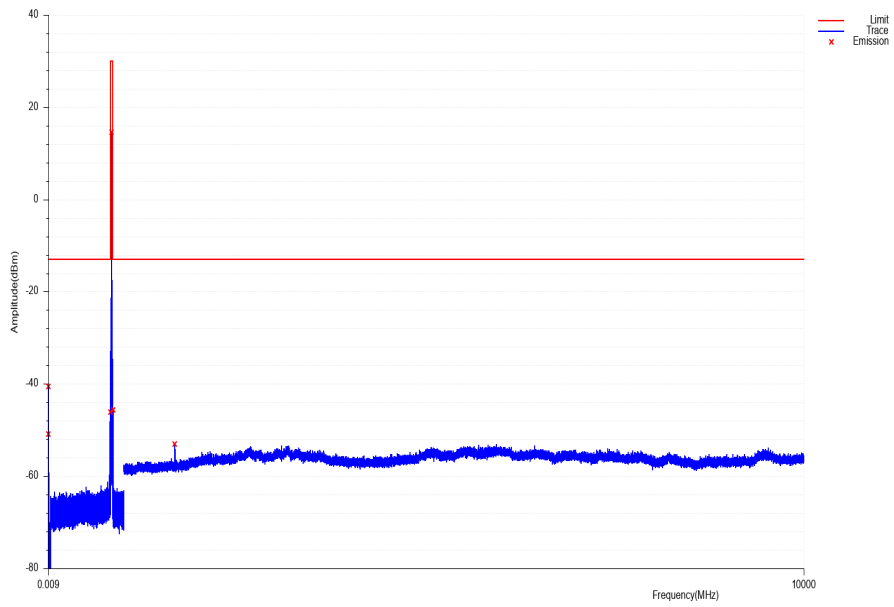

SA_65_NT_NV_0_HSDPA_Band_5_5M_CH4183_slot1

Unwanted spurious emissions