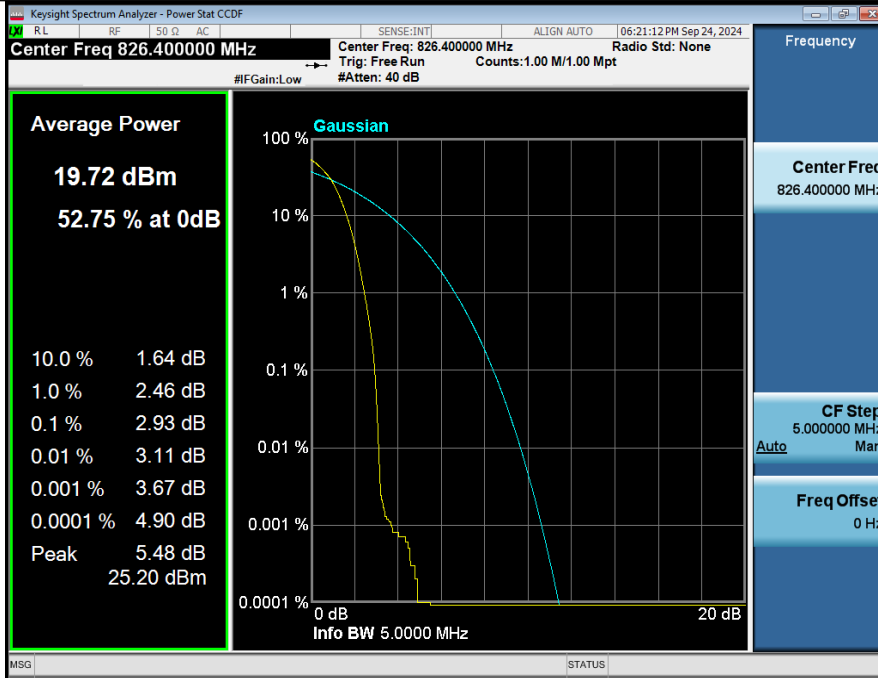

SA 65 NT NV 0 HSDPA Band 5 5M CH4132 slot1