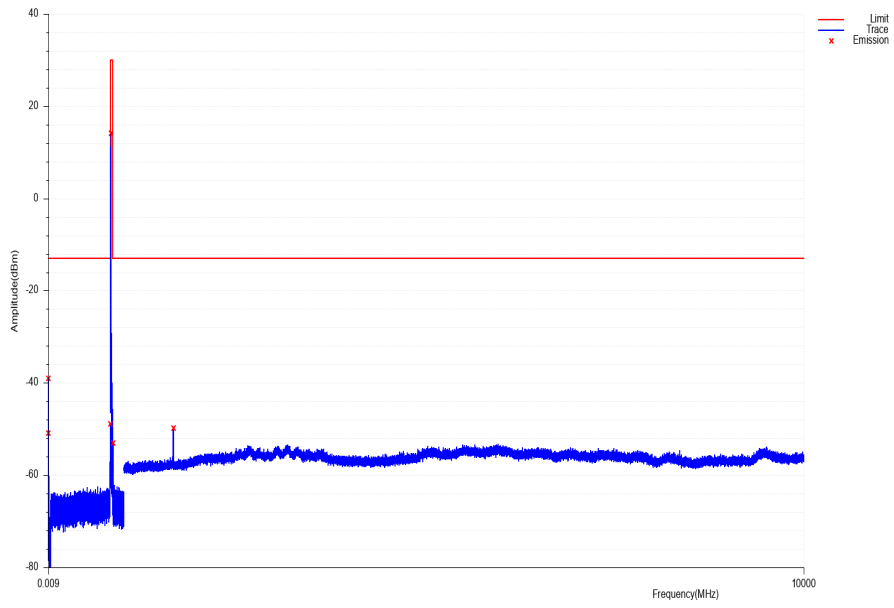

SA\_65\_NT\_NV\_0\_HSDPA\_Band\_2\_5M\_CH9400\_slot1

Unwanted spurious emissions

UPPER\_EDGE\_65\_NT\_NV\_0\_HSDPA\_Band\_2\_5M\_CH9538\_slot1

Band-edge

SA\_65\_NT\_NV\_0\_HSDPA\_Band\_2\_5M\_CH9538\_slot1

Unwanted spurious emissions

LOW\_EDGE\_65\_NT\_NV\_0\_HSDPA\_Band\_5\_5M\_CH4132\_slot1

Band-edge

SA\_65\_NT\_NV\_0\_HSDPA\_Band\_5\_5M\_CH4132\_slot1

Unwanted spurious emissions

SA\_65\_NT\_NV\_0\_HSDPA\_Band\_5\_5M\_CH4183\_slot1