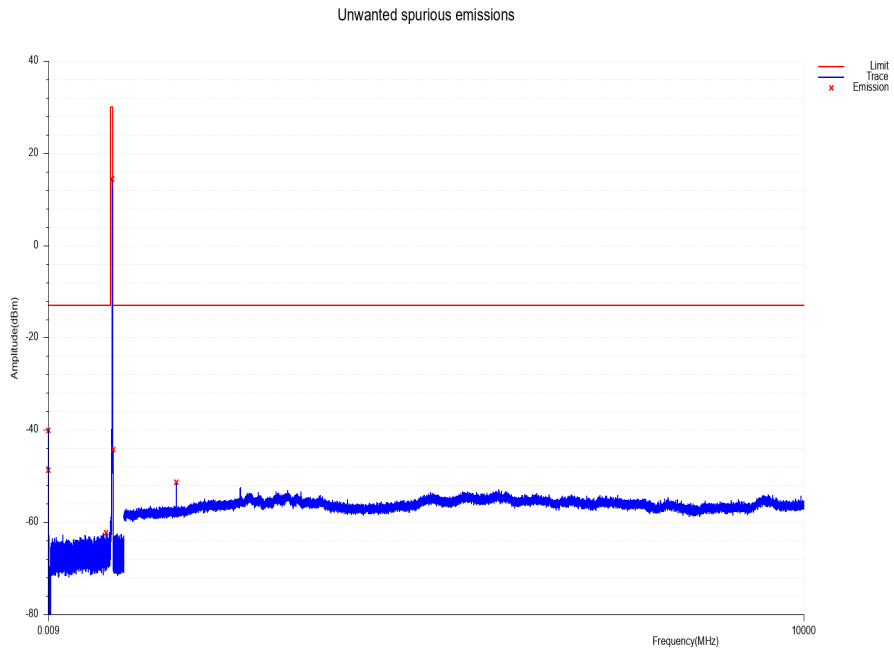

SA 65_NT_NV_0_HSDPA_Band_5_5M_CH4233_slot1