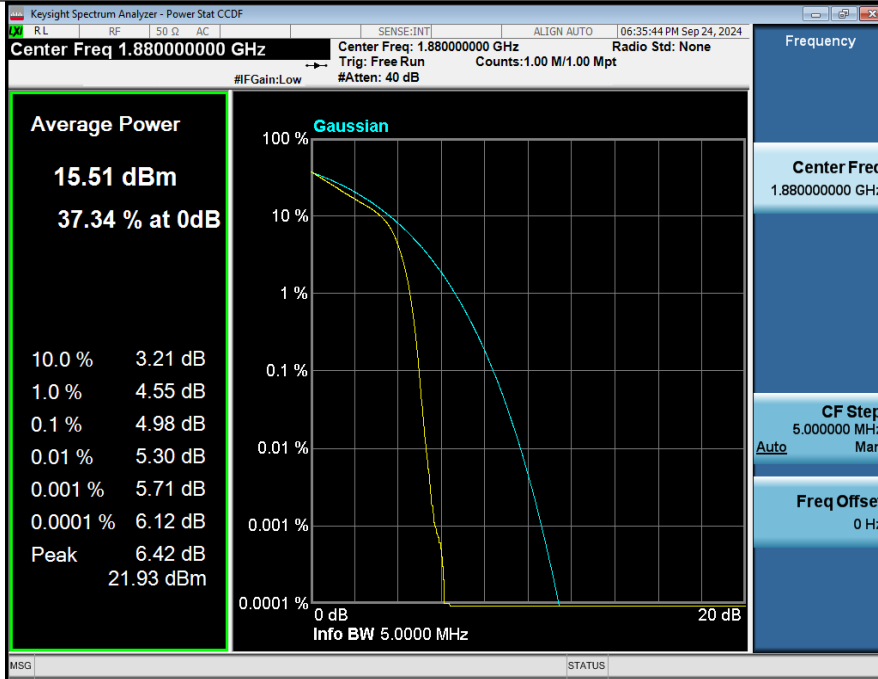

SA_65_NT_NV_0_HSUPA_Band_2_5M_CH9400_slot1