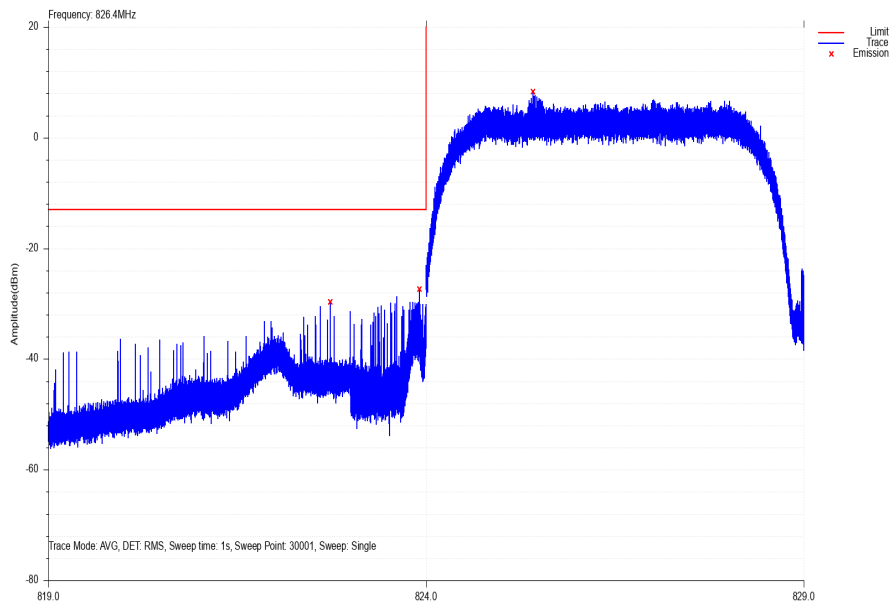

SA\_65\_NT\_NV\_0\_HSDPA\_Band\_2\_5M\_CH9400\_slot1

Unwanted spurious emissions

UPPER\_EDGE\_65\_NT\_NV\_0\_HSDPA\_Band\_2\_5M\_CH9538\_slot1

Band-edge

SA\_65\_NT\_NV\_0\_HSDPA\_Band\_2\_5M\_CH9538\_slot1

Unwanted spurious emissions

LOW\_EDGE\_65\_NT\_NV\_0\_HSDPA\_Band\_5\_5M\_CH4132\_slot1

Band-edge

SA\_65\_NT\_NV\_0\_HSDPA\_Band\_5\_5M\_CH4132\_slot1

Unwanted spurious emissions

SA\_65\_NT\_NV\_0\_HSDPA\_Band\_5\_5M\_CH4183\_slot1