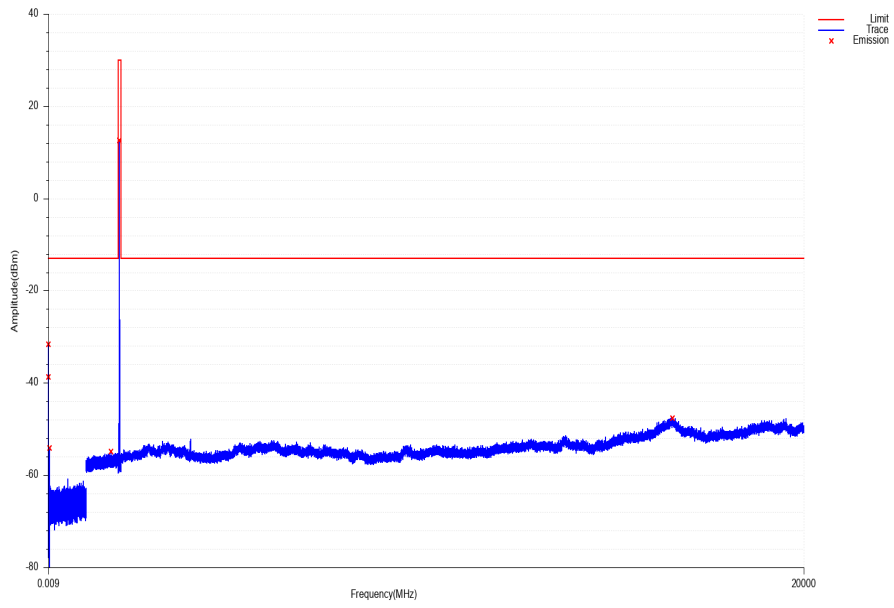

SA_65_NT_NV_0_HSDPA_Band_2_5M_CH9400_slot1

Unwanted spurious emissions