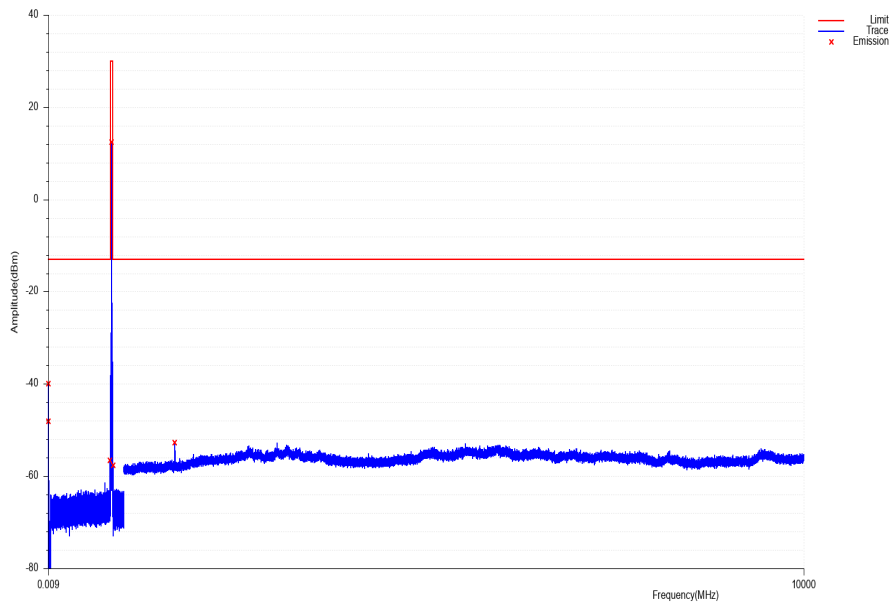

### UPPER\_EDGE\_65\_NT\_NV\_0\_HSUPA\_Band\_2\_5M\_CH9538\_slot1

Band-edge

SA\_65\_NT\_NV\_0\_HSUPA\_Band\_2\_5M\_CH9538\_slot1

Unwanted spurious emissions

LOW\_EDGE\_65\_NT\_NV\_0\_HSUPA\_Band\_5\_5M\_CH4132\_slot1

Band-edge

SA\_65\_NT\_NV\_0\_HSUPA\_Band\_5\_5M\_CH4132\_slot1

Unwanted spurious emissions

SA\_65\_NT\_NV\_0\_HSUPA\_Band\_5\_5M\_CH4183\_slot1

Unwanted spurious emissions

**UPPER EDGE 65\_NT\_NV\_0\_HSUPA\_Band\_5\_5M\_CH4233\_slot1**

**SA 65\_NT\_NV\_0\_HSUPA\_Band\_5\_5M\_CH4233\_slot1**