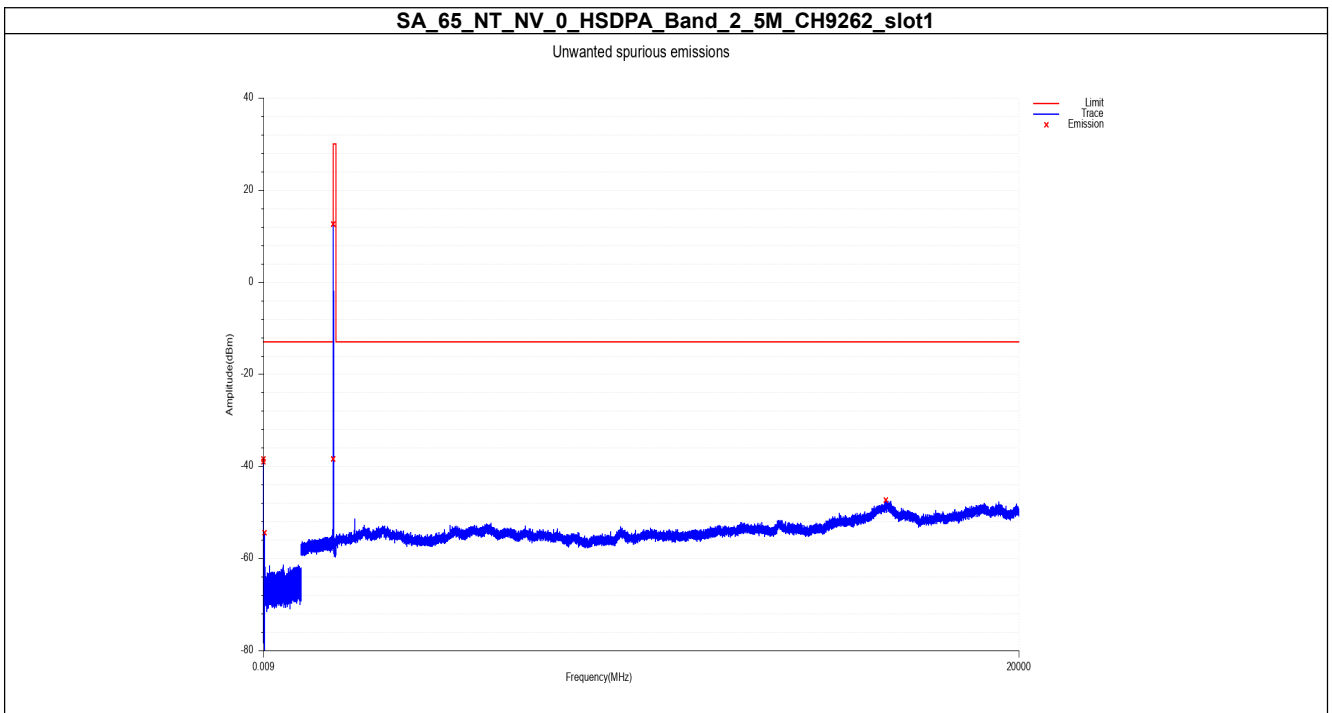

5								
NVNT	HSUPA	Band 5	846.60	1	100	30.000~819.000	818.342	-53.21	-13	Pass
NVNT	HSUPA	Band 5	846.60	1	100	854.000~1000.000	854.779	-38.79	-13	Pass
NVNT	HSUPA	Band 5	846.60	1	1000	1000.000~10000.000	1694.200	-51.58	-13	Pass