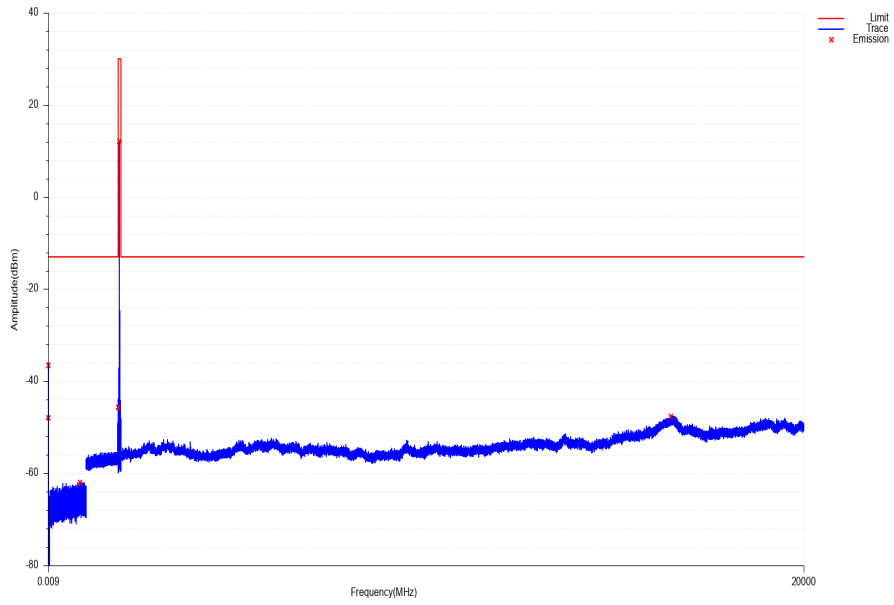

SA_65_NT_NV_0_HSUPA_Band_2_5M_CH9400_slot1

Unwanted spurious emissions