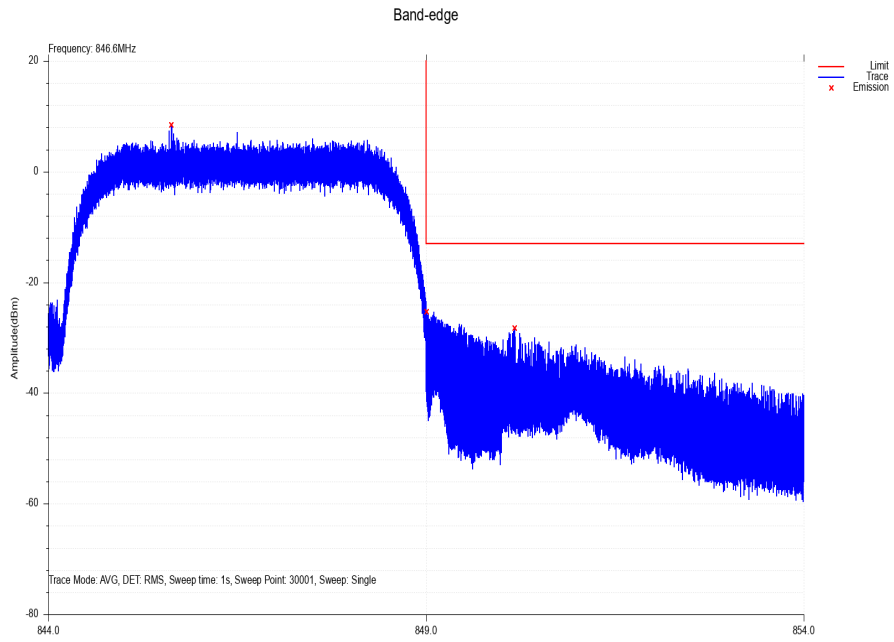

### UPPER\_EDGE\_65\_NT\_NV\_0\_HSUPA\_Band\_2\_5M\_CH9538\_slot1

Band-edge

SA\_65\_NT\_NV\_0\_HSUPA\_Band\_2\_5M\_CH9538\_slot1

Unwanted spurious emissions

LOW\_EDGE\_65\_NT\_NV\_0\_HSUPA\_Band\_5\_5M\_CH4132\_slot1

Band-edge

SA\_65\_NT\_NV\_0\_HSUPA\_Band\_5\_5M\_CH4132\_slot1

Unwanted spurious emissions

SA\_65\_NT\_NV\_0\_HSUPA\_Band\_5\_5M\_CH4183\_slot1

Unwanted spurious emissions

**UPPER EDGE 65\_NT\_NV\_0\_HSUPA\_Band\_5\_5M\_CH4233\_slot1**

**SA 65\_NT\_NV\_0\_HSUPA\_Band\_5\_5M\_CH4233\_slot1**