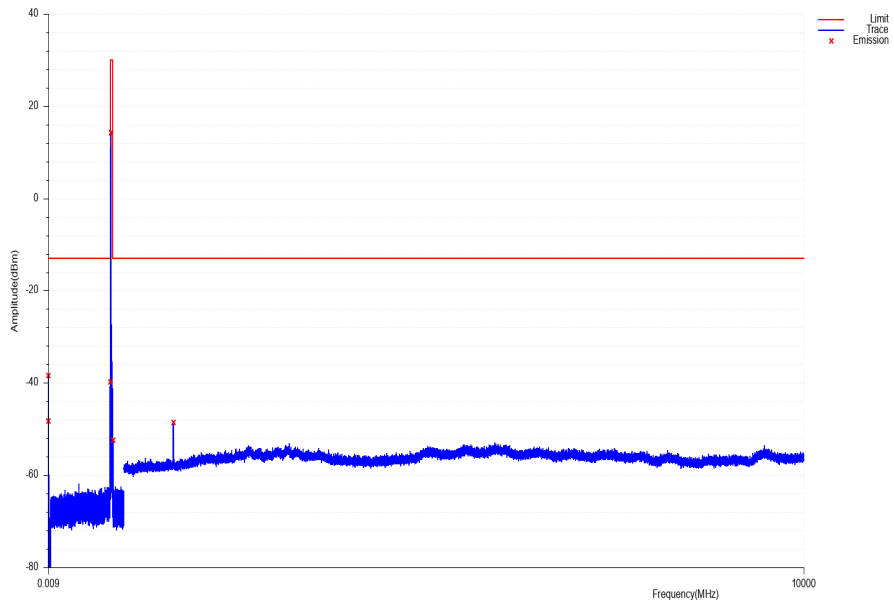

### UPPER\_EDGE\_65\_NT\_NV\_0\_HSUPA\_Band\_2\_5M\_CH9538\_slot1

Band-edge

SA\_65\_NT\_NV\_0\_HSUPA\_Band\_2\_5M\_CH9538\_slot1

Unwanted spurious emissions

LOW\_EDGE\_65\_NT\_NV\_0\_HSUPA\_Band\_5\_5M\_CH4132\_slot1

Band-edge

SA\_65\_NT\_NV\_0\_HSUPA\_Band\_5\_5M\_CH4132\_slot1

Unwanted spurious emissions

SA\_65\_NT\_NV\_0\_HSUPA\_Band\_5\_5M\_CH4183\_slot1

Unwanted spurious emissions

**UPPER EDGE 65\_NT\_NV\_0\_HSUPA\_Band\_5\_5M\_CH4233\_slot1**