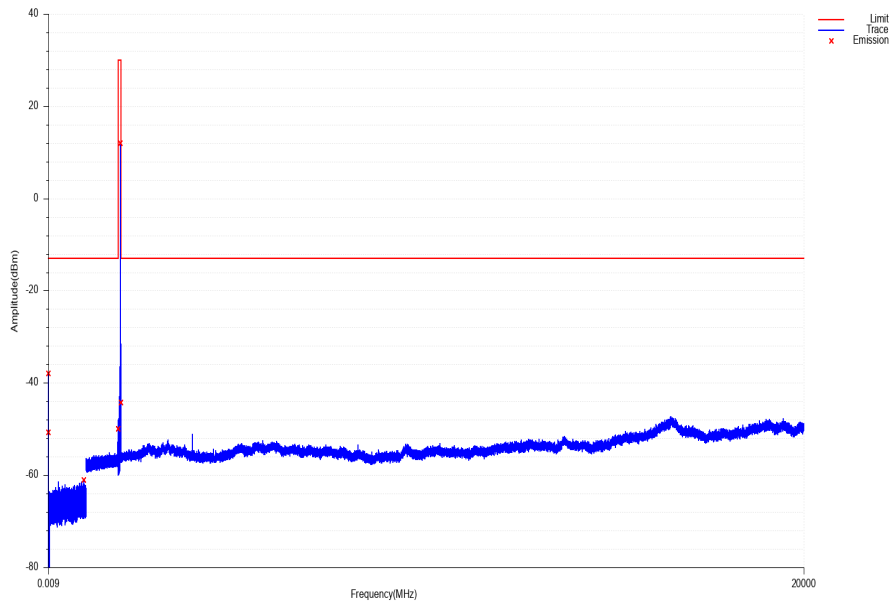

### UPPER\_EDGE\_65\_NT\_NV\_0\_HSUPA\_Band\_2\_5M\_CH9538\_slot1

Band-edge

SA\_65\_NT\_NV\_0\_HSUPA\_Band\_2\_5M\_CH9538\_slot1

Unwanted spurious emissions

LOW\_EDGE\_65\_NT\_NV\_0\_HSUPA\_Band\_5\_5M\_CH4132\_slot1