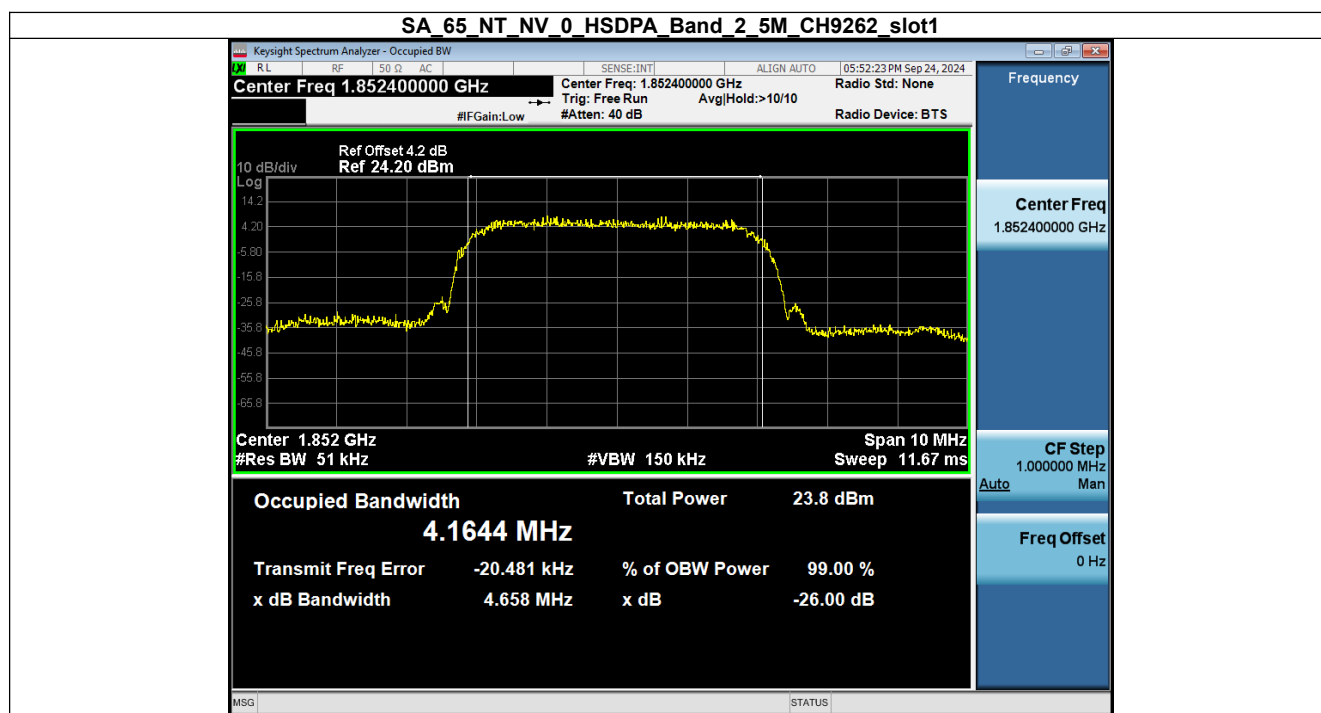

FCC ID:2BLXN-PAD6PLUS

NewPlan(1)(27)

FCC HSPA Test Data

1. Occupied Bandwidth

Condition	Mode	Band	Frequency(MHz)	Sub	OBW(MHz)	-26EBW(MHz)
NVNT	HSDPA	Band 2	1852.4	1	4.1644	4.6583
NVNT	HSDPA	Band 2	1880.0	1	4.1798	4.6525
NVNT	HSDPA	Band 2	1907.6	1	4.1659	4.6441
NVNT	HSDPA	Band 5	826.4	1	4.1781	4.6943
NVNT	HSDPA	Band 5	836.6	1	4.1867	4.6812
NVNT	HSDPA	Band 5	846.6	1	4.1812	4.6913
NVNT	HSUPA	Band 2	1852.4	1	4.1561	4.6626
NVNT	HSUPA	Band 2	1880.0	1	4.1757	4.6741
NVNT	HSUPA	Band 2	1907.6	1	4.1742	4.6767
NVNT	HSUPA	Band 5	826.4	1	4.1696	4.8846
NVNT	HSUPA	Band 5	836.6	1	4.1664	4.6408
NVNT	HSUPA	Band 5	846.6	1	4.1686	4.6725