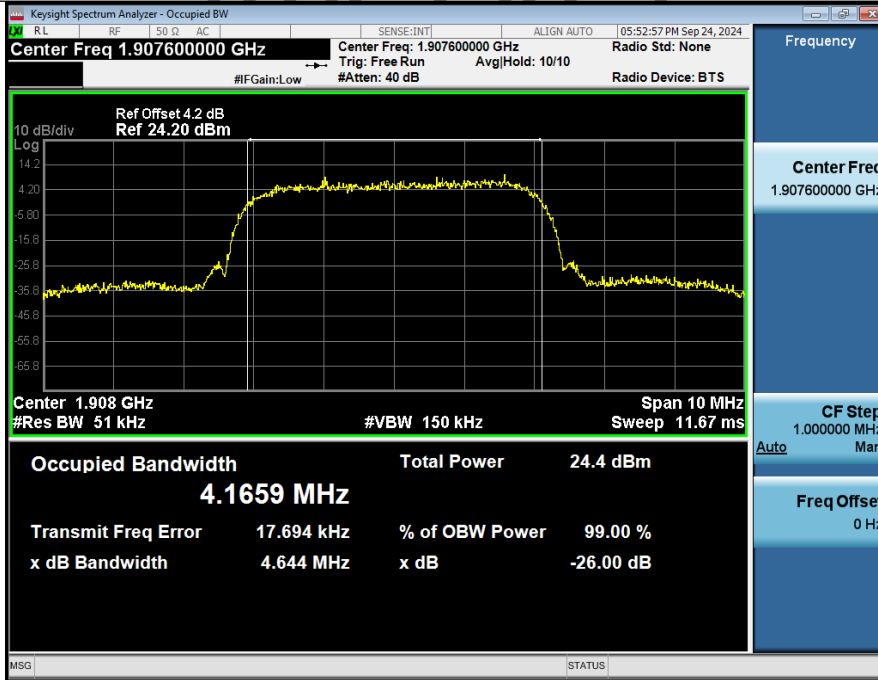

SA_65_NT_NV_0_HSDPA_Band_2_5M_CH9538_slot1