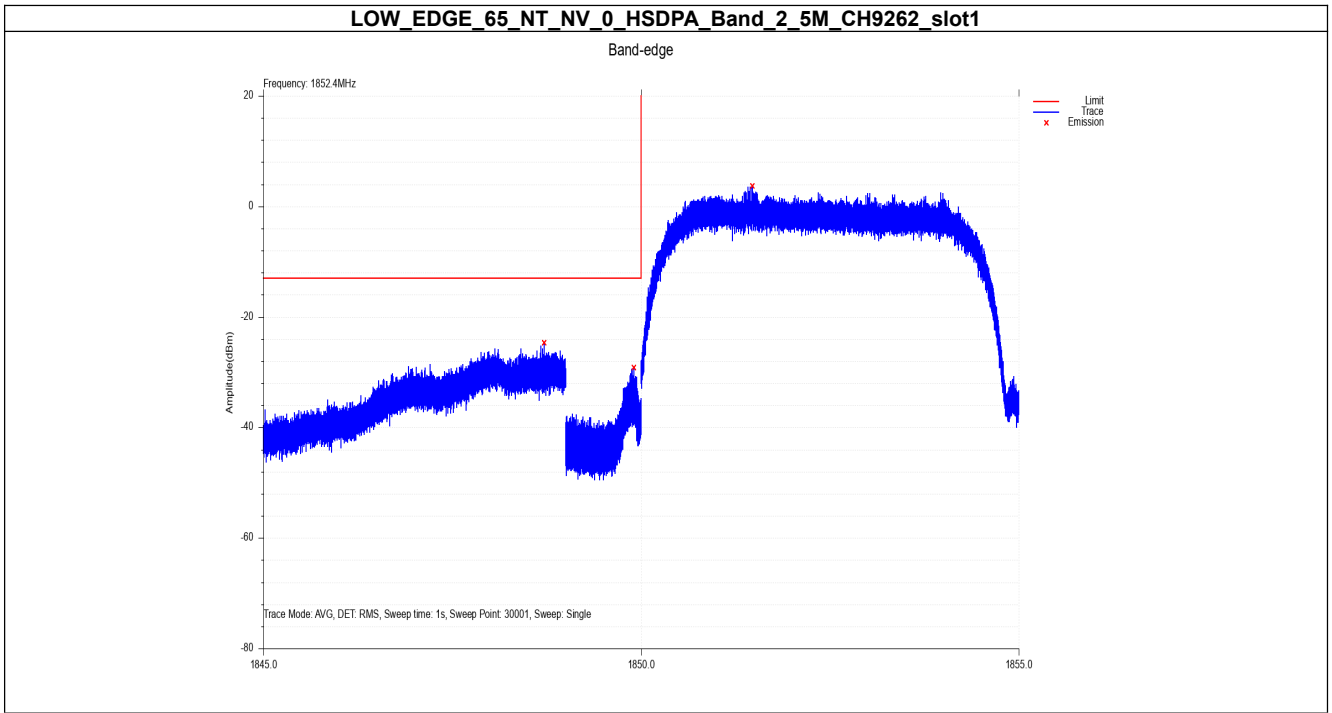

5								
NVNT	HSUPA	Band 5	846.60	1	100	30.000~819.000	818.342	-53.21	-13	Pass
NVNT	HSUPA	Band 5	846.60	1	100	854.000~1000.000	854.779	-38.79	-13	Pass
NVNT	HSUPA	Band 5	846.60	1	1000	1000.000~10000.000	1694.200	-51.58	-13	Pass