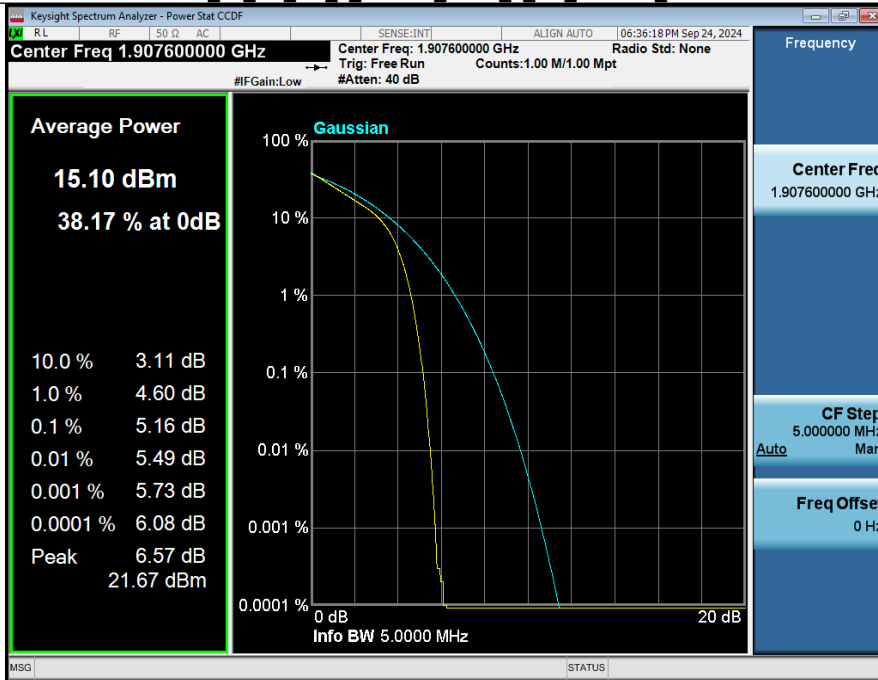

SA_65_NT_NV_0_HSUPA_Band_2_5M_CH9538_slot1