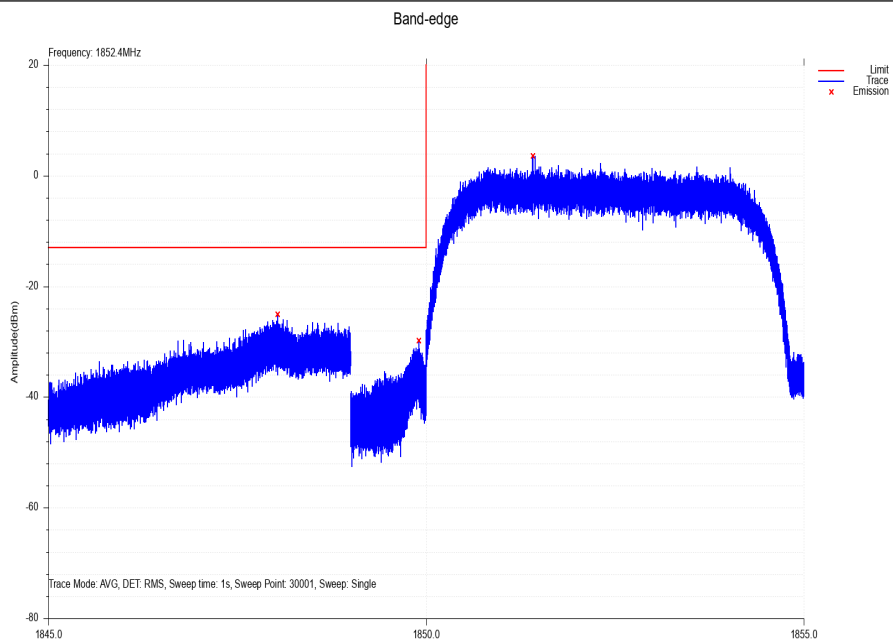

LOW_EDGE_65_NT_NV_0_HSUPA_Band_2_5M_CH9262_slot1