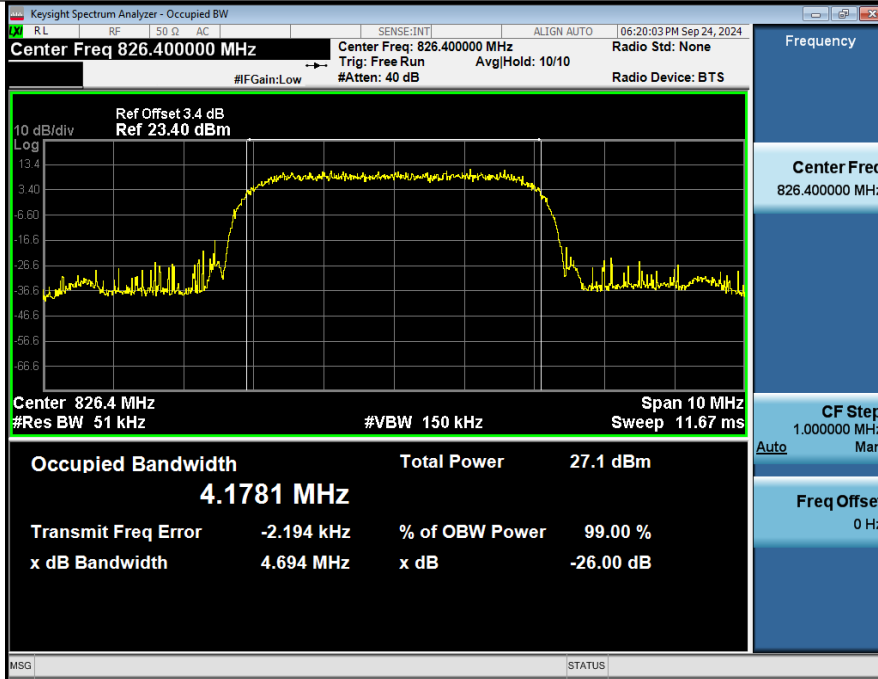

SA_65_NT_NV_0_HSDPA_Band_5_5M_CH4132_slot1