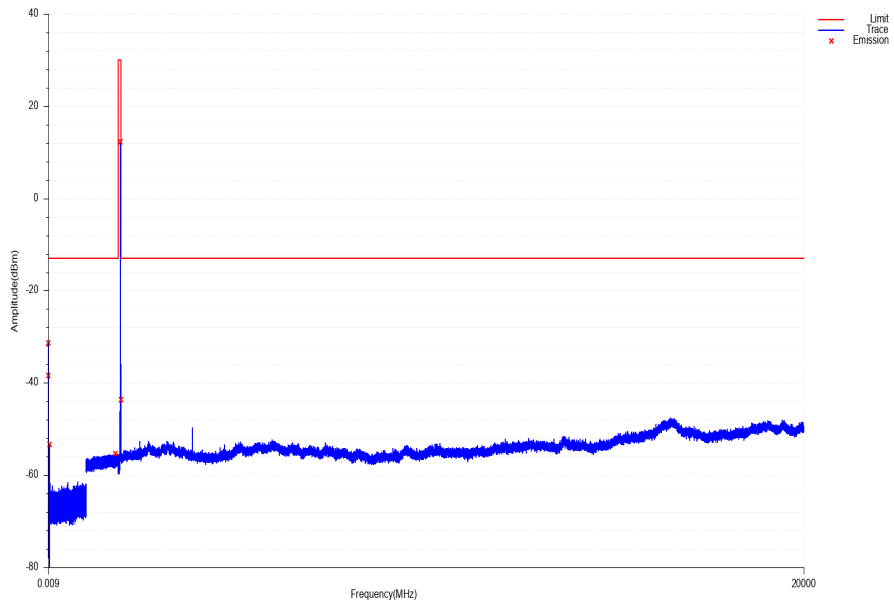

SA\_65\_NT\_NV\_0\_HSDPA\_Band\_2\_5M\_CH9400\_slot1

Unwanted spurious emissions

UPPER\_EDGE\_65\_NT\_NV\_0\_HSDPA\_Band\_2\_5M\_CH9538\_slot1

Band-edge

SA\_65\_NT\_NV\_0\_HSDPA\_Band\_2\_5M\_CH9538\_slot1

Unwanted spurious emissions

LOW\_EDGE\_65\_NT\_NV\_0\_HSDPA\_Band\_5\_5M\_CH4132\_slot1

Band-edge

SA\_65\_NT\_NV\_0\_HSDPA\_Band\_5\_5M\_CH4132\_slot1

Unwanted spurious emissions

SA\_65\_NT\_NV\_0\_HSDPA\_Band\_5\_5M\_CH4183\_slot1