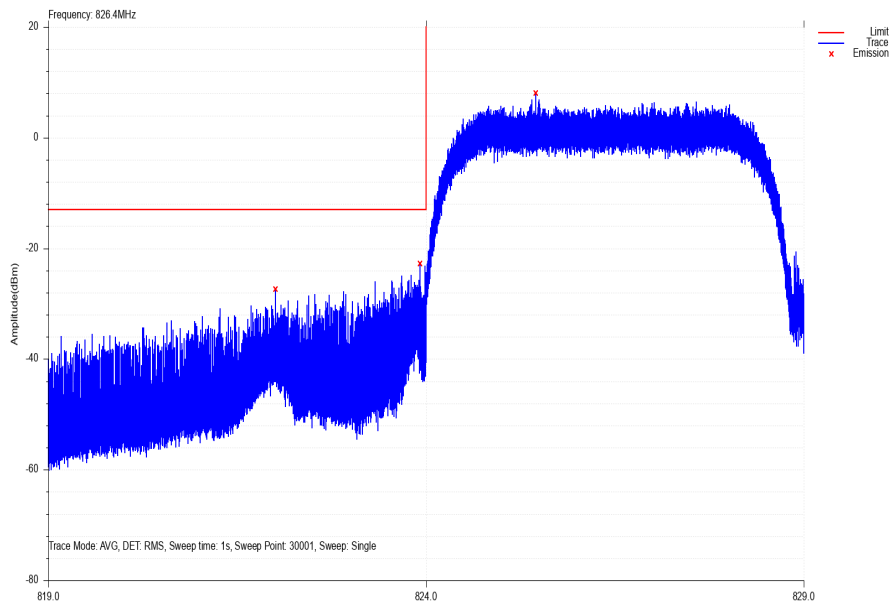

LOW_EDGE_65_NT_NV_0_HSUPA_Band_5_5M_CH4132_slot1

Band-edge