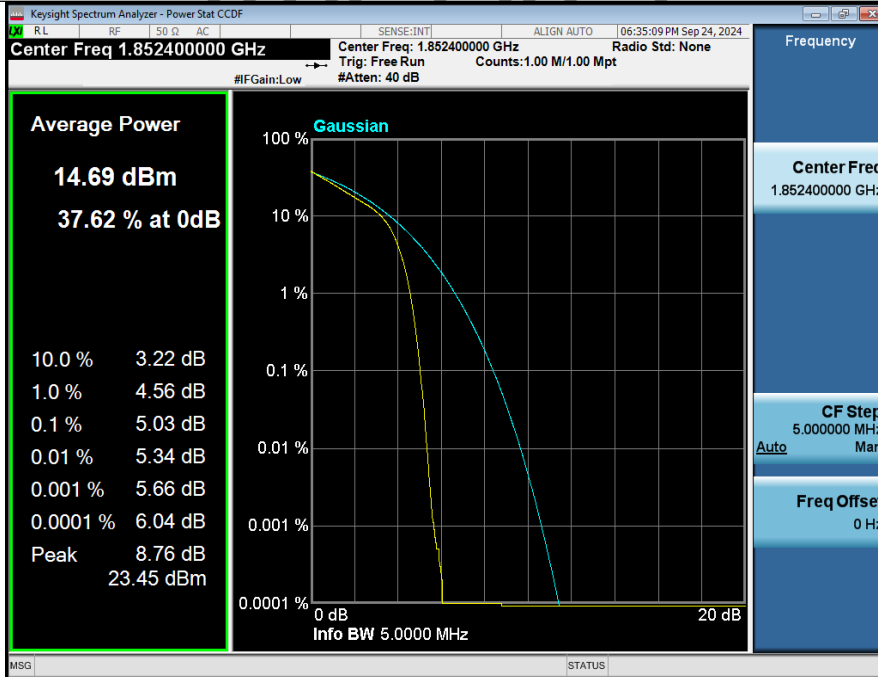

SA_65_NT_NV_0_HSPA_Band_2_5M_CH9262_slot1