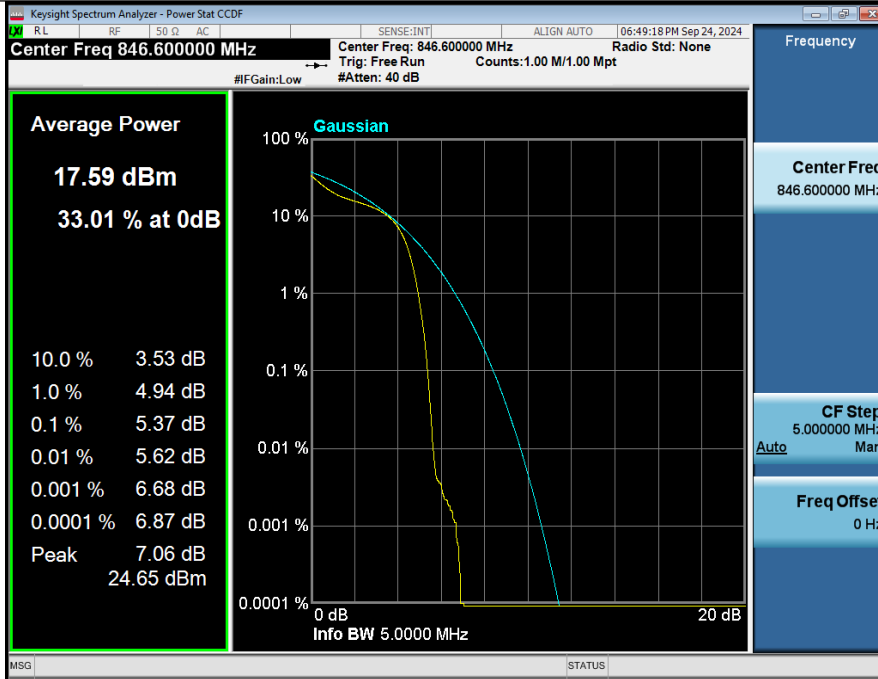

SA_65_NT_NV_0_HSUPA_Band_5_5M_CH4233_slot1