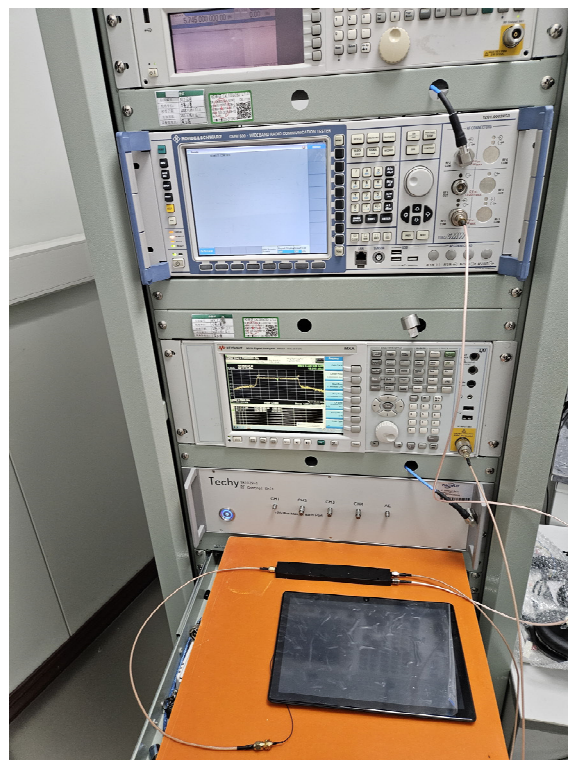

FCC ID:2BLXN-PAD6PLUS Test Photo

SAR