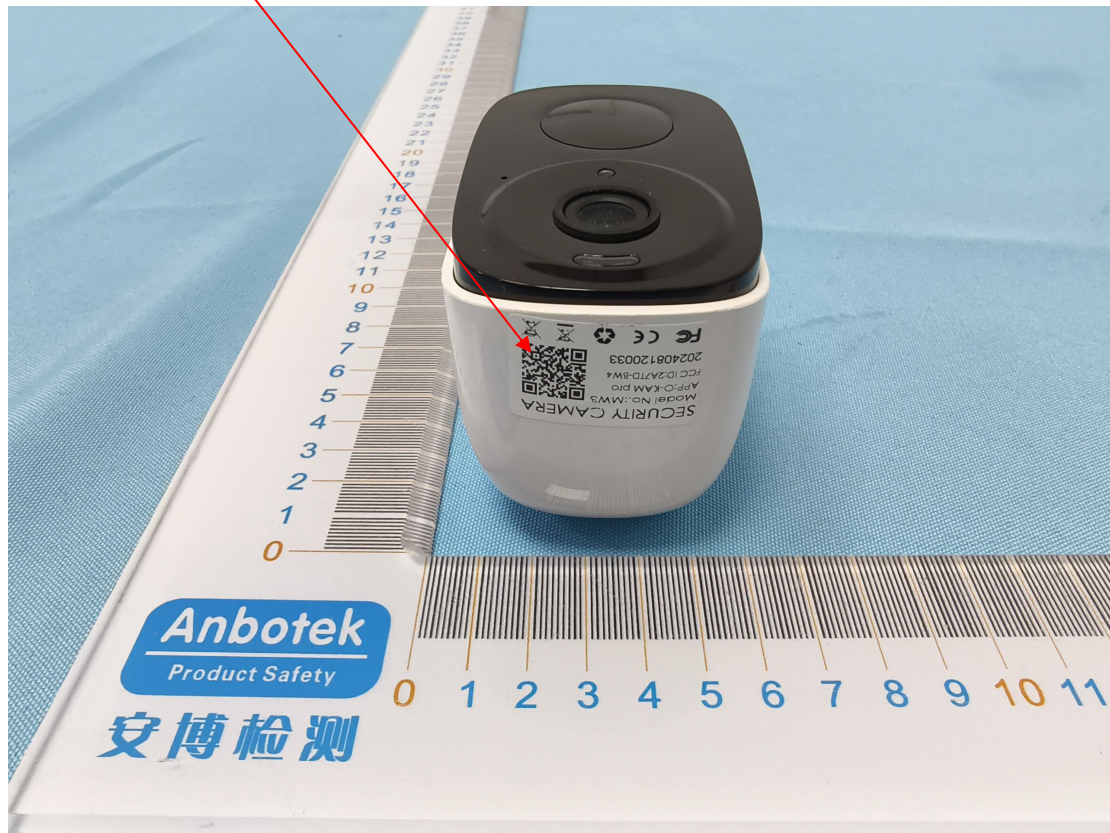

Label Location On EUT

Label

Product Name: Battery camera

Model No.: BW4

FCC ID: 2BLVV-BW4

IC:33182-BW4

® 210-241568