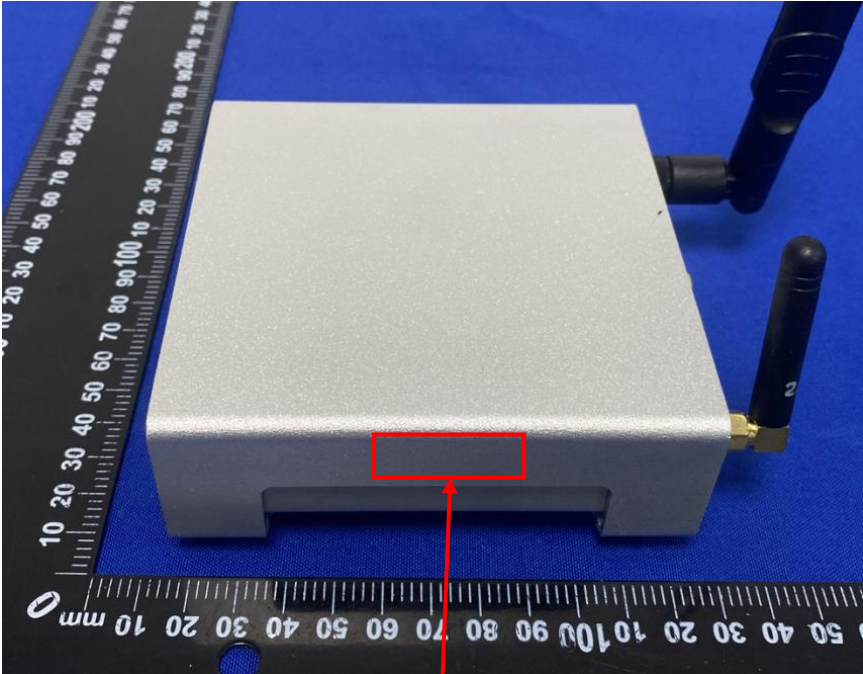

Label Artwork and Location

Model: GB-104B

Label:

Size: L*W= 22*10mm

Location