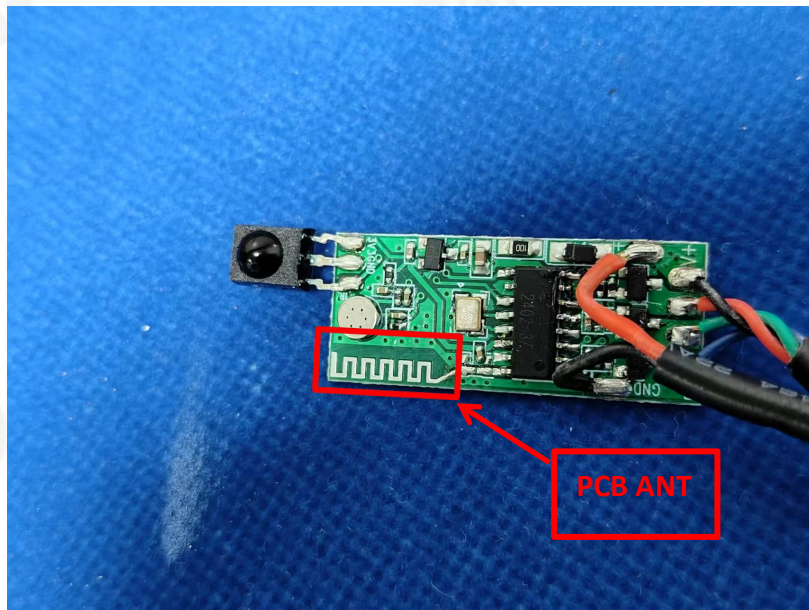

### EUT Photo

Product Name:	LED CONTROLLER
Model No.:	YL-LEDAPP-IR01

----END----