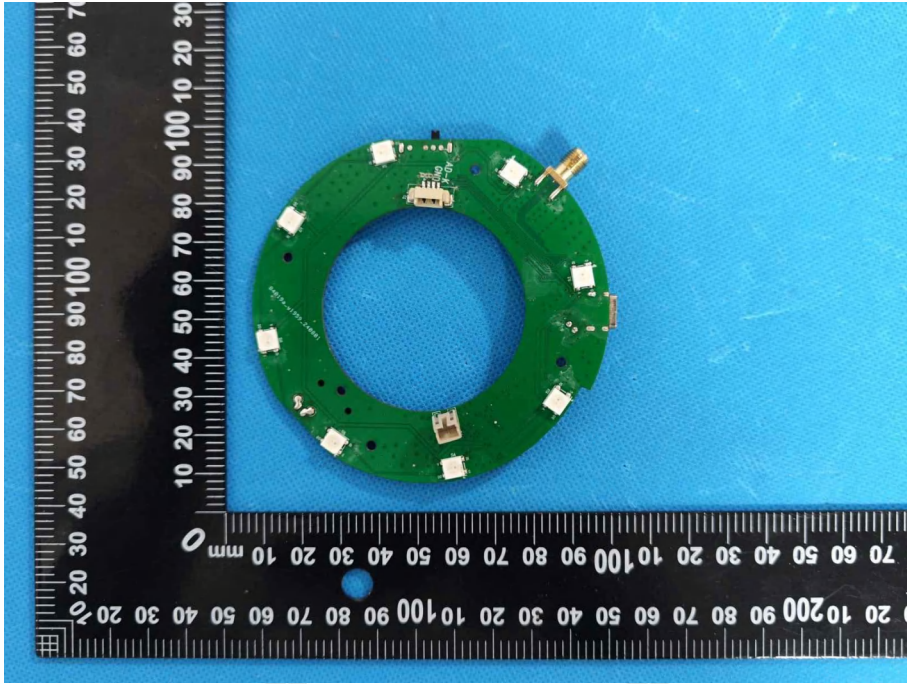

ZHONGHAN

FCC ID:2BLPR-B965

EUT PHOTOS Internal Photos

ZHONGHAN

FCC ID:2BLPR-B965

ZHONGHAN

FCC ID:2BLPR-B965

ZHONGHAN