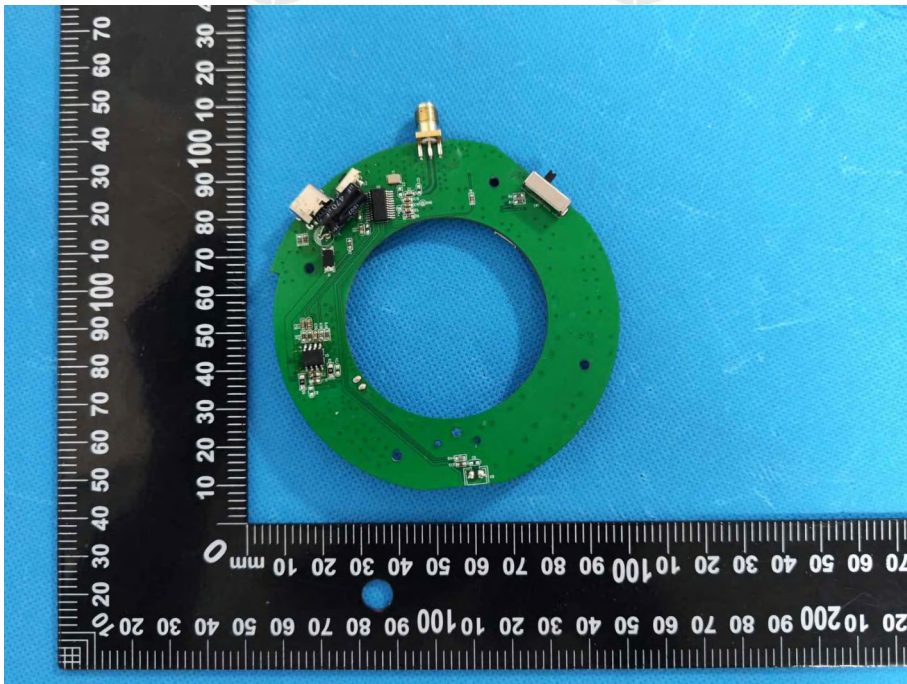

ZHONGHAN

FCC ID:2BLPR-B965

EUT PHOTOS Internal Photos

ZHONGHAN

FCC ID:2BLPR-B965

ZHONGHAN

FCC ID:2BLPR-B965

ZHONGHAN