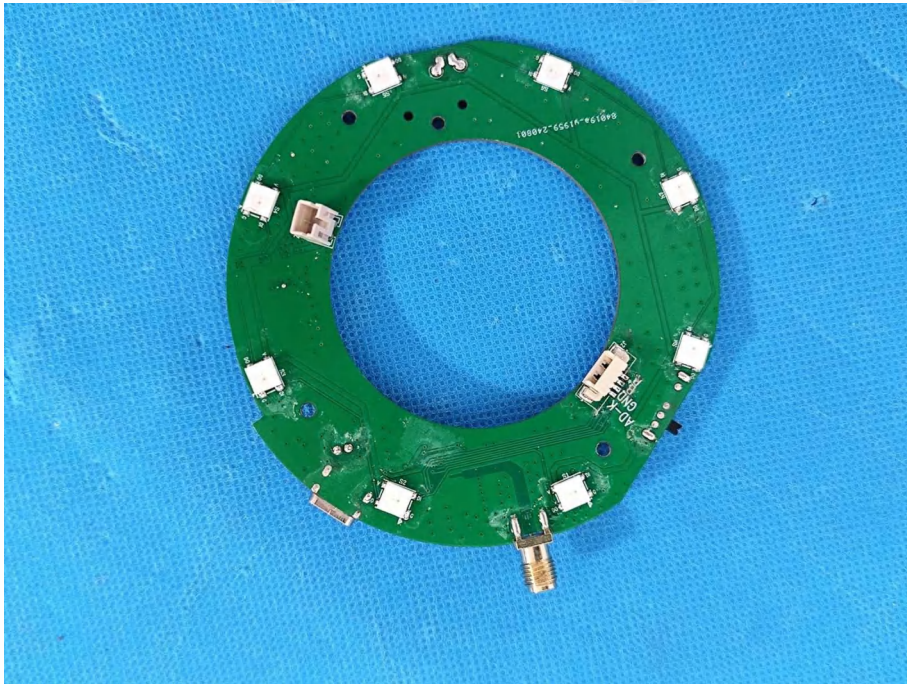

ZHONGHAN

FCC ID:2BLPR-B965

EUT PHOTOS Internal Photos

ZHONGHAN

FCC ID:2BLPR-B965

ZHONGHAN

FCC ID:2BLPR-B965

ZHONGHAN