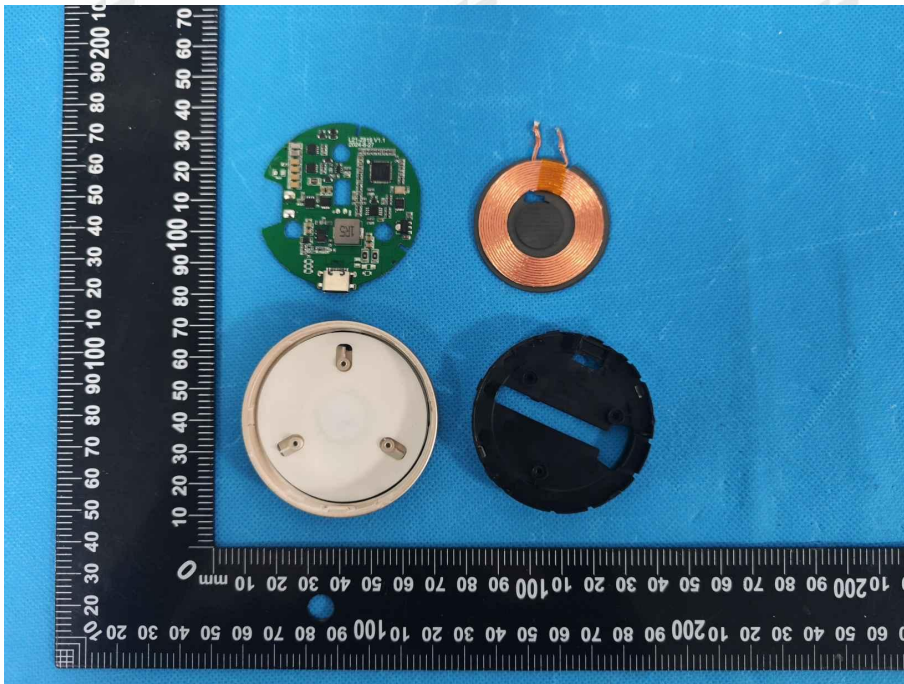

ZHONGHAN

FCC ID:2BLPO-TK-CW301

EUT PHOTOS Internal Photos

ZHONGHAN

FCC ID:2BLPO-TK-CW301

ZHONGHAN

FCC ID:2BLPO-TK-CW301

ZHONGHAN