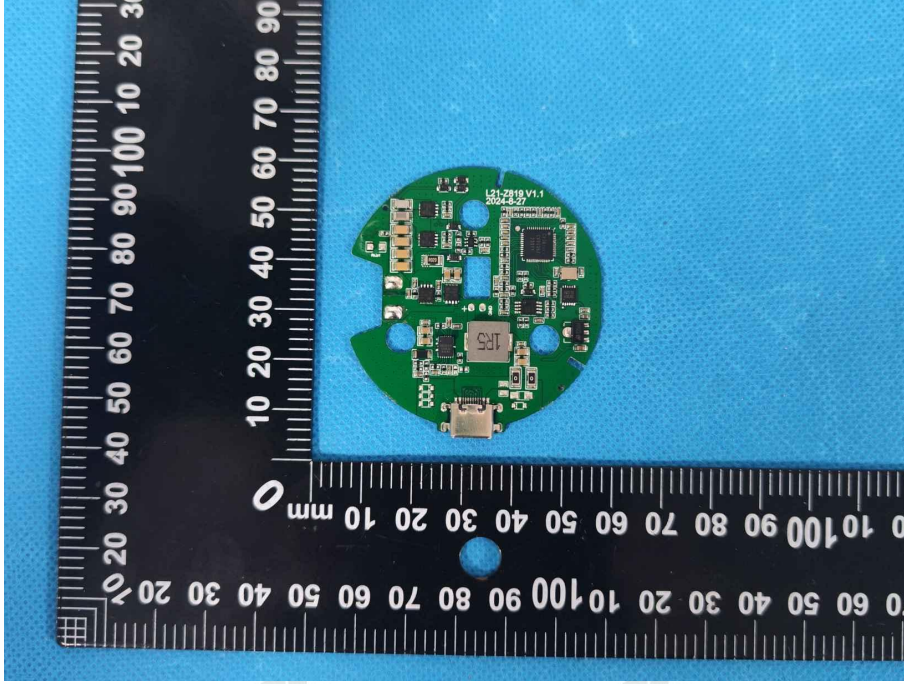

ZHONGHAN

FCC ID:2BLPO-TK-CW301

EUT PHOTOS Internal Photos

ZHONGHAN

FCC ID:2BLPO-TK-CW301

ZHONGHAN

FCC ID:2BLPO-TK-CW301

ZHONGHAN