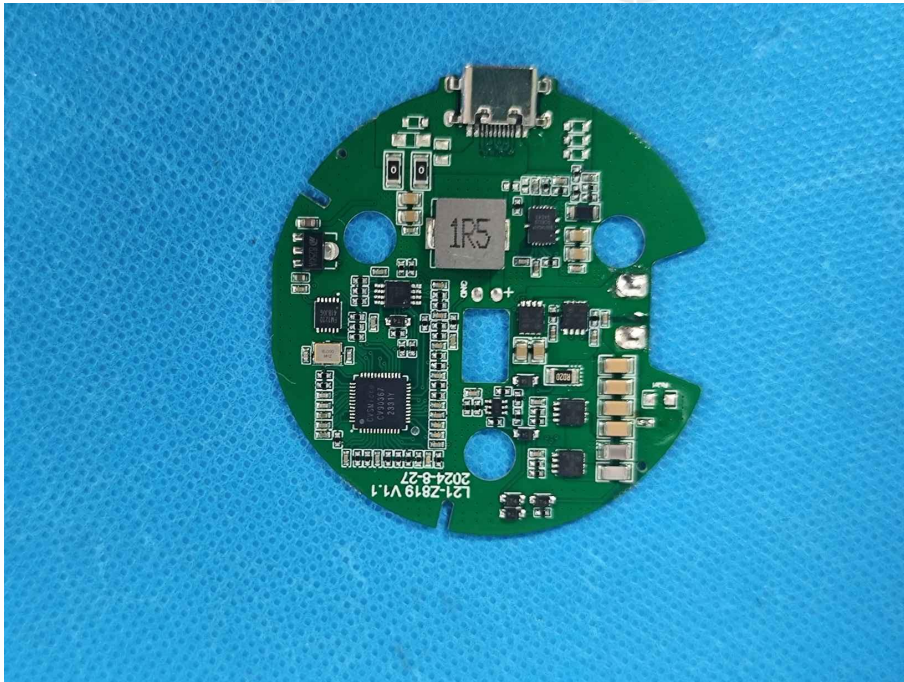

ZHONGHAN

FCC ID:2BLPO-TK-CW301

EUT PHOTOS Internal Photos

ZHONGHAN

FCC ID:2BLPO-TK-CW301

ZHONGHAN

FCC ID:2BLPO-TK-CW301

ZHONGHAN