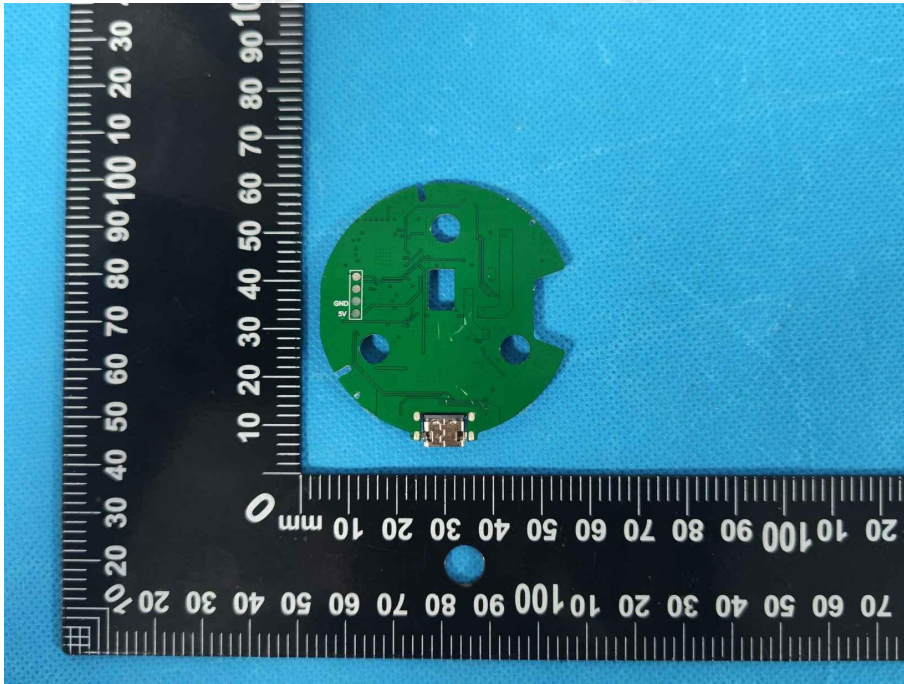

ZHONGHAN

FCC ID:2BLPO-TK-CW301

EUT PHOTOS Internal Photos

ZHONGHAN

FCC ID:2BLPO-TK-CW301

ZHONGHAN

FCC ID:2BLPO-TK-CW301

ZHONGHAN