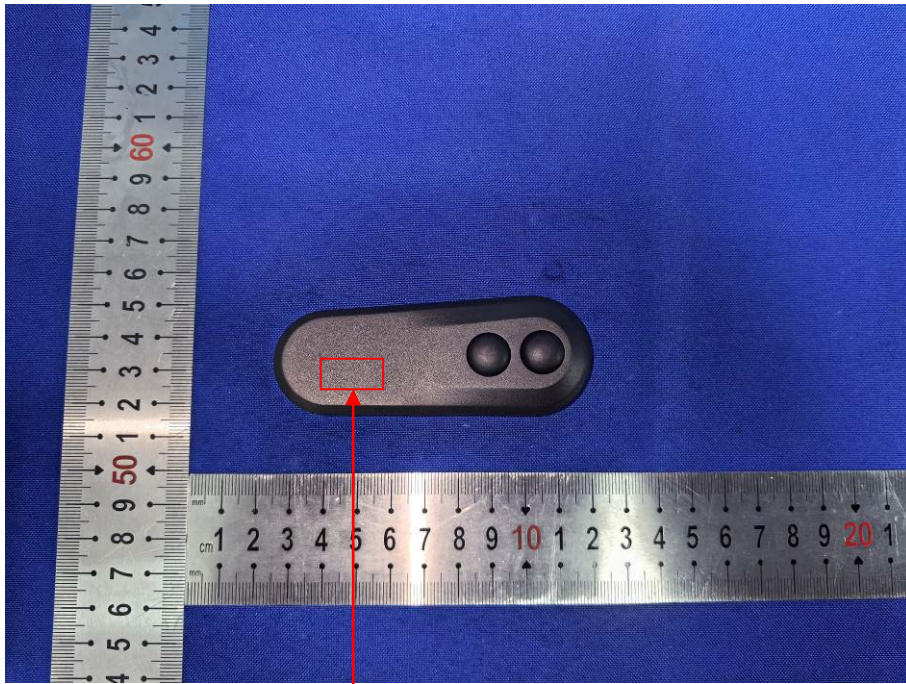

Label

Remote Control Page Turner

Model Name: KT01 PRO

FCC ID: 2BLP3-KT01PRO

1. The label is silk-screen on the sample