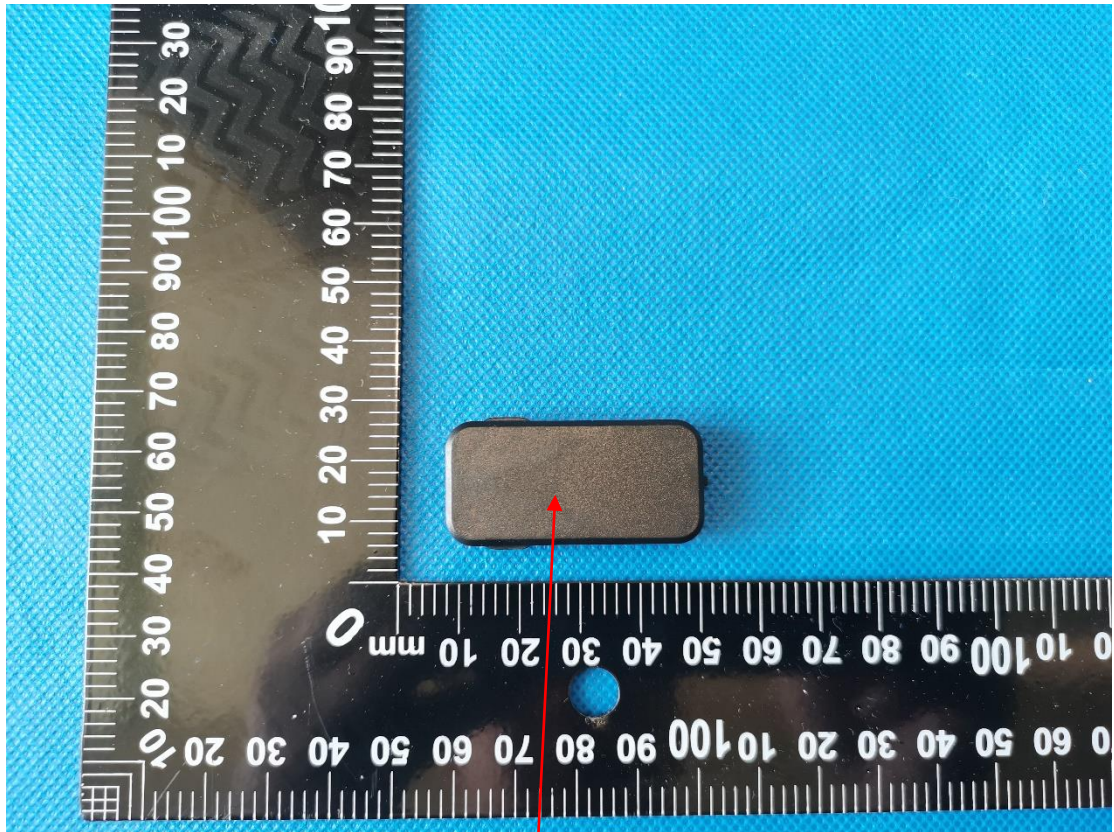

Label & Location

Bluetooth tripod
Model: NP-3180S
FCC ID: 2BLNU-NP-3180S

Size: 10mm * 20mm

The label is silk-screen on the sample