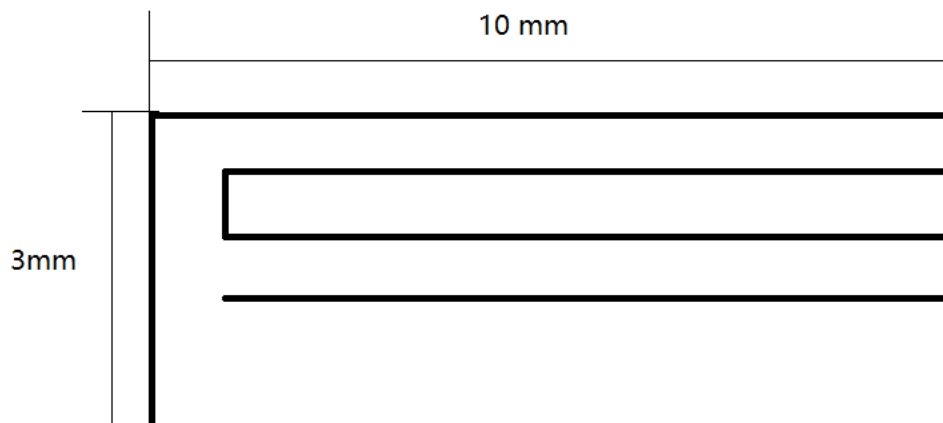

## Specifications

Antenna Photo & Length ( mm )

ANT TYPE:PCB

2402 MHz

2440 MHz

2480 MHz