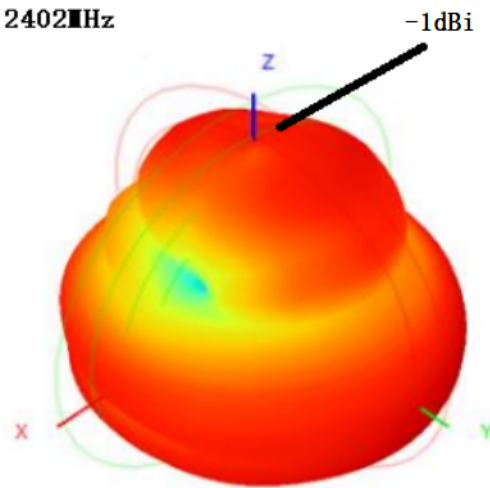

### Summary

ITEM	SPEC.	
Model Name	IBM 2.4 GHz	
Center Frequency	2402 MHz	-1dBi
	2440 MHz	-1.52dBi
	2480 MHz	-1.45 dBi
MAX. GAIN	-1dBi	
Polarization	Horizontal	
Azimuth Beam Pattern	Omni-directional	
Impedance	50 $\Omega$	

Antenna Photo & Length ( mm )

ANT TYPE:PCB

2402 MHz

2440 MHz

2480 MHz