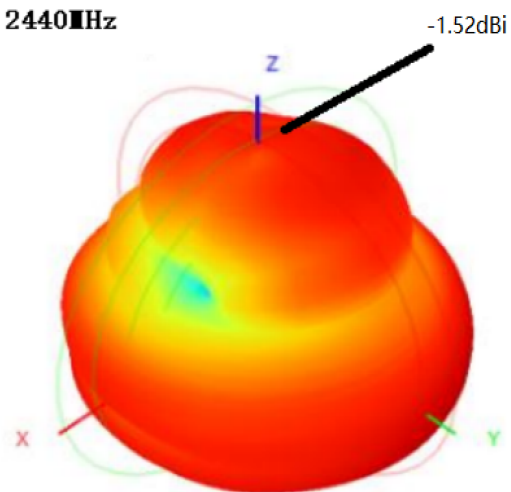

### Summary

ITEM	SPEC.	
Model Name	IBM 2.4 GHz	
Center Frequency	2402 MHz	-1dBi
	2440 MHz	-1.52dBi
	2480 MHz	-1.45 dBi
MAX. GAIN	-1dBi	
Polarization	Horizontal	
Azimuth Beam Pattern	Omni-directional	
Impedance	50 $\Omega$	

Antenna Photo & Length ( mm )

ANT TYPE:PCB

2402 MHz

2440 MHz

2480 MHz