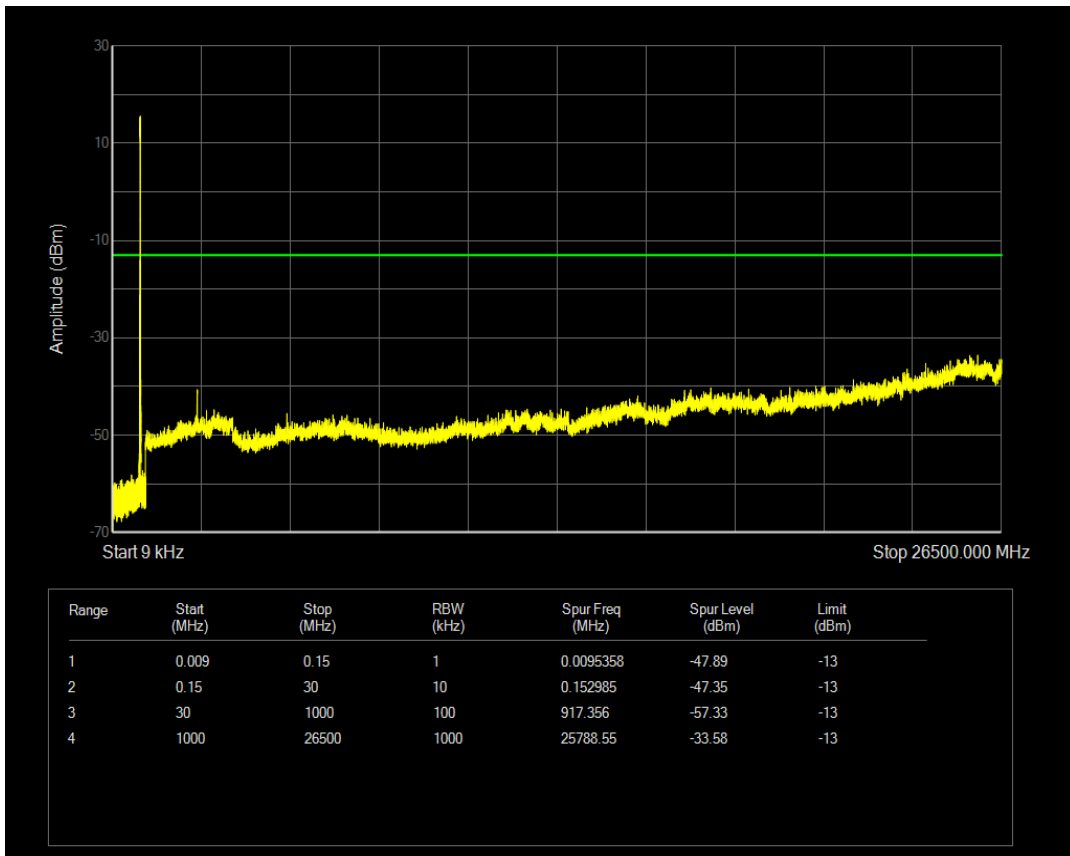

Band5 QPSK BW=5MHz Channel=20525 RB Size=1 Position=#0

Band5 QPSK BW=5MHz Channel=20525 RB Size=25 Position=#0

Band5 16QAM BW=5MHz Channel=20525 RB Size=1 Position=#0

Band5 16QAM BW=5MHz Channel=20525 RB Size=25 Position=#0

Band5 QPSK BW=5MHz Channel=20625 RB Size=1 Position=#0

Band5 QPSK BW=5MHz Channel=20625 RB Size=25 Position=#0

Band5 16QAM BW=5MHz Channel=20625 RB Size=1 Position=#0

Band5 16QAM BW=5MHz Channel=20625 RB Size=25 Position=#0