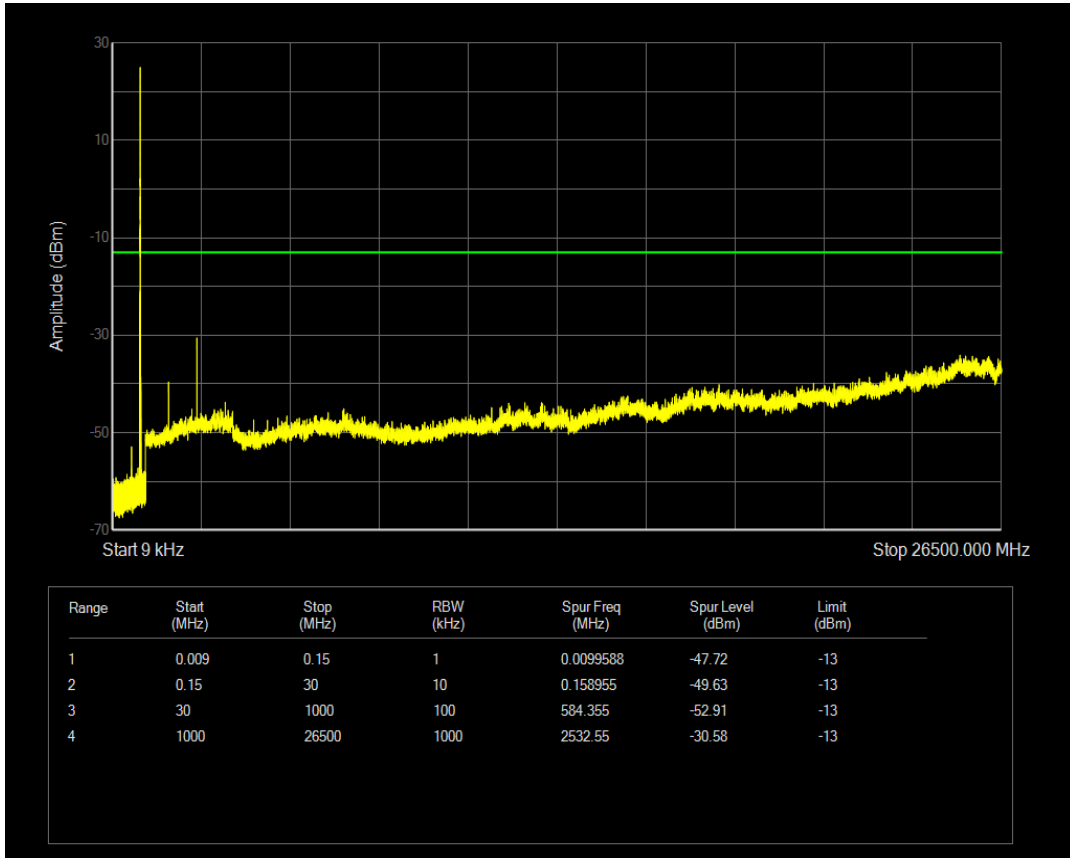

Band5 QPSK BW=5MHz Channel=20525 RB Size=1 Position=#0

Band5 QPSK BW=5MHz Channel=20525 RB Size=25 Position=#0

Band5 16QAM BW=5MHz Channel=20525 RB Size=1 Position=#0

Band5 16QAM BW=5MHz Channel=20525 RB Size=25 Position=#0

Band5 QPSK BW=5MHz Channel=20625 RB Size=1 Position=#0

Band5 QPSK BW=5MHz Channel=20625 RB Size=25 Position=#0

Band5 16QAM BW=5MHz Channel=20625 RB Size=1 Position=#0

Band5 16QAM BW=5MHz Channel=20625 RB Size=25 Position=#0