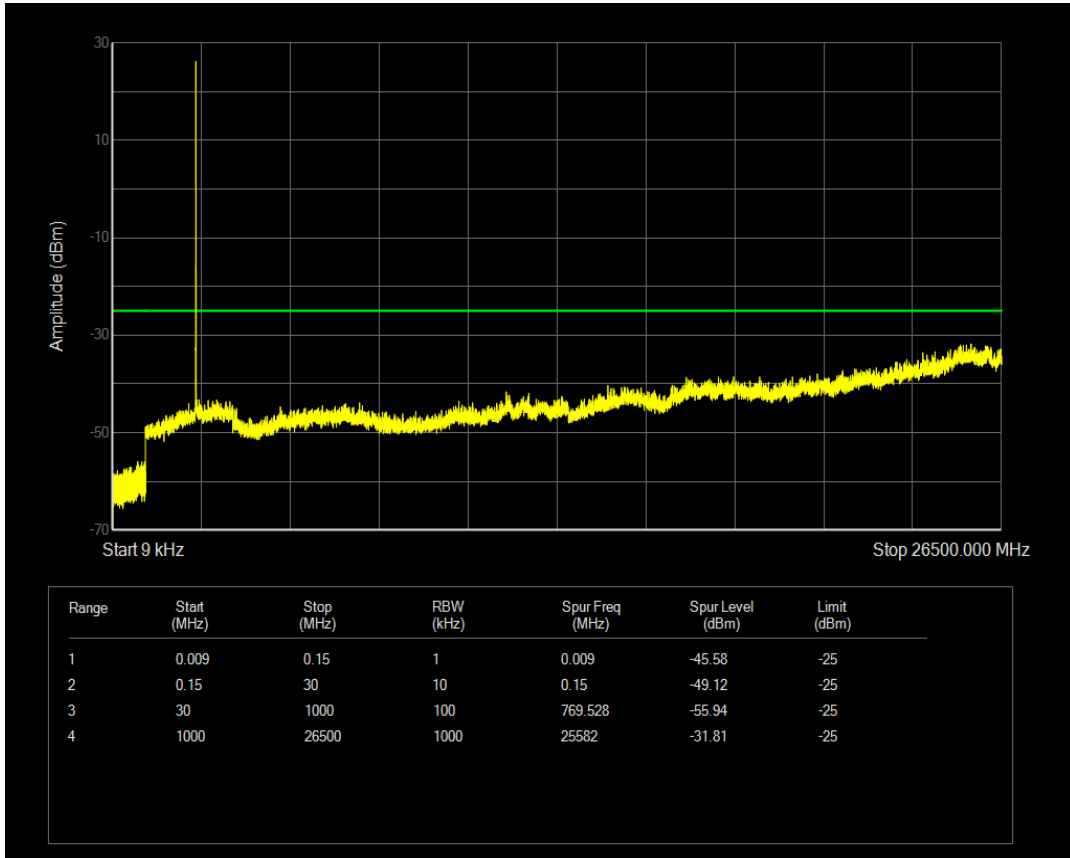

Band5 QPSK BW=10MHz Channel=20525 RB Size=1 Position=#0

Band5 QPSK BW=10MHz Channel=20525 RB Size=50 Position=#0

Band5 16QAM BW=10MHz Channel=20525 RB Size=1 Position=#0

Band5 16QAM BW=10MHz Channel=20525 RB Size=50 Position=#0

Band5 QPSK BW=10MHz Channel=20600 RB Size=1 Position=#0

Band5 QPSK BW=10MHz Channel=20600 RB Size=50 Position=#0

Band5 16QAM BW=10MHz Channel=20600 RB Size=1 Position=#0

Band5 16QAM BW=10MHz Channel=20600 RB Size=50 Position=#0

Band7 QPSK BW=5MHz Channel=20775 RB Size=1 Position=#0

Band7 QPSK BW=5MHz Channel=20775 RB Size=25 Position=#0

Band7 16QAM BW=5MHz Channel=20775 RB Size=1 Position=#0

Band7 16QAM BW=5MHz Channel=20775 RB Size=25 Position=#0