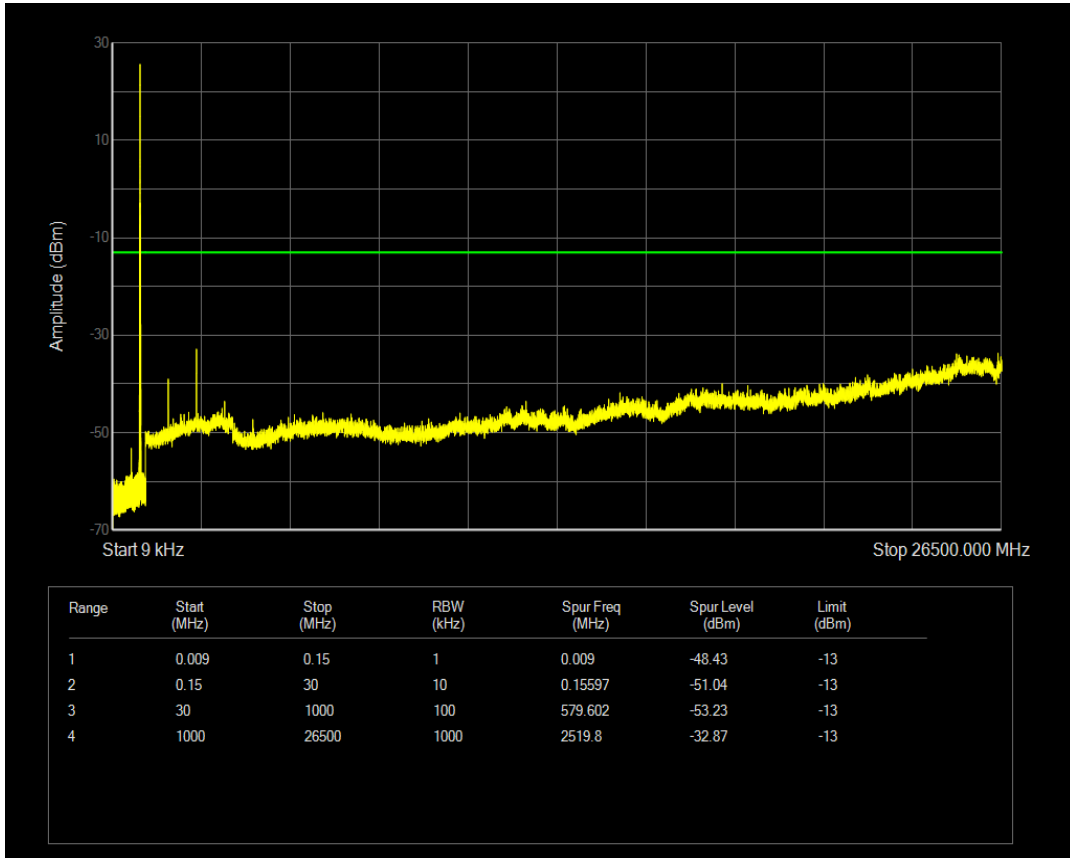

Band5 QPSK BW=10MHz Channel=20525 RB Size=1 Position=#0

Band5 QPSK BW=10MHz Channel=20525 RB Size=50 Position=#0

Band5 16QAM BW=10MHz Channel=20525 RB Size=1 Position=#0

Band5 16QAM BW=10MHz Channel=20525 RB Size=50 Position=#0

Band5 QPSK BW=10MHz Channel=20600 RB Size=1 Position=#0

Band5 QPSK BW=10MHz Channel=20600 RB Size=50 Position=#0

Band5 16QAM BW=10MHz Channel=20600 RB Size=1 Position=#0

Band5 16QAM BW=10MHz Channel=20600 RB Size=50 Position=#0

Band7 QPSK BW=5MHz Channel=20775 RB Size=1 Position=#0

Band7 QPSK BW=5MHz Channel=20775 RB Size=25 Position=#0

Band7 16QAM BW=5MHz Channel=20775 RB Size=1 Position=#0

Band7 16QAM BW=5MHz Channel=20775 RB Size=25 Position=#0