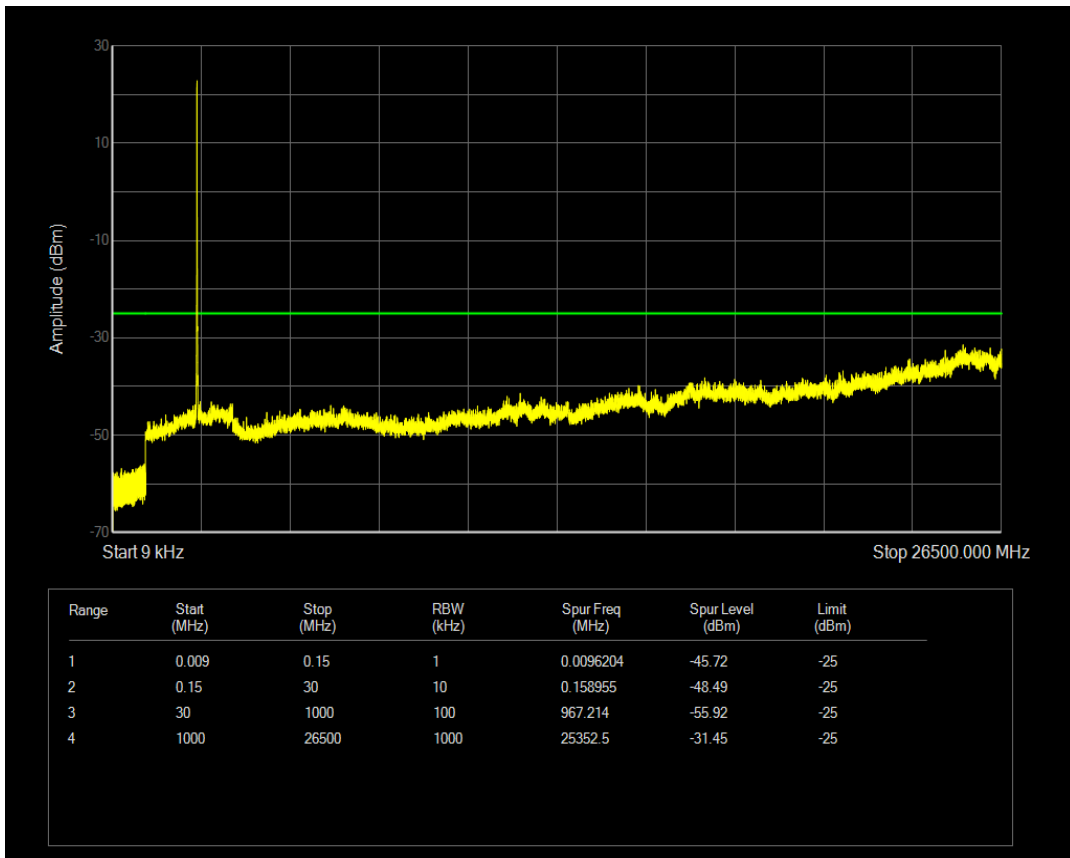

Band5 QPSK BW=10MHz Channel=20600 RB Size=1 Position=#0

Band5 QPSK BW=10MHz Channel=20600 RB Size=50 Position=#0

Band5 16QAM BW=10MHz Channel=20600 RB Size=1 Position=#0

Band5 16QAM BW=10MHz Channel=20600 RB Size=50 Position=#0

Band7 QPSK BW=5MHz Channel=20775 RB Size=1 Position=#0

Band7 QPSK BW=5MHz Channel=20775 RB Size=25 Position=#0

Band7 16QAM BW=5MHz Channel=20775 RB Size=1 Position=#0

Band7 16QAM BW=5MHz Channel=20775 RB Size=25 Position=#0

Band7 QPSK BW=5MHz Channel=21100 RB Size=1 Position=#0

Band7 QPSK BW=5MHz Channel=21100 RB Size=25 Position=#0

Band7 16QAM BW=5MHz Channel=21100 RB Size=1 Position=#0

Band7 16QAM BW=5MHz Channel=21100 RB Size=25 Position=#0