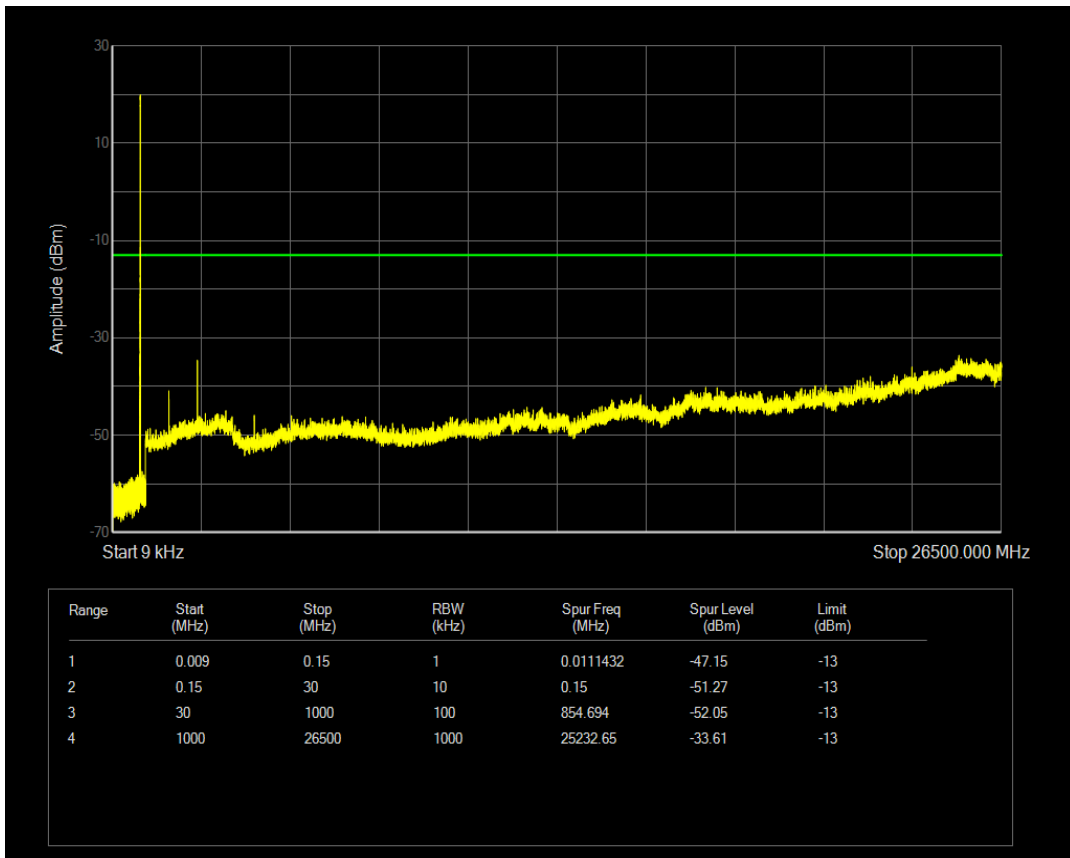

Band5 QPSK BW=1.4MHz Channel=20525 RB Size=1 Position=#0

Band5 QPSK BW=1.4MHz Channel=20525 RB Size=6 Position=#0

Band5 16QAM BW=1.4MHz Channel=20525 RB Size=1 Position=#0

Band5 16QAM BW=1.4MHz Channel=20525 RB Size=6 Position=#0

Band5 QPSK BW=1.4MHz Channel=20643 RB Size=1 Position=#0

Band5 QPSK BW=1.4MHz Channel=20643 RB Size=6 Position=#0

Band5 16QAM BW=1.4MHz Channel=20643 RB Size=1 Position=#0

Band5 16QAM BW=1.4MHz Channel=20643 RB Size=6 Position=#0