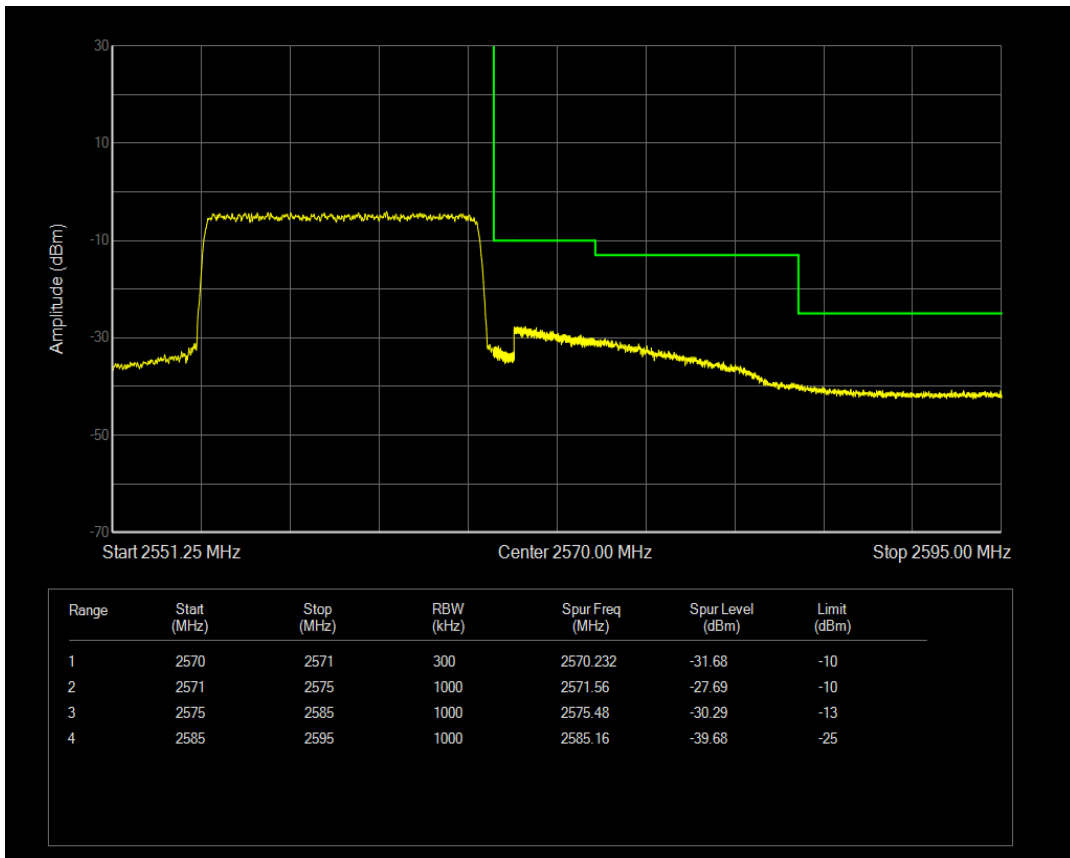

Band7 16QAM BW=15MHz Channel=20825 RB Size=1 Position=#Max

Band7 16QAM BW=15MHz Channel=20825 RB Size=75 Position=#0

Band7 QPSK BW=15MHz Channel=21375 RB Size=1 Position=#0

Band7 QPSK BW=15MHz Channel=21375 RB Size=1 Position=#Max

Band7 QPSK BW=15MHz Channel=21375 RB Size=75 Position=#0

Band7 16QAM BW=15MHz Channel=21375 RB Size=1 Position=#0

Band7 16QAM BW=15MHz Channel=21375 RB Size=1 Position=#Max

Band7 16QAM BW=15MHz Channel=21375 RB Size=75 Position=#0