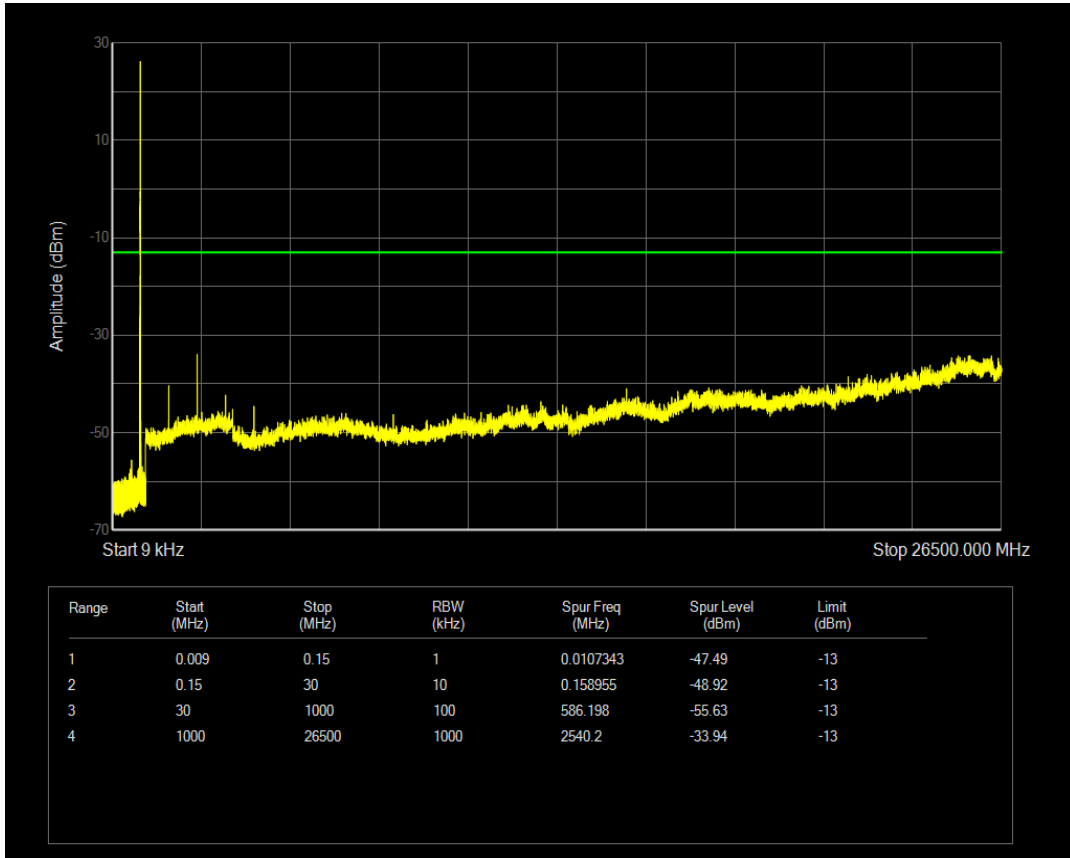

Band5 16QAM BW=3MHz Channel=20635 RB Size=15 Position=#0