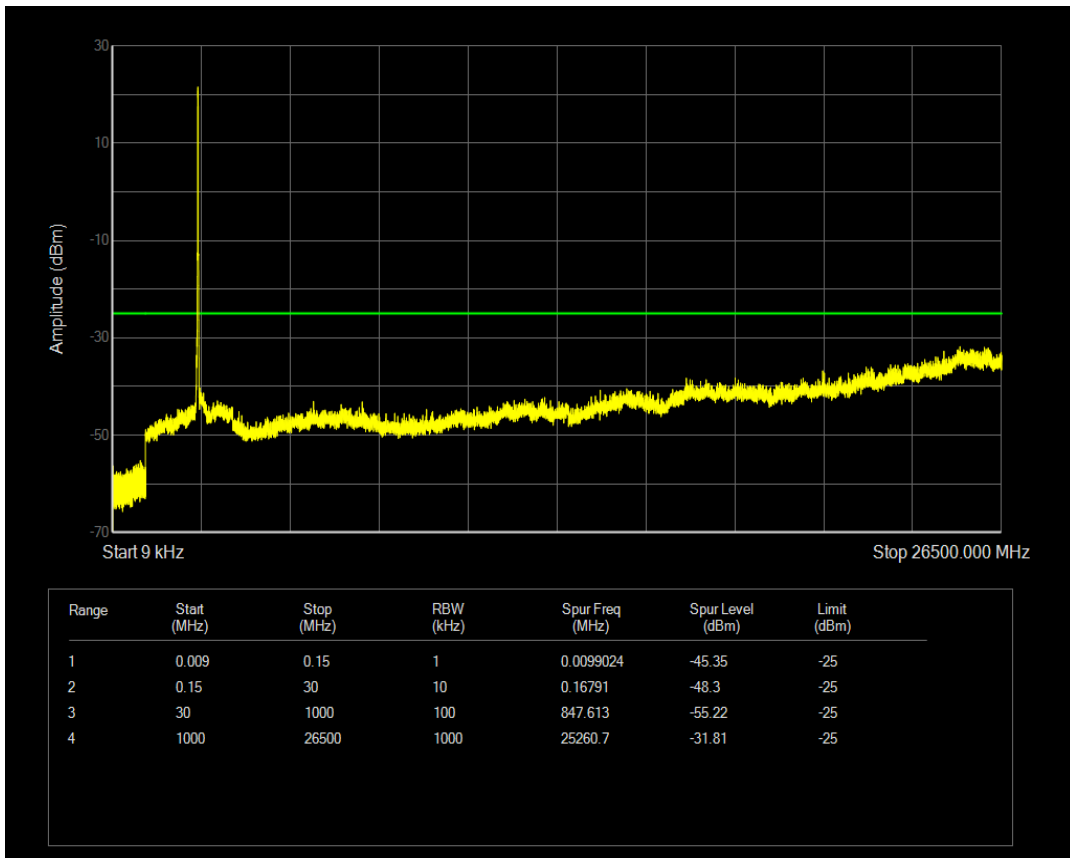

Band7 16QAM BW=15MHz Channel=21375 RB Size=1 Position=#0