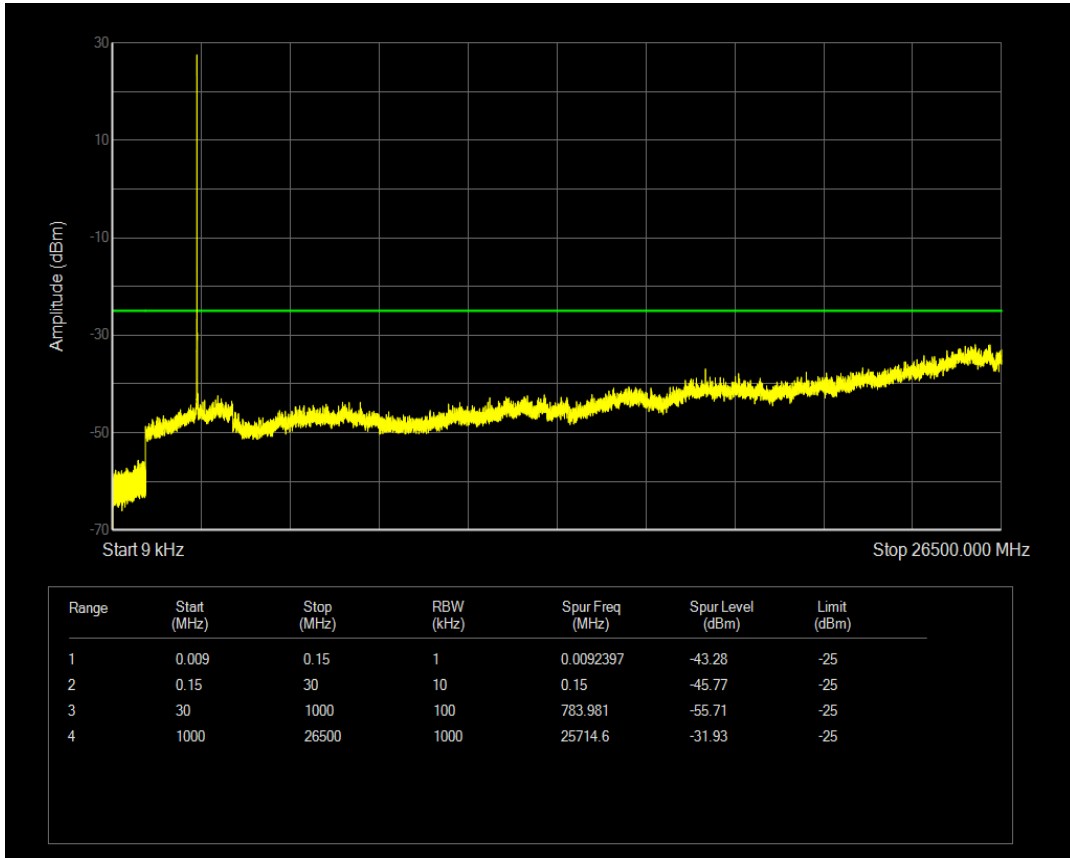

Band7 16QAM BW=5MHz Channel=21100 RB Size=25 Position=#0