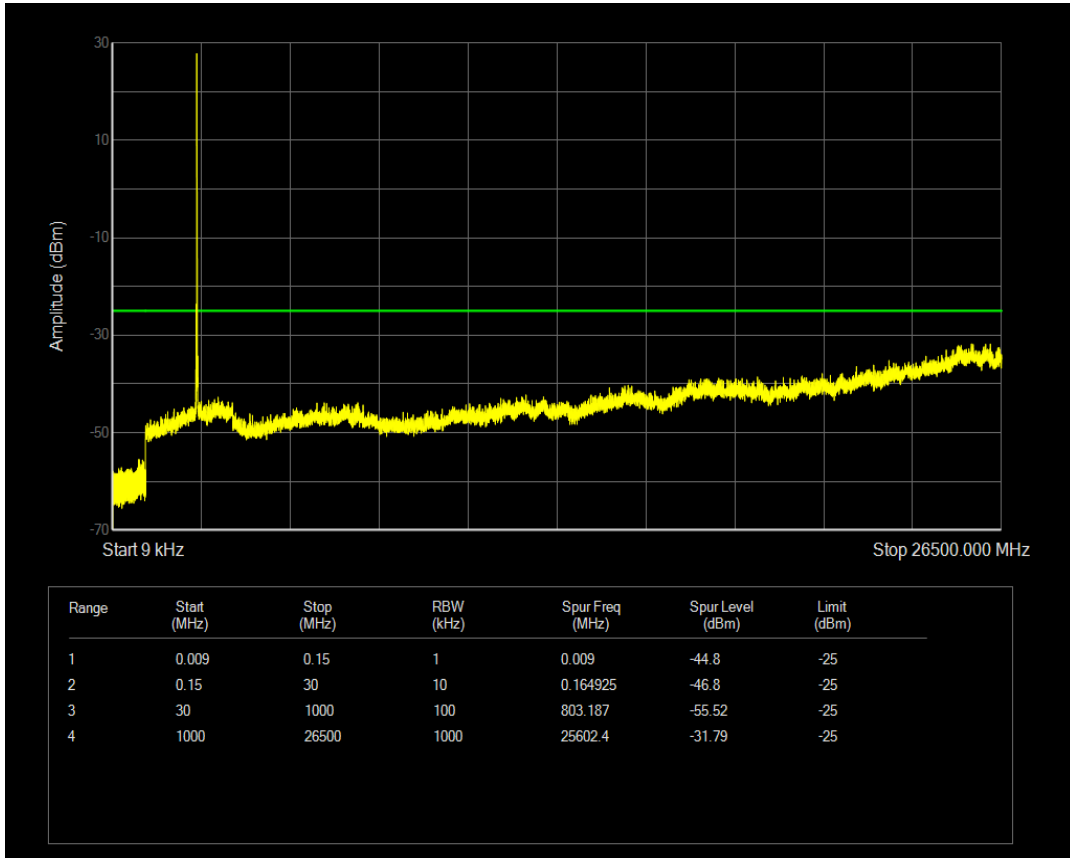

Band7 QPSK BW=15MHz Channel=21100 RB Size=75 Position=#0