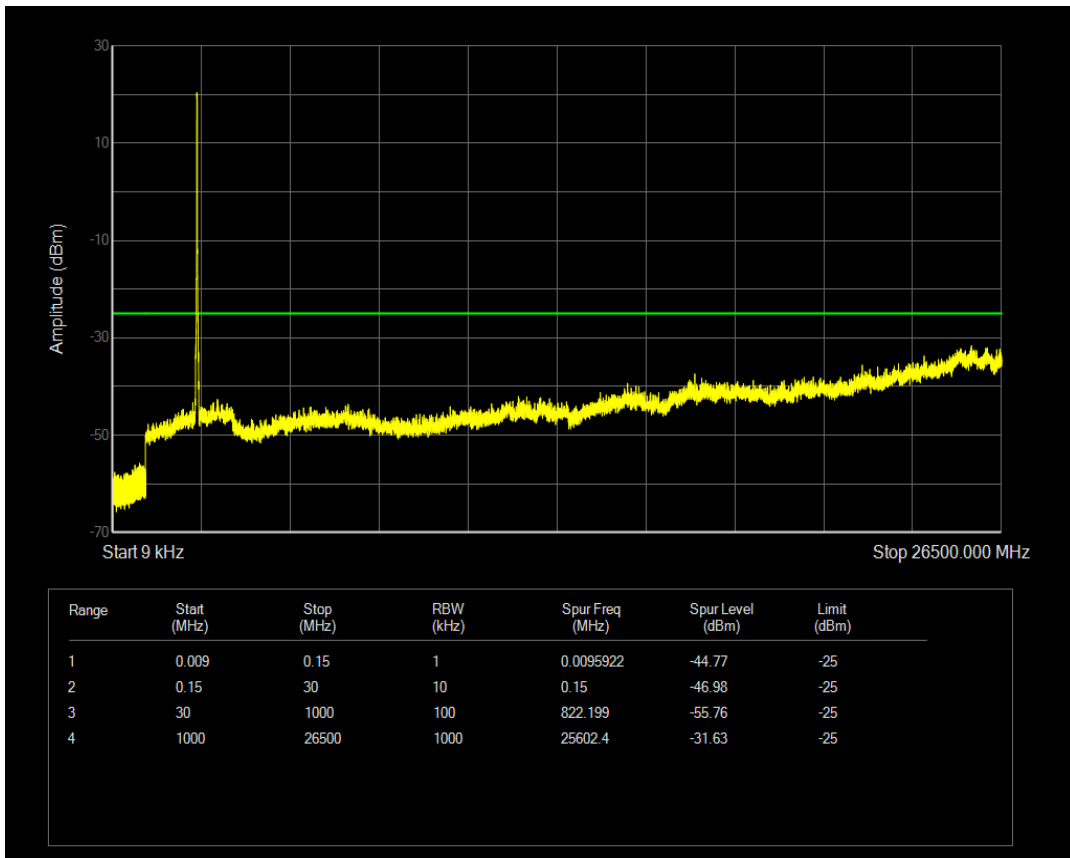

Band7 16QAM BW=15MHz Channel=21100 RB Size=1 Position=#0