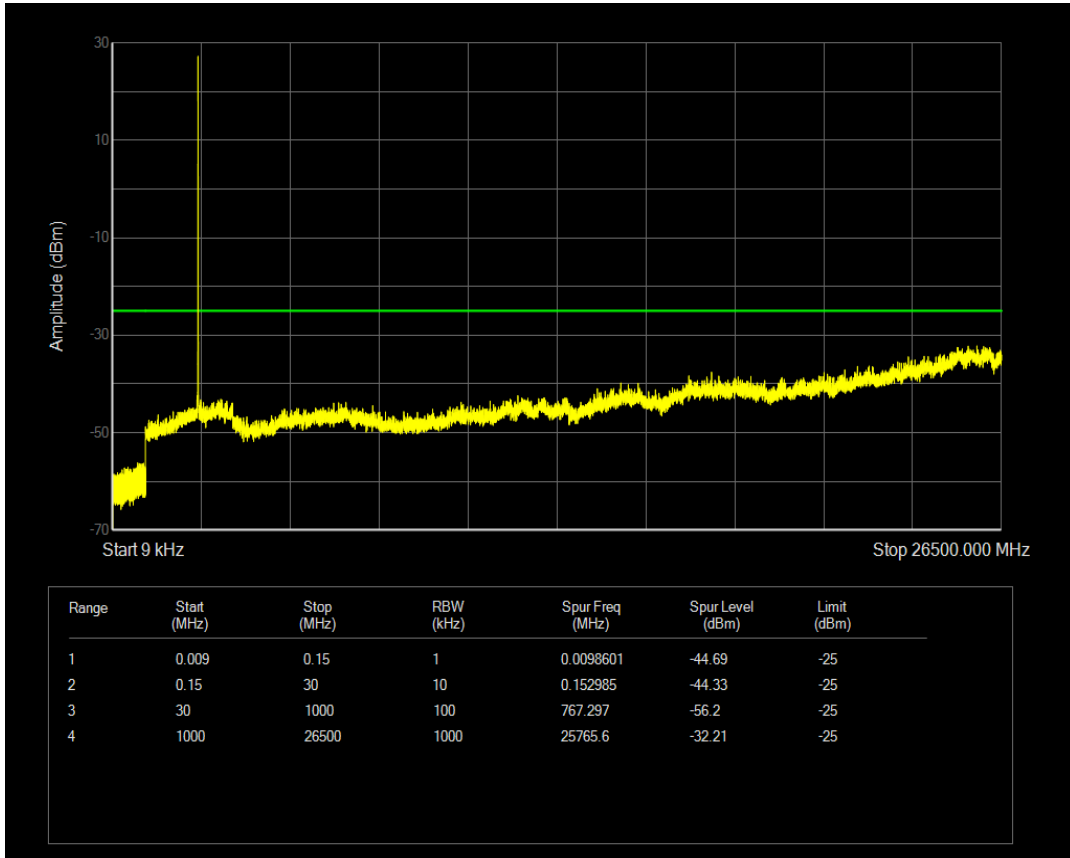

Band7 16QAM BW=5MHz Channel=21425 RB Size=25 Position=#0