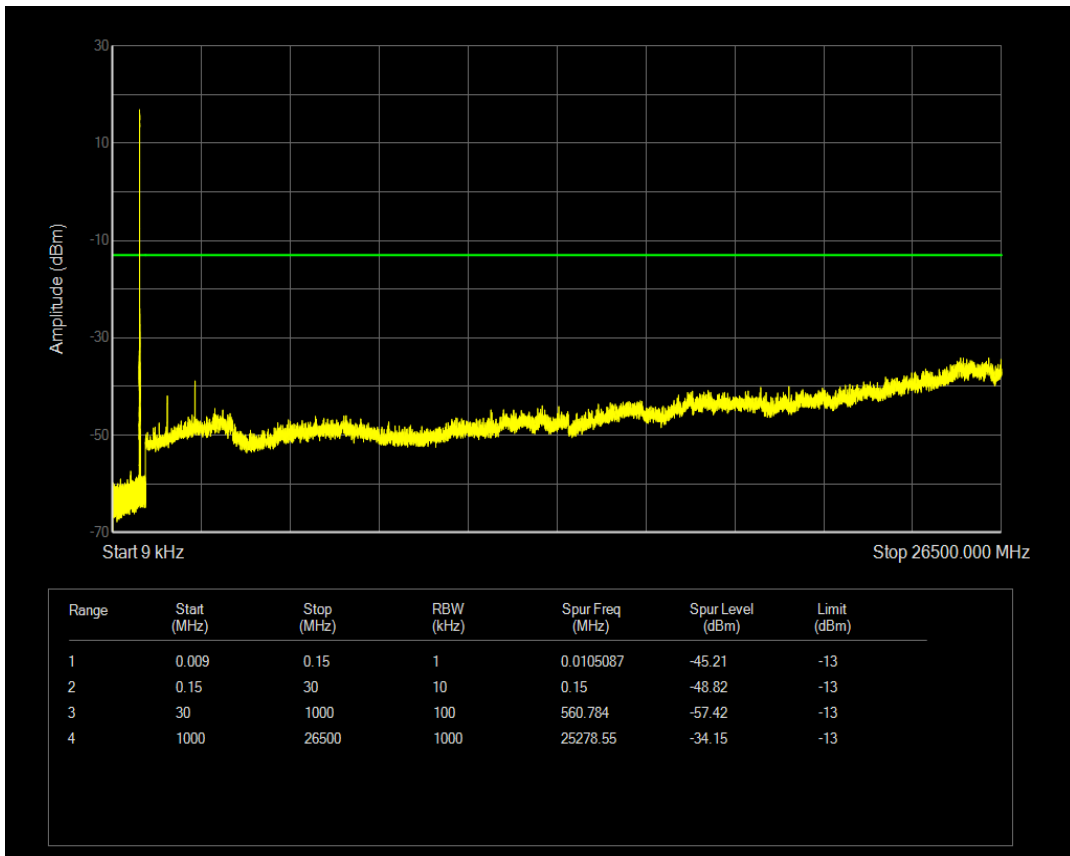

Band5 16QAM BW=3MHz Channel=20415 RB Size=1 Position=#0