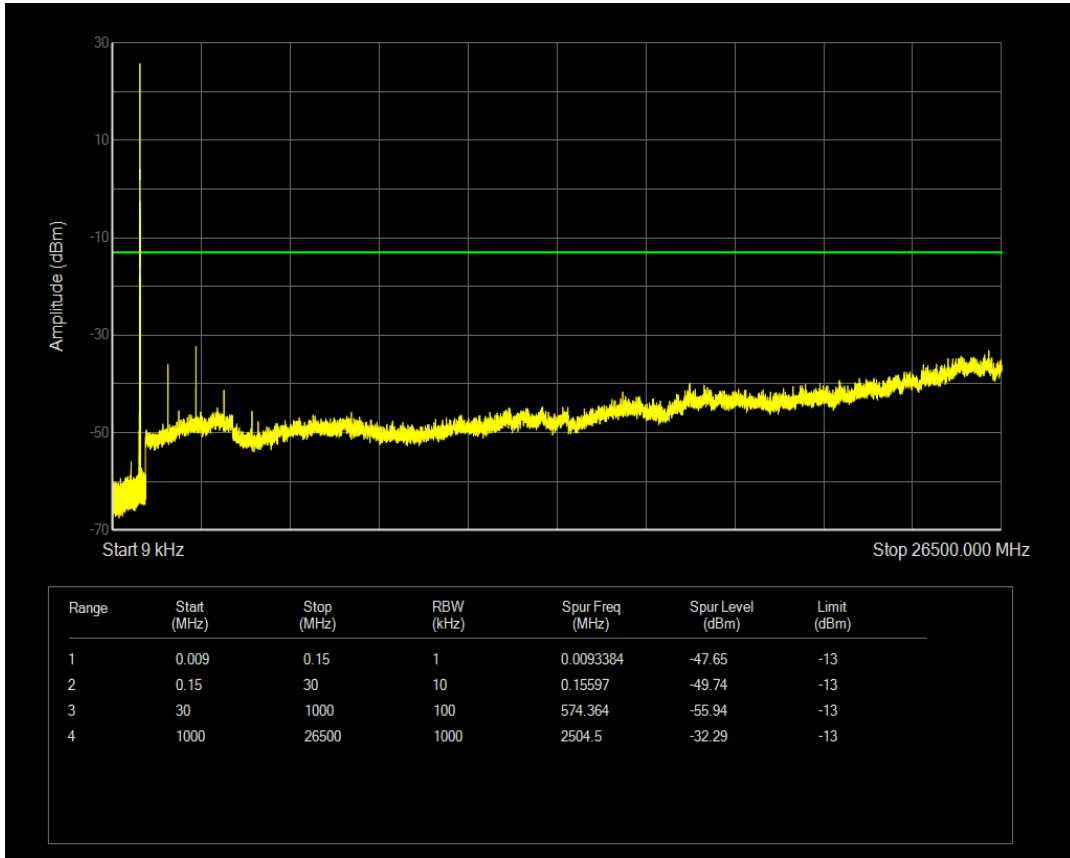

Band5 QPSK BW=5MHz Channel=20525 RB Size=1 Position=#0

Band5 QPSK BW=5MHz Channel=20525 RB Size=25 Position=#0

Band5 16QAM BW=5MHz Channel=20525 RB Size=1 Position=#0

Band5 16QAM BW=5MHz Channel=20525 RB Size=25 Position=#0

Band5 QPSK BW=5MHz Channel=20625 RB Size=1 Position=#0

Band5 QPSK BW=5MHz Channel=20625 RB Size=25 Position=#0

Band5 16QAM BW=5MHz Channel=20625 RB Size=1 Position=#0

Band5 16QAM BW=5MHz Channel=20625 RB Size=25 Position=#0