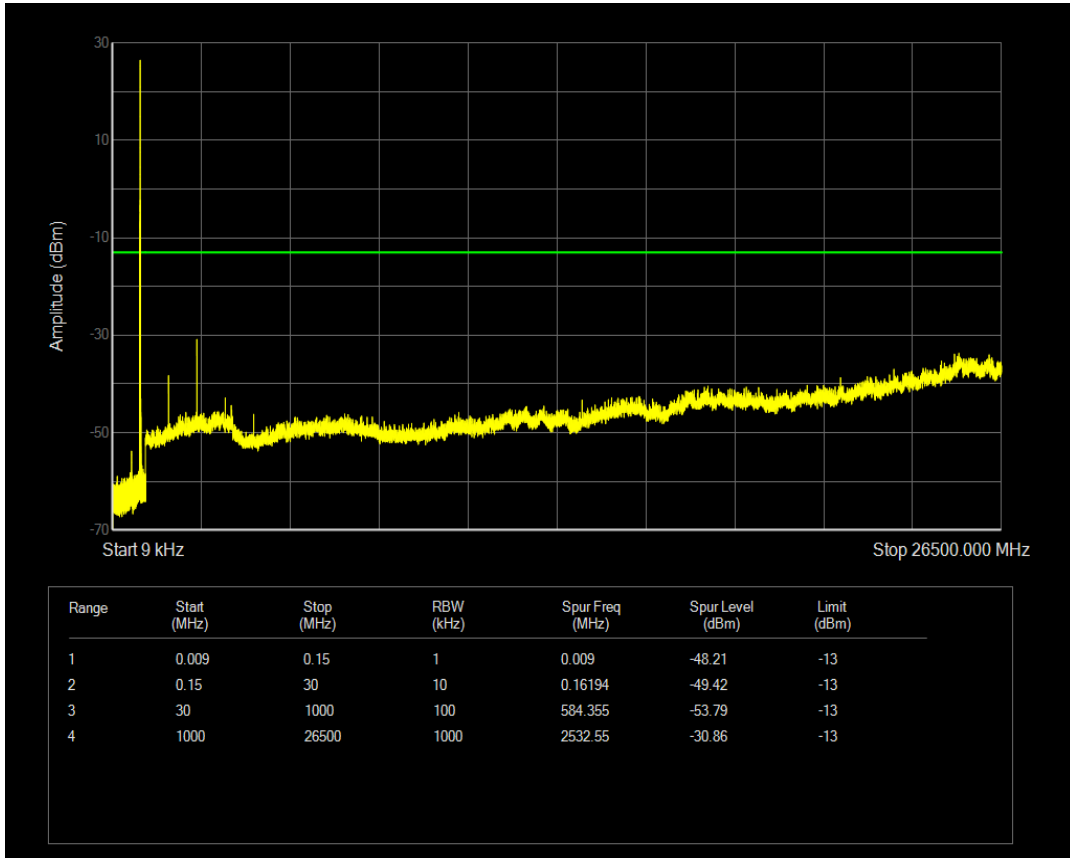

Band5 QPSK BW=5MHz Channel=20525 RB Size=1 Position=#0

Band5 QPSK BW=5MHz Channel=20525 RB Size=25 Position=#0

Band5 16QAM BW=5MHz Channel=20525 RB Size=1 Position=#0

Band5 16QAM BW=5MHz Channel=20525 RB Size=25 Position=#0

Band5 QPSK BW=5MHz Channel=20625 RB Size=1 Position=#0

Band5 QPSK BW=5MHz Channel=20625 RB Size=25 Position=#0

Band5 16QAM BW=5MHz Channel=20625 RB Size=1 Position=#0

Band5 16QAM BW=5MHz Channel=20625 RB Size=25 Position=#0