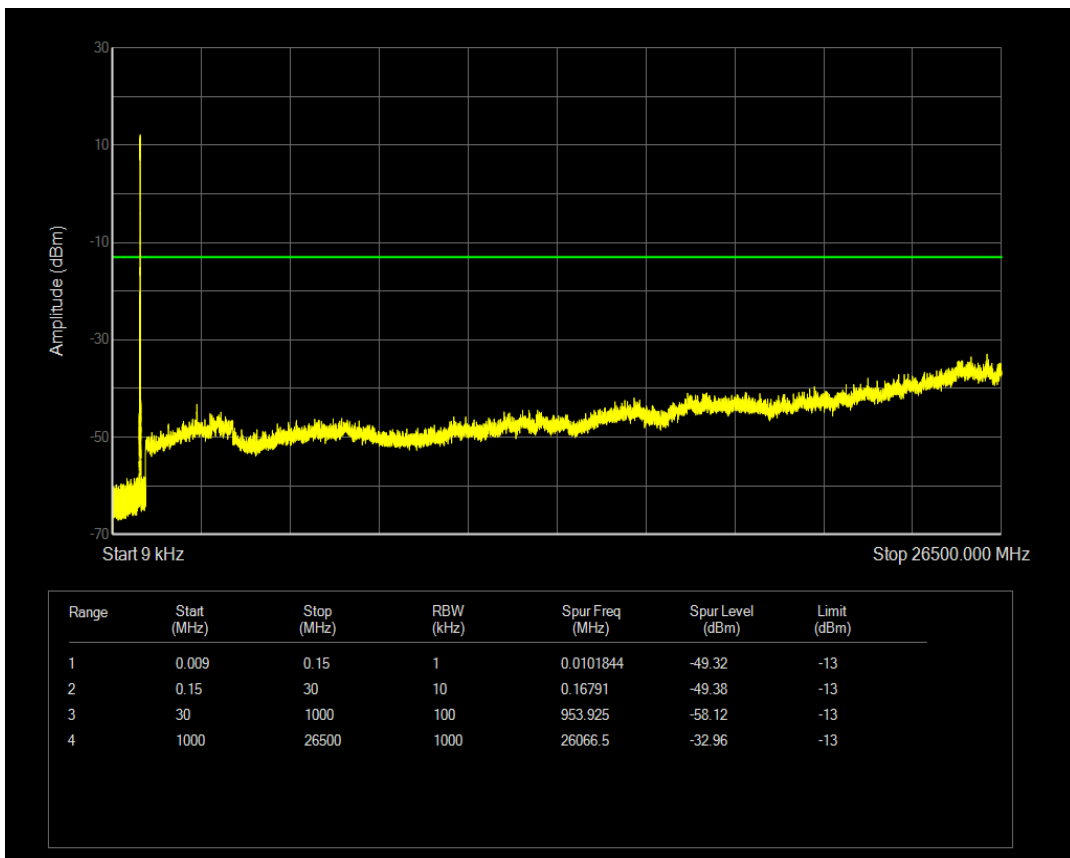

Band5 QPSK BW=10MHz Channel=20525 RB Size=1 Position=#0

Band5 QPSK BW=10MHz Channel=20525 RB Size=50 Position=#0

Band5 16QAM BW=10MHz Channel=20525 RB Size=1 Position=#0

Band5 16QAM BW=10MHz Channel=20525 RB Size=50 Position=#0

Band5 QPSK BW=10MHz Channel=20600 RB Size=1 Position=#0

Band5 QPSK BW=10MHz Channel=20600 RB Size=50 Position=#0

Band5 16QAM BW=10MHz Channel=20600 RB Size=1 Position=#0

Band5 16QAM BW=10MHz Channel=20600 RB Size=50 Position=#0

Band7 QPSK BW=5MHz Channel=20775 RB Size=1 Position=#0

Band7 QPSK BW=5MHz Channel=20775 RB Size=25 Position=#0

Band7 16QAM BW=5MHz Channel=20775 RB Size=1 Position=#0

Band7 16QAM BW=5MHz Channel=20775 RB Size=25 Position=#0