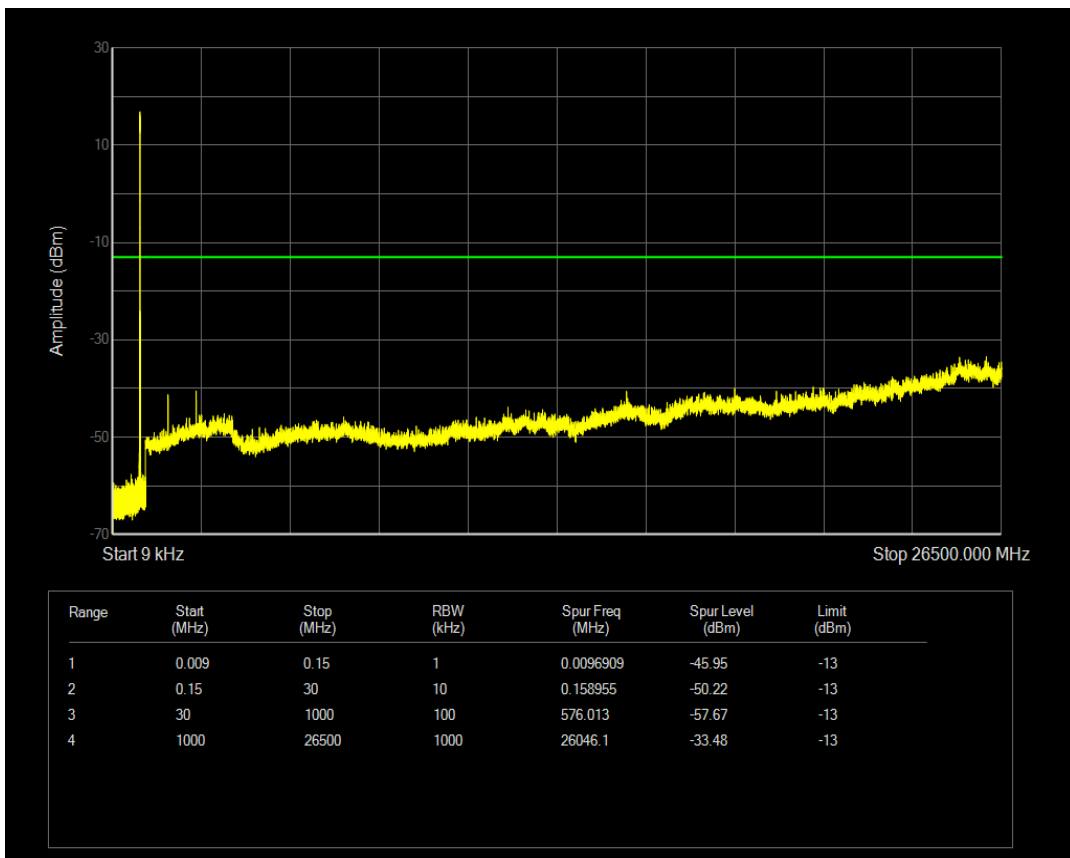

Band5 QPSK BW=3MHz Channel=20525 RB Size=1 Position=#0

Band5 QPSK BW=3MHz Channel=20525 RB Size=15 Position=#0

Band5 16QAM BW=3MHz Channel=20525 RB Size=1 Position=#0

Band5 16QAM BW=3MHz Channel=20525 RB Size=15 Position=#0