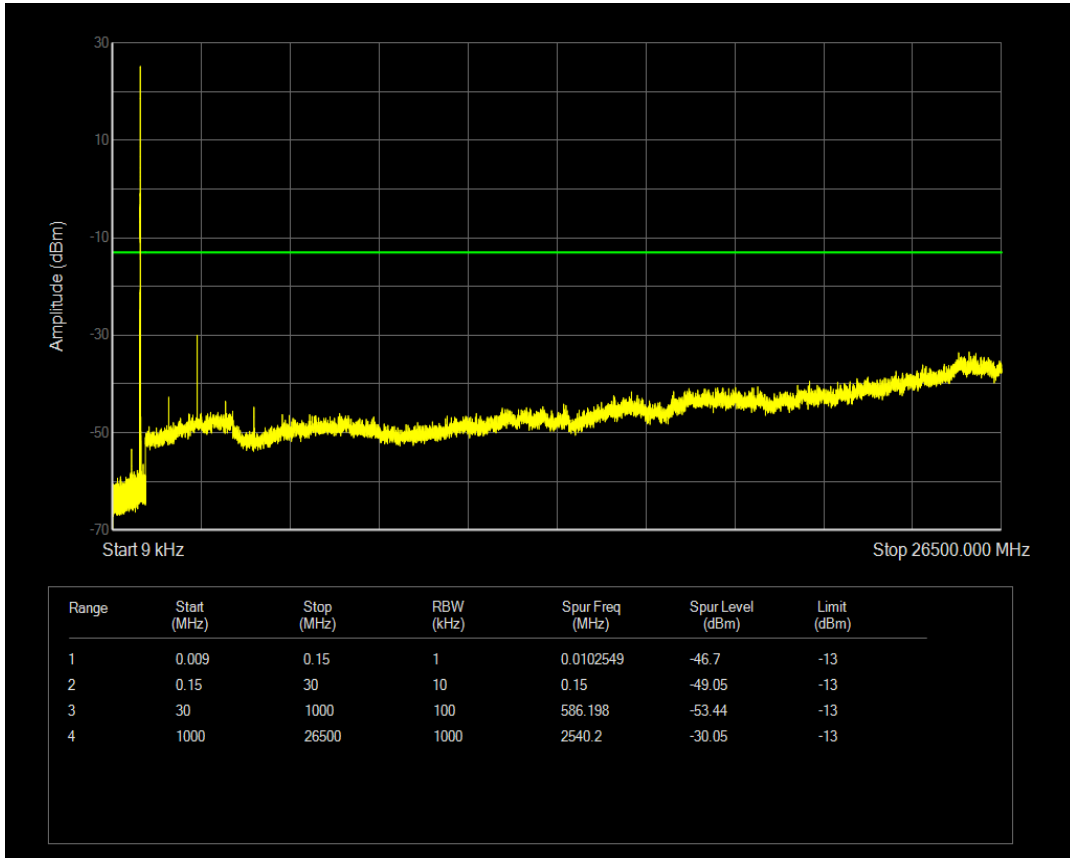

Band5 QPSK BW=3MHz Channel=20635 RB Size=15 Position=#0