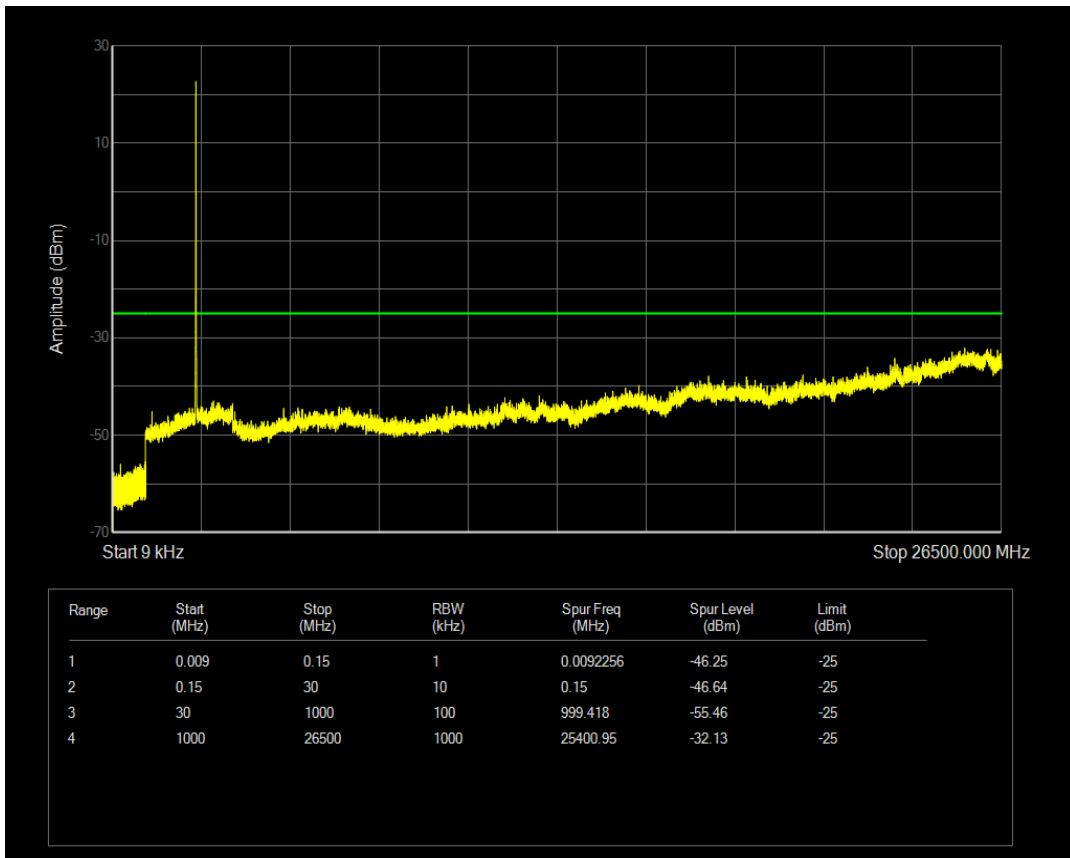

Band5 QPSK BW=10MHz Channel=20600 RB Size=1 Position=#0

Band5 QPSK BW=10MHz Channel=20600 RB Size=50 Position=#0

Band5 16QAM BW=10MHz Channel=20600 RB Size=1 Position=#0

Band5 16QAM BW=10MHz Channel=20600 RB Size=50 Position=#0

Band7 QPSK BW=5MHz Channel=20775 RB Size=1 Position=#0

Band7 QPSK BW=5MHz Channel=20775 RB Size=25 Position=#0

Band7 16QAM BW=5MHz Channel=20775 RB Size=1 Position=#0

Band7 16QAM BW=5MHz Channel=20775 RB Size=25 Position=#0