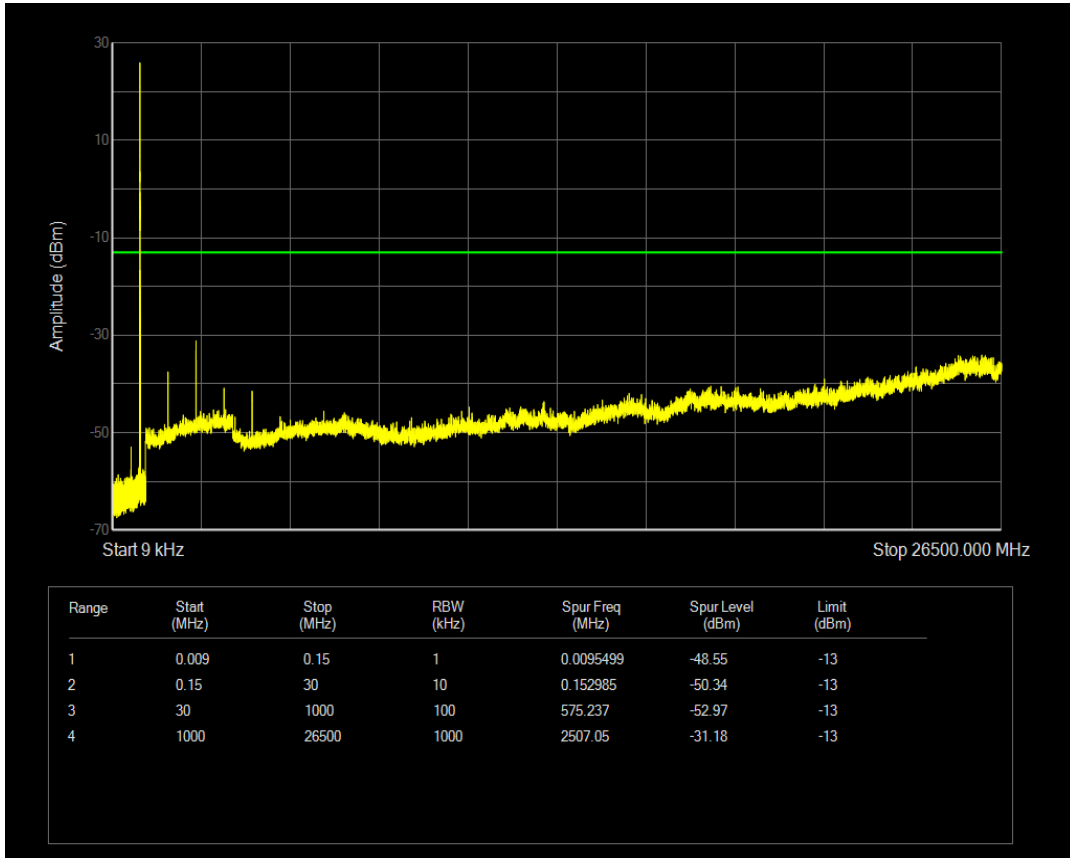

Band5 16QAM BW=3MHz Channel=20525 RB Size=15 Position=#0