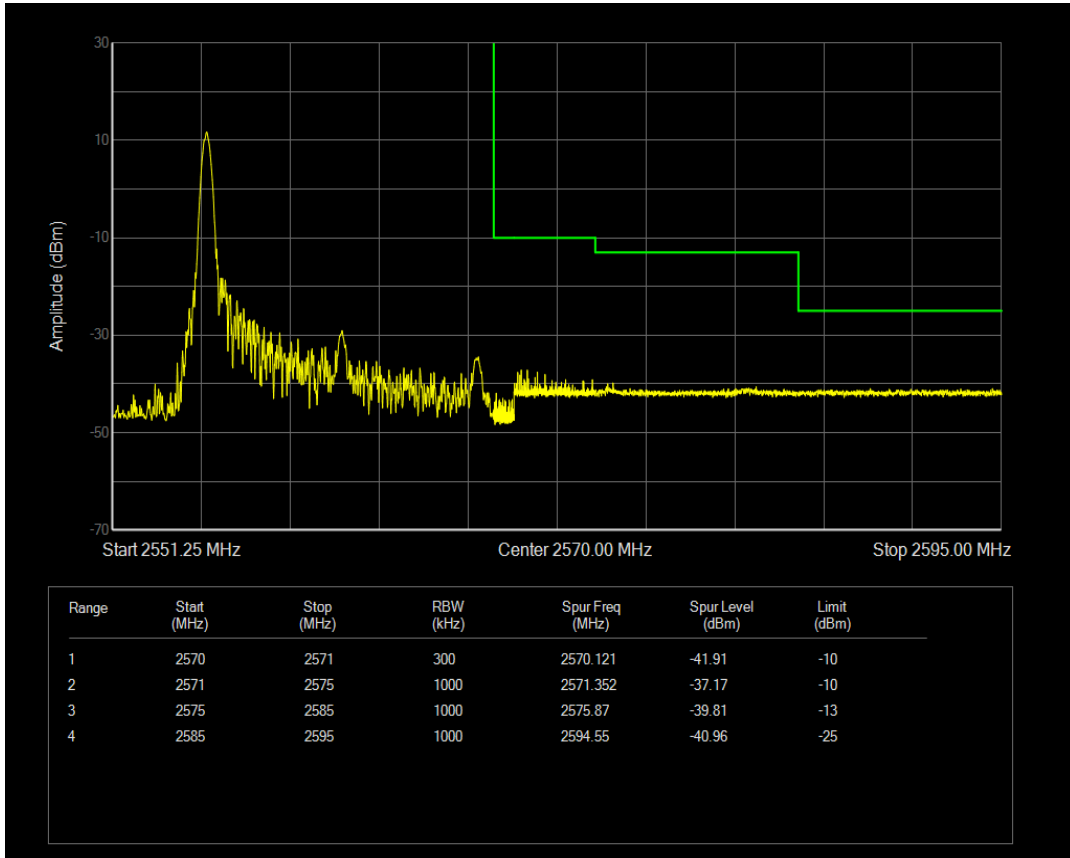

Band7 16QAM BW=15MHz Channel=21375 RB Size=1 Position=#0