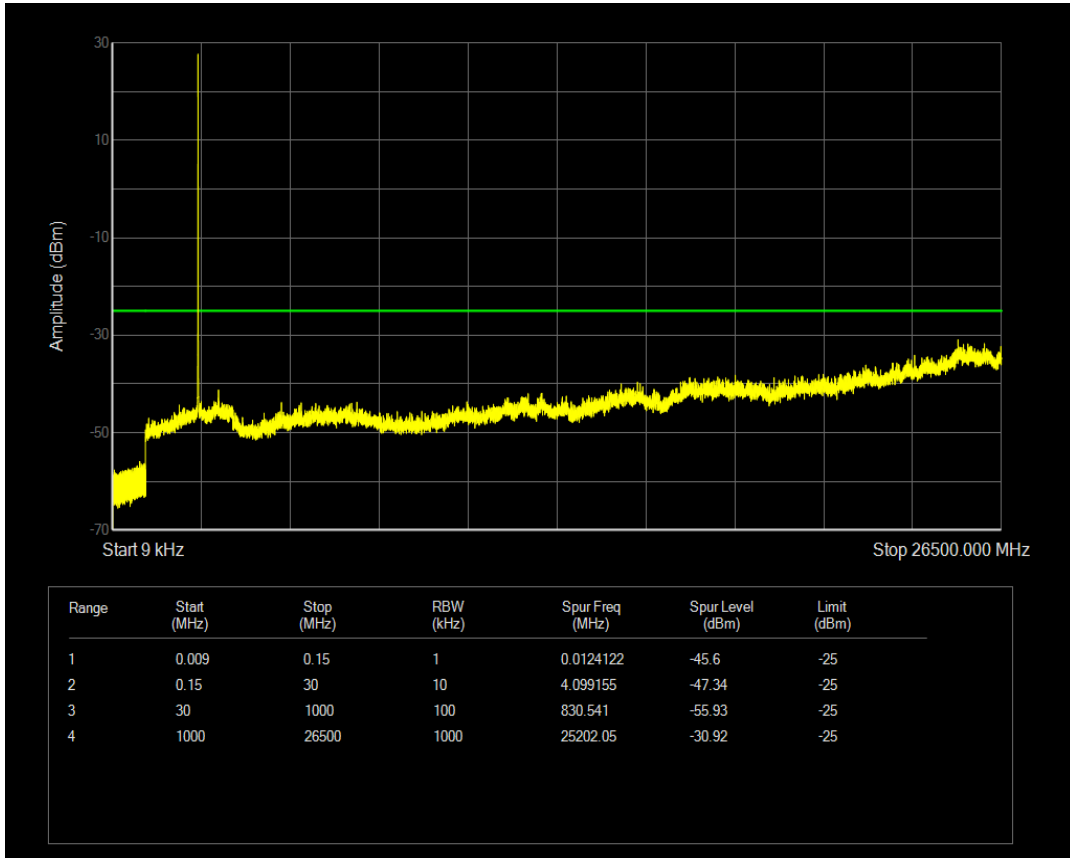

Band7 QPSK BW=5MHz Channel=21425 RB Size=25 Position=#0