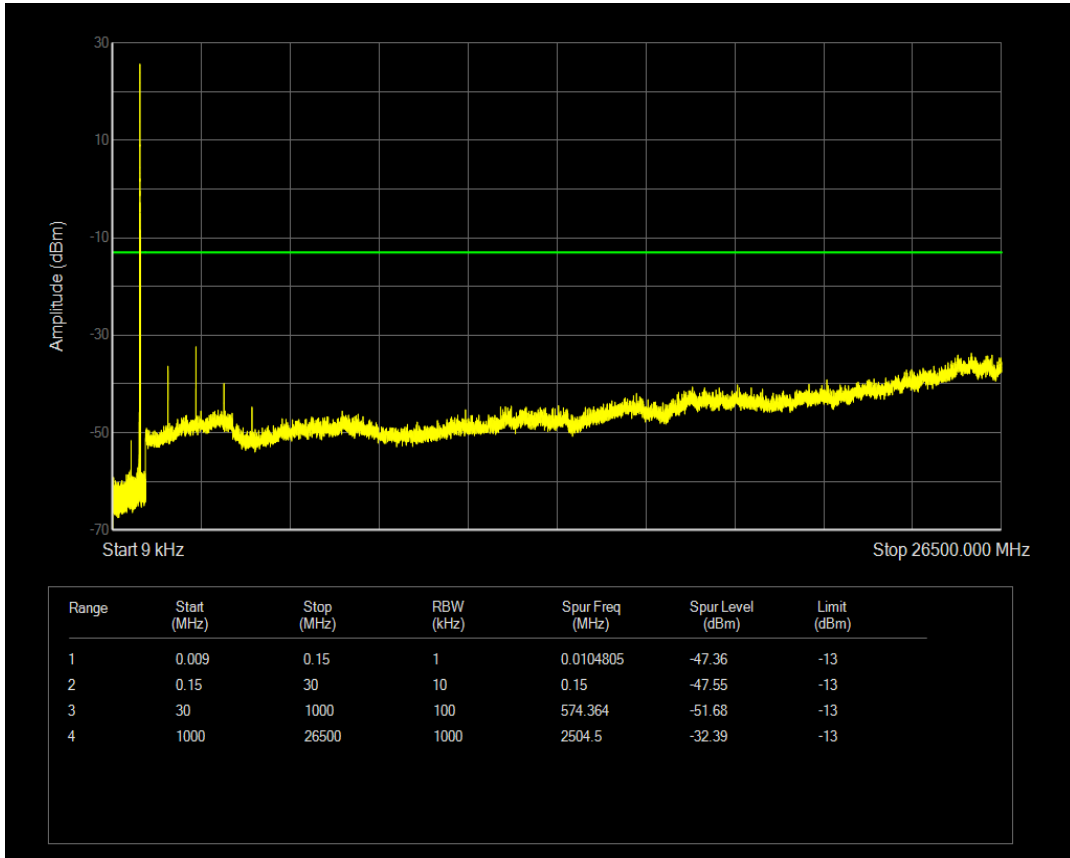

Band5 QPSK BW=5MHz Channel=20425 RB Size=1 Position=#0

Band5 QPSK BW=5MHz Channel=20425 RB Size=25 Position=#0

Band5 16QAM BW=5MHz Channel=20425 RB Size=1 Position=#0

Band5 16QAM BW=5MHz Channel=20425 RB Size=25 Position=#0

Band5 QPSK BW=5MHz Channel=20525 RB Size=1 Position=#0

Band5 QPSK BW=5MHz Channel=20525 RB Size=25 Position=#0

Band5 16QAM BW=5MHz Channel=20525 RB Size=1 Position=#0

Band5 16QAM BW=5MHz Channel=20525 RB Size=25 Position=#0