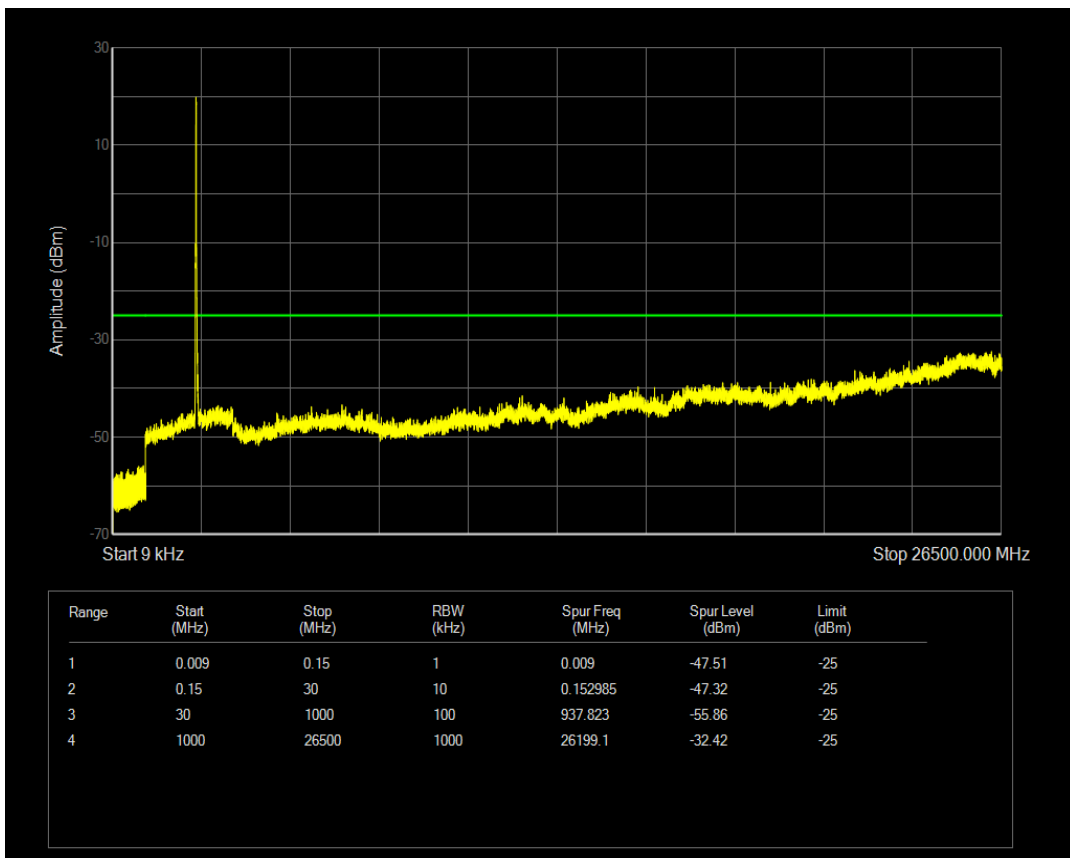

Band7 16QAM BW=10MHz Channel=21400 RB Size=50 Position=#0

Band7 QPSK BW=15MHz Channel=20825 RB Size=75 Position=#0

Band7 16QAM BW=15MHz Channel=20825 RB Size=1 Position=#0

Band7 16QAM BW=15MHz Channel=20825 RB Size=75 Position=#0