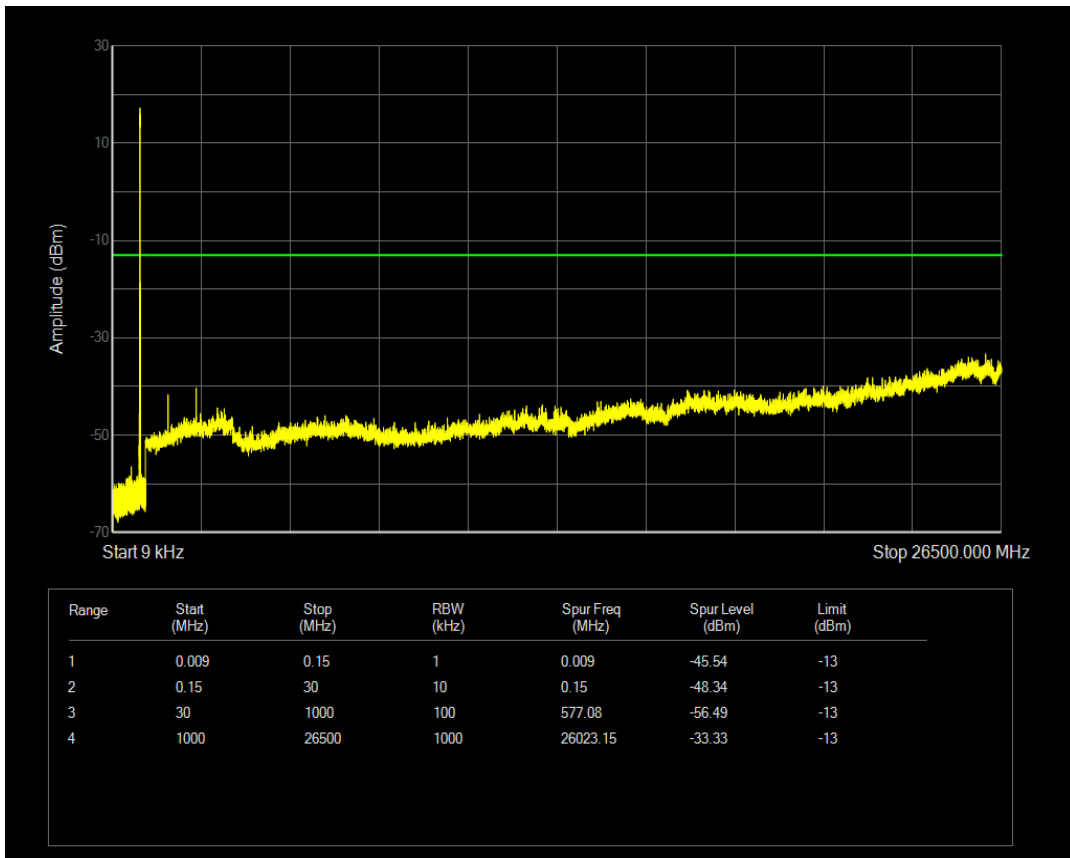

Band5 16QAM BW=3MHz Channel=20525 RB Size=1 Position=#0