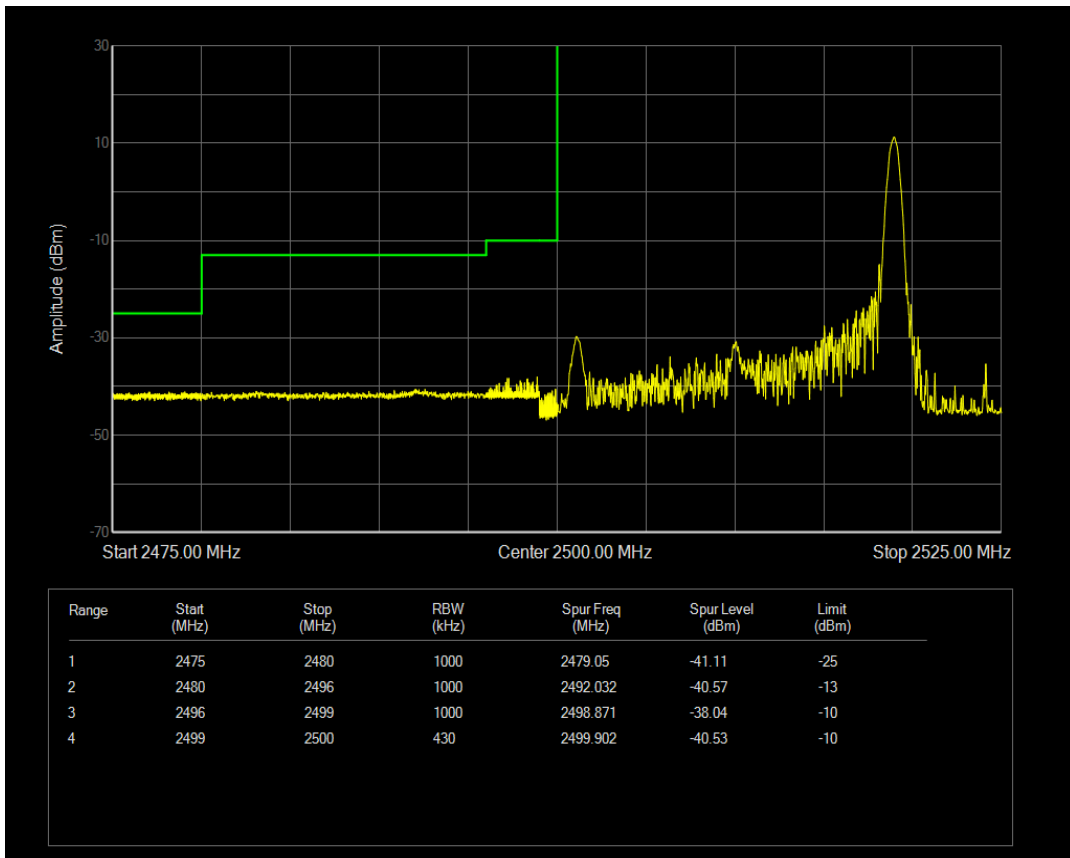

Band7 16QAM BW=20MHz Channel=20850 RB Size=1 Position=#Max