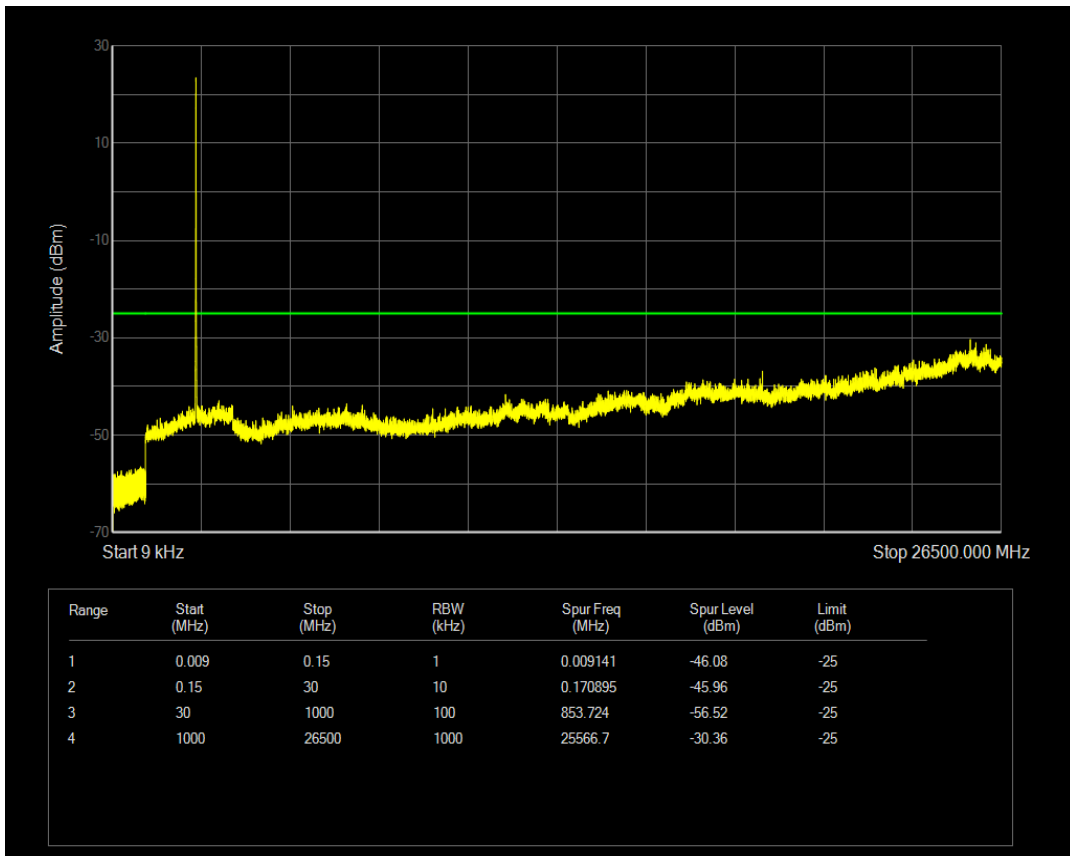

Band5 QPSK BW=10MHz Channel=20525 RB Size=1 Position=#0

Band5 QPSK BW=10MHz Channel=20525 RB Size=50 Position=#0

Band5 16QAM BW=10MHz Channel=20525 RB Size=1 Position=#0

Band5 16QAM BW=10MHz Channel=20525 RB Size=50 Position=#0

Band5 QPSK BW=10MHz Channel=20600 RB Size=1 Position=#0

Band5 QPSK BW=10MHz Channel=20600 RB Size=50 Position=#0

Band5 16QAM BW=10MHz Channel=20600 RB Size=1 Position=#0

Band5 16QAM BW=10MHz Channel=20600 RB Size=50 Position=#0

Band7 QPSK BW=5MHz Channel=20775 RB Size=1 Position=#0

Band7 QPSK BW=5MHz Channel=20775 RB Size=25 Position=#0

Band7 16QAM BW=5MHz Channel=20775 RB Size=1 Position=#0

Band7 16QAM BW=5MHz Channel=20775 RB Size=25 Position=#0