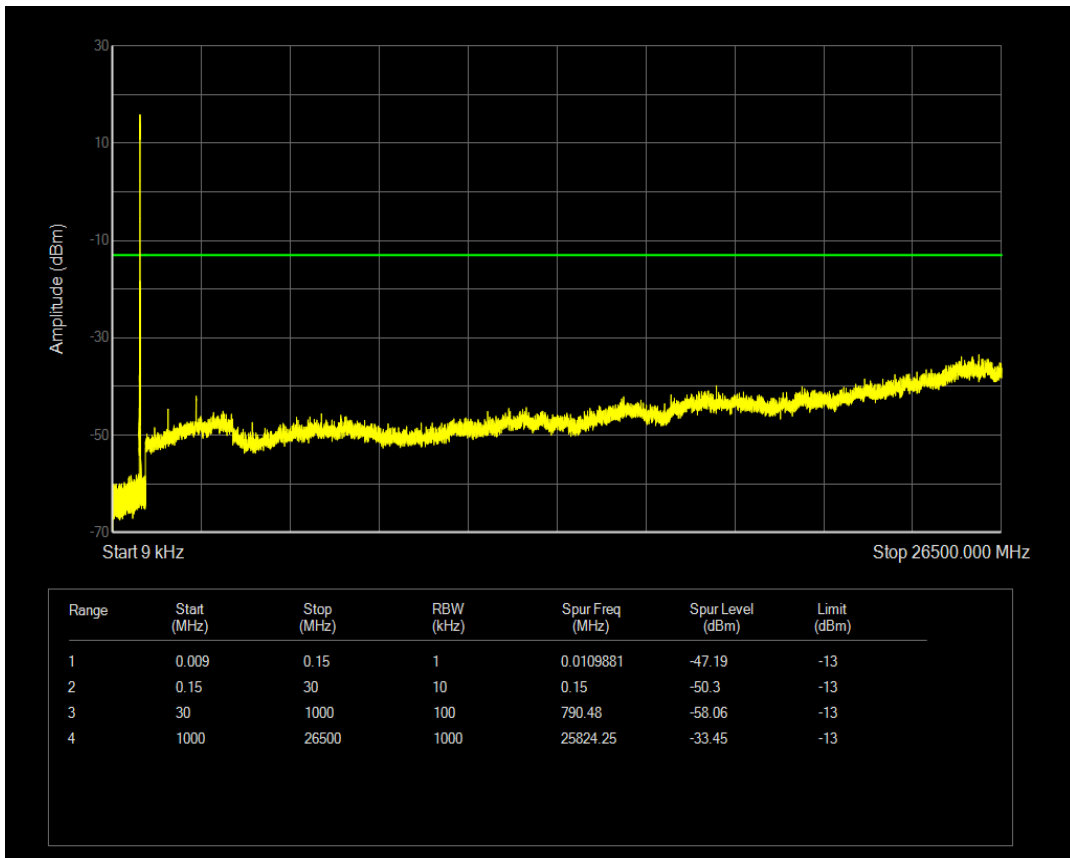

Band5 16QAM BW=5MHz Channel=20525 RB Size=1 Position=#0