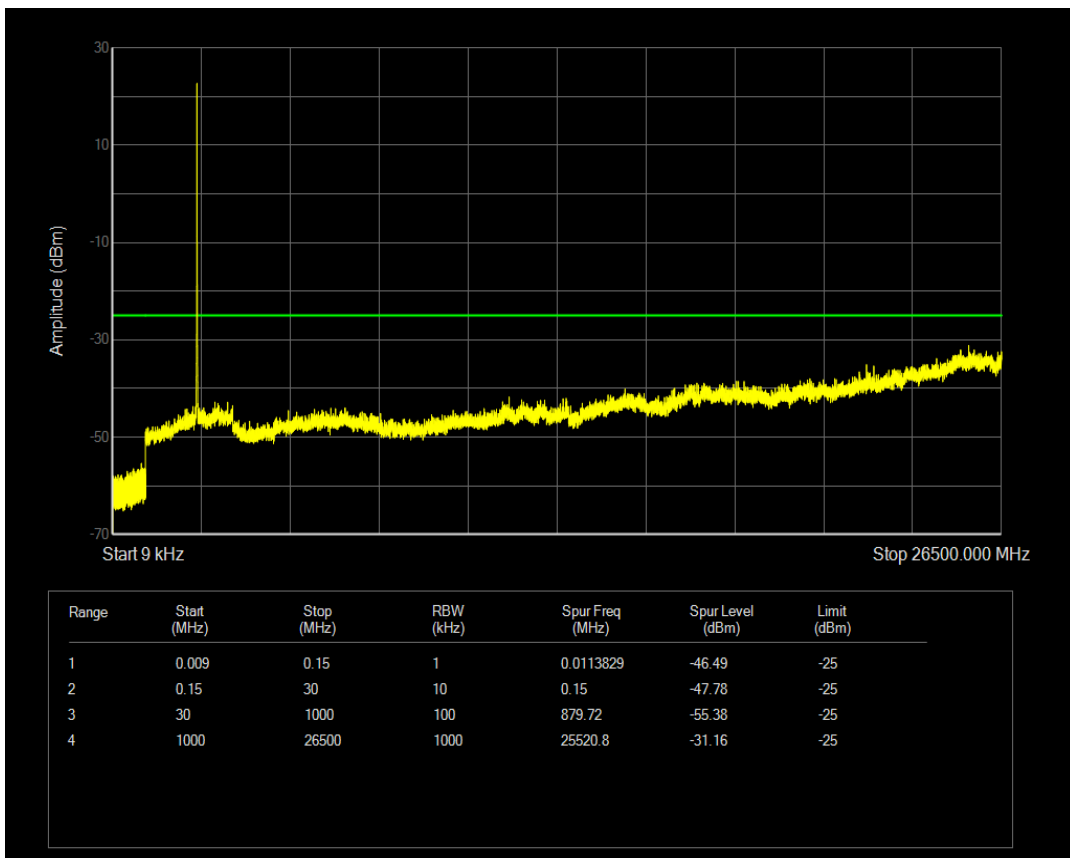

Band7 QPSK BW=5MHz Channel=21100 RB Size=1 Position=#0

Band7 QPSK BW=5MHz Channel=21100 RB Size=25 Position=#0

Band7 16QAM BW=5MHz Channel=21100 RB Size=1 Position=#0

Band7 16QAM BW=5MHz Channel=21100 RB Size=25 Position=#0