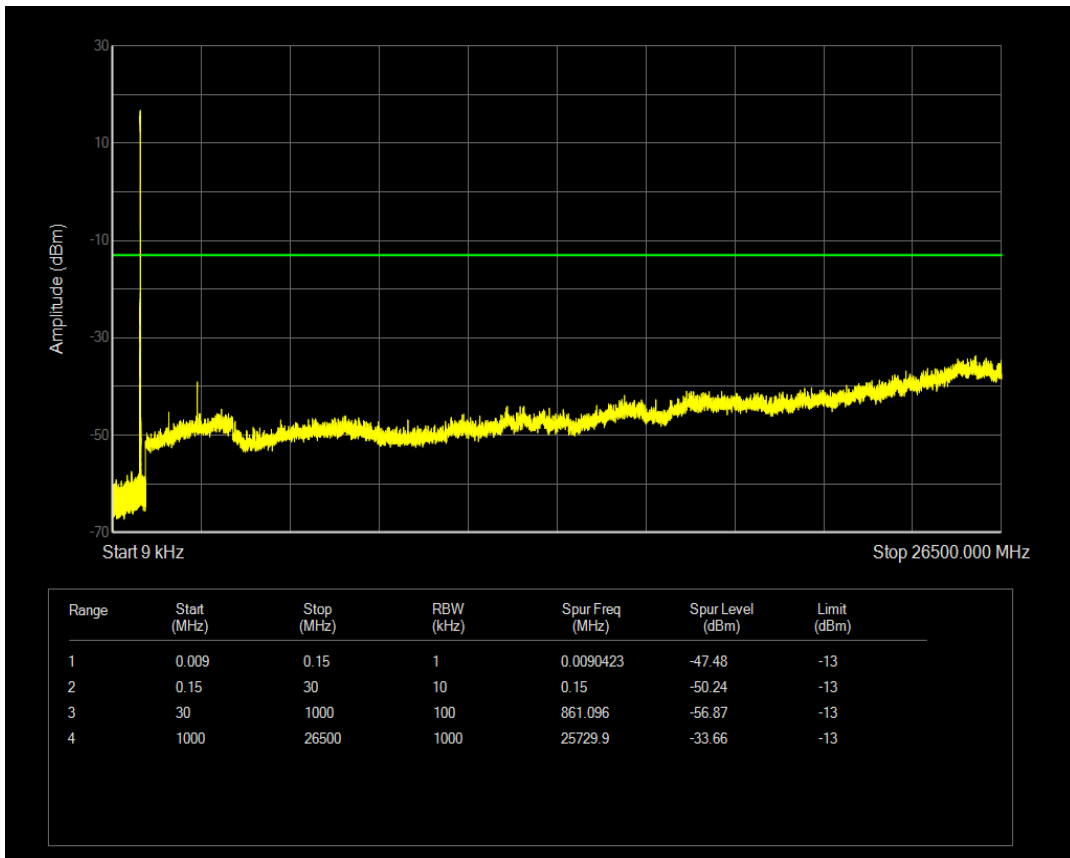

Band5 16QAM BW=3MHz Channel=20635 RB Size=1 Position=#0