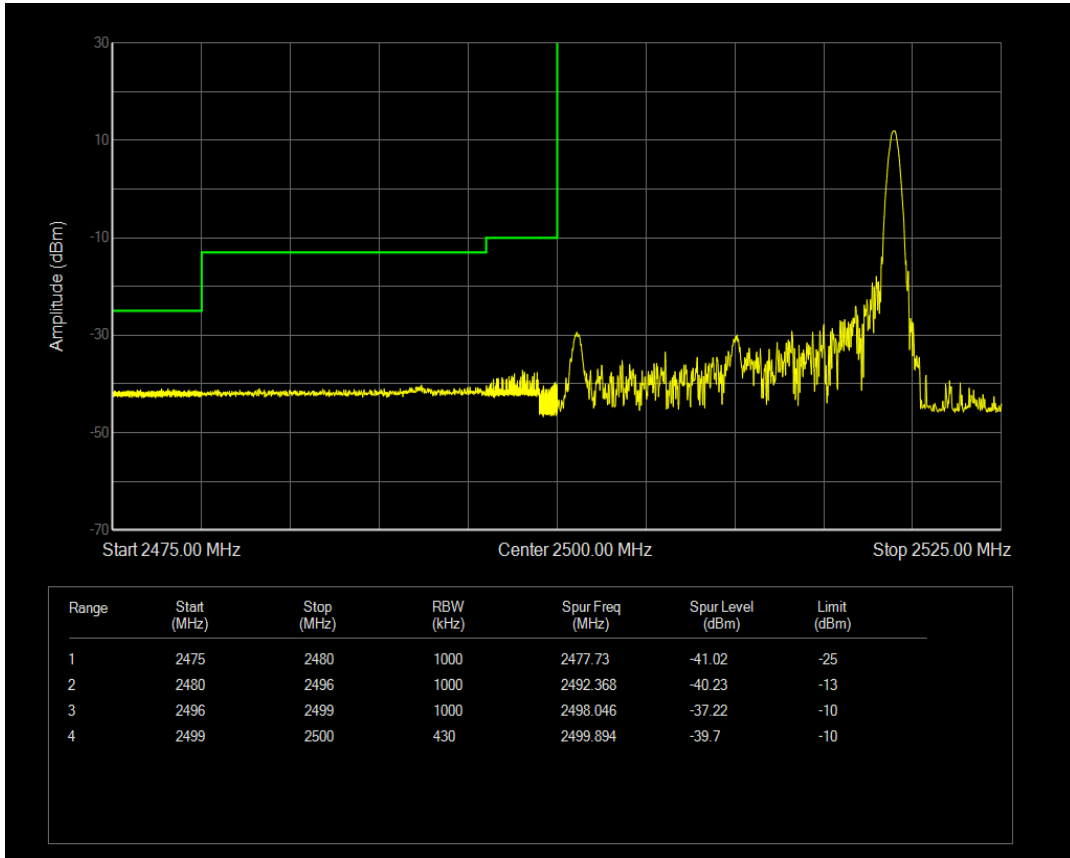

Band7 QPSK BW=20MHz Channel=20850 RB Size=1 Position=#Max