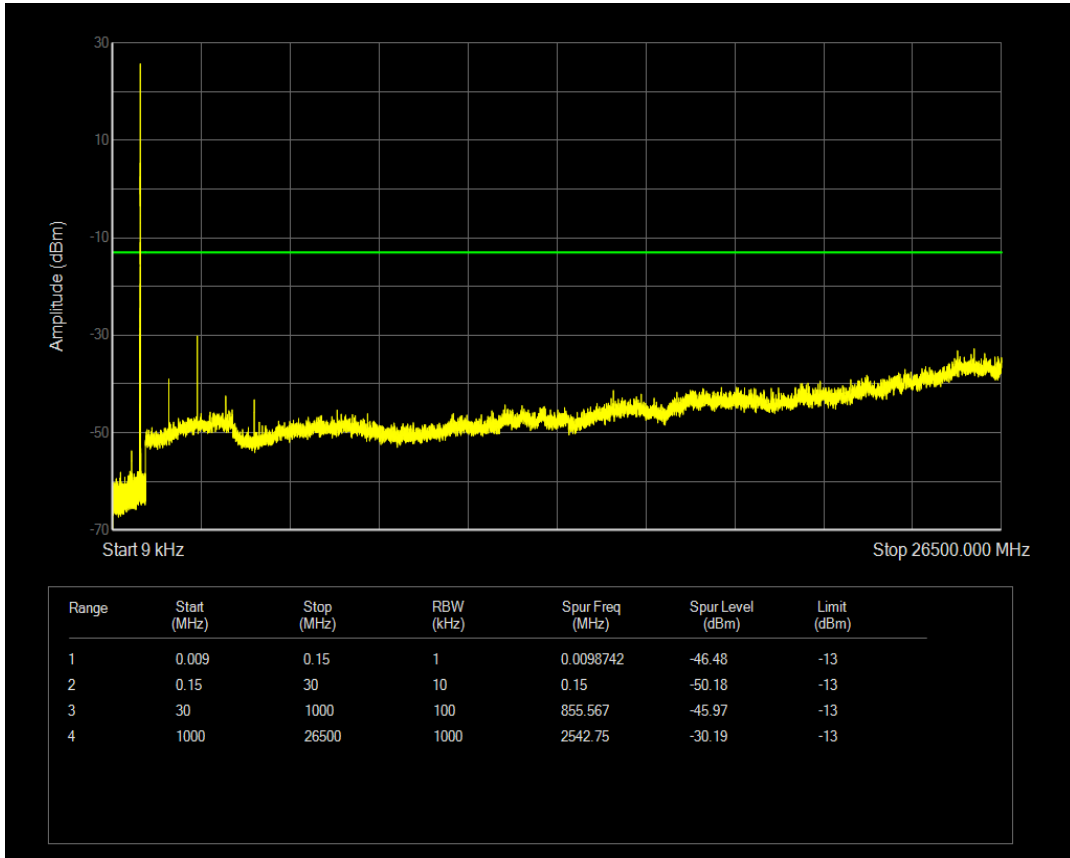

Band5 QPSK BW=1.4MHz Channel=20525 RB Size=1 Position=#0

Band5 QPSK BW=1.4MHz Channel=20525 RB Size=6 Position=#0

Band5 16QAM BW=1.4MHz Channel=20525 RB Size=1 Position=#0

Band5 16QAM BW=1.4MHz Channel=20525 RB Size=6 Position=#0

Band5 QPSK BW=1.4MHz Channel=20643 RB Size=1 Position=#0

Band5 QPSK BW=1.4MHz Channel=20643 RB Size=6 Position=#0

Band5 16QAM BW=1.4MHz Channel=20643 RB Size=1 Position=#0

Band5 16QAM BW=1.4MHz Channel=20643 RB Size=6 Position=#0