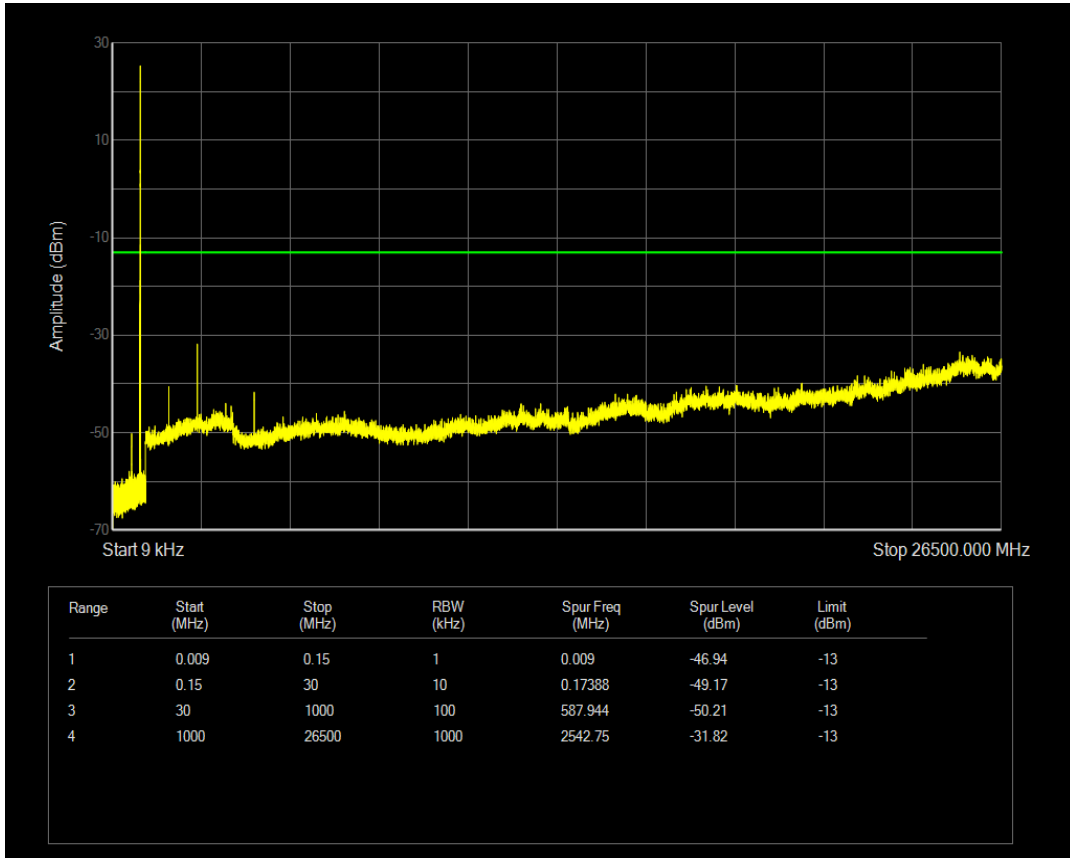

Band5 QPSK BW=1.4MHz Channel=20525 RB Size=1 Position=#0

Band5 QPSK BW=1.4MHz Channel=20525 RB Size=6 Position=#0

Band5 16QAM BW=1.4MHz Channel=20525 RB Size=1 Position=#0

Band5 16QAM BW=1.4MHz Channel=20525 RB Size=6 Position=#0

Band5 QPSK BW=1.4MHz Channel=20643 RB Size=1 Position=#0

Band5 QPSK BW=1.4MHz Channel=20643 RB Size=6 Position=#0

Band5 16QAM BW=1.4MHz Channel=20643 RB Size=1 Position=#0

Band5 16QAM BW=1.4MHz Channel=20643 RB Size=6 Position=#0