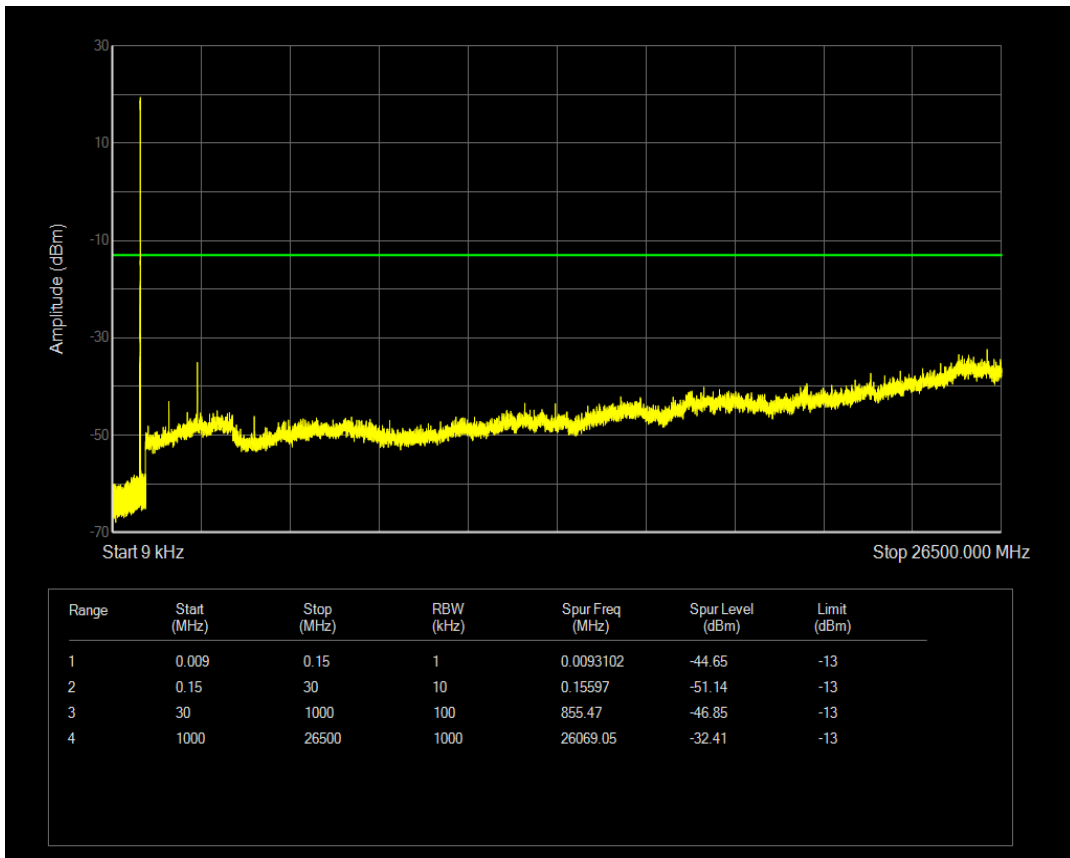

Band5 QPSK BW=1.4MHz Channel=20643 RB Size=1 Position=#0

Band5 QPSK BW=1.4MHz Channel=20643 RB Size=6 Position=#0

Band5 16QAM BW=1.4MHz Channel=20643 RB Size=1 Position=#0

Band5 16QAM BW=1.4MHz Channel=20643 RB Size=6 Position=#0