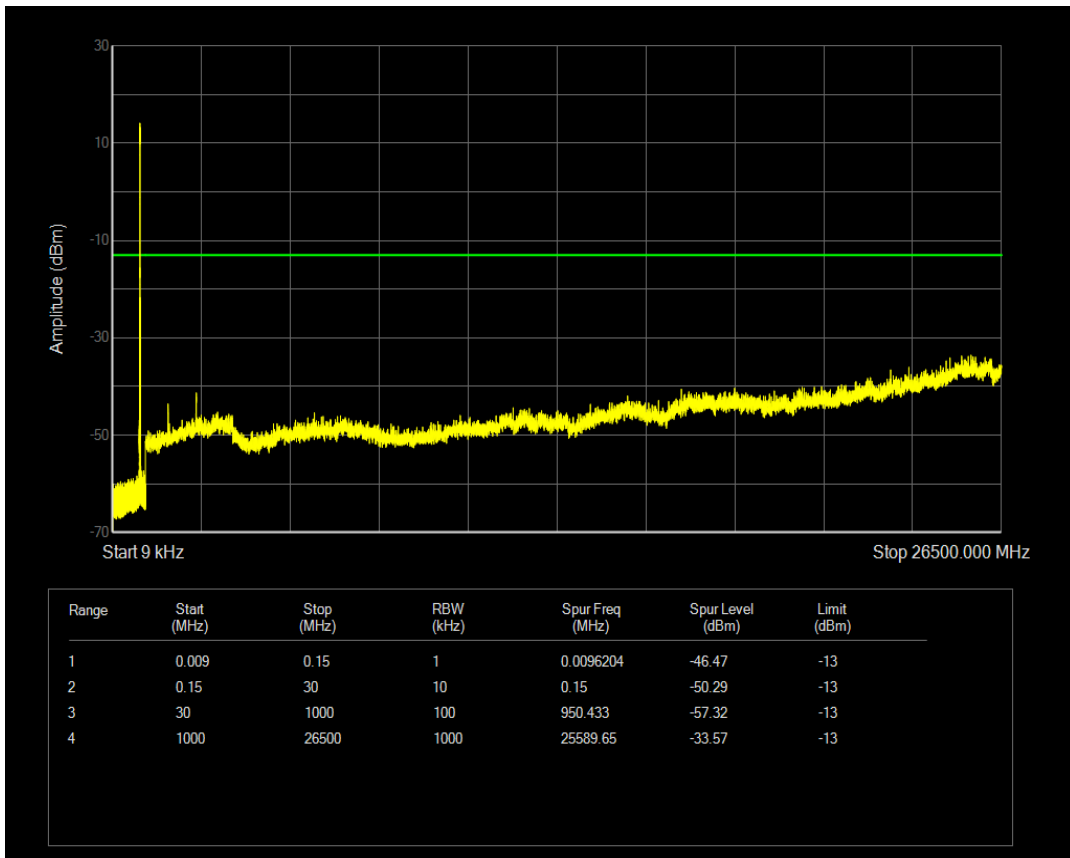

Band5 QPSK BW=5MHz Channel=20525 RB Size=1 Position=#0

Band5 QPSK BW=5MHz Channel=20525 RB Size=25 Position=#0

Band5 16QAM BW=5MHz Channel=20525 RB Size=1 Position=#0

Band5 16QAM BW=5MHz Channel=20525 RB Size=25 Position=#0

Band5 QPSK BW=5MHz Channel=20625 RB Size=1 Position=#0

Band5 QPSK BW=5MHz Channel=20625 RB Size=25 Position=#0

Band5 16QAM BW=5MHz Channel=20625 RB Size=1 Position=#0

Band5 16QAM BW=5MHz Channel=20625 RB Size=25 Position=#0