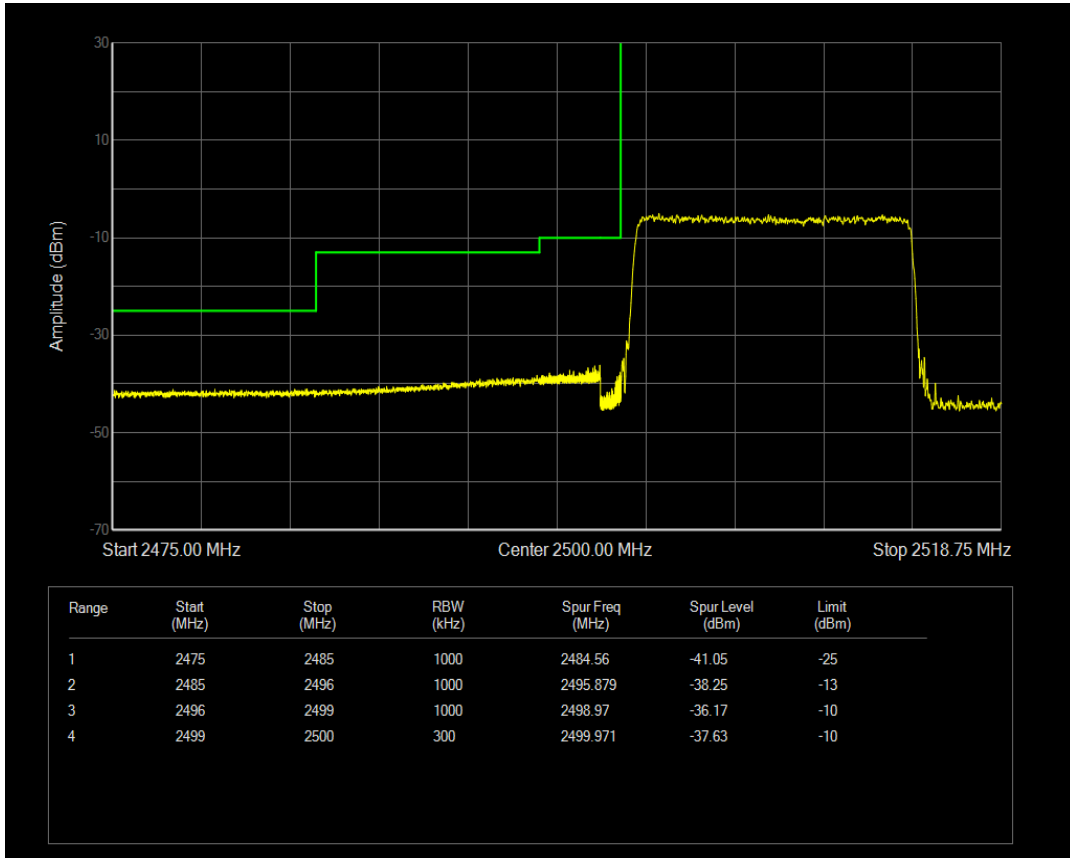

Band7 QPSK BW=10MHz Channel=21400 RB Size=50 Position=#0

Band7 16QAM BW=10MHz Channel=21400 RB Size=1 Position=#0

Band7 16QAM BW=10MHz Channel=21400 RB Size=1 Position=#Max

Band7 16QAM BW=10MHz Channel=21400 RB Size=50 Position=#0

Band7 QPSK BW=15MHz Channel=20825 RB Size=1 Position=#0

Band7 QPSK BW=15MHz Channel=20825 RB Size=1 Position=#Max

Band7 QPSK BW=15MHz Channel=20825 RB Size=75 Position=#0

Band7 16QAM BW=15MHz Channel=20825 RB Size=1 Position=#0

Band7 16QAM BW=15MHz Channel=20825 RB Size=1 Position=#Max

Band7 16QAM BW=15MHz Channel=20825 RB Size=75 Position=#0

Band7 QPSK BW=15MHz Channel=21375 RB Size=1 Position=#0

Band7 QPSK BW=15MHz Channel=21375 RB Size=1 Position=#Max