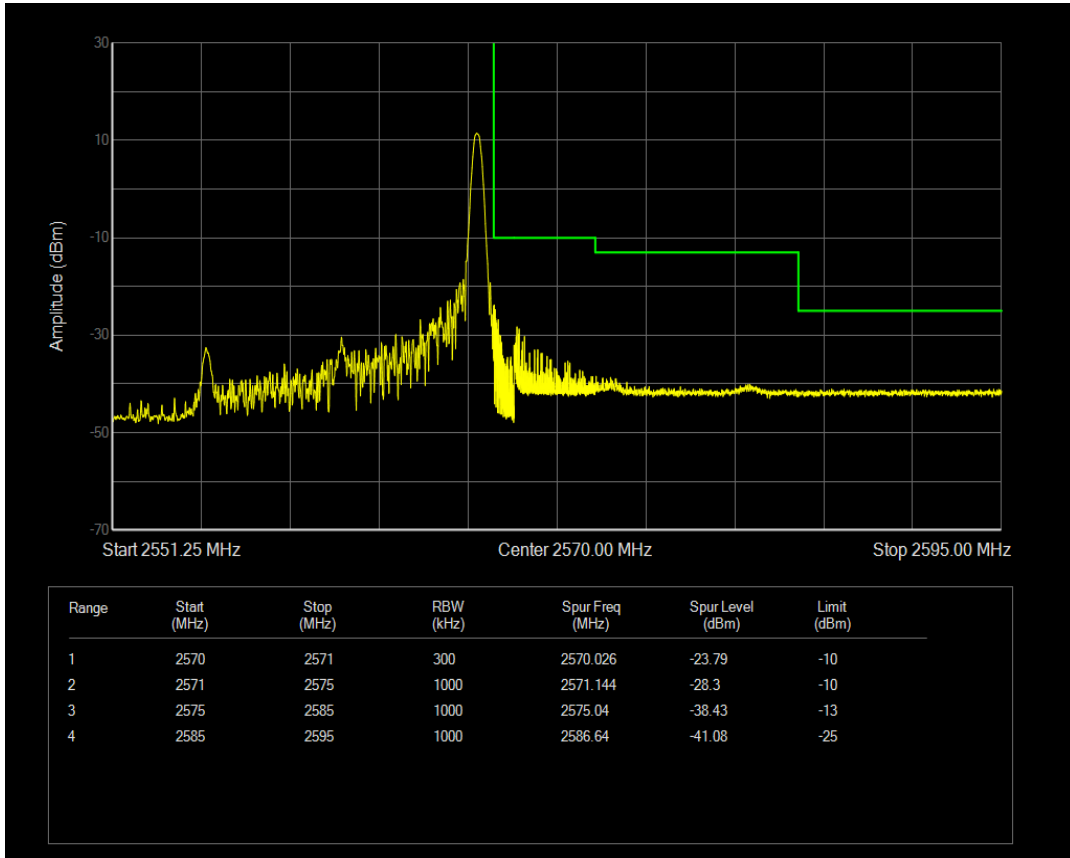

Band7 16QAM BW=15MHz Channel=20825 RB Size=1 Position=#Max

Band7 16QAM BW=15MHz Channel=20825 RB Size=75 Position=#0

Band7 QPSK BW=15MHz Channel=21375 RB Size=1 Position=#0

Band7 QPSK BW=15MHz Channel=21375 RB Size=1 Position=#Max

Band7 QPSK BW=15MHz Channel=21375 RB Size=75 Position=#0

Band7 16QAM BW=15MHz Channel=21375 RB Size=1 Position=#0

Band7 16QAM BW=15MHz Channel=21375 RB Size=1 Position=#Max

Band7 16QAM BW=15MHz Channel=21375 RB Size=75 Position=#0