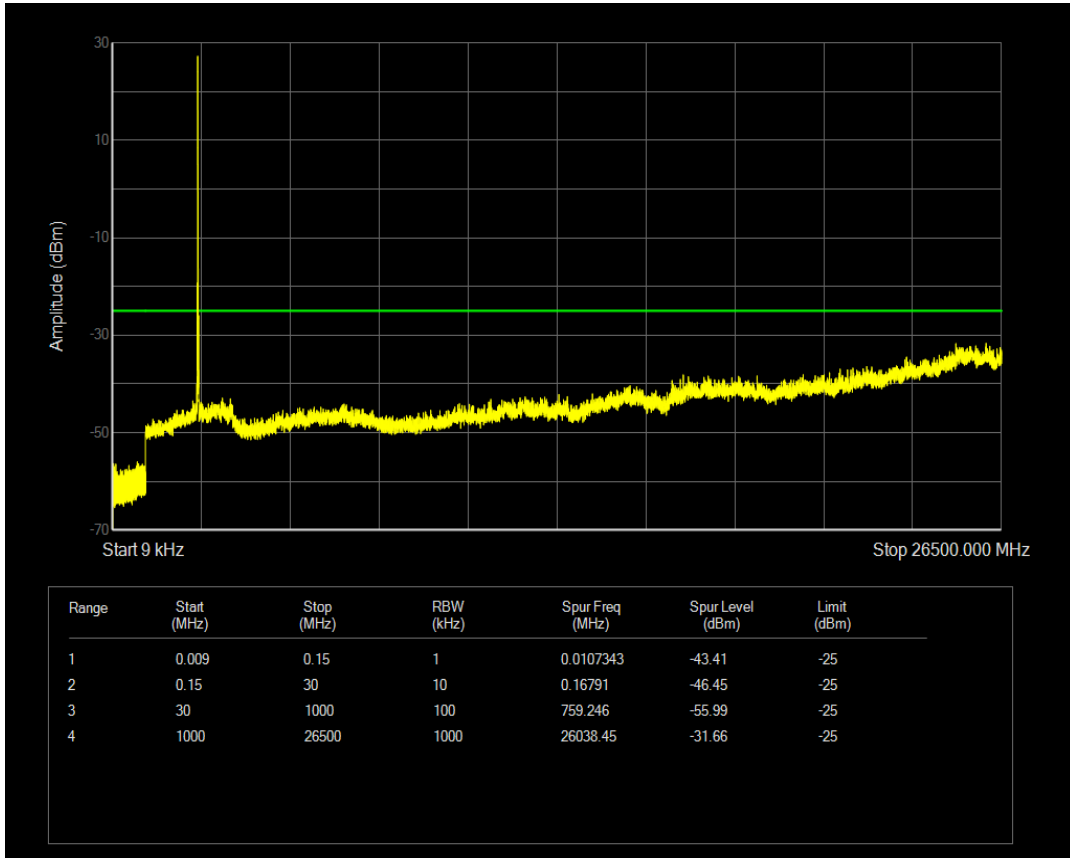

Band7 16QAM BW=15MHz Channel=21375 RB Size=75 Position=#0