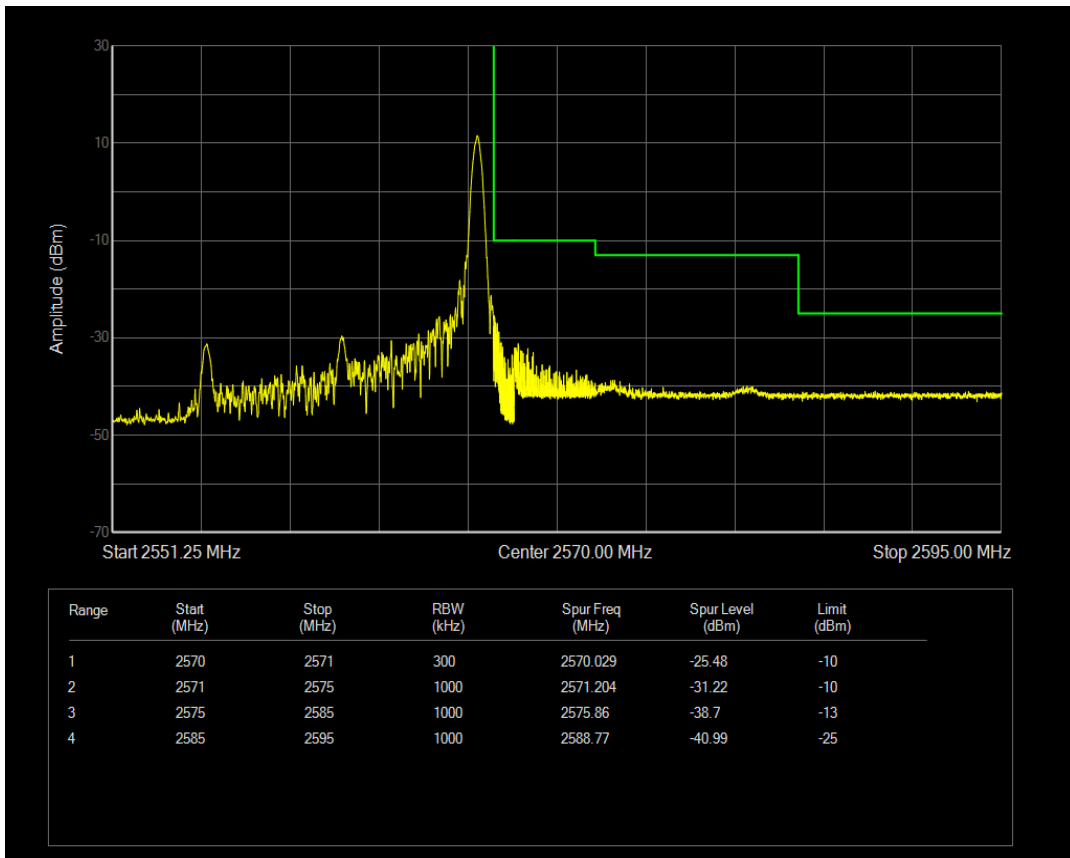

Band7 16QAM BW=15MHz Channel=21375 RB Size=1 Position=#Max