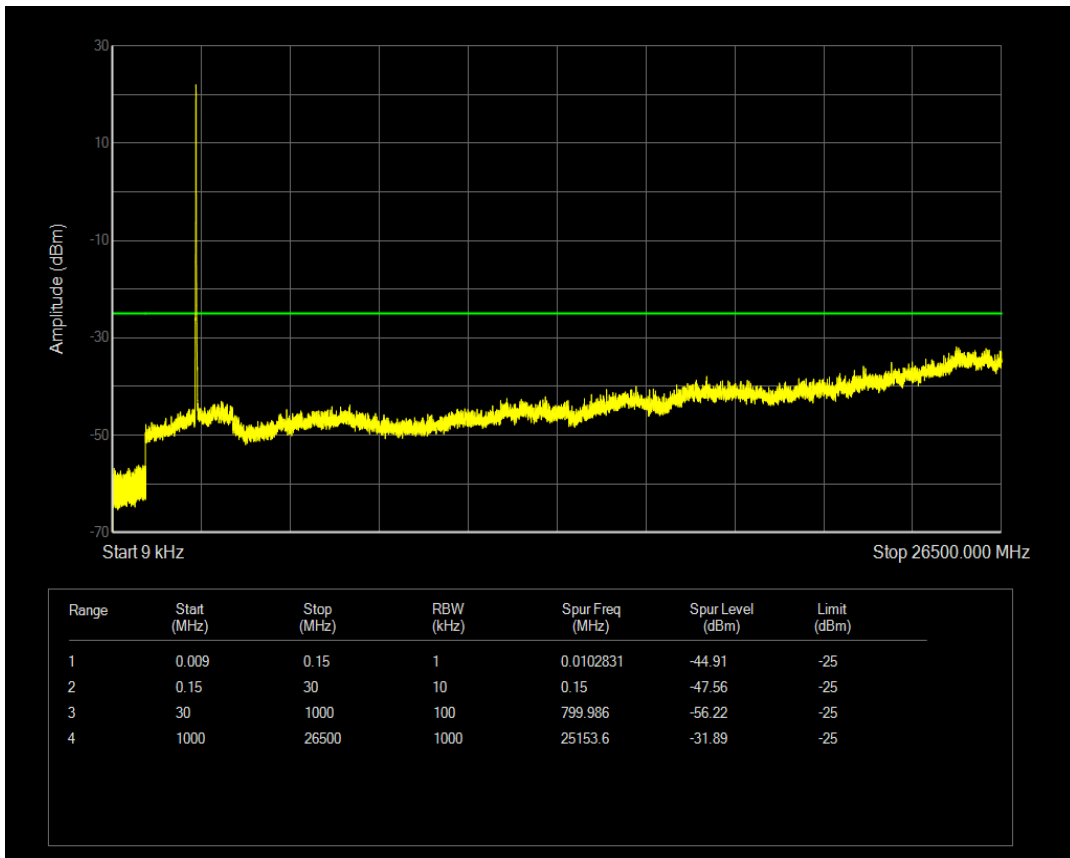

Band7 QPSK BW=5MHz Channel=21425 RB Size=1 Position=#0

Band7 QPSK BW=5MHz Channel=21425 RB Size=25 Position=#0

Band7 16QAM BW=5MHz Channel=21425 RB Size=1 Position=#0

Band7 16QAM BW=5MHz Channel=21425 RB Size=25 Position=#0

Band7 QPSK BW=10MHz Channel=20800 RB Size=1 Position=#0

Band7 QPSK BW=10MHz Channel=20800 RB Size=50 Position=#0

Band7 16QAM BW=10MHz Channel=20800 RB Size=1 Position=#0

Band7 16QAM BW=10MHz Channel=20800 RB Size=50 Position=#0