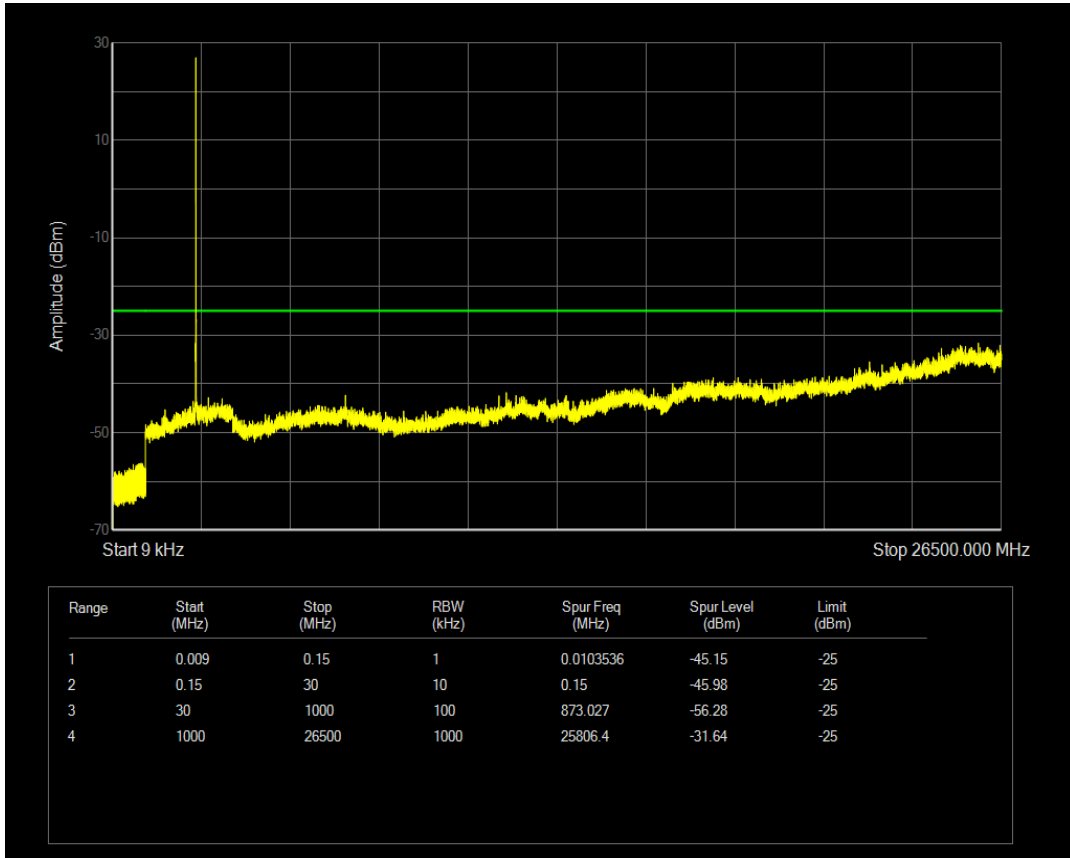

Band5 QPSK BW=10MHz Channel=20525 RB Size=1 Position=#0

Band5 QPSK BW=10MHz Channel=20525 RB Size=50 Position=#0

Band5 16QAM BW=10MHz Channel=20525 RB Size=1 Position=#0

Band5 16QAM BW=10MHz Channel=20525 RB Size=50 Position=#0

Band5 QPSK BW=10MHz Channel=20600 RB Size=1 Position=#0

Band5 QPSK BW=10MHz Channel=20600 RB Size=50 Position=#0

Band5 16QAM BW=10MHz Channel=20600 RB Size=1 Position=#0

Band5 16QAM BW=10MHz Channel=20600 RB Size=50 Position=#0

Band7 QPSK BW=5MHz Channel=20775 RB Size=1 Position=#0

Band7 QPSK BW=5MHz Channel=20775 RB Size=25 Position=#0

Band7 16QAM BW=5MHz Channel=20775 RB Size=1 Position=#0

Band7 16QAM BW=5MHz Channel=20775 RB Size=25 Position=#0