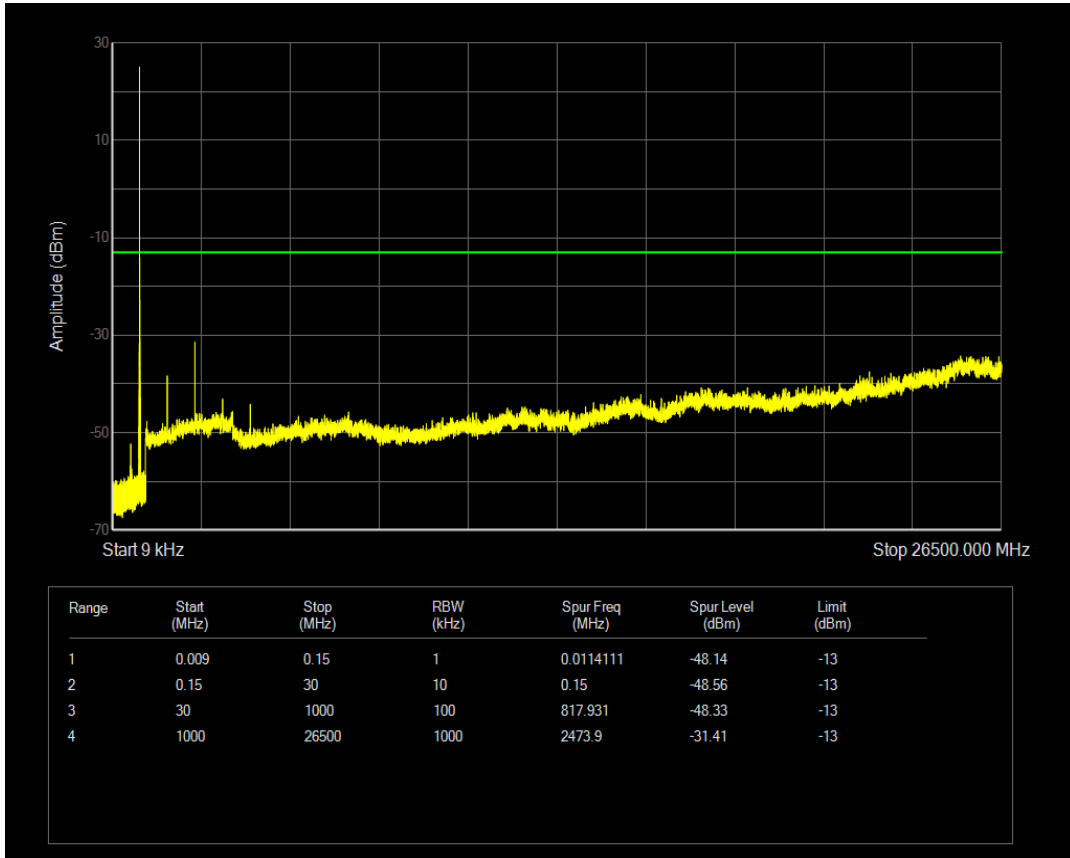

Band5 QPSK BW=1.4MHz Channel=20407 RB Size=6 Position=#0