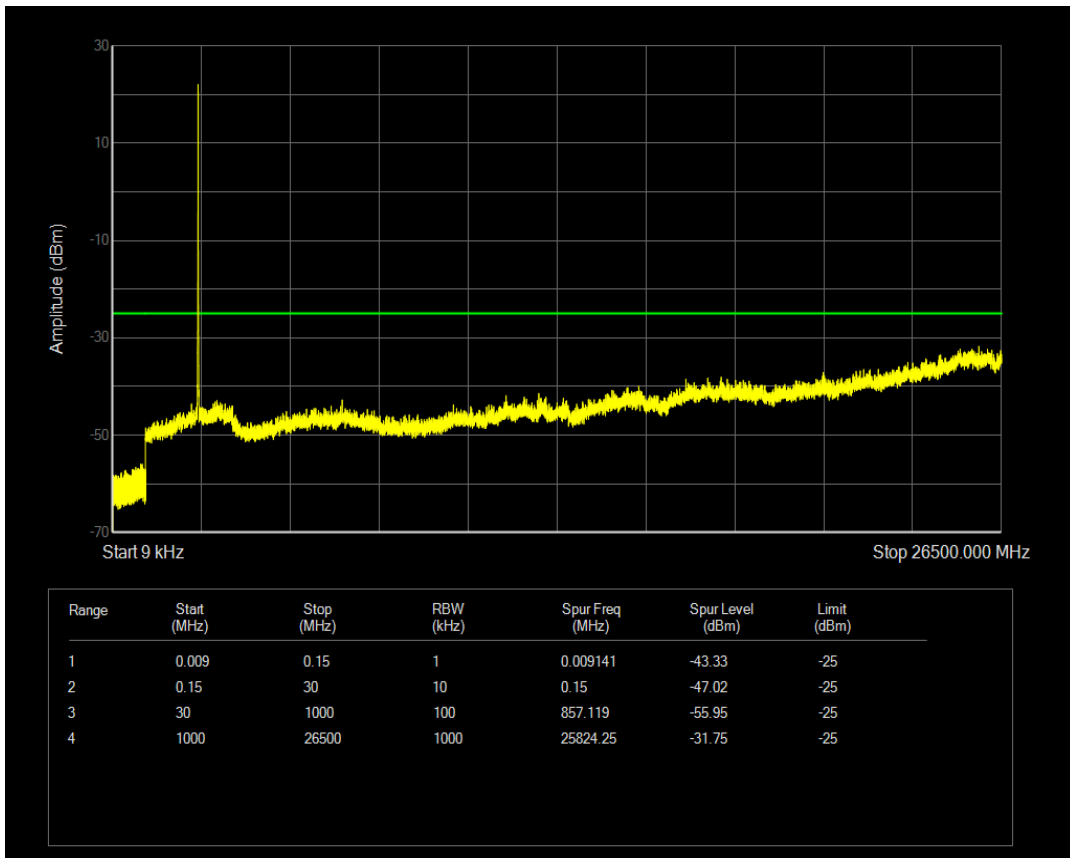

Band7 16QAM BW=5MHz Channel=21425 RB Size=1 Position=#0