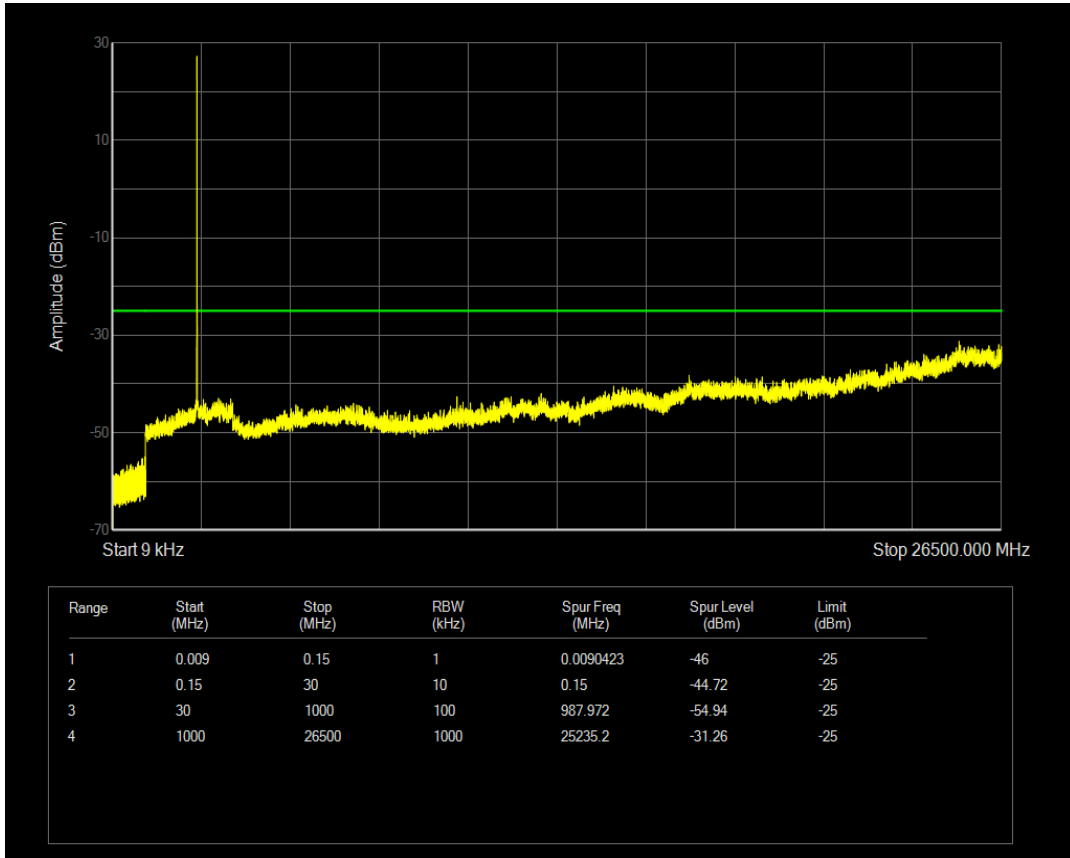

Band7 QPSK BW=5MHz Channel=21100 RB Size=25 Position=#0