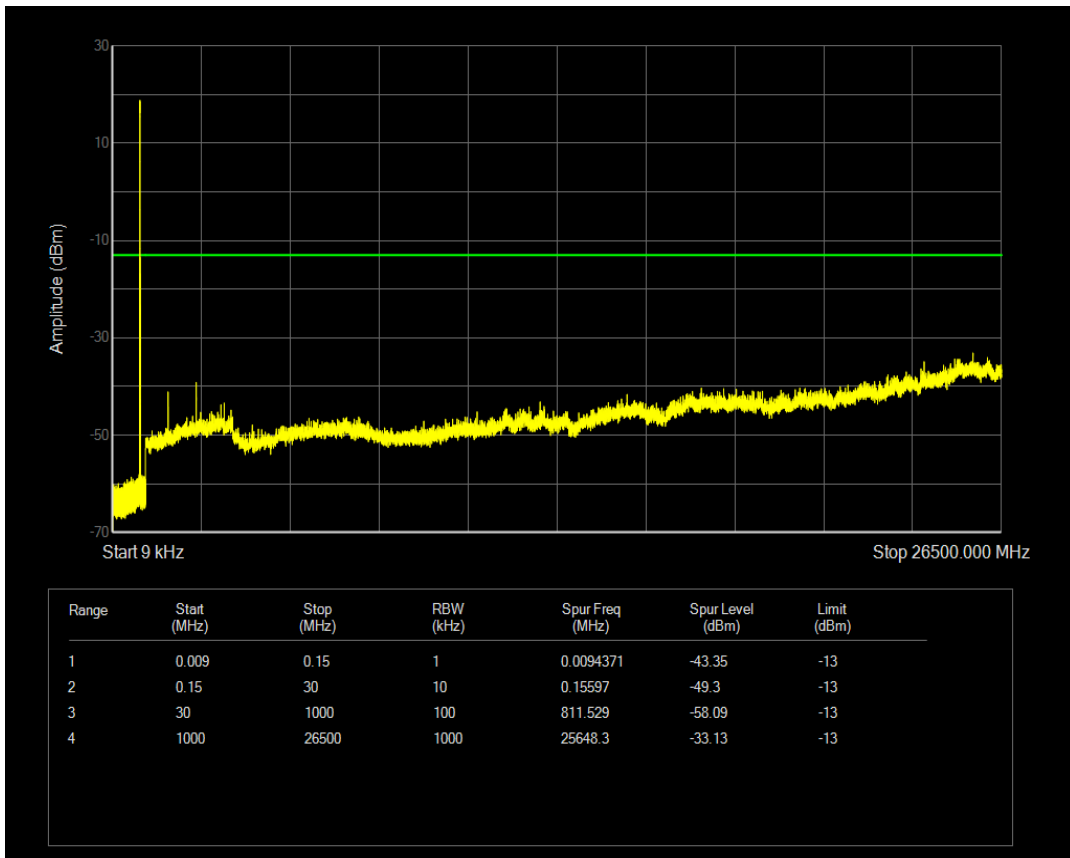

Band5 QPSK BW=1.4MHz Channel=20525 RB Size=1 Position=#0

Band5 QPSK BW=1.4MHz Channel=20525 RB Size=6 Position=#0

Band5 16QAM BW=1.4MHz Channel=20525 RB Size=1 Position=#0

Band5 16QAM BW=1.4MHz Channel=20525 RB Size=6 Position=#0

Band5 QPSK BW=1.4MHz Channel=20643 RB Size=1 Position=#0

Band5 QPSK BW=1.4MHz Channel=20643 RB Size=6 Position=#0

Band5 16QAM BW=1.4MHz Channel=20643 RB Size=1 Position=#0

Band5 16QAM BW=1.4MHz Channel=20643 RB Size=6 Position=#0