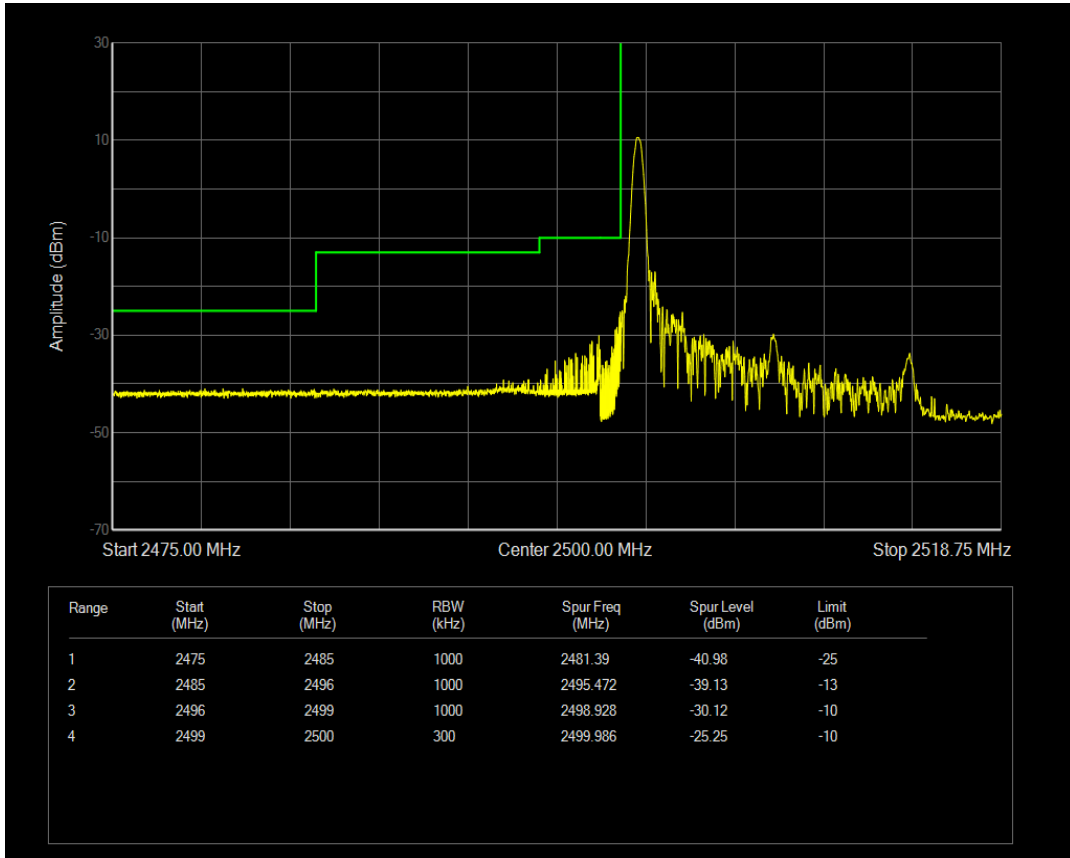

Band7 QPSK BW=10MHz Channel=21400 RB Size=50 Position=#0

Band7 16QAM BW=10MHz Channel=21400 RB Size=1 Position=#0

Band7 16QAM BW=10MHz Channel=21400 RB Size=1 Position=#Max

Band7 16QAM BW=10MHz Channel=21400 RB Size=50 Position=#0

Band7 QPSK BW=15MHz Channel=20825 RB Size=1 Position=#0

Band7 QPSK BW=15MHz Channel=20825 RB Size=1 Position=#Max

Band7 QPSK BW=15MHz Channel=20825 RB Size=75 Position=#0

Band7 16QAM BW=15MHz Channel=20825 RB Size=1 Position=#0

Band7 16QAM BW=15MHz Channel=20825 RB Size=1 Position=#Max

Band7 16QAM BW=15MHz Channel=20825 RB Size=75 Position=#0

Band7 QPSK BW=15MHz Channel=21375 RB Size=1 Position=#0

Band7 QPSK BW=15MHz Channel=21375 RB Size=1 Position=#Max