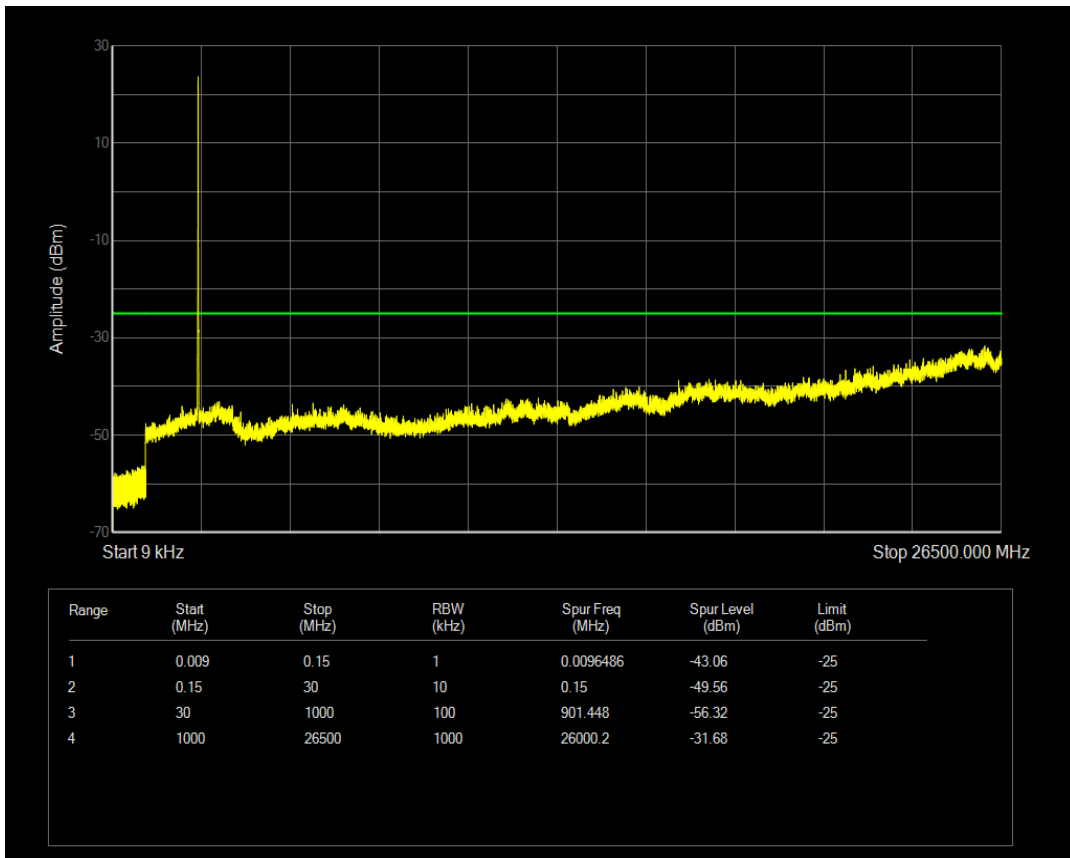

Band7 QPSK BW=5MHz Channel=21425 RB Size=1 Position=#0

Band7 QPSK BW=5MHz Channel=21425 RB Size=25 Position=#0

Band7 16QAM BW=5MHz Channel=21425 RB Size=1 Position=#0

Band7 16QAM BW=5MHz Channel=21425 RB Size=25 Position=#0

Band7 QPSK BW=10MHz Channel=20800 RB Size=1 Position=#0

Band7 QPSK BW=10MHz Channel=20800 RB Size=50 Position=#0

Band7 16QAM BW=10MHz Channel=20800 RB Size=1 Position=#0

Band7 16QAM BW=10MHz Channel=20800 RB Size=50 Position=#0