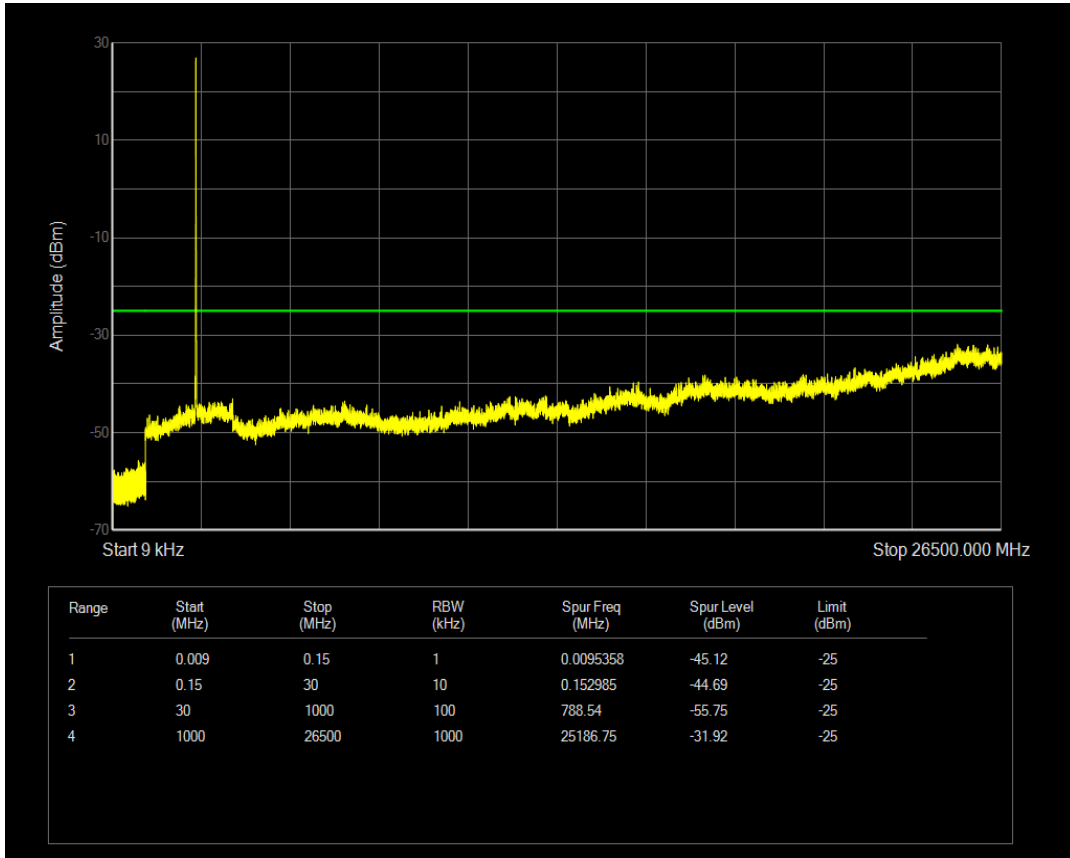

Band7 QPSK BW=5MHz Channel=21425 RB Size=1 Position=#0

Band7 QPSK BW=5MHz Channel=21425 RB Size=25 Position=#0

Band7 16QAM BW=5MHz Channel=21425 RB Size=1 Position=#0

Band7 16QAM BW=5MHz Channel=21425 RB Size=25 Position=#0

Band7 QPSK BW=10MHz Channel=20800 RB Size=1 Position=#0

Band7 QPSK BW=10MHz Channel=20800 RB Size=50 Position=#0

Band7 16QAM BW=10MHz Channel=20800 RB Size=1 Position=#0

Band7 16QAM BW=10MHz Channel=20800 RB Size=50 Position=#0