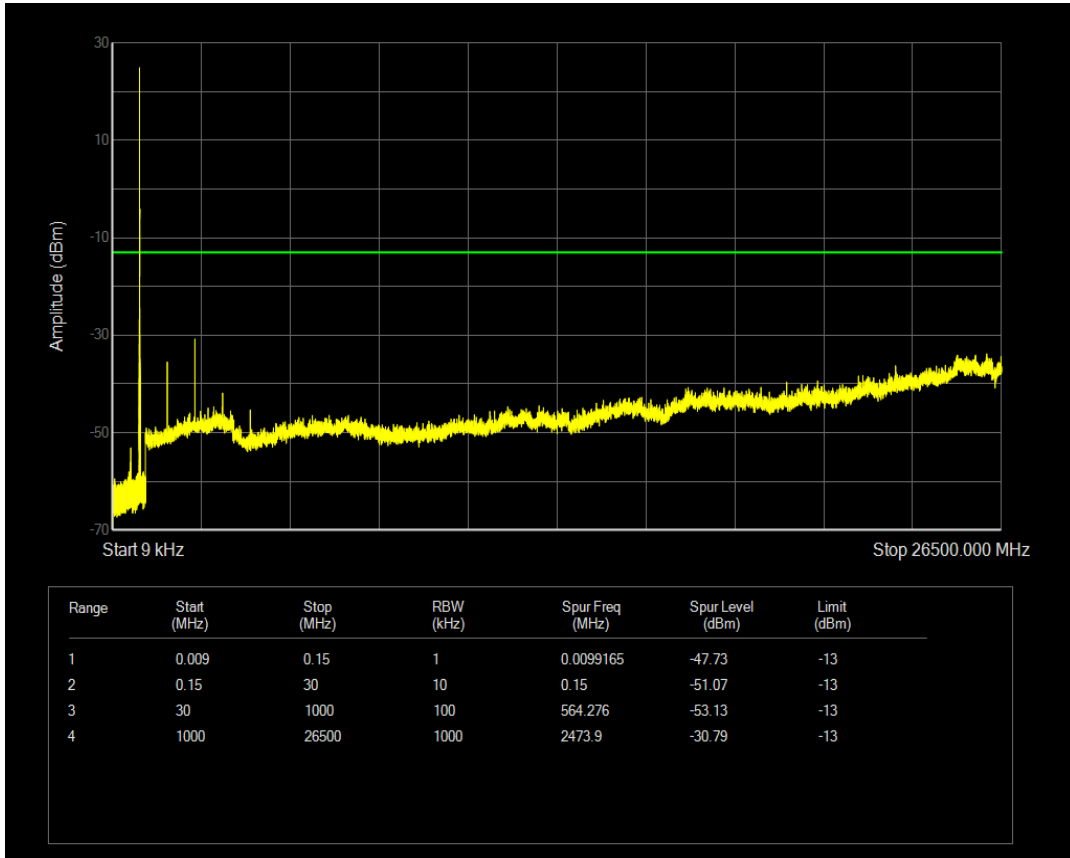

Band5 QPSK BW=3MHz Channel=20415 RB Size=15 Position=#0