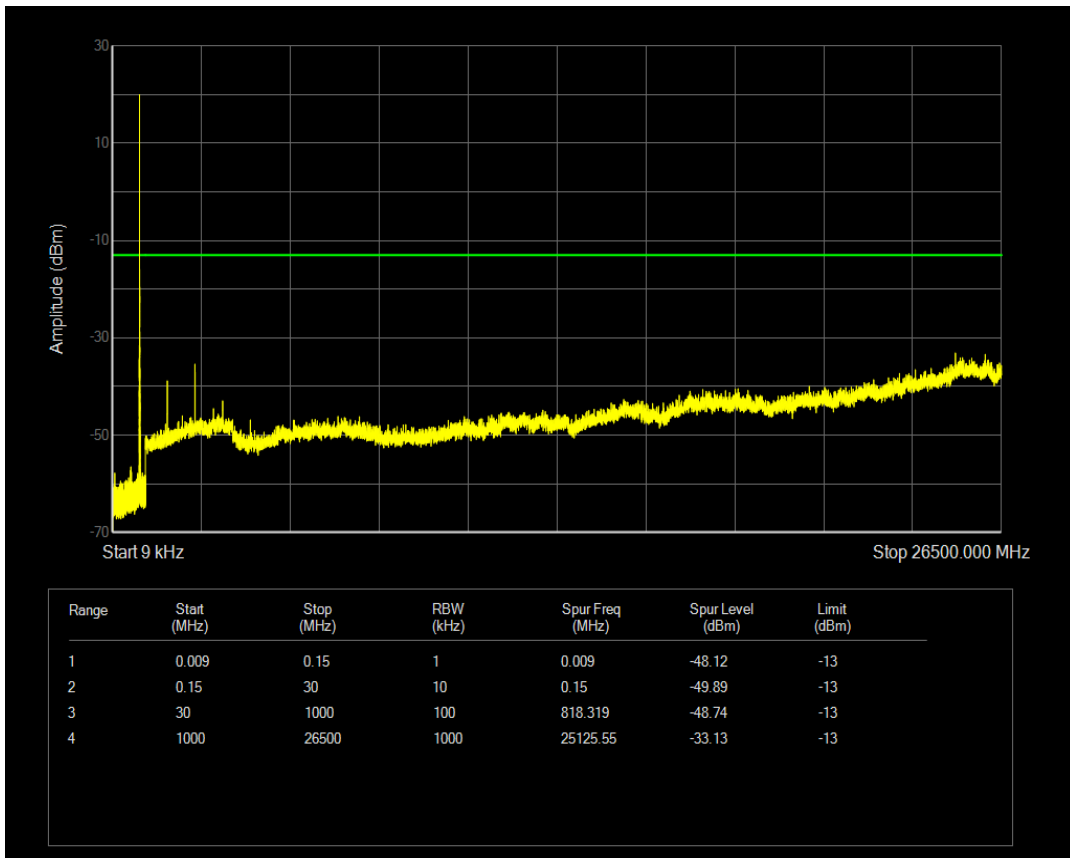

Band5 16QAM BW=1.4MHz Channel=20407 RB Size=1 Position=#0