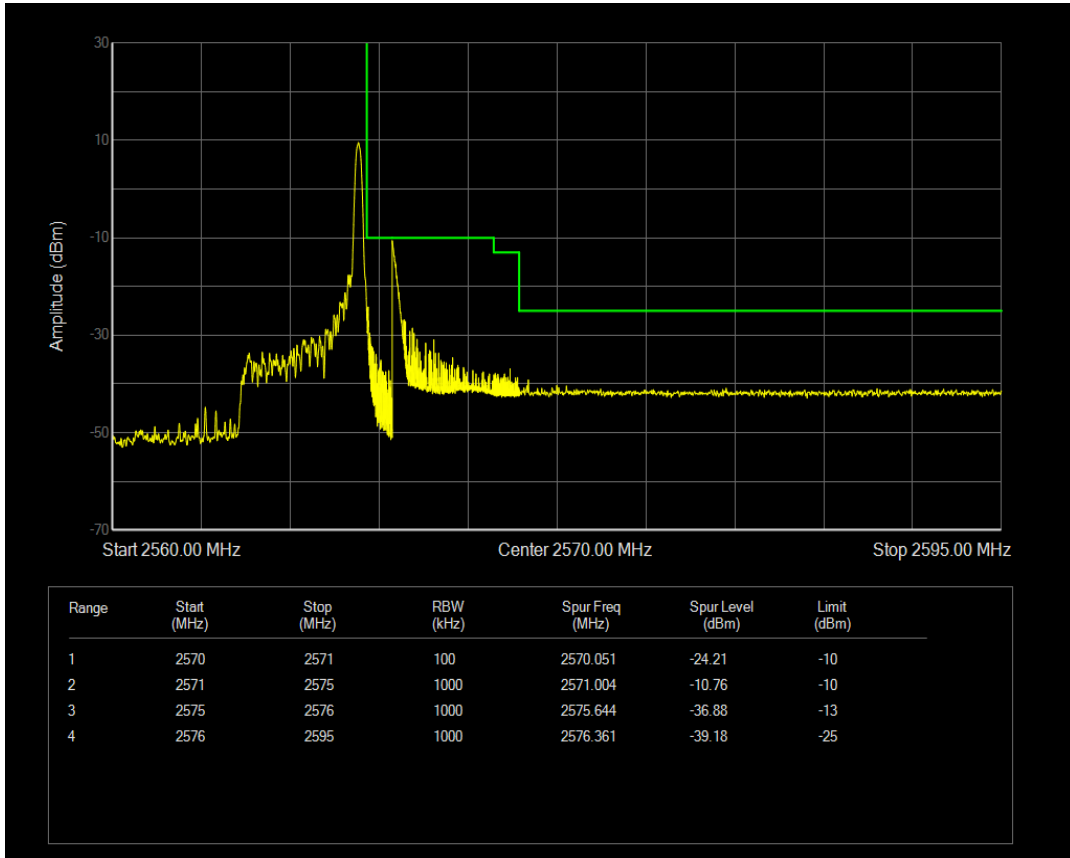

Band7 16QAM BW=5MHz Channel=20775 RB Size=1 Position=#Max

Band7 16QAM BW=5MHz Channel=20775 RB Size=25 Position=#0

Band7 QPSK BW=5MHz Channel=21425 RB Size=1 Position=#0

Band7 QPSK BW=5MHz Channel=21425 RB Size=1 Position=#Max