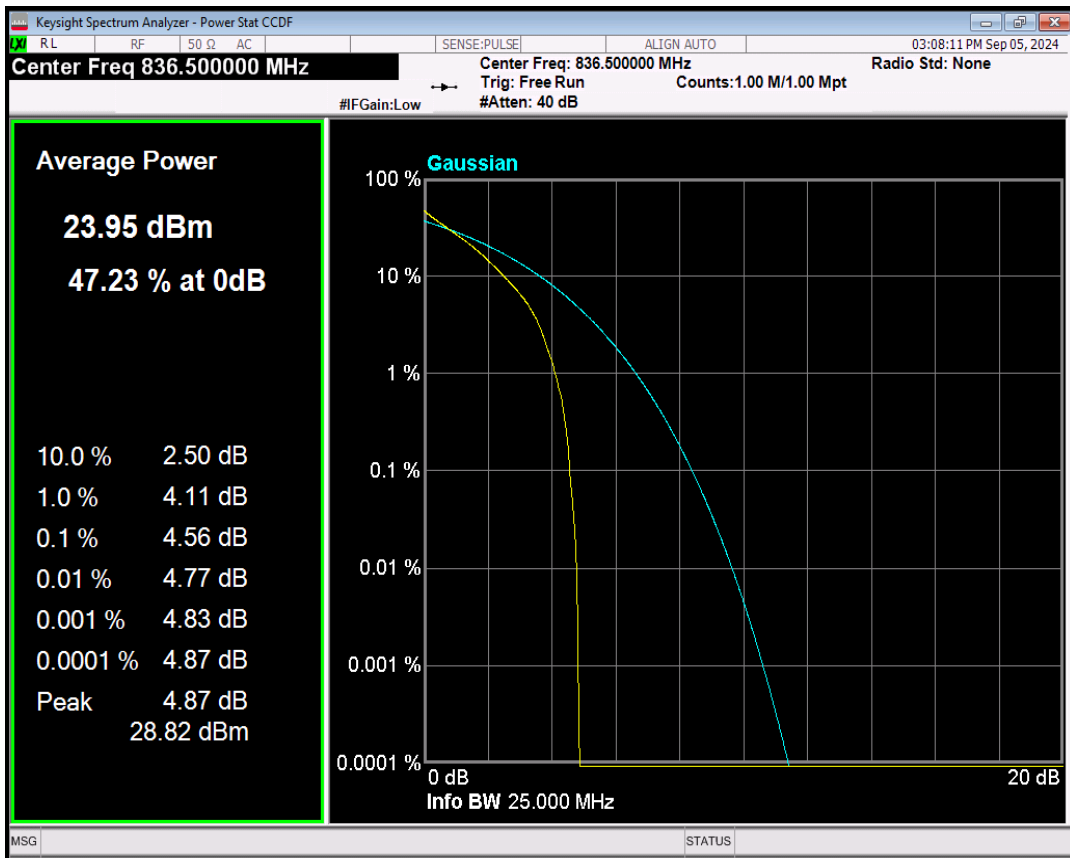

Band5 QPSK BW=3MHz Channel=20525 RB Size=1 Position=#0