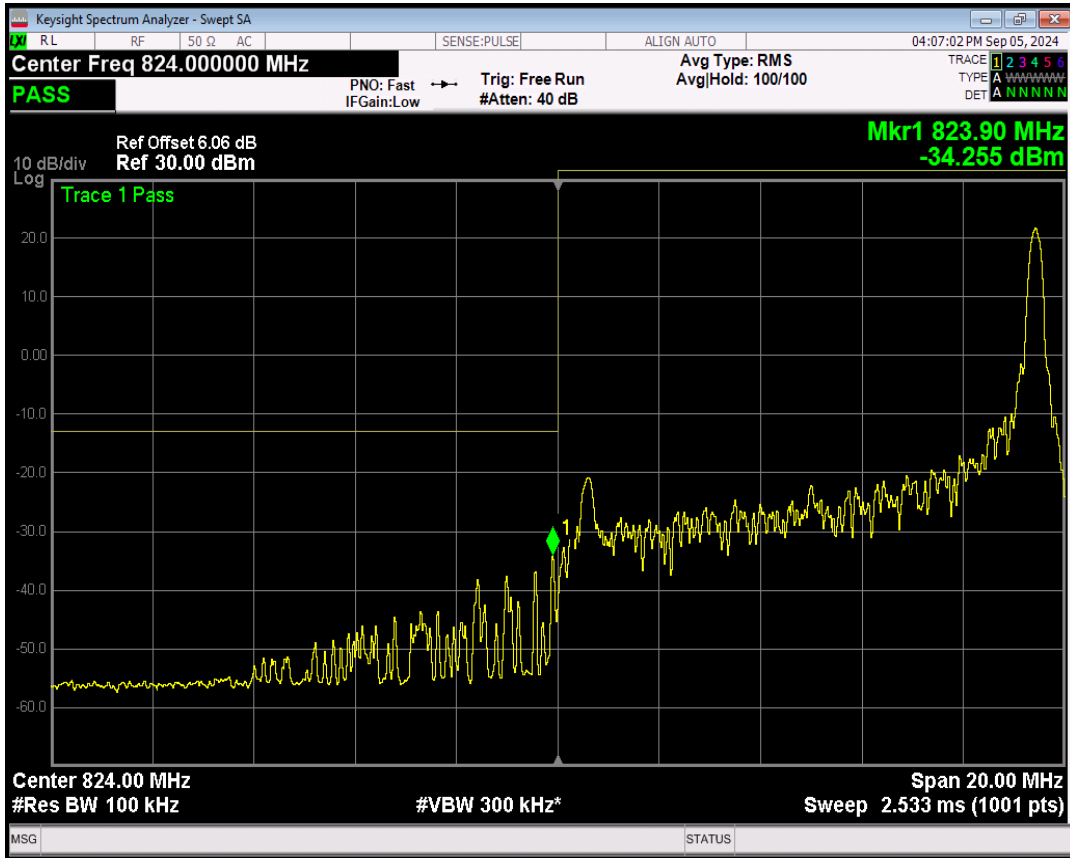

Band5 QPSK BW=10MHz Channel=20450 RB Size=1 Position=#Max