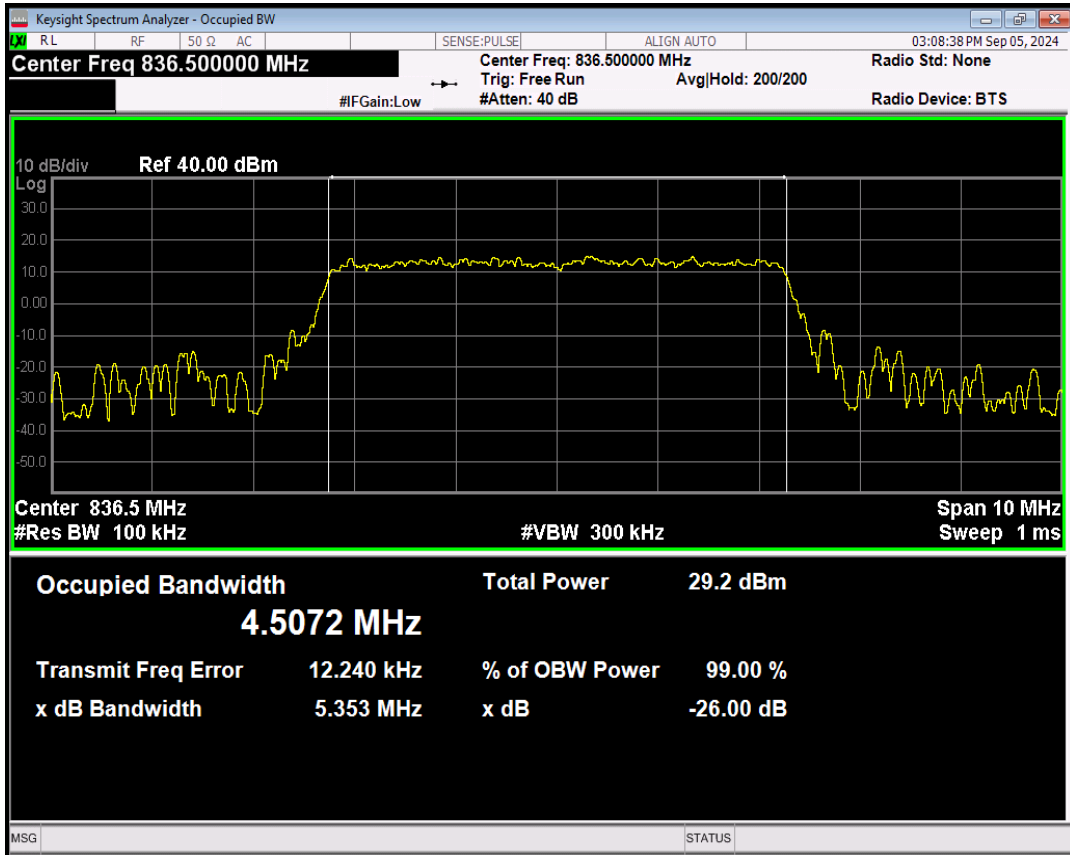

Band5 QPSK BW=10MHz Channel=20525 RB Size=50 Position=#0