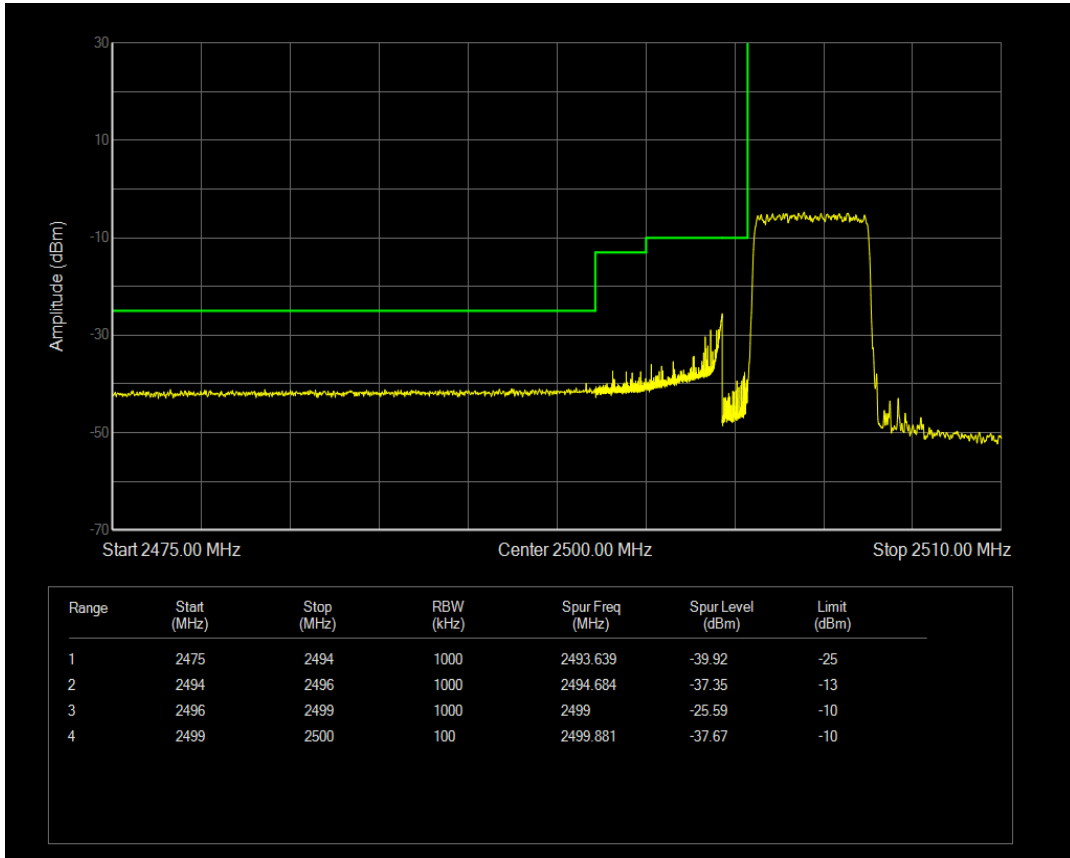

Band7 16QAM BW=5MHz Channel=20775 RB Size=25 Position=#0