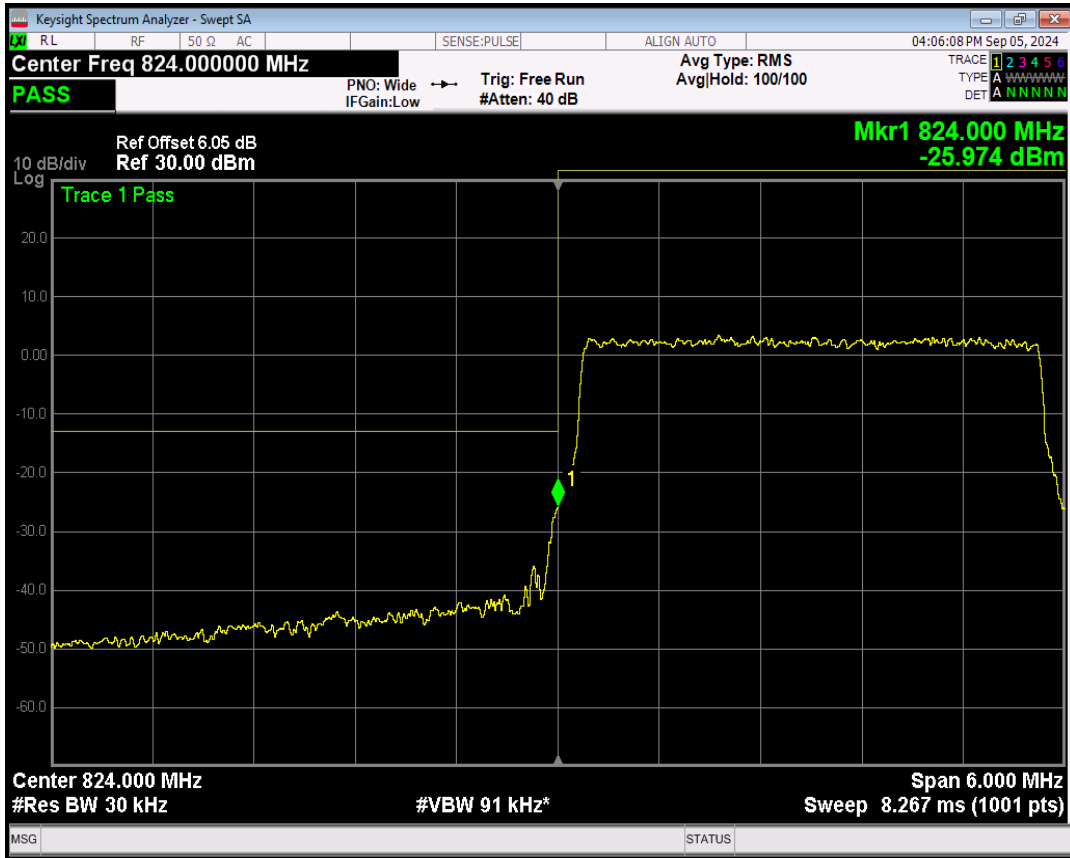

Band5 16QAM BW=3MHz Channel=20415 RB Size=15 Position=#0