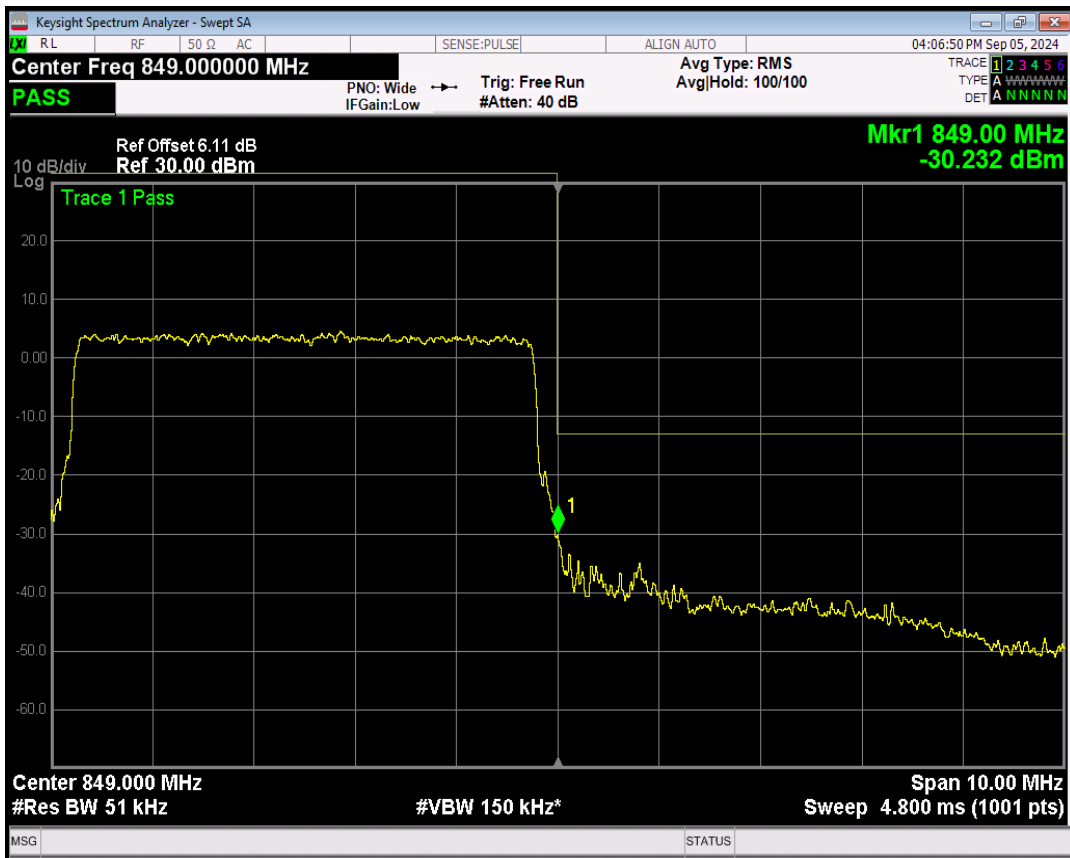

Band5 QPSK BW=5MHz Channel=20625 RB Size=25 Position=#0