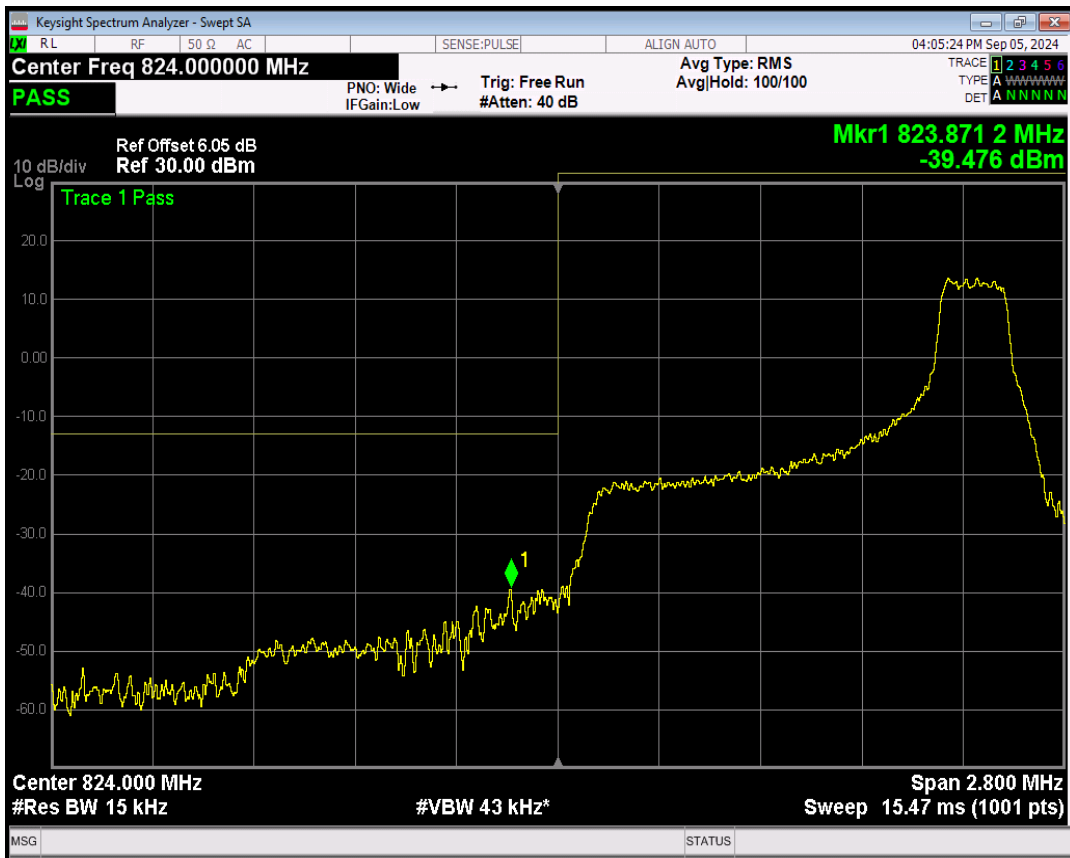

Band5 16QAM BW=1.4MHz Channel=20407 RB Size=1 Position=#Max