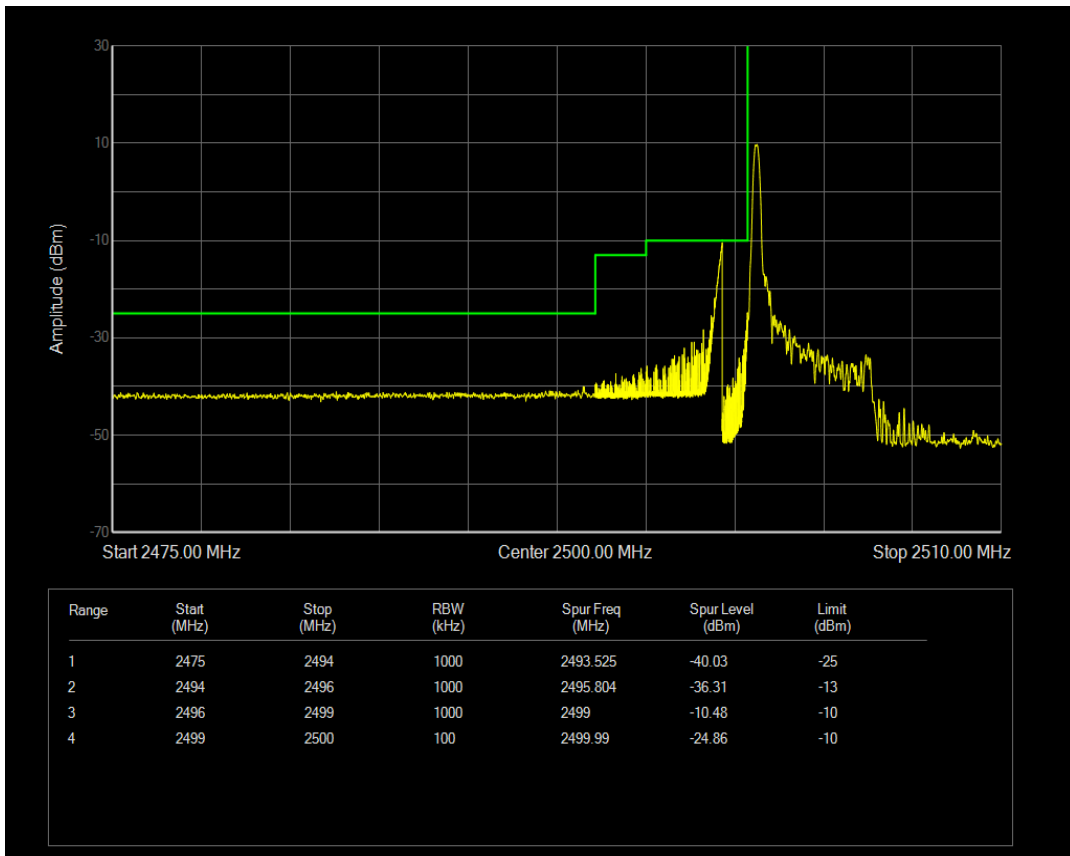

Band7 QPSK BW=5MHz Channel=20775 RB Size=1 Position=#0