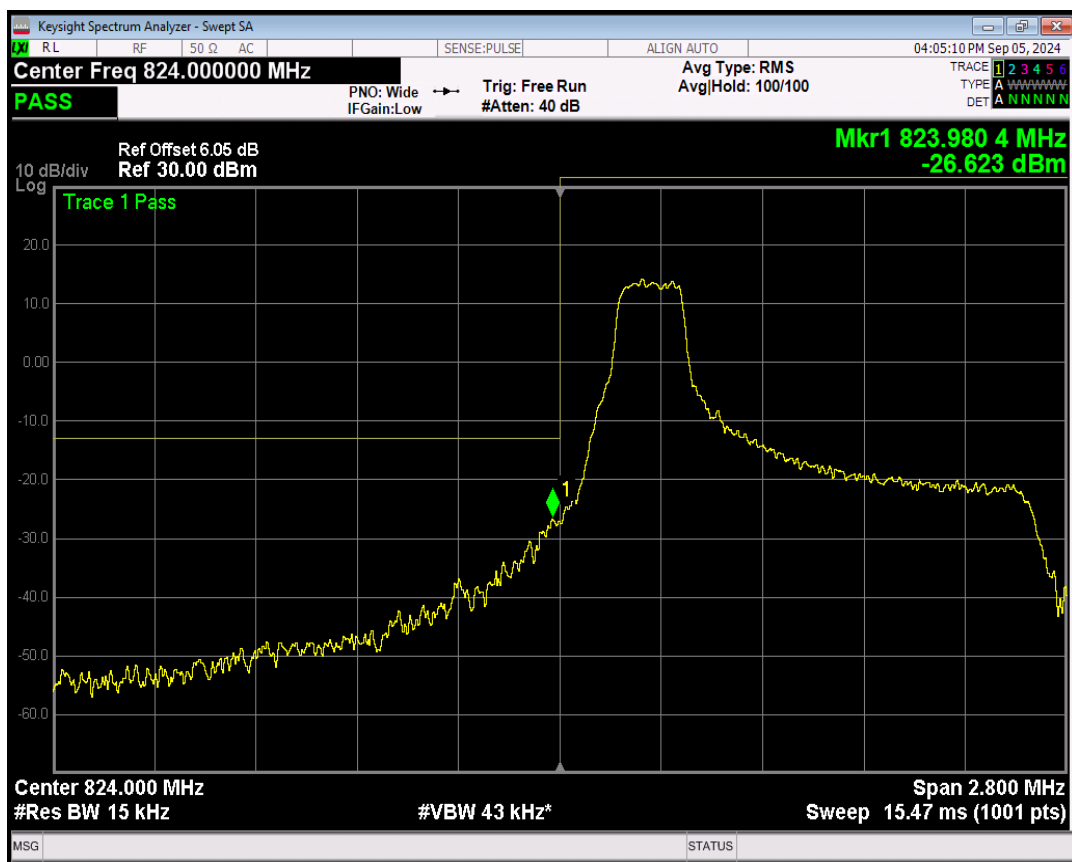

Band7	20	20850	100	#0	QPSK	2477.35	-41.29	-25	PASS
Band7	20	20850	1	#0	16QAM	2499.97	-25.90	-10	PASS
Band7	20	20850	1	#Max	16QAM	2479.05	-41.11	-25	PASS
Band7	20	20850	100	#0	16QAM	2476.23	-41.06	-25	PASS
Band7	20	21350	1	#0	QPSK	2593.50	-40.98	-25	PASS
Band7	20	21350	1	#Max	QPSK	2570.04	-24.91	-10	PASS
Band7	20	21350	100	#0	QPSK	2590.06	-40.60	-25	PASS
Band7	20	21350	1	#0	16QAM	2591.24	-41.11	-25	PASS
Band7	20	21350	1	#Max	16QAM	2591.44	-40.88	-25	PASS
Band7	20	21350	100	#0	16QAM	2594.38	-40.75	-25	PASS

Band5 QPSK BW=1.4MHz Channel=20407 RB Size=1 Position=#0