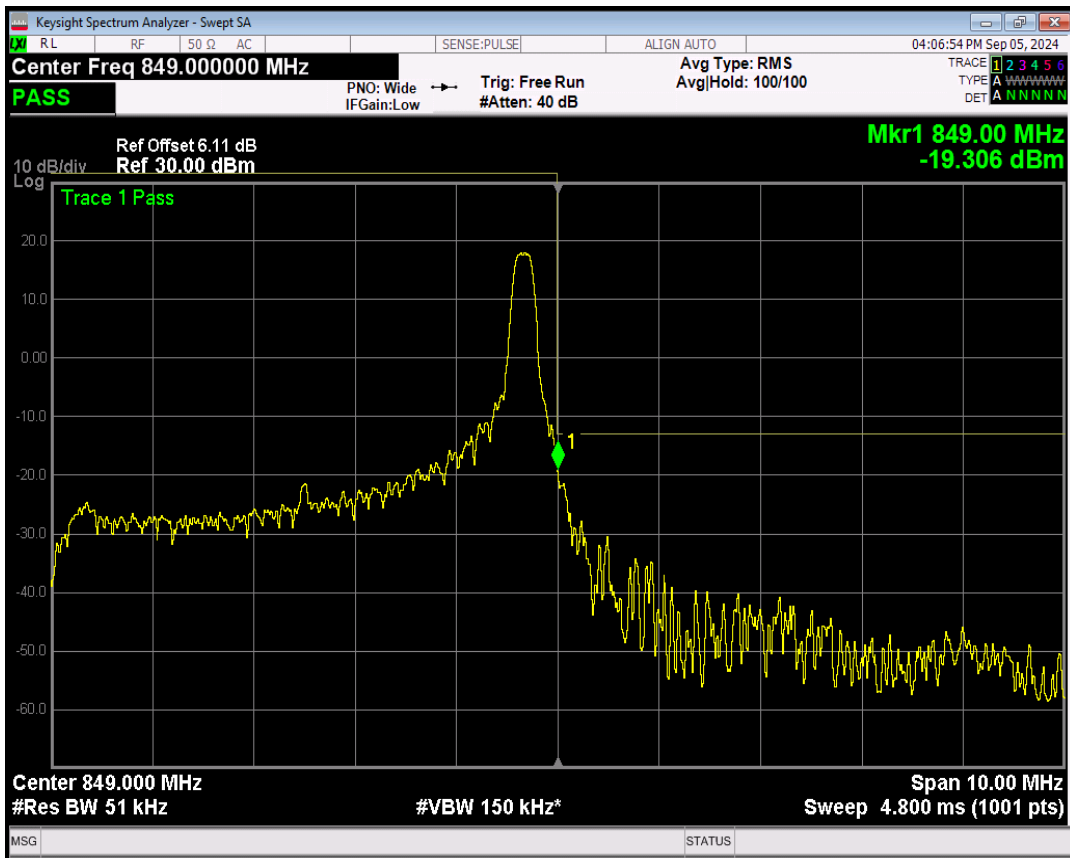

Band5 16QAM BW=5MHz Channel=20625 RB Size=1 Position=#Max