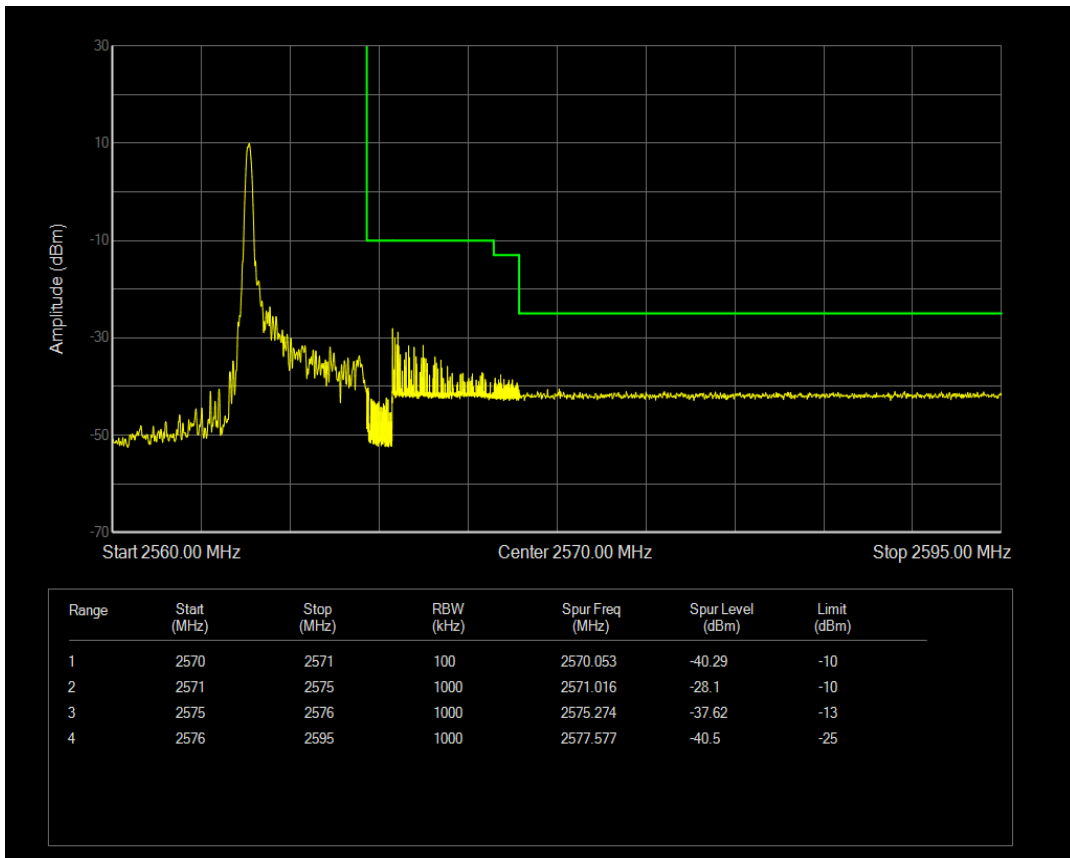

Band5 QPSK BW=10MHz Channel=20600 RB Size=50 Position=#0

Band5 16QAM BW=10MHz Channel=20600 RB Size=1 Position=#0

Band5 16QAM BW=10MHz Channel=20600 RB Size=1 Position=#Max

Band5 16QAM BW=10MHz Channel=20600 RB Size=50 Position=#0

Band7 QPSK BW=5MHz Channel=20775 RB Size=1 Position=#0

Band7 QPSK BW=5MHz Channel=20775 RB Size=1 Position=#Max

Band7 QPSK BW=5MHz Channel=20775 RB Size=25 Position=#0

Band7 16QAM BW=5MHz Channel=20775 RB Size=1 Position=#0

Band7 16QAM BW=5MHz Channel=20775 RB Size=1 Position=#Max

Band7 16QAM BW=5MHz Channel=20775 RB Size=25 Position=#0

Band7 QPSK BW=5MHz Channel=21425 RB Size=1 Position=#0

Band7 QPSK BW=5MHz Channel=21425 RB Size=1 Position=#Max