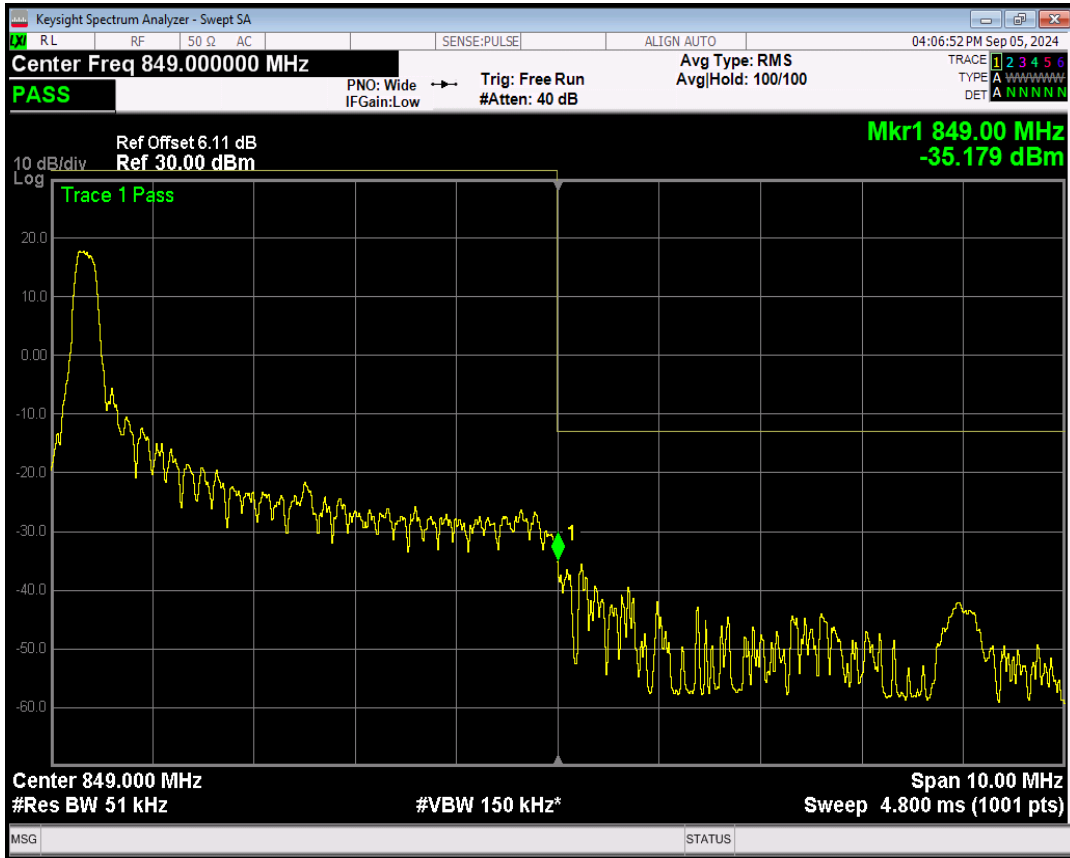

Band5 16QAM BW=5MHz Channel=20625 RB Size=1 Position=#0