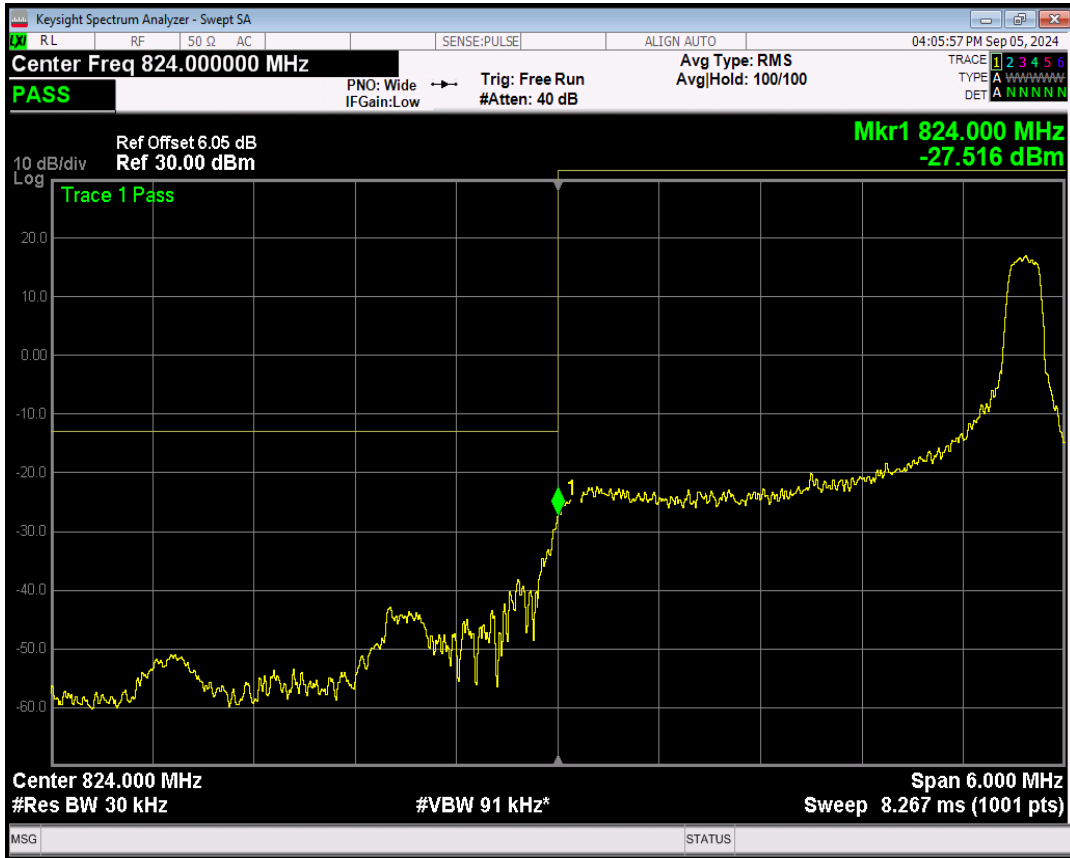

Band5 QPSK BW=3MHz Channel=20415 RB Size=1 Position=#Max