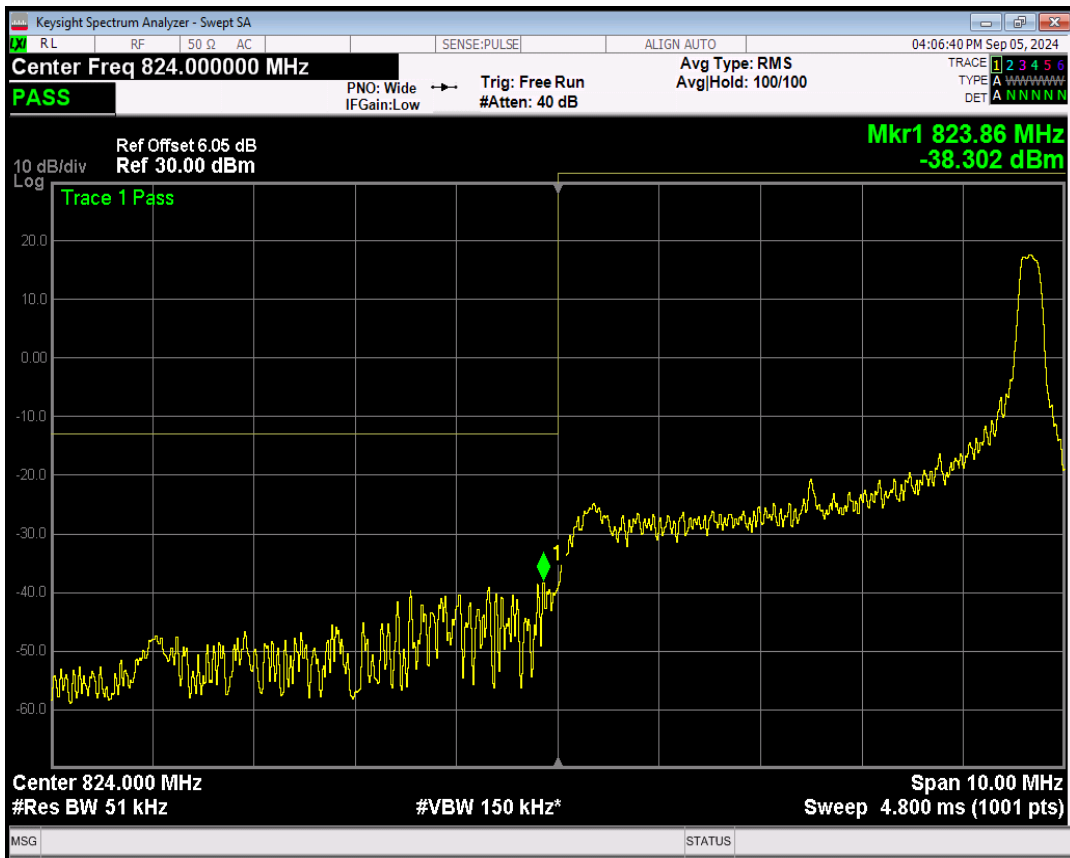

Band5 16QAM BW=5MHz Channel=20425 RB Size=1 Position=#Max