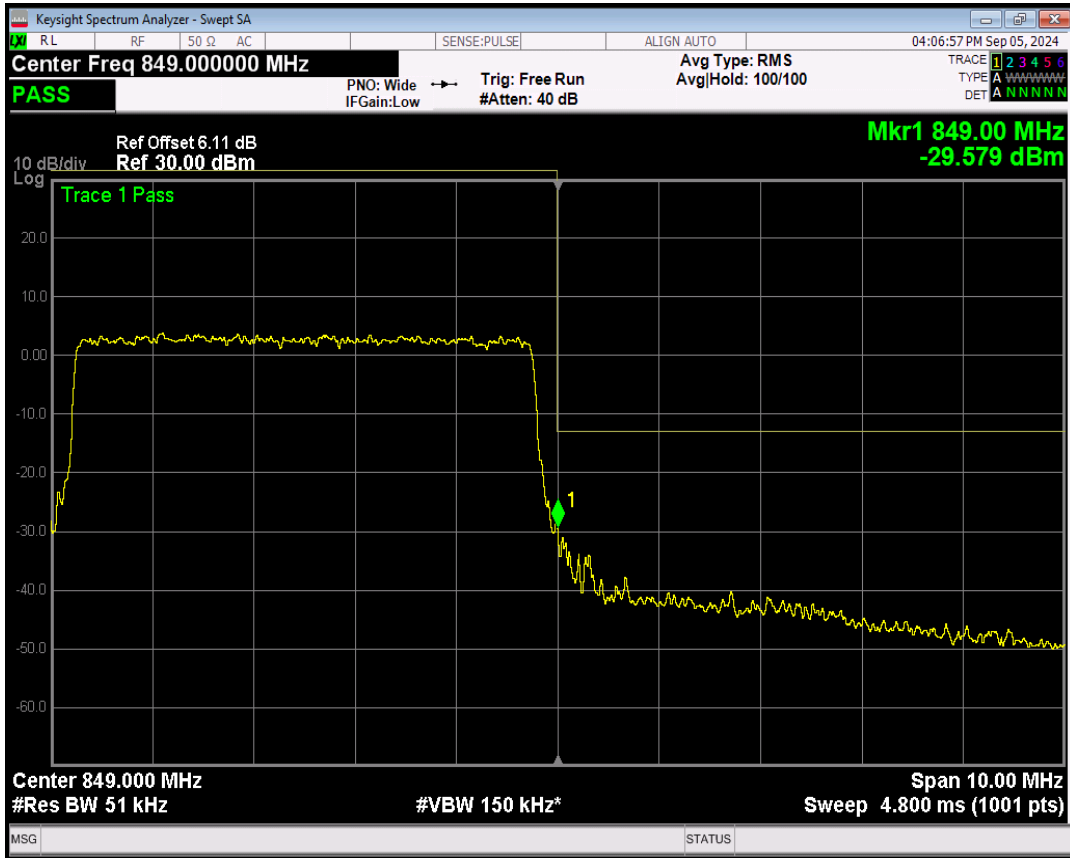

Band5 QPSK BW=5MHz Channel=20625 RB Size=25 Position=#0

Band5 16QAM BW=5MHz Channel=20625 RB Size=1 Position=#0

Band5 16QAM BW=5MHz Channel=20625 RB Size=1 Position=#Max

Band5 16QAM BW=5MHz Channel=20625 RB Size=25 Position=#0