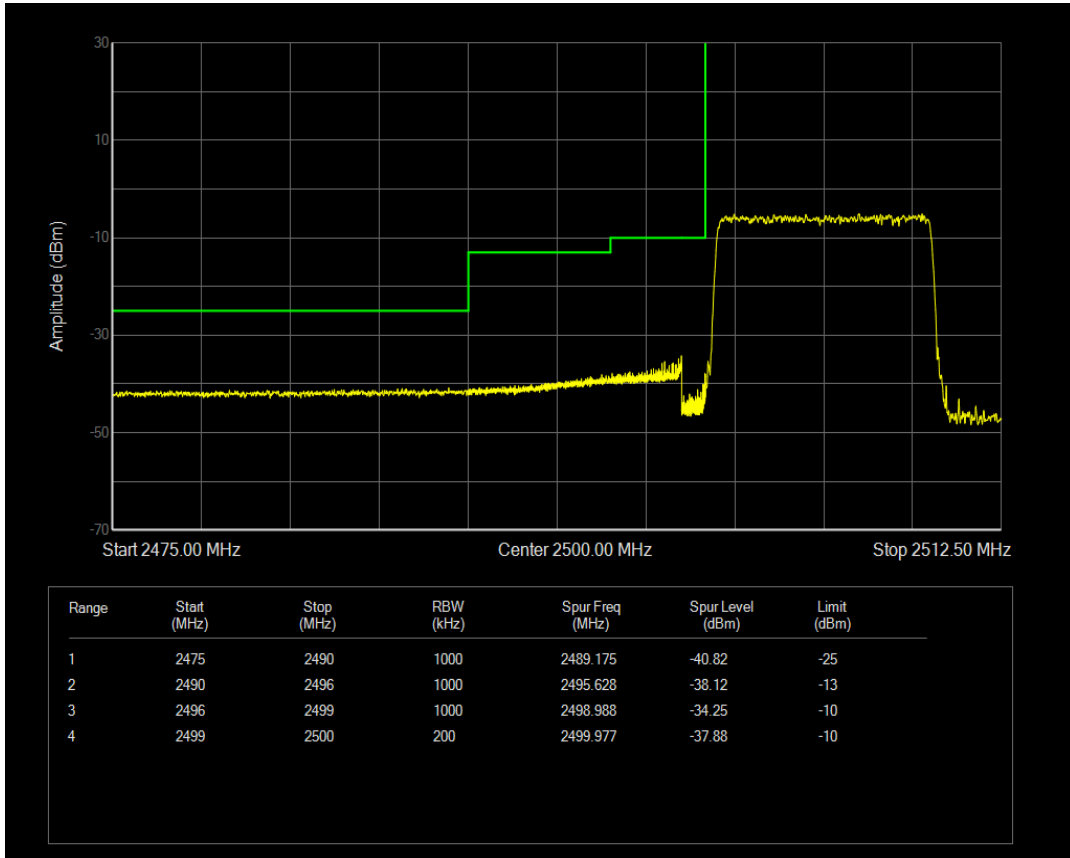

Band7 16QAM BW=10MHz Channel=20800 RB Size=50 Position=#0