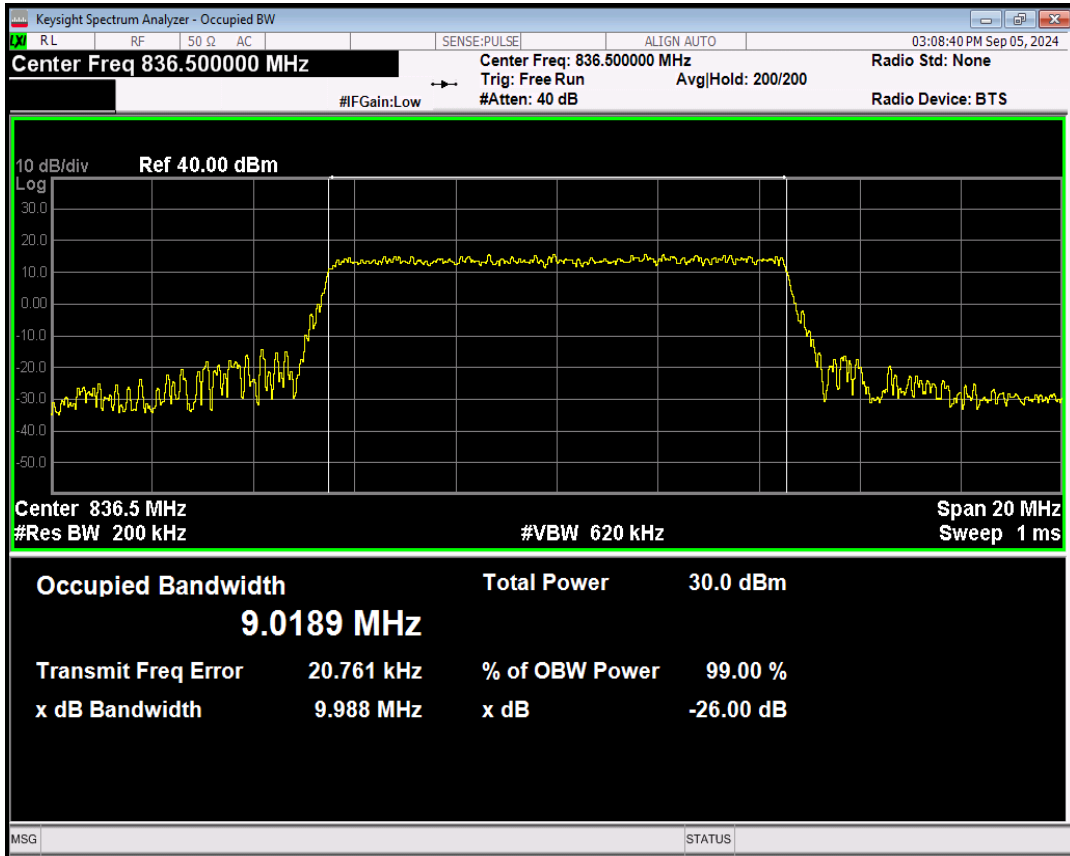

Band5 16QAM BW=10MHz Channel=20525 RB Size=50 Position=#0