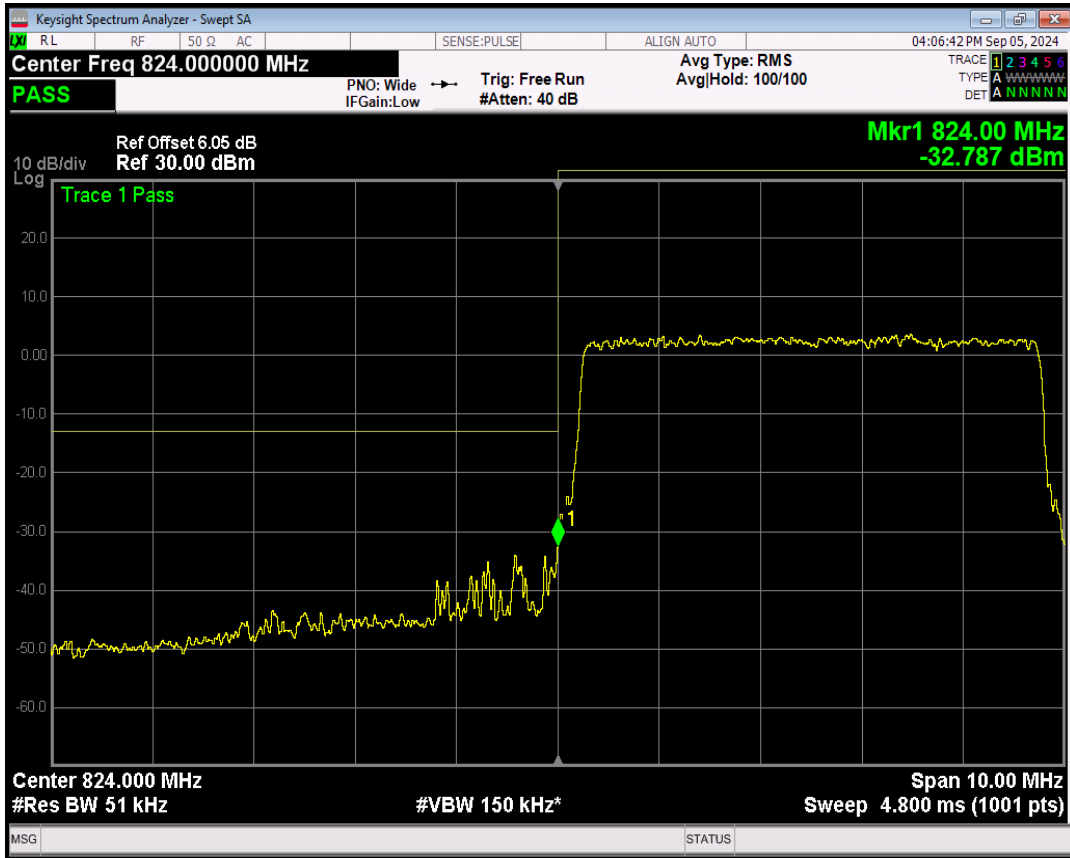

Band5 16QAM BW=5MHz Channel=20425 RB Size=25 Position=#0