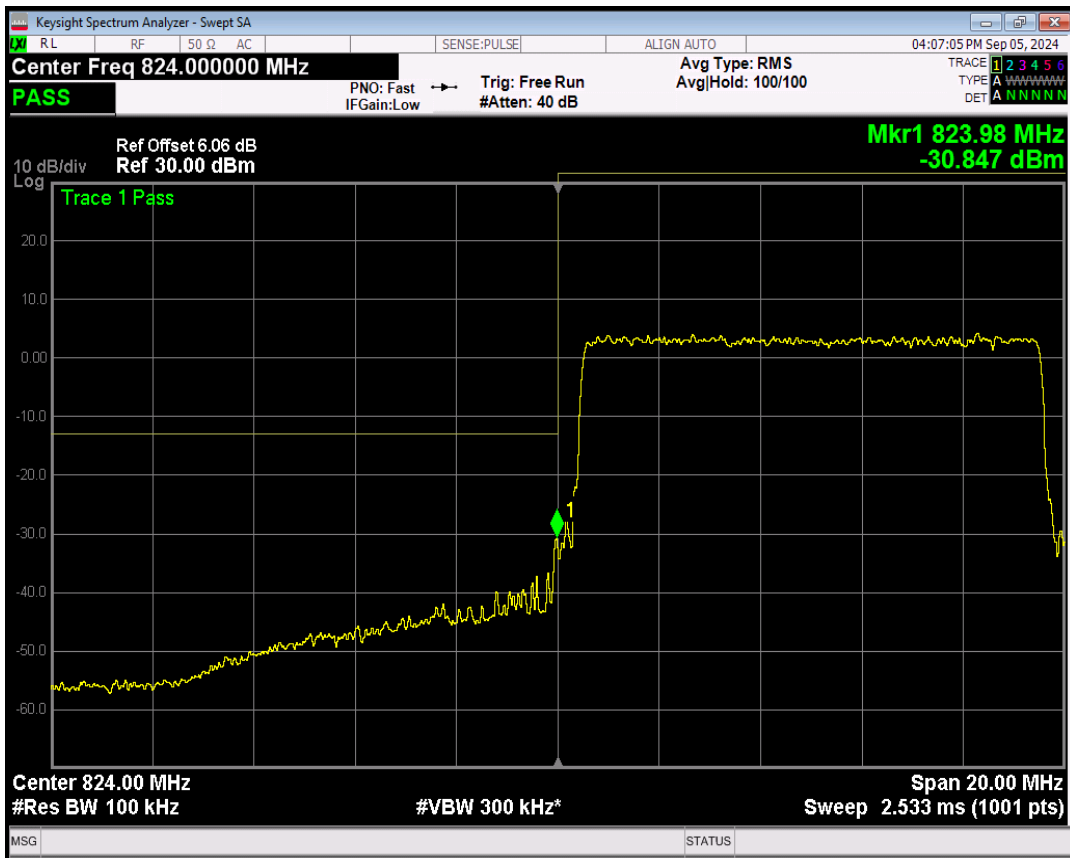

Band5 QPSK BW=10MHz Channel=20450 RB Size=50 Position=#0