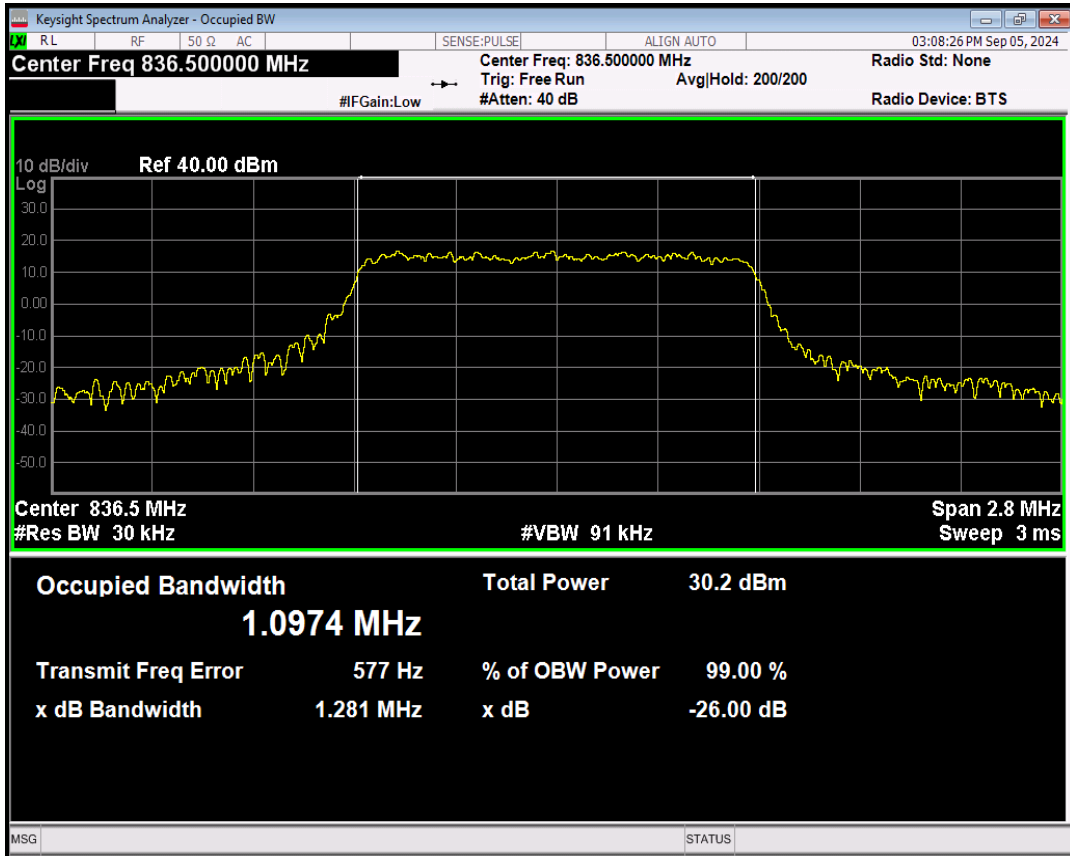

Band5 16QAM BW=1.4MHz Channel=20525 RB Size=6 Position=#0