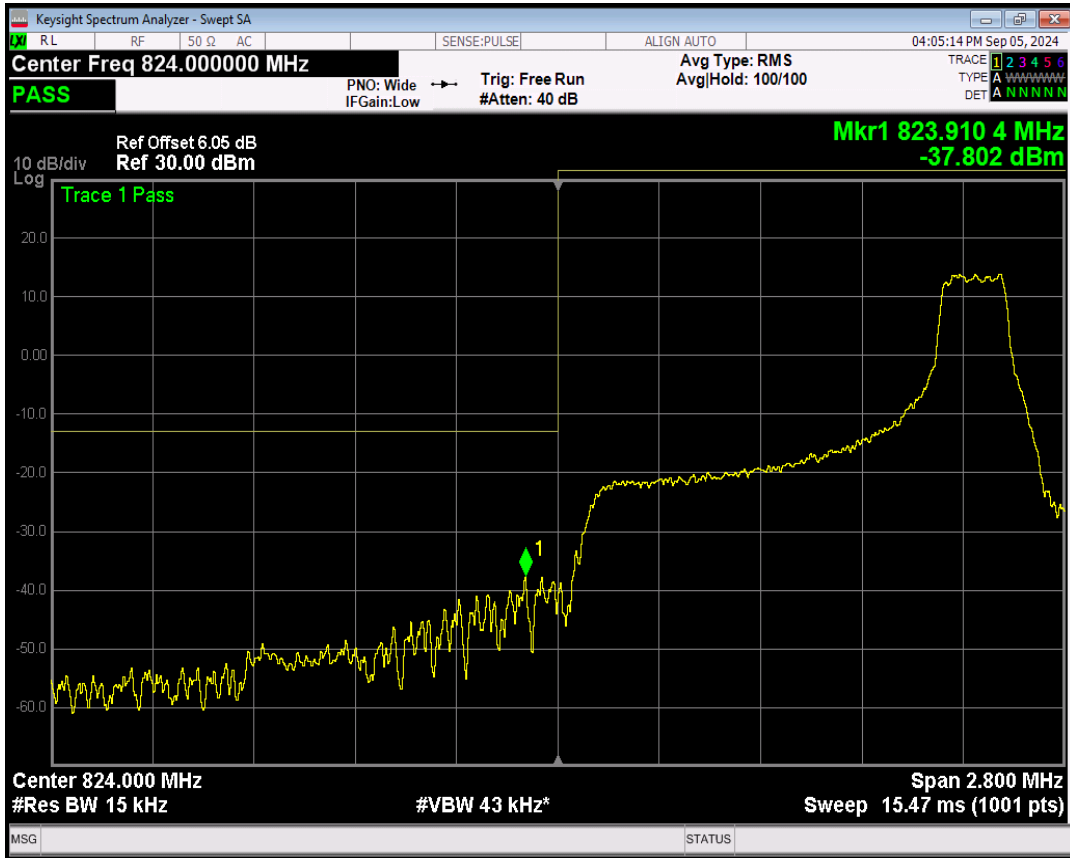

Band5 QPSK BW=1.4MHz Channel=20407 RB Size=1 Position=#Max