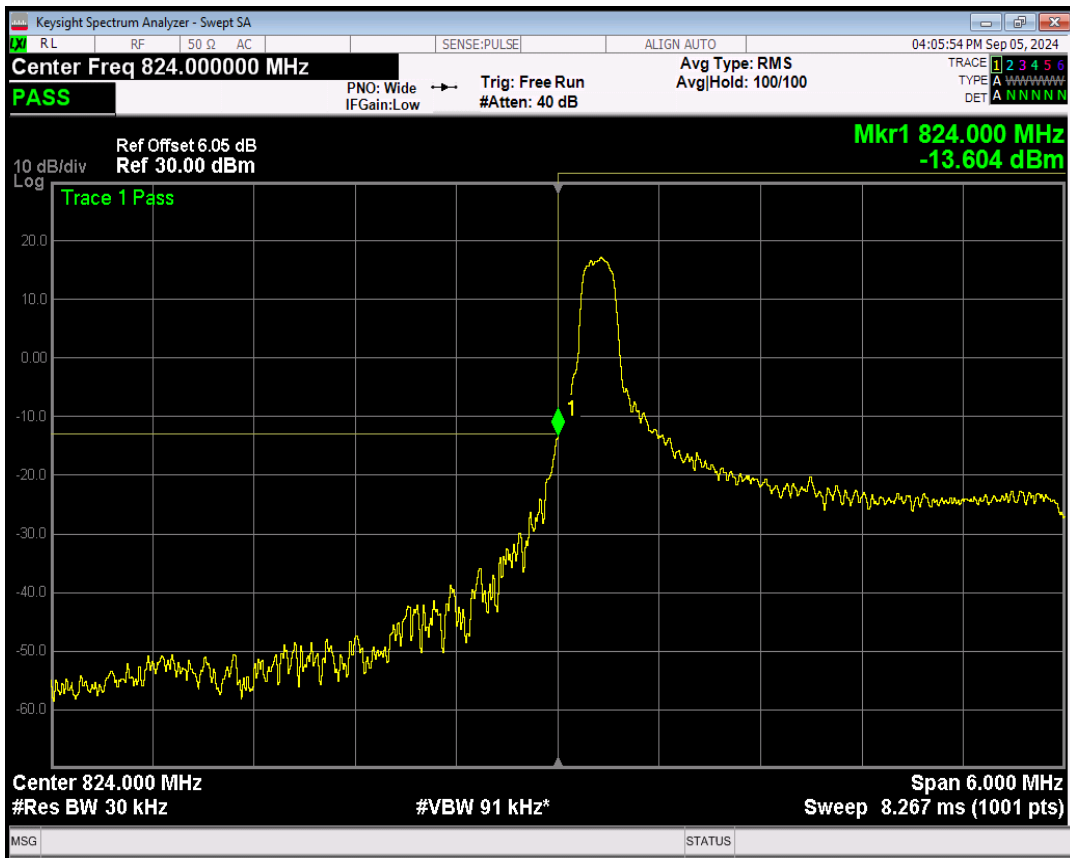

Band5 QPSK BW=3MHz Channel=20415 RB Size=1 Position=#0