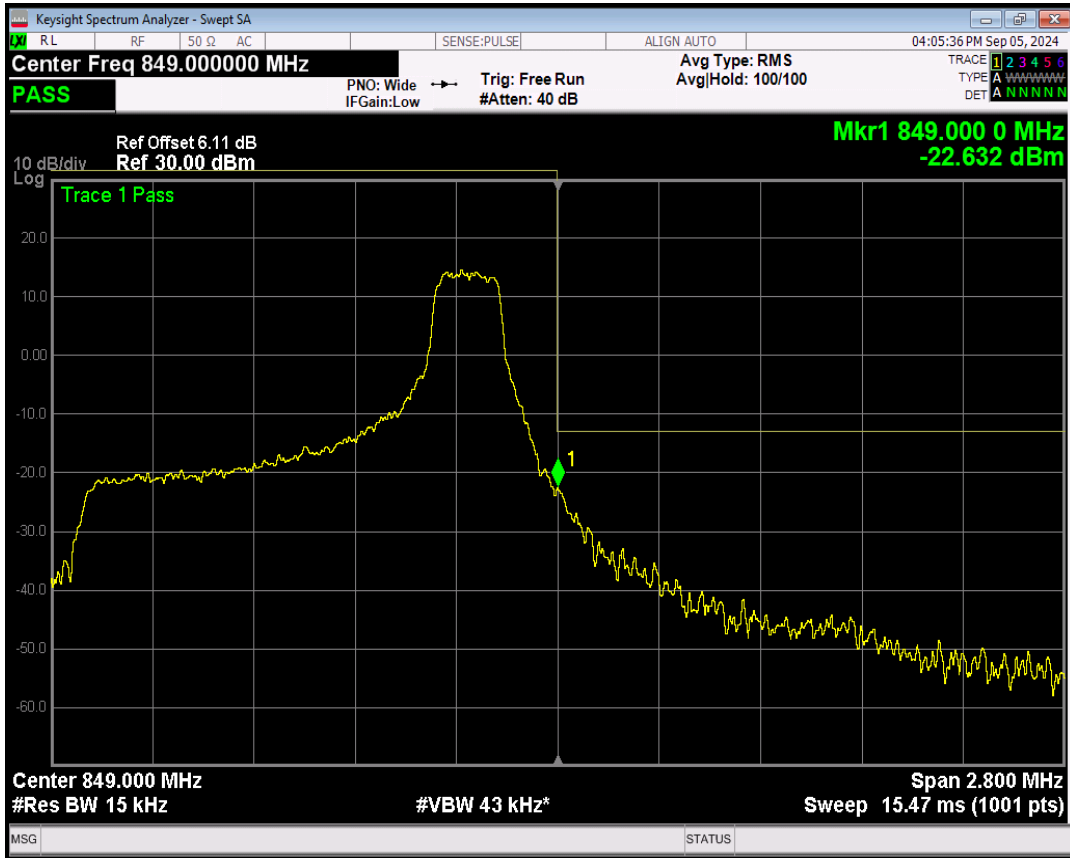

Band5 16QAM BW=1.4MHz Channel=20407 RB Size=1 Position=#Max

Band5 16QAM BW=1.4MHz Channel=20407 RB Size=6 Position=#0

Band5 QPSK BW=1.4MHz Channel=20643 RB Size=1 Position=#0

Band5 QPSK BW=1.4MHz Channel=20643 RB Size=1 Position=#Max