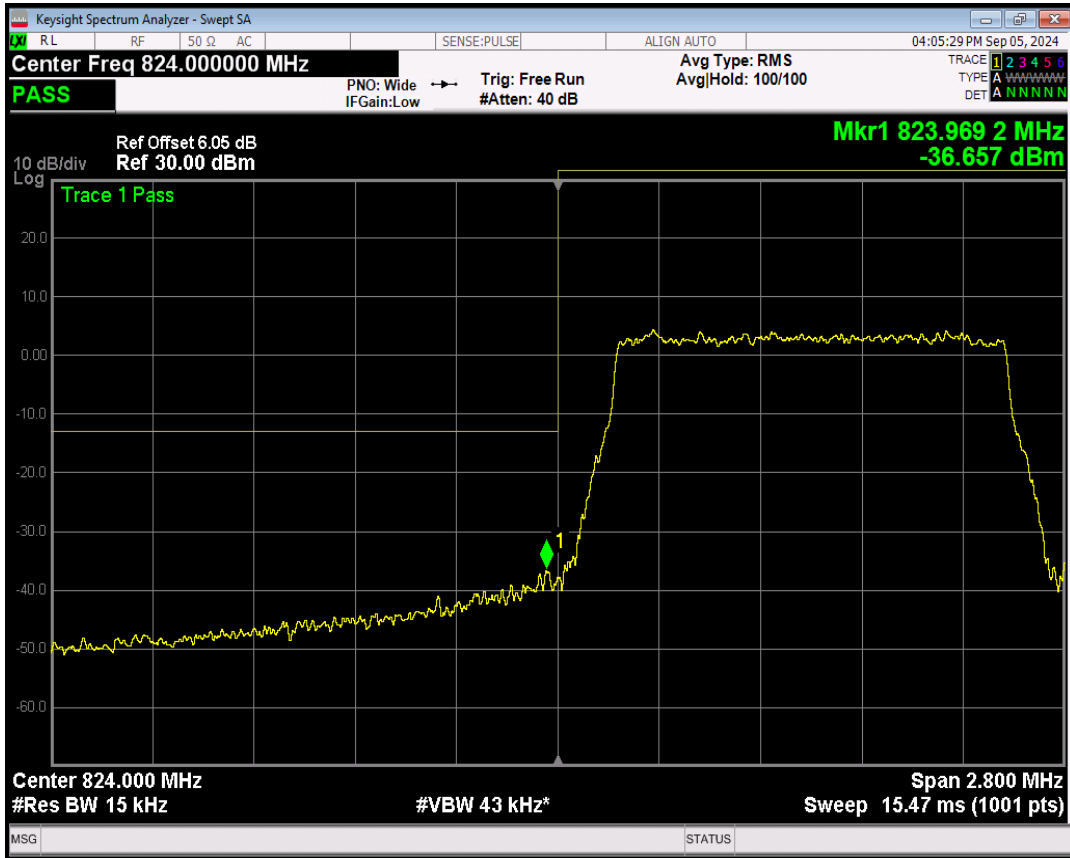

Band5 16QAM BW=1.4MHz Channel=20407 RB Size=6 Position=#0