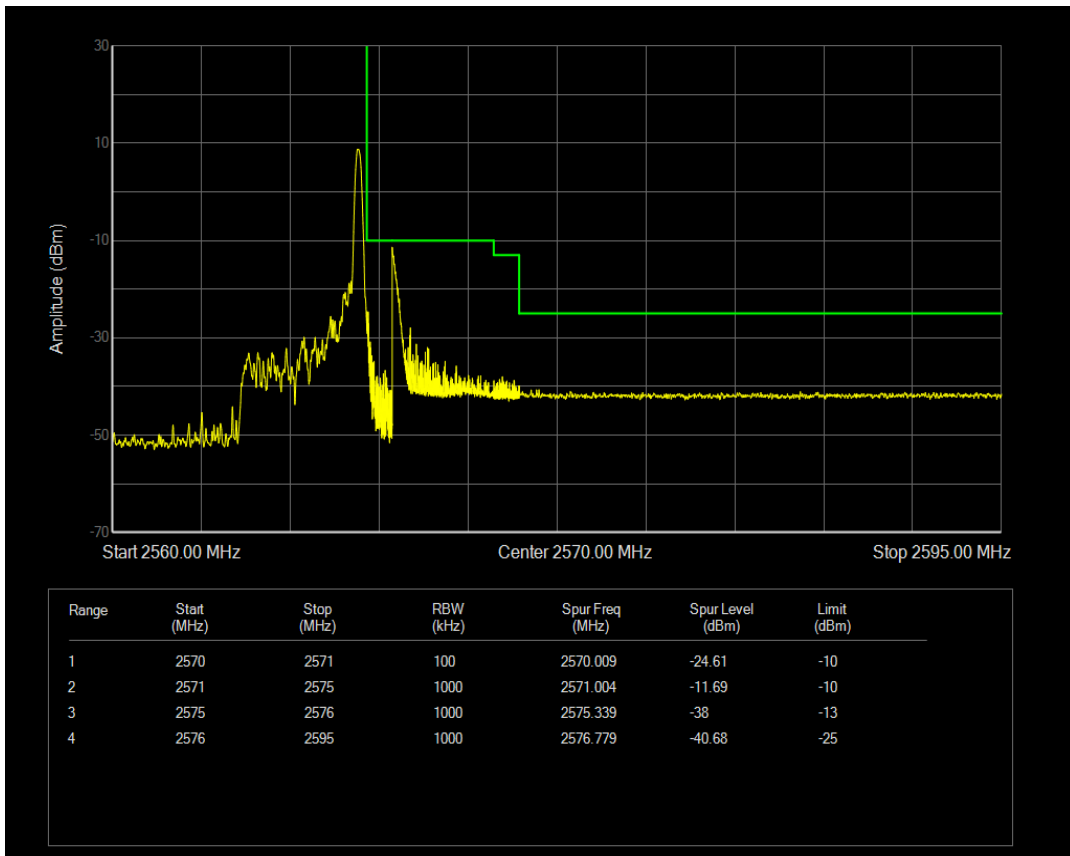

Band7 16QAM BW=5MHz Channel=21425 RB Size=1 Position=#Max