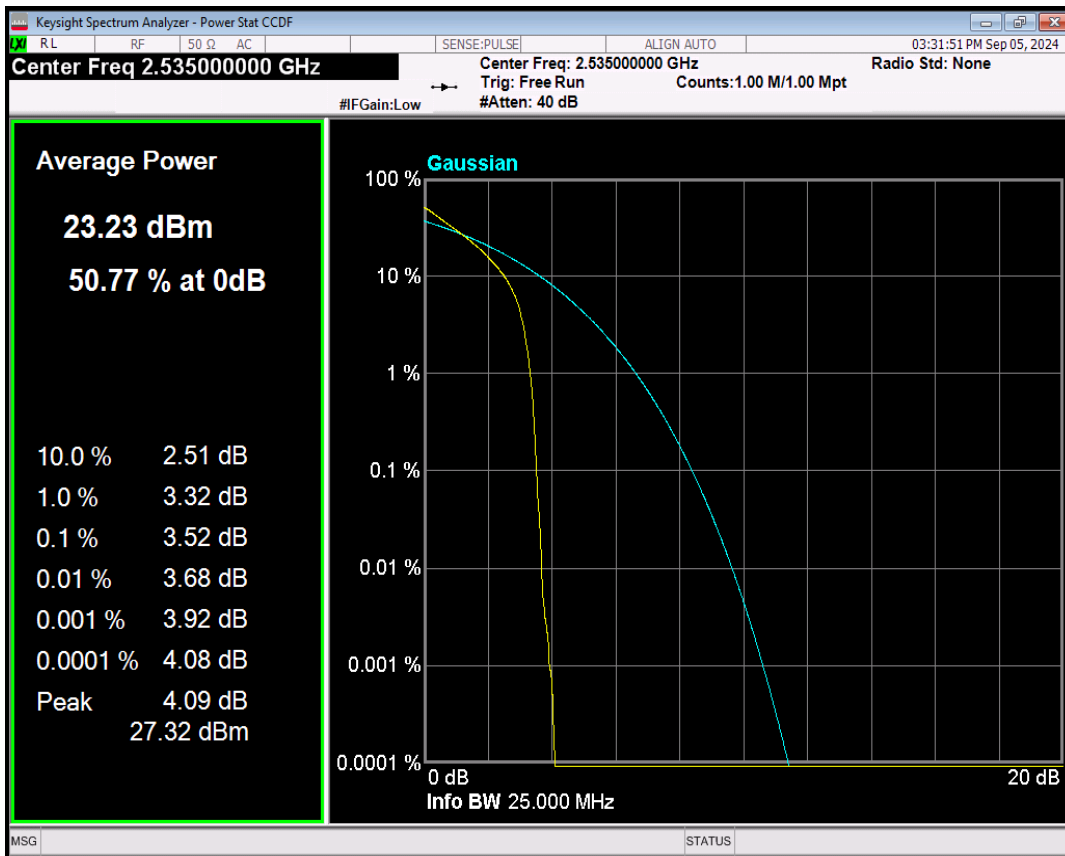

Band7 QPSK BW=5MHz Channel=21100 RB Size=1 Position=#0