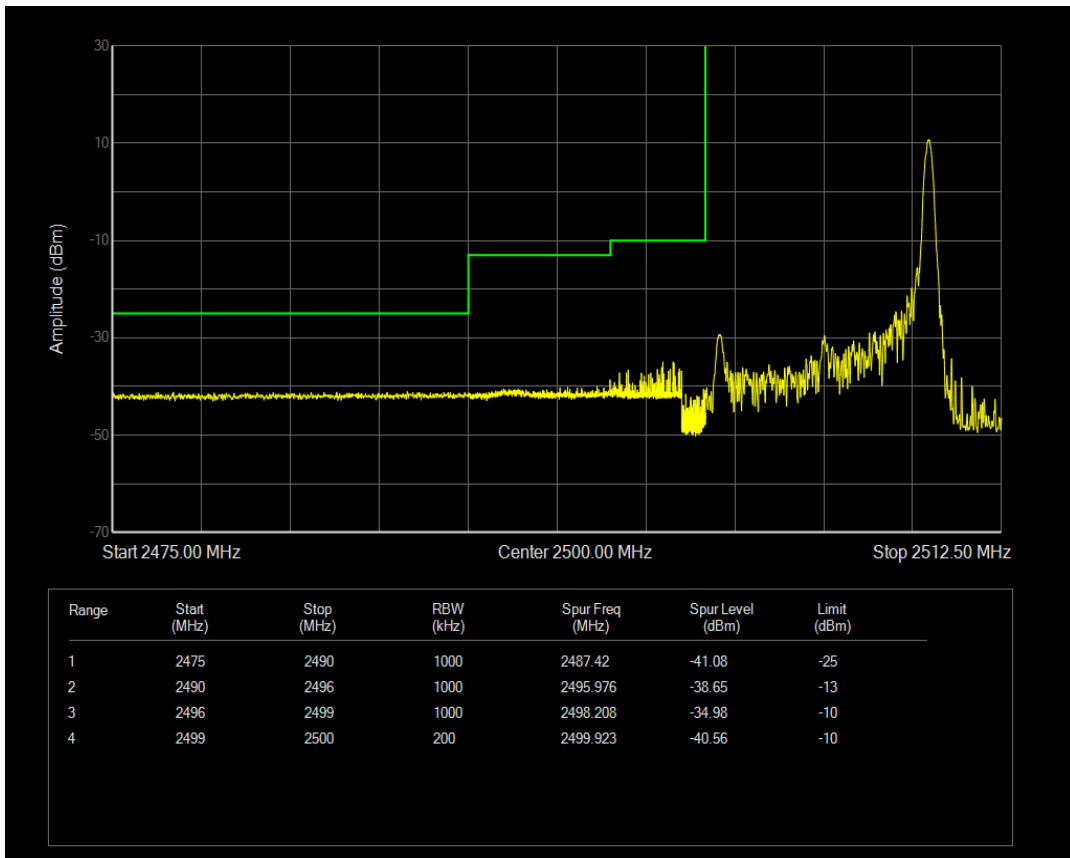

Band7 16QAM BW=10MHz Channel=20800 RB Size=1 Position=#Max