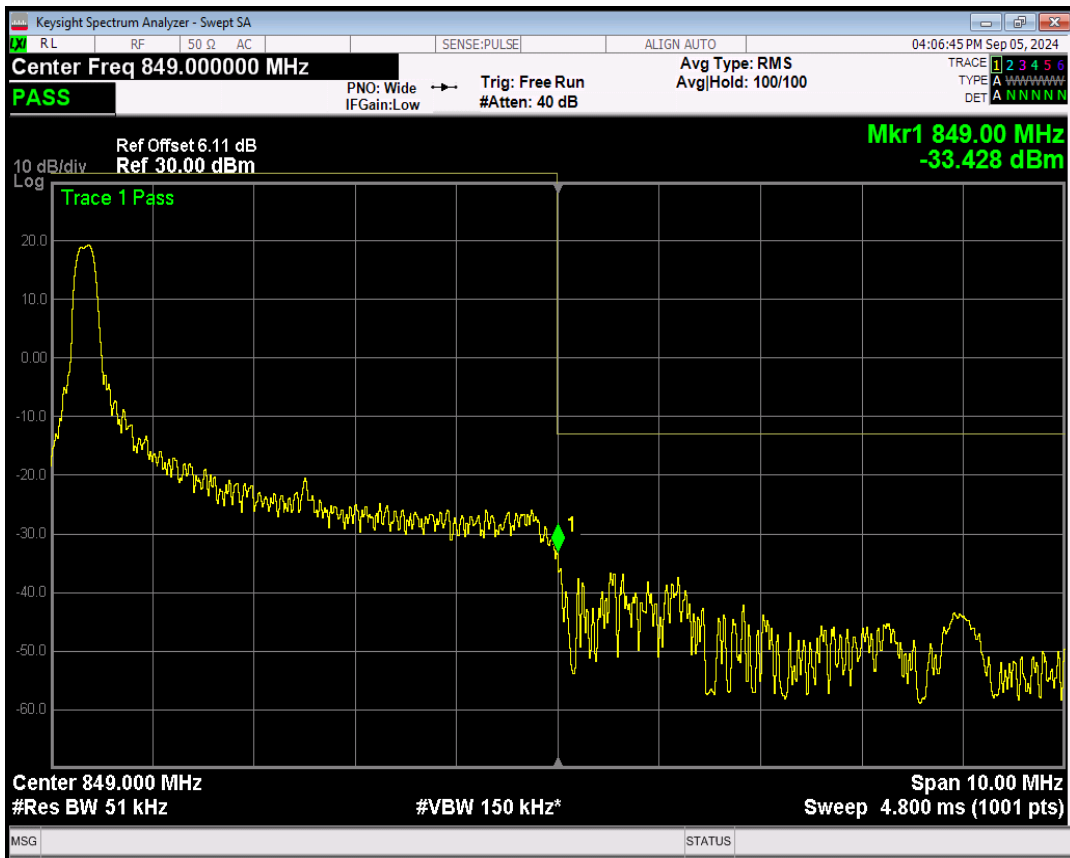

Band5 QPSK BW=5MHz Channel=20625 RB Size=1 Position=#0