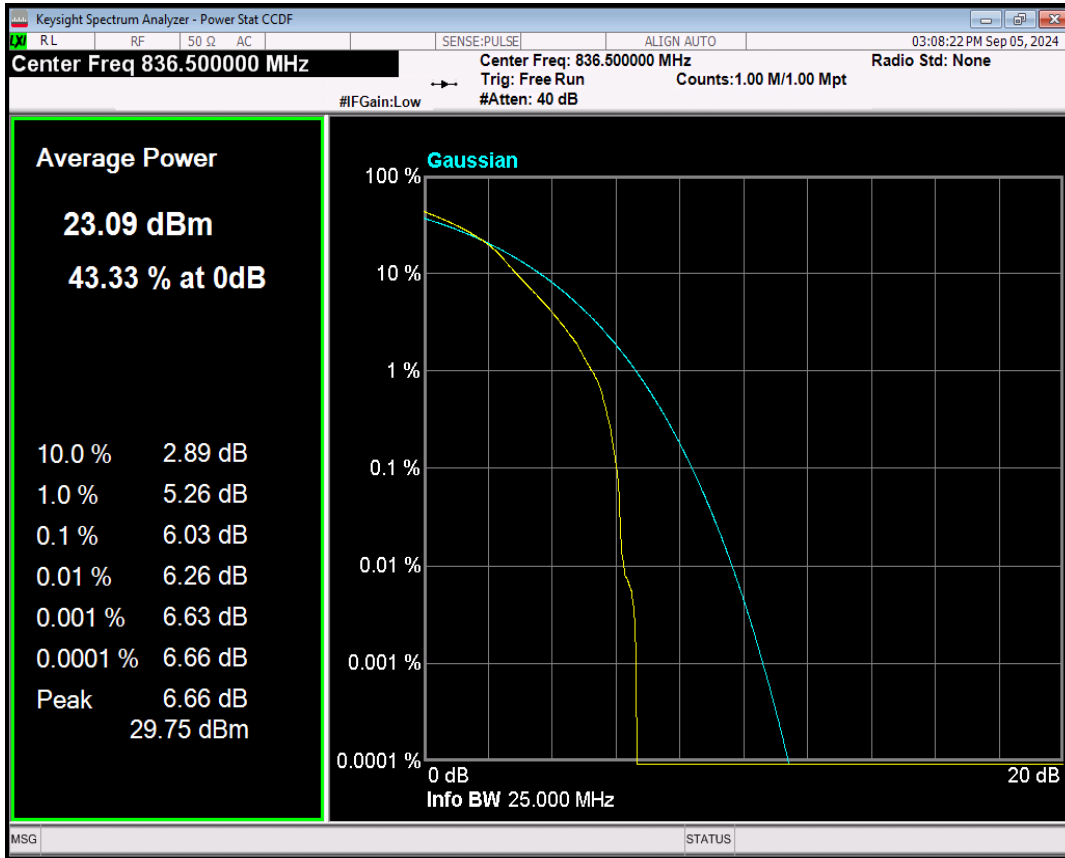

Band5 QPSK BW=5MHz Channel=20525 RB Size=1 Position=#0

Band5 16QAM BW=5MHz Channel=20525 RB Size=1 Position=#0

Band5 QPSK BW=10MHz Channel=20525 RB Size=1 Position=#0

Band5 16QAM BW=10MHz Channel=20525 RB Size=1 Position=#0