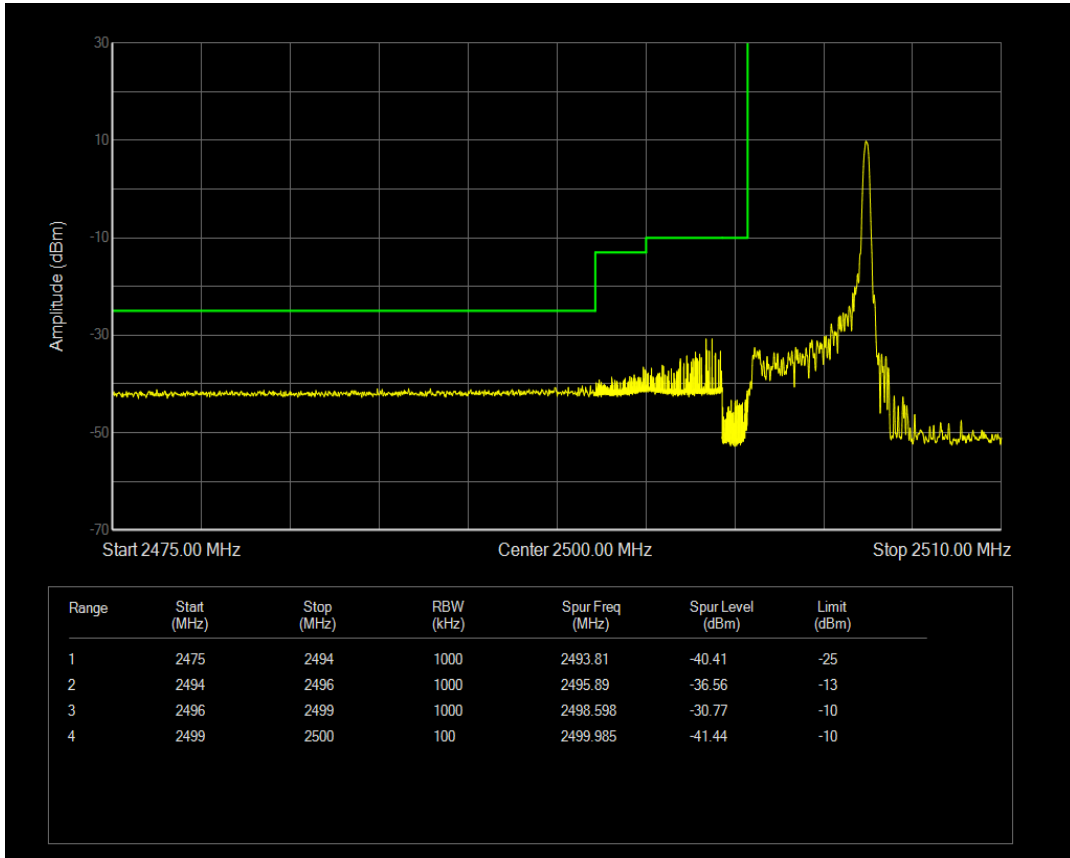

Band7 QPSK BW=5MHz Channel=20775 RB Size=1 Position=#Max