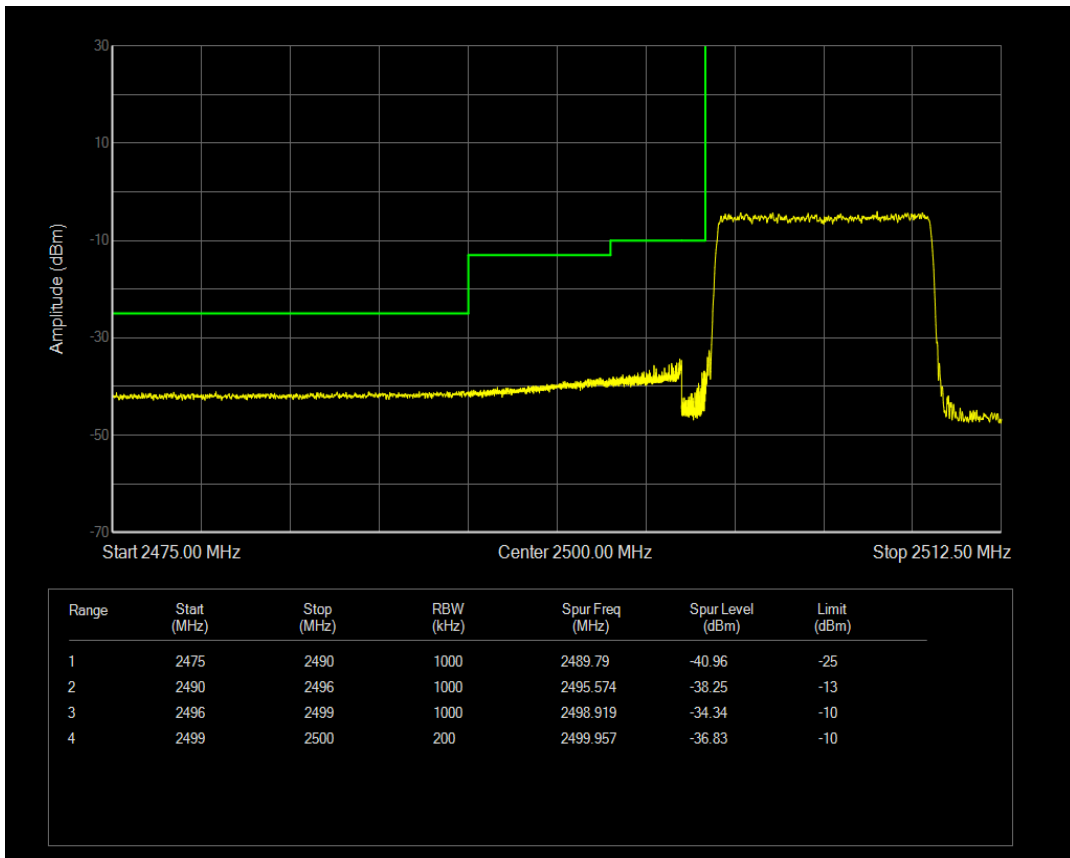

Band7 QPSK BW=5MHz Channel=21425 RB Size=25 Position=#0

Band7 16QAM BW=5MHz Channel=21425 RB Size=1 Position=#0

Band7 16QAM BW=5MHz Channel=21425 RB Size=1 Position=#Max

Band7 16QAM BW=5MHz Channel=21425 RB Size=25 Position=#0

Band7 QPSK BW=10MHz Channel=20800 RB Size=1 Position=#0

Band7 QPSK BW=10MHz Channel=20800 RB Size=1 Position=#Max

Band7 QPSK BW=10MHz Channel=20800 RB Size=50 Position=#0

Band7 16QAM BW=10MHz Channel=20800 RB Size=1 Position=#0