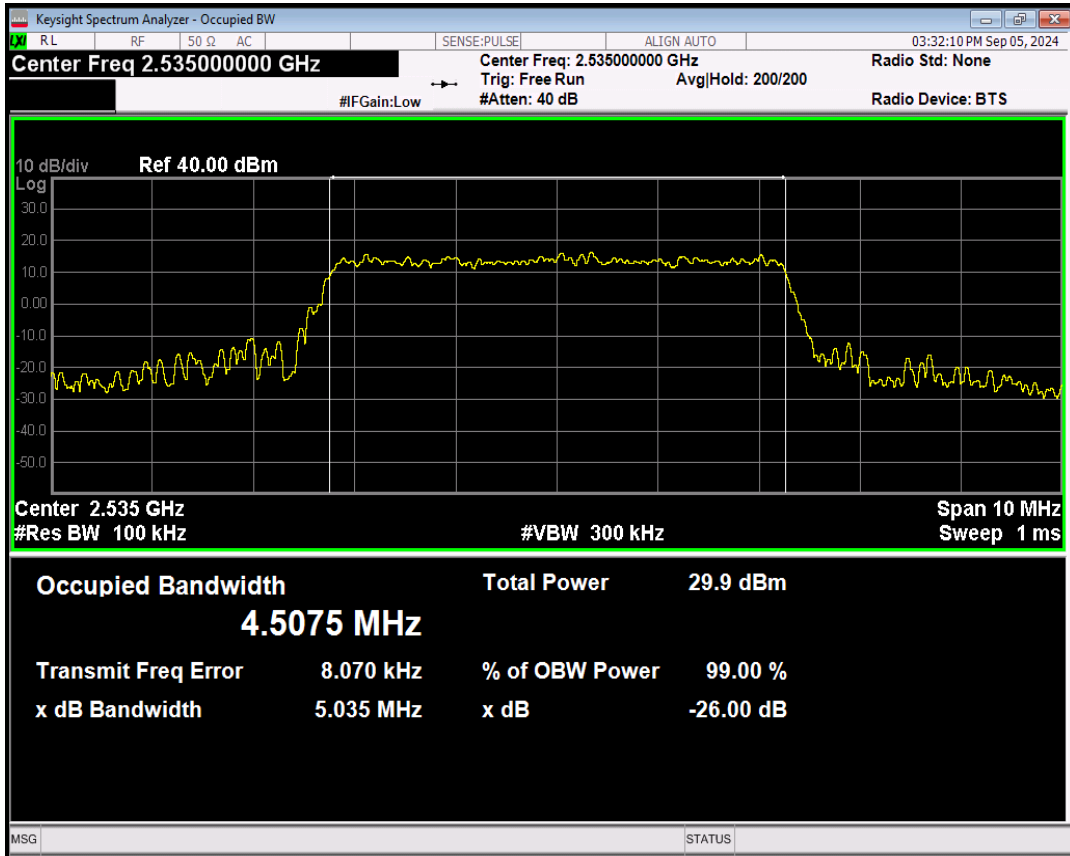

Band7 16QAM BW=5MHz Channel=21100 RB Size=25 Position=#0