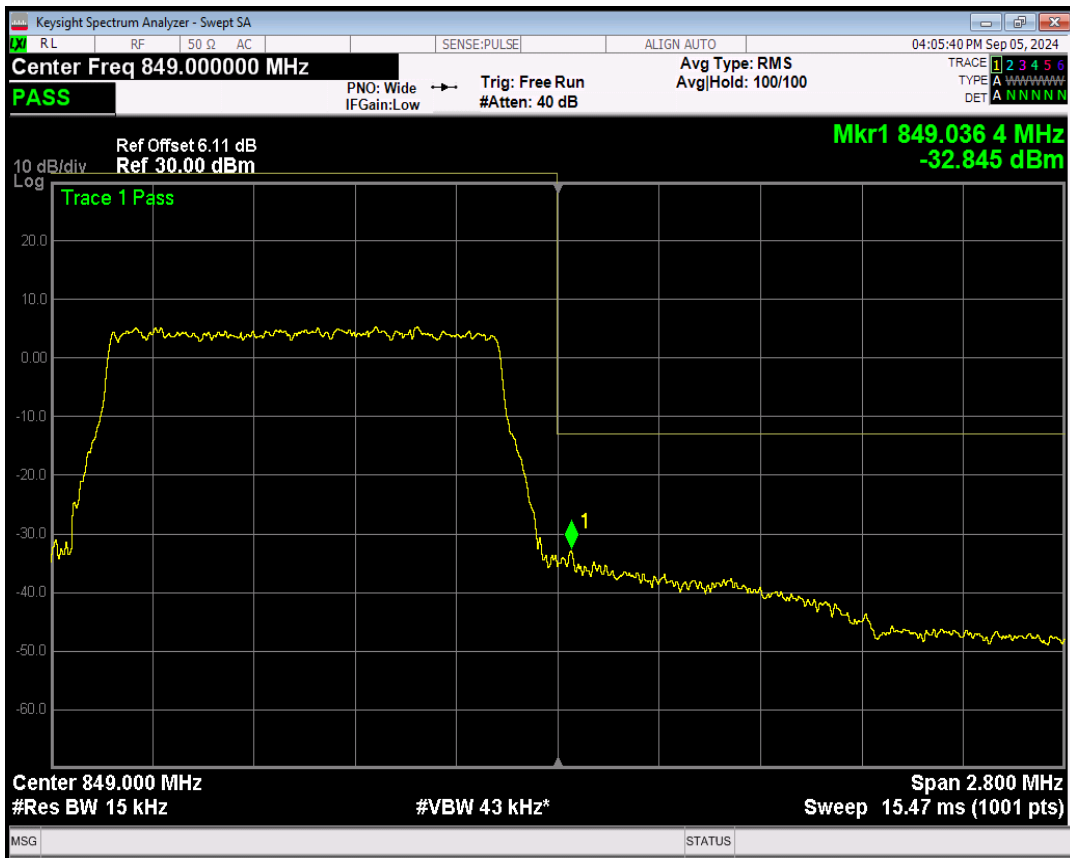

Band5 QPSK BW=1.4MHz Channel=20643 RB Size=6 Position=#0