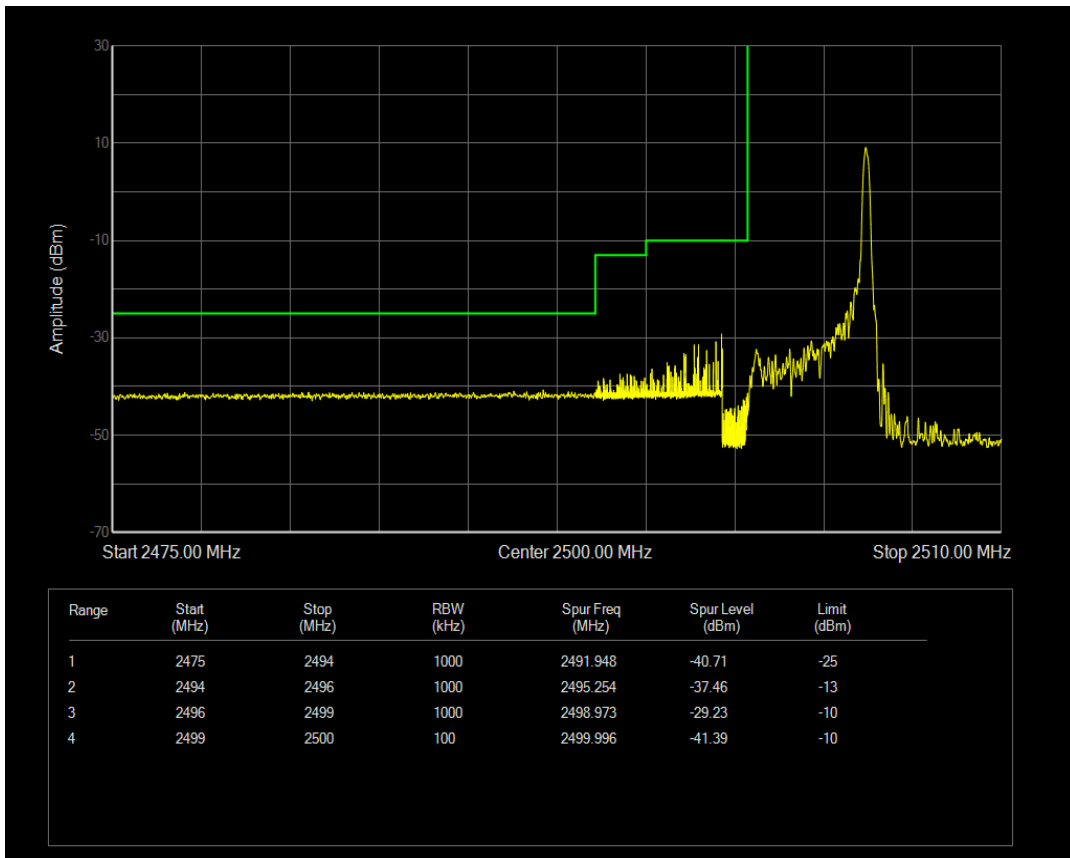

Band5 QPSK BW=10MHz Channel=20600 RB Size=50 Position=#0

Band5 16QAM BW=10MHz Channel=20600 RB Size=1 Position=#0

Band5 16QAM BW=10MHz Channel=20600 RB Size=1 Position=#Max

Band5 16QAM BW=10MHz Channel=20600 RB Size=50 Position=#0

Band7 QPSK BW=5MHz Channel=20775 RB Size=1 Position=#0

Band7 QPSK BW=5MHz Channel=20775 RB Size=1 Position=#Max

Band7 QPSK BW=5MHz Channel=20775 RB Size=25 Position=#0

Band7 16QAM BW=5MHz Channel=20775 RB Size=1 Position=#0

Band7 16QAM BW=5MHz Channel=20775 RB Size=1 Position=#Max

Band7 16QAM BW=5MHz Channel=20775 RB Size=25 Position=#0

Band7 QPSK BW=5MHz Channel=21425 RB Size=1 Position=#0

Band7 QPSK BW=5MHz Channel=21425 RB Size=1 Position=#Max