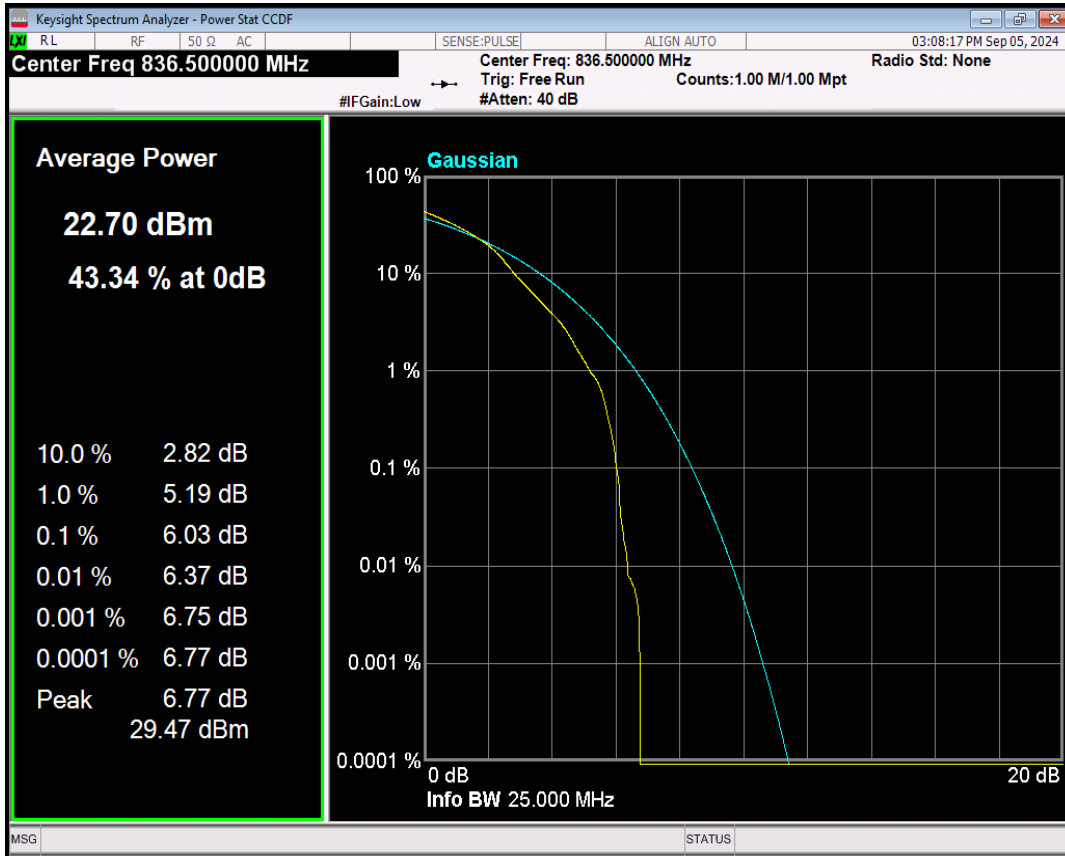

Band5 16QAM BW=5MHz Channel=20525 RB Size=1 Position=#0