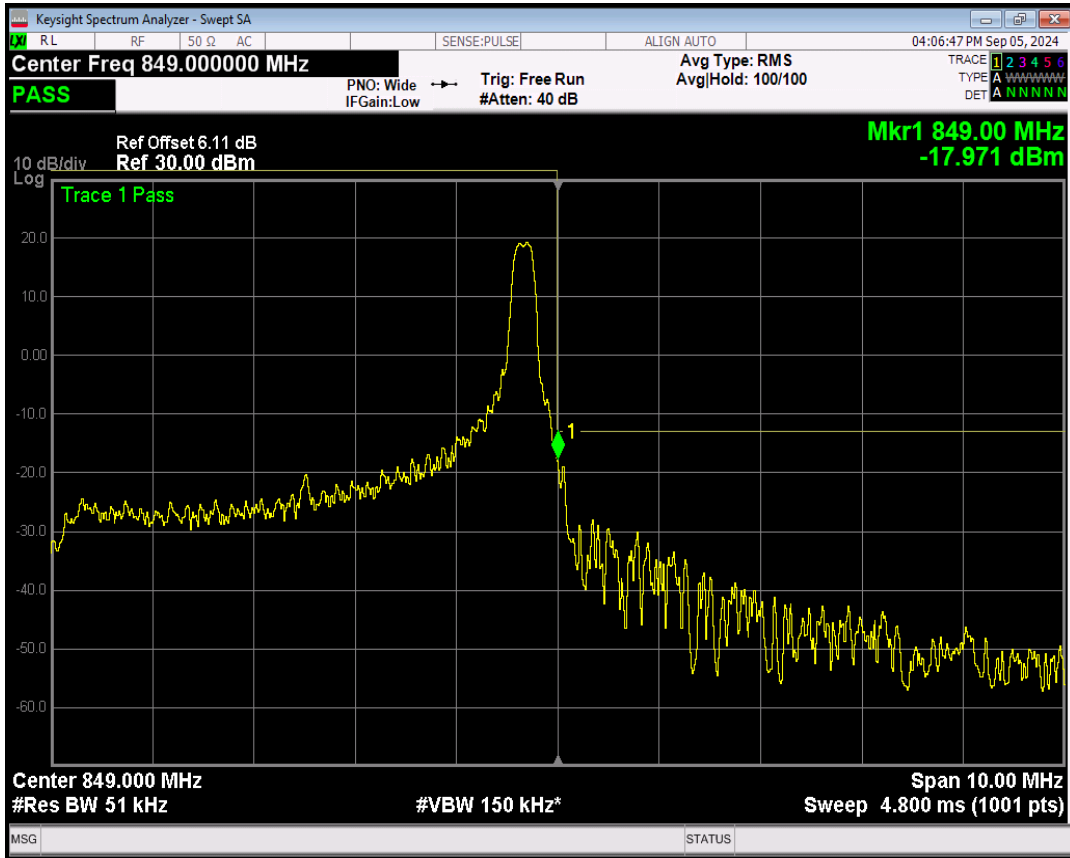

Band5 16QAM BW=5MHz Channel=20425 RB Size=1 Position=#Max

Band5 16QAM BW=5MHz Channel=20425 RB Size=25 Position=#0

Band5 QPSK BW=5MHz Channel=20625 RB Size=1 Position=#0

Band5 QPSK BW=5MHz Channel=20625 RB Size=1 Position=#Max