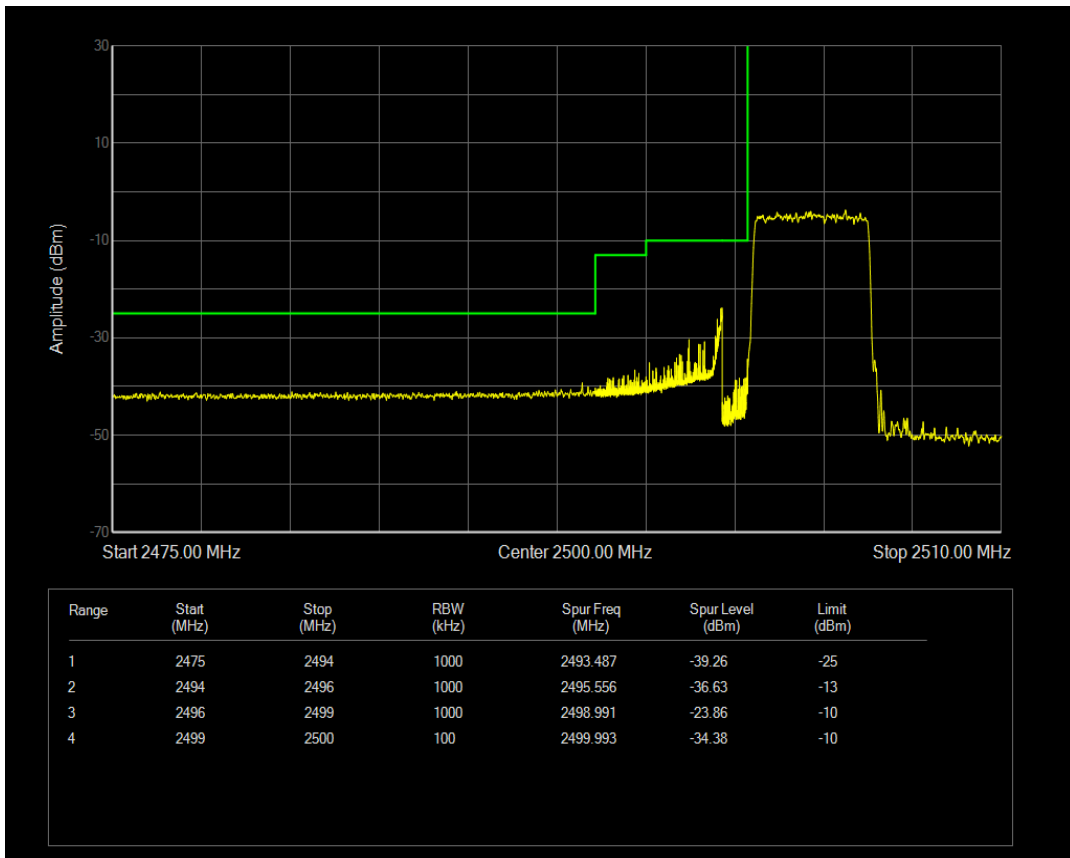

Band7 QPSK BW=5MHz Channel=20775 RB Size=25 Position=#0