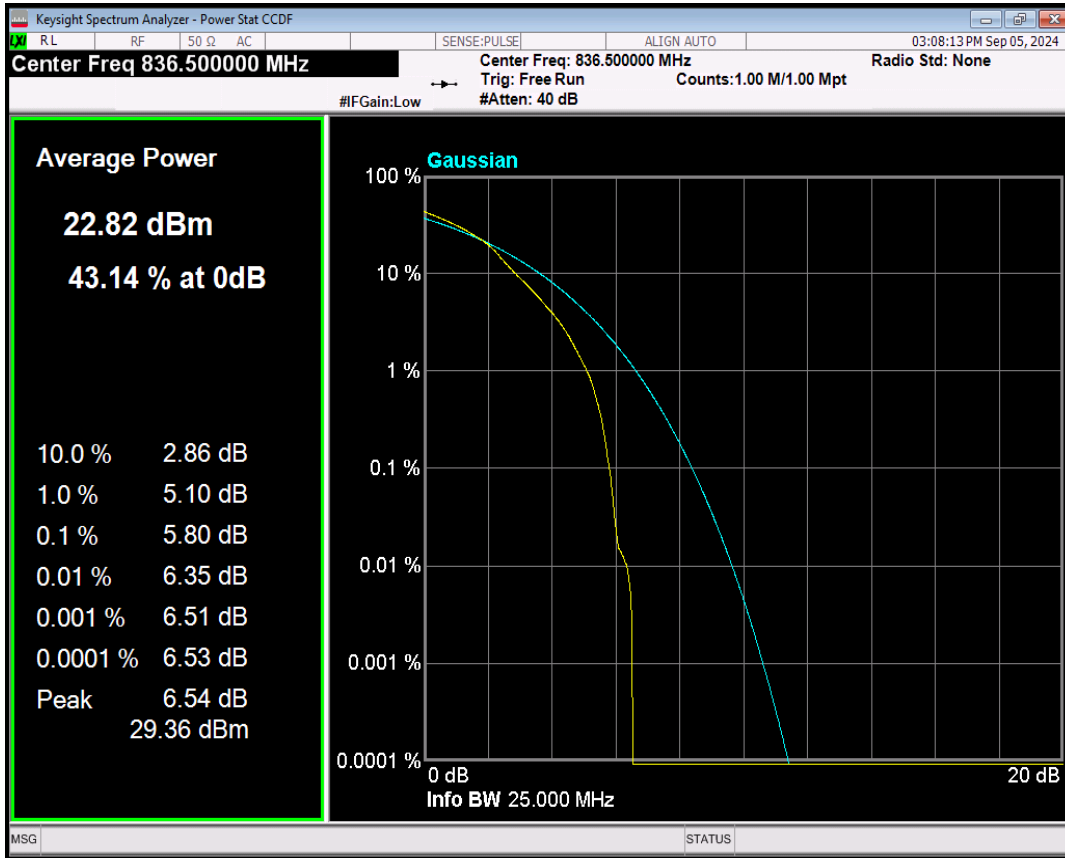

Band5 QPSK BW=1.4MHz Channel=20525 RB Size=1 Position=#0

Band5 16QAM BW=1.4MHz Channel=20525 RB Size=1 Position=#0

Band5 QPSK BW=3MHz Channel=20525 RB Size=1 Position=#0

Band5 16QAM BW=3MHz Channel=20525 RB Size=1 Position=#0