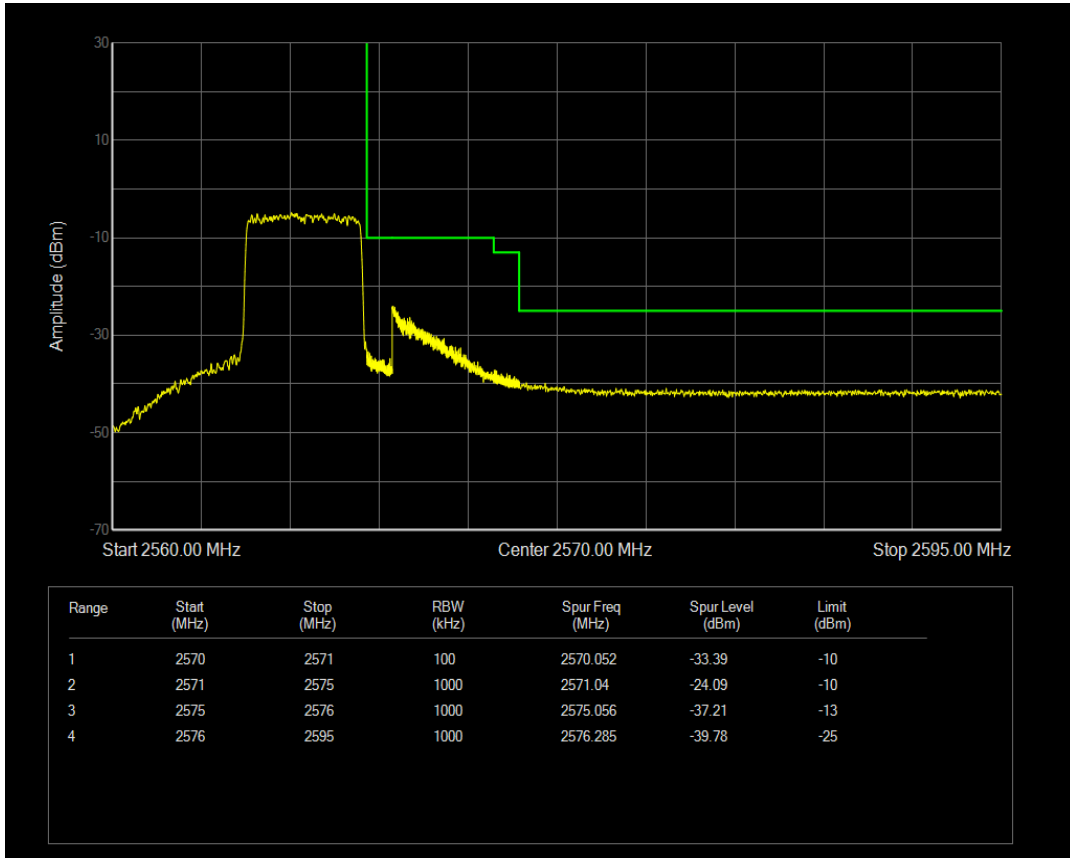

Band7 QPSK BW=5MHz Channel=21425 RB Size=25 Position=#0

Band7 16QAM BW=5MHz Channel=21425 RB Size=1 Position=#0

Band7 16QAM BW=5MHz Channel=21425 RB Size=1 Position=#Max

Band7 16QAM BW=5MHz Channel=21425 RB Size=25 Position=#0

Band7 QPSK BW=10MHz Channel=20800 RB Size=1 Position=#0

Band7 QPSK BW=10MHz Channel=20800 RB Size=1 Position=#Max

Band7 QPSK BW=10MHz Channel=20800 RB Size=50 Position=#0

Band7 16QAM BW=10MHz Channel=20800 RB Size=1 Position=#0