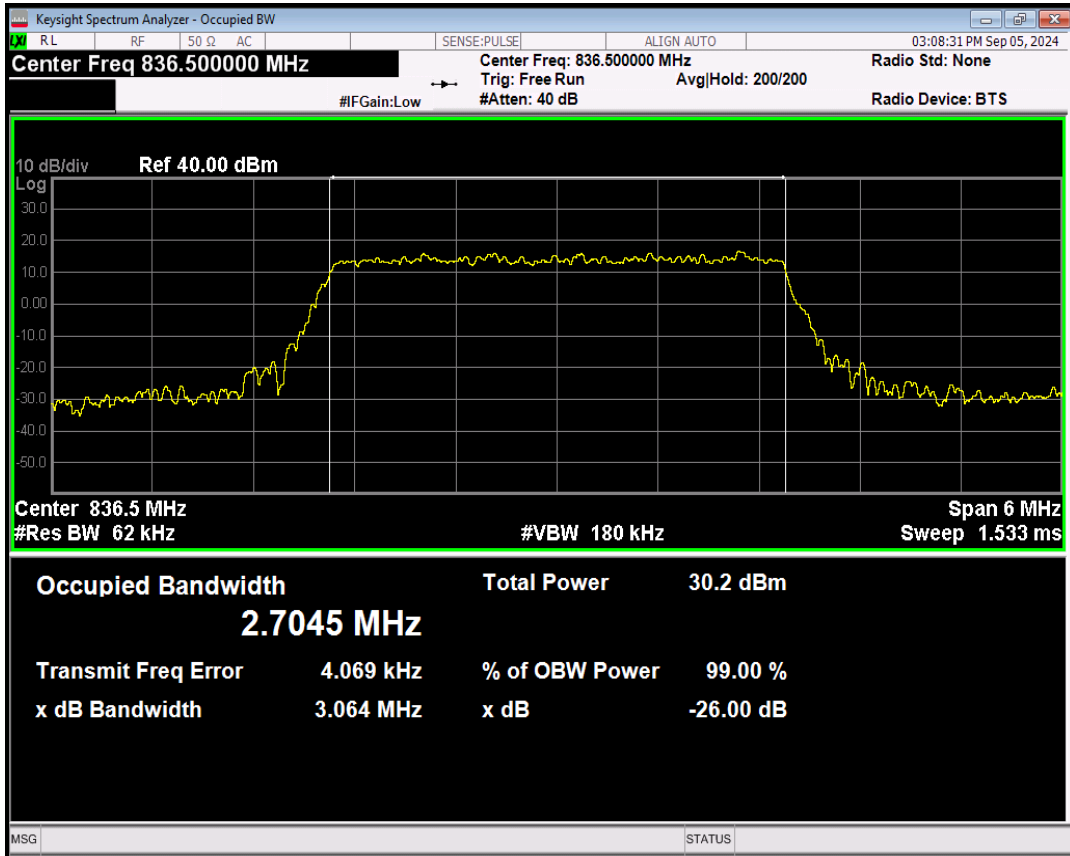

Band5 16QAM BW=3MHz Channel=20525 RB Size=15 Position=#0