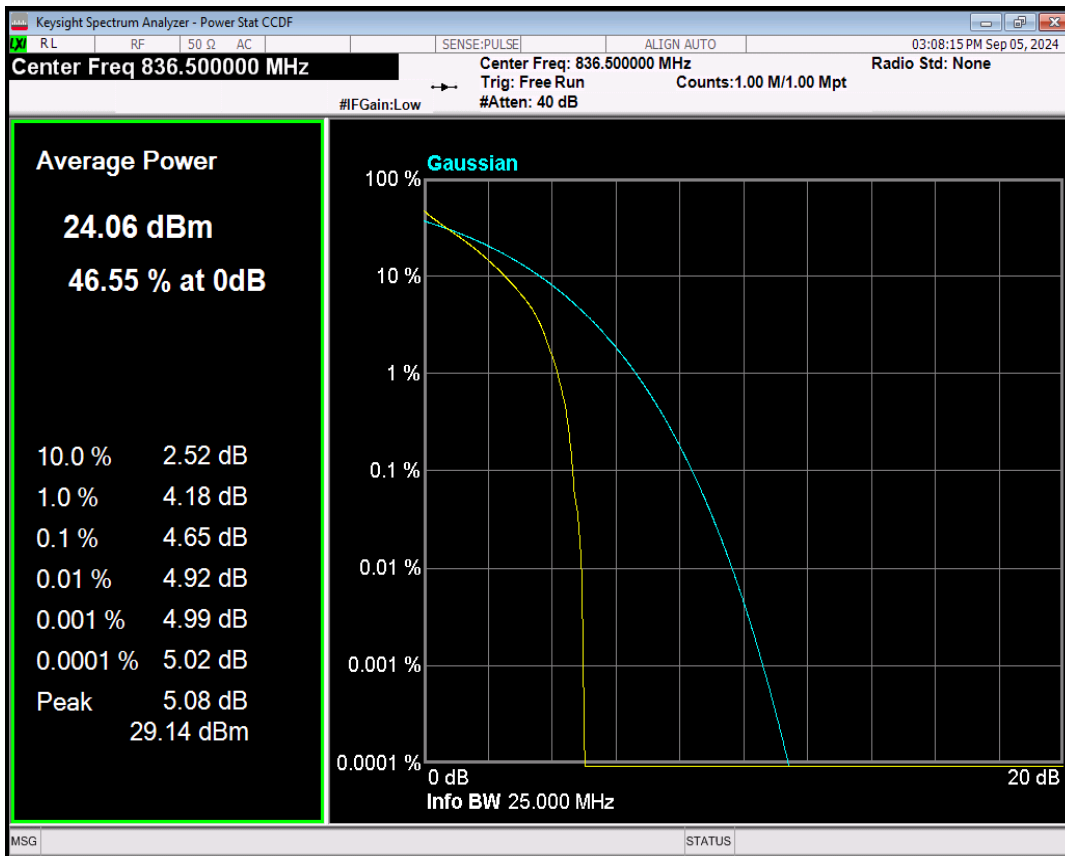

Band5 QPSK BW=5MHz Channel=20525 RB Size=1 Position=#0