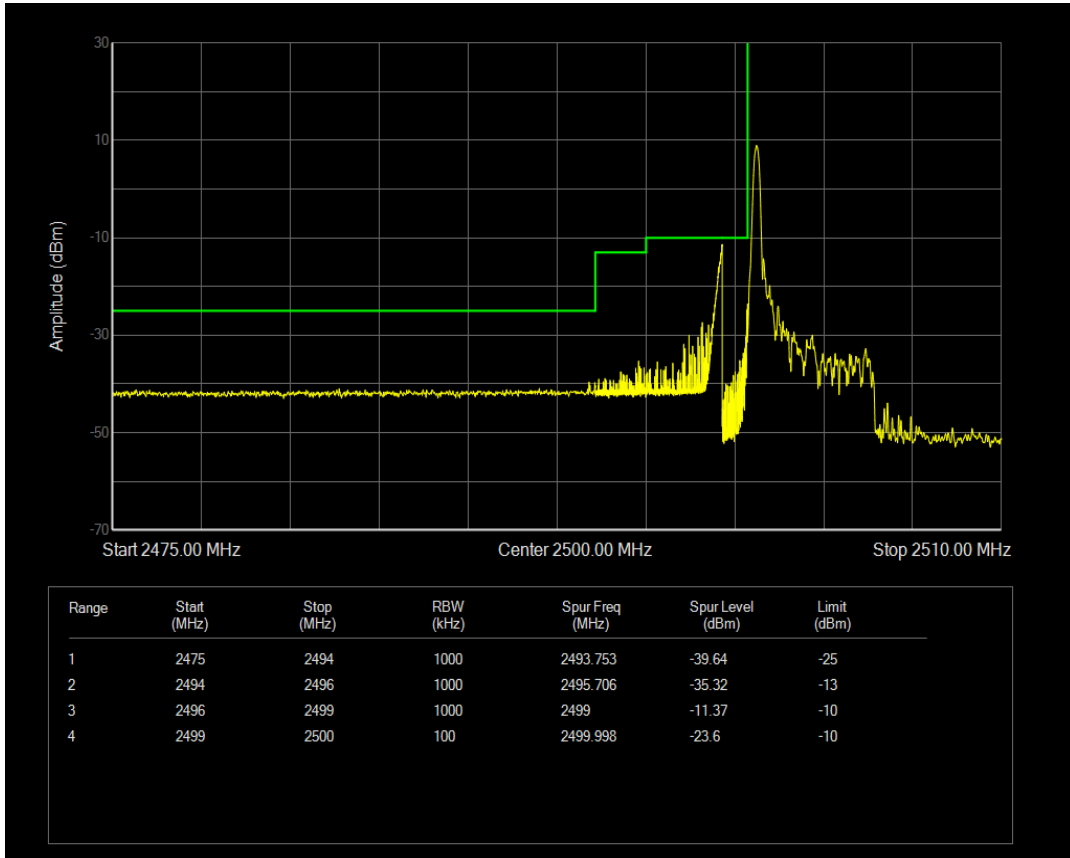

Band5 QPSK BW=10MHz Channel=20600 RB Size=50 Position=#0

Band5 16QAM BW=10MHz Channel=20600 RB Size=1 Position=#0

Band5 16QAM BW=10MHz Channel=20600 RB Size=1 Position=#Max

Band5 16QAM BW=10MHz Channel=20600 RB Size=50 Position=#0

Band7 QPSK BW=5MHz Channel=20775 RB Size=1 Position=#0

Band7 QPSK BW=5MHz Channel=20775 RB Size=1 Position=#Max

Band7 QPSK BW=5MHz Channel=20775 RB Size=25 Position=#0

Band7 16QAM BW=5MHz Channel=20775 RB Size=1 Position=#0

Band7 16QAM BW=5MHz Channel=20775 RB Size=1 Position=#Max

Band7 16QAM BW=5MHz Channel=20775 RB Size=25 Position=#0

Band7 QPSK BW=5MHz Channel=21425 RB Size=1 Position=#0

Band7 QPSK BW=5MHz Channel=21425 RB Size=1 Position=#Max