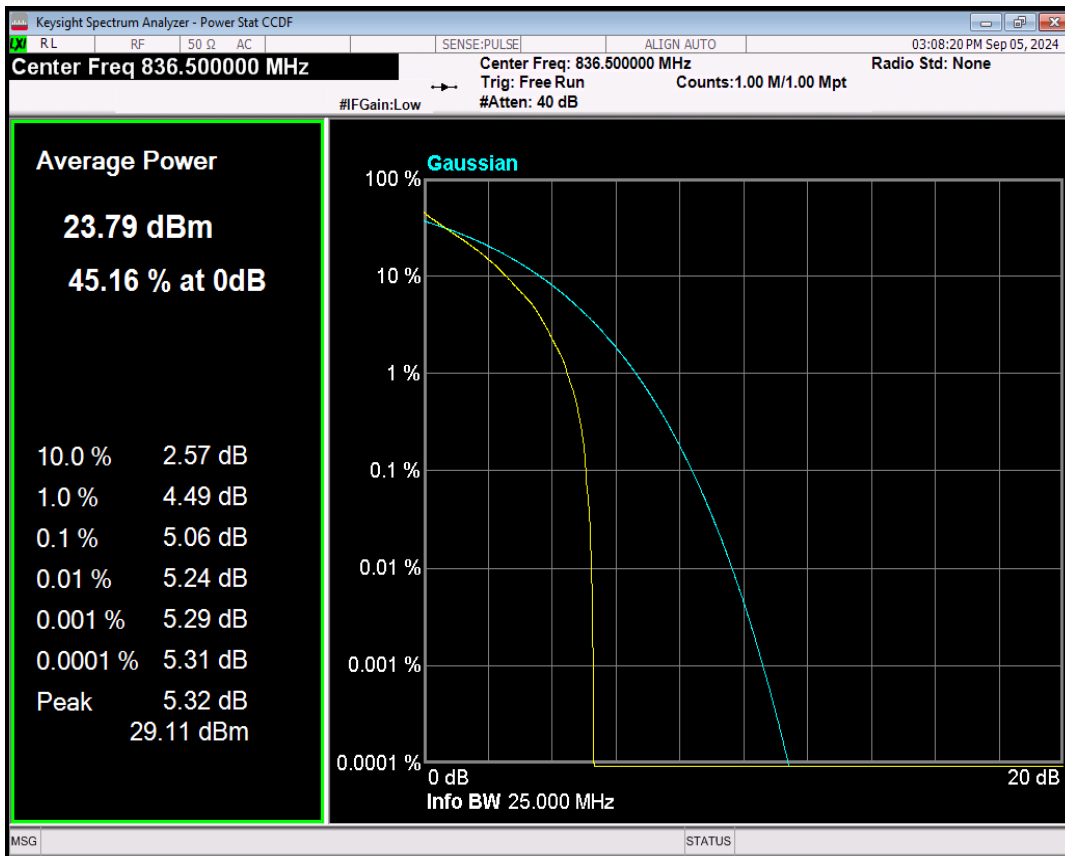

Band5 QPSK BW=10MHz Channel=20525 RB Size=1 Position=#0