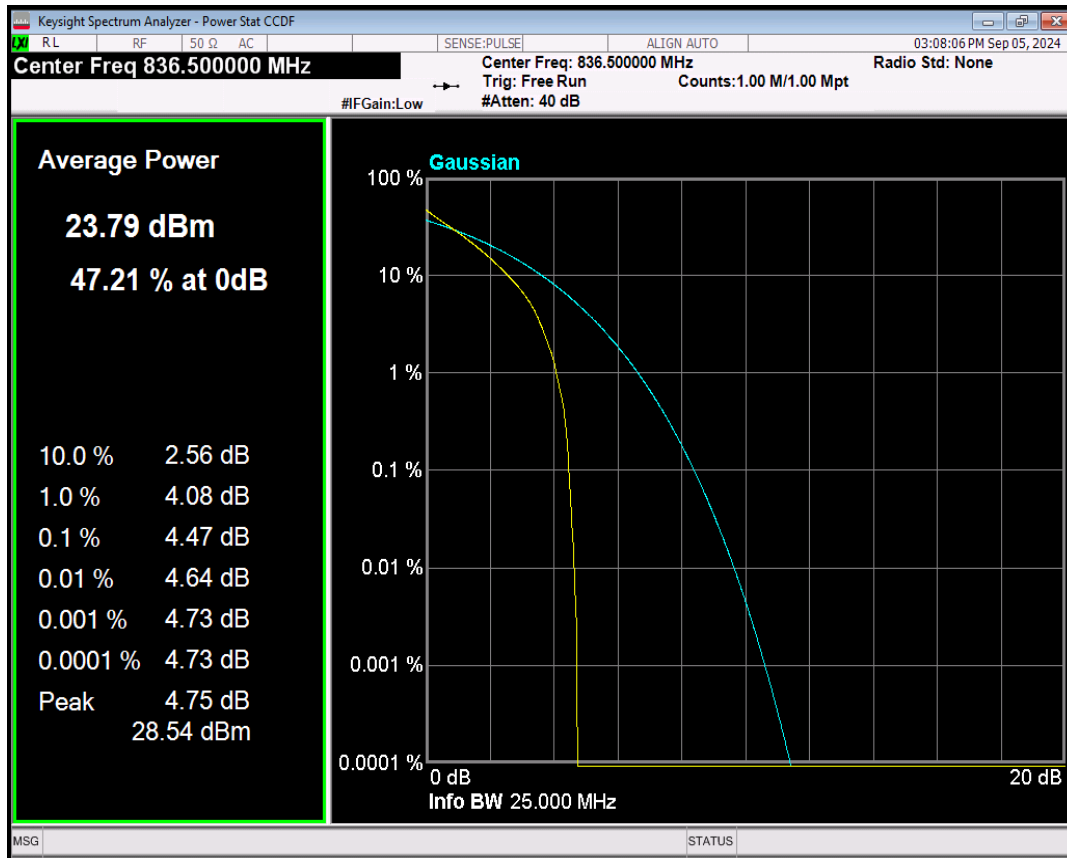

Band5	3	20525	1	#0	QPSK	4.56	13	PASS
Band5	3	20525	1	#0	16QAM	5.80	13	PASS
Band5	5	20525	1	#0	QPSK	4.65	13	PASS
Band5	5	20525	1	#0	16QAM	6.03	13	PASS
Band5	10	20525	1	#0	QPSK	5.06	13	PASS
Band5	10	20525	1	#0	16QAM	6.03	13	PASS
Band7	5	21100	1	#0	QPSK	3.52	13	PASS
Band7	5	21100	1	#0	16QAM	4.43	13	PASS
Band7	10	21100	1	#0	QPSK	3.33	13	PASS
Band7	10	21100	1	#0	16QAM	4.23	13	PASS
Band7	15	21100	1	#0	QPSK	3.36	13	PASS
Band7	15	21100	1	#0	16QAM	3.85	13	PASS
Band7	20	21100	1	#0	QPSK	3.20	13	PASS
Band7	20	21100	1	#0	16QAM	4.15	13	PASS

Band5 QPSK BW=1.4MHz Channel=20525 RB Size=1 Position=#0