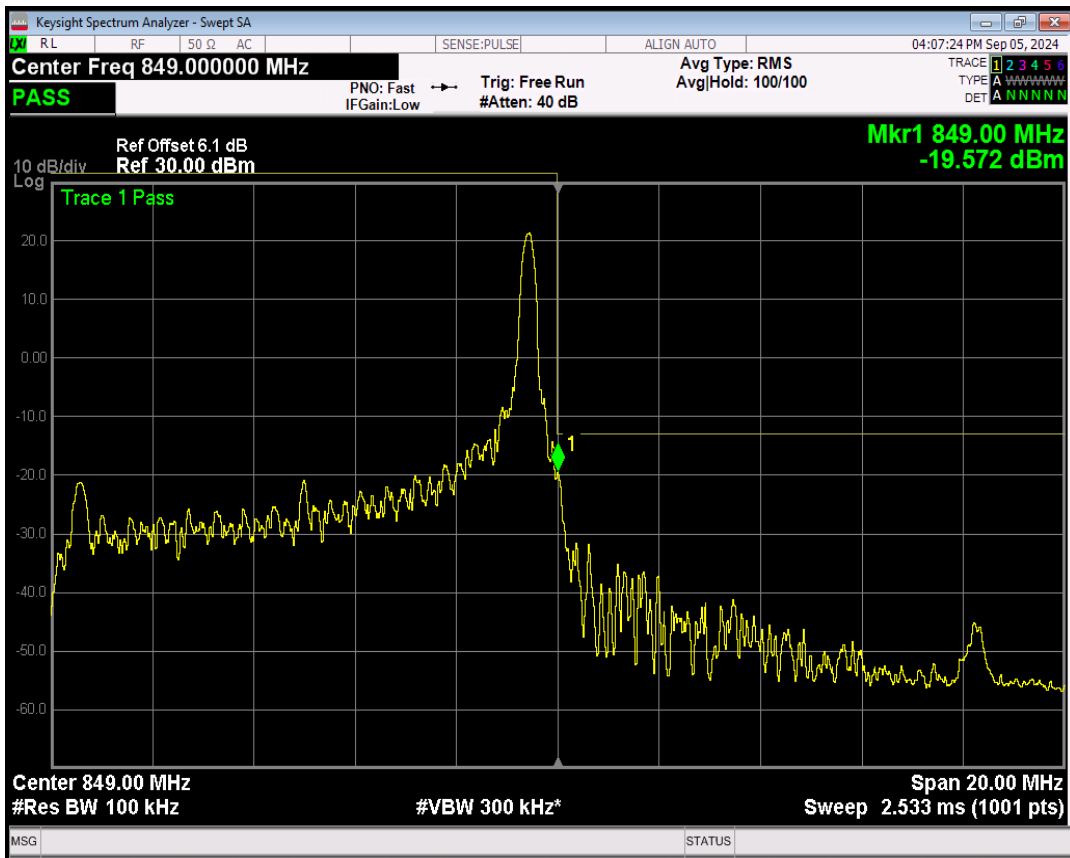

Band5 16QAM BW=10MHz Channel=20600 RB Size=1 Position=#Max