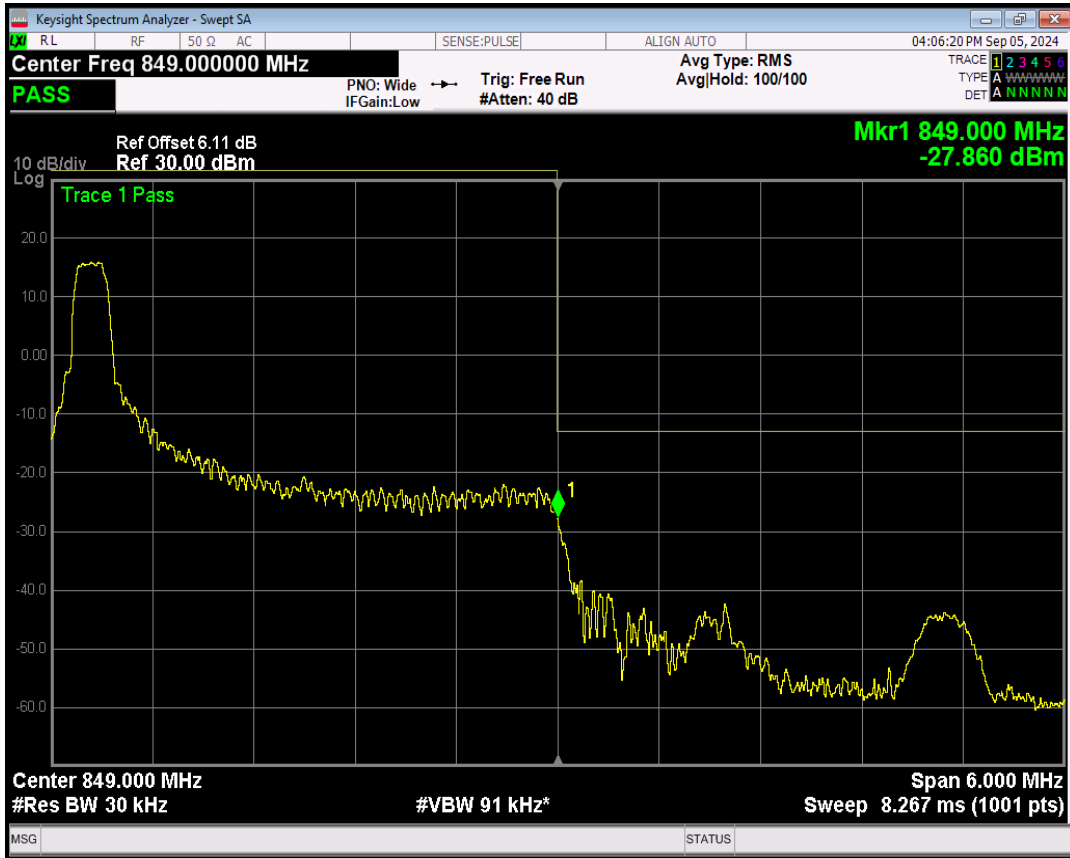

Band5 16QAM BW=3MHz Channel=20635 RB Size=1 Position=#0