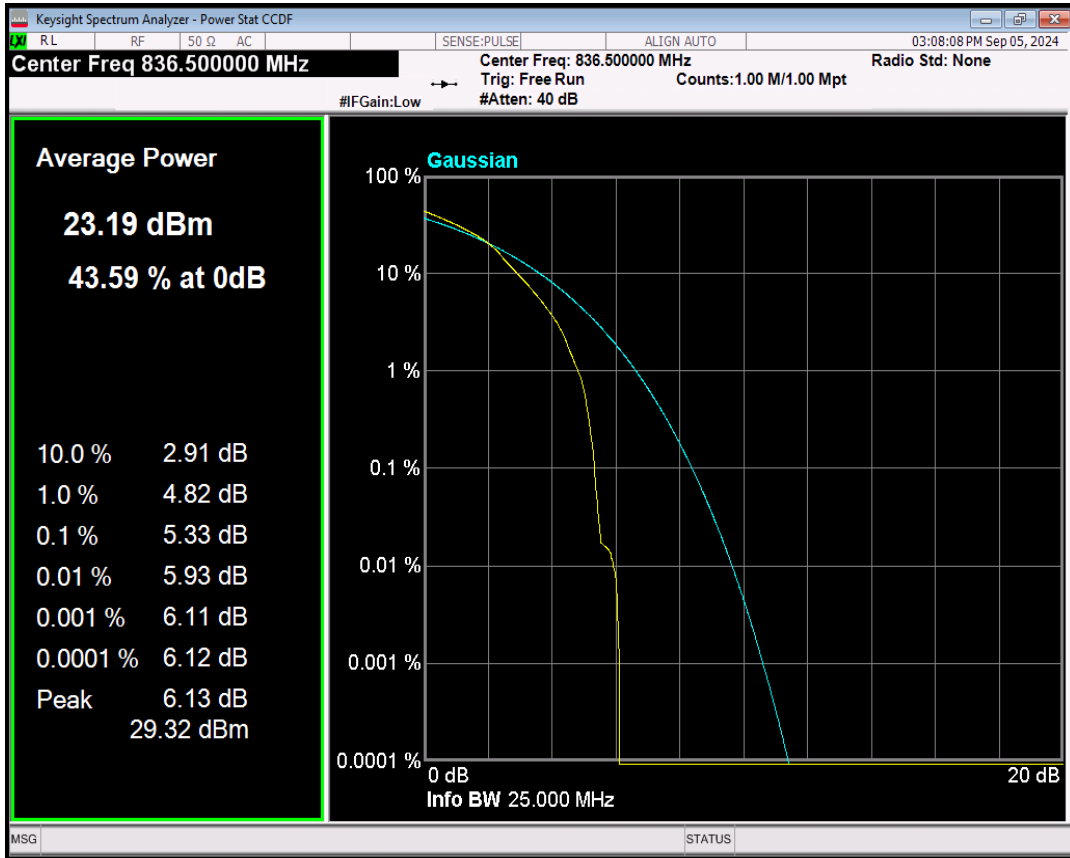

Band5 16QAM BW=1.4MHz Channel=20525 RB Size=1 Position=#0