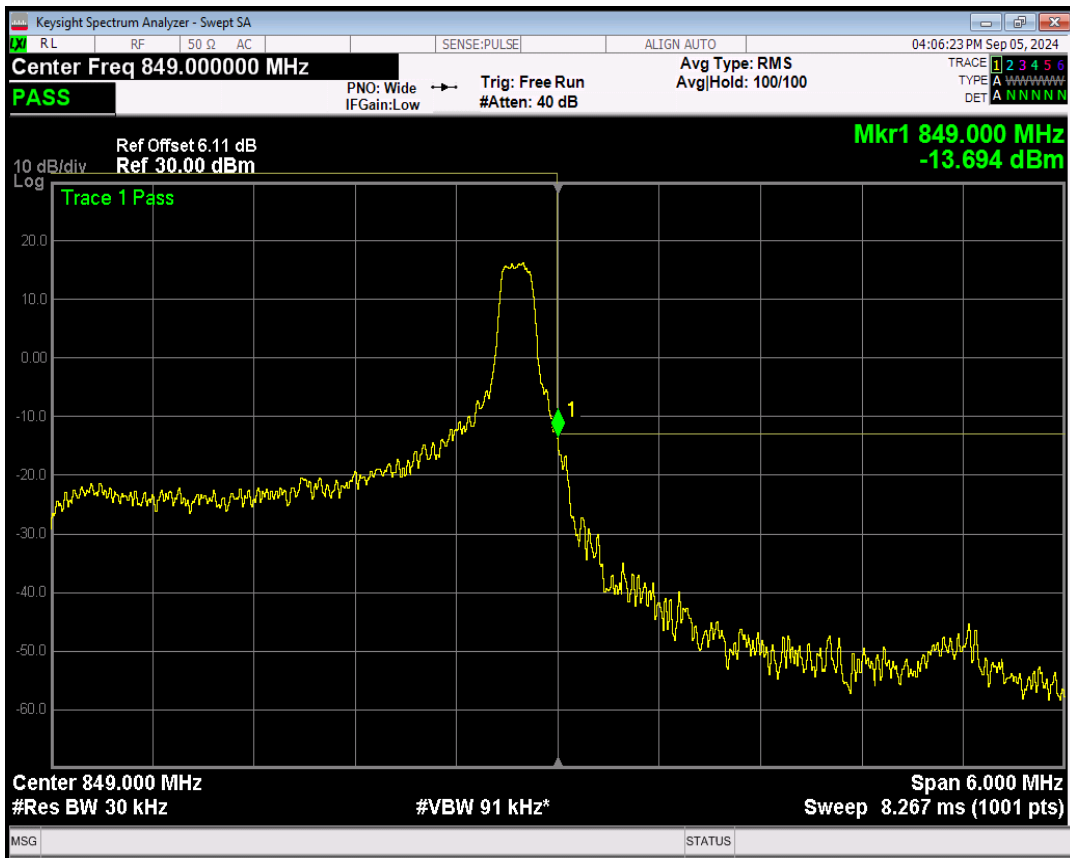

Band5 16QAM BW=3MHz Channel=20635 RB Size=1 Position=#Max