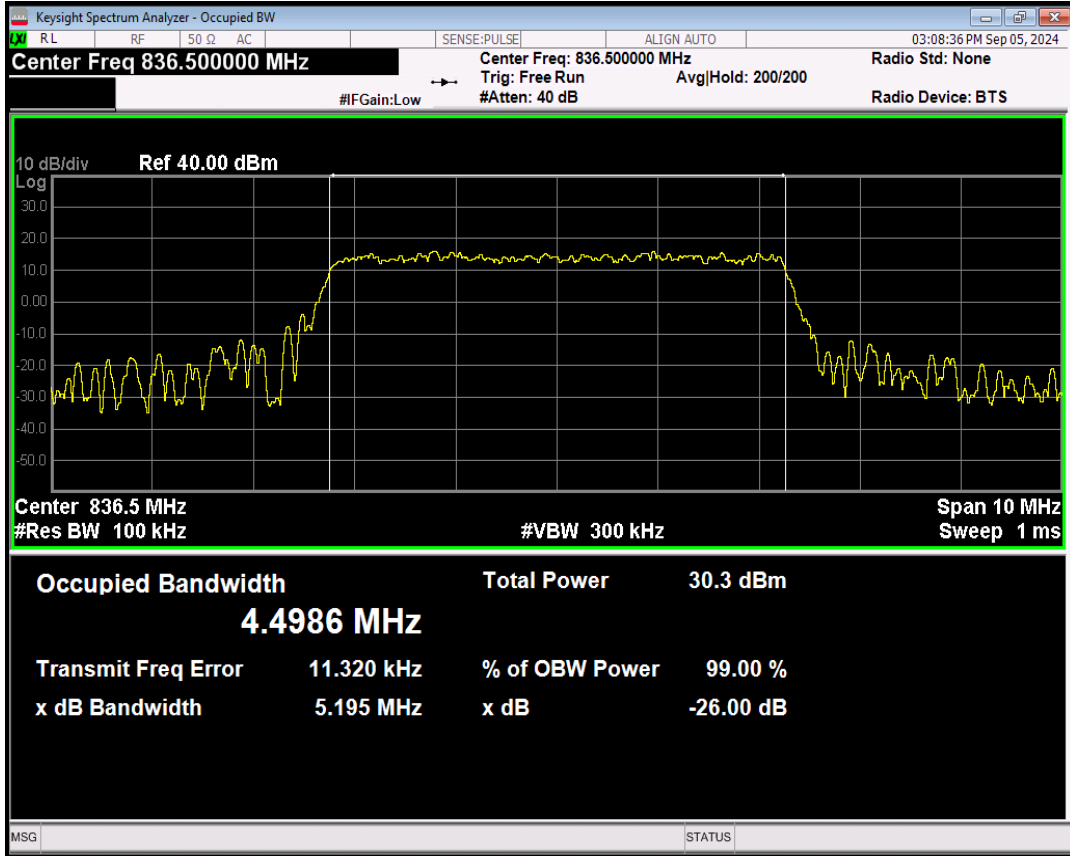

Band5 16QAM BW=5MHz Channel=20525 RB Size=25 Position=#0