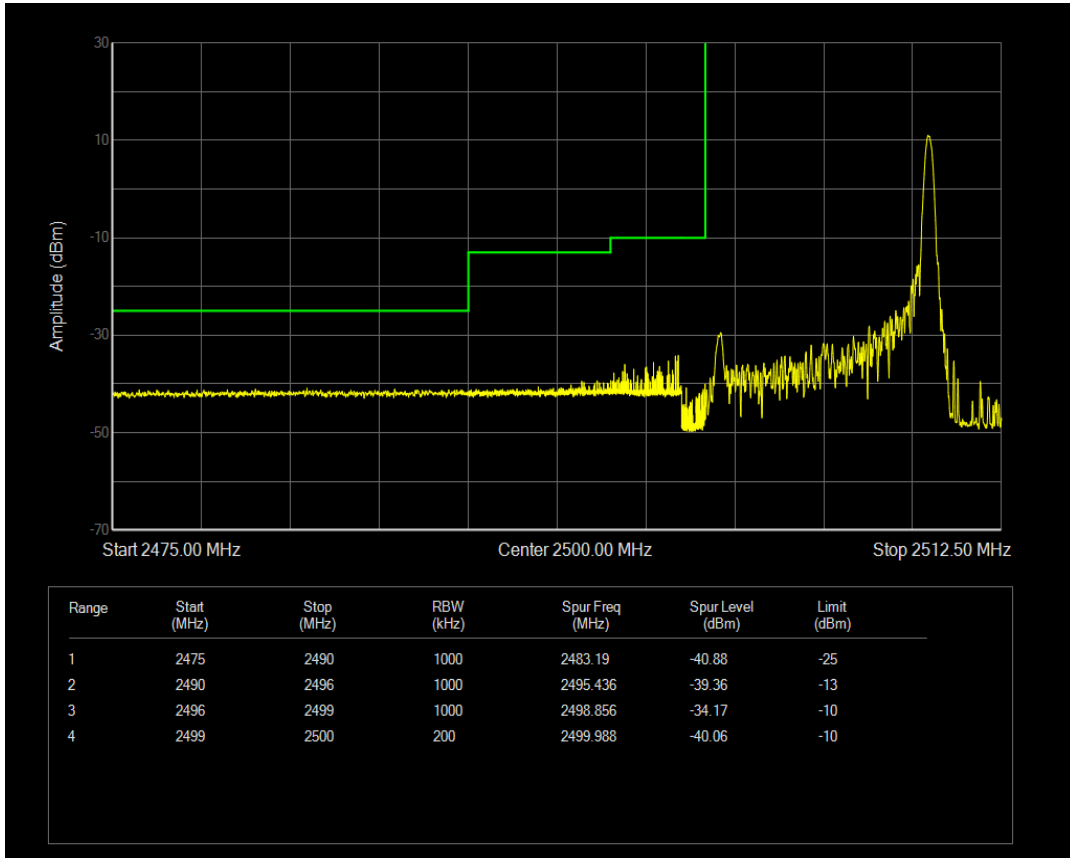

Band7 QPSK BW=5MHz Channel=21425 RB Size=25 Position=#0

Band7 16QAM BW=5MHz Channel=21425 RB Size=1 Position=#0

Band7 16QAM BW=5MHz Channel=21425 RB Size=1 Position=#Max

Band7 16QAM BW=5MHz Channel=21425 RB Size=25 Position=#0

Band7 QPSK BW=10MHz Channel=20800 RB Size=1 Position=#0

Band7 QPSK BW=10MHz Channel=20800 RB Size=1 Position=#Max

Band7 QPSK BW=10MHz Channel=20800 RB Size=50 Position=#0

Band7 16QAM BW=10MHz Channel=20800 RB Size=1 Position=#0