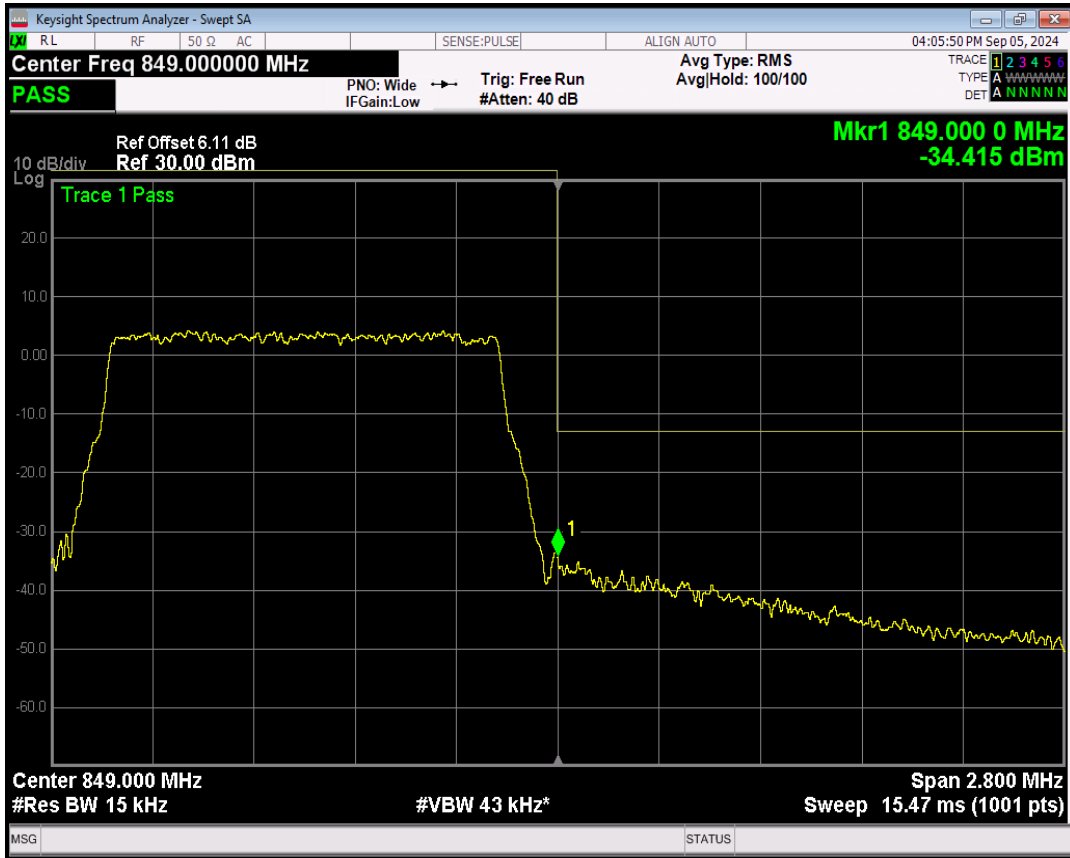

Band5 QPSK BW=1.4MHz Channel=20643 RB Size=6 Position=#0

Band5 16QAM BW=1.4MHz Channel=20643 RB Size=1 Position=#0

Band5 16QAM BW=1.4MHz Channel=20643 RB Size=1 Position=#Max

Band5 16QAM BW=1.4MHz Channel=20643 RB Size=6 Position=#0