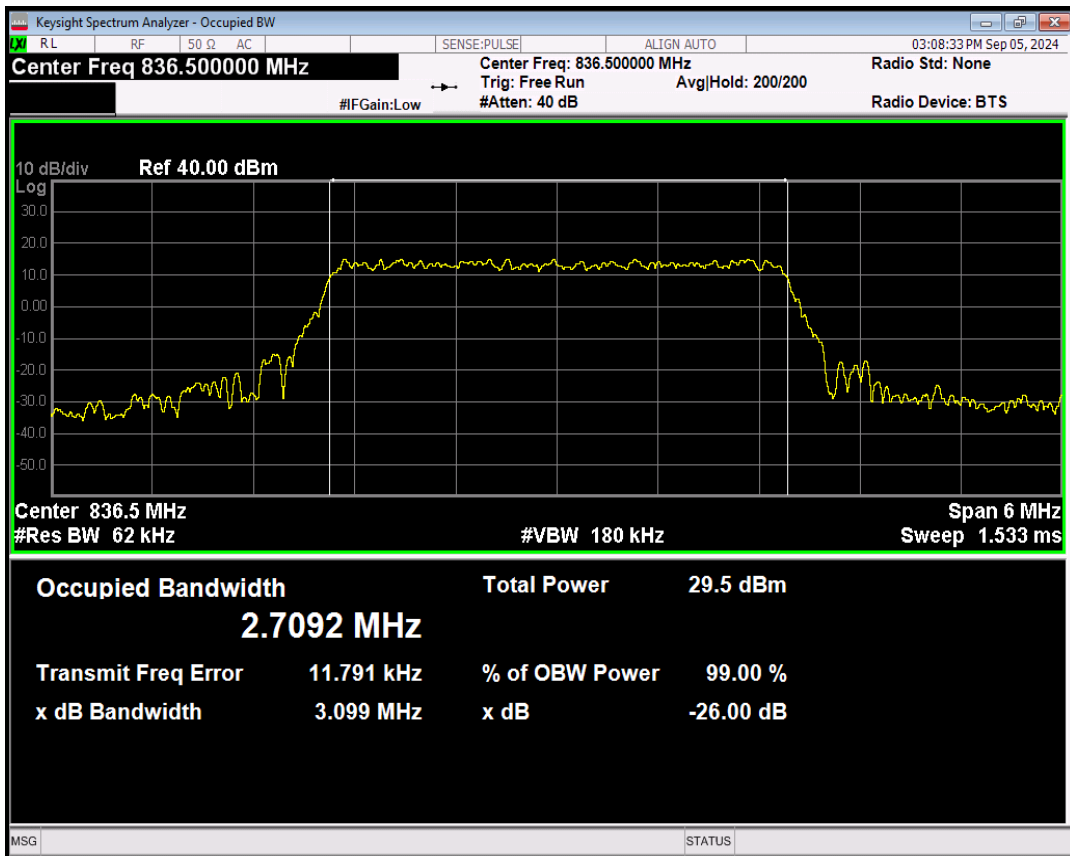

Band5 QPSK BW=1.4MHz Channel=20525 RB Size=6 Position=#0

Band5 16QAM BW=1.4MHz Channel=20525 RB Size=6 Position=#0

Band5 QPSK BW=3MHz Channel=20525 RB Size=15 Position=#0

Band5 16QAM BW=3MHz Channel=20525 RB Size=15 Position=#0