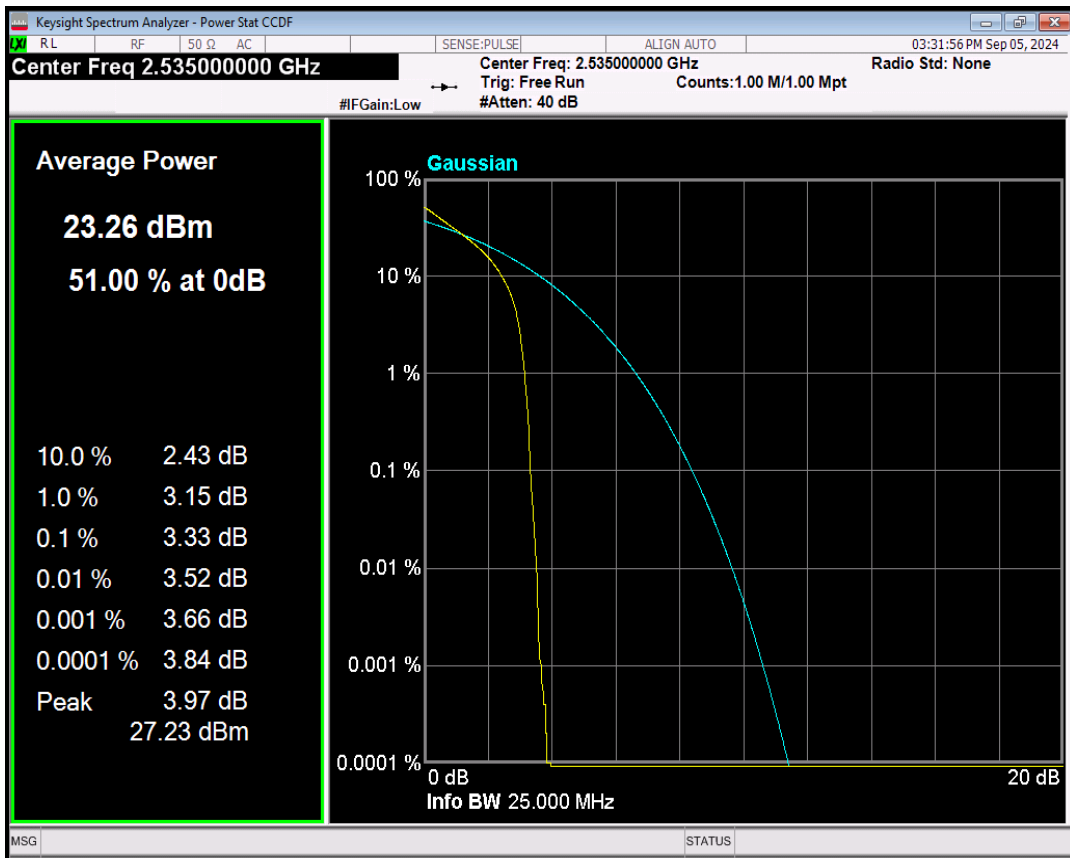

Band7 QPSK BW=10MHz Channel=21100 RB Size=1 Position=#0