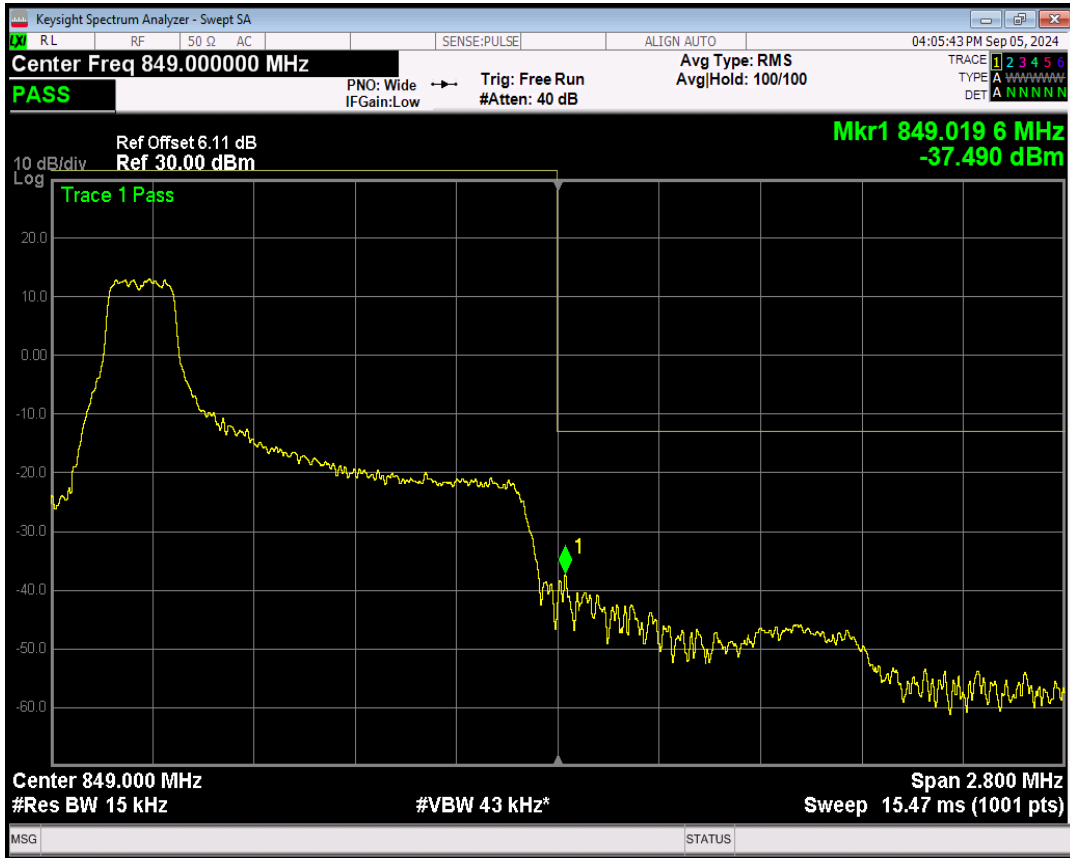

Band5 16QAM BW=1.4MHz Channel=20643 RB Size=1 Position=#0