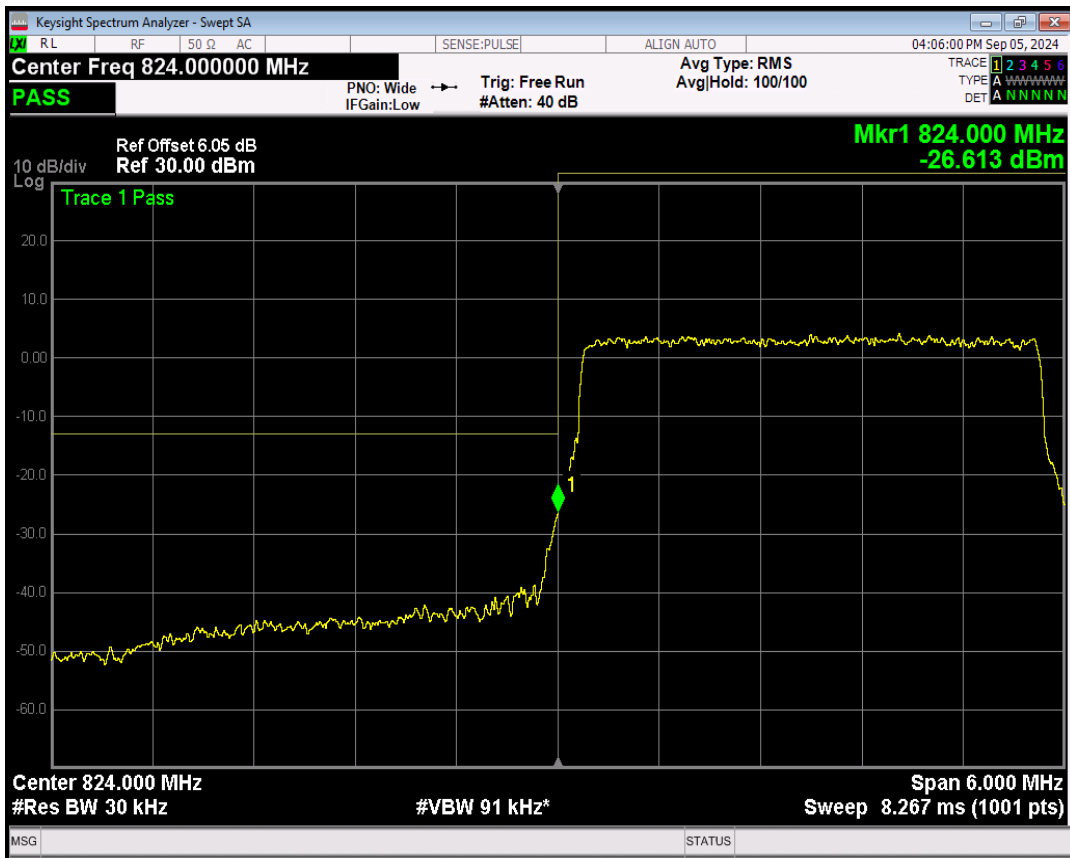

Band5 QPSK BW=3MHz Channel=20415 RB Size=15 Position=#0