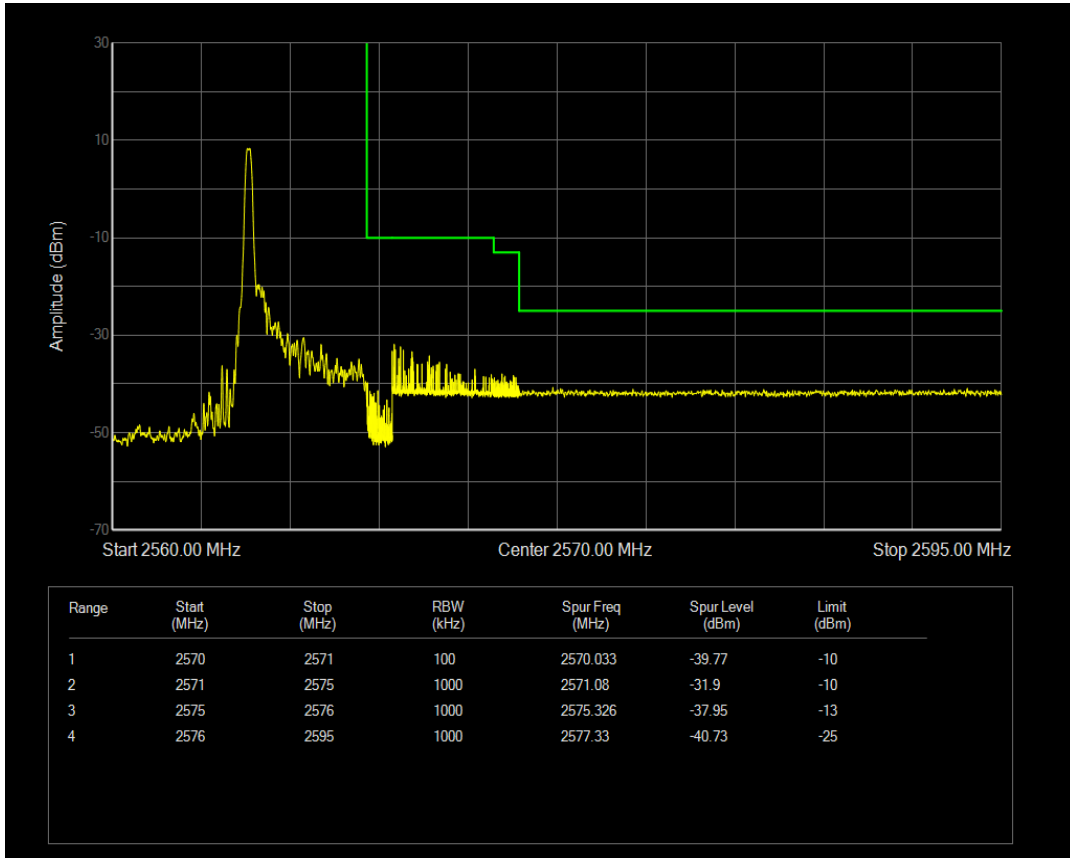

Band7 16QAM BW=5MHz Channel=21425 RB Size=1 Position=#0