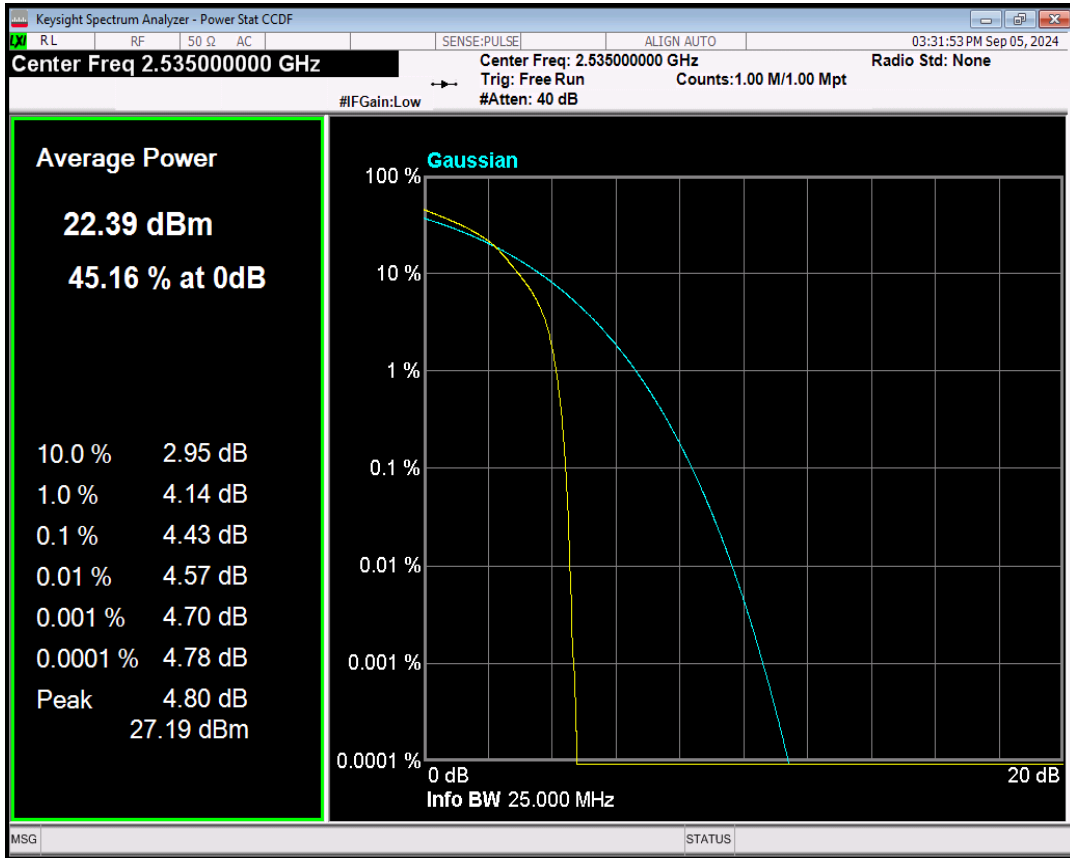

Band7 16QAM BW=5MHz Channel=21100 RB Size=1 Position=#0