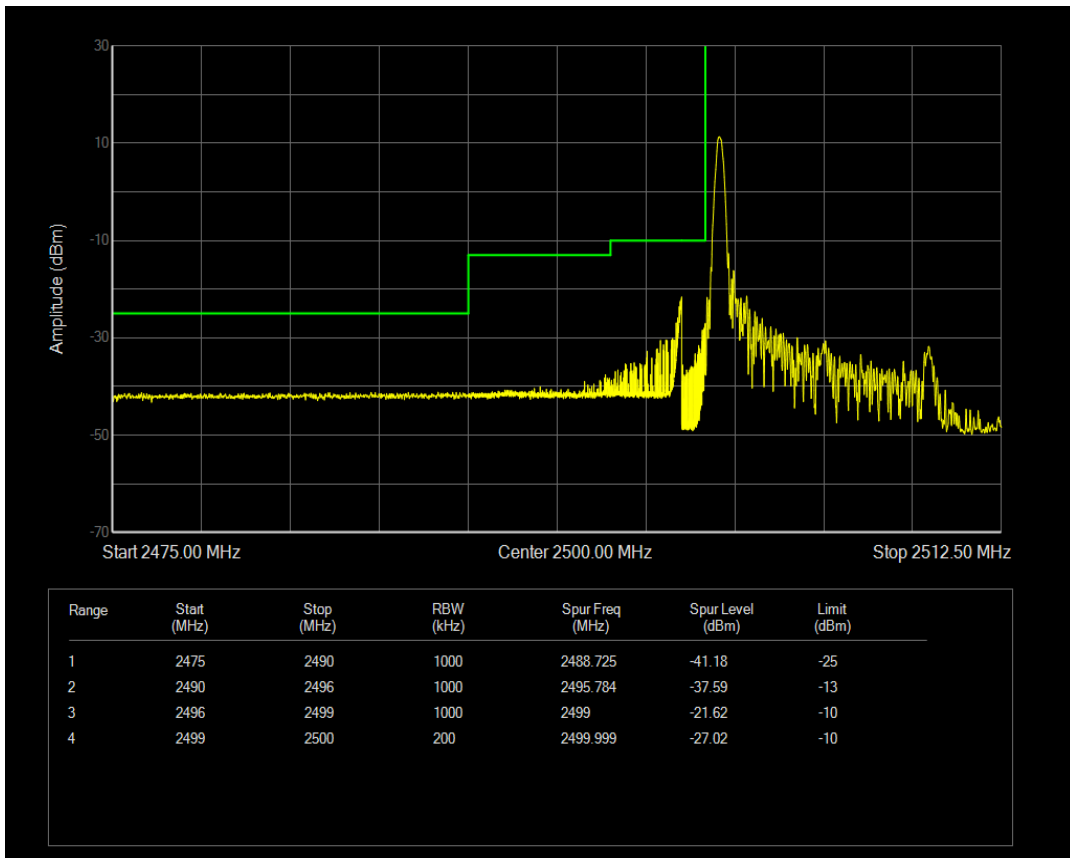

Band7 QPSK BW=5MHz Channel=21425 RB Size=25 Position=#0

Band7 16QAM BW=5MHz Channel=21425 RB Size=1 Position=#0

Band7 16QAM BW=5MHz Channel=21425 RB Size=1 Position=#Max

Band7 16QAM BW=5MHz Channel=21425 RB Size=25 Position=#0

Band7 QPSK BW=10MHz Channel=20800 RB Size=1 Position=#0

Band7 QPSK BW=10MHz Channel=20800 RB Size=1 Position=#Max

Band7 QPSK BW=10MHz Channel=20800 RB Size=50 Position=#0

Band7 16QAM BW=10MHz Channel=20800 RB Size=1 Position=#0