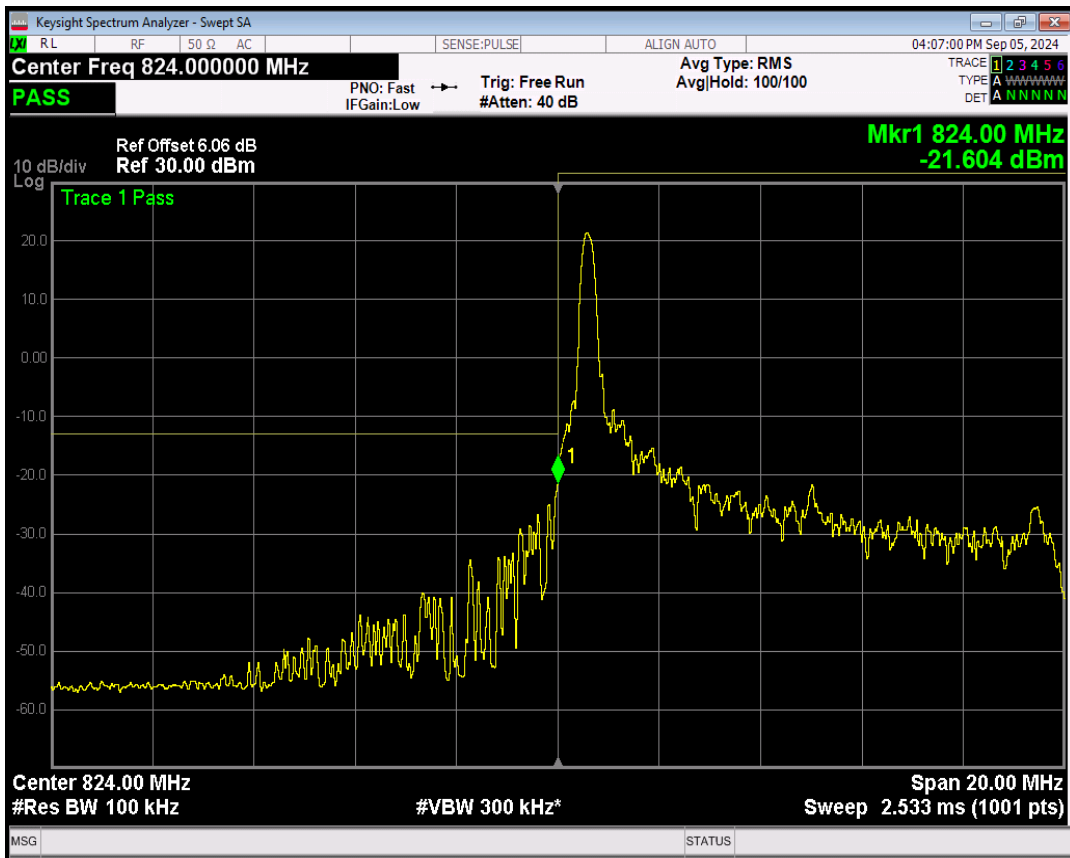

Band5 QPSK BW=10MHz Channel=20450 RB Size=1 Position=#0