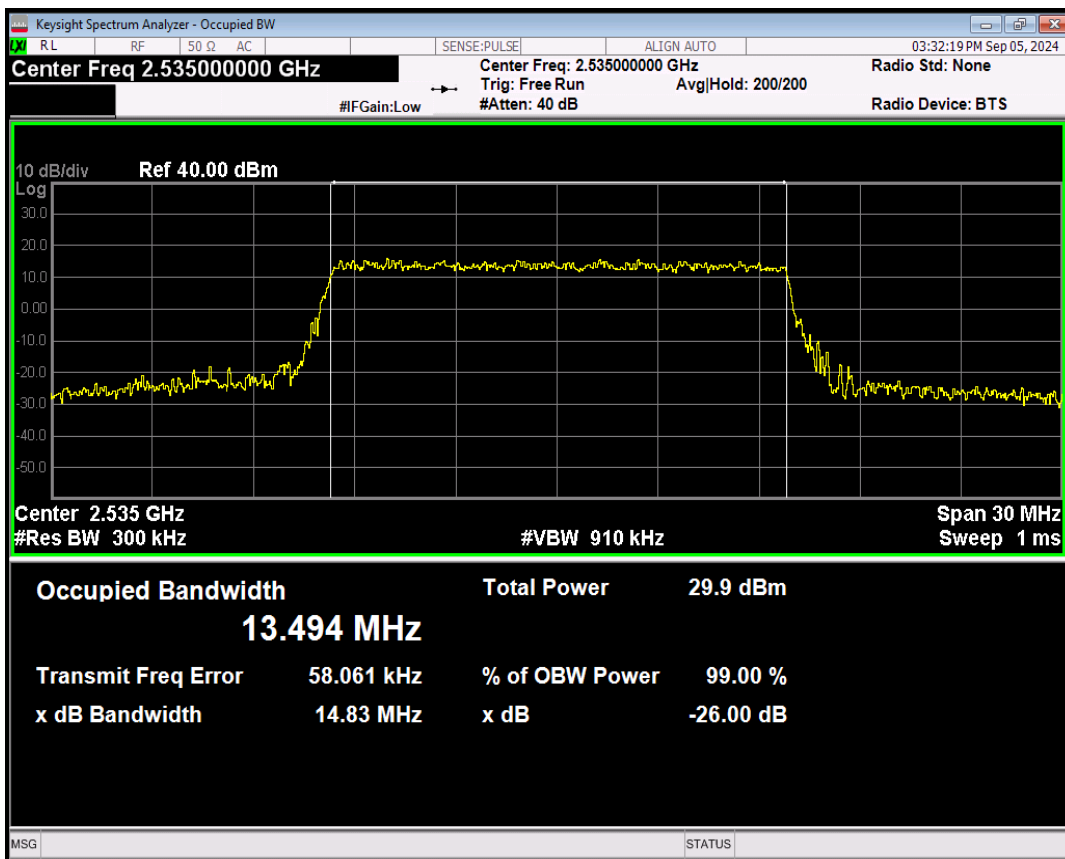

Band7 16QAM BW=15MHz Channel=21100 RB Size=75 Position=#0