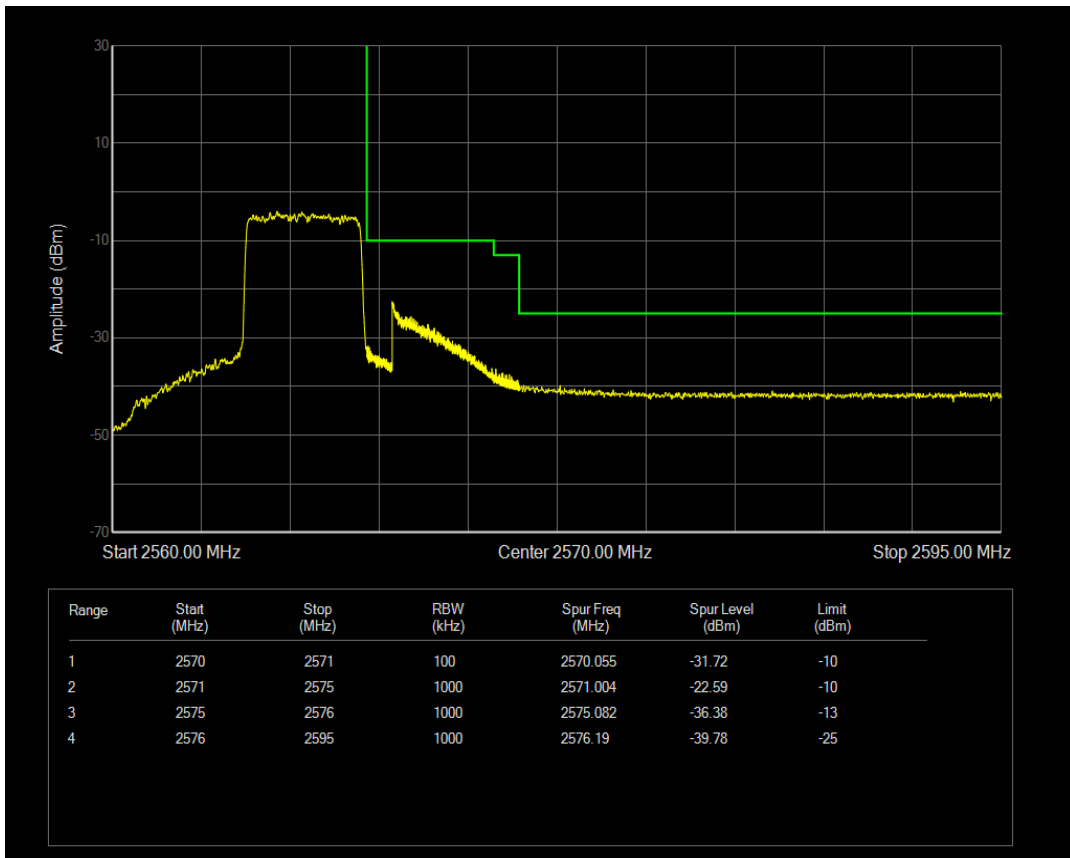

Band7 16QAM BW=5MHz Channel=20775 RB Size=1 Position=#Max

Band7 16QAM BW=5MHz Channel=20775 RB Size=25 Position=#0

Band7 QPSK BW=5MHz Channel=21425 RB Size=1 Position=#0

Band7 QPSK BW=5MHz Channel=21425 RB Size=1 Position=#Max

Band7 QPSK BW=5MHz Channel=21425 RB Size=25 Position=#0

Band7 16QAM BW=5MHz Channel=21425 RB Size=1 Position=#0

Band7 16QAM BW=5MHz Channel=21425 RB Size=1 Position=#Max

Band7 16QAM BW=5MHz Channel=21425 RB Size=25 Position=#0