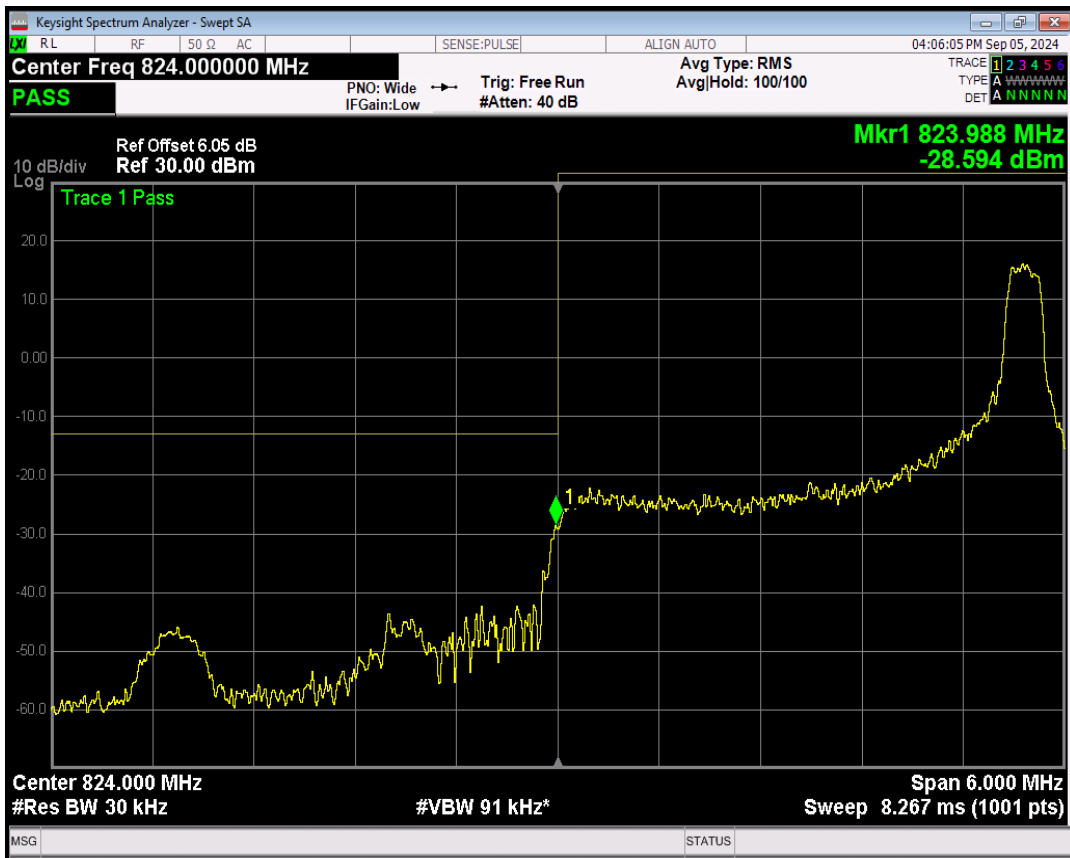

Band5 16QAM BW=3MHz Channel=20415 RB Size=1 Position=#Max