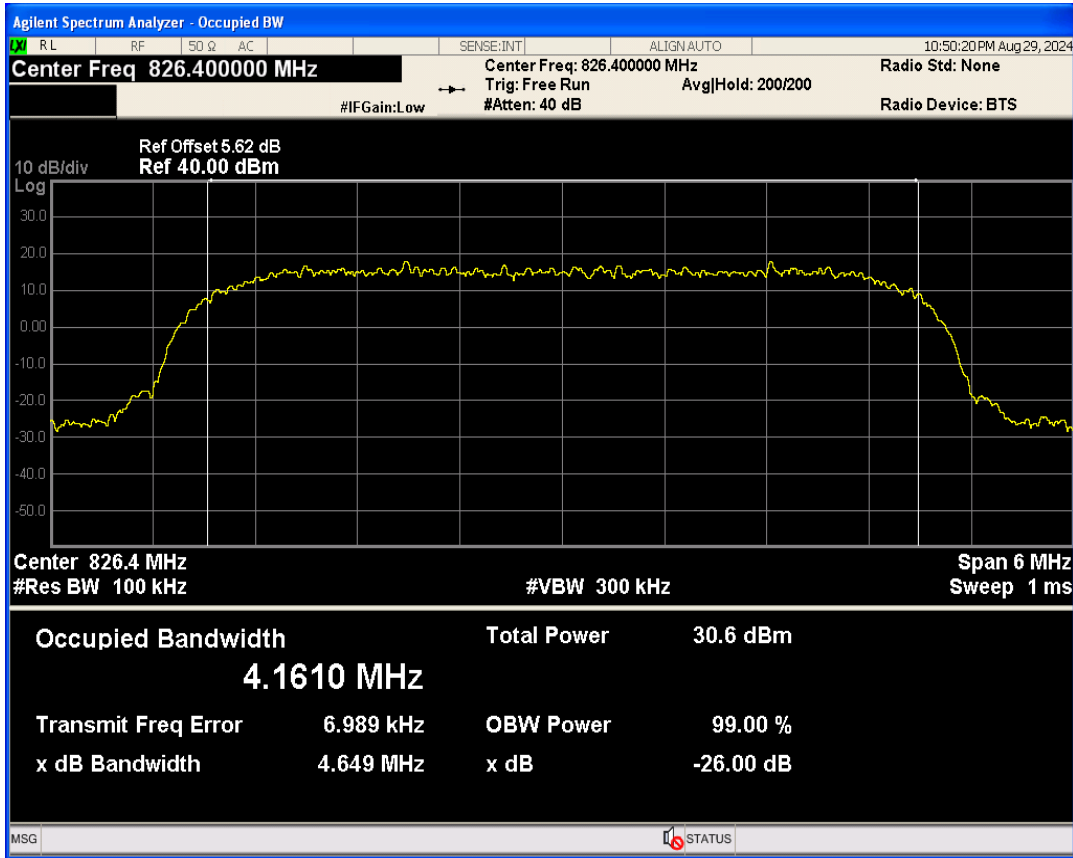

WCDMA Band5 Channel=4182

WCDMA Band5 Channel=4233

03Occupied bandwidth

Band	Channel	Frequency (MHz)	99% OBW (kHz)	-26dB EBW (kHz)	Verdict
WCDMA Band5	4132	826.4	4160.992	4649.356	PASS
WCDMA Band5	4182	836.4	4128.212	4642.277	PASS
WCDMA Band5	4233	846.6	4134.114	4665.566	PASS

WCDMA Band5 Channel=4132

WCDMA Band5 Channel=4182

WCDMA Band5 Channel=4233

04 Band edge

Band	Channel	Frequency (MHz)	Spur Freq (MHz)	Spur Level (dBm)	Limit (dBm)	Verdict
WCDMA Band5	4132	826.4	824.00	-25.41	-13	PASS
WCDMA Band5	4233	846.6	849.00	-26.91	-13	PASS