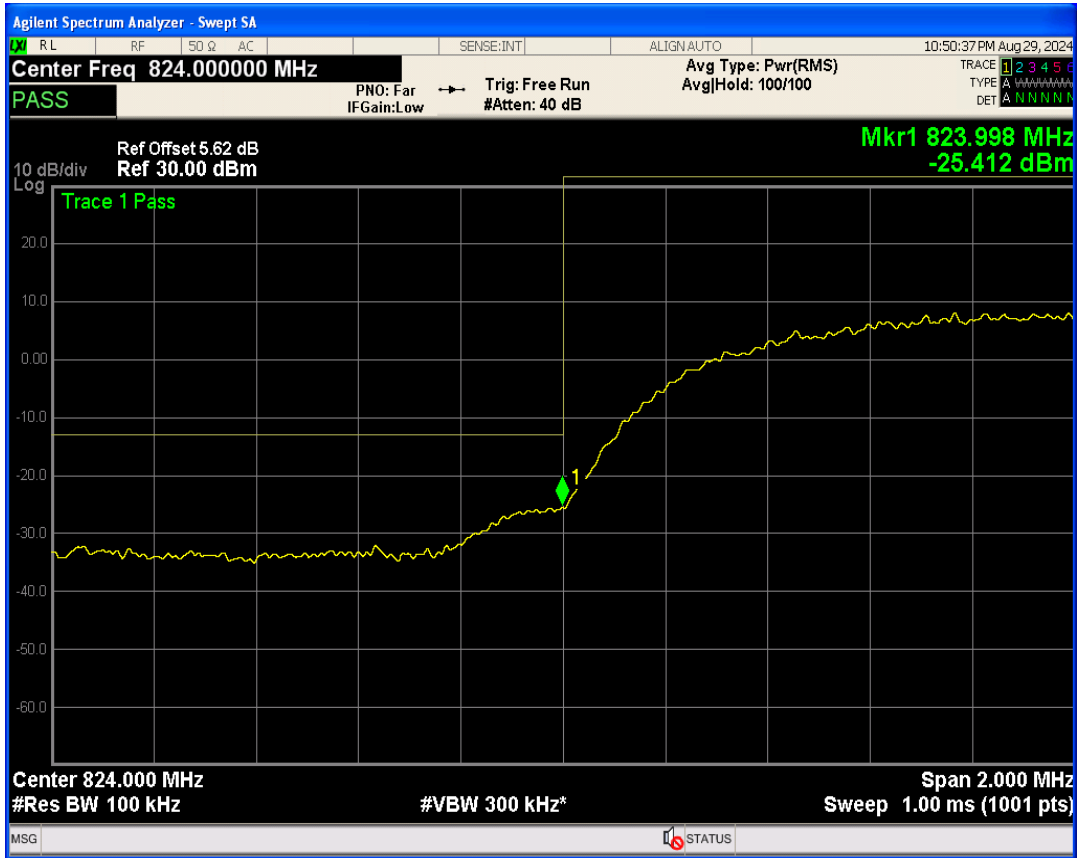

WCDMA Band5 Channel=4132

WCDMA Band5 Channel=4182

WCDMA Band5 Channel=4233

04 Band edge

Band	Channel	Frequency (MHz)	Spur Freq (MHz)	Spur Level (dBm)	Limit (dBm)	Verdict
WCDMA Band5	4132	826.4	824.00	-25.41	-13	PASS
WCDMA Band5	4233	846.6	849.00	-26.91	-13	PASS

WCDMA Band5 Channel=4132

WCDMA Band5 Channel=4233

05 Out-of-band emissions

Band	Channel	Frequency (MHz)	Spur Freq (MHz)	Spur Level (dBm)	Limit (dBm)	Verdict
WCDMA Band5	4132	826.4	3298.42	-29.84	-13	PASS
WCDMA Band5	4182	836.4	3207.94	-29.93	-13	PASS
WCDMA Band5	4233	846.6	3282.21	-29.27	-13	PASS