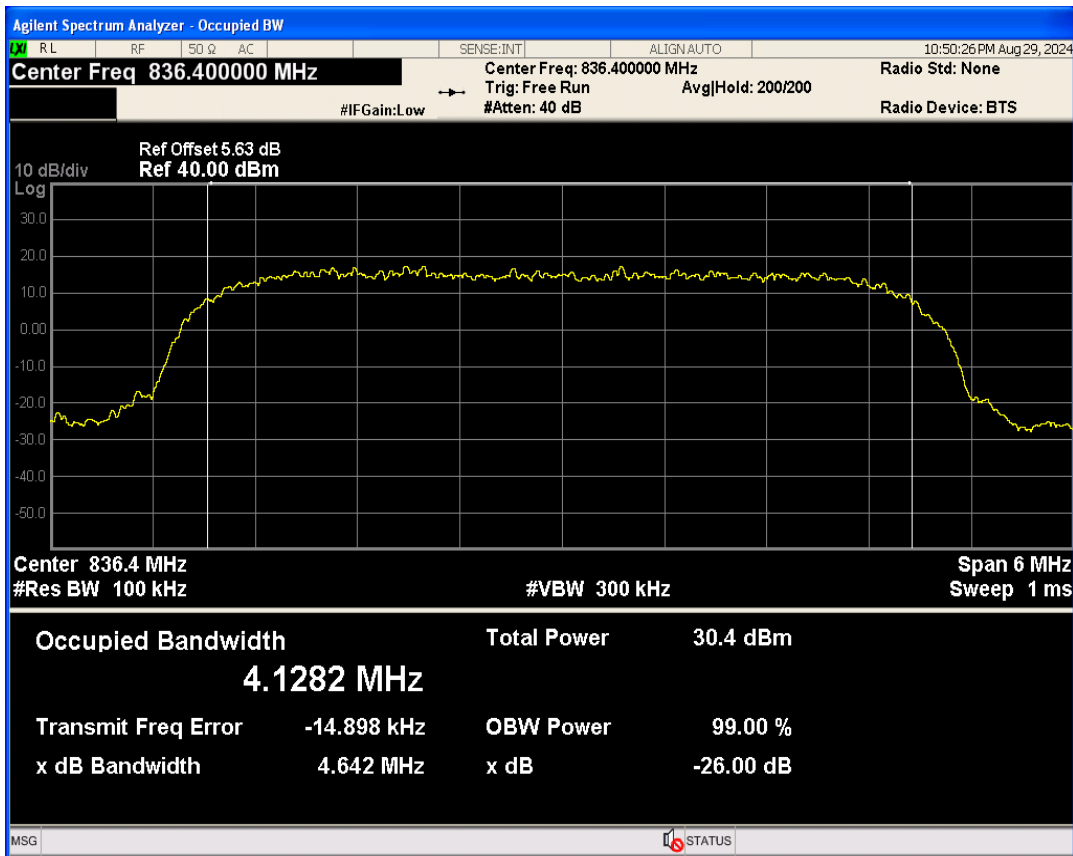

WCDMA Band5 Channel=4182