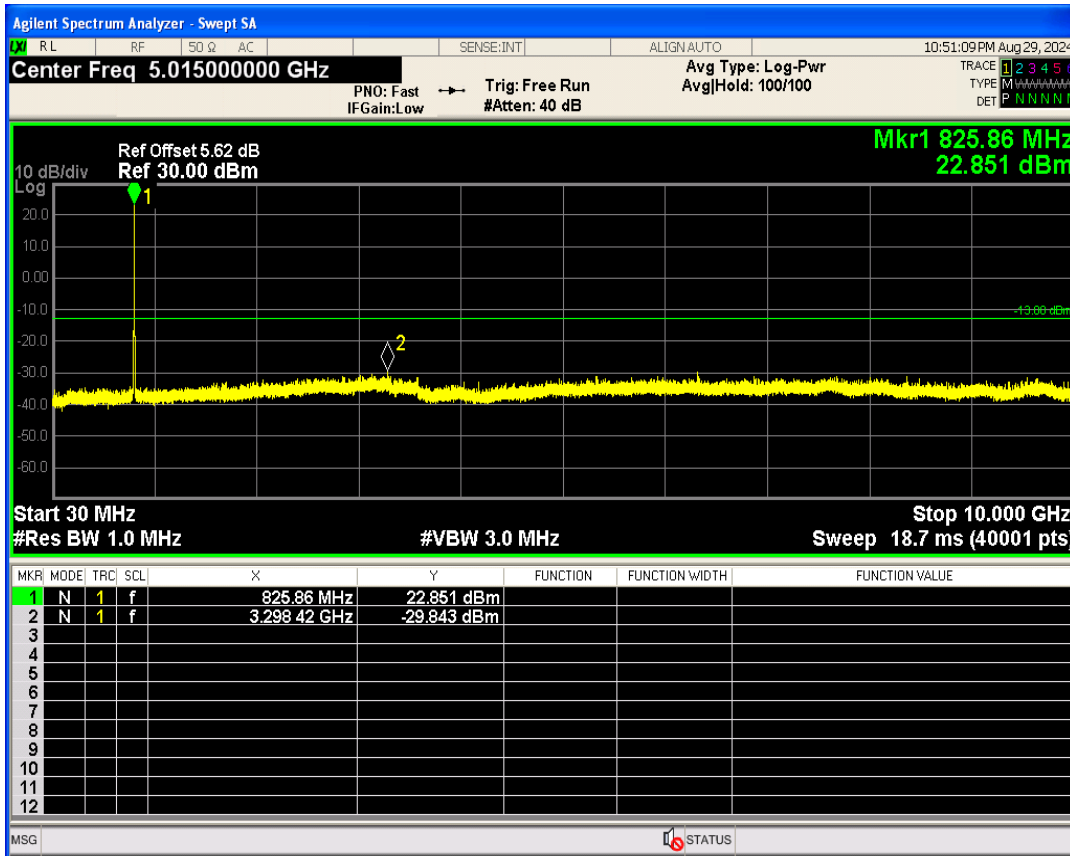

WCDMA Band5 Channel=4132

WCDMA Band5 Channel=4182

WCDMA Band5 Channel=4233

04 Band edge

Band	Channel	Frequency (MHz)	Spur Freq (MHz)	Spur Level (dBm)	Limit (dBm)	Verdict
WCDMA Band5	4132	826.4	824.00	-25.41	-13	PASS
WCDMA Band5	4233	846.6	849.00	-26.91	-13	PASS

WCDMA Band5 Channel=4132

WCDMA Band5 Channel=4233

05 Out-of-band emissions

Band	Channel	Frequency (MHz)	Spur Freq (MHz)	Spur Level (dBm)	Limit (dBm)	Verdict
WCDMA Band5	4132	826.4	3298.42	-29.84	-13	PASS
WCDMA Band5	4182	836.4	3207.94	-29.93	-13	PASS
WCDMA Band5	4233	846.6	3282.21	-29.27	-13	PASS

WCDMA Band5 Channel=4132

WCDMA Band5 Channel=4182

WCDMA Band5 Channel=4233