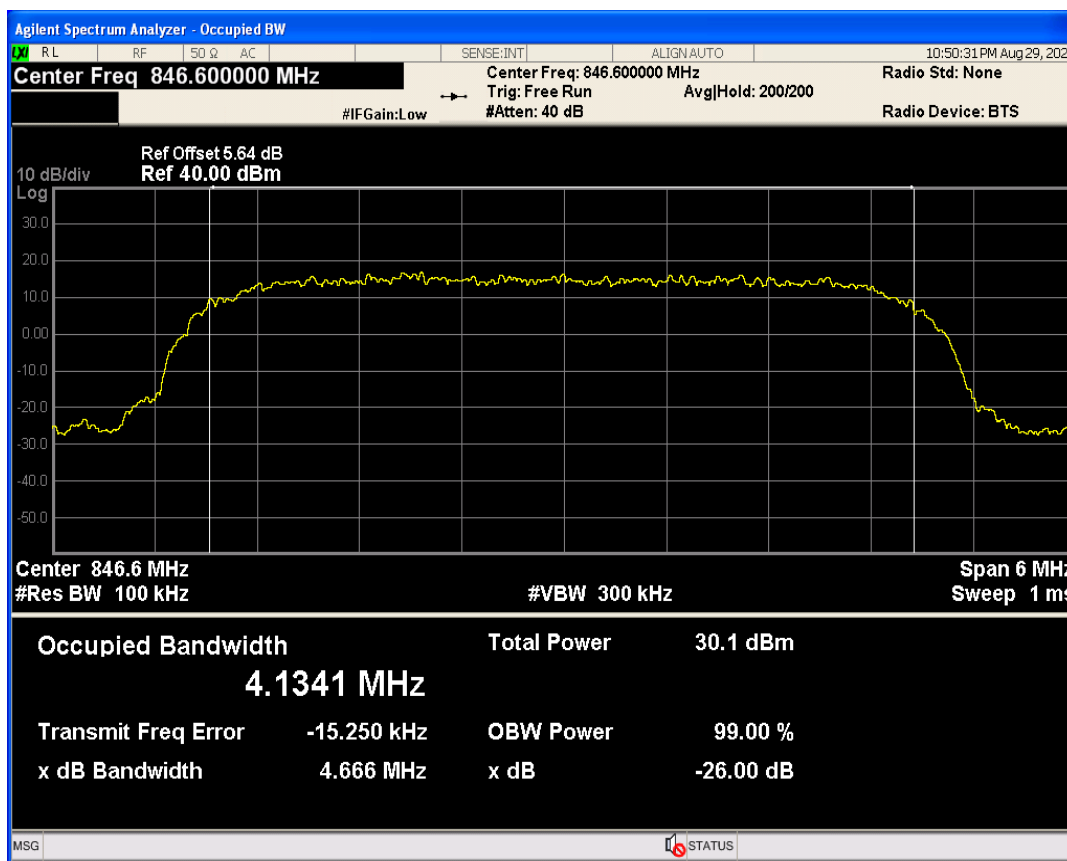

WCDMA Band5 Channel=4233

04 Band edge

Band	Channel	Frequency (MHz)	Spur Freq (MHz)	Spur Level (dBm)	Limit (dBm)	Verdict
WCDMA Band5	4132	826.4	824.00	-25.41	-13	PASS
WCDMA Band5	4233	846.6	849.00	-26.91	-13	PASS

WCDMA Band5 Channel=4132