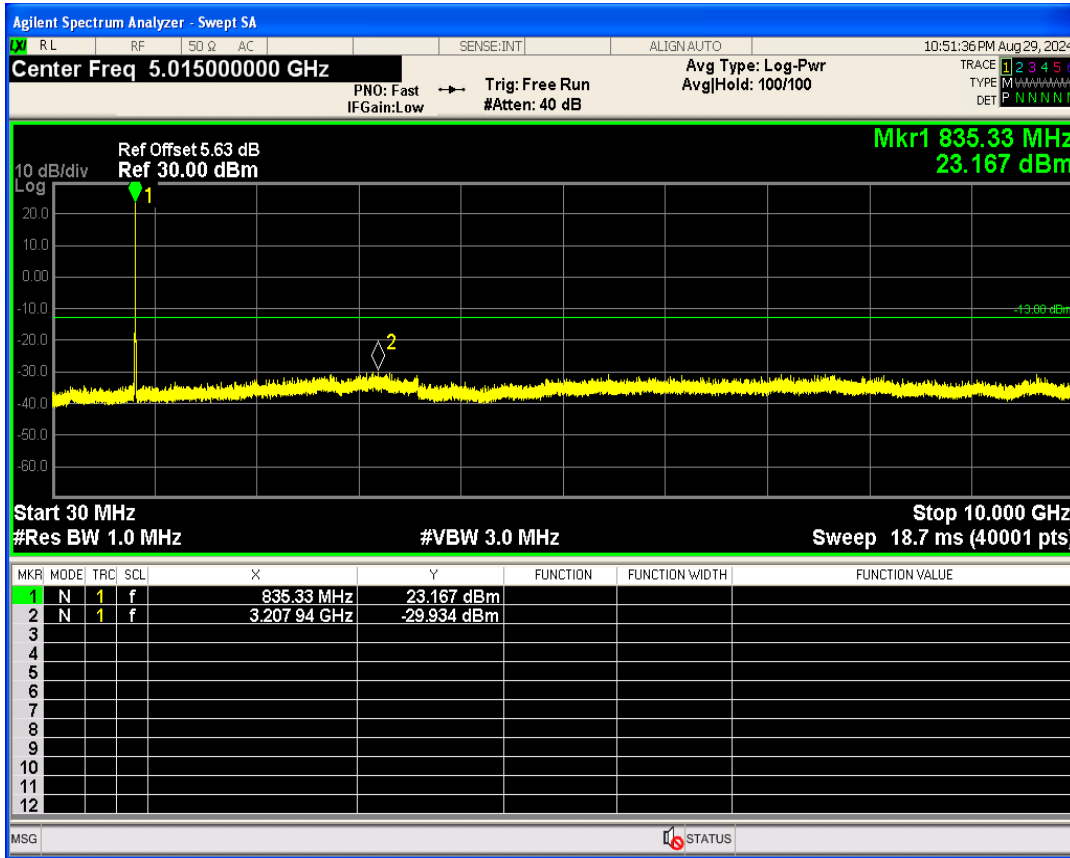

WCDMA Band5 Channel=4132

WCDMA Band5 Channel=4182

WCDMA Band5 Channel=4233

04 Band edge

Band	Channel	Frequency (MHz)	Spur Freq (MHz)	Spur Level (dBm)	Limit (dBm)	Verdict
WCDMA Band5	4132	826.4	824.00	-25.41	-13	PASS
WCDMA Band5	4233	846.6	849.00	-26.91	-13	PASS

WCDMA Band5 Channel=4132

WCDMA Band5 Channel=4233

05 Out-of-band emissions

Band	Channel	Frequency (MHz)	Spur Freq (MHz)	Spur Level (dBm)	Limit (dBm)	Verdict
WCDMA Band5	4132	826.4	3298.42	-29.84	-13	PASS
WCDMA Band5	4182	836.4	3207.94	-29.93	-13	PASS
WCDMA Band5	4233	846.6	3282.21	-29.27	-13	PASS

WCDMA Band5 Channel=4132

WCDMA Band5 Channel=4182

WCDMA Band5 Channel=4233