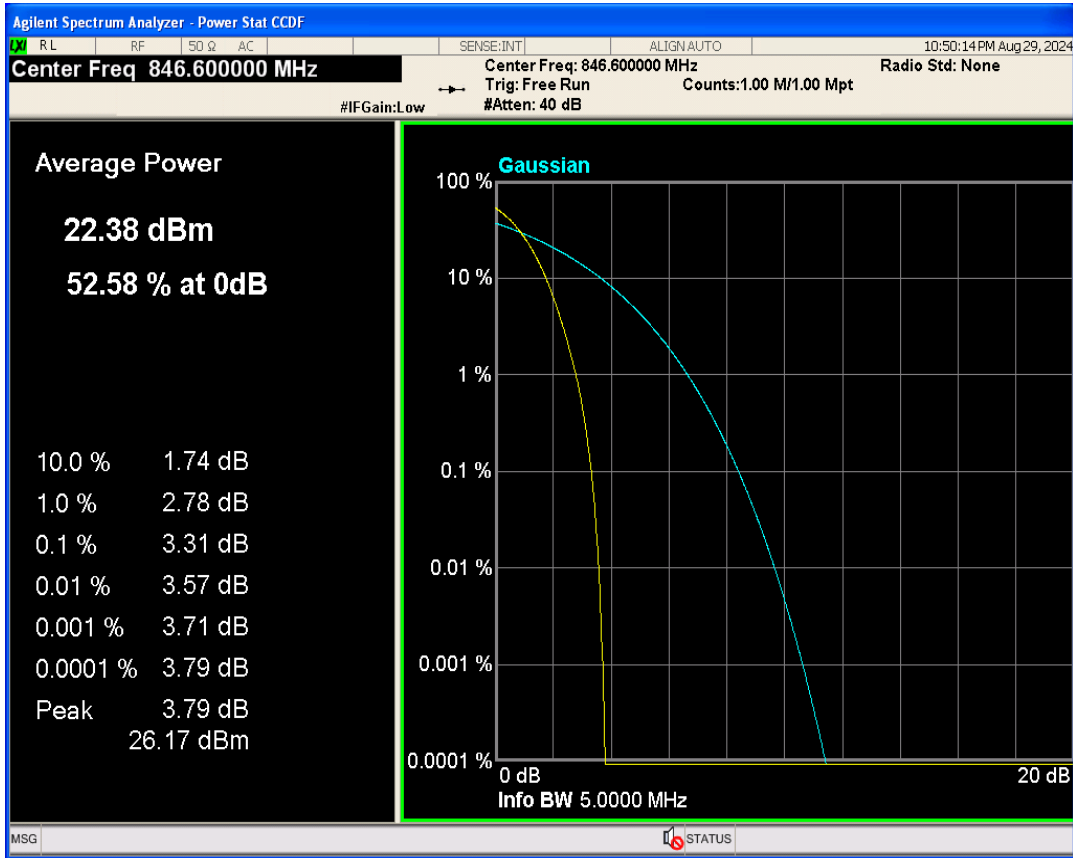

WCDMA Band5 Channel=4233

03Occupied bandwidth

Band	Channel	Frequency (MHz)	99% OBW (kHz)	-26dB EBW (kHz)	Verdict
WCDMA Band5	4132	826.4	4160.992	4649.356	PASS
WCDMA Band5	4182	836.4	4128.212	4642.277	PASS
WCDMA Band5	4233	846.6	4134.114	4665.566	PASS

WCDMA Band5 Channel=4132