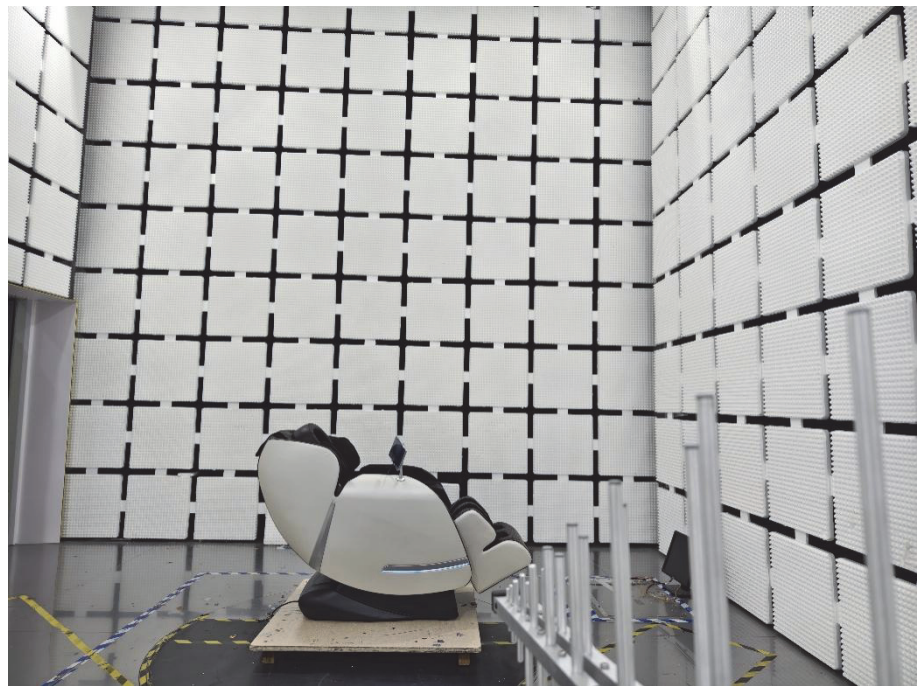

EXHIBIT 4 - TEST SETUP PHOTOGRAPHS

Conducted Emission Test Setup

Radiation Emission Test Setup (Below 30MHz)

Radiation Emission Test Setup (30MHz to 1GHz)

Radiation Emission Test Setup (1GHz to 18GHz)

**Radiation Emission Test
Setup (Above 18GHz)**