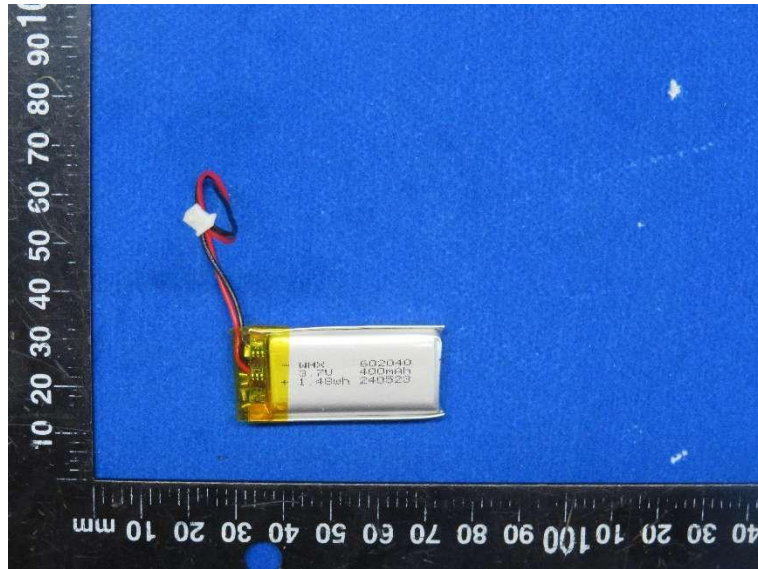

Product Name: Wireless Video Doorbell

Model No.: NT601

EUT Constructional Details

Internal Photo

-----End-----