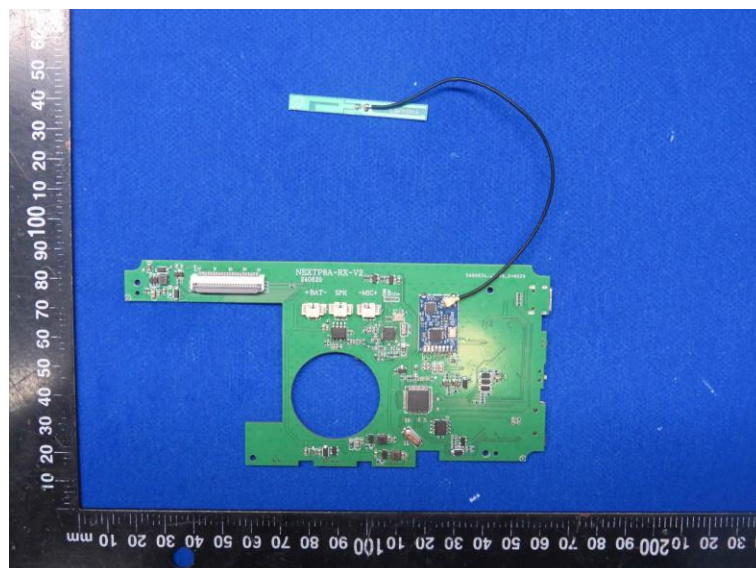

Product Name: Wireless Video Doorbell

Model No.: NT601

EUT Constructional Details

Internal Photo

-----End-----