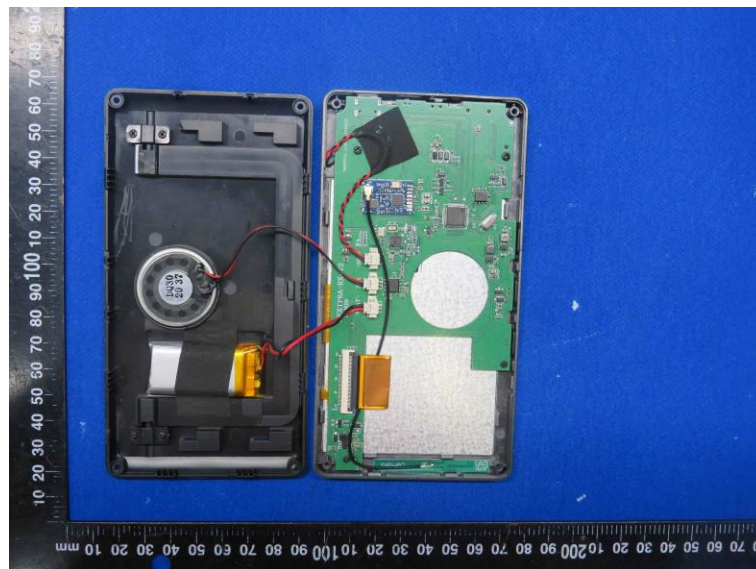

Product Name: Wireless Video Doorbell

Model No.: NT601

EUT Constructional Details

Internal Photo

-----End-----