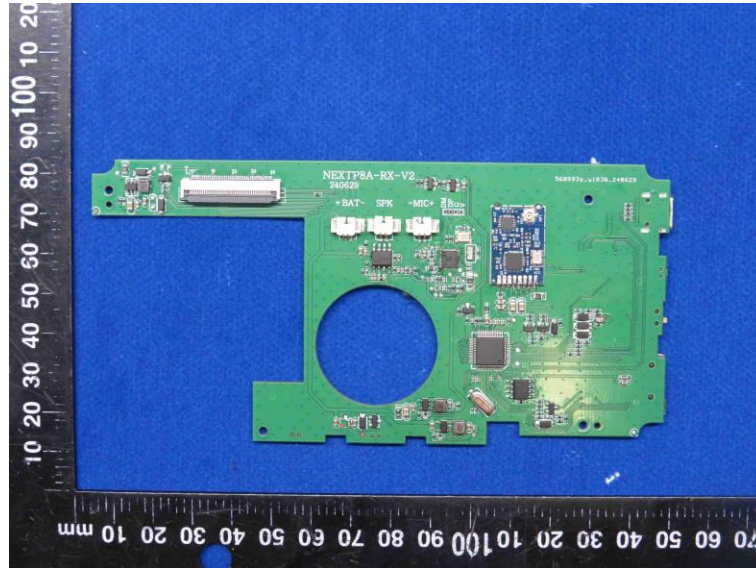

Product Name: Wireless Video Doorbell

Model No.: NT601

EUT Constructional Details

Internal Photo

-----End-----