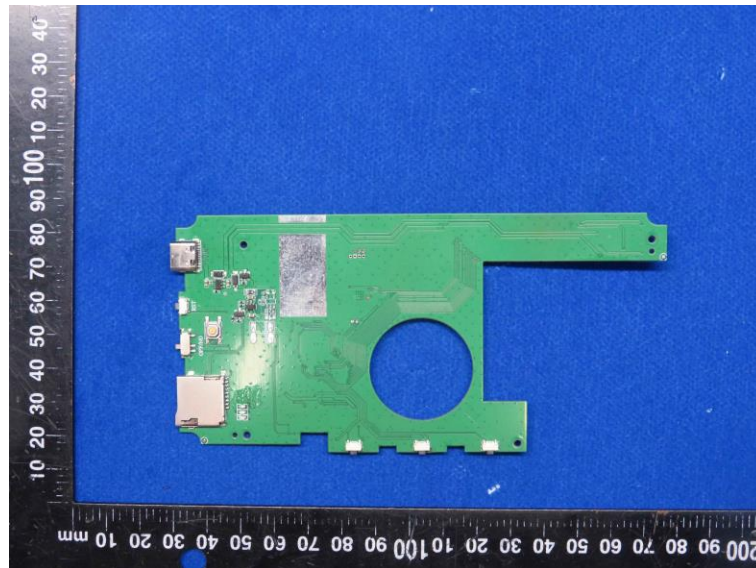

Product Name: Wireless Video Doorbell

Model No.: NT601

EUT Constructional Details

Internal Photo

-----End-----