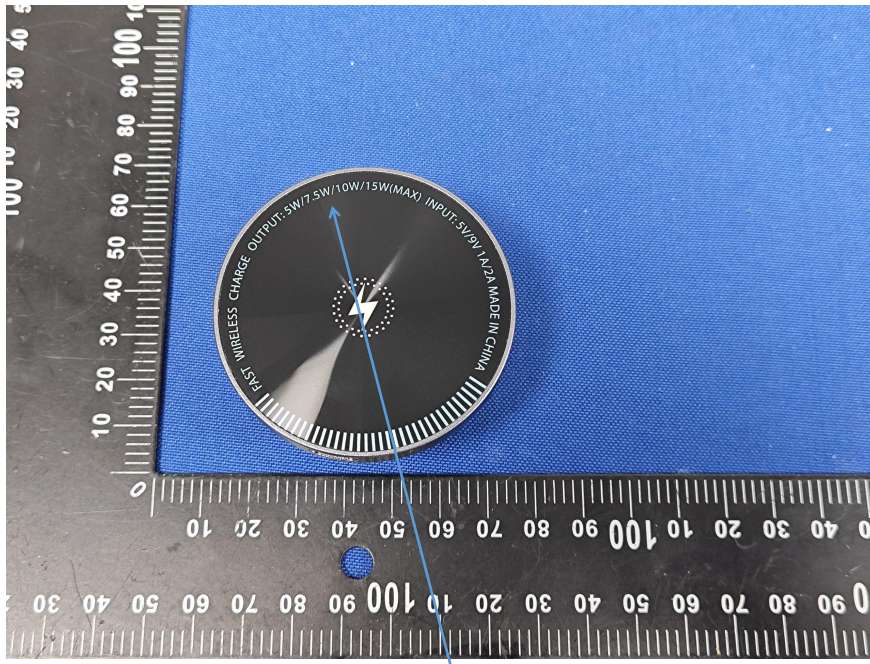

Label:

FAST WIRELESS CHARGE
OUTPUT: 5W/7.5W/10W/15W(MAX)
INPUT: 5V/9V/12V
MADE IN CHINA
Model: A666-A
FCC ID: 2BL97-A666-A
wireless charger
OUTPUT: 5W/7.5W/10W/15W(MAX)