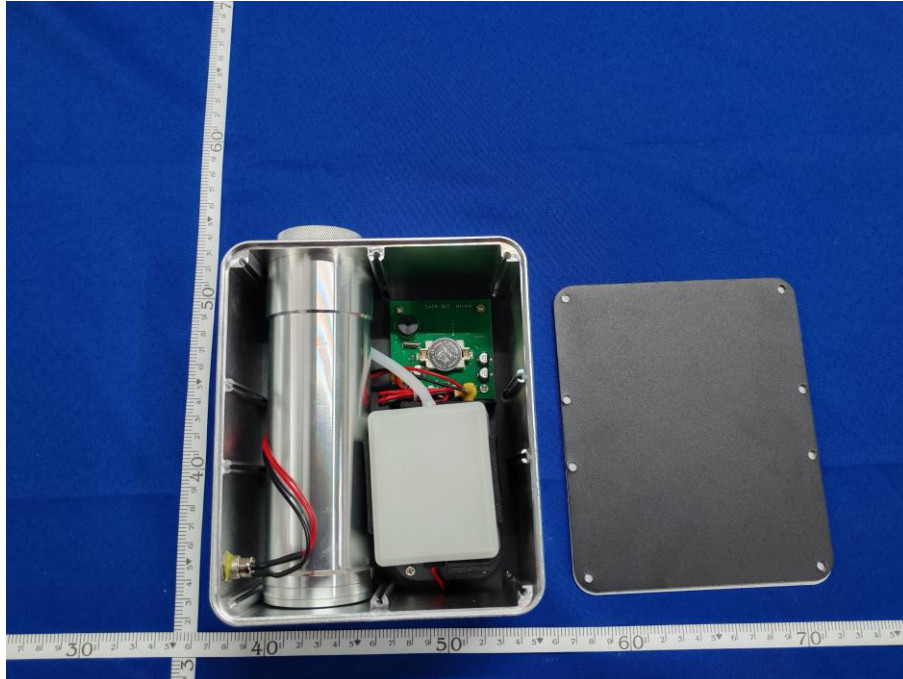

EUT PHOTO(Internal Photos)

Model: SA10

Shenzhen DL Testing Technology Co., Ltd.

Model: C3000

Shenzhen DL Testing Technology Co., Ltd.

Model: SA01

***** END OF REPORT *****