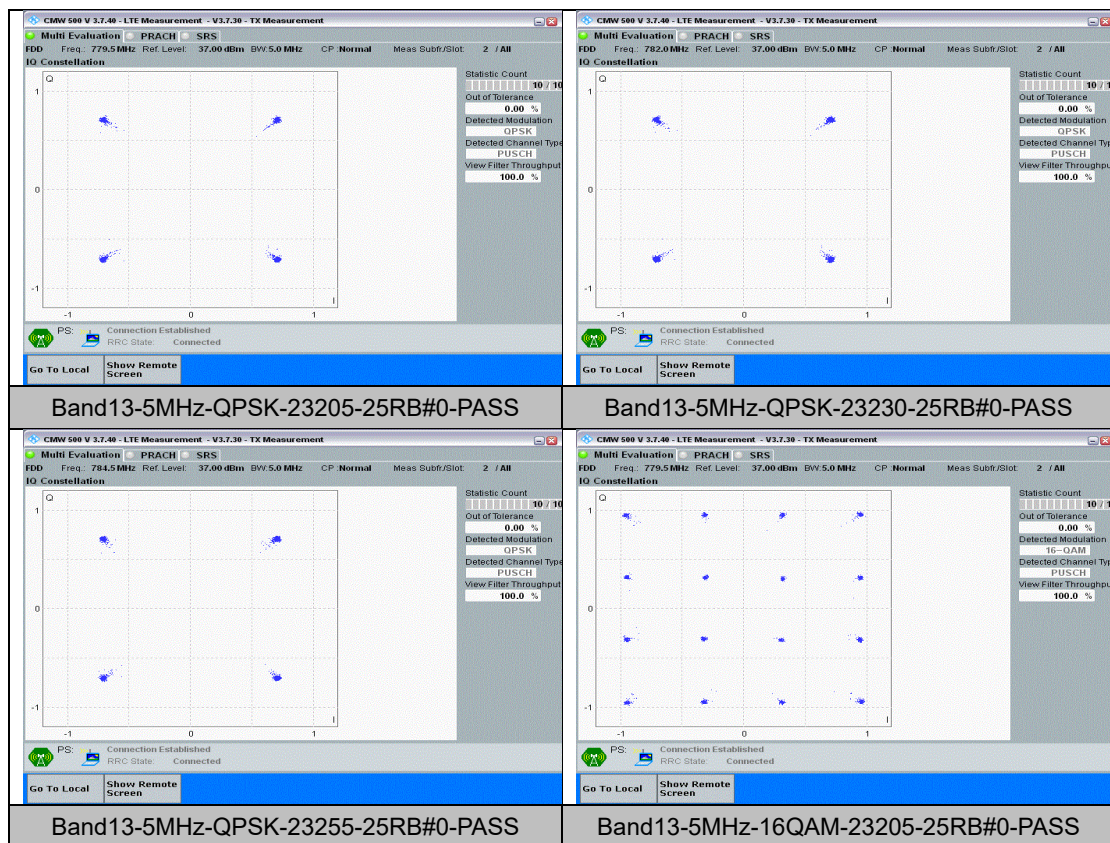

Appendix G: Modulation Characteristics

Test Result

Band	Bandwidth	Modulation	Channel	RB Configuration	Verdict
Band13	5MHz	QPSK	23205	25RB#0	PASS
Band13	5MHz	QPSK	23230	25RB#0	PASS
Band13	5MHz	QPSK	23255	25RB#0	PASS
Band13	5MHz	16QAM	23205	25RB#0	PASS
Band13	5MHz	16QAM	23230	25RB#0	PASS
Band13	5MHz	16QAM	23255	25RB#0	PASS
Band13	10MHz	QPSK	23230	50RB#0	PASS
Band13	10MHz	16QAM	23230	1RB#0	PASS

Test Graphs