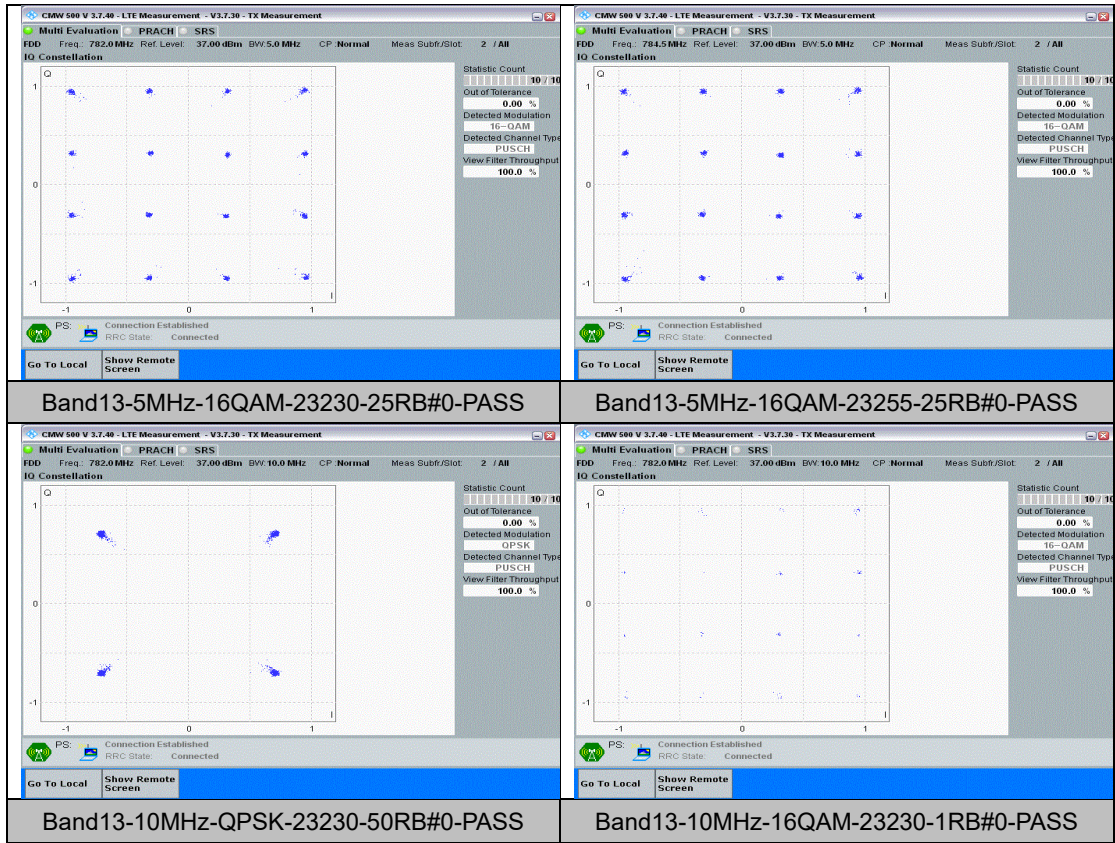

Band13-5MHz-16QAM-23230-25RB#0-PASS

Band13-5MHz-16QAM-23255-25RB#0-PASS

Band13-10MHz-QPSK-23230-50RB#0-PASS

Band13-10MHz-16QAM-23230-1RB#0-PASS