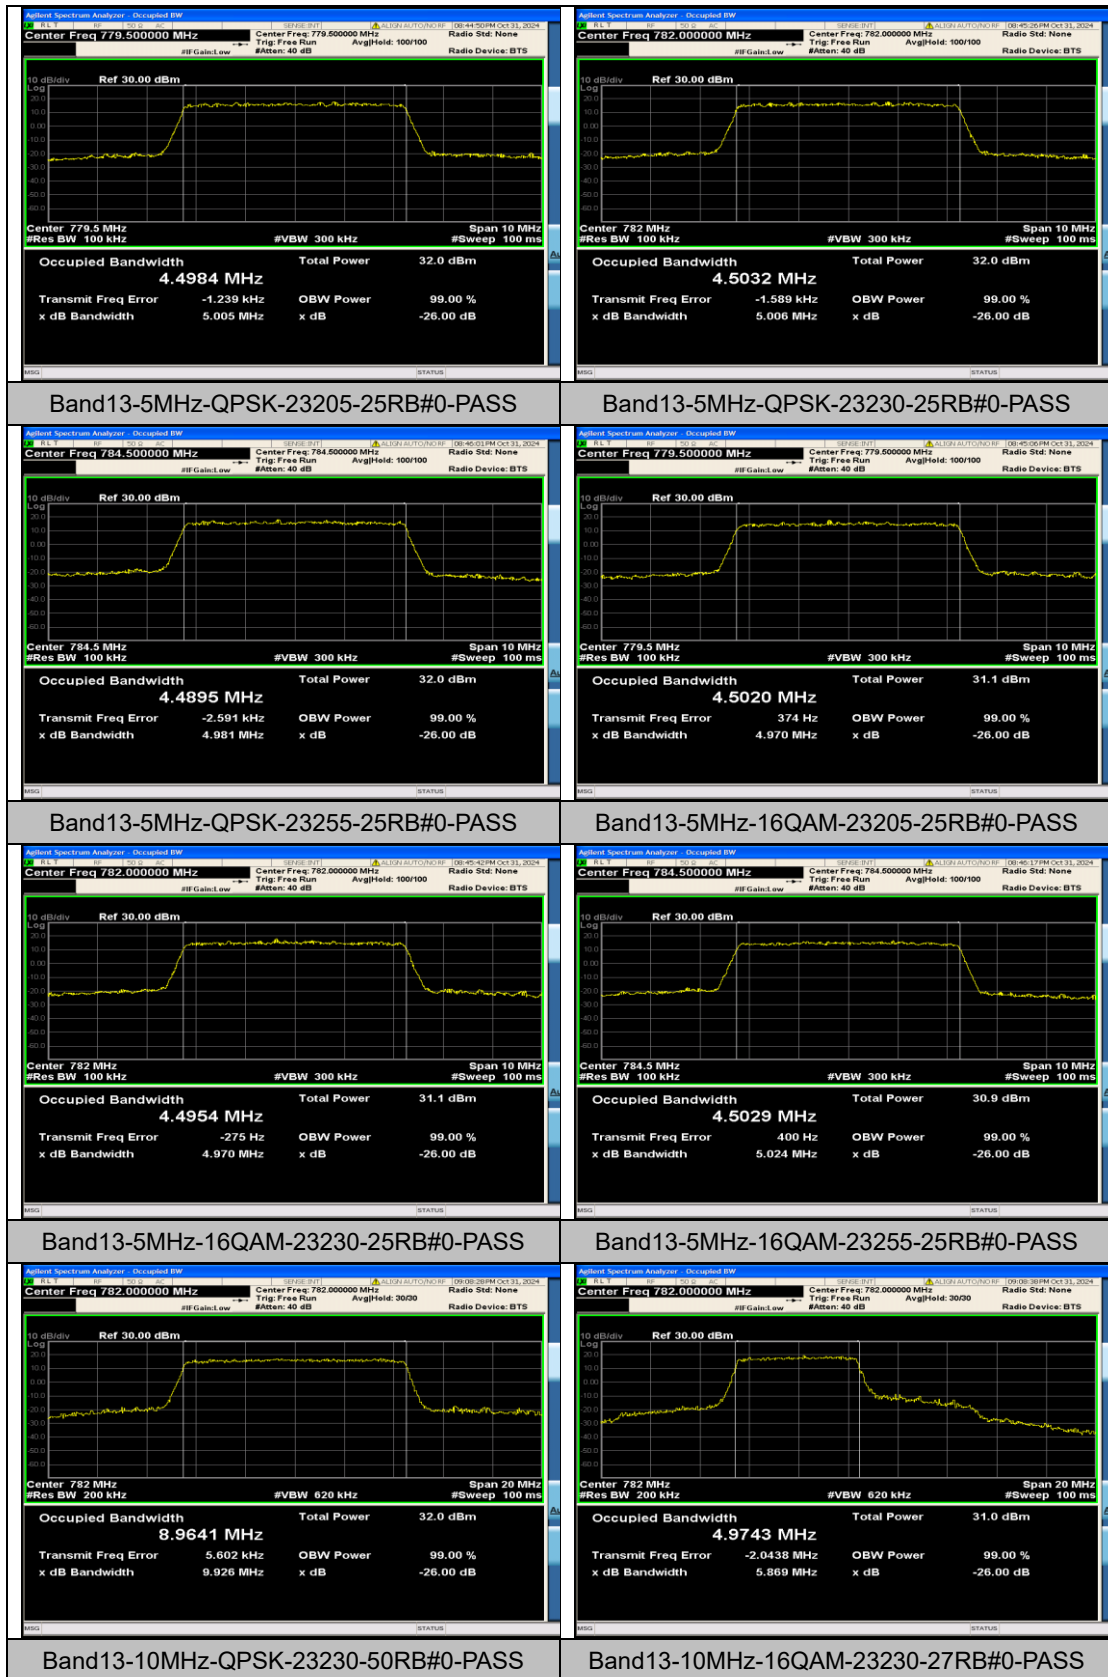

Test Graphs

Appendix C: 26dB Bandwidth and Occupied Bandwidth

Test Result

Band	Bandwidth	Modulation	Channel	RB Configuration	Occupied Bandwidth (MHz)	26dB Bandwidth (MHz)	Verdict
Band13	5MHz	QPSK	23205	25RB#0	4.4984	5.005	PASS
Band13	5MHz	QPSK	23230	25RB#0	4.5032	5.006	PASS
Band13	5MHz	QPSK	23255	25RB#0	4.4895	4.981	PASS
Band13	5MHz	16QAM	23205	25RB#0	4.5020	4.970	PASS
Band13	5MHz	16QAM	23230	25RB#0	4.4954	4.970	PASS
Band13	5MHz	16QAM	23255	25RB#0	4.5029	5.024	PASS
Band13	10MHz	QPSK	23230	50RB#0	8.9641	9.926	PASS
Band13	10MHz	16QAM	23230	27RB#0	4.9743	5.869	PASS

Test Graphs

Appendix D: Band Edge

Test Result

Band	Bandwidth	Modulation	Channel	RB Configuration	Result(dBm)	Verdict
Band13	5MHz	QPSK	23205	1RB#0	-53.60	PASS
Band13	5MHz	QPSK	23205	1RB#24	-48.38	PASS
Band13	5MHz	QPSK	23205	25RB#0	-41.23	PASS
Band13	5MHz	QPSK	23255	1RB#0	-59.70	PASS
Band13	5MHz	QPSK	23255	1RB#24	-59.84	PASS
Band13	5MHz	QPSK	23255	25RB#0	-54.01	PASS
Band13	5MHz	16QAM	23205	1RB#0	-55.48	PASS
Band13	5MHz	16QAM	23205	1RB#24	-48.23	PASS
Band13	5MHz	16QAM	23205	25RB#0	-42.92	PASS
Band13	5MHz	16QAM	23255	1RB#0	-60.23	PASS
Band13	5MHz	16QAM	23255	1RB#24	-58.75	PASS
Band13	5MHz	16QAM	23255	25RB#0	-53.92	PASS
Band13	10MHz	QPSK	23230	1RB#0	-53.52	PASS
Band13	10MHz	QPSK	23230	1RB#49	-54.11	PASS
Band13	10MHz	QPSK	23230	50RB#0	-42.92	PASS
Band13	10MHz	16QAM	23230	1RB#0	-55.01	PASS
Band13	10MHz	16QAM	23230	1RB#49	-53.95	PASS