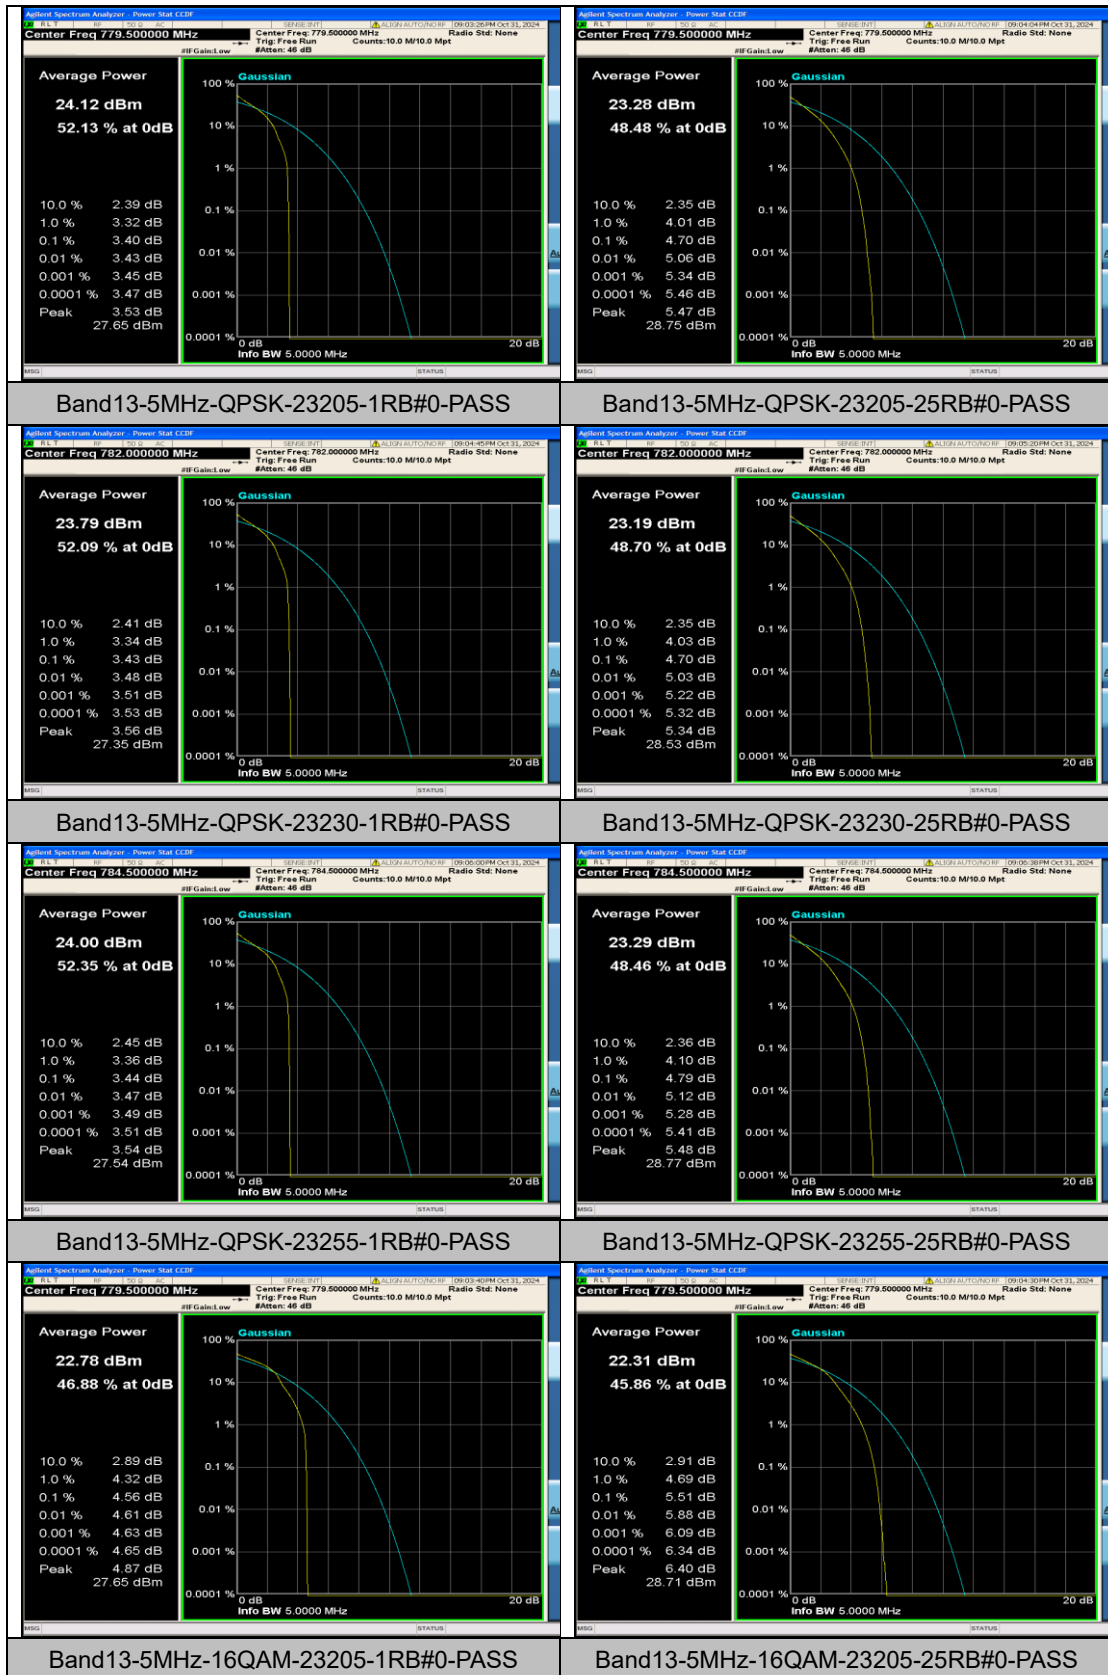

Test Graphs