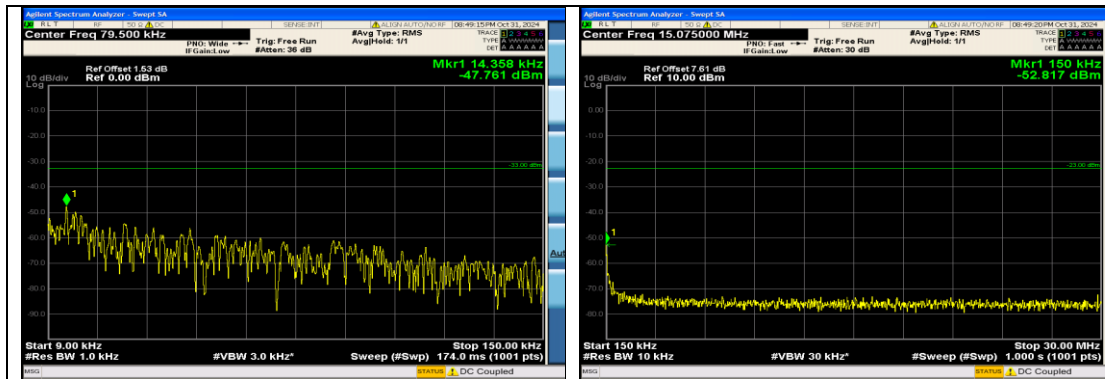

Band13_5MHz_QPSK_23205_1RB#0_0.15~30
_0.15~30

Test Graphs

Band13_5MHz_QPSK_23205_1RB#0_0.009~0.1
5_0.009~0.15