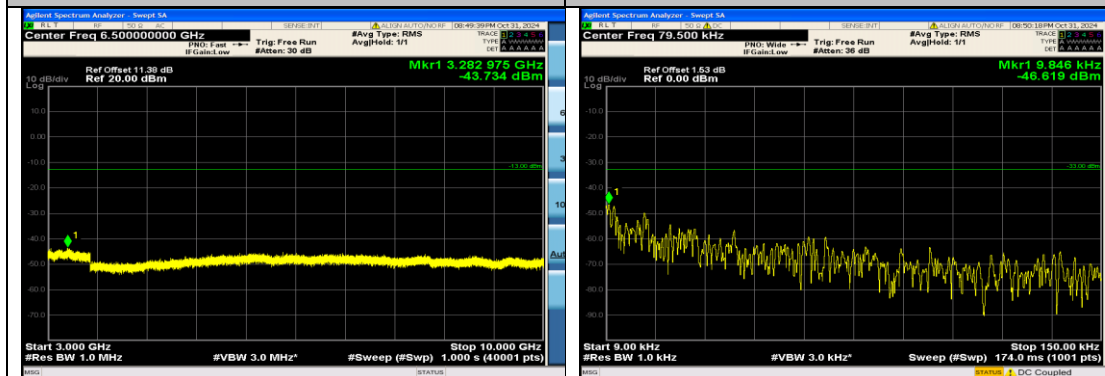

Test Graphs

Band13_5MHz_QPSK_23205_1RB#0_0.009~0.1
5_0.009~0.15

Band13_5MHz_QPSK_23205_1RB#0_0.15~30
_0.15~30

Band13_5MHz_QPSK_23205_1RB#0_30~1000
30~1000

Band13_5MHz_QPSK_23205_1RB#0_1000~30
00_1000~3000