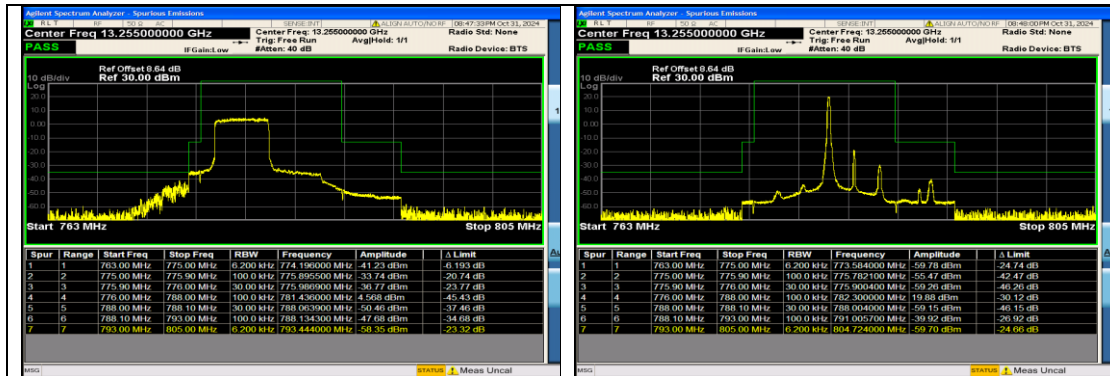

Band13_5MHz_QPSK_23255_1RB#0

Band13_5MHz_QPSK_23205_25RB#0