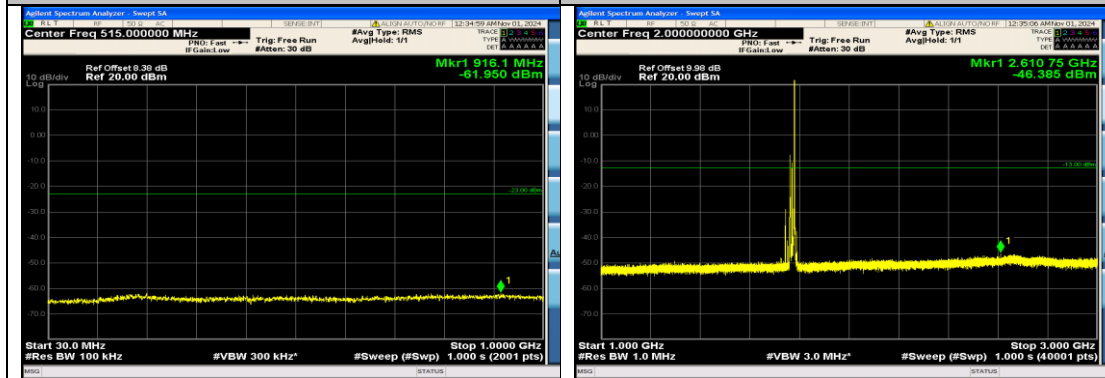

Band66\_20MHz\_16QAM\_132572\_1RB#99\_0.00  
9~0.15\_0.009~0.15

Band66\_20MHz\_16QAM\_132572\_1RB#99\_0.15  
~30\_0.15~30

Band66\_20MHz\_16QAM\_132572\_1RB#99\_30~  
1000\_30~1000

Band66\_20MHz\_16QAM\_132572\_1RB#99\_100  
0~3000\_1000~3000