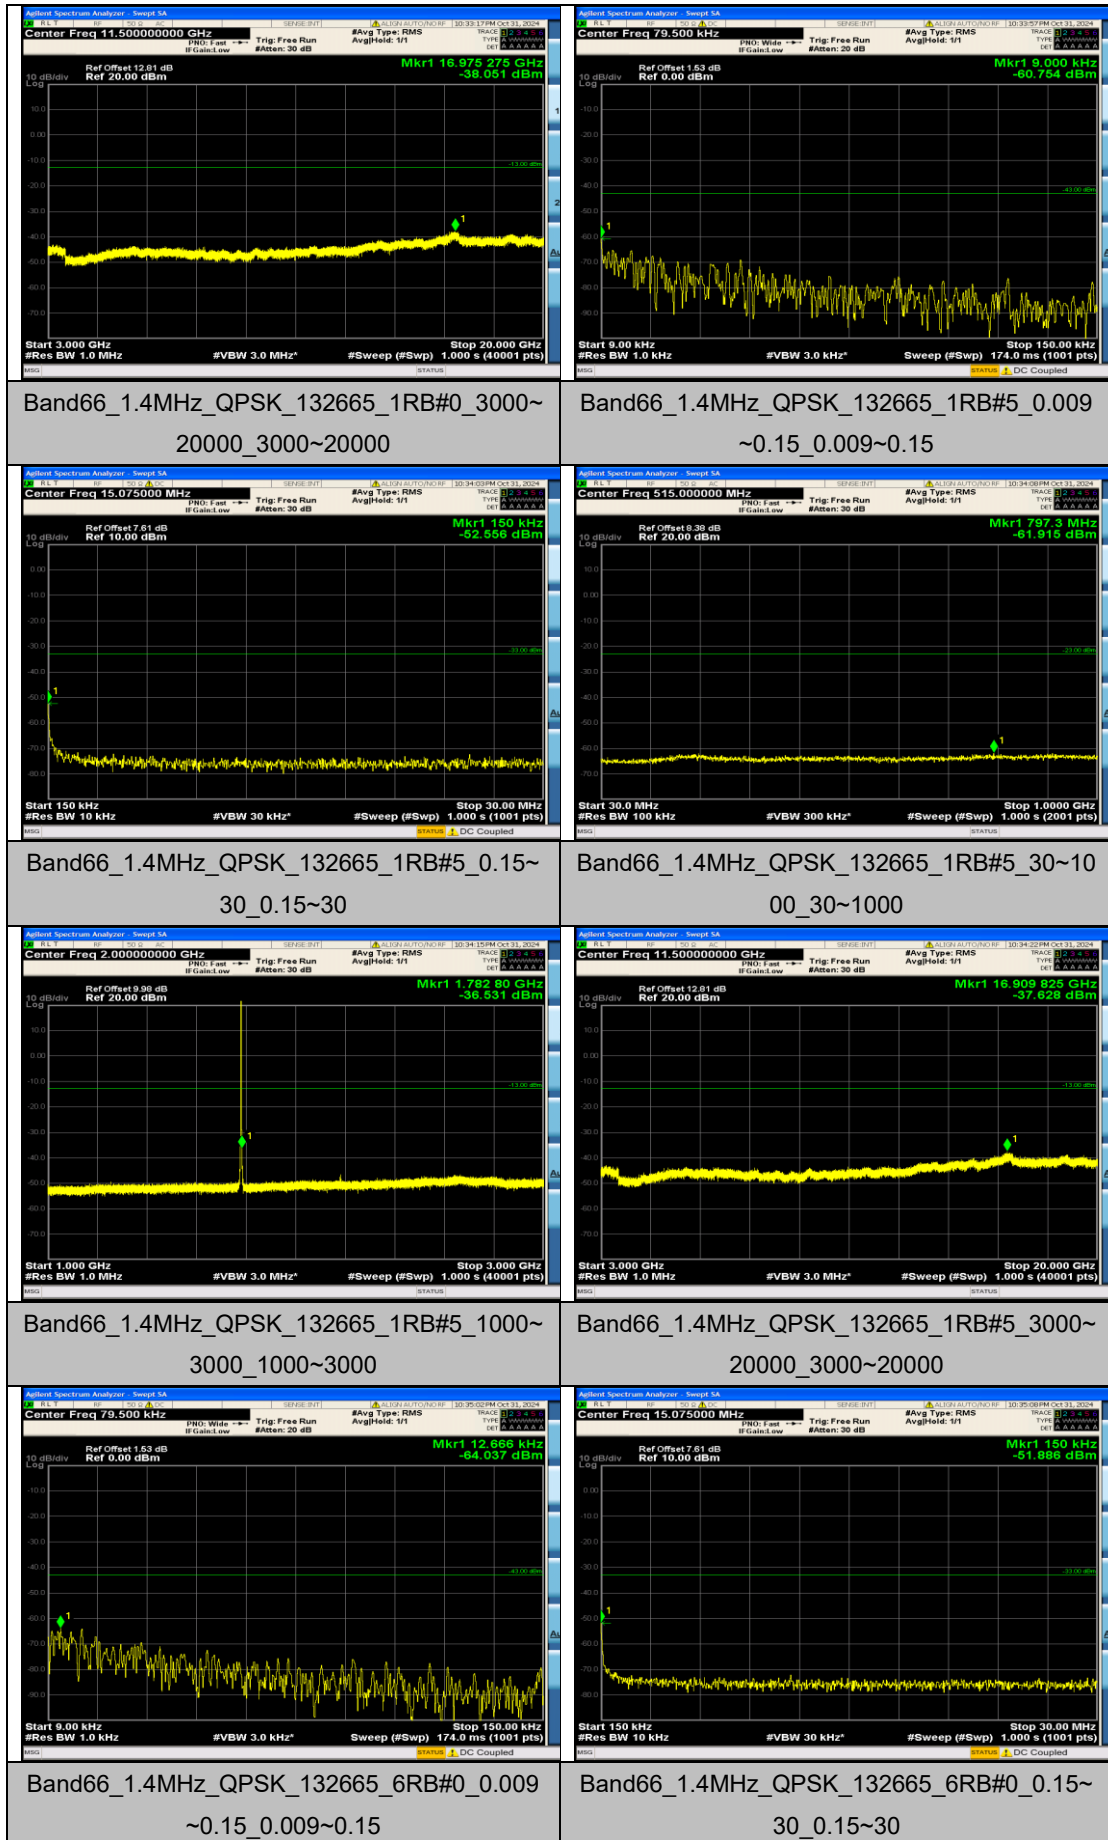

Band66_1.4MHz_QPSK_132665_1RB#0_0.009~0.15_0.009~0.15

Band66_1.4MHz_QPSK_132665_1RB#0_0.15~30_0.15~30

Band66_1.4MHz_QPSK_132665_1RB#0_30~1000_00_30~1000

Band66_1.4MHz_QPSK_132665_1RB#0_1000~3000_1000~3000