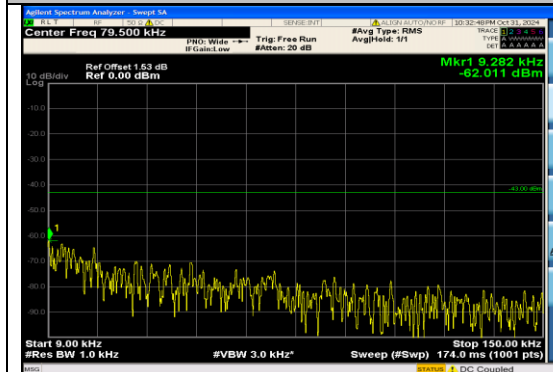

Band66_1.4MHz_QPSK_132322_6RB#0_0.15~30_0.15~30

Band66_1.4MHz_QPSK_132322_6RB#0_30~1000_00_30~1000

Band66_1.4MHz_QPSK_132322_6RB#0_1000~3000_1000~3000

Band66_1.4MHz_QPSK_132322_6RB#0_3000~20000_20000_3000~20000