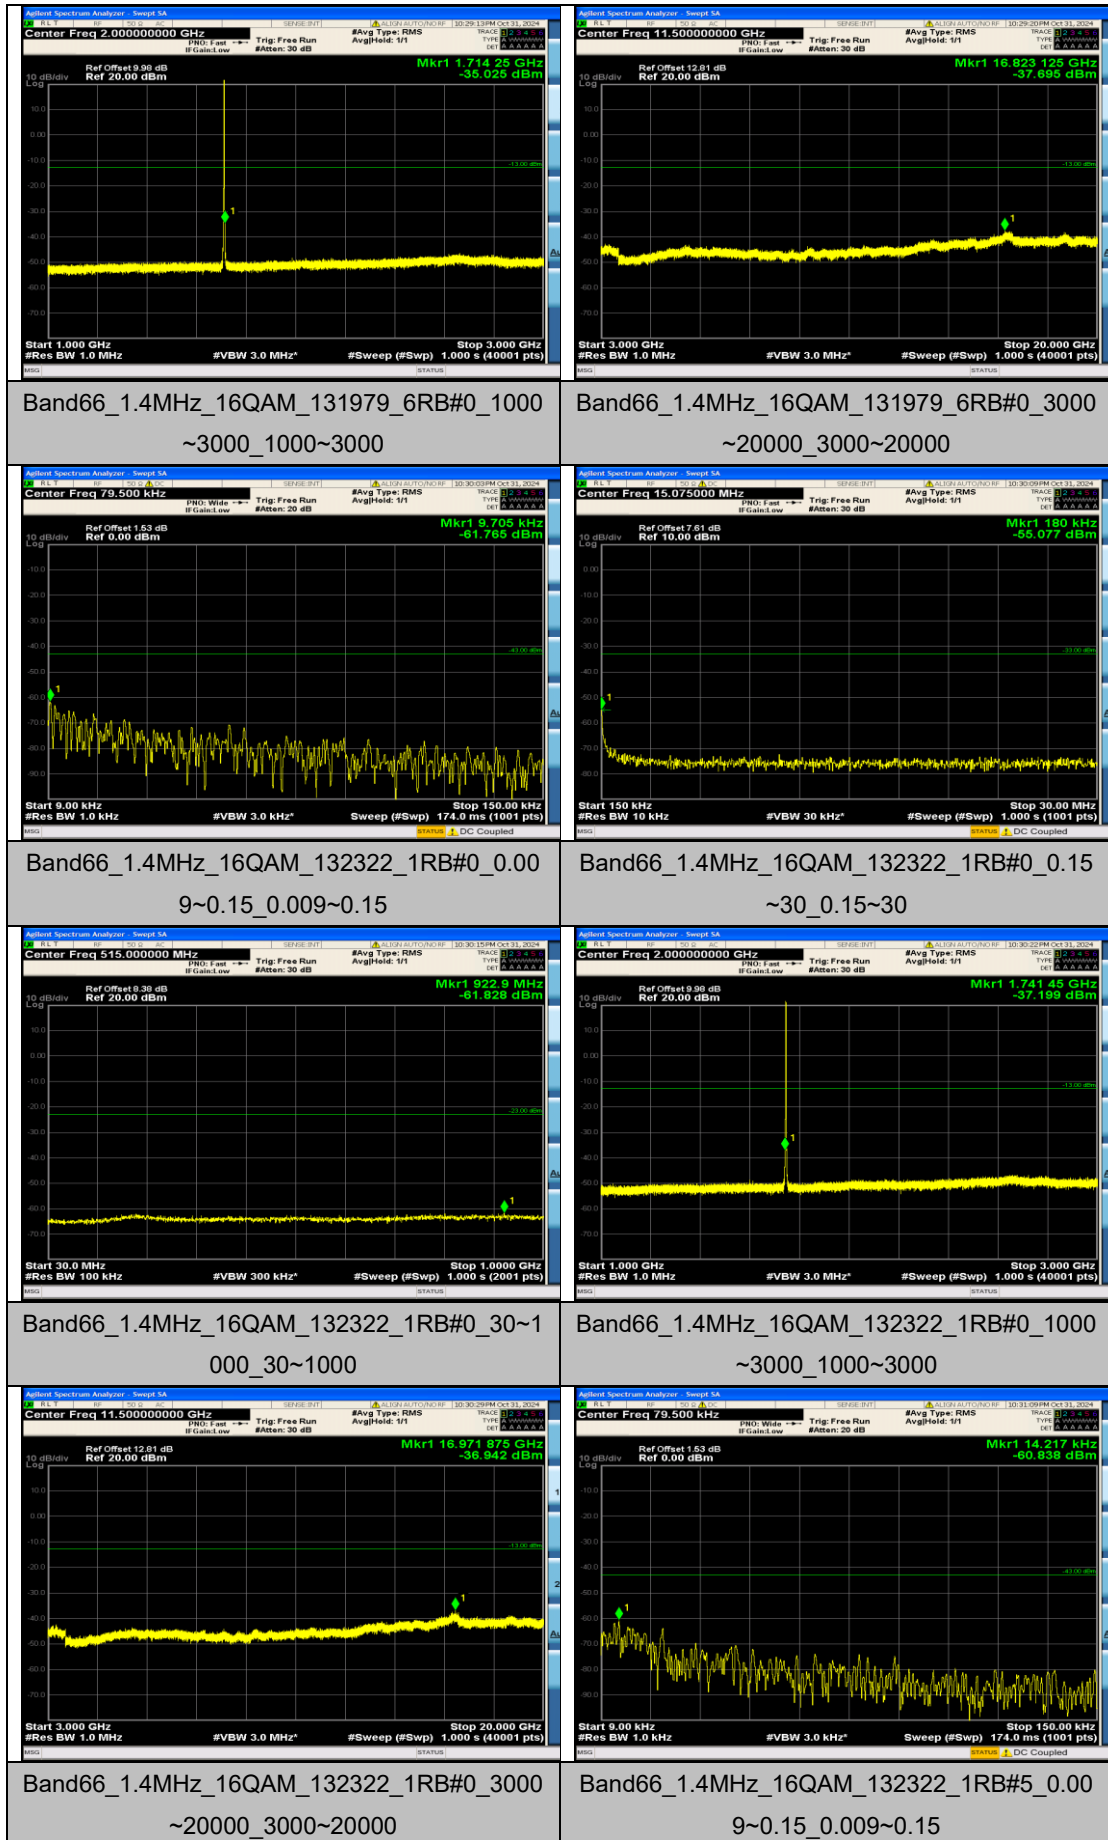

Band66_1.4MHz_QPSK_132665_1RB#0_0.009~0.15_0.009~0.15

Band66_1.4MHz_QPSK_132665_1RB#0_0.15~30_0.15~30

Band66_1.4MHz_QPSK_132665_1RB#0_30~1000_00_30~1000

Band66_1.4MHz_QPSK_132665_1RB#0_1000~3000_1000~3000