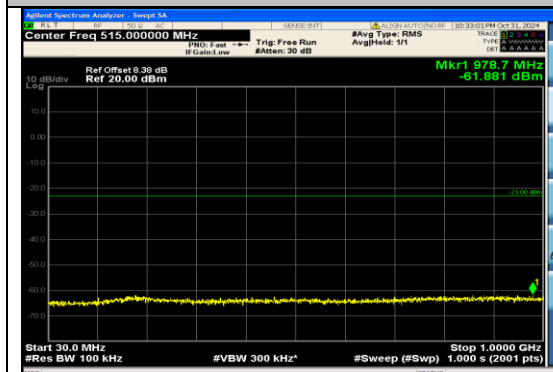

Band66_1.4MHz_QPSK_132665_1RB#0_0.009~0.15_0.009~0.15

Band66_1.4MHz_QPSK_132665_1RB#0_30~1000_00_30~1000