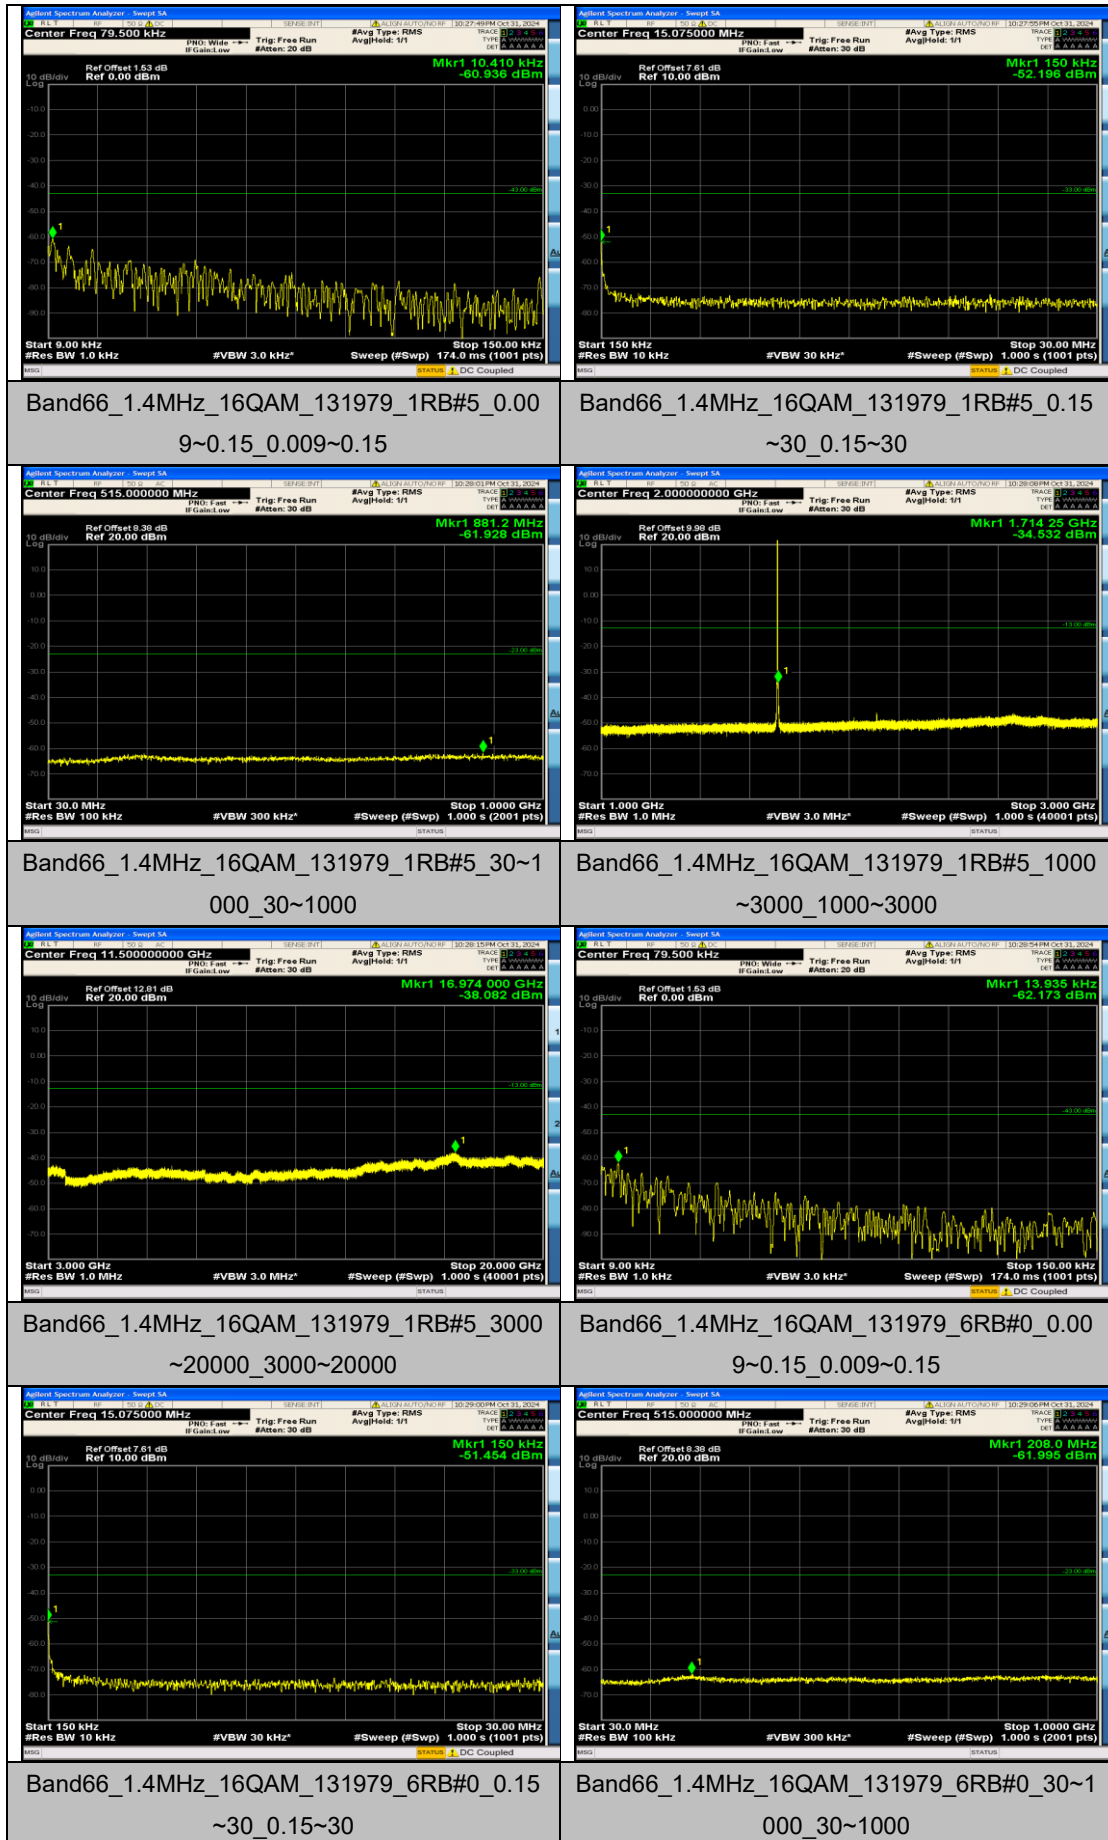

Band66_1.4MHz_QPSK_132665_1RB#0_0.009~0.15_0.009~0.15

Band66_1.4MHz_QPSK_132665_1RB#0_0.15~30_0.15~30

Band66_1.4MHz_QPSK_132665_1RB#0_30~1000_00_30~1000

Band66_1.4MHz_QPSK_132665_1RB#0_1000~3000_1000~3000