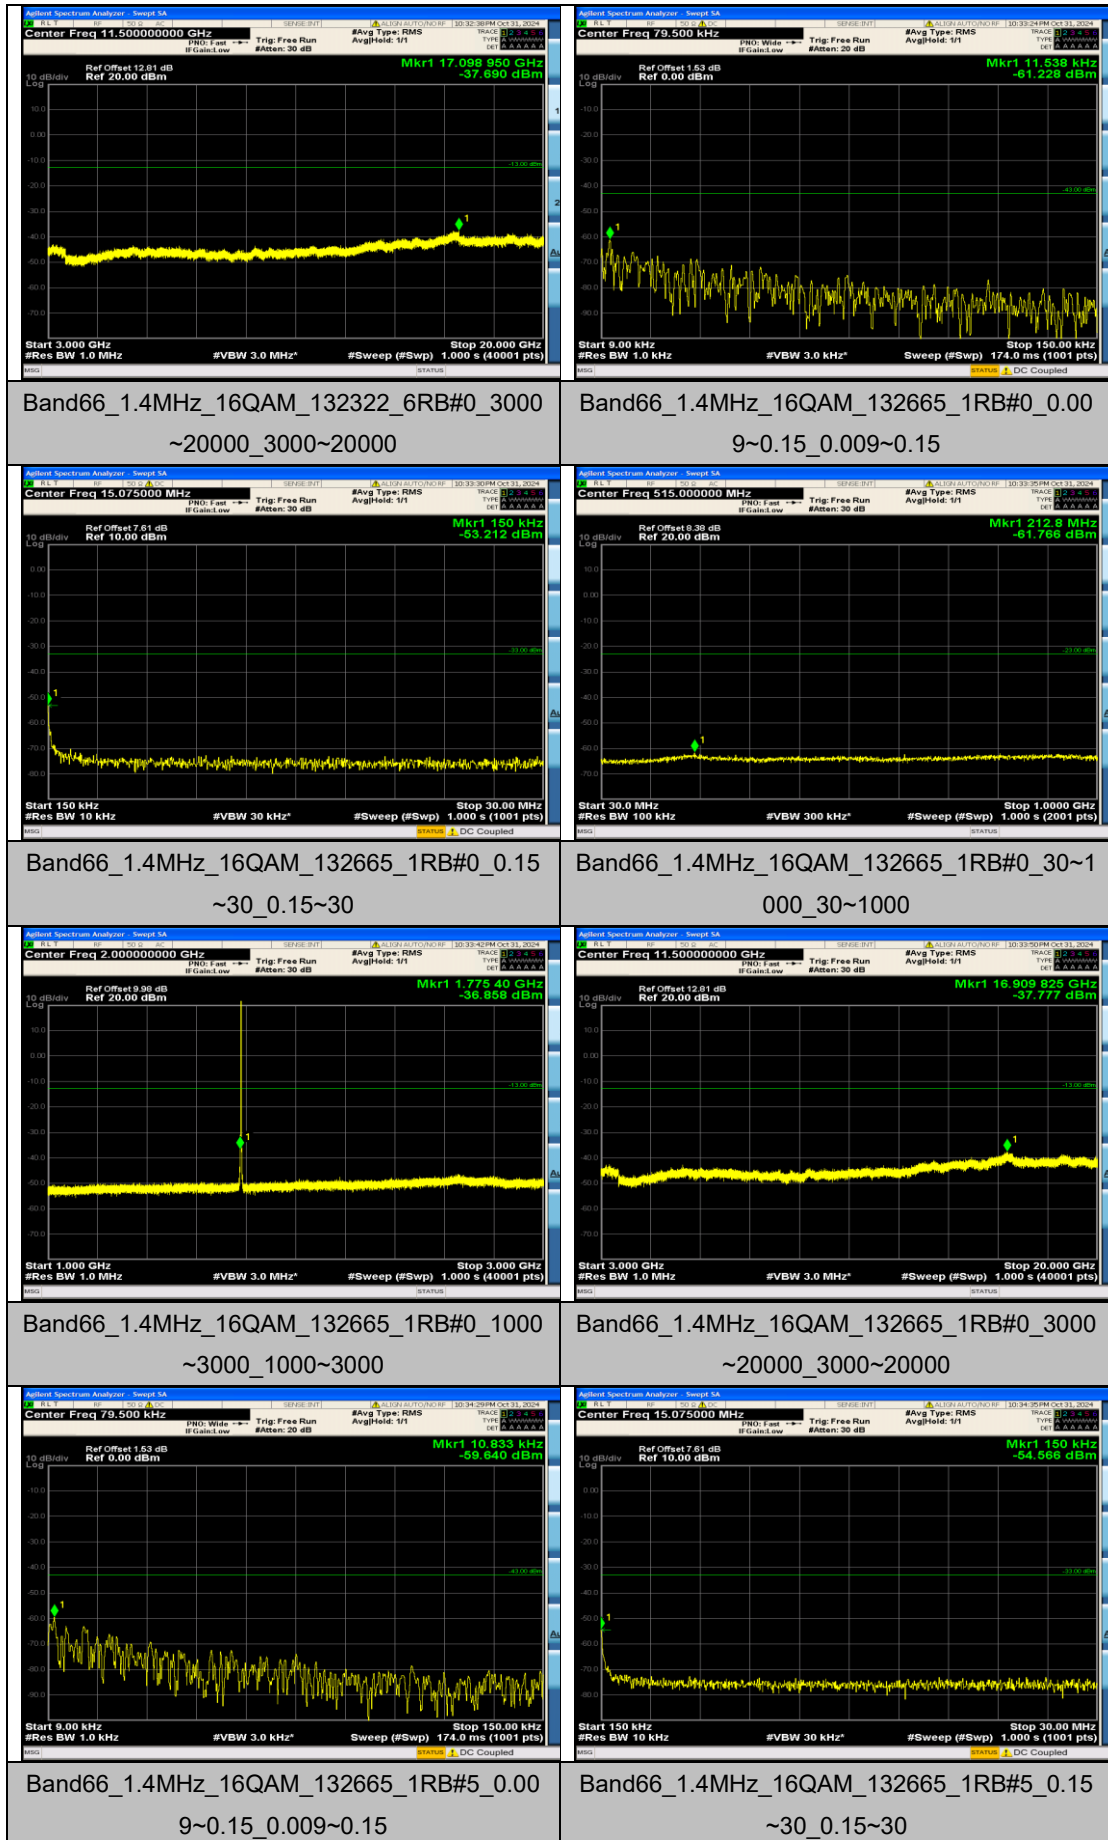

Band66_1.4MHz_QPSK_132665_1RB#0_0.009~0.15_0.009~0.15

Band66_1.4MHz_QPSK_132665_1RB#0_0.15~30_0.15~30

Band66_1.4MHz_QPSK_132665_1RB#0_30~1000_00_30~1000

Band66_1.4MHz_QPSK_132665_1RB#0_1000~3000_1000~3000