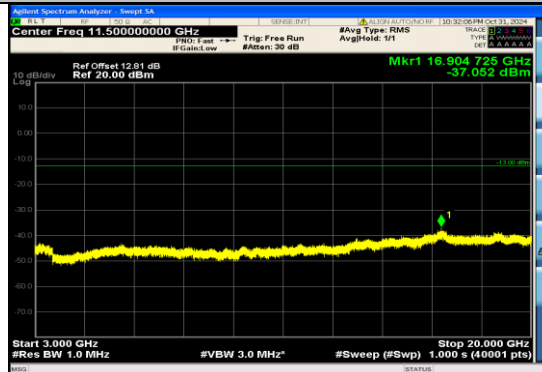

Band66_1.4MHz_QPSK_132322_6RB#0_0.15~30_0.15~30

Band66_1.4MHz_QPSK_132322_6RB#0_30~1000_00_30~1000

Band66_1.4MHz_QPSK_132322_6RB#0_1000~3000_1000~3000

Band66_1.4MHz_QPSK_132322_6RB#0_3000~20000_20000_3000~20000