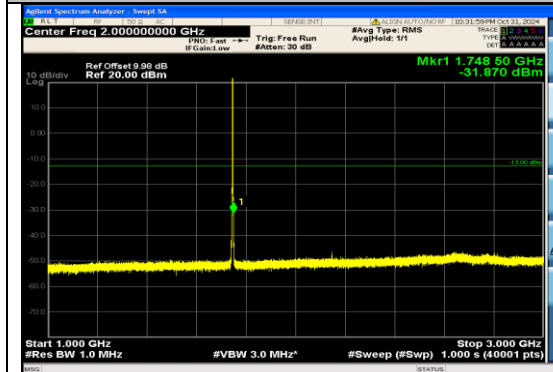

Band66_1.4MHz_QPSK_132322_6RB#0_0.15~30_0.15~30

Band66_1.4MHz_QPSK_132322_6RB#0_30~1000_00_30~1000

Band66_1.4MHz_QPSK_132322_6RB#0_1000~3000_1000~3000

Band66_1.4MHz_QPSK_132322_6RB#0_3000~20000_20000_3000~20000