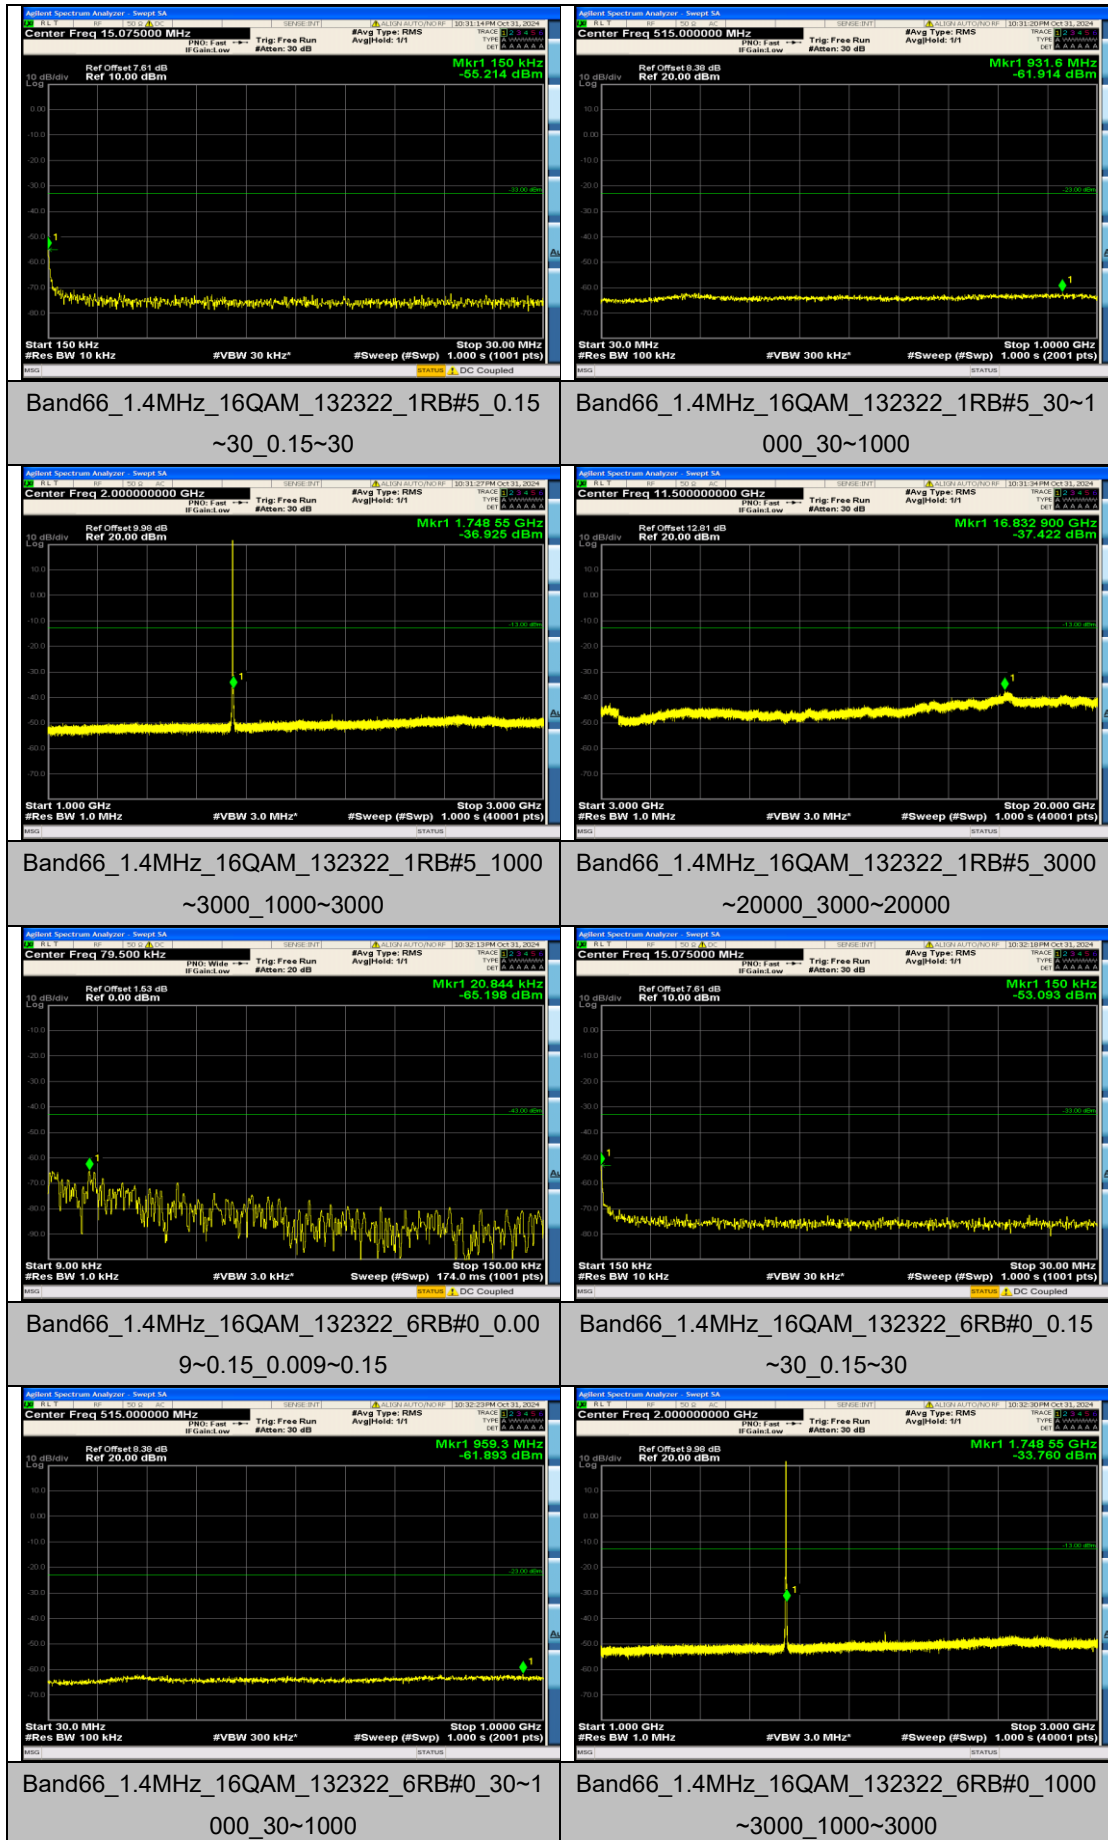

Band66_1.4MHz_QPSK_132665_1RB#0_0.009~0.15_0.009~0.15

Band66_1.4MHz_QPSK_132665_1RB#0_0.15~30_0.15~30

Band66_1.4MHz_QPSK_132665_1RB#0_30~1000_00_30~1000

Band66_1.4MHz_QPSK_132665_1RB#0_1000~3000_1000~3000

Band66_1.4MHz_16QAM_132665_1RB#5_30~1000_30~1000

Band66_1.4MHz_16QAM_132665_1RB#5_1000~3000_1000~3000

Band66_1.4MHz_16QAM_132665_1RB#5_3000~20000_3000~20000

Band66_1.4MHz_16QAM_132665_6RB#0_0.009~0.15_0.009~0.15