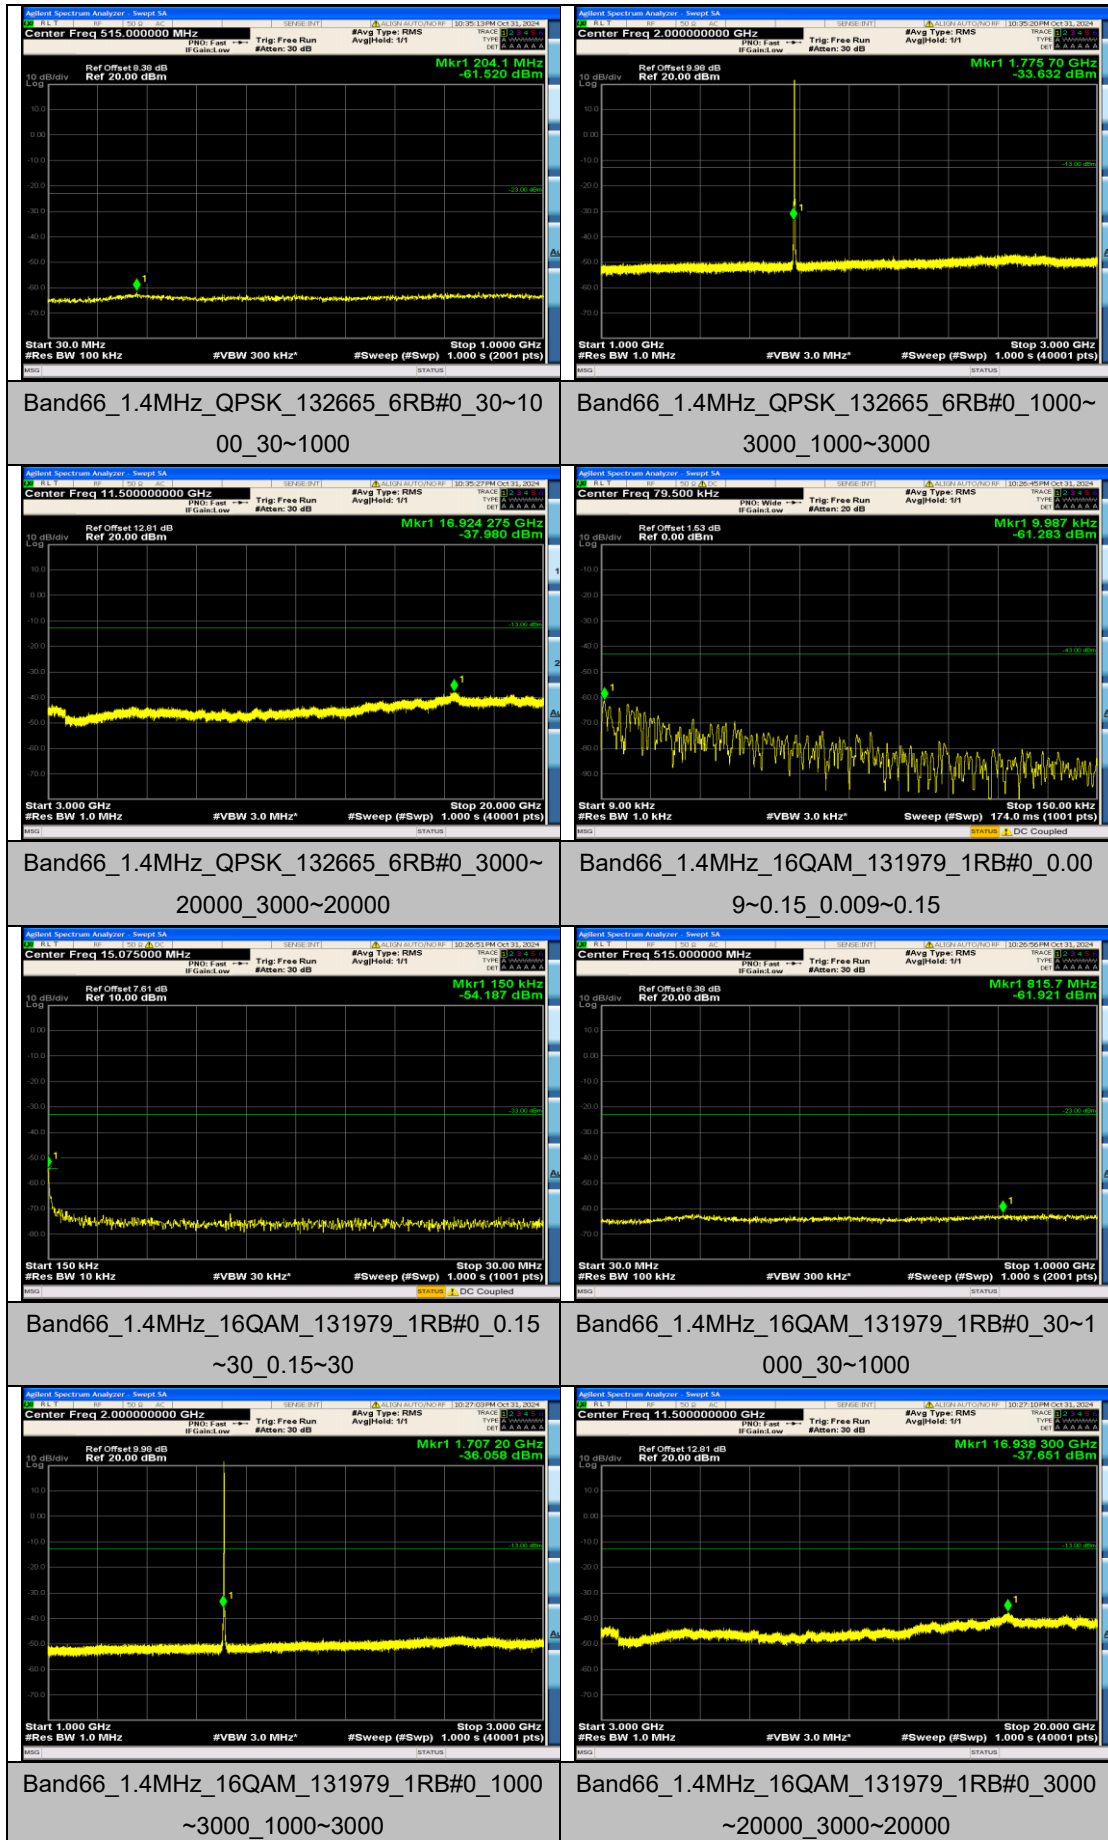

Band66_1.4MHz_QPSK_132665_1RB#0_0.009~0.15_0.009~0.15

Band66_1.4MHz_QPSK_132665_1RB#0_0.15~30_0.15~30

Band66_1.4MHz_QPSK_132665_1RB#0_30~1000_00_30~1000

Band66_1.4MHz_QPSK_132665_1RB#0_1000~3000_1000~3000