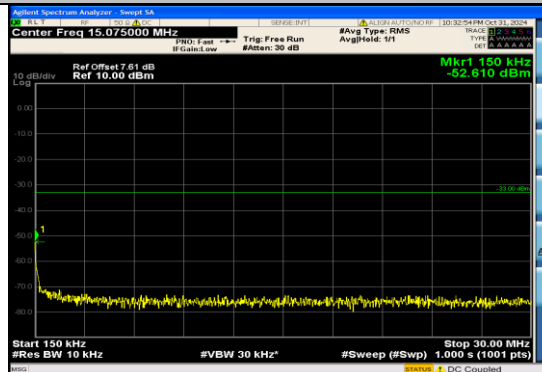

Band66_1.4MHz_QPSK_132322_6RB#0_3000~20000_20000_3000~20000

Band66_1.4MHz_QPSK_132665_1RB#0_0.15~30_0.15~30