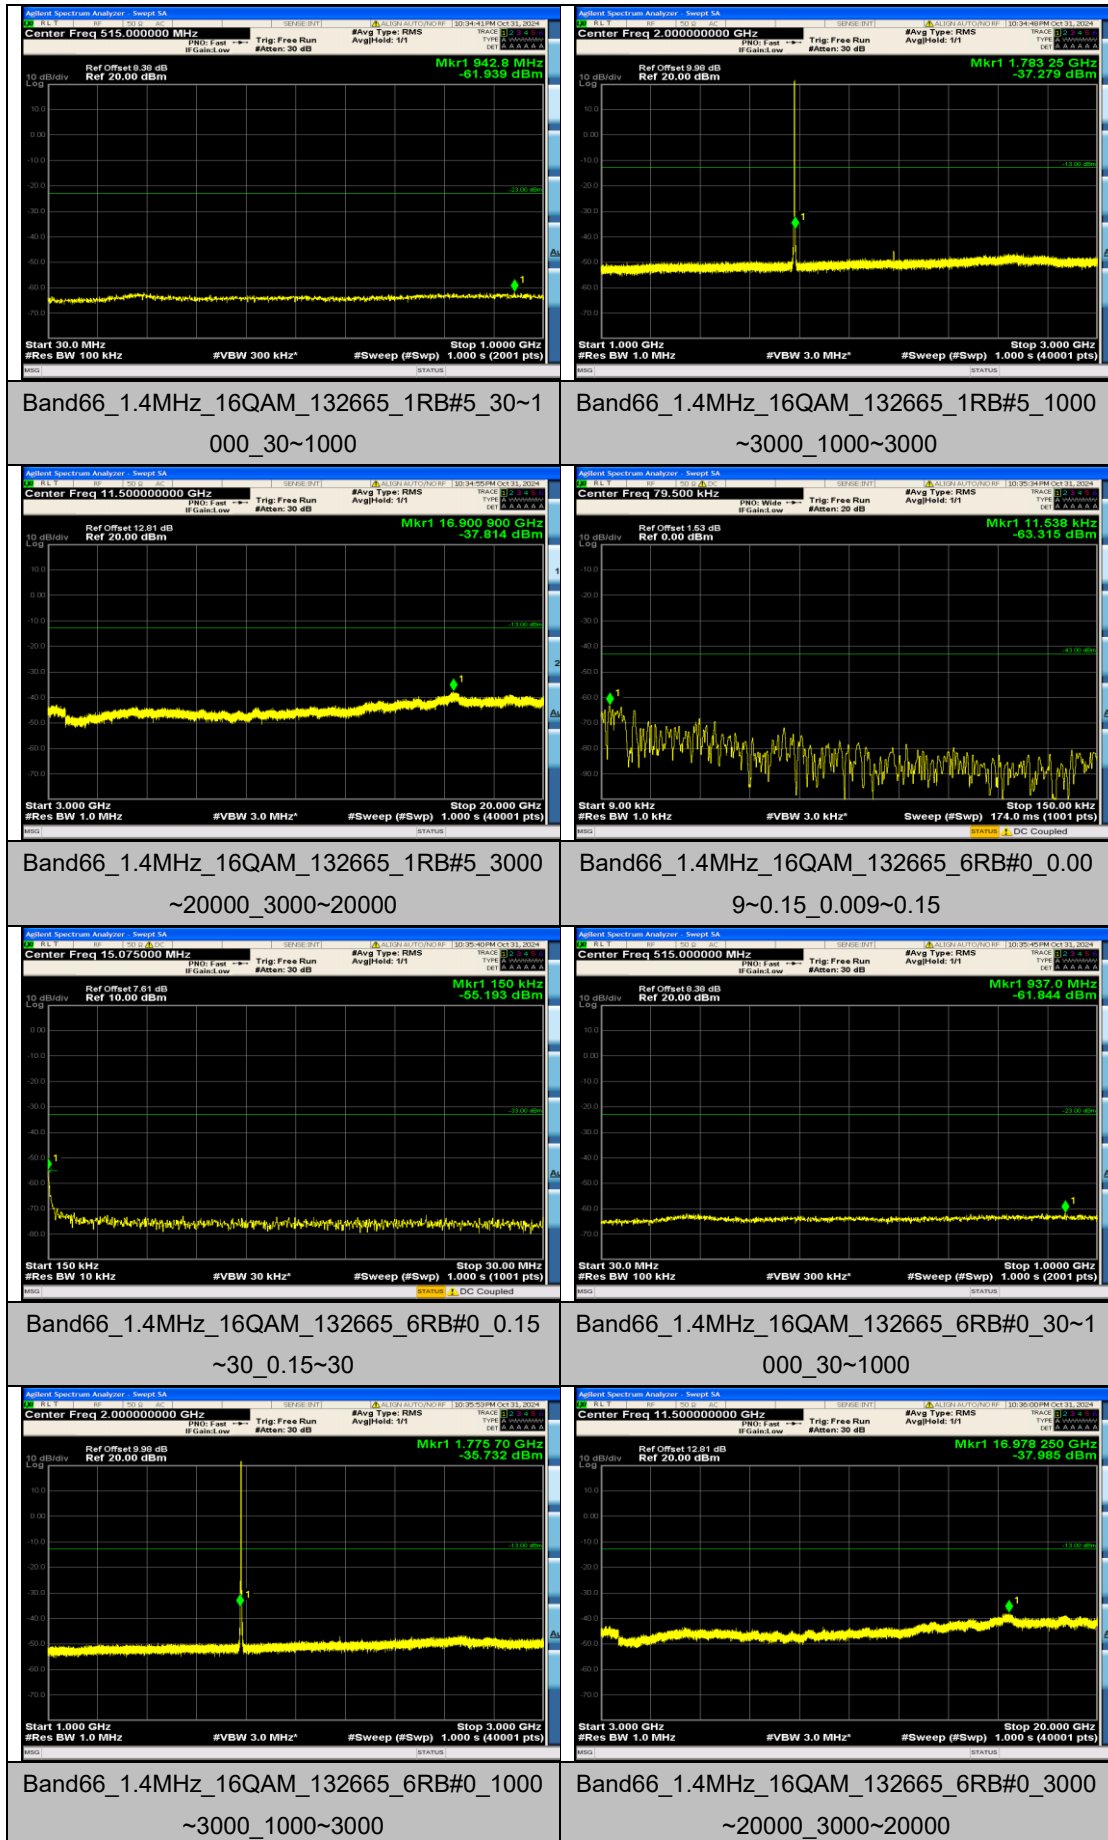

Band66_1.4MHz_QPSK_132665_1RB#0_0.009~0.15_0.009~0.15

Band66_1.4MHz_QPSK_132665_1RB#0_0.15~30_0.15~30

Band66_1.4MHz_QPSK_132665_1RB#0_30~1000_00_30~1000

Band66_1.4MHz_QPSK_132665_1RB#0_1000~3000_1000~3000