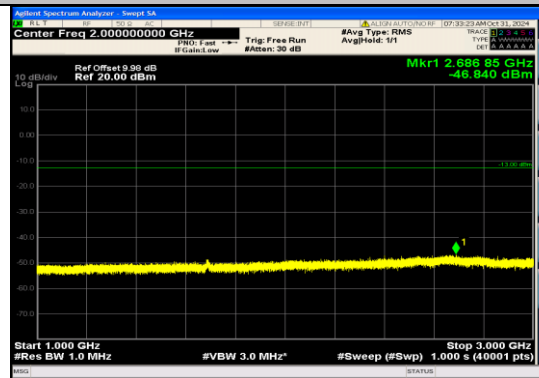

Band5\_10MHz\_QPSK\_20600\_50RB#0\_0.009~0.15\_0.009~0.15

Band5\_10MHz\_QPSK\_20600\_50RB#0\_0.15~30\_0.15~30

Band5\_10MHz\_QPSK\_20600\_50RB#0\_30~1000\_30~1000

Band5\_10MHz\_QPSK\_20600\_50RB#0\_1000~3000\_1000~3000