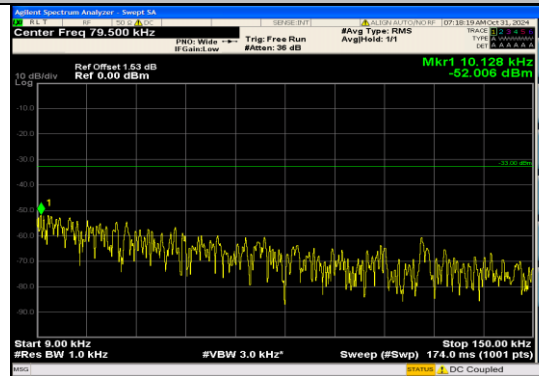

Band5_10MHz_QPSK_20600_50RB#0_1000~3000_1000~3000

Band5_10MHz_16QAM_20450_1RB#0_0.009~0.15_0.009~0.15