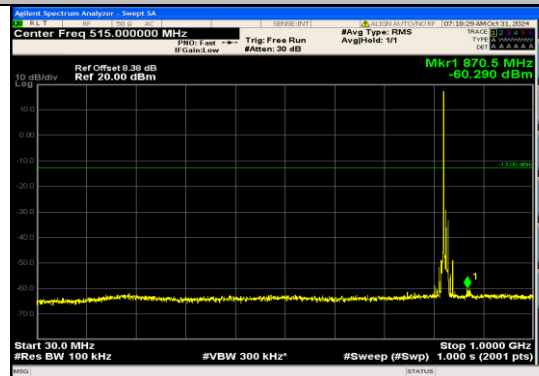

Band5_10MHz_16QAM_20450_1RB#0_0.009~0.15_0.009~0.15

Band5_10MHz_16QAM_20450_1RB#0_30~1000_0_30~1000