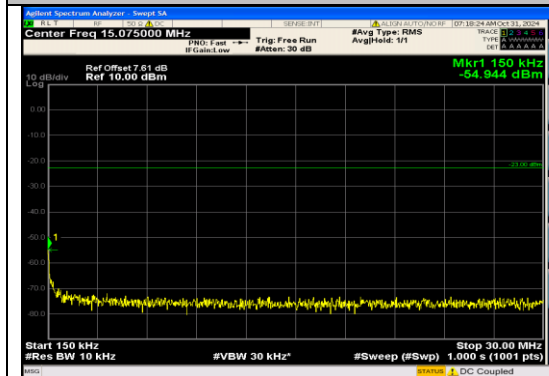

Band5_10MHz_QPSK_20600_50RB#0_3000~10000_000_3000~10000

Band5_10MHz_16QAM_20450_1RB#0_0.15~30_0.15~30