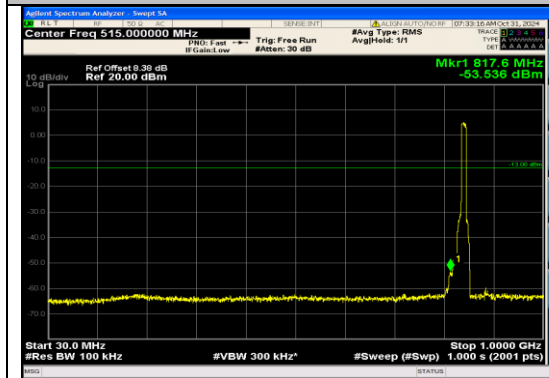

Band5\_10MHz\_QPSK\_20600\_50RB#0\_0.009~0.15\_0.009~0.15

Band5\_10MHz\_QPSK\_20600\_50RB#0\_0.15~30\_0.15~30

Band5\_10MHz\_QPSK\_20600\_50RB#0\_30~1000\_30~1000

Band5\_10MHz\_QPSK\_20600\_50RB#0\_1000~3000\_1000~3000