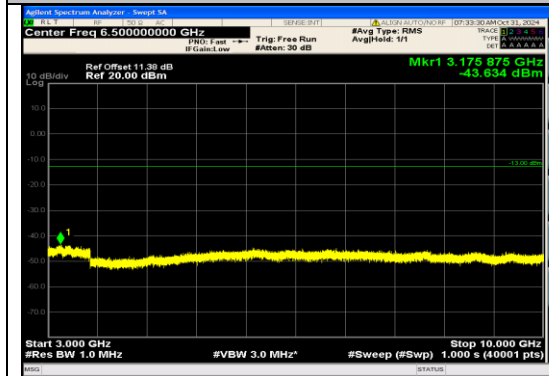

Band5\_10MHz\_QPSK\_20600\_50RB#0\_0.009~0.15\_0.009~0.15

Band5\_10MHz\_QPSK\_20600\_50RB#0\_0.15~30\_0.15~30

Band5\_10MHz\_QPSK\_20600\_50RB#0\_30~1000\_30~1000

Band5\_10MHz\_QPSK\_20600\_50RB#0\_1000~3000\_1000~3000