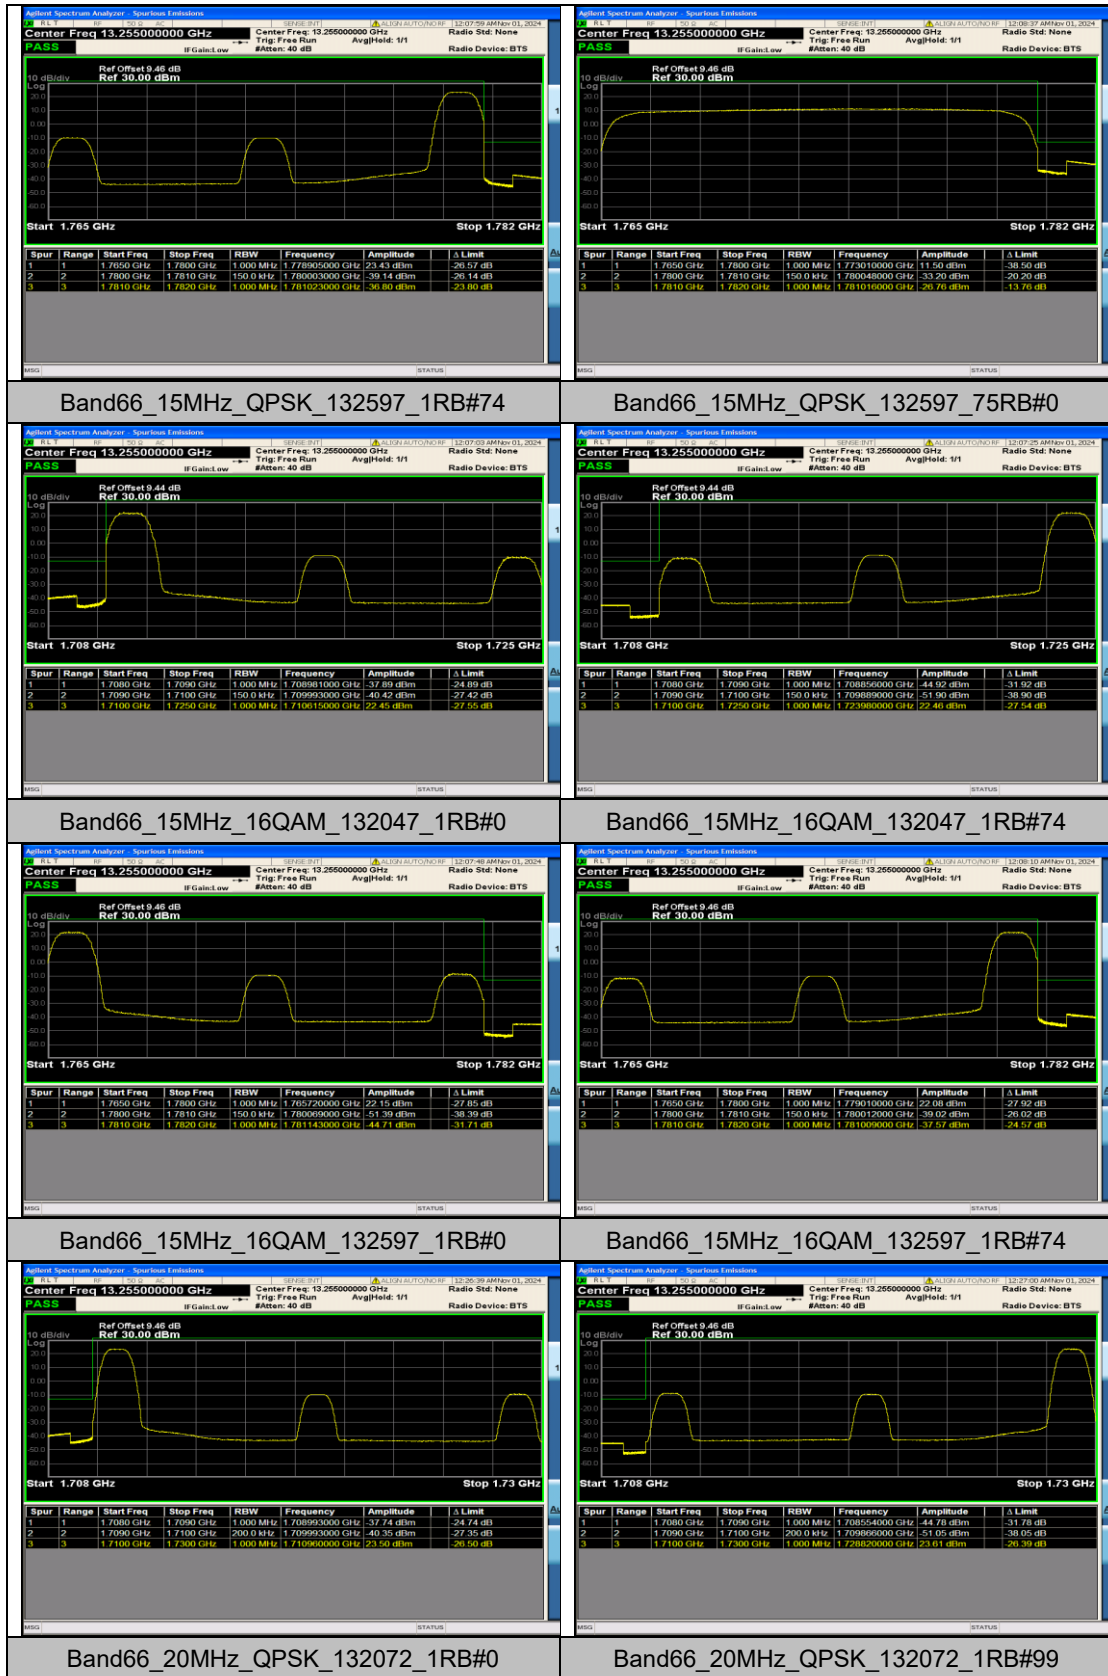

Band66_5MHz_16QAM_132647_1RB#0

Appendix E: Conducted Spurious Emission

Test Result

Band	Bandwidth	Modulation	Channel	RB Configuration	Frequency Range	Result (dBm)	Verdict
Band66	1.4MHz	QPSK	131979	1RB#0	0.009~0.15	-61.44	PASS
Band66	1.4MHz	QPSK	131979	1RB#0	0.15~30	-54.40	PASS
Band66	1.4MHz	QPSK	131979	1RB#0	30~1000	-61.65	PASS
Band66	1.4MHz	QPSK	131979	1RB#0	1000~3000	-36.93	PASS
Band66	1.4MHz	QPSK	131979	1RB#0	3000~20000	-37.95	PASS
Band66	1.4MHz	QPSK	131979	1RB#5	0.009~0.15	-60.51	PASS
Band66	1.4MHz	QPSK	131979	1RB#5	0.15~30	-54.43	PASS
Band66	1.4MHz	QPSK	131979	1RB#5	30~1000	-61.55	PASS
Band66	1.4MHz	QPSK	131979	1RB#5	1000~3000	-36.73	PASS
Band66	1.4MHz	QPSK	131979	1RB#5	3000~20000	-37.81	PASS
Band66	1.4MHz	QPSK	131979	6RB#0	0.009~0.15	-61.37	PASS
Band66	1.4MHz	QPSK	131979	6RB#0	0.15~30	-53.55	PASS
Band66	1.4MHz	QPSK	131979	6RB#0	30~1000	-61.70	PASS
Band66	1.4MHz	QPSK	131979	6RB#0	1000~3000	-33.58	PASS
Band66	1.4MHz	QPSK	131979	6RB#0	3000~20000	-37.55	PASS
Band66	1.4MHz	QPSK	132322	1RB#0	0.009~0.15	-62.42	PASS
Band66	1.4MHz	QPSK	132322	1RB#0	0.15~30	-54.40	PASS
Band66	1.4MHz	QPSK	132322	1RB#0	30~1000	-61.36	PASS
Band66	1.4MHz	QPSK	132322	1RB#0	1000~3000	-36.11	PASS
Band66	1.4MHz	QPSK	132322	1RB#0	3000~20000	-38.07	PASS
Band66	1.4MHz	QPSK	132322	1RB#5	0.009~0.15	-64.91	PASS
Band66	1.4MHz	QPSK	132322	1RB#5	0.15~30	-52.12	PASS
Band66	1.4MHz	QPSK	132322	1RB#5	30~1000	-61.85	PASS
Band66	1.4MHz	QPSK	132322	1RB#5	1000~3000	-34.83	PASS
Band66	1.4MHz	QPSK	132322	1RB#5	3000~20000	-37.86	PASS
Band66	1.4MHz	QPSK	132322	6RB#0	0.009~0.15	-58.96	PASS
Band66	1.4MHz	QPSK	132322	6RB#0	0.15~30	-53.42	PASS
Band66	1.4MHz	QPSK	132322	6RB#0	30~1000	-61.50	PASS
Band66	1.4MHz	QPSK	132322	6RB#0	1000~3000	-31.87	PASS
Band66	1.4MHz	QPSK	132322	6RB#0	3000~20000	-37.05	PASS
Band66	1.4MHz	QPSK	132665	1RB#0	0.009~0.15	-62.01	PASS
Band66	1.4MHz	QPSK	132665	1RB#0	0.15~30	-52.61	PASS
Band66	1.4MHz	QPSK	132665	1RB#0	30~1000	-61.88	PASS
Band66	1.4MHz	QPSK	132665	1RB#0	1000~3000	-35.70	PASS
Band66	1.4MHz	QPSK	132665	1RB#0	3000~20000	-38.05	PASS
Band66	1.4MHz	QPSK	132665	1RB#5	0.009~0.15	-60.75	PASS