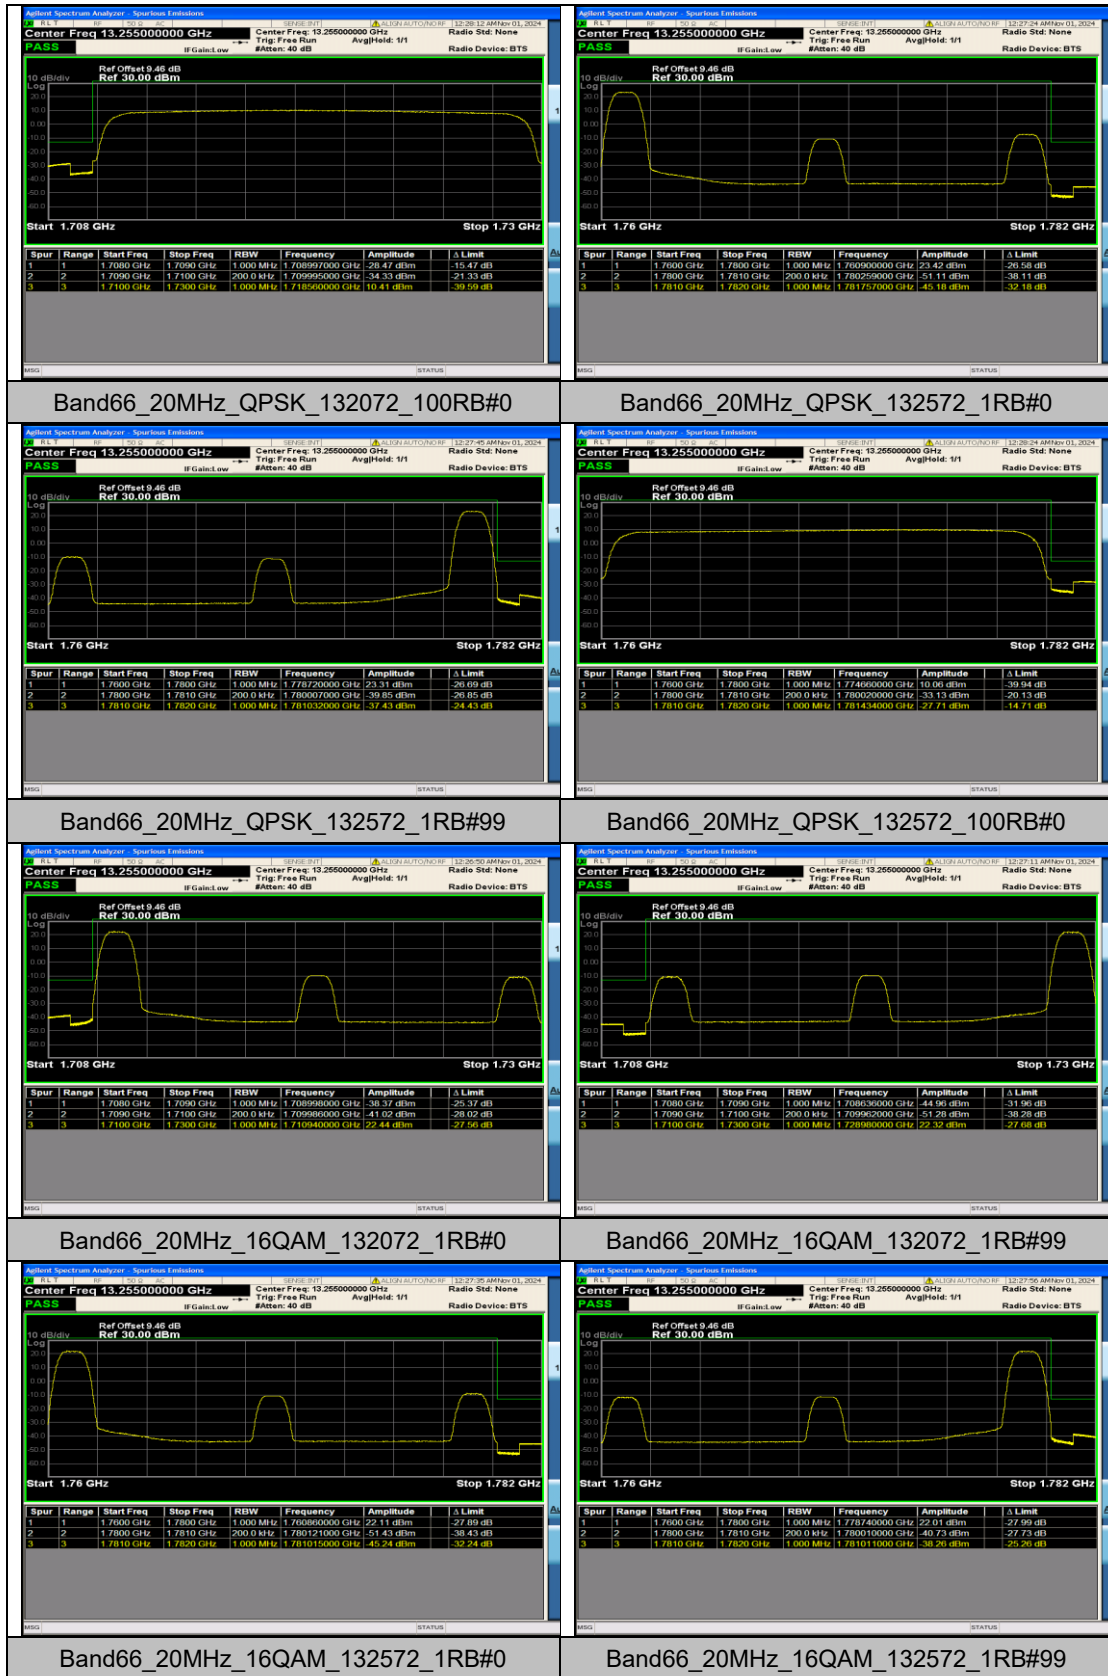

Band66_5MHz_16QAM_132647_1RB#0

Appendix E: Conducted Spurious Emission

Test Result

Band	Bandwidth	Modulation	Channel	RB Configuration	Frequency Range	Result (dBm)	Verdict
Band66	1.4MHz	QPSK	131979	1RB#0	0.009~0.15	-61.44	PASS
Band66	1.4MHz	QPSK	131979	1RB#0	0.15~30	-54.40	PASS
Band66	1.4MHz	QPSK	131979	1RB#0	30~1000	-61.65	PASS
Band66	1.4MHz	QPSK	131979	1RB#0	1000~3000	-36.93	PASS
Band66	1.4MHz	QPSK	131979	1RB#0	3000~20000	-37.95	PASS
Band66	1.4MHz	QPSK	131979	1RB#5	0.009~0.15	-60.51	PASS
Band66	1.4MHz	QPSK	131979	1RB#5	0.15~30	-54.43	PASS
Band66	1.4MHz	QPSK	131979	1RB#5	30~1000	-61.55	PASS
Band66	1.4MHz	QPSK	131979	1RB#5	1000~3000	-36.73	PASS
Band66	1.4MHz	QPSK	131979	1RB#5	3000~20000	-37.81	PASS
Band66	1.4MHz	QPSK	131979	6RB#0	0.009~0.15	-61.37	PASS
Band66	1.4MHz	QPSK	131979	6RB#0	0.15~30	-53.55	PASS
Band66	1.4MHz	QPSK	131979	6RB#0	30~1000	-61.70	PASS
Band66	1.4MHz	QPSK	131979	6RB#0	1000~3000	-33.58	PASS
Band66	1.4MHz	QPSK	131979	6RB#0	3000~20000	-37.55	PASS
Band66	1.4MHz	QPSK	132322	1RB#0	0.009~0.15	-62.42	PASS
Band66	1.4MHz	QPSK	132322	1RB#0	0.15~30	-54.40	PASS
Band66	1.4MHz	QPSK	132322	1RB#0	30~1000	-61.36	PASS
Band66	1.4MHz	QPSK	132322	1RB#0	1000~3000	-36.11	PASS
Band66	1.4MHz	QPSK	132322	1RB#0	3000~20000	-38.07	PASS
Band66	1.4MHz	QPSK	132322	1RB#5	0.009~0.15	-64.91	PASS
Band66	1.4MHz	QPSK	132322	1RB#5	0.15~30	-52.12	PASS
Band66	1.4MHz	QPSK	132322	1RB#5	30~1000	-61.85	PASS
Band66	1.4MHz	QPSK	132322	1RB#5	1000~3000	-34.83	PASS
Band66	1.4MHz	QPSK	132322	1RB#5	3000~20000	-37.86	PASS
Band66	1.4MHz	QPSK	132322	6RB#0	0.009~0.15	-58.96	PASS
Band66	1.4MHz	QPSK	132322	6RB#0	0.15~30	-53.42	PASS
Band66	1.4MHz	QPSK	132322	6RB#0	30~1000	-61.50	PASS
Band66	1.4MHz	QPSK	132322	6RB#0	1000~3000	-31.87	PASS
Band66	1.4MHz	QPSK	132322	6RB#0	3000~20000	-37.05	PASS
Band66	1.4MHz	QPSK	132665	1RB#0	0.009~0.15	-62.01	PASS
Band66	1.4MHz	QPSK	132665	1RB#0	0.15~30	-52.61	PASS
Band66	1.4MHz	QPSK	132665	1RB#0	30~1000	-61.88	PASS
Band66	1.4MHz	QPSK	132665	1RB#0	1000~3000	-35.70	PASS
Band66	1.4MHz	QPSK	132665	1RB#0	3000~20000	-38.05	PASS
Band66	1.4MHz	QPSK	132665	1RB#5	0.009~0.15	-60.75	PASS