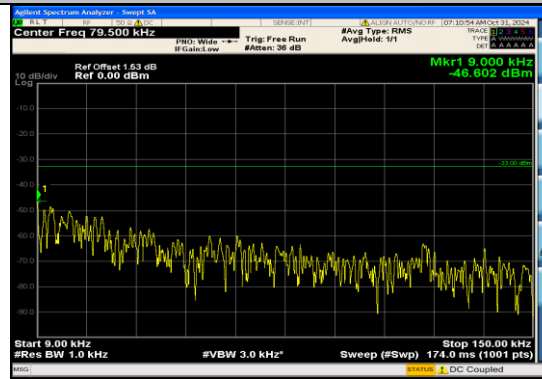

Band5_5MHz_QPSK_20425_25RB#0_0.009~0.15_0.009~0.15

Band5_5MHz_QPSK_20425_25RB#0_0.15~30_0.15~30

Band5_5MHz_QPSK_20425_25RB#0_30~1000_30~1000

Band5_5MHz_QPSK_20425_25RB#0_1000~3000_00_1000~3000

Band5_5MHz_QPSK_20425_25RB#0_3000~10000_00_3000~10000