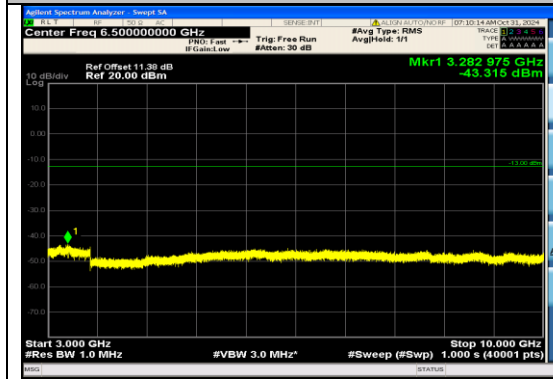

Band5_5MHz_QPSK_20425_25RB#0_0.009~0.15_0.009~0.15

Band5_5MHz_QPSK_20425_25RB#0_0.15~30_0.15~30

Band5_5MHz_QPSK_20425_25RB#0_30~1000_30~1000

Band5_5MHz_QPSK_20425_25RB#0_1000~3000_00_1000~3000

Band5_5MHz_QPSK_20425_25RB#0_3000~10000_00_3000~10000