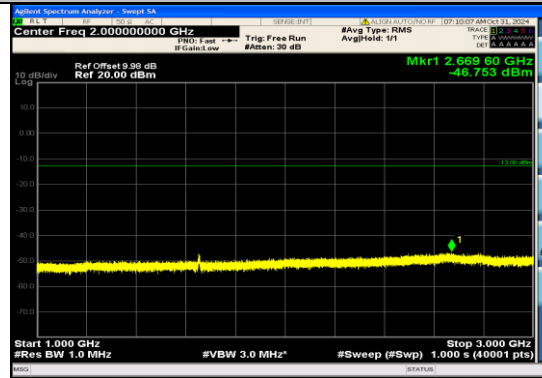

Band5_5MHz_QPSK_20425_25RB#0_0.009~0.15_0.009~0.15

Band5_5MHz_QPSK_20425_25RB#0_0.15~30_0.15~30

Band5_5MHz_QPSK_20425_25RB#0_30~1000_30~1000

Band5_5MHz_QPSK_20425_25RB#0_1000~3000_00_1000~3000

Band5_5MHz_QPSK_20425_25RB#0_3000~10000_00_3000~10000