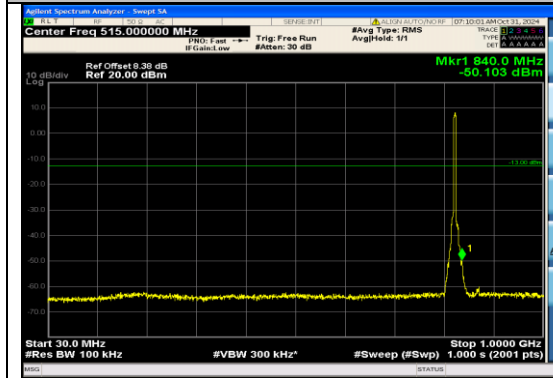

Band5_5MHz_QPSK_20425_25RB#0_0.009~0.15_0.009~0.15

Band5_5MHz_QPSK_20425_25RB#0_0.15~30_0.15~30

Band5_5MHz_QPSK_20425_25RB#0_30~1000_30~1000

Band5_5MHz_QPSK_20425_25RB#0_1000~3000_00_1000~3000

Band5_5MHz_QPSK_20425_25RB#0_3000~10000_00_3000~10000