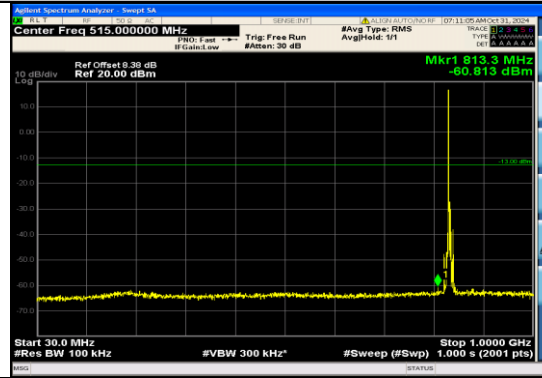

Band5_5MHz_QPSK_20525_1RB#0_0.009~0.15_5_0.009~0.15

Band5_5MHz_QPSK_20525_1RB#0_30~1000_30~1000