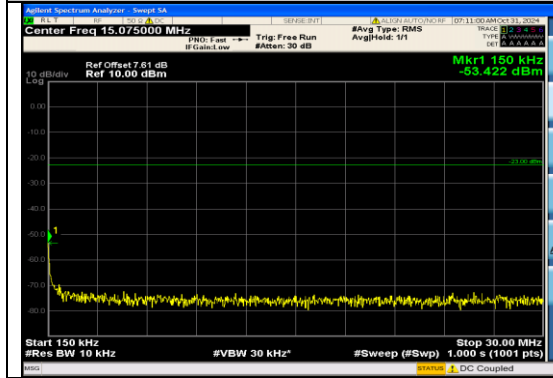

Band5_5MHz_QPSK_20425_25RB#0_3000~10000_00_3000~10000

Band5_5MHz_QPSK_20525_1RB#0_0.15~30_0.15~30